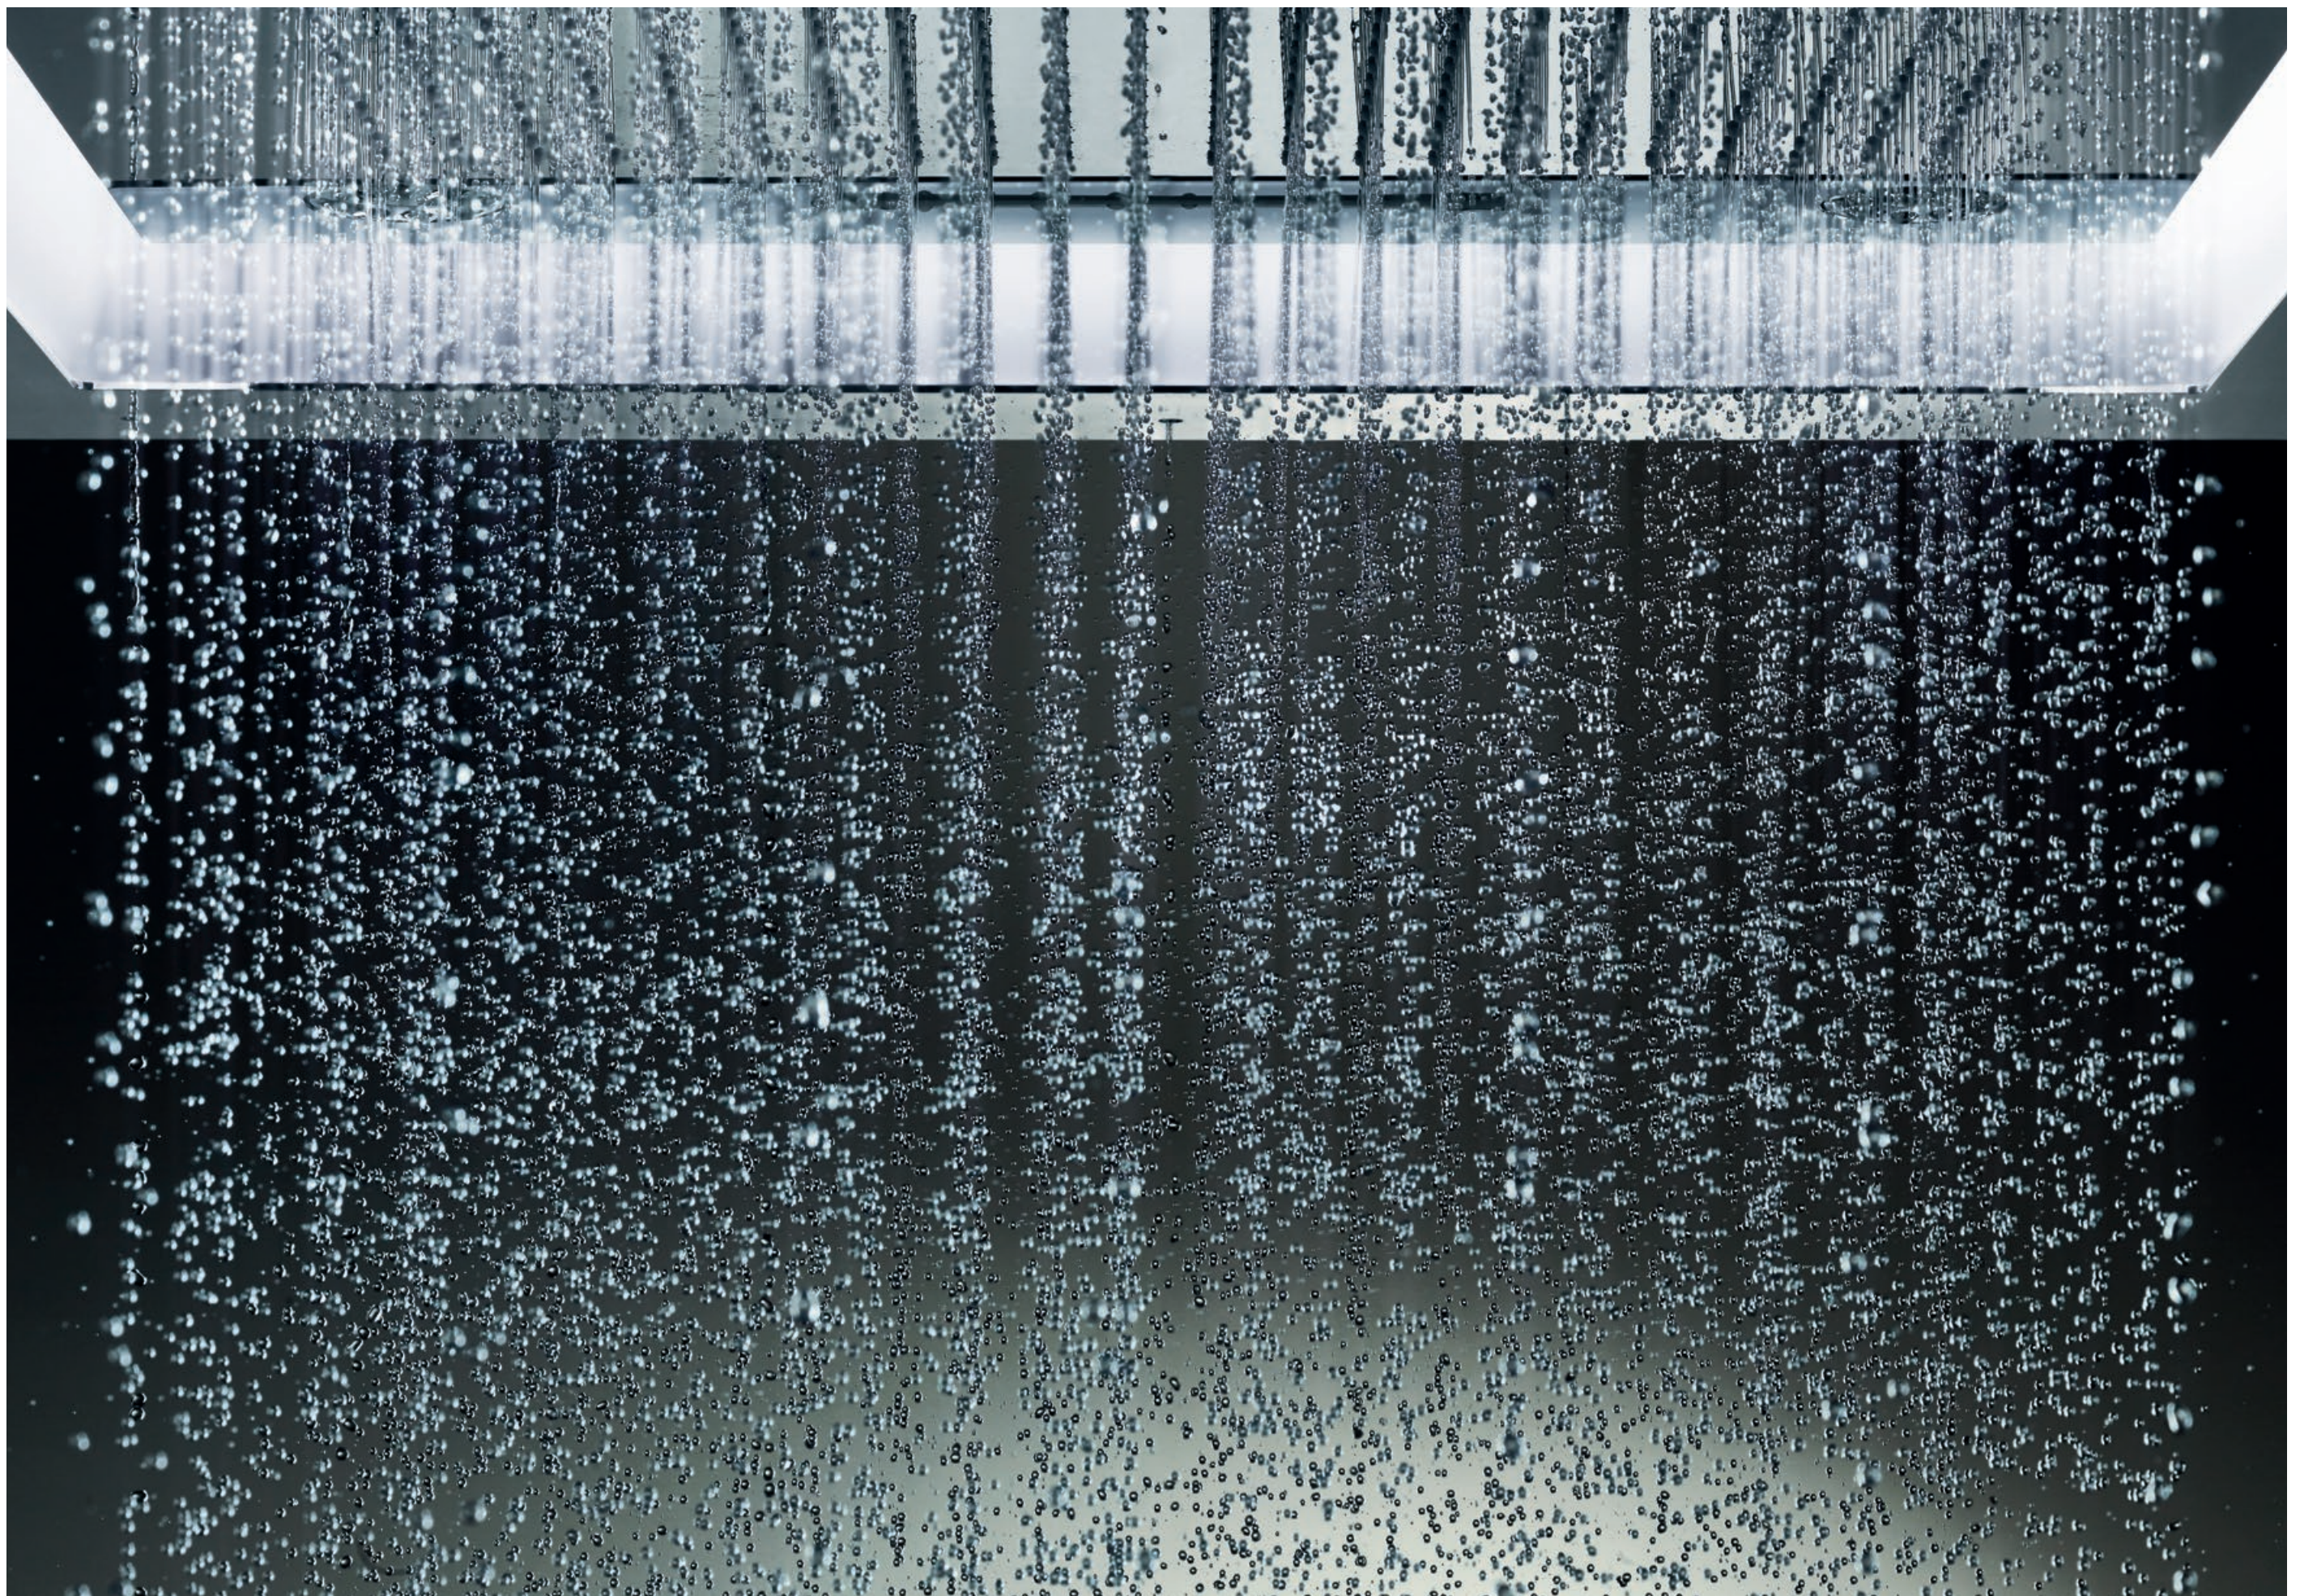

**EXCEPTIONAL.**  
LIKE THE GENTLE MISTS  
OF TIERRA DEL FUEGO.

A misty, teal-colored landscape with a wooden pier in the foreground and a forested hill in the background. The scene is hazy and atmospheric, with a soft, diffused light. The water is a deep teal color, and the sky is a pale, hazy green. The pier is made of dark wood and has a simple railing. The forested hill in the background is shrouded in mist, with the trees appearing as dark silhouettes against the lighter sky.

# INVITATION TO PARADISE. INSPIRED BY THE MOST ENTHRALLING PLACES ON EARTH.

Imagine you could start each and every day with an excursion into paradise. AquaSymphony by GROHE lets you escape for a moment and step into another world: a world where the interplay of water exhilarates and renews you, bathing you in softly coloured light and soothing you with relaxing sounds. Become part of a composition that inspires all the senses – the symphony of showering.

## AQUACURTAIN

A fascinating play of water that surrounds you with a delicate beaded curtain of water droplets.

## PURE SPRAY

The name alone says it all. A soft stream of pure water that falls straight from the centre of the showerhead – like a fresh mountain spring.