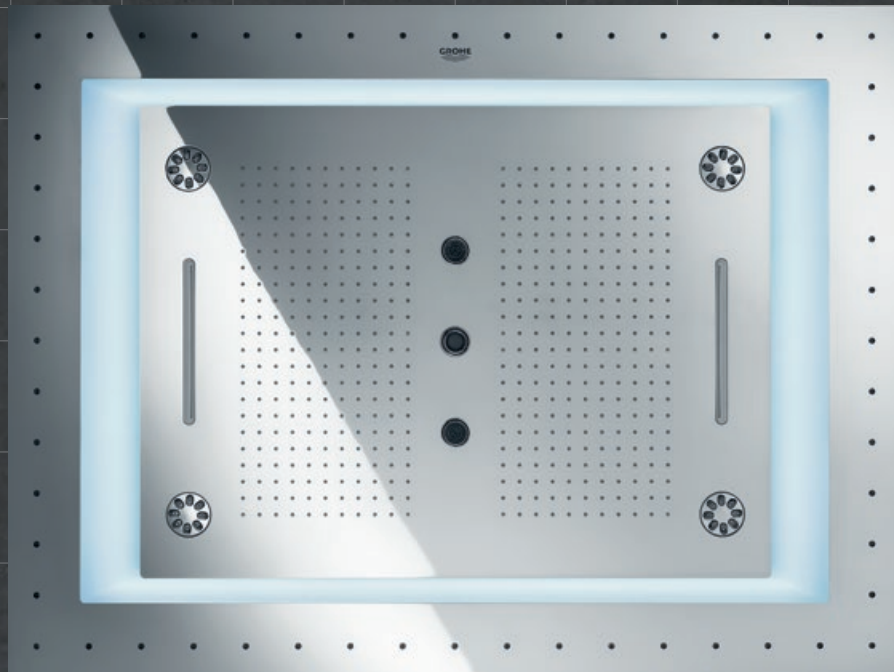

20" = 508 mm  
Ceiling shower  
with light

10" = 254 mm  
Ceiling shower

5" = 127 mm  
Steam module

5" = 127 mm  
Side shower

5" = 127 mm  
Sound module

5" = 127 mm  
Light module

40" = 1016 mm  
Ceiling shower  
with light  
AquaSymphony

## INFINITE WELL-BEING: MADE TO ORDER FOR YOU.

If you can imagine your perfect shower experience, GROHE F-digital Deluxe can turn it into reality. Create your own personalised combination of features from our Rainshower F-Series range, including light and sound modules, shower heads and steam modules, to build a shower that perfectly matches your individual needs and preferences.