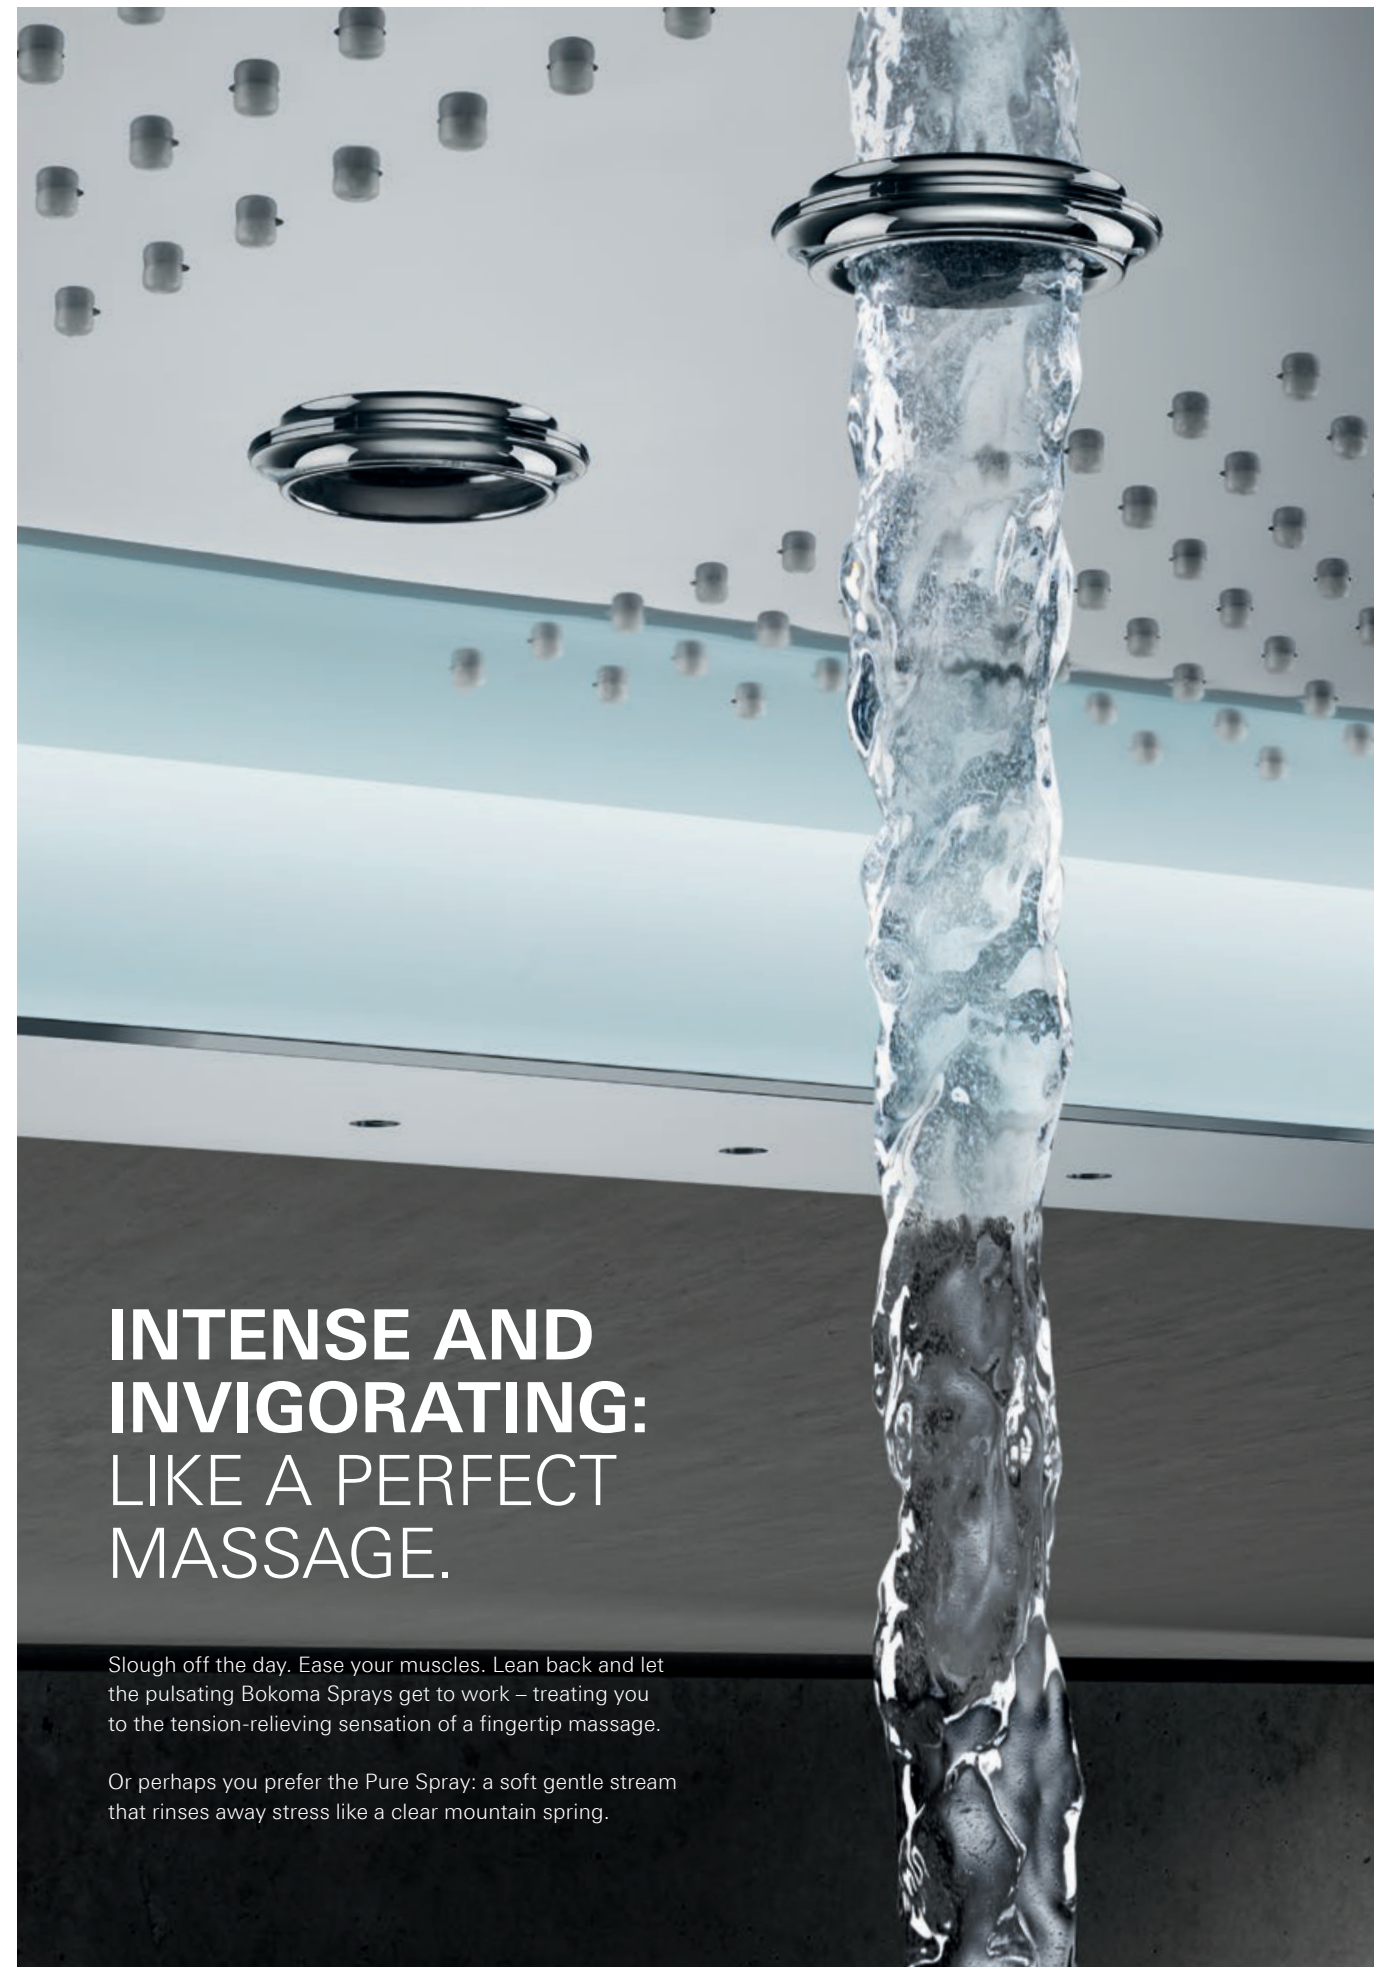

## PURE SPRAY

The name alone says it all. A soft stream of pure water that falls straight from the centre of the showerhead – like a fresh mountain spring.

## LIGHT CURTAIN

A spectrum of diffuse colours to enhance the atmosphere with a personalised light show. Controlled with the GROHE SPA F-Digital Deluxe App.

**IMMERSE YOURSELF  
IN YOUR OWN WATERFALL.**

Let this opulent cascade of water pour over you, washing away the day and leaving you refreshed and exhilarated.

**INNER PEACE.**  
LET THE GENTLE  
RAINFALL CLEAR  
YOUR MIND.

This is the Rain Spray. Close your eyes. Gentle warm summer rain descends in soft droplets. Can you feel it? How it cleanses your mind as it cleanses your body, creating a moment of meditation.

**INTIMATE:  
WRAPPED WITHIN  
A WATER CURTAIN.**

Escape behind the AquaCurtain, a fragile veil of pure water that envelops you, drawing you into a dreamlike dimension.