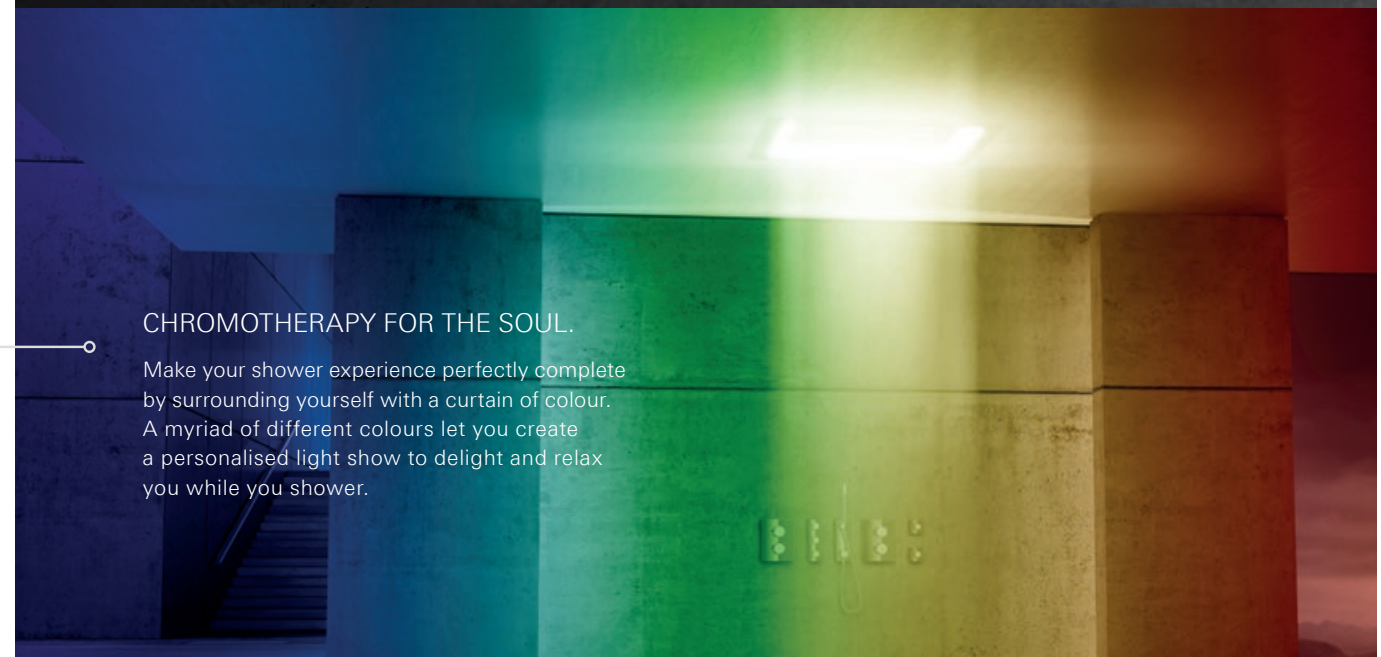

CHROMOTHERAPY FOR THE SOUL.

Make your shower experience perfectly complete by surrounding yourself with a curtain of colour. A myriad of different colours let you create a personalised light show to delight and relax you while you shower.