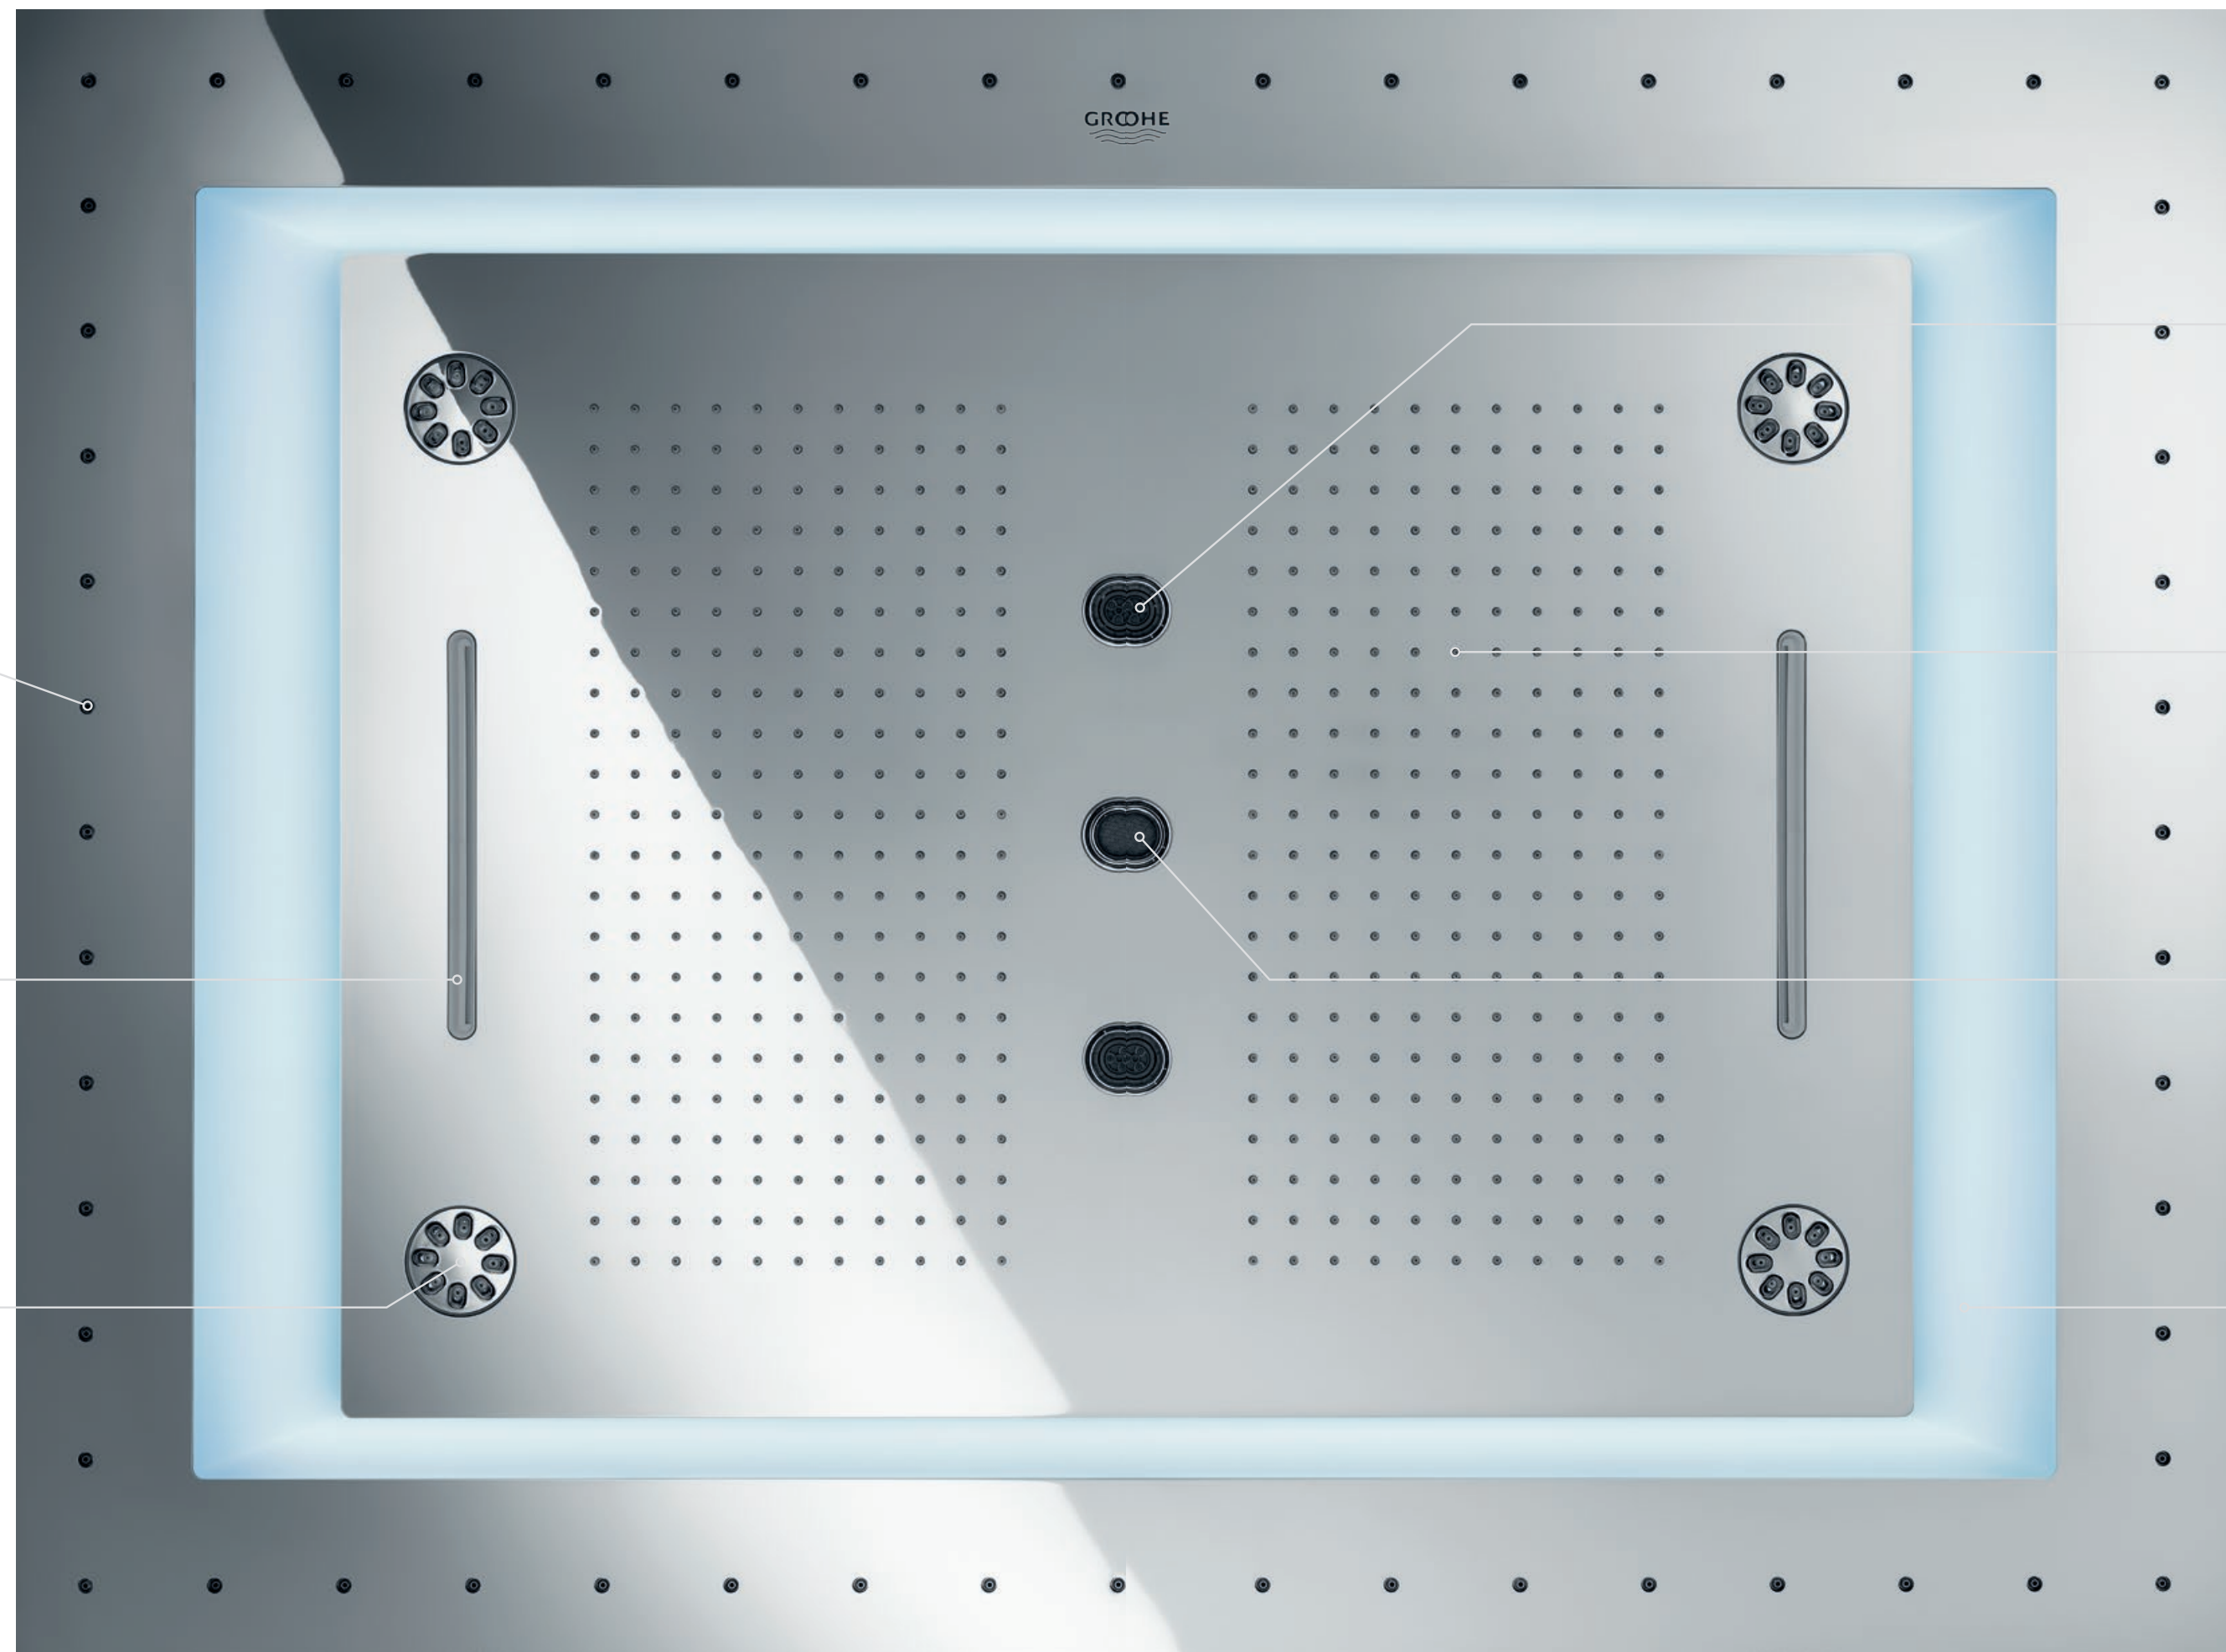

INFINITE WAYS TO ENJOY WATER.

AquaSymphony orchestrates water. In all its wonderful shapes and forms. As delicate as a sea mist. As invigorating as a waterfall. Yours to enjoy in a hundred different ways.

AQUACURTAIN

A fascinating play of water that surrounds you with a delicate beaded curtain of water droplets.

WATERFALL XL SPRAYS

An extra-wide water outlet recreates the exhilarating impression of a waterfall.

BOKOMA SPRAYS

Eight dynamic, pulsating spray nozzles deliver the sensation of a stimulating massage.

DRIZZLE SPRAYS

The Drizzle Sprays breathe a fresh, light mist over the skin, cooling and reviving.

RAIN SPRAYS

The new enhanced Rain Spray delivers larger and softer droplets for a luxurious shower feel.

PURE SPRAY

The name alone says it all. A soft stream of pure water that falls straight from the centre of the showerhead – like a fresh mountain spring.

LIGHT CURTAIN

A spectrum of diffuse colours to enhance the atmosphere with a personalised light show. Controlled with the GROHE SPA F-Digital Deluxe App.