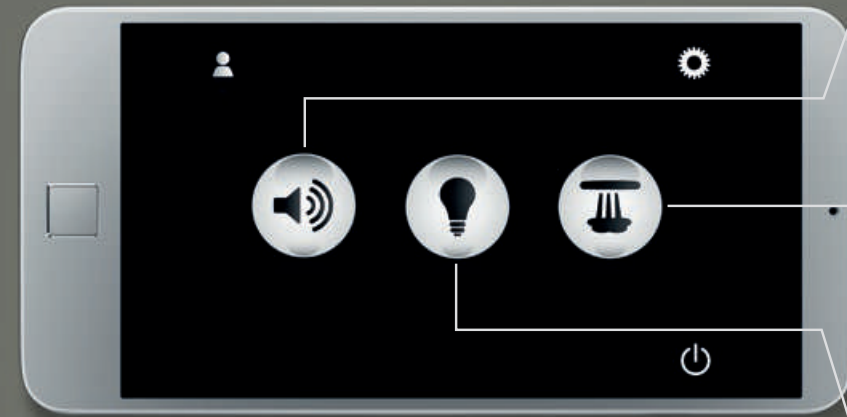

# INGENIOUS: A TOTAL WATER EXPERIENCE AT YOUR FINGERTIPS.

Compose your own water music. With AquaSymphony you can create your perfect shower moment. The intelligent control system lets you select and adjust a different shower experience for every day, to be completely in tune with your wishes.

## INTELLIGENT AND INTUITIVE.

One ingenious App to conduct a perfect ensemble. The F-digital Deluxe base unit box and an Apple or Android mobile device installed with the GROHE SPA App, allow for perfect control of light, sound and steam – as well as individual modules. Let the performance begin.