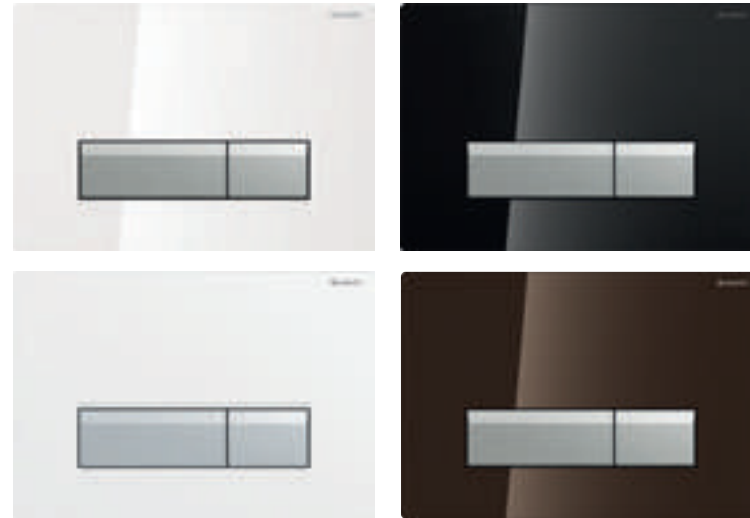

Geberit Sigma40.

Clear and pure.

- → Five colour variants.
- → Water-saving dual flush actuation.
- → Choice of plastic or high-quality glass surface.
- → Integrated Geberit DuoFresh* odour extraction (see page 62).
- → Active carbon filter technology.
- → Integrated insert for in-cistern block (see page 60).
- → Multiple award-winning design.

DESIGN PLUS
powered by: **ISH**

* Only in conjunction with Duofix WC frame with odour extraction. Electrical connection required.