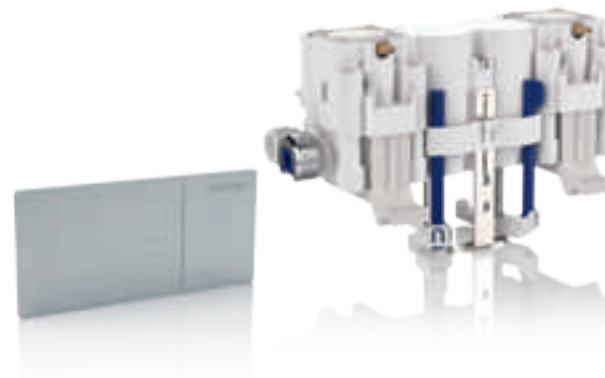

Quite discreet in fact.

Available as they are in a variety of colours and product materials, the Geberit cover plates open up new design opportunities. A tile-bearing version is available for a particularly discreet appearance.