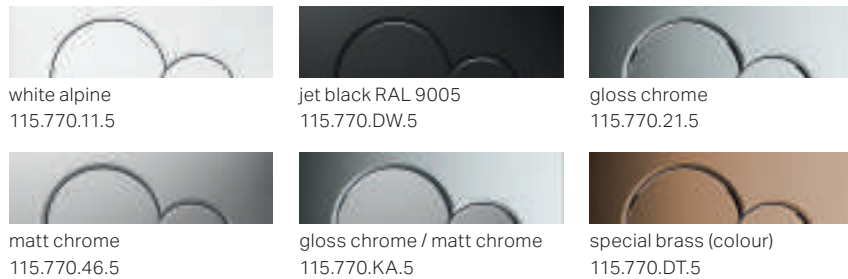

Geberit Sigma01.

Looks good all the way round.

- → Six colour variants.
- → Water-saving dual flush actuation.
- → Also available as a flush plate for urinals.
- → Made of high-quality plastic.
- → Optional insert for in-cistern block (see page 60).