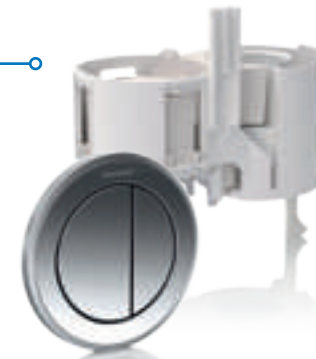

## Geberit remote flush buttons.

→ Remote flush button

### Touched a thousand times.

The pneumatics of the Geberit remote flush plate type 01 and type 10 have been endurance tested to simulate years of use. The reliable technology is based on air pressure (not on electrical current).