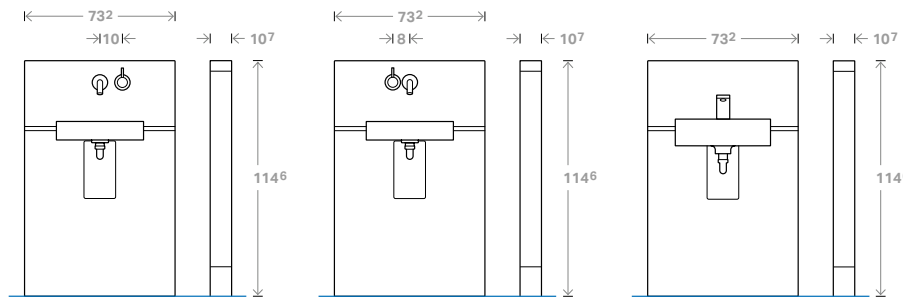

New size.
Matching Monoliths.

The Geberit Monolith for WCs is now available in a 114 cm height, the same height as the Geberit Monolith sanitary module for washbasins creating an ideal partnership. The Monolith WC's new dimensions are also a perfect match for the Geberit AquaClean, the WC that cleans you with water.

Washbasin Models

	Wall-mounted tap, right For taps with holes 10 cm apart	Wall-mounted tap, left For taps with holes 8 cm apart	Deck-mounted tap
No drawer	 white 131.043.SI.1 black 131.043.SJ.1 umbra 131.043.SQ.1	 white 131.047.SI.1 black 131.047.SJ.1 umbra 131.047.SQ.1	 white 131.051.SI.1 black 131.051.SJ.1 umbra 131.051.SQ.1
Left drawer	 white 131.040.SI.1 black 131.040.SJ.1 umbra 131.040.SQ.1	 white 131.044.SI.1 black 131.044.SJ.1 umbra 131.044.SQ.1	 white 131.048.SI.1 black 131.048.SJ.1 umbra 131.048.SQ.1
Right drawer	 white 131.041.SI.1 black 131.041.SJ.1 umbra 131.041.SQ.1	 white 131.045.SI.1 black 131.045.SJ.1 umbra 131.045.SQ.1	 white 131.049.SI.1 black 131.049.SJ.1 umbra 131.049.SQ.1
Left and right drawers	 white 131.042.SI.1 black 131.042.SJ.1 umbra 131.042.SQ.1	 white 131.046.SI.1 black 131.046.SJ.1 umbra 131.046.SQ.1	 white 131.050.SI.1 black 131.050.SJ.1 umbra 131.050.SQ.1
Geberit Monolith sanitary module for washbasins double towel rail, manufactured by EMCO, "Loft" series	Length 31 cm 131.109.21.1	Length 41 cm 131.110.21.1	