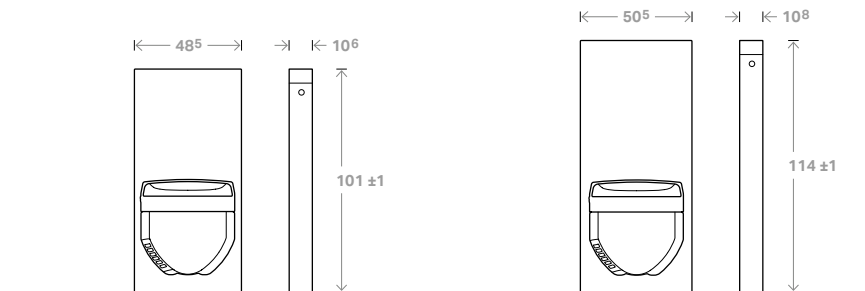

New size.
Matching Monoliths.

The Geberit Monolith for WCs is now available in a 114 cm height, the same height as the Geberit Monolith sanitary module for washbasins creating an ideal partnership. The Monolith WC's new dimensions are also a perfect match for the Geberit AquaClean, the WC that cleans you with water.

Washbasin Models

	Wall-mounted tap, right For taps with holes 10 cm apart	Wall-mounted tap, left For taps with holes 8 cm apart	Deck-mounted tap
No drawer	 white 131.043.SI.1 black 131.043.SJ.1 umbra 131.043.SQ.1	 white 131.047.SI.1 black 131.047.SJ.1 umbra 131.047.SQ.1	 white 131.051.SI.1 black 131.051.SJ.1 umbra 131.051.SQ.1
Left drawer	 white 131.040.SI.1 black 131.040.SJ.1 umbra 131.040.SQ.1	 white 131.044.SI.1 black 131.044.SJ.1 umbra 131.044.SQ.1	 white 131.048.SI.1 black 131.048.SJ.1 umbra 131.048.SQ.1
Right drawer	 white 131.041.SI.1 black 131.041.SJ.1 umbra 131.041.SQ.1	 white 131.045.SI.1 black 131.045.SJ.1 umbra 131.045.SQ.1	 white 131.049.SI.1 black 131.049.SJ.1 umbra 131.049.SQ.1
Left and right drawers	 white 131.042.SI.1 black 131.042.SJ.1 umbra 131.042.SQ.1	 white 131.046.SI.1 black 131.046.SJ.1 umbra 131.046.SQ.1	 white 131.050.SI.1 black 131.050.SJ.1 umbra 131.050.SQ.1
Geberit Monolith sanitary module for washbasins double towel rail, manufactured by EMCO, "Loft" series	Length 31 cm 131.109.21.1	Length 41 cm 131.110.21.1	

Geberit Monolith for Bidets

The Geberit Monolith sanitary module for bidets can be combined with either a wall-hung or floor standing ceramics. The glass front panel is available in three colours.

Bidet Models

For wall-hung and floor standing ceramics

white	131.030.SI.1
black	131.030.SJ.1
umbra	131.030.SQ.1

Geberit Monolith for WCs

The Geberit Monolith sanitary module for WCs offers environmental dual-flush technology and can be combined with a variety of wall-hung or floor standing WC ceramics. The Geberit AquaClean 8000 and 8000plus can also be easily installed on the multi-award-winning designed Monolith.