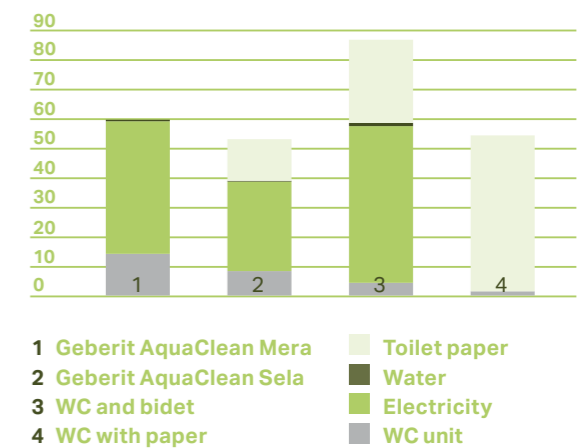

European market leader
Geberit is currently the leading provider of shower toilets in Europe and boasts over 35 years of experience in developing and manufacturing these sanitary solutions.

The company has its own research and development facilities in Switzerland, Germany and Sweden and now markets Geberit AquaClean products in 13 European countries.

Sustainable products. For sustainable construction. In terms of environmental footprint, Geberit's shower toilet complete solutions deliver outstanding results and are comparable with conventional toilets requiring the use of toilet paper. Compared to the consumption of paper, the additional water used by a shower toilet is only a minor factor, whereas the production of toilet paper and the power this consumes play a more significant role. Geberit AquaClean products allow users to save more energy by individually adjusting the product settings, thus reducing their environmental impact even further. In standby mode (economy mode), all Geberit AquaClean models consume no more than one watt of energy – or even 0.5 watts in the case of the Geberit AquaClean Mera. All Geberit AquaClean models come with an economy mode and comply with the European Ecodesign Directive.

Geberit AquaClean Mera and Sela in comparison with conventional toilets with toilet paper and bidets

The graph shows the environmental impact estimated using the IMPACT World+ method.