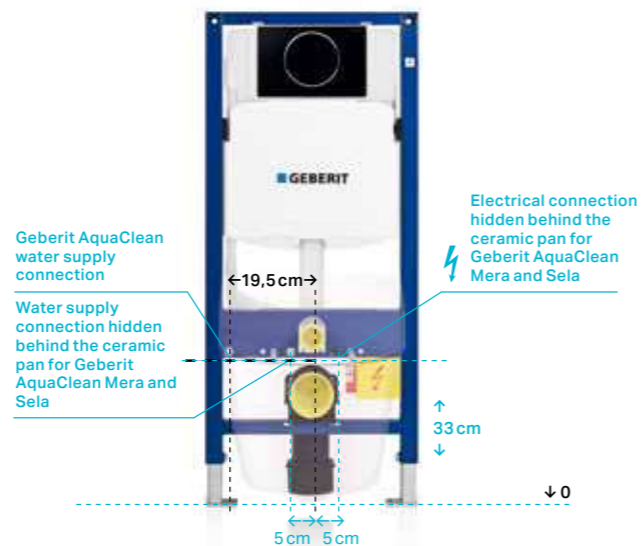

↑ Easy installation with Geberit Duofix.

↑ Geberit Duofix for wall-hung WCs features a concealed cistern and offers a tried-and-tested solution for bathrooms of all sizes. All the necessary fitting points are planned in advance, so connecting any AquaClean model to water and power supply is quick and easy.