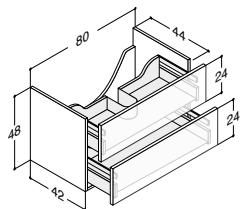

VANITY UNIT WITH 2 DRAWERS - HEIGHT 48 CM
- Order 2 pcs. for 160 cm basin and countertops with 2 cutouts

		ZARO	DSC	LUNA
		a) 1,223.00 b) 1,419.00 c) 1,529.00*		
Width	Colour		1,012.00	747.00
80 cm	Matt white lacquer, with integrated handle ^{a)}	K10332	-	-
	Grey rubber, with integrated handle ^{a)}	K70332	-	-
	Black rubber, with integrated handle ^{a)}	K40332	-	-
	Driftwood, with integrated handle ^{b)}	K50332	-	-
	Brushed walnut, with integrated handle ^{b)}	K80332	-	-
	Bespoke colour, with integrated handle ^{c)}	K990332	-	-
	*) + net colour fee £ 144.00			
	White matt, with integrated handle	-	Q10092	-
	Black matt, with integrated handle	-	Q30092	-
	Cedar grey, with integrated handle	-	Q70092	-
	White matt	-	-	N01451
	White gloss	-	-	N91459
	Grey matt	-	-	N71451
	Ash grey	-	-	N181451
	Oak	-	-	N151451
	Lava	-	-	N161451
	Framed white matt	-	-	N01454
For Sonate, Marcato and solid surface countertop: Add V after the art. no. (XxxxxxV)				
Add-on:	Incl. LED lighting in drawers. IP44 approved. Light source LED 2x3,4W, 3150K, 2x265 lm. Add L after the art. no. (XxxxxxL / XxxxxxLV).	a) 1,428.00 b) 1,625.00 c) 1,785.00	1,216.00	953.00
	Allegro only: LED lighting in drawers not possible	-	-	-
Add-on:	LED downlight to floor can be fitted upon request	194.00	194.00	194.00
Accessories:	Luna: Handles (see page 271)			
	Luna: Push-open kit for both drawers NP-80	-	-	127.00
	Centre drawer divider for top drawer. Order 2 pcs. 305230116	65.00	65.00	65.00
	Side drawer dividers for top drawer. Order 4 pcs. 305210016	31.00	31.00	31.00
	Set of rubber mats for drawers. Order 2 pcs. NM-8042	Inclusive	55.00	55.00
BASE UNIT WITH 2 DRAWERS - HEIGHT 48 CM - ONLY for countertops with 1 cut-out				
		a) 1,223.00 b) 1,419.00 c) 1,529.00*		
Width	Colour		1,012.00	747.00
80 cm	Matt white lacquer, with integrated handle ^{a)}	K10622V	-	-
	Grey rubber, with integrated handle ^{a)}	K70622V	-	-
	Black rubber, with integrated handle ^{a)}	K40622V	-	-
	Driftwood, with integrated handle ^{b)}	K50622V	-	-
	Brushed walnut, with integrated handle ^{b)}	K80622V	-	-
	Bespoke colour, with integrated handle ^{c)}	K990622V	-	-
	*) + net colour fee £ 144.00			
	White matt, with integrated handle	-	Q10362V	-
	Black matt, with integrated handle	-	Q30362V	-
	Cedar grey, with integrated handle	-	Q70362V	-
	White matt	-	-	N01841
	White gloss	-	-	N91849
	Grey matt	-	-	N71841
	Ash grey	-	-	N181841
	Oak	-	-	N151841
	Lava	-	-	N161841
	Framed white matt	-	-	N01844
For Sonate, Marcato and solid surface countertop: Add V after the art. no. (XxxxxxV)				
Add-on:	Incl. LED lighting in drawers. IP44 approved. Light source LED 2x3,4W, 3150K, 2x265 lm. Add L after the art. no. (XxxxxxL / XxxxxxLV).	a) 1,428.00 b) 1,625.00 c) 1,785.00	1,216.00	953.00
Add-on:	LED downlight to floor can be fitted upon request	194.00	194.00	194.00
Accessories:	Luna: Handles (see page 271)			
	Luna: Push-open kit for both drawers NP-80	-	-	127.00