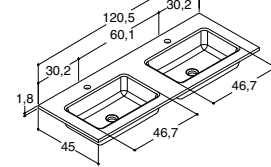

FRESCO 120,5 CM (Also available in 60,5, 80,5 and 100,5 cm)			ZARO	DSC	LUNA
Width	Colour	Material	672.00	-	672.00
120,5 cm -3/+3 mm	White	Crystal clear glass	535812303	-	535812303
Left basin					
			672.00	-	672.00
120,5 cm -3/+3 mm	White	Crystal clear glass	535812403	-	535812403
Right basin					
			806.00	806.00	806.00
120,5 cm -3/+3 mm	White	Crystal clear glass	535812203	535812203	535812203
Twin basin					
Without overflow hole. Important - please note product information. Can be installed with concealed overflow system (see page 274)					

ALLEGRO 120,2 CM - Vanity units for Allegro cannot be supplied with LED light
(Also available in 60,2, 80,2, 100,2 and 160,2D cm)

Width	Colour	Material	643.00	643.00	643.00
120,2 cm -0/+3 mm	White	Marble cast	230612003	230612003	230612003
			643.00	643.00	643.00
120,2 cm -0/+3 mm	White	Marble cast	230612203	230612203	230612203
Twin basin					

SONATE FOR SOLID SURFACE COUNTERTOP SOLUTIONS
- For vanity unit height 48 cm

Width	Colour	Material	450.00	450.00	450.00
45 cm -3/+3 mm	White matt	Solid surface	532100003	532100003	532100003
Without overflow hole. Important - please note product information.					

SOLID SURFACE COUNTERTOP FOR SONATE
- For vanity unit height 48 cm

Width	Colour	Position	557.00	557.00	557.00
120 cm	White matt, with hole for basin mixer	Centre	337061243	337061243	337061243
	White matt, without hole for basin mixer	Centre	337061143	337061143	337061143
Please select 120 cm vanity unit					
120 cm	White matt, with hole for basin mixer	Right	337064243	337064243	337064243
	White matt, without hole for basin mixer	Right	337064143	337064143	337064143
Please select 1x60 cm vanity unit and 1x60 cm base unit					
120 cm	White matt, with hole for basin mixer	Left	337063243	337063243	337063243