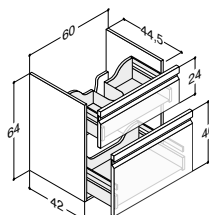

VANITY UNIT WITH 2 DRAWERS - HEIGHT 64 CM

Width	Colour	-	765.00	660.00
60 cm	White matt, with integrated handle	-	Q10242	-
	Black matt, with integrated handle	-	Q30242	-
	Cedar grey, with integrated handle	-	Q70242	-

White matt

White gloss

Grey matt

Ash grey

Oak

Lava

Framed white matt

N01761

N91769

N71761

N181761

N151761

N161761

N01764

For Minore: **Add V after the art. no. (XxxxxxV)**

Add-on: Incl. LED lighting in drawers. IP44 approved. Light source LED 2x2,4W, 3150K, 2x185 lm. **Add L after the art. no. (XxxxxxL / XxxxxxLV).**

Allegro only: LED lighting in drawers not possible

Add-on: LED downlight to floor can be fitted upon request

Accessories: Luna: Handles (see page 271)

Luna: Push-open kit for both drawers

NP-60

Drawer divider for top drawer

305230116

Divider for the lower drawer

305250016

Set of rubber mats for drawers

NM-6042

Lighting profile for use below washbasins, dimmable (see page 272)

NL-6044

947.00

844.00

194.00

194.00

127.00

65.00

78.00

47.00

141.00