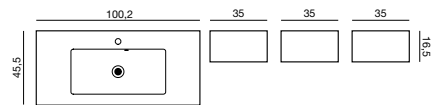

Beautiful, luminous cohesion

The Dansani Zaro range allows you to create a uniquely coherent interior with ceiling spots, wall lamps and pendants that match the light fittings in your mirrors or mirror cabinets. Choose between the Jupiter, Venus and Saturn lighting series as well as a variety of indirect lighting solutions.