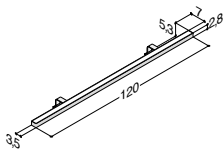

CONTINUATION OF PREVIOUS PAGE

		ZARO	DSC	LUNA
Add-on:	60 cm centre vertical LED light profile 2x5W, 2100-6500K, 2x410 lm, inside both sides	2004	290.00	-
Accessories:	Small tray	305210016	31.00	-
	Metal organiser for trays	515200247	12.50	-
	Metal shelf	545700047	12.50	-

MIRROR CABINETS WITH VERTICAL ILLUMINATION - ADJUSTABLE LED - OPTIONAL LED LIGHTS (see below)

Width	Cupboard	-	-	1,080.00
120 cm	White matt	-	-	SP-5930-GB
	White gloss	-	-	SP-5939-GB
	Grey matt	-	-	SP-59357-GB
	Ash grey	-	-	SP-59318-GB
	Oak	-	-	SP-59315-GB
	Lava	-	-	SP-59316-GB

IP44 approved **A**

For LED underlight: **Add U after SP in the art. no. (SPU-59xxx-GB)**

LED 2x5W, 2100-6500K, 2x450 lm (underlight LED 1x5W, 410 lm). IP44 approved. Incl. magnifying mirror, magnet, metal shelf, shaver point and touch panel fitted on right (max. 10W).

Shaver point and touch panel fitted on left (max. 10W):

Add L after the art. no. (SP-49xxx-GBL or SPU-49xxx-GBL)

Accessories:	Small tray	305210016	-	-	31.00
	Metal organiser for trays	515200247	-	-	12.50
	Metal shelf	545700047	-	-	12.50

JUPITER LIGHT FOR MIRRORS AND MIRROR CABINETS WITH ADJUSTABLE LED

Width	Light source	71.00	71.00	71.00
Ø 8 cm	Chrome, LED 5,8W, 2100-6500K, 420 lm	190303880	190303880	190303880
	White, LED 5,8W, 2100-6500K, 420 lm	190303881	190303881	190303881

IP44 approved **A**

Maximum 2 lights. Required driver comes with mirror/mirror cabinet.

VENUS LIGHT FOR MIRRORS AND MIRROR CABINETS WITH ADJUSTABLE LED

Width	Light source	141.00	141.00	141.00
Ø 10 cm	LED 6,5W, 2100-6500K, 414 lm	190303890	190303890	190303890

IP44 approved **A**

Maximum 2 lights. Required driver comes with mirror/mirror cabinet.

STRATOS LIGHT FOR MIRRORS AND MIRROR CABINETS WITH ADJUSTABLE LED

Width	Light source	265.00	265.00	265.00
120 cm	LED 12,9W, 2100-6500K, 830 lm	190303904	190303904	190303904

IP44 approved **A**

Required driver comes with mirror/mirror cabinet.

SATURN LIGHT FOR MIRROR CABINETS WITH ADJUSTABLE LED

Width	Light source	183.00	183.00	183.00
Ø 12 cm	Chrome, LED 7,1W, 3000K, 450 lm	LS-002	LS-002	LS-002

IP44 approved **A**

Maximum 2 lights. Required driver comes with mirror/mirror cabinet.