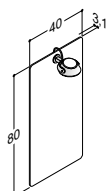

MIRRORS WITH SATURN LIGHTS AND SOFTLY CURVED CORNERS WITH ADJUSTABLE LED

Width	Variant	Art. no.		-	490.00
40 cm	Adjustable LED	2908342000	490.00	-	490.00
	Adjustable LED and centrally placed anti-mist pad, 30W	2908442000	549.00	-	549.00

LED 7,1W, 2100-6500K, 450 lm. IP44 approved **A**