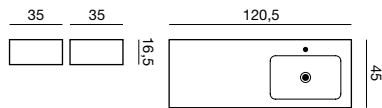

+ Furnishing tip /

Utilise the space under sloping ceilings with an asymmetrical washbasin and narrow cabinets.

FRESCO R 120

Washbasin £ 672.- Art. no. 535812403

Vanity unit £ 2,253.- Art. no. K50612

Mirror £ 467.- Art. no. 526700010

Accessories:

2 wall units £ 1,190.- Art. no. K50052

Prices do not include internal illumination.

Offbeat harmony

Sloping ceilings should not stop you creating your dream bathroom. The asymmetrical mirror, the right-handed washbasin, also available left-handed, with loads of storage space, the option of our wall cabinets fitted lower down on the wall and practical drawers arranged to function make the bathroom an unbelievably calm and spacious area. All of these ingenious solutions give room for more than one person, creating a less cluttered working area and cleaner usage of your limited space. For example, the space under gable roofs is used for narrow cabinets.

The Solo mirror, which can be turned and mounted at any angle you desire, follows the lines of the wall and also features built-in LED lighting that gives a pleasant lighting effect.