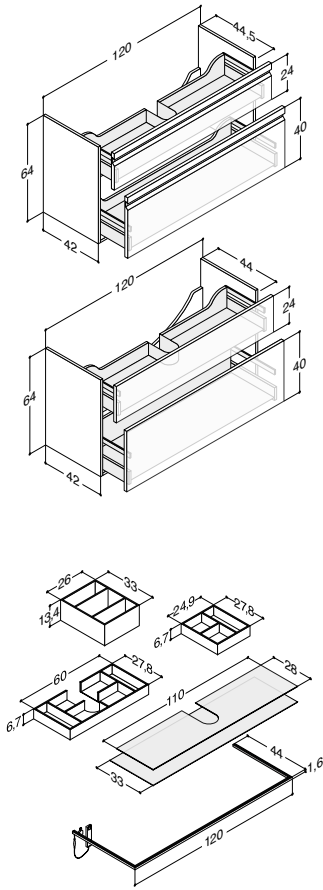

**VANITY UNIT WITH 2 DRAWERS
- HEIGHT 64 CM - Not for Fresco basin**

		ZARO	DSC	LUNA
Width	Colour	-	1,162.00	955.00
120 cm	White matt, with integrated handle	-	Q10272	-
	Black matt, with integrated handle	-	Q30272	-
	Cedar grey, with integrated handle	-	Q70272	-
	White matt	-	-	N01791
	White gloss	-	-	N91799
	Grey matt	-	-	N71791
	Ash grey	-	-	N181791
	Oak	-	-	N151791
	Lava	-	-	N161791
	Framed white matt	-	-	N01794
For Minore: Add V after the art. no. (XxxxxxV)				
Add-on:	Incl. LED lighting in drawers. IP44 approved. Light source LED 2x5,3W, 3150K, 2x415 lm. Add L after the art. no. (XxxxxxL).	-	1,414.00	1,206.00
A+	Allegro only: LED lighting in drawers not possible	-	-	-
Add-on:	LED downlight to floor can be fitted upon request	-	194.00	194.00
Accessories:	Luna: Handles (see page 271)			
	Luna: Push-open kit for both drawers NP-120	-	-	127.00
	Centre drawer divider for top drawer 305240016	-	74.00	74.00
	Side drawer dividers for top drawer. Order 2 pcs. 305220016	-	43.00	43.00
	Divider for the lower drawer 305250016	-	78.00	78.00
	Set of rubber mats for drawers NM-12042	-	67.00	67.00
	Lighting profile for use below washbasins, dimmable (see page 272) NL-12044	-	180.00	180.00