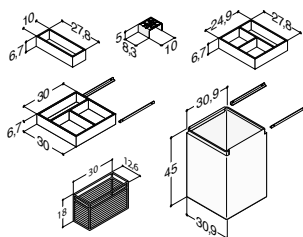

For push-open: **Add P after the art. no. (NxxxxxP)**

Accessories: Luna: Handles (see page 271)

Luna: Worktop (see page 273)

10 cm tray, depth 27,8 cm	305210016	-	-	31.00
Metal organiser for trays	515200247	-	-	12.50
25 cm tray, depth 27,8 cm	305220016	-	-	43.00
Cupboard tray with runners	305222016	-	-	60.00
Wickerwork basket	189430104	-	-	64.00
Laundry bag with runners	190032020	-	-	56.00