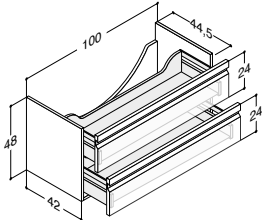

ZARO	DSC	LUNA
Add-on:	Incl. LED lighting in drawers. IP44 approved. Light source LED 2x3,4W, 3150K, 2x265 lm. Add L after the art. no. (XXXXXXL / XXXXXXLV).	a) 1,428.00 b) 1,625.00 c) 1,785.00	1,216.00	953.00
Add-on:	LED downlight to floor can be fitted upon request	194.00	194.00	194.00
Accessories:	Luna: Handles (see page 271)			
	Luna: Push-open kit for both drawers NP-80	-	-	127.00
	Set of rubber mats for drawers NM-8542	Inclusive	55.00	55.00
		a) 1,334.00 b) 1,543.00 c) 1,668.00*	1,031.00	830.00
100 cm	Matt white lacquer, with integrated handle ^{a)}	K10632V	-	-
	Grey rubber, with integrated handle ^{a)}	K70632V	-	-
	Black rubber, with integrated handle ^{a)}	K40632V	-	-
	Driftwood, with integrated handle ^{b)}	K50632V	-	-
	Brushed walnut, with integrated handle ^{b)}	K80632V	-	-
	Bespoke colour, with integrated handle ^{c)}	K990632V	-	-
	*) + net colour fee £ 144.00			
	White matt, with integrated handle	-	Q10372V	-
	Black matt, with integrated handle	-	Q30372V	-
	Cedar grey, with integrated handle	-	Q70372V	-
	White matt	-	-	N01851
	White gloss	-	-	N91859
	Grey matt	-	-	N71851
	Ash grey	-	-	N181851
	Oak	-	-	N151851
	Lava	-	-	N161851
	Framed white matt	-	-	N01854
	For Sonate, Marcato and solid surface countertop: Add V after the art. no. (XXXXXXV)			
Add-on:	Incl. LED lighting in drawers. IP44 approved. Light source LED 2x4,4W, 3150K, 2x340 lm. Add L after the art. no. (XXXXXXL / XXXXXXLV).	a) 1,565.00 b) 1,773.00 c) 1,957.00	1,259.00	1,059.00
Add-on:	LED downlight to floor can be fitted upon request	194.00	194.00	194.00
Accessories:	Luna: Handles (see page 271)			
	Luna: Push-open kit for both drawers NP-100	-	-	127.00
	Set of rubber mats for drawers NM-10542	Inclusive	64.00	64.00
		a) 1,498.00 b) 1,733.00 c) 1,873.00*	1,162.00	955.00
120 cm	Matt white lacquer, with integrated handle ^{a)}	K10642V	-	-
	Grey rubber, with integrated handle ^{a)}	K70642V	-	-
	Black rubber, with integrated handle ^{a)}	K40642V	-	-
	Driftwood, with integrated handle ^{b)}	K50642V	-	-
	Brushed walnut, with integrated handle ^{b)}	K80642V	-	-
	Bespoke colour, with integrated handle ^{c)}	K990642V	-	-
	*) + net colour fee £ 144.00			
	White matt, with integrated handle	-	Q10382V	-
	Black matt, with integrated handle	-	Q30382V	-
	Cedar grey, with integrated handle	-	Q70382V	-
	White matt	-	-	N01861
	White gloss	-	-	N91869
	Grey matt	-	-	N71861
	Ash grey	-	-	N181861
	Oak	-	-	N151861
	Lava	-	-	N161861
	Framed white matt	-	-	N01864
	For Sonate, Marcato and solid surface countertop: Add V after the art. no. (XXXXXXV)			
Add-on:	Incl. LED lighting in drawers. IP44 approved. Light source LED 2x5,3W, 3150K, 2x415 lm. Add L after the art. no. (XXXXXXL / XXXXXXLV).	a) 1,750.00 b) 1,984.00 c) 2,188.00	1,414.00	1,206.00
Add-on:	LED downlight to floor can be fitted upon request	194.00	194.00	194.00
Accessories:	Luna: Handles (see page 271)			
	Luna: Push-open kit for both drawers NP-120	-	-	127.00
	Set of rubber mats for drawers NM-12542	Inclusive	67.00	67.00