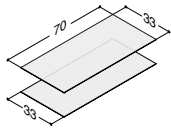

ZARO	DSC	LUNA
Add-on:	Incl. LED lighting in drawers. IP44 approved. Light source LED 2x3,4W, 3150K, 2x265 lm. Add L after the art. no. (XXXXXXL / XXXXXXLV).	a) 1,428.00 b) 1,625.00 c) 1,785.00	1,216.00	953.00
Add-on:	LED downlight to floor can be fitted upon request	194.00	194.00	194.00
Accessories:	Luna: Handles (see page 271)			
	Luna: Push-open kit for both drawers NP-80	-	-	127.00
	Set of rubber mats for drawers NM-8542	Inclusive	55.00	55.00
		a) 1,334.00 b) 1,543.00 c) 1,668.00*	1,031.00	830.00
100 cm	Matt white lacquer, with integrated handle ^{a)}	K10632V	-	-
	Grey rubber, with integrated handle ^{a)}	K70632V	-	-
	Black rubber, with integrated handle ^{a)}	K40632V	-	-
	Driftwood, with integrated handle ^{b)}	K50632V	-	-
	Brushed walnut, with integrated handle ^{b)}	K80632V	-	-
	Bespoke colour, with integrated handle ^{c)}	K990632V	-	-
	*) + net colour fee £ 144.00			
	White matt, with integrated handle	-	Q10372V	-
	Black matt, with integrated handle	-	Q30372V	-
	Cedar grey, with integrated handle	-	Q70372V	-
	White matt	-	-	N01851
	White gloss	-	-	N91859
	Grey matt	-	-	N71851
	Ash grey	-	-	N181851
	Oak	-	-	N151851
	Lava	-	-	N161851
	Framed white matt	-	-	N01854
	For Sonate, Marcato and solid surface countertop: Add V after the art. no. (XXXXXXV)			
Add-on:	Incl. LED lighting in drawers. IP44 approved. Light source LED 2x4,4W, 3150K, 2x340 lm. Add L after the art. no. (XXXXXXL / XXXXXXLV).	a) 1,565.00 b) 1,773.00 c) 1,957.00	1,259.00	1,059.00
Add-on:	LED downlight to floor can be fitted upon request	194.00	194.00	194.00
Accessories:	Luna: Handles (see page 271)			
	Luna: Push-open kit for both drawers NP-100	-	-	127.00
	Set of rubber mats for drawers NM-10542	Inclusive	64.00	64.00
		a) 1,498.00 b) 1,733.00 c) 1,873.00*	1,162.00	955.00
120 cm	Matt white lacquer, with integrated handle ^{a)}	K10642V	-	-
	Grey rubber, with integrated handle ^{a)}	K70642V	-	-
	Black rubber, with integrated handle ^{a)}	K40642V	-	-
	Driftwood, with integrated handle ^{b)}	K50642V	-	-
	Brushed walnut, with integrated handle ^{b)}	K80642V	-	-
	Bespoke colour, with integrated handle ^{c)}	K990642V	-	-
	*) + net colour fee £ 144.00			
	White matt, with integrated handle	-	Q10382V	-
	Black matt, with integrated handle	-	Q30382V	-
	Cedar grey, with integrated handle	-	Q70382V	-
	White matt	-	-	N01861
	White gloss	-	-	N91869
	Grey matt	-	-	N71861
	Ash grey	-	-	N181861
	Oak	-	-	N151861
	Lava	-	-	N161861
	Framed white matt	-	-	N01864
	For Sonate, Marcato and solid surface countertop: Add V after the art. no. (XXXXXXV)			
Add-on:	Incl. LED lighting in drawers. IP44 approved. Light source LED 2x5,3W, 3150K, 2x415 lm. Add L after the art. no. (XXXXXXL / XXXXXXLV).	a) 1,750.00 b) 1,984.00 c) 2,188.00	1,414.00	1,206.00
Add-on:	LED downlight to floor can be fitted upon request	194.00	194.00	194.00
Accessories:	Luna: Handles (see page 271)			
	Luna: Push-open kit for both drawers NP-120	-	-	127.00
	Set of rubber mats for drawers NM-12542	Inclusive	67.00	67.00