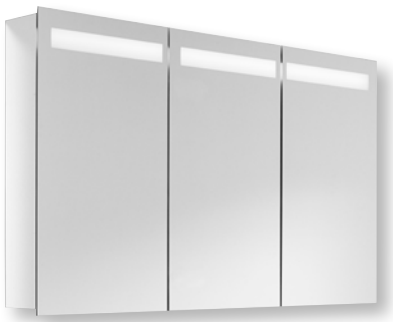

The mirror cabinet with lights top and bottom provides good lighting for the cabinet whilst also offering a pleasant upward lighting effect and ensuring good working light down over the washbasin.

Available in the following widths: 60 / 80 / 100 / 120

This mirror cabinet has integrated LED lighting at the top along the entire width of the cabinet. The powerful light provides pleasant lighting both inside the mirror cabinet and out into the room. Note this version is equipped with mirrors on the gables as well.

Available in the following widths: 60 / 80 / 100 / 120