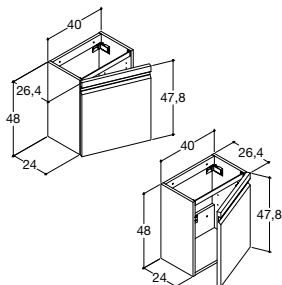

FURNITURE WIDTH 40 CM

MICRO MENUET 41 CM			ZARO	DSC	LUNA
Width	Colour	Material	196.00	-	196.00
41 cm	White, reversible	Porcelain	534404003	-	534404003
-5/+4 mm					

VANITY UNIT WITH 1 DOOR - HEIGHT 48 CM