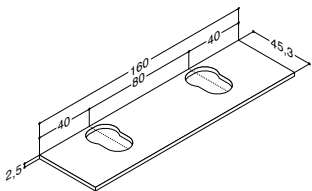

WOODEN COUNTERTOP SOLUTIONS FOR CANTO

Width	Colour	Position	-	-	324.00
160 cm	Ash grey	Double	-	-	335916298
	Oak	Double	-	-	335916286
	Grey matt	Double	-	-	335916203
	Lava	Double	-	-	335916296

Please select 2 x 80cm vanity units