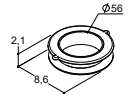

COLLAR			ZARO	DSC	LUNA
Width	Variant	Material	10.50	10.50	10.50
Ø 35 mm	Collar for installation through vanity carcass (set of 2 pcs.)	White pvc	9541	9541	9541
NB! Internal measurements			7.50	7.50	7.50
Ø 56 mm	Collar for installation through vanity carcass	White pvc	9513	9513	9513
NB! Internal measurements					
BOTTLE TRAPS AND WASTE FITTINGS					
Material	Variant	Contents	112.00	112.00	112.00
Chrome	1 1/4" bottle trap set	Incl. waste pipe and wall cover	4881143	4881143	4881143
			140.00	140.00	140.00
Chrome	1 1/4" bottle trap set	Incl. waste pipe and wall cover	4881243	4881243	4881243
			34.00	34.00	34.00
Chrome	1 1/4" basin waste	Push-open	4882143	4882143	4882143
			34.00	34.00	34.00
Chrome	1 1/4" basin waste	Fixed	4883143	4883143	4883143
CONCEALED OVERFLOW SYSTEM					
Material	Variant		63.00	63.00	63.00
White pvc	Concealed overflow system - suitable for Fresco and Canto basins only		4893643	4893643	4893643
SATURN WALL LIGHT (230 VOLT)					
Width	Light source		256.00	256.00	256.00
Ø 12 cm	Chrome, LED 8,4W, 3000K, 630 lm		190302610	190302610	190302610
IP44 approved A+					
JUPITER CEILING LIGHT (230 VOLT)					
Width	Light source		79.00	79.00	79.00
Ø 8 cm	Chrome, LED 5,1W, 3150K, 430 lm		190302851	190302851	190302851
	White, LED 5,1W, 3150K, 430 lm		190302850	190302850	190302850
IP44 approved A+					
The LED lamp can be dimmed using a compatible LED trailing edge dimmer. Check www.dansani.co.uk for further information. Approved for installations in ceilings with insulation					
JUPITER PENDANT CEILING LIGHT (230 VOLT)					
Width	Light source		79.00	79.00	79.00
Ø 8 cm	Chrome, LED 5,1W, 3150K, 430 lm		190302841	190302841	190302841
	White, LED 5,1W, 3150K, 430 lm		190302840	190302840	190302840
IP44 approved A+					
The LED lamp can be dimmed using a compatible LED trailing edge dimmer. Check www.dansani.co.uk for further information.					
VENUS CEILING LIGHT (230 VOLT)					
Width	Light source		256.00	256.00	256.00
Ø 15 cm	LED 12W, 3000K, 705 lm		190302611	190302611	190302611
The LED lamp can be dimmed using a compatible LED trailing edge dimmer. Check www.dansani.co.uk for further information.					
IP44 approved A+