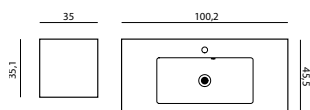

Search for
products and
apply filters at
dansani.co.uk