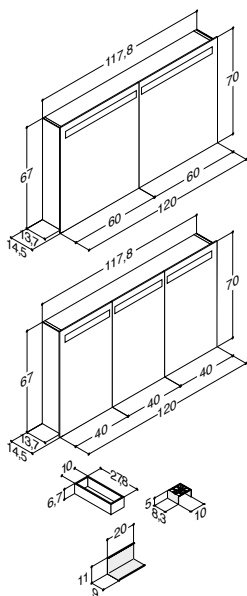

MIRROR CABINET WITH MIRROR GABLES AND INTEGRATED LIGHT PANEL IN TOP

ZARO	DSC	LUNA
------	-----	------

Width	Cupboard	Art. no.	ZARO	DSC	LUNA
120 cm	Alu-look/mirror, 2 doors	SP-47217-GB	804.00	804.00	804.00
120 cm	Alu-look/mirror, 3 doors	SP-47317-GB	1,006.00	1,006.00	1,006.00