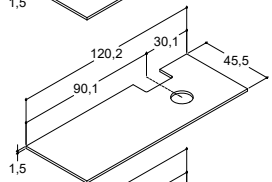

MARCATO FOR SOLID SURFACE COUNTERTOP SOLUTIONS
- For vanity unit height 48 cm

Width	Colour	Material	450.00	450.00	450.00
40,5 cm	White matt	Solid surface	532200003	532200003	532200003
-3/+3 mm	White matt without tap hole	Solid surface	532200103	532200103	532200103

Without overflow hole. Important - please note product information.

SOLID SURFACE COUNTERTOP FOR MARCATO - For vanity unit height 48 cm

Width	Colour	Position	557.00	557.00	557.00
120 cm	White matt	Centre	337061343	337061343	337061343

Please select 1x120 cm vanity unit

120 cm	White matt	Right	337064343	337064343	337064343

Please select 1x60 cm vanity unit and 1x60 cm base unit

120 cm	White matt	Left	337063343	337063343	337063343

Please select 1x60 cm vanity unit and 1x60 cm base unit

120 cm	White matt	Double	337062343	337062343	337062343

Please select 1x120 cm double vanity unit or 2x60 cm vanity unit

CANTO FOR WOODEN COUNTERTOP SOLUTIONS

Width	Colour	Material	-	-	543.00
61 cm	White	Porcelain	-	-	530506103
-5/+8 mm	White without tap hole	Porcelain			530506103-1

Without overflow hole. Important - please note product information.
Can be installed with concealed overflow system (see page 274)

WOODEN COUNTERTOP SOLUTIONS FOR CANTO

Width	Colour	Position	-	-	199.00
120 cm	Ash grey	Centre	-	-	335912198
	Oak	Centre	-	-	335912186
	Grey matt	Centre	-	-	335912103
	Lava	Centre	-	-	335912196