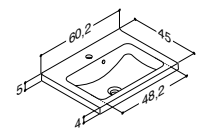

VANITY UNIT FOR MINI MENUET WITH 2 DRAWERS - HEIGHT 64 CM

ZARO

DSC

LUNA

Width	Colour	ZARO	DSC	LUNA
60 cm	White matt, with integrated handle	-	741.00	641.00
	Black matt, with integrated handle	-	Q10182	-
	Cedar grey, with integrated handle	-	Q30182	-
		-	Q70182	-

	White matt	-	-	N01701
	White gloss	-	-	N91709
	Grey mat	-	-	N71701
	Ash grey	-	-	N181701
	Oak	-	-	N151701
	Lava	-	-	N161701
	Framed white matt	-	-	N01704

Add-on: Incl. LED lighting in drawers. IP44 approved. Light source LED 2x2,4W, 3150K, 2x185 lm. **Add L after the art. no. (XxxxxxxL).**

Add-on: LED downlight to floor can be fitted upon request

Accessories: Luna: Handles (see page 271)

Luna: Push-open kit for both drawers	NP-60	-	-	127.00
Drawer divider for top drawer	305231116	-	65.00	65.00
Set of rubber mats for drawers	NM-6133	-	47.00	47.00
Set of rubber mats for drawers with integrated light	NM-6133E	-	47.00	47.00
Lighting profile for use below washbasins, dimmable (see page 272)	NL-6035	-	135.00	135.00

MINORE 60,2 CM (Also available in 80,2, 100,2, 120,2 and 120,2D cm)

Width	Colour	Material	543.00	543.00	543.00
60,2 cm	White matt	Solid surface	337106003	337106003	337106003
0/+3 mm	White matt without tap hole	Solid surface	337106103	337106103	337106103

MENUET 61 CM (Also available in 81, 101, 121 and 121D cm)

Width	Colour	Material	334.00	334.00	334.00
61 cm	White	Porcelain	534806003	534806003	534806003
-5/+6 mm					

KANTATE 61 CM (Also available in 81, 101, 101D, 121, 121D and 161D cm)

Width	Colour	Material	334.00	334.00	334.00
61 cm	White	Porcelain	531906003	531906003	531906003
-5/+6 mm					

CANTO 61 CM (Also available in 81, 101, 101D, 121 and 121D cm)

Width	Colour	Material	543.00	543.00	543.00
61 cm	White	Porcelain	530506103	530506103	530506103
-5/+6 mm	White without tap hole	Porcelain	530506103-1	530506103-1	530506103-1

Without overflow hole. Important - please note product information. Can be installed with concealed overflow system (see page 274)

FRESCO 60,5 CM (Also available in 80,5, 100,5 and 120,5L, 120,5R and 120,5D cm)

Width	Colour	Material	474.00	474.00	474.00
60,5 cm	White	Crystal clear glass	535806003	535806003	535806003
-3/+3 mm					

Without overflow hole. Important - please note product information. Can be installed with concealed overflow system (see page 274)

ALLEGRO 60,2 CM - Vanity units for Allegro cannot be supplied with LED light
(Also available in 80,2, 100,2 and 120,2, 120,2D and 160,2D cm)

Width	Colour	Material	352.00	352.00	352.00
60,2 cm	White	Marble cast	230606003	230606003	230606003
-0/+3 mm