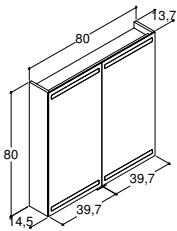

TRADITIONALLY FRAMED MIRRORS WITH LIGHTING

			ZARO	DSC	LUNA
Width	Light source	Art. no.			
80 cm	LED 26W, 3300K, 1380 lm	188742000	735.00	735.00	735.00
	LED 26W, 3300K, 1380 lm With anti-mist pad, 29W	188742010	798.00	798.00	798.00

IP44 approved **A**
Antique silver. Mirror can be fitted portrait (IP21) or landscape.

CIRCULAR MIRROR - WITH AMBIENT LIGHTING

Width	Light source	Art. no.			
75 cm	LED 20W 3150K, 1520 lm	527400010	410.00	410.00	410.00

IP44 approved **A+**

Add-on:	Anti-mist pad 30W (Self adhesive to be attached during installation)	NV-3050	49.00	49.00	49.00

SOLO MIRRORS WITH INTEGRATED LIGHTING

Width	Light source	Art. no.			
59/100 cm	LED 18W, 3150K, 1260 lm Can be fitted in any direction	526700010	467.00	467.00	467.00

IP44 approved **A+**. Anti-mist pad cannot be used with this mirror.

MIRROR CABINET WITH MIRROR GABLES AND INTEGRATED LIGHT PANEL IN TOP

Width	Cupboard	Art. no.			
80 cm	Alu-look/mirror	SP-47817-GB	620.00	620.00	620.00

IP44 approved **A+**

LED 6,3W, 3150K, 530 lm. Incl. magnifying mirror, magnet, metal shelf, handles, 1x230V centrally placed shaver point and rocker switch fitted on left (max. 10W).

Accessories:	Small tray	305210016	31.00	31.00	31.00
	Metal organiser for trays	515200247	12.50	12.50	12.50
	Metal shelf	545700047	12.50	12.50	12.50

MIRROR CABINETS WITH TOP AND BASE ILLUMINATION - ADJUSTABLE LED

Width	Cupboard		a) 1,162.00	b) 1,453.00*	1,076.00	1,017.00
80 cm	Matt white lacquer ^{a)}	SP-57811-GB	-	-	-	-
	Grey rubber ^{a)}	SP-57827-GB	-	-	-	-
	Black rubber ^{a)}	SP-5784-GB	-	-	-	-
	Driftwood ^{a)}	SP-5785-GB	-	-	-	-
	Brushed walnut ^{a)}	SP-5783-GB	-	-	-	-
	Bespoke colour ^{b)}	SP-57899-GB	-	-	-	-
	*) + net colour fee £ 144.00					
	White matt	-	-	-	SP-57831-GB	-
	Black matt	-	-	-	SP-5733-GB	-
	Cedar grey	-	-	-	SP-57837-GB	-
	White matt	-	-	-	-	SP-5780-GB
	White gloss	-	-	-	-	SP-5789-GB
	Grey matt	-	-	-	-	SP-57857-GB
	Ash grey	-	-	-	-	SP-57818-GB
	Oak	-	-	-	-	SP-57816-GB
	Lava	-	-	-	-	SP-57816-GB

IP44 approved **A**
LED 2x11,5W, 2100-6500K, 2x900 lm. Incl. magnifying mirror, magnet, metal shelf, handles and shaver point and touch panel (max. 10W) fitted on right. Shaver point and touch panel fitted on left (max. 10W): **Add L after the art. no. (SP-52xxx-GBL)**

Accessories:	Small tray	305210016	31.00	31.00	31.00
	Metal organiser for trays	515200247	12.50	12.50	12.50
	Metal shelf	545700047	12.50	12.50	12.50