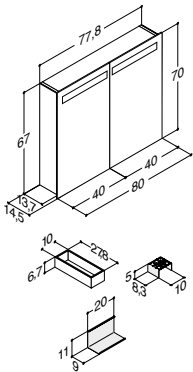

TRADITIONALLY FRAMED MIRRORS WITH LIGHTING

			ZARO	DSC	LUNA
Width	Light source	Art. no.			
80 cm	LED 26W, 3300K, 1380 lm	188742000	735.00	735.00	735.00
	LED 26W, 3300K, 1380 lm With anti-mist pad, 29W	188742010	798.00	798.00	798.00

IP44 approved **A**
Antique silver. Mirror can be fitted portrait (IP21) or landscape.

CIRCULAR MIRROR - WITH AMBIENT LIGHTING

Width	Light source	Art. no.			
75 cm	LED 20W 3150K, 1520 lm	527400010	410.00	410.00	410.00

IP44 approved **A+**

Add-on:	Anti-mist pad 30W (Self adhesive to be attached during installation)	NV-3050	49.00	49.00	49.00

SOLO MIRRORS WITH INTEGRATED LIGHTING

Width	Light source	Art. no.			
59/100 cm	LED 18W, 3150K, 1260 lm Can be fitted in any direction	526700010	467.00	467.00	467.00

IP44 approved **A+**. Anti-mist pad cannot be used with this mirror.

MIRROR CABINET WITH MIRROR GABLES AND INTEGRATED LIGHT PANEL IN TOP

Width	Cupboard	Art. no.			
80 cm	Alu-look/mirror	SP-47817-GB	620.00	620.00	620.00

IP44 approved **A+**

LED 6,3W, 3150K, 530 lm. Incl. magnifying mirror, magnet, metal shelf, handles, 1x230V centrally placed shaver point and rocker switch fitted on left (max. 10W).

Accessories:	Small tray	305210016	31.00	31.00	31.00
	Metal organiser for trays	515200247	12.50	12.50	12.50
	Metal shelf	545700047	12.50	12.50	12.50

MIRROR CABINETS WITH TOP AND BASE ILLUMINATION - ADJUSTABLE LED

Width	Cupboard		a) 1,162.00	b) 1,453.00*	1,076.00	1,017.00
80 cm	Matt white lacquer ^{a)}	SP-57811-GB	-	-	-	-
	Grey rubber ^{a)}	SP-57827-GB	-	-	-	-
	Black rubber ^{a)}	SP-5784-GB	-	-	-	-
	Driftwood ^{a)}	SP-5785-GB	-	-	-	-
	Brushed walnut ^{a)}	SP-5783-GB	-	-	-	-
	Bespoke colour ^{b)}	SP-57899-GB	-	-	-	-
	*) + net colour fee £ 144.00					
	White matt	-	-	-	SP-57831-GB	-
	Black matt	-	-	-	SP-5733-GB	-
	Cedar grey	-	-	-	SP-57837-GB	-
	White matt	-	-	-	-	SP-5780-GB
	White gloss	-	-	-	-	SP-5789-GB
	Grey matt	-	-	-	-	SP-57857-GB
	Ash grey	-	-	-	-	SP-57818-GB
	Oak	-	-	-	-	SP-57816-GB
	Lava	-	-	-	-	SP-57816-GB

IP44 approved **A**
LED 2x11,5W, 2100-6500K, 2x900 lm. Incl. magnifying mirror, magnet, metal shelf, handles and shaver point and touch panel (max. 10W) fitted on right. Shaver point and touch panel fitted on left (max. 10W): **Add L after the art. no. (SP-52xxx-GBL)**

Accessories:	Small tray	305210016	31.00	31.00	31.00
	Metal organiser for trays	515200247	12.50	12.50	12.50
	Metal shelf	545700047	12.50	12.50	12.50