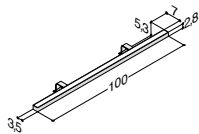

**STRATOS LIGHT FOR MIRRORS AND MIRROR CABINETS
WITH ADJUSTABLE LED**

Width	Light source	201.00	201.00	201.00
100 cm	LED 10,8W, 2100-6500K, 750 lm	190303903	190303903	190303903

IP44 approved **A**

Required driver comes with mirror/mirror cabinet.