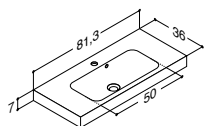

FURNITURE WIDTH 80 CM