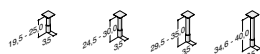

WICKERWORK BASKETS			ZARO	DSC	LUNA
Width	Variant	Colour	64.00	64.00	64.00
30 cm	Wickerwork basket	Nature	189430104	189430104	189430104
			176.00	176.00	176.00
40 cm	Laundry basket with lid	Nature	640400100	640400100	640400100
HOOK FOR WICKERWORK BASKETS					
Width	Material		16.00	16.00	16.00
1,2 cm	Chrome		195050180	195050180	195050180
WORKTOPS					
Width	Colour		-	-	66.00
35 cm	White matt		-	-	ST-3500
	White gloss		-	-	ST-3512
	Grey matt		-	-	ST-3507
	Ash grey		-	-	ST-35018
	Oak		-	-	ST-35015
	Lava		-	-	ST-35016
FLOATING SHELVES					
Width	Colour				50.00
35 cm	White matt		-	-	NHS-351700
	Ash grey		-	-	NHS-3517018
	Oak		-	-	NHS-3517015
	Grey matt		-	-	NHS-351707
	Lava		-	-	NHS-3517016
					53.00
50 cm	White matt		-	-	NHS-501700
	Ash grey		-	-	NHS-5017018
	Oak		-	-	NHS-5017015
	Grey matt		-	-	NHS-501707
	Lava		-	-	NHS-5017016
					60.00
70 cm	White matt		-	-	NHS-701700
	Ash grey		-	-	NHS-7017018
	Oak		-	-	NHS-7017015
	Grey matt		-	-	NHS-701707
	Lava		-	-	NHS-7017016
FLOATING SHELVES IN BESPOKE MEASUREMENTS					
Width	Colour				
35 cm	White matt		-	-	Please enquire for price
	Ash grey		-	-	Please enquire for price
	Grey matt		-	-	Please enquire for price
	Oak		-	-	Please enquire for price
	Lava		-	-	Please enquire for price
Floating shelves can be made in bespoke measurements. Please send drawing. Maximum 200 cm					
SUPPORT LEGS					
Height	Colour		23.00	23.00	23.00
19,5-25 cm	Chrome		189811843	189811843	189811843
			23.00	23.00	23.00
24,5-30 cm	Chrome		189812343	189812343	189812343
			26.00	26.00	26.00
29,5-35 cm	Chrome		189812843	189812843	189812843
			26.00	26.00	26.00
34,6-40 cm	Chrome		189813343	189813343	189813343