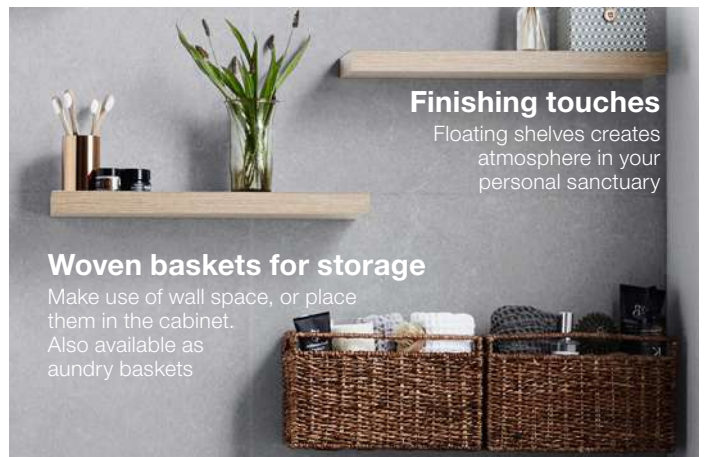

Make use of the space and create atmosphere with functional accessories

Easy to keep tidy

Drawer dividers let you use the space fully and keep things tidy

Smart solution for towels

The ingenious Mobile towel rail can be moved as needed or wherever you want it

No untidy drawers

Non-slip rubber mats keeps everything in place

Keep the laundry out of sight

Laundry bag to fit on glide rails in the tall cabinet

LED profile to place between the basin and cabinet

Creates atmosphere and lights up the top drawer effectively when open