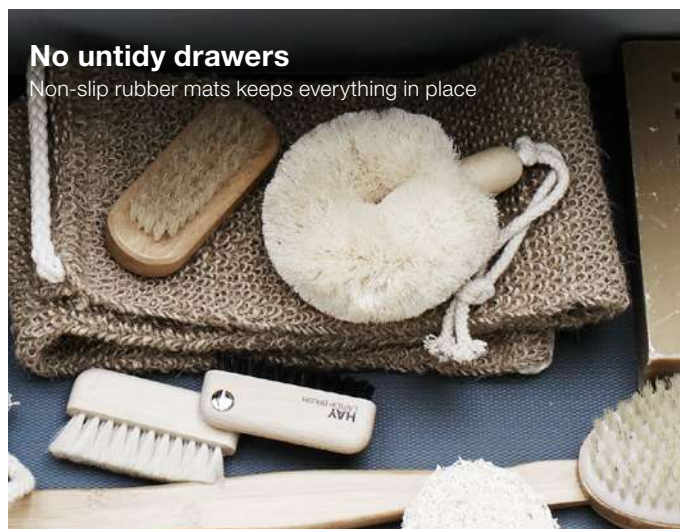

No untidy drawers

Non-slip rubber mats keeps everything in place