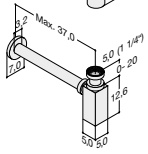

COLLAR			ZARO	DSC	LUNA
Width	Variant	Material	10.50	10.50	10.50
Ø 35 mm	Collar for installation through vanity carcass (set of 2 pcs.)	White pvc	9541	9541	9541
NB! Internal measurements			7.50	7.50	7.50
Ø 56 mm	Collar for installation through vanity carcass	White pvc	9513	9513	9513
NB! Internal measurements					
BOTTLE TRAPS AND WASTE FITTINGS					
Material	Variant	Contents	112.00	112.00	112.00
Chrome	1 1/4" bottle trap set	Incl. waste pipe and wall cover	4881143	4881143	4881143
			140.00	140.00	140.00
Chrome	1 1/4" bottle trap set	Incl. waste pipe and wall cover	4881243	4881243	4881243
			34.00	34.00	34.00
Chrome	1 1/4" basin waste	Push-open	4882143	4882143	4882143
			34.00	34.00	34.00
Chrome	1 1/4" basin waste	Fixed	4883143	4883143	4883143
CONCEALED OVERFLOW SYSTEM					
Material	Variant		63.00	63.00	63.00
White pvc	Concealed overflow system - suitable for Fresco and Canto basins only		4893643	4893643	4893643
SATURN WALL LIGHT (230 VOLT)					
Width	Light source		256.00	256.00	256.00
Ø 12 cm	Chrome, LED 8,4W, 3000K, 630 lm		190302610	190302610	190302610
IP44 approved A+					
JUPITER CEILING LIGHT (230 VOLT)					
Width	Light source		79.00	79.00	79.00
Ø 8 cm	Chrome, LED 5,1W, 3150K, 430 lm		190302851	190302851	190302851
	White, LED 5,1W, 3150K, 430 lm		190302850	190302850	190302850
IP44 approved A+					
The LED lamp can be dimmed using a compatible LED trailing edge dimmer. Check www.dansani.co.uk for further information. Approved for installations in ceilings with insulation					
JUPITER PENDANT CEILING LIGHT (230 VOLT)					
Width	Light source		79.00	79.00	79.00
Ø 8 cm	Chrome, LED 5,1W, 3150K, 430 lm		190302841	190302841	190302841
	White, LED 5,1W, 3150K, 430 lm		190302840	190302840	190302840
IP44 approved A+					
The LED lamp can be dimmed using a compatible LED trailing edge dimmer. Check www.dansani.co.uk for further information.					
VENUS CEILING LIGHT (230 VOLT)					
Width	Light source		256.00	256.00	256.00
Ø 15 cm	LED 12W, 3000K, 705 lm		190302611	190302611	190302611
The LED lamp can be dimmed using a compatible LED trailing edge dimmer. Check www.dansani.co.uk for further information.					
IP44 approved A+