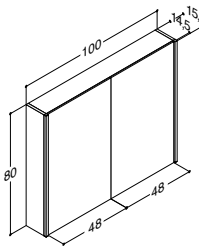

MIRROR CABINETS WITH 2 DOORS, VERTICAL ILLUMINATION - ADJUSTABLE LED - OPTIONAL LED LIGHTS (see next page)

		ZARO	DSC	LUNA
Width	Cupboard			
100 cm	White matt	-	-	886.00
	White gloss	-	-	SP-5900-GB
	Grey matt	-	-	SP-5909-GB
	Ash grey	-	-	SP-59057-GB
	Oak	-	-	SP-59018-GB
	Lava	-	-	SP-59015-GB
	Lava	-	-	SP-59016-GB
IP44 approved A				
For LED underlight: Add U after SP in the art. no. (SPU-59xxx-GB)		-	-	1,077.00
LED 2x5W, 2100-6500K, 2x450 lm (underlight LED 1x5W, 410 lm). IP44 approved. Incl. magnifying mirror, magnet, metal shelf, shaver point and touch panel fitted on right (max. 10W).				
Shaver point and touch panel fitted on left (max. 10W):				
Add L after the art. no. (SP-59xxx-GBL or SPU-59xxx-GBL)				
Accessories:	Small tray	305210016	-	31.00
	Metal organiser for trays	515200247	-	12.50
	Metal shelf	545700047	-	12.50