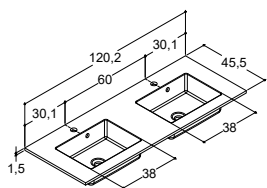

Twin basin

ANDANTE 124,4 CM (Also available in 82,5 and 102,5 cm)

Width	Colour	Material	672.00	672.00	672.00
124,4 cm	White	Porcelain	536612003	536612003	536612003
-5/+10 mm					

MENUET 121 CM (Also available in 61, 81 and 101 cm)