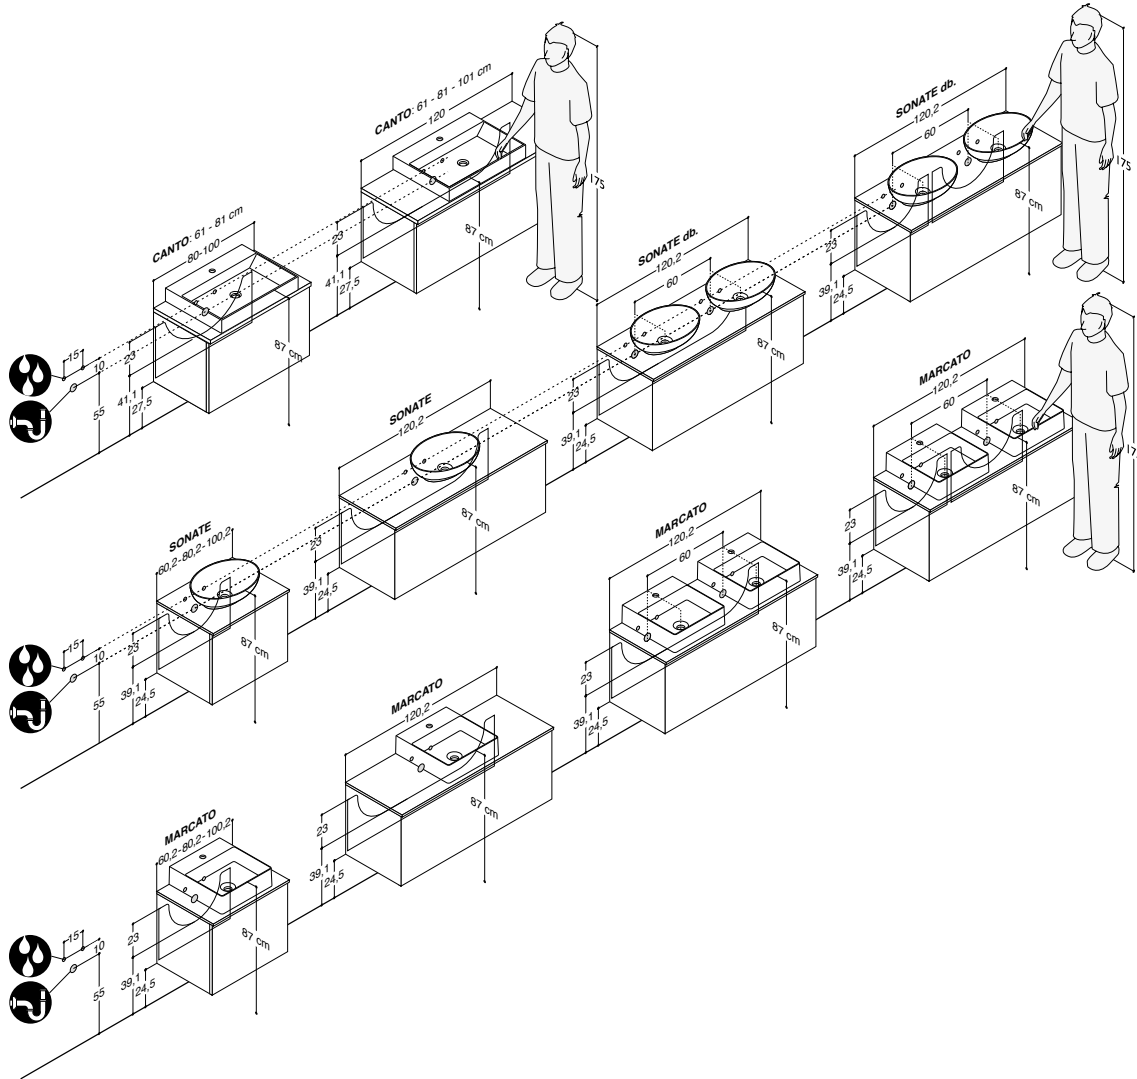

A	B	C	D	E	F(max.)
ALLEGRO	6,5 cm	26,5 cm	28,5 cm	13,0 cm	15,0 cm	35,5 / 51,5 cm
ANDANTE	6,5 cm	20,0 cm	36,0 cm	13,5 cm	18,5 cm	39,9 / 55,9 cm
CANTO	7,0 cm	25,0 cm	32,5 cm	7,3 cm	9,0 cm	46,4 / 62,4 cm
FRESCO	6,5 cm	25,0 cm	27,0 cm	11,0 cm	13,5 cm	34,9 / 50,9 cm
KANTATE	6,5 cm	25,0 cm	26,0 cm	9,0 cm	13,5 cm	34,5 / 50,5 cm
MARCATO	6,5 cm	26,5 cm	29,2 cm	10,8 cm	12,0 cm	46,4 cm

	A	B	C	D	E	F(max.)
MENUET	6,5 cm	26,5 cm	28,5 cm	12,0 cm	17,0 cm	36,0 / 52,0 cm
MENUET-MICRO	13,5 cm	13,5 cm	20,5 cm	9,0 cm	13,5 cm	40,0 cm
MENUET-MINI	6,0 cm	21,4 cm	23,0 cm	9,0 cm	13,5 cm	40,0 / 56,0 cm
MINORE	6,5 cm	25,0 cm	27,0 cm	12,0 cm	14,0 cm	32,3 / 48,3 cm
SONATE	6,5 cm	26,5 cm	30,6 cm	11,0 cm	12,0 cm	46,4 cm
SONATE	-	22,7 cm	30,6 cm	11,0 cm	12,0 cm	46,4 cm