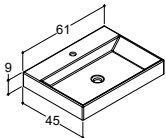

160 cm	White matt	Double	337082343	337082343	337082343
--------	------------	--------	-----------	-----------	-----------

Please select 2x80 cm vanity units

CANTO FOR WOODEN COUNTERTOP SOLUTIONS

Width	Colour	Material	-	-	543.00
61 cm	White	Porcelain	-	-	530506103
-5/+8 mm	White without tap hole	Porcelain	-	-	530506103-1