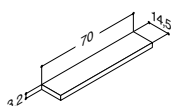

WICKERWORK BASKETS			ZARO	DSC	LUNA
Width	Variant	Colour	64.00	64.00	64.00
30 cm	Wickerwork basket	Nature	189430104	189430104	189430104
			176.00	176.00	176.00
40 cm	Laundry basket with lid	Nature	640400100	640400100	640400100
HOOK FOR WICKERWORK BASKETS					
Width	Material		16.00	16.00	16.00
1,2 cm	Chrome		195050180	195050180	195050180
WORKTOPS					
Width	Colour		-	-	66.00
35 cm	White matt		-	-	ST-3500
	White gloss		-	-	ST-3512
	Grey matt		-	-	ST-3507
	Ash grey		-	-	ST-35018
	Oak		-	-	ST-35015
	Lava		-	-	ST-35016
FLOATING SHELVES					
Width	Colour				50.00
35 cm	White matt		-	-	NHS-351700
	Ash grey		-	-	NHS-3517018
	Oak		-	-	NHS-3517015
	Grey matt		-	-	NHS-351707
	Lava		-	-	NHS-3517016
					53.00
50 cm	White matt		-	-	NHS-501700
	Ash grey		-	-	NHS-5017018
	Oak		-	-	NHS-5017015
	Grey matt		-	-	NHS-501707
	Lava		-	-	NHS-5017016
					60.00
70 cm	White matt		-	-	NHS-701700
	Ash grey		-	-	NHS-7017018
	Oak		-	-	NHS-7017015
	Grey matt		-	-	NHS-701707
	Lava		-	-	NHS-7017016
FLOATING SHELVES IN BESPOKE MEASUREMENTS					
Width	Colour				
35 cm	White matt		-	-	Please enquire for price
	Ash grey		-	-	Please enquire for price
	Grey matt		-	-	Please enquire for price
	Oak		-	-	Please enquire for price
	Lava		-	-	Please enquire for price
Floating shelves can be made in bespoke measurements. Please send drawing. Maximum 200 cm					
SUPPORT LEGS					
Height	Colour		23.00	23.00	23.00
19,5-25 cm	Chrome		189811843	189811843	189811843
			23.00	23.00	23.00
24,5-30 cm	Chrome		189812343	189812343	189812343
			26.00	26.00	26.00
29,5-35 cm	Chrome		189812843	189812843	189812843
			26.00	26.00	26.00
34,6-40 cm	Chrome		189813343	189813343	189813343