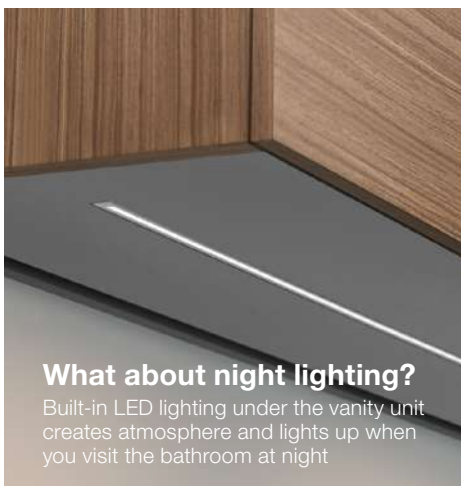

What about night lighting?

Built-in LED lighting under the vanity unit creates atmosphere and lights up when you visit the bathroom at night