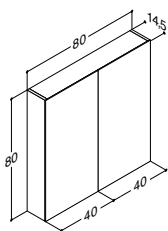

MIRROR CABINETS WITHOUT ILLUMINATION, FOR ADJUSTABLE LED - OPTIONAL LED LIGHTS (see below)

		ZARO	DSC	LUNA
		a) 777.00 b) 972.00*	-	648.00
Width	Cupboard			
80 cm	Matt white lacquer^{a)}	SP-58811-GB	-	-
	Grey rubber^{a)}	SP-58827-GB	-	-
	Black rubber^{a)}	SP-5884-GB	-	-
	Driftwood^{a)}	SP-5885-GB	-	-
	Brushed walnut^{a)}	SP-5883-GB	-	-
	Bespoke colour^{b)}	SP-58899-GB	-	-
	*) + net colour fee £ 144.00			
	White matt	-	-	SP-5880-GB
	White gloss	-	-	SP-5889-GB
	Grey matt	-	-	SP-58857-GB
	Ash grey	-	-	SP-58818-GB
	Oak	-	-	SP-58815-GB
	Lava	-	-	SP-58816-GB
		a) 1,066.00 b) 1,133.00	-	841.00
	For LED underlight: Add U after SP in the art. no. (SPU-58xxx-GB)			
	IP44 approved A			
	Incl. magnifying mirror, magnet, metal shelf and shaver point and touch panel fitted on right (max. 10W). (Underlight 1x5W, 2100-6500K, 410 lm). IP44 approved.			
	Shaver point and touch panel fitted on left (max. 10W):			
	Add L after the art. no. (SP(U)-58xxx-GBL)			
	Internal lighting can be fitted using a separate special article number:			
	Add S after the art. no. (SP(U)-58xxx-GBS or SP(U)-58xxx-GBLS) and order add-on:			
	Add-on:	60 cm centre vertical LED light profile 2x5W, 2100-6500K, 2x410 lm, inside both sides	2004	290.00
	Accessories:	Small tray	305210016	31.00
		Metal organiser for trays	515200247	12.50
		Metal shelf	545700047	12.50