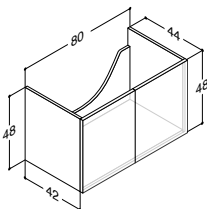

80 cm	White matt	-	-	N01461
	White gloss	-	-	N91469
	Grey matt	-	-	N71461
	Ash grey	-	-	N181461
	Oak	-	-	N151461
	Lava	-	-	N161461
	Framed white matt	-	-	N01464
For Sonate, Marcato and solid surface countertop: Add V after the art. no. (XxxxxxV)				
Add-on:	LED downlight to floor can be fitted upon request	-	-	194.00
Accessories:	Luna: Handles (see page 271)			
	Shelf, alu-look	NH-804247	-	80.00