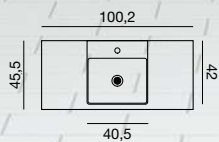

MARCATO 100

Washbasin £ 450.- Art. no. 532200003

Vanity unit £ 1,031.- Art. no. Q30012V

Worktop £ 496.- Art. no. 337051343

Mirror cabinet £ 1,139.- Art. no. SP-57133-GB