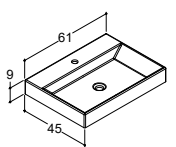

MARCATO FOR SOLID SURFACE COUNTERTOP SOLUTIONS
- For vanity unit height 48 cm

Width	Colour	Material	450.00	450.00	450.00
40,5 cm	White matt	Solid surface	532200003	532200003	532200003
-3/+3 mm	White matt without tap hole	Solid surface	532200103	532200103	532200103

Without overflow hole. Important - please note product information.

SOLID SURFACE COUNTERTOP FOR MARCATO - For vanity unit height 48 cm

Width	Colour	Position	557.00	557.00	557.00
120 cm	White matt	Centre	337061343	337061343	337061343

Please select 1x120 cm vanity unit

120 cm	White matt	Right	337064343	337064343	337064343

Please select 1x60 cm vanity unit and 1x60 cm base unit

120 cm	White matt	Left	337063343	337063343	337063343

Please select 1x60 cm vanity unit and 1x60 cm base unit

120 cm	White matt	Double	337062343	337062343	337062343

Please select 1x120 cm double vanity unit or 2x60 cm vanity unit

CANTO FOR WOODEN COUNTERTOP SOLUTIONS

Width	Colour	Material	-	-	543.00
61 cm	White	Porcelain	-	-	530506103
-5/+8 mm	White without tap hole	Porcelain			530506103-1

Without overflow hole. Important - please note product information.
Can be installed with concealed overflow system (see page 274)

WOODEN COUNTERTOP SOLUTIONS FOR CANTO

Width	Colour	Position	-	-	199.00
120 cm	Ash grey	Centre	-	-	335912198
	Oak	Centre	-	-	335912186
	Grey matt	Centre	-	-	335912103
	Lava	Centre	-	-	335912196