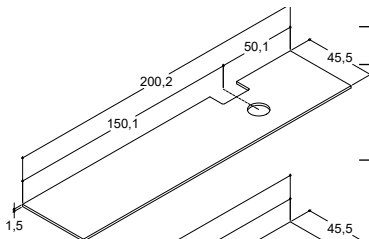

SOLID SURFACE COUNTERTOP TIL MARCATO - For vanity unit height 48 cm

Width	Colour	Position	803.00	803.00	803.00
200 cm	White matt	Right	337004343	337004343	337004343
Please select 1x100 cm vanity unit and 1x100 cm base unit					
200 cm	White matt	Left	337003343	337003343	337003343
Please select 1x100 cm vanity unit and 1x100 cm base unit