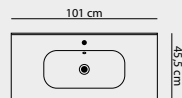

KANTATE

Genuine sanitary
porcelain