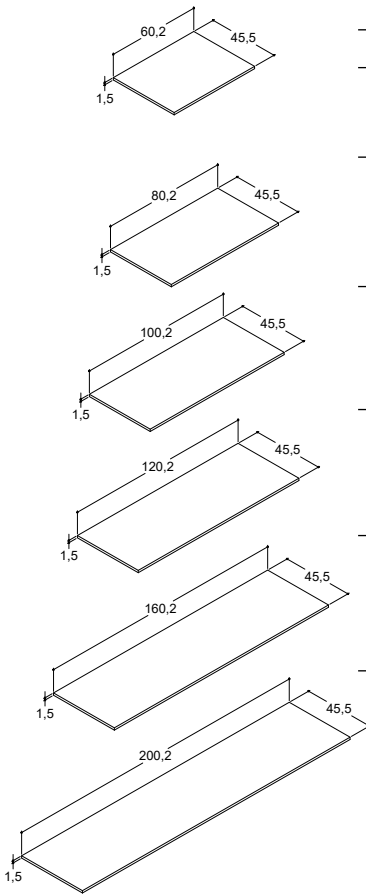

COUNTERTOP SOLUTIONS

SOLID SURFACE COUNTERTOP WITHOUT CUT-OUT - REQUIRES FULL FURNITURE SUPPORT BELOW THE COUNTERTOP

		ZARO	DSC	LUNA
Width	Colour	362.00	362.00	362.00
60 cm	White matt	337030043	337030043	337030043
		434.00	434.00	434.00
80 cm	White matt	337040043	337040043	337040043
		496.00	496.00	496.00
100 cm	White matt	337050043	337050043	337050043
		557.00	557.00	557.00
120 cm	White matt	337060043	337060043	337060043
		680.00	680.00	680.00
160 cm	White matt	337080043	337080043	337080043
		803.00	803.00	803.00
200 cm	White matt	337000043	337000043	337000043