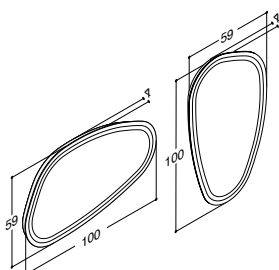

IP44 approved **A+**
Anti-mist pad cannot be used with this mirror.

**MIRROR CABINETS WITH TOP AND BASE ILLUMINATION
FOR ADJUSTABLE LED - Order 2 pcs. for 160 cm**

ZARO	DSC	LUNA
------	-----	------

Width	Cupboard	a) 1,162.00 b) 1,453.00*	1,076.00	1,017.00	
80 cm	Matt white lacquer ^{a)}	SP-57811-GB	-	-	
	Grey rubber ^{a)}	SP-57827-GB	-	-	
	Black rubber ^{a)}	SP-5784-GB	-	-	
	Driftwood ^{a)}	SP-5785-GB	-	-	
	Brushed walnut ^{a)}	SP-5783-GB	-	-	
	Bespoke colour ^{b)}	SP-57899-GB	-	-	
	*) + net colour fee £ 144.00				
	White matt		SP-57831-GB	-	-
	Black matt	-	SP-57833-GB	-	-
	Cedar grey	-	SP-57837-GB	-	-
White matt	-	-	-	SP-5780-GB	
White gloss	-	-	-	SP-5789-GB	
Grey matt	-	-	-	SP-57857-GB	
Ash grey	-	-	-	SP-57818-GB	
Oak	-	-	-	SP-57815-GB	
Lava	-	-	-	SP-57816-GB	