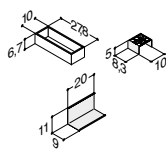

ZARO	DSC	LUNA
		a) 964.00 b) 1,205.00*		
Width	Cupboard		953.00	822.00
60 cm	Matt white lacquer ^{a)}	SP-57611-GB	-	-
	Grey rubber ^{a)}	SP-57627-GB	-	-
	Black rubber ^{a)}	SP-5764-GB	-	-
	Driftwood ^{a)}	SP-5765-GB	-	-
	Brushed walnut ^{a)}	SP-5763-GB	-	-
	Bespoke colour ^{b)}	SP-57699-GB	-	-
	*) + net colour fee £ 144.00			
	White matt		SP-57631-GB	
	Black matt	-	SP-57633-GB	-
	Cedar grey	-	SP-57637-GB	-
	White matt	-	-	SP-5760-GB
	White gloss	-	-	SP-5769-GB
	Grey matt	-	-	SP-57657-GB
	Ash grey	-	-	SP-57618-GB
	Oak	-	-	SP-57615-GB
	Lava	-	-	SP-57616-GB
	IP44 approved A			
	LED 2x8,5W, 2100-6500K, 2x700 lm. Incl. magnifying mirror, magnet, metal shelf, handles and shaver point and touch panel (max. 10W) fitted on right. Shaver point and touch panel fitted on left (max. 10W): Add L after the art. no. (SP-57xxx-GBL)			
Accessories:	Small tray	305210016	31.00	31.00
	Metal organiser for trays	515200247	12.50	12.50
	Metal shelf	545700047	12.50	12.50