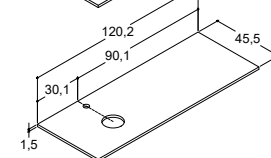

FRESCO 120,5 CM (Also available in 60,5, 80,5 and 100,5 cm)			ZARO	DSC	LUNA
Width	Colour	Material	672.00	-	672.00
120,5 cm -3/+3 mm	White	Crystal clear glass	535812303	-	535812303
Left basin					
			672.00	-	672.00
120,5 cm -3/+3 mm	White	Crystal clear glass	535812403	-	535812403
Right basin					
			806.00	806.00	806.00
120,5 cm -3/+3 mm	White	Crystal clear glass	535812203	535812203	535812203
Twin basin					
Without overflow hole. Important - please note product information. Can be installed with concealed overflow system (see page 274)					

ALLEGRO 120,2 CM - Vanity units for Allegro cannot be supplied with LED light
(Also available in 60,2, 80,2, 100,2 and 160,2D cm)

Width	Colour	Material	643.00	643.00	643.00
120,2 cm -0/+3 mm	White	Marble cast	230612003	230612003	230612003
			643.00	643.00	643.00
120,2 cm -0/+3 mm	White	Marble cast	230612203	230612203	230612203
Twin basin					

SONATE FOR SOLID SURFACE COUNTERTOP SOLUTIONS
- For vanity unit height 48 cm

Width	Colour	Material	450.00	450.00	450.00
45 cm -3/+3 mm	White matt	Solid surface	532100003	532100003	532100003
Without overflow hole. Important - please note product information.					

SOLID SURFACE COUNTERTOP FOR SONATE
- For vanity unit height 48 cm

Width	Colour	Position	557.00	557.00	557.00
120 cm	White matt, with hole for basin mixer	Centre	337061243	337061243	337061243
	White matt, without hole for basin mixer	Centre	337061143	337061143	337061143
Please select 120 cm vanity unit					
120 cm	White matt, with hole for basin mixer	Right	337064243	337064243	337064243
	White matt, without hole for basin mixer	Right	337064143	337064143	337064143
Please select 1x60 cm vanity unit and 1x60 cm base unit					
120 cm	White matt, with hole for basin mixer	Left	337063243	337063243	337063243