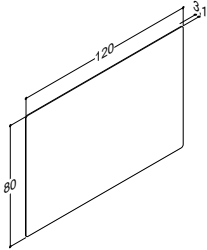

MIRRORS WITH SOFTLY CURVED CORNERS FOR ADJUSTABLE LED, HEIGHT 80 CM - OPTIONAL LED-LIGHTS (see page 246)

Width	Variant	Art. no.		
120 cm	Adjustable LED	92520	389.00	389.00
	Adjustable LED and anti-mist pad	92523	451.00	451.00
	Adjustable LED, centrally placed anti-mist pad, 30W	92524	451.00	451.00
IP44 approved