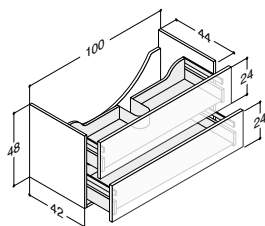

VANITY UNIT WITH 2 DRAWERS - HEIGHT 48 CM

Width	Colour		a) 1,334.00 b) 1,543.00 c) 1,668.00*	1,031.00	830.00
100 cm	Matt white lacquer, with integrated handle ^{a)}	K10012	-	-	-
	Grey rubber, with integrated handle ^{a)}	K70012	-	-	-
	Black rubber, with integrated handle ^{a)}	K40012	-	-	-
	Driftwood, with integrated handle ^{b)}	K50012	-	-	-
	Brushed walnut, with integrated handle ^{b)}	K80012	-	-	-
	Bespoke colour, with integrated handle ^{c)}	K990012	-	-	-
	*) + net colour fee £ 144.00				
	White matt, with integrated handle	-	-	Q10012	-
	Black matt, with integrated handle	-	-	Q30012	-
	Cedar grey, with integrated handle	-	-	Q70012	-
	White matt	-	-	-	N00951
	White gloss	-	-	-	N90959
	Grey matt	-	-	-	N70951
	Ash grey	-	-	-	N180951
	Oak	-	-	-	N150951
	Lava	-	-	-	N160951
	Framed white matt	-	-	-	N00954

For Minore, Sonate, Marcato and solid surface countertops:
Add V after the art. no. (XxxxxxV)