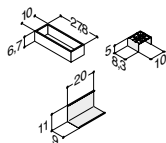

JUPITER LIGHT FOR MIRRORS AND MIRROR CABINETS WITH ADJUSTABLE LED

Width	Light source	71.00	71.00	71.00
Ø 8 cm	Chrome, LED 5,8W, 2100-6500K, 420 lm	190303880	190303880	190303880
	White, LED 5,8W, 2100-6500K, 420 lm	190303881	190303881	190303881
	IP44 approved A			
	Maximum 2 lights. Required driver comes with mirror/mirror cabinet.			

VENUS LIGHT FOR MIRRORS AND MIRROR CABINETS WITH ADJUSTABLE LED

Width	Light source	141.00	141.00	141.00
Ø 10 cm	LED 6,5W, 2100-6500K, 414 lm	190303890	190303890	190303890
	IP44 approved A			
	Maximum 2 lights. Required driver comes with mirror/mirror cabinet.