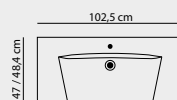

The washbasins come oversized in all widths, providing extra protection for the sides of your bathroom cabinets. See also the installation guide on page 206.

60 CM

80 CM

100 CM

120 CM

160 CM

ALLEGRO
Marble cast