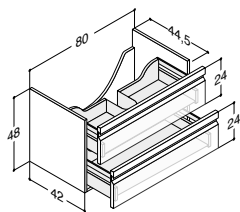

VANITY UNIT WITH 2 DRAWERS - HEIGHT 48 CM
- Order 2 pcs. for 160 cm basin and countertops with 2 cutouts

		ZARO	DSC	LUNA
		a) 1,223.00 b) 1,419.00 c) 1,529.00*		
Width	Colour		1,012.00	747.00
80 cm	Matt white lacquer, with integrated handle ^{a)}	K10332	-	-
	Grey rubber, with integrated handle ^{a)}	K70332	-	-
	Black rubber, with integrated handle ^{a)}	K40332	-	-
	Driftwood, with integrated handle ^{b)}	K50332	-	-
	Brushed walnut, with integrated handle ^{b)}	K80332	-	-
	Bespoke colour, with integrated handle ^{c)}	K990332	-	-
	*) + net colour fee £ 144.00			
	White matt, with integrated handle	-	Q10092	-
	Black matt, with integrated handle	-	Q30092	-
	Cedar grey, with integrated handle	-	Q70092	-
	White matt	-	-	N01451
	White gloss	-	-	N91459
	Grey matt	-	-	N71451
	Ash grey	-	-	N181451
	Oak	-	-	N151451
	Lava	-	-	N161451
	Framed white matt	-	-	N01454
For Sonate, Marcato and solid surface countertop: Add V after the art. no. (XxxxxxV)				
Add-on:	Incl. LED lighting in drawers. IP44 approved. Light source LED 2x3,4W, 3150K, 2x265 lm. Add L after the art. no. (XxxxxxL / XxxxxxLV).	a) 1,428.00 b) 1,625.00 c) 1,785.00	1,216.00	953.00
	Allegro only: LED lighting in drawers not possible	-	-	-
Add-on:	LED downlight to floor can be fitted upon request	194.00	194.00	194.00
Accessories:	Luna: Handles (see page 271)			
	Luna: Push-open kit for both drawers NP-80	-	-	127.00
	Centre drawer divider for top drawer. Order 2 pcs. 305230116	65.00	65.00	65.00
	Side drawer dividers for top drawer. Order 4 pcs. 305210016	31.00	31.00	31.00
	Set of rubber mats for drawers. Order 2 pcs. NM-8042	Inclusive	55.00	55.00
BASE UNIT WITH 2 DRAWERS - HEIGHT 48 CM - ONLY for countertops with 1 cut-out				
		a) 1,223.00 b) 1,419.00 c) 1,529.00*		
Width	Colour		1,012.00	747.00
80 cm	Matt white lacquer, with integrated handle ^{a)}	K10622V	-	-
	Grey rubber, with integrated handle ^{a)}	K70622V	-	-
	Black rubber, with integrated handle ^{a)}	K40622V	-	-
	Driftwood, with integrated handle ^{b)}	K50622V	-	-
	Brushed walnut, with integrated handle ^{b)}	K80622V	-	-
	Bespoke colour, with integrated handle ^{c)}	K990622V	-	-
	*) + net colour fee £ 144.00			
	White matt, with integrated handle	-	Q10362V	-
	Black matt, with integrated handle	-	Q30362V	-
	Cedar grey, with integrated handle	-	Q70362V	-
	White matt	-	-	N01841
	White gloss	-	-	N91849
	Grey matt	-	-	N71841
	Ash grey	-	-	N181841
	Oak	-	-	N151841
	Lava	-	-	N161841
	Framed white matt	-	-	N01844
For Sonate, Marcato and solid surface countertop: Add V after the art. no. (XxxxxxV)				
Add-on:	Incl. LED lighting in drawers. IP44 approved. Light source LED 2x3,4W, 3150K, 2x265 lm. Add L after the art. no. (XxxxxxL / XxxxxxLV).	a) 1,428.00 b) 1,625.00 c) 1,785.00	1,216.00	953.00
Add-on:	LED downlight to floor can be fitted upon request	194.00	194.00	194.00
Accessories:	Luna: Handles (see page 271)			
	Luna: Push-open kit for both drawers NP-80	-	-	127.00