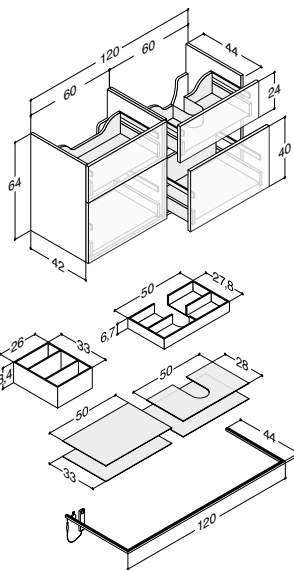

VANITY UNIT FOR RIGHT/LEFT BASIN WITH 4 DRAWERS
- HEIGHT 64 CM - For Fresco basin only