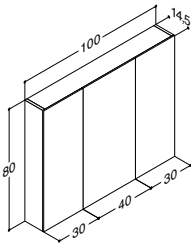

MIRROR CABINETS WITH 3 DOORS WITHOUT ILLUMINATION, FOR ADJUSTABLE LED - OPTIONAL LED LIGHTS (see next page)

		ZARO	DSC	LUNA
		a) 982.00		
		b) 1,228.00*		
Width	Cupboard			
100 cm	Matt white lacquer	SP-58111-GB	-	819.00
	Grey rubber	SP-58127-GB	-	-
	Black rubber	SP-5814-GB	-	-
	Driftwood	SP-5815-GB	-	-
	Brushed walnut	SP-5813-GB	-	-
	Bespoke colour ^{b)}	SP-58199-GB	-	-
	*) + net colour fee £ 144.00			
	White matt	-	-	SP-5810-GB
	White gloss	-	-	SP-5819-GB
	Grey matt	-	-	SP-58157-GB
	Ash grey	-	-	SP-58118-GB
	Oak	-	-	SP-58115-GB
	Lava	-	-	SP-58116-GB
IP44 approved A				
For LED underlight: Add U after SP in the art. no. (SPU-58xxx-GB)		a) 1,271.00	-	1,012.00
		b) 1,589.00		
Incl. magnifying mirror, magnet, metal shelf and shaver point and touch panel fitted on right (max. 10W). (Underlight 1x5W, 2100-6500K, 410 lm). IP44 approved.				
Shaver point and touch panel fitted on left (max. 10W):				
Add L after the art. no. (SP(U)-58xxx-GBL)				
Internal lighting can be fitted using a separate special article number:				
Add S after the art. no. (SP(U)-58xxx-GBS or SP(U)-58xxx-GBLS) and order add-on:				
Internal lighting can be fitted using a separate special article number:				
Add S after the art. no. (SP(U)-58xxx-GBS or SP(U)-58xxx-GBLS) and order add-on:				
Add-on:	60 cm centre vertical LED light profile	2004	290.00	-
A	2x5W, 2100-6500K, 2x410 lm, inside both sides			290.00
Accessories:	Small tray	305210016	31.00	-
	Metal organiser for trays	515200247	12.50	-
	Metal shelf	545700047	12.50	-

MIRROR CABINETS WITH 2 DOORS, VERTICAL ILLUMINATION - ADJUSTABLE LED - OPTIONAL LED LIGHTS (see next page)