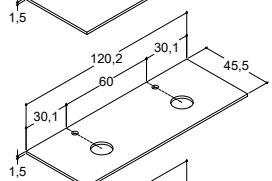

MARCATO FOR SOLID SURFACE COUNTERTOP SOLUTIONS
- For vanity unit height 48 cm

Width	Colour	Material	450.00	450.00	450.00
40,5 cm	White matt	Solid surface	532200003	532200003	532200003
-3/+3 mm	White matt without tap hole	Solid surface	532200103	532200103	532200103

Without overflow hole. Important - please note product information.

SOLID SURFACE COUNTERTOP FOR MARCATO - For vanity unit height 48 cm

Width	Colour	Position	557.00	557.00	557.00
120 cm	White matt	Centre	337061343	337061343	337061343

Please select 1x120 cm vanity unit

120 cm	White matt	Right	337064343	337064343	337064343

Please select 1x60 cm vanity unit and 1x60 cm base unit

120 cm	White matt	Left	337063343	337063343	337063343

Please select 1x60 cm vanity unit and 1x60 cm base unit

120 cm	White matt	Double	337062343	337062343	337062343

Please select 1x120 cm double vanity unit or 2x60 cm vanity unit

CANTO FOR WOODEN COUNTERTOP SOLUTIONS

Width	Colour	Material	-	-	543.00
61 cm	White	Porcelain	-	-	530506103
-5/+8 mm	White without tap hole	Porcelain			530506103-1

Without overflow hole. Important - please note product information.
Can be installed with concealed overflow system (see page 274)

WOODEN COUNTERTOP SOLUTIONS FOR CANTO

Width	Colour	Position	-	-	199.00
120 cm	Ash grey	Centre	-	-	335912198
	Oak	Centre	-	-	335912186
	Grey matt	Centre	-	-	335912103
	Lava	Centre	-	-	335912196