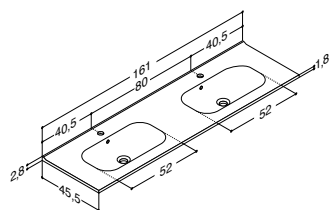

IP44 approved **A**

Maximum 2 lights. Required driver comes with mirror/mirror cabinet.

FURNITURE WIDTH 160 CM

KANTATE 161 CM (Also available in 61, 81, 101, 101D, 121 and 121D cm)

ZARO	DSC	LUNA
------	-----	------