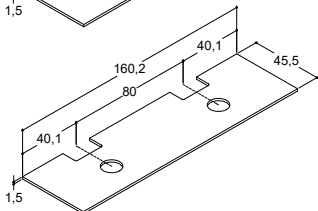

160 cm	White matt	Double	337082343	337082343	337082343

Please select 2x80 cm vanity units

CANTO FOR WOODEN COUNTERTOP SOLUTIONS

Width	Colour	Material	-	-	543.00
61 cm	White	Porcelain	-	-	530506103
-5/+8 mm	White without tap hole	Porcelain	-	-	530506103-1

Without overflow hole. Important - please note product information.
Can be installed with concealed overflow system (see page 274)