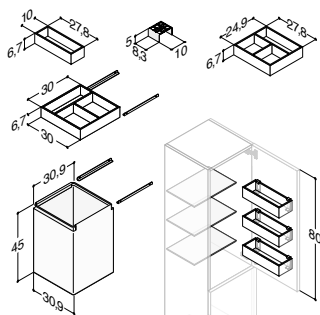

a) 932.00		
			b) 1,118.00		
			c) 1,166.00*		
Width	Colour			-	-
35 cm	Matt white lacquer, with integrated handle, left hand hinged a)	K10442		-	-
	Matt white lacquer, with integrated handle, right hand hinged a)	K10452		-	-
	Grey rubber, with integrated handle, left hand hinged a)	K70442		-	-
	Grey rubber, with integrated handle, right hand hinged a)	K70452		-	-
	Black rubber, with integrated handle, left hand hinged a)	K40442		-	-
	Black rubber, with integrated handle, right hand hinged a)	K40452		-	-
	Driftwood, with integrated handle, left hand hinged b)	K50442		-	-
	Driftwood, with integrated handle, right hand hinged b)	K50452		-	-
	Brushed walnut, with integrated handle, left hand hinged b)	K80442		-	-
	Brushed walnut, with integrated handle, right hand hinged b)	K80452		-	-
	Bespoke colour, with integrated handle, left hand hinged c)	K990442		-	-
	Bespoke colour, with integrated handle, right hand hinged c)	K990452		-	-
*) + net colour fee £ 144.00					

Internal lighting can be fitted using a separate special article number:

Add S after the art. no. (KxxxxxS) and order add-on:

Add-on:	60 cm centre vertical LED light profile 6,3W, 3150K, 560 lm. Fitted on top left	2002	194.00	-	-
A+	60 cm centre vertical LED light profile 6,3W, 3150K, 560 lm. Fitted on top right	2003	194.00	-	-
IP21 approved. NB: Internal light must be fitted opposite hinge side.					
Accessories:	10 cm tray, depth 27,8 cm	305210016	31.00	-	-
	Metal organiser for trays	515200247	12.50	-	-
	25 cm tray, depth 27,8 cm	305220016	43.00	-	-
	Cupboard tray with runners	305222016	60.00	-	-
	Laundry bag with runners	190032020	56.00	-	-
	Accessory pack - 3 trays and 3 shelves	195050610	141.00	-	-

TALL UNITS WITH 1 DOOR AND 2 DRAWERS - HEIGHT 160 CM - DEPTH 35,5 CM