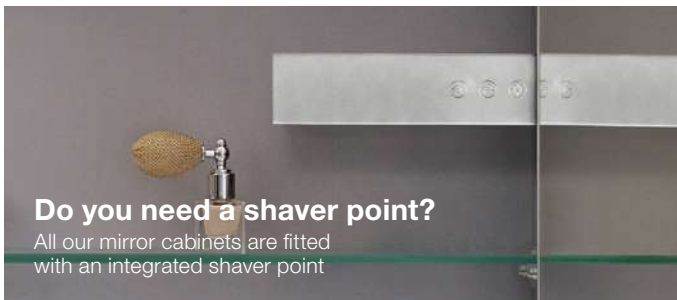

Do you need a shaver point?

All our mirror cabinets are fitted with an integrated shaver point