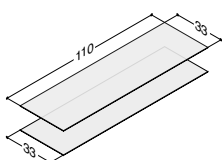

ZARO	DSC	LUNA
Add-on:	Incl. LED lighting in drawers. IP44 approved. Light source LED 2x3,4W, 3150K, 2x265 lm. Add L after the art. no. (XXXXXXL / XXXXXXLV).	a) 1,428.00 b) 1,625.00 c) 1,785.00	1,216.00	953.00
Add-on:	LED downlight to floor can be fitted upon request	194.00	194.00	194.00
Accessories:	Luna: Handles (see page 271)			
	Luna: Push-open kit for both drawers NP-80	-	-	127.00
	Set of rubber mats for drawers NM-8542	Inclusive	55.00	55.00
		a) 1,334.00 b) 1,543.00 c) 1,668.00*	1,031.00	830.00
100 cm	Matt white lacquer, with integrated handle ^{a)}	K10632V	-	-
	Grey rubber, with integrated handle ^{a)}	K70632V	-	-
	Black rubber, with integrated handle ^{a)}	K40632V	-	-
	Driftwood, with integrated handle ^{b)}	K50632V	-	-
	Brushed walnut, with integrated handle ^{b)}	K80632V	-	-
	Bespoke colour, with integrated handle ^{c)}	K990632V	-	-
	*) + net colour fee £ 144.00			
	White matt, with integrated handle	-	Q10372V	-
	Black matt, with integrated handle	-	Q30372V	-
	Cedar grey, with integrated handle	-	Q70372V	-
	White matt	-	-	N01851
	White gloss	-	-	N91859
	Grey matt	-	-	N71851
	Ash grey	-	-	N181851
	Oak	-	-	N151851
	Lava	-	-	N161851
	Framed white matt	-	-	N01854
	For Sonate, Marcato and solid surface countertop: Add V after the art. no. (XXXXXXV)			
Add-on:	Incl. LED lighting in drawers. IP44 approved. Light source LED 2x4,4W, 3150K, 2x340 lm. Add L after the art. no. (XXXXXXL / XXXXXXLV).	a) 1,565.00 b) 1,773.00 c) 1,957.00	1,259.00	1,059.00
Add-on:	LED downlight to floor can be fitted upon request	194.00	194.00	194.00
Accessories:	Luna: Handles (see page 271)			
	Luna: Push-open kit for both drawers NP-100	-	-	127.00
	Set of rubber mats for drawers NM-10542	Inclusive	64.00	64.00
		a) 1,498.00 b) 1,733.00 c) 1,873.00*	1,162.00	955.00
120 cm	Matt white lacquer, with integrated handle ^{a)}	K10642V	-	-
	Grey rubber, with integrated handle ^{a)}	K70642V	-	-
	Black rubber, with integrated handle ^{a)}	K40642V	-	-
	Driftwood, with integrated handle ^{b)}	K50642V	-	-
	Brushed walnut, with integrated handle ^{b)}	K80642V	-	-
	Bespoke colour, with integrated handle ^{c)}	K990642V	-	-
	*) + net colour fee £ 144.00			
	White matt, with integrated handle	-	Q10382V	-
	Black matt, with integrated handle	-	Q30382V	-
	Cedar grey, with integrated handle	-	Q70382V	-
	White matt	-	-	N01861
	White gloss	-	-	N91869
	Grey matt	-	-	N71861
	Ash grey	-	-	N181861
	Oak	-	-	N151861
	Lava	-	-	N161861
	Framed white matt	-	-	N01864
	For Sonate, Marcato and solid surface countertop: Add V after the art. no. (XXXXXXV)			
Add-on:	Incl. LED lighting in drawers. IP44 approved. Light source LED 2x5,3W, 3150K, 2x415 lm. Add L after the art. no. (XXXXXXL / XXXXXXLV).	a) 1,750.00 b) 1,984.00 c) 2,188.00	1,414.00	1,206.00
Add-on:	LED downlight to floor can be fitted upon request	194.00	194.00	194.00
Accessories:	Luna: Handles (see page 271)			
	Luna: Push-open kit for both drawers NP-120	-	-	127.00
	Set of rubber mats for drawers NM-12542	Inclusive	67.00	67.00