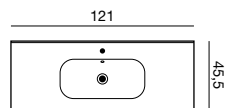

KANTATE 120

Washbasin £ 672.- Art. no. 531912003

Vanity unit £ 955.- Art. no. N181791

Mirror £ 566.- Art. no. 92320

2 handles £ 90.- Art. no. 189509643

Nb. The adjustable touch panel on the mirror is visible. See page 157.