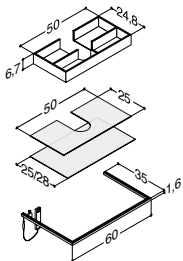

Width	Colour		a) 1,044.00 b) 1,216.00 c) 1,305.00*	741.00	641.00
60 cm	Matt white lacquer, with integrated handle a)	K10312	-	-	-
	Grey rubber, with integrated handle a)	K70312	-	-	-
	Black rubber, with integrated handle a)	K40312	-	-	-
	Driftwood, with integrated handle b)	K50312	-	-	-
	Brushed walnut, with integrated handle b)	K80312	-	-	-
	Bespoke colour, with integrated handle c)	K990312	-	-	-
	*) + net colour fee £ 144.00				
	White matt, with integrated handle	-	-	Q10102	-
	Black matt, with integrated handle	-	-	Q30102	-
	Cedar grey, with integrated handle	-	-	Q70102	-
	White matt	-	-	-	N01411
	White gloss	-	-	-	N91419
	Grey matt	-	-	-	N71411
	Ash grey	-	-	-	N181411
	Oak	-	-	-	N151411
	Lava	-	-	-	N161411
	Framed white matt	-	-	-	N01414
Add-on:	Incl. LED lighting in drawers. IP44 approved. Light source LED 2x2,4W, 3150K, 2x185 lm. Add L after the art. no. (XxxxxxxL).		a) 1,228.00 b) 1,366.00 c) 1,535.00	924.00	824.00
Add-on:	LED downlight to floor can be fitted upon request		194.00	194.00	194.00
Accessories:	Luna: Handles (see page 271)				
	Luna: Push-open kit for both drawers	NP-60	-	-	127.00
	Drawer divider for top drawer	305231116	65.00	65.00	65.00
	Set of rubber mats for drawers	NM-6133	Inclusive	47.00	47.00
	Set of rubber mats for drawers with integrated light	NM-6133E	Inclusive	47.00	47.00
	Lighting profile for use below washbasins, dimmable (see page 272)	NL-6035	135.00	135.00	135.00