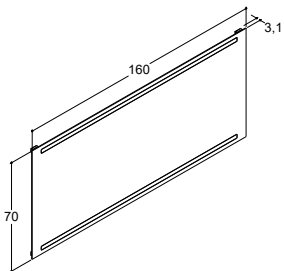

WIDTH 160 CM

VANITY UNIT WITH 2 DOORS - HEIGHT 48 CM - Order 2 pcs. til 160 cm vanity unit

		ZARO	DSC	LUNA
Width	Colour	-	-	434.00
80 cm	White matt	-	-	N01461
	White gloss	-	-	N91469
	Grey matt	-	-	N71461
	Ash grey	-	-	N181461
	Oak	-	-	N151461
	Lava	-	-	N161461
	Framed white matt	-	-	N01464
For Sonate, Marcato and solid surface countertop: Add V after the art. no. (XxxxxxV)				
Add-on:	LED downlight to floor can be fitted upon request	-	-	194.00
Accessories:	Luna: Handles (see page 271)			
	Shelf, alu-look	NH-804247	-	80.00

VANITY UNIT WITH 2 DRAWERS - HEIGHT 64 CM - Order 2 pcs. for 160 cm vanity unit

		ZARO	DSC	LUNA
Width	Colour	-	1,012.00	747.00
80 cm	White matt, with integrated handle	-	Q10252	-
	Black matt, with integrated handle	-	Q30252	-
	Cedar grey, with integrated handle	-	Q70252	-
	White matt	-	-	N01771
	White gloss	-	-	N91779
	Grey matt	-	-	N71771
	Ash grey	-	-	N181771
	Oak	-	-	N151771
	Lava	-	-	N161771
	Framed white matt	-	-	N01774
Add-on:	Incl. LED lighting in drawers. IP44 approved. Light source LED 2x3,4W, 3150K, 2x265 lm. Add L after the art. no. (XxxxxxL / XxxxxxLV).	-	1,216.00	953.00
	Allegro only: LED lighting in drawers not possible	-	-	-
Add-on:	LED downlight to floor can be fitted upon request	-	194.00	194.00
Accessories:	Luna: Handles (see page 271)			
	Luna: Push-open kit for both drawers	NP-80	-	127.00
	Centre drawer divider for top drawer. Order 2 pcs.	305230116	-	65.00
	Side drawer dividers for top drawer. Order 4 pcs.	305210016	-	31.00
	Divider for the lower drawer	305250016	-	78.00
	Set of rubber mats for drawers. Order 2 pcs.	NM-8042	-	55.00

MIRRORS WITH HORIZONTAL INTEGRATED LIGHTING - ADJUSTABLE LED

Width	Light source	Art. no.	ZARO	DSC	LUNA
160 cm	LED 2x14,4W, 2100-6500K, 2x1160 lm	92330	653.00	653.00	653.00
IP44 approved A					
Add-on:	Anti-mist pad 30W (Self adhesive to be attached during installation). Please order 2 anti-mist pads for twin solutions	NV-3737	49.00	49.00	49.00

MIRRORS WITH SOFTLY CURVED CORNERS FOR ADJUSTABLE LED, HEIGHT 80 CM - OPTIONAL LED-LIGHTS (see page 253)

Width	Variant	Art. no.	ZARO	DSC	LUNA
160 cm	Adjustable LED	92530	433.00	433.00	433.00
	Adjustable LED, twin-fitted anti-mist pad, 2x30W	92534	496.00	496.00	496.00
IP44 approved