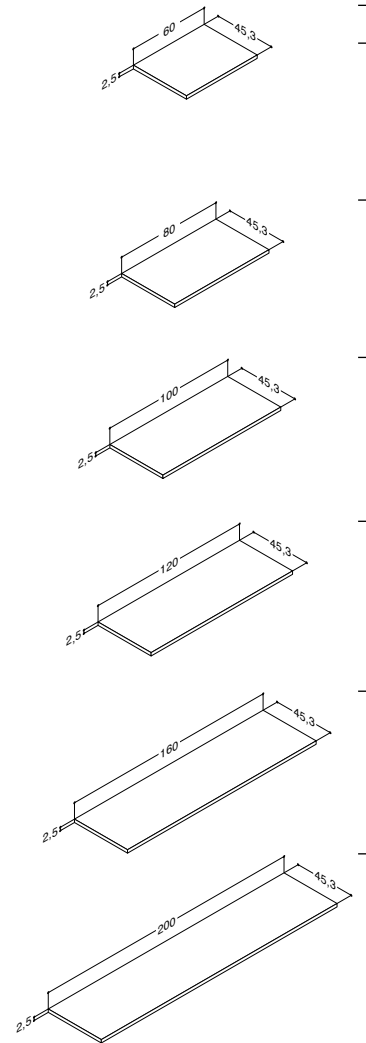

WOODEN COUNTERTOP SOLUTIONS BESPOKE MEASUREMENTS		ZARO	DSC	LUNA
Width	Colour	-	-	-
45,3 cm	Ash grey	-	-	Please enquire for price
	Oak	-	-	
	Grey matt	-	-	
	Lava	-	-	
Worktops can be made in bespoke measurements. Please send drawing. Maximum: X 275,0 cm / Y 45,3 cm				