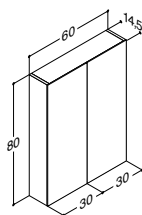

**MIRROR CABINETS WITHOUT ILLUMINATION, FOR ADJUSTABLE LED
- OPTIONAL LED LIGHTS (see next page)**