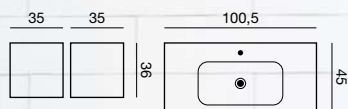

FRESCO 100

Washbasin £ 619.- Art. no. 535810003

Vanity unit £ 830.- Art. no. N160951

Mirror cabinet £ 886.- Art. no. SP-59016-GB

Light £ 163.- Art. no. 190303902

2 handles £ 44.- Art. no. 189542128

Accessories:

2 tall base units £ 602.- Art. no. N161941

2 work tops £ 132.- Art. no. ST-35016

2 handles £ 32.- Art. no. 189542028