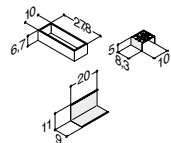

JUPITER LIGHT FOR MIRRORS AND MIRROR CABINETS WITH ADJUSTABLE LED

Width	Light source	71.00	71.00	71.00
Ø 8 cm	Chrome, LED 5,8W, 2100-6500K, 420 lm	190303880	190303880	190303880
	White, LED 5,8W, 2100-6500K, 420 lm	190303881	190303881	190303881

IP44 approved **A**

Maximum 2 lights. Required driver comes with mirror/mirror cabinet.

VENUS LIGHT FOR MIRRORS AND MIRROR CABINETS WITH ADJUSTABLE LED

Width	Light source	141.00	141.00	141.00
Ø 10 cm	LED 6,5W, 2100-6500K, 414 lm	190303890	190303890	190303890

IP44 approved **A**

Maximum 2 lights. Required driver comes with mirror/mirror cabinet.

STRATOS LIGHT FOR MIRRORS AND MIRROR CABINETS WITH ADJUSTABLE LED

Width	Light source	163.00	163.00	163.00
80 cm	LED 8,7W, 2100-6500K, 650 lm	190303902	190303902	190303902

IP44 approved **A**

Required driver comes with mirror/mirror cabinet.