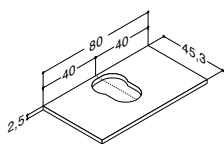

WOODEN COUNTERTOP SOLUTIONS FOR CANTO

Width	Colour	Position	-	-	157.00
80 cm	Ash grey	Centre	-	-	335908198
	Oak	Centre	-	-	335908186
	Grey matt	Centre	-	-	335908103
	Lava	Centre	-	-	335908196