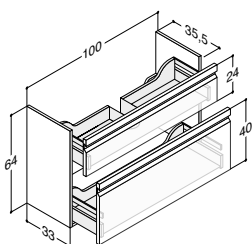

VANITY UNIT FOR MINI MENUET WITH 2 DRAWERS - HEIGHT 64 CM

Width	Colour	-	999.00	804.00
100 cm	White matt, with integrated handle	-	Q10202	-
	Black matt, with integrated handle	-	Q30202	-
	Cedar grey, with integrated handle	-	Q70202	-