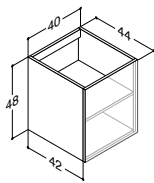

BASE UNIT WITH 1 DOOR, FOR COUNTERTOP SOLUTIONS - HEIGHT 48 CM				
Width	Colour	-	-	306.00
40 cm	White matt	-	-	N02091
	White gloss	-	-	N92099
	Grey matt	-	-	N72091
	Ash grey	-	-	N182091
	Oak	-	-	N152091
	Lava	-	-	N162091
	Framed white matt	-	-	N02094
Add-on:	LED downlight to floor can be fitted upon request	-	-	194.00
Accessories:	Luna: Handles (see page 271)			
	Shelf, alu-look	NH-404247	-	80.00