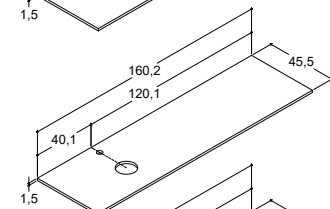

FURNITURE WIDTH 160 CM

KANTATE 161 CM (Also available in 61, 81, 101, 101D, 121 and 121D cm)

ZARO	DSC	LUNA

Width	Colour	Material	1,087.00	1,087.00	1,087.00
161 cm -5/+16 mm	White	Porcelain	531926003	531926003	531926003

Twin basin. Please select 2x80cm vanity units for this basin.

ALLEGRO 160,2 CM - Vanity units for Allegro cannot be supplied with LED light

(Also available in 60,2, 80,2, 100,2, 120,2 and 120,2D cm)

Width	Colour	Material	823.00	823.00	823.00
160,2 cm -0/+3 mm	White	Marble cast	230616203	230616203	230616203

Twin basin. Please select 2x80cm vanity units for this basin.

SONATE FOR SOLID SURFACE COUNTERTOP SOLUTIONS - For vanity unit height 48 cm

Width	Colour	Material	450.00	450.00	450.00
45 cm -3/+3 mm	White matt	Solid surface	532100003	532100003	532100003

Without overflow hole. Important - please note product information.

SOLID SURFACE COUNTERTOP FOR SONATE

- For vanity unit height 48 cm

Width	Colour	Position	680.00	680.00	680.00
160 cm	White matt, with hole for basin mixer	Right	337084243	337084243	337084243

	White matt, without hole for basin mixer	Right	337084143	337084143	337084143

Please select 1x80 cm vanity unit and 1x80 cm base unit

160 cm	White matt, with hole for basin mixer	Left	337083243	337083243	337083243

	White matt, without hole for basin mixer	Left	337083143	337083143	337083143

Please select 1x80 cm vanity unit and 1x80 cm base unit

160 cm	White matt, with hole for basin mixer	Double	337082243	337082243	337082243

	White matt, without hole for basin mixer	Double	337082143	337082143	337082143

Please select 2x80 cm vanity units