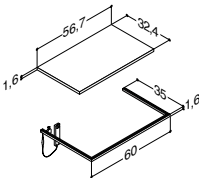

VANITY UNIT FOR MINI MENUET WITH 2 DOORS - HEIGHT 48 CM

Width	Colour		-	-	388.00
60 cm	White matt	-	-	-	N01421
	White gloss	-	-	-	N91429
	Grey matt	-	-	-	N71421
	Ash grey	-	-	-	N181421
	Oak	-	-	-	N151421
	Lava	-	-	-	N161421
	Framed white matt	-	-	-	N01424
Add-on:	LED downlight to floor can be fitted upon request		-	-	194.00
Accessories:	Luna: Handles (see page 271)				
	Shelf, alu-look	NH-603347	-	-	55.00
	Lighting profile for use below washbasins, dimmable (see page 272)	NL-6035	-	-	135.00