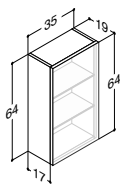

CABINETS

WALL CABINET WITH 1 REVERSIBLE DOOR - HEIGHT 64 CM - DEPTH 19 CM

		ZARO	DSC	LUNA
Width	Colour	-	-	234.00
35 cm	White matt	-	-	N00661
	White gloss	-	-	N90669
	Grey matt	-	-	N70661
	Ash grey	-	-	N180661
	Oak	-	-	N150661
	Lava	-	-	N160661
	Framed white matt	-	-	N00664