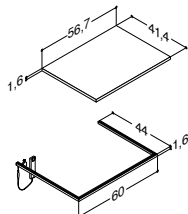

VANITY UNIT WITH 2 DOORS - HEIGHT 48 CM

		ZARO	DSC	LUNA
Width	Colour	-	-	384.00
60 cm	White matt	-	-	N01401
	White gloss	-	-	N91409
	Grey matt	-	-	N71401
	Ash grey	-	-	N181401
	Oak	-	-	N151401
	Lava	-	-	N161401
	Framed white matt	-	-	N01404

For Minore, Sonate, Marcato and solid surface countertops:

Add V after the art. no. (NxxxxxV)

Add-on: LED downlight to floor can be fitted upon request

Accessories: Luna: Handles (see page 271)

Shelf, alu-look

NH-604247

Lighting profile for use below washbasins, dimmable (see page 272)

NL-6044

194.00

80.00

141.00

VANITY UNIT WITH 2 DRAWERS - HEIGHT 64 CM

Width	Colour	-	765.00	660.00
60 cm	White matt, with integrated handle	-	Q10242	-
	Black matt, with integrated handle	-	Q30242	-
	Cedar grey, with integrated handle	-	Q70242	-

White matt

White gloss

Grey matt

Ash grey

Oak

Lava

Framed white matt

N01761

N91769

N71761

N181761

N151761

N161761

N01764

For Minore: **Add V after the art. no. (XxxxxxV)**

Add-on: Incl. LED lighting in drawers. IP44 approved. Light source LED 2x2,4W, 3150K, 2x185 lm. **Add L after the art. no. (XxxxxxL / XxxxxxLV).**

Allegro only: LED lighting in drawers not possible

Add-on: LED downlight to floor can be fitted upon request

Accessories: Luna: Handles (see page 271)

Luna: Push-open kit for both drawers

NP-60

Drawer divider for top drawer

305230116

Divider for the lower drawer

305250016

Set of rubber mats for drawers

NM-6042

Lighting profile for use below washbasins, dimmable (see page 272)

NL-6044

947.00

844.00

194.00

194.00

127.00

65.00

78.00

47.00

141.00

MIRRORS WITH HORIZONTAL INTEGRATED LIGHTING - ADJUSTABLE LED

Width	Light source	Art. no.			
60 cm	LED 2x5,3W, 2100-6500K, 430 lm	92360	367.00	367.00	367.00

IP44 approved **A**

Add-on: Anti-mist pad 30W (Self adhesive to be attached during installation)

NV-3737

49.00

49.00

49.00