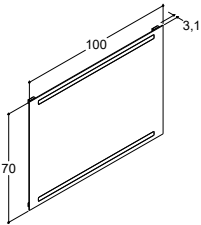

MIRRORS WITH HORIZONTAL INTEGRATED LIGHTING - ADJUSTABLE LED

Width	Light source	Art. no.			
100 cm	LED 2x9,2W, 2100-6500K, 2x750 lm	92300	491.00	491.00	491.00
	IP44 approved A				
Add-on:	Anti-mist pad 30W (Self adhesive to be attached during installation)	NV-3737	49.00	49.00	49.00