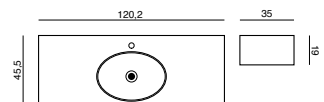

SONATE 120

Washbasin £ 450.- Art. no. 532100003

Vanity unit £ 1,162.- Art. no. Q10022V

Worktop £ 557.- Art. no. 337061243

Wall unit £ 349.- Art. no. Q10042

Wall unit £ 349.- Art. no. Q10172

Mirror £ 566.- Art. no. 92320

Nb. The adjustable touch panel on the mirror is visible.