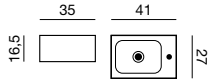

MICRO MENUET 40

Washbasin £ 196.- Art. no. 534404003
Vanity unit £ 389.- Art. no. K10132 (left hand hinged)
Mirror £ 297.- Art. no. 92540
Light £ 71.- Art. no. 190303880

Accessories:

Wall unit £ 470.- Art. no. K10052
Prices do not include internal illumination.

**Nb. The adjustable touch panel on the mirror is visible.
See page 77.**