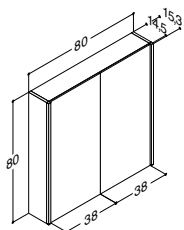

MIRROR CABINETS WITH VERTICAL ILLUMINATION - ADJUSTABLE LED - OPTIONAL LED LIGHTS - Order 2 pcs. for 160 cm

ZARO	DSC	LUNA
------	-----	------

Width	Cupboard	ZARO	DSC	LUNA
80 cm	White matt	-	-	841.00
	White gloss	-	-	SP-5980-GB
	Grey matt	-	-	SP-5989-GB
	Ash grey	-	-	SP-59857-GB
	Oak	-	-	SP-59818-GB
	Lava	-	-	SP-59815-GB
	Lava	-	-	SP-59816-GB