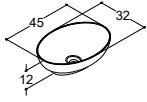

SONATE FOR SOLID SURFACE COUNTERTOP SOLUTIONS
- For vanity unit height 48 cm

ZARO	DSC	LUNA

Width	Colour	Material	450.00	450.00	450.00
45 cm	White matt	Solid surface	532100003	532100003	532100003
-3/+3 mm					

Without overflow hole. Important - please note product information.

SOLID SURFACE COUNTERTOP FOR SONATE - For vanity unit height 48 cm

Width	Colour	Position	362.00	362.00	362.00
60 cm	White matt, with hole for basin mixer	Centre	337031243	337031243	337031243
	White matt, without hole for basin mixer	Centre	337031143	337031143	337031143

MARCATO FOR SOLID SURFACE COUNTERTOP SOLUTIONS
- For vanity unit height 48 cm

Width	Colour	Material	450.00	450.00	450.00
40,5 cm	White matt	Solid surface	532200003	532200003	532200003
	White matt without tap hole	Solid surface	532200103	532200103	532200103

Without overflow hole. Important - please note product information.

SOLID SURFACE COUNTERTOP FOR MARCATO - For vanity unit height 48 cm

Width	Colour	Position	362.00	362.00	362.00
60 cm	White matt	Centre	337031343	337031343	337031343

VANITY UNIT WITH 2 DRAWERS - HEIGHT 48 CM

Width	Colour		765.00	660.00
60 cm	Matt white lacquer, with integrated handle ^{a)}	K10292	-	-
	Grey rubber, with integrated handle ^{a)}	K70292	-	-
	Black rubber, with integrated handle ^{a)}	K40292	-	-
	Driftwood, with integrated handle ^{b)}	K50292	-	-
	Brushed walnut, with integrated handle ^{b)}	K80292	-	-
	Bespoke colour, with integrated handle ^{c)}	K990292	-	-
	*) + net colour fee £ 144.00			
	White matt, with integrated handle	-	Q10082	-
	Black matt, with integrated handle	-	Q30082	-
	Cedar grey, with integrated handle	-	Q70082	-
	White matt	-	-	N01331
	White gloss	-	-	N91339
	Grey matt	-	-	N71331
	Ash grey	-	-	N181331
	Oak	-	-	N151331
	Lava	-	-	N161331
	Framed white matt	-	-	N01334

For Minore, Sonate, Marcato and solid surface countertops: