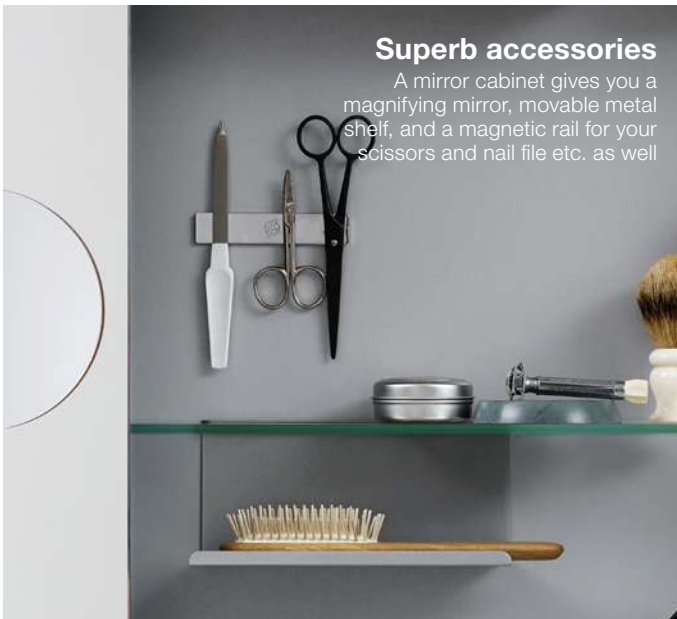

A neat little detail

Concealed recessed handle in the mirror cabinet. You can also fit the accompanying chrome handles

Good working light over the washbasin

Add LED underlight to your mirror cabinet

Superb accessories

A mirror cabinet gives you a magnifying mirror, movable metal shelf, and a magnetic rail for your scissors and nail file etc. as well

Great lighting effects and overall view

Selected mirror cabinets are available with internal LED lighting