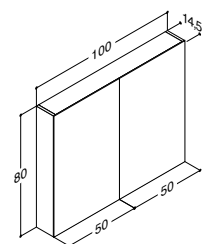

**MIRROR CABINETS WITH 2 DOORS WITHOUT ILLUMINATION,
FOR ADJUSTABLE LED - OPTIONAL LED LIGHTS (see page 259)**

a) 831.00

b) 1,039.00*

-

693.00

Width	Cupboard	a) 831.00 b) 1,039.00*	-	693.00	
100 cm	Matt white lacquer	SP-58011-GB	-	-	
	Grey rubber	SP-58027-GB	-	-	
	Black rubber	SP-5804-GB	-	-	
	Driftwood	SP-5805-GB	-	-	
	Brushed walnut	SP-5803-GB	-	-	
	Bespoke colour^{b)}	SP-58099-GB	-	-	
	*) + net colour fee £ 144.00				
	White matt	-		-	SP-5800-GB
	White gloss	-		-	SP-5809-GB
	Grey matt	-		-	SP-58057-GB
Ash grey	-		-	SP-58018-GB	
Oak	-		-	SP-58015-GB	
Lava	-		-	SP-58016-GB	

IP44 approved **A**

For LED underlight: **Add U after SP in the art. no. (SPU-58xxx-GB)**

a) 1,120.00

b) 1,400.00

-

886.00

Incl. magnifying mirror, magnet, metal shelf and shaver point and touch panel fitted on right (max. 10W). (Underlight 1x5W, 2100-6500K, 410 lm). IP44 approved. Shaver point and touch panel fitted on left (max. 10W): **Add L after the art. no. (SP(U)-58xxx-GBL)**

Internal lighting can be fitted using a separate special article number:

Add S after the art. no. (SP(U)-58xxx-GBS or SP(U)-58xxx-GBLS) and order add-on: