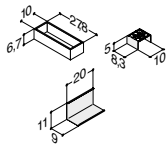

IP44 approved **A+**
Anti-mist pad cannot be used with this mirror.

**MIRROR CABINETS WITH TOP AND BASE ILLUMINATION
FOR ADJUSTABLE LED - Order 2 pcs. for 160 cm**

ZARO	DSC	LUNA
------	-----	------

Width	Cupboard	a) 1,162.00 b) 1,453.00*	1,076.00	1,017.00	
80 cm	Matt white lacquer ^{a)}	SP-57811-GB	-	-	
	Grey rubber ^{a)}	SP-57827-GB	-	-	
	Black rubber ^{a)}	SP-5784-GB	-	-	
	Driftwood ^{a)}	SP-5785-GB	-	-	
	Brushed walnut ^{a)}	SP-5783-GB	-	-	
	Bespoke colour ^{b)}	SP-57899-GB	-	-	
	*) + net colour fee £ 144.00				
	White matt		SP-57831-GB	-	-
	Black matt	-	SP-57833-GB	-	-
	Cedar grey	-	SP-57837-GB	-	-
White matt	-	-	-	SP-5780-GB	
White gloss	-	-	-	SP-5789-GB	
Grey matt	-	-	-	SP-57857-GB	
Ash grey	-	-	-	SP-57818-GB	
Oak	-	-	-	SP-57815-GB	
Lava	-	-	-	SP-57816-GB	