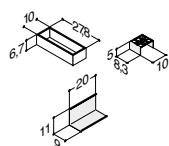

Add-on:				
60 cm centre vertical LED light profile	2004	290.00	-	290.00
A 2x5W, 2100-6500K, 2x410 lm, inside both sides				
Accessories:				
Small tray	305210016	31.00	-	31.00
Metal organiser for trays	515200247	12.50	-	12.50
Metal shelf	545700047	12.50	-	12.50