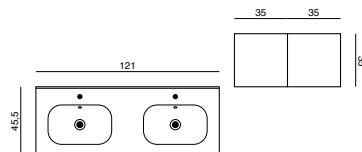

Accessories:

Tall unit £ 791.- Art. no. Q70052 (left hand hinged)

Tall unit £ 791.- Art. no. Q70062 (right hand hinged)

Nb. The adjustable touch panel on the mirror is visible.