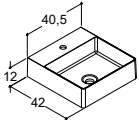

MARCATO FOR SOLID SURFACE COUNTERTOP SOLUTIONS
- For vanity unit height 48 cm

ZARO	DSC	LUNA

Width	Colour	Material	450.00	450.00	450.00
40,5 cm	White matt	Solid surface	532200003	532200003	532200003
-3/+3 mm	White matt without tap hole	Solid surface	532200103	532200103	532200103

Without overflow hole. Important - please note product information.