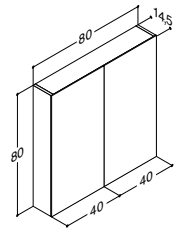

**MIRROR CABINETS WITHOUT ILLUMINATION, FOR ADJUSTABLE
LED - OPTIONAL LED LIGHTS (see next page) - Order 2 pcs. for 160 cm**