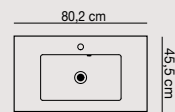

MINORE

Solid surface
(Also available without tap hole)

The washbasins come oversized in all widths, providing extra protection for the sides of your bathroom cabinets. See also the installation guide on page 206.