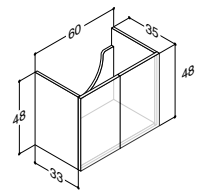

VANITY UNIT FOR MINI MENUET WITH 2 DOORS - HEIGHT 48 CM

Width	Colour		-	-	388.00
60 cm	White matt	-	-	-	N01421
	White gloss	-	-	-	N91429
	Grey matt	-	-	-	N71421
	Ash grey	-	-	-	N181421
	Oak	-	-	-	N151421
	Lava	-	-	-	N161421
	Framed white matt	-	-	-	N01424
Add-on:	LED downlight to floor can be fitted upon request		-	-	194.00
Accessories:	Luna: Handles (see page 271)				
	Shelf, alu-look	NH-603347	-	-	55.00
	Lighting profile for use below washbasins, dimmable (see page 272)	NL-6035	-	-	135.00