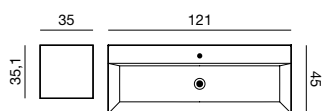

Nb. The adjustable touch panel on the mirror is visible. See page 157.

Andante

Now it is easy to find space for your things

Stylish mirror with rounded corners for which you select the lights yourself. Shown here with the rectangular Stratos light, which gives good light for the mirror and washbasin whilst giving a pleasant upward lighting effect. Providing contrast to the stringent lines of the Canto washbasin. You can also choose to soften the lines up with the more traditional Andante washbasin with its soft shapes and deep bowl. The tall cabinet has a mirror and trays, which can be removed, on the inside of the door. The trays are made from solid, oiled oak and the open shelf is ideal for wicker baskets, which creates a comfortable atmosphere.