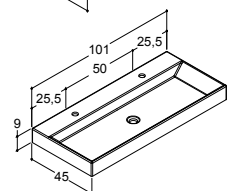

MINORE 100,2 CM (Also available in 60,2, 100,2, 120,2 and 120,2D cm)			ZARO	DSC	LUNA
Width	Colour	Material	743.00	743.00	743.00
100,2 cm	White matt	Solid surface	337110003	337110003	337110003
0/+3 mm	White matt without tap hole	Solid surface	337110103	337110103	337110103
ANDANTE 102,5 CM (Also available in 82,5 and 124,4 cm)					
Width	Colour	Material	619.00	619.00	619.00
102,5 cm	White	Porcelain	536610003	536610003	536610003
-5/+10 mm					
MENUET 101 CM (Also available in 61, 81, 121 and 121D cm)					
Width	Colour	Material	619.00	619.00	619.00
101 cm	White	Porcelain	534110103	534110103	534110103
-5/+10 mm					
KANTATE 101 CM (Also available in 61, 81, 121, 121D and 161D cm)					
Width	Colour	Material	619.00	619.00	619.00
101 cm	White	Porcelain	531910003	531910003	531910003
-5/+10 mm					
			743.00	743.00	743.00
101 cm	White	Porcelain	531911003	531911003	531911003
-5/+10 mm					
2 tap holes					
CANTO 101 CM (Also available in 61, 81, 121 and 121D cm)					
Width	Colour	Material	743.00	743.00	743.00
101 cm	White	Porcelain	530510103	530510103	530510103
-5/+10 mm	White without tap hole	Porcelain	530510103-1	530510103-1	530510103-1
Without overflow hole. Important - please note product information. Can be installed with concealed overflow system (see page 274)					
			743.00	743.00	743.00
101 cm	White	Porcelain	530510203	530510203	530510203
-5/+10 mm	White without tap hole	Porcelain	530510103-1	530510103-1	530510103-1
2 tap holes					
Without overflow hole. Important - please note product information. Can be installed with concealed overflow system (see page 274)					
FRESCO 100,5 CM (Also available in 60,5, 80,5 and 120,5L, 120,5R and 120,5D cm)					
Width	Colour	Material	619.00	619.00	619.00
100,5 cm	White	Crystal clear glass	535810003	535810003	535810003
-3/+3 mm					
Without overflow hole. Important - please note product information. Can be installed with concealed overflow system (see page 274)					
ALLEGRO 100,2 CM - Vanity units for Allegro cannot be supplied with LED light (Also available in 60,2, 80,2 and 120,2, 120,2D and 160,2D cm)					
Width	Colour	Material	522.00	522.00	522.00
100,2 cm	White	Marble cast	230610003	230610003	230610003
-0/+3 mm					
SONATE FOR SOLID SURFACE COUNTERTOP SOLUTIONS - For vanity unit height 48 cm					
Width	Colour	Material	450.00	450.00	450.00
45 cm	White matt	Solid surface	532100003	532100003	532100003
-3/+3 mm					
Without overflow hole. Important - please note product information.