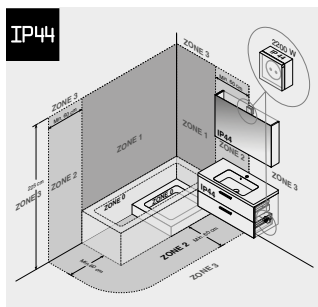

IP44
Zone 2 approved (0-60 cm from shower). See page 210.

These are sample pictures. Products may vary in model and design.