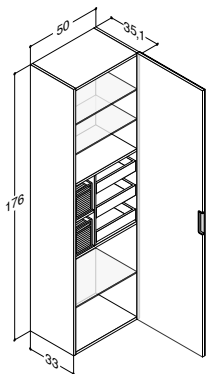

**TALL UNITS WITH MIRROR DOOR OR DECOR FINISH
- HEIGHT 176 CM - DEPTH 35,1 CM**

		ZARO	DSC	LUNA
Width	Colour	-	-	959.00
50 cm	White matt, left hand hinged	-	-	N02071
	White matt, right hand hinged	-	-	N02081
	White matt with mirror door, left hand hinged	-	-	N01871
	White matt with mirror door, right hand hinged	-	-	N01881
	White gloss, left hand hinged	-	-	N92079
	White gloss, right hand hinged	-	-	N92089
	White gloss with mirror door, left hand hinged	-	-	N91879
	White gloss with mirror door, right hand hinged	-	-	N91889
	Grey matt, left hand hinged	-	-	N72071
	Grey matt, right hand hinged	-	-	N72081
	Grey matt with mirror door, left hand hinged	-	-	N71871
	Grey matt with mirror door, right hand hinged	-	-	N71881
	Ash grey, left hand hinged	-	-	N182071
	Ash grey, right hand hinged	-	-	N182081
	Ash grey with mirror door, left hand hinged	-	-	N181871
	Ash grey with mirror door, right hand hinged	-	-	N181881
	Oak, left hand hinged	-	-	N152071
	Oak, right hand hinged	-	-	N152081
	Oak with mirror door, left hand hinged	-	-	N151871
	Oak with mirror door, right hand hinged	-	-	N151881
	Lava, left hand hinged	-	-	N162071
	Lava, right hand hinged	-	-	N162081
	Lava with mirror door, left hand hinged	-	-	N161871
	Lava with mirror door, right hand hinged	-	-	N161881

Cabinet top and base in alu look. The mirror door has alu look finish internally.
The wood decor finish has a vertical grain structure. Internal layout: 3 trays and 2 baskets.

Internal lighting can be fitted using a separate special article number:

Add S after the art. no. (NxxxxxS) and order add-on:

Add-on:	40 cm centre vertical LED light profile 5,1W, 3150K, 420 lm. Fitted on top left	2000	-	-	194.00
A+	40 cm centre vertical LED light profile 5,1W, 3150K, 420 lm. Fitted on top right	2001	-	-	194.00

IP21 approved. NB: Internal light must be fitted opposite hinge side.