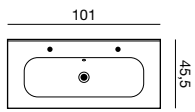

KANTATE D 100

Washbasin £ 743.- Art. no. 531911003
Vanity unit £ 1,334.- Art. no. K70012
Mirror £ 814.- Art. no. 188748000