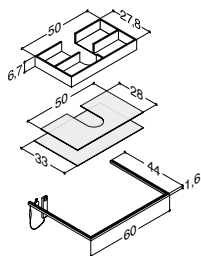

Width	Colour		765.00	660.00
60 cm	Matt white lacquer, with integrated handle ^{a)}	K10292	-	-
	Grey rubber, with integrated handle ^{a)}	K70292	-	-
	Black rubber, with integrated handle ^{a)}	K40292	-	-
	Driftwood, with integrated handle ^{b)}	K50292	-	-
	Brushed walnut, with integrated handle ^{b)}	K80292	-	-
	Bespoke colour, with integrated handle ^{c)}	K990292	-	-
	*) + net colour fee £ 144.00			
	White matt, with integrated handle	-	Q10082	-
	Black matt, with integrated handle	-	Q30082	-
	Cedar grey, with integrated handle	-	Q70082	-
	White matt	-	-	N01331
	White gloss	-	-	N91339
	Grey matt	-	-	N71331
	Ash grey	-	-	N181331
	Oak	-	-	N151331
	Lava	-	-	N161331
	Framed white matt	-	-	N01334

For Minore, Sonate, Marcato and solid surface countertops:

Add V after the art. no. (XxxxxxV)

Add-on:	Incl. LED lighting in drawers. IP44 approved. Light source LED 2x2,4W, 3150K, 2x185 lm. Add L after the art. no. (XxxxxxxL / XxxxxxxLV).	a) 1,293.00 b) 1,480.00 c) 1,617.00	947.00	844.00

Add-on:	Allegro only: LED lighting in drawers not possible	-	-	-

Add-on:	LED downlight to floor can be fitted upon request	194.00	194.00	194.00

Accessories:	Luna: Handles (see page 271)			
	Luna: Push-open kit for both drawers	NP-60	-	127.00
	Drawer divider for top drawer	305230116	65.00	65.00
	Set of rubber mats for drawers	NM-6042	Inclusive	47.00
	Lighting profile for use below washbasins, dimmable (see page 272)	NL-6044	141.00	141.00