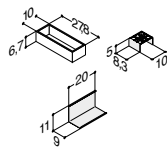

Width	Cupboard	a) 777.00 b) 972.00*	-	648.00	
80 cm	Matt white lacquer ^{a)}	SP-58811-GB	-	-	
	Grey rubber ^{a)}	SP-58827-GB	-	-	
	Black rubber ^{a)}	SP-5884-GB	-	-	
	Driftwood ^{a)}	SP-5885-GB	-	-	
	Brushed walnut ^{a)}	SP-5883-GB	-	-	
	Bespoke colour ^{b)}	SP-58899-GB	-	-	
	*) + net colour fee £ 144.00				
	White matt	-	-	-	SP-5880-GB
	White gloss	-	-	-	SP-5889-GB
	Grey matt	-	-	-	SP-58857-GB
Ash grey	-	-	-	SP-58818-GB	
Oak	-	-	-	SP-58815-GB	
Lava	-	-	-	SP-58816-GB	

IP44 approved **A**

For LED underlight: **Add U after SP in the art. no. (SPU-58xxx-GB)**

a) 1,066.00
b) 1,333.00

Incl. magnifying mirror, magnet, metal shelf and shaver point and touch panel fitted on right (max. 10W). (Underlight 1x5W, 2100-6500K, 410 lm). IP44 approved. Shaver point and touch panel fitted on left (max. 10W): **Add L after the art. no. (SP(U)-58xxx-GBL)**

Internal lighting can be fitted using a separate special article number:

Add S after the art. no. (SP(U)-58xxx-GBS or SP(U)-58xxx-GBLS) and order add-on:

Add-on:	60 cm centre vertical LED light profile 2x5W, 2100-6500K, 2x410 lm, inside both sides	2004	290.00	-	290.00
Accessories:	Small tray	305210016	31.00	-	31.00
	Metal organiser for trays	515200247	12.50	-	12.50
	Metal shelf	545700047	12.50	-	12.50