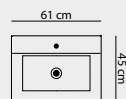

CANTO

Genuine sanitary
porcelain
(also available without
tap holes)