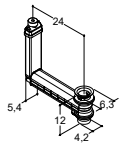

COLLAR			ZARO	DSC	LUNA
Width	Variant	Material	10.50	10.50	10.50
Ø 35 mm	Collar for installation through vanity carcass (set of 2 pcs.)	White pvc	9541	9541	9541
NB! Internal measurements			7.50	7.50	7.50
Ø 56 mm	Collar for installation through vanity carcass	White pvc	9513	9513	9513
NB! Internal measurements					
BOTTLE TRAPS AND WASTE FITTINGS					
Material	Variant	Contents	112.00	112.00	112.00
Chrome	1 1/4" bottle trap set	Incl. waste pipe and wall cover	4881143	4881143	4881143
			140.00	140.00	140.00
Chrome	1 1/4" bottle trap set	Incl. waste pipe and wall cover	4881243	4881243	4881243
			34.00	34.00	34.00
Chrome	1 1/4" basin waste	Push-open	4882143	4882143	4882143
			34.00	34.00	34.00
Chrome	1 1/4" basin waste	Fixed	4883143	4883143	4883143
CONCEALED OVERFLOW SYSTEM					
Material	Variant		63.00	63.00	63.00
White pvc	Concealed overflow system - suitable for Fresco and Canto basins only		4893643	4893643	4893643
SATURN WALL LIGHT (230 VOLT)					
Width	Light source		256.00	256.00	256.00
Ø 12 cm	Chrome, LED 8,4W, 3000K, 630 lm		190302610	190302610	190302610
IP44 approved A+					
JUPITER CEILING LIGHT (230 VOLT)					
Width	Light source		79.00	79.00	79.00
Ø 8 cm	Chrome, LED 5,1W, 3150K, 430 lm		190302851	190302851	190302851
	White, LED 5,1W, 3150K, 430 lm		190302850	190302850	190302850
IP44 approved A+					
The LED lamp can be dimmed using a compatible LED trailing edge dimmer. Check www.dansani.co.uk for further information. Approved for installations in ceilings with insulation					
JUPITER PENDANT CEILING LIGHT (230 VOLT)					
Width	Light source		79.00	79.00	79.00
Ø 8 cm	Chrome, LED 5,1W, 3150K, 430 lm		190302841	190302841	190302841
	White, LED 5,1W, 3150K, 430 lm		190302840	190302840	190302840
IP44 approved A+					
The LED lamp can be dimmed using a compatible LED trailing edge dimmer. Check www.dansani.co.uk for further information.					
VENUS CEILING LIGHT (230 VOLT)					
Width	Light source		256.00	256.00	256.00
Ø 15 cm	LED 12W, 3000K, 705 lm		190302611	190302611	190302611
The LED lamp can be dimmed using a compatible LED trailing edge dimmer. Check www.dansani.co.uk for further information.					
IP44 approved A+