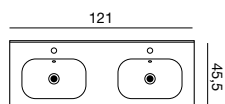

KANTATE D 120

Washbasin £ 806.- Art. no. 531922003
Vanity unit £ 955.- Art. no. N01804
Mirror cabinet £ 888.- Art. no. SP-5830-GB
Light £ 201.- Art. no. 190303903
2 handles £ 32.- Art. no. 189509443