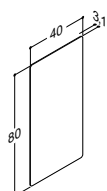

MIRRORS WITH SOFTLY CURVED CORNERS FOR ADJUSTABLE LED - OPTIONAL LED-LIGHTS (see next page)

Width	Variant	Art. no.		-	297.00
40 cm	Adjustable LED	92540	297.00	-	297.00
	Adjustable LED and centrally placed anti-mist pad, 30W	92543	359.00	-	359.00

IP44 approved **A**