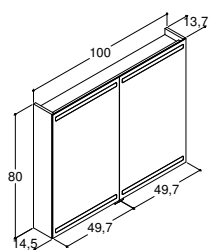

**MIRROR CABINETS WITH TOP AND BASE ILLUMINATION
- ADJUSTABLE LED**

ZARO

DSC

LUNA

Width	Cupboard	a) 1,250.00 b) 1,563.00*	1,139.00	1,098.00	
100 cm	Matt white lacquer^{a)}	SP-57111-GB	-	-	
	Grey rubber^{a)}	SP-57127-GB	-	-	
	Black rubber^{a)}	SP-5714-GB	-	-	
	Driftwood	SP-5715-GB	-	-	
	Brushed walnut^{a)}	SP-5713-GB	-	-	
	Bespoke colour^{b)}	SP-57199-GB	-	-	
	*) + net colour fee £ 144.00				
	White matt			SP-57131-GB	-
	Black matt	-		SP-57133-GB	-
	Cedar grey	-		SP-57137-GB	-
White matt	-		-	SP-5710-GB	
White gloss	-		-	SP-5719-GB	
Grey matt	-		-	SP-57157-GB	
Ash grey	-		-	SP-57118-GB	
Oak	-		-	SP-57115-GB	
Lava	-		-	SP-57116-GB	

IP44 approved **A**

LED 2x15W, 2100-6500K, 2x1000 lm. Incl. magnifying mirror, magnet, metal shelf, handles and shaver point and touch panel (max. 10W) fitted on right. Shaver point and touch panel fitted on left (max. 10W): **Add L after the art. no. (SP-57xxx-GBL)**