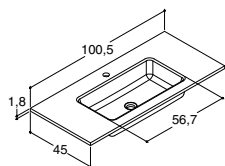

MINORE 100,2 CM (Also available in 60,2, 100,2, 120,2 and 120,2D cm)			ZARO	DSC	LUNA
Width	Colour	Material	743.00	743.00	743.00
100,2 cm	White matt	Solid surface	337110003	337110003	337110003
0/+3 mm	White matt without tap hole	Solid surface	337110103	337110103	337110103
ANDANTE 102,5 CM (Also available in 82,5 and 124,4 cm)					
Width	Colour	Material	619.00	619.00	619.00
102,5 cm	White	Porcelain	536610003	536610003	536610003
-5/+10 mm					
MENUET 101 CM (Also available in 61, 81, 121 and 121D cm)					
Width	Colour	Material	619.00	619.00	619.00
101 cm	White	Porcelain	534110103	534110103	534110103
-5/+10 mm					
KANTATE 101 CM (Also available in 61, 81, 121, 121D and 161D cm)					
Width	Colour	Material	619.00	619.00	619.00
101 cm	White	Porcelain	531910003	531910003	531910003
-5/+10 mm					
			743.00	743.00	743.00
101 cm	White	Porcelain	531911003	531911003	531911003
-5/+10 mm					
2 tap holes					
CANTO 101 CM (Also available in 61, 81, 121 and 121D cm)					
Width	Colour	Material	743.00	743.00	743.00
101 cm	White	Porcelain	530510103	530510103	530510103
-5/+10 mm	White without tap hole	Porcelain	530510103-1	530510103-1	530510103-1
Without overflow hole. Important - please note product information. Can be installed with concealed overflow system (see page 274)					
			743.00	743.00	743.00
101 cm	White	Porcelain	530510203	530510203	530510203
-5/+10 mm	White without tap hole	Porcelain	530510103-1	530510103-1	530510103-1
2 tap holes					
Without overflow hole. Important - please note product information. Can be installed with concealed overflow system (see page 274)					
FRESCO 100,5 CM (Also available in 60,5, 80,5 and 120,5L, 120,5R and 120,5D cm)					
Width	Colour	Material	619.00	619.00	619.00
100,5 cm	White	Crystal clear glass	535810003	535810003	535810003
-3/+3 mm					
Without overflow hole. Important - please note product information. Can be installed with concealed overflow system (see page 274)					
ALLEGRO 100,2 CM - Vanity units for Allegro cannot be supplied with LED light (Also available in 60,2, 80,2 and 120,2, 120,2D and 160,2D cm)					
Width	Colour	Material	522.00	522.00	522.00
100,2 cm	White	Marble cast	230610003	230610003	230610003
-0/+3 mm					
SONATE FOR SOLID SURFACE COUNTERTOP SOLUTIONS - For vanity unit height 48 cm					
Width	Colour	Material	450.00	450.00	450.00
45 cm	White matt	Solid surface	532100003	532100003	532100003
-3/+3 mm					
Without overflow hole. Important - please note product information.