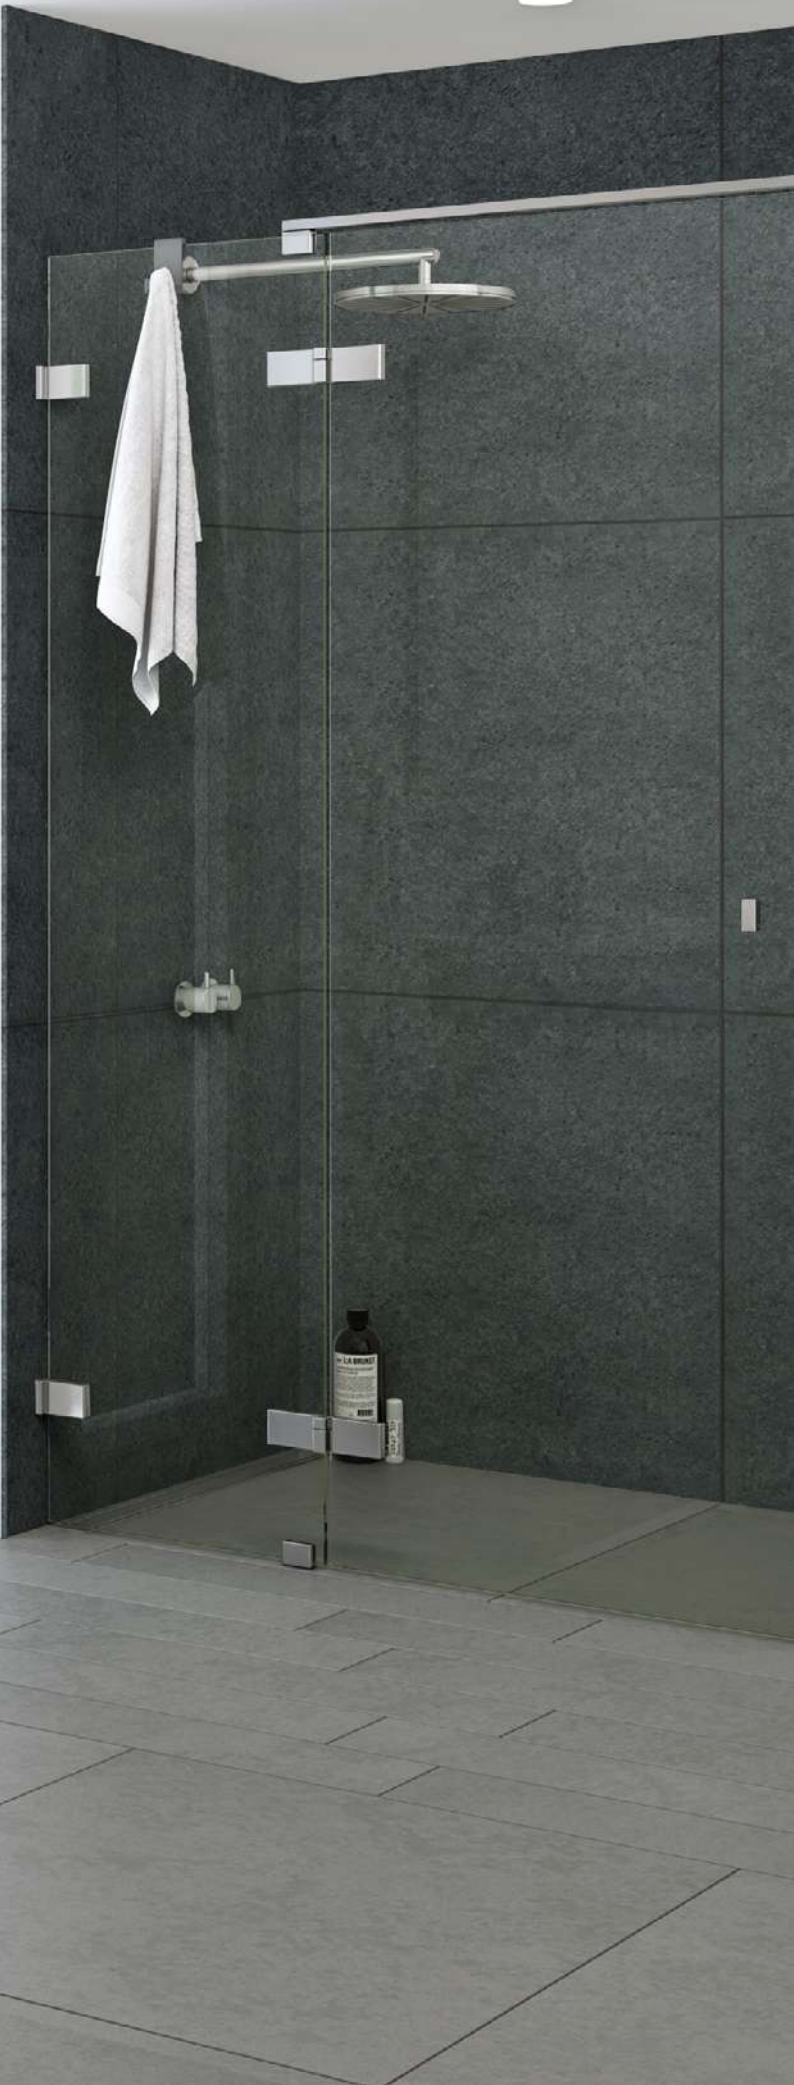

KANTATE 120

Washbasin £ 672.- Art. no. 531912003

Vanity unit £ 955.- Art. no. N181791

Mirror £ 566.- Art. no. 92320

2 handles £ 90.- Art. no. 189509643

Nb. The adjustable touch panel on the mirror is visible. See page 157.

Take advantage of a large bathroom, where there is room for extra storage in our spacious tall cabinets.

2 tall units £ 1,170.- Art. no. N180741

4 handles £ 64.- Art. no. 189509443

Prices do not include internal illumination.