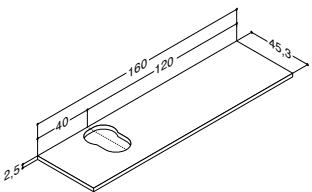

160 cm	Ash grey	Left	-	-	335916398
	Oak	Left	-	-	335916386
	Grey matt	Left	-	-	335916303
	Lava	Left	-	-	335916396

Please select 1 x 80cm vanity unit and 1 x 80cm base unit