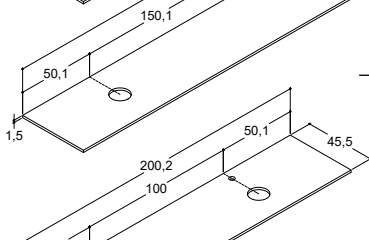

200 cm	White matt, with hole for basin mixer	Double	337002243	337002243	337002243
	White matt, without hole for basin mixer	Double	337002143	337002143	337002143

Please select 2x100 cm vanity unit