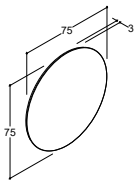

CIRCULAR MIRROR - WITH AMBIENT LIGHTING

Width	Light source	Art. no.		
75 cm	LED 20W 3150k, 1520 lm	5274000010	410.00	410.00
IP44 approved A+				
Add-on:	Anti-mist pad 30W (Self adhesive to be attached during installation).	NV-3050	49.00	49.00