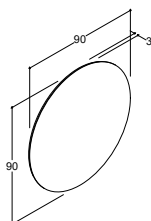

CIRCULAR MIRROR - WITH AMBIENT LIGHTING WITHOUT ADJUSTABLE LED

Width	Light source	Art. no.			
90 cm	LED 20W 3150k, 1630 lm	527409010	460.00	460.00	460.00