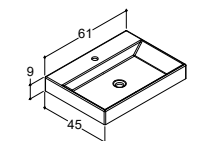

VANITY UNIT FOR MINI MENUET WITH 2 DRAWERS - HEIGHT 64 CM

ZARO

DSC

LUNA

Width	Colour	ZARO	DSC	LUNA
60 cm	White matt, with integrated handle	-	741.00	641.00
	Black matt, with integrated handle	-	Q10182	-
	Cedar grey, with integrated handle	-	Q30182	-
		-	Q70182	-

	White matt	-	-	N01701
	White gloss	-	-	N91709
	Grey mat	-	-	N71701
	Ash grey	-	-	N181701
	Oak	-	-	N151701
	Lava	-	-	N161701
	Framed white matt	-	-	N01704

Add-on: Incl. LED lighting in drawers. IP44 approved. Light source LED 2x2,4W, 3150K, 2x185 lm. **Add L after the art. no. (XxxxxxxL).**

Add-on: LED downlight to floor can be fitted upon request

Accessories: Luna: Handles (see page 271)

Luna: Push-open kit for both drawers	NP-60	-	-	127.00
Drawer divider for top drawer	305231116	-	65.00	65.00
Set of rubber mats for drawers	NM-6133	-	47.00	47.00
Set of rubber mats for drawers with integrated light	NM-6133E	-	47.00	47.00
Lighting profile for use below washbasins, dimmable (see page 272)	NL-6035	-	135.00	135.00

MINORE 60,2 CM (Also available in 80,2, 100,2, 120,2 and 120,2D cm)

Width	Colour	Material	543.00	543.00	543.00
60,2 cm	White matt	Solid surface	337106003	337106003	337106003
0/+3 mm	White matt without tap hole	Solid surface	337106103	337106103	337106103

MENUET 61 CM (Also available in 81, 101, 121 and 121D cm)

Width	Colour	Material	334.00	334.00	334.00
61 cm	White	Porcelain	534806003	534806003	534806003
-5/+6 mm					

KANTATE 61 CM (Also available in 81, 101, 101D, 121, 121D and 161D cm)

Width	Colour	Material	334.00	334.00	334.00
61 cm	White	Porcelain	531906003	531906003	531906003
-5/+6 mm					

CANTO 61 CM (Also available in 81, 101, 101D, 121 and 121D cm)

Width	Colour	Material	543.00	543.00	543.00
61 cm	White	Porcelain	530506103	530506103	530506103
-5/+6 mm	White without tap hole	Porcelain	530506103-1	530506103-1	530506103-1

Without overflow hole. Important - please note product information. Can be installed with concealed overflow system (see page 274)

FRESCO 60,5 CM (Also available in 80,5, 100,5 and 120,5L, 120,5R and 120,5D cm)

Width	Colour	Material	474.00	474.00	474.00
60,5 cm	White	Crystal clear glass	535806003	535806003	535806003
-3/+3 mm					

Without overflow hole. Important - please note product information. Can be installed with concealed overflow system (see page 274)

ALLEGRO 60,2 CM - Vanity units for Allegro cannot be supplied with LED light
(Also available in 80,2, 100,2 and 120,2, 120,2D and 160,2D cm)

Width	Colour	Material	352.00	352.00	352.00
60,2 cm	White	Marble cast	230606003	230606003	230606003
-0/+3 mm