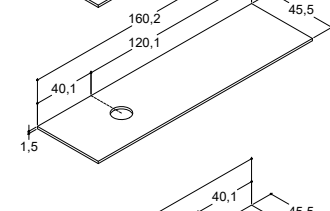

160 cm	White matt, with hole for basin mixer	Double	337082243	337082243	337082243

	White matt, without hole for basin mixer	Double	337082143	337082143	337082143

Please select 2x80 cm vanity units