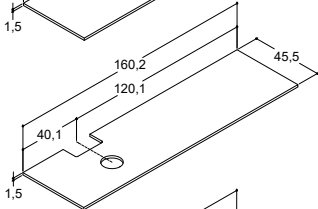

160 cm	White matt	Left	337083343	337083343	337083343

Please select 1x80 cm vanity unit and 1x80 cm base unit