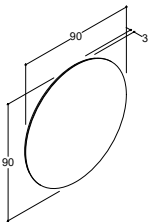

CIRCULAR MIRROR - WITH AMBIENT LIGHTING

Width	Light source	Art. no.	ZARO	DSC	LUNA
90 cm	LED 20W 3150k, 1630 lm	527409010	460.00	460.00	460.00
	IP44 approved A+				
Add-on:	Anti-mist pad 30W (Self adhesive to be attached during installation).	NV-3050	49.00	49.00	49.00