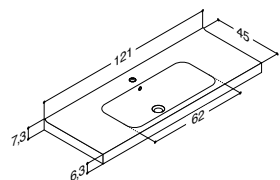

MENUET 121 CM (Also available in 61, 81 and 101 cm)

Width	Colour	Material	672.00	672.00	672.00
121 cm	White	Porcelain	534212103	534212103	534212103
-5/+12 mm					
			806.00	806.00	806.00
121 cm	White	Porcelain	534812203	534812203	534812203
-5/+12 mm