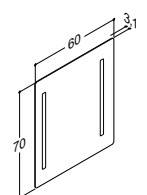

MIRRORS WITH VERTICAL INTEGRATED LIGHTING - ADJUSTABLE LED

Width	Light source	Art. no.			
60 cm	LED 2x7,2W, 2100-6500K, 2x610 lm	92460	353.00	353.00	353.00

IP44 approved **A**

Add-on: Anti-mist pad 30W (Self adhesive to be attached during installation)

NV-3050

49.00

49.00

49.00