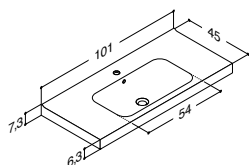

MINORE 100,2 CM (Also available in 60,2, 100,2, 120,2 and 120,2D cm)			ZARO	DSC	LUNA
Width	Colour	Material	743.00	743.00	743.00
100,2 cm	White matt	Solid surface	337110003	337110003	337110003
0/+3 mm	White matt without tap hole	Solid surface	337110103	337110103	337110103
ANDANTE 102,5 CM (Also available in 82,5 and 124,4 cm)					
Width	Colour	Material	619.00	619.00	619.00
102,5 cm	White	Porcelain	536610003	536610003	536610003
-5/+10 mm					
MENUET 101 CM (Also available in 61, 81, 121 and 121D cm)					
Width	Colour	Material	619.00	619.00	619.00
101 cm	White	Porcelain	534110103	534110103	534110103
-5/+10 mm					
KANTATE 101 CM (Also available in 61, 81, 121, 121D and 161D cm)					
Width	Colour	Material	619.00	619.00	619.00
101 cm	White	Porcelain	531910003	531910003	531910003
-5/+10 mm					
			743.00	743.00	743.00
101 cm	White	Porcelain	531911003	531911003	531911003
-5/+10 mm					
2 tap holes					
CANTO 101 CM (Also available in 61, 81, 121 and 121D cm)					
Width	Colour	Material	743.00	743.00	743.00
101 cm	White	Porcelain	530510103	530510103	530510103
-5/+10 mm	White without tap hole	Porcelain	530510103-1	530510103-1	530510103-1
Without overflow hole. Important - please note product information. Can be installed with concealed overflow system (see page 274)					
			743.00	743.00	743.00
101 cm	White	Porcelain	530510203	530510203	530510203
-5/+10 mm	White without tap hole	Porcelain	530510103-1	530510103-1	530510103-1
2 tap holes					
Without overflow hole. Important - please note product information. Can be installed with concealed overflow system (see page 274)					
FRESCO 100,5 CM (Also available in 60,5, 80,5 and 120,5L, 120,5R and 120,5D cm)					
Width	Colour	Material	619.00	619.00	619.00
100,5 cm	White	Crystal clear glass	535810003	535810003	535810003
-3/+3 mm					
Without overflow hole. Important - please note product information. Can be installed with concealed overflow system (see page 274)					
ALLEGRO 100,2 CM - Vanity units for Allegro cannot be supplied with LED light (Also available in 60,2, 80,2 and 120,2, 120,2D and 160,2D cm)					
Width	Colour	Material	522.00	522.00	522.00
100,2 cm	White	Marble cast	230610003	230610003	230610003
-0/+3 mm					
SONATE FOR SOLID SURFACE COUNTERTOP SOLUTIONS - For vanity unit height 48 cm					
Width	Colour	Material	450.00	450.00	450.00
45 cm	White matt	Solid surface	532100003	532100003	532100003
-3/+3 mm					
Without overflow hole. Important - please note product information.