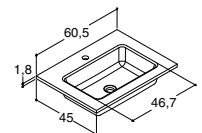

VANITY UNIT FOR MINI MENUET WITH 2 DRAWERS - HEIGHT 64 CM

ZARO

DSC

LUNA

Width	Colour	ZARO	DSC	LUNA
60 cm	White matt, with integrated handle	-	741.00	641.00
	Black matt, with integrated handle	-	Q10182	-
	Cedar grey, with integrated handle	-	Q30182	-
		-	Q70182	-

	White matt	-	-	N01701
	White gloss	-	-	N91709
	Grey mat	-	-	N71701
	Ash grey	-	-	N181701
	Oak	-	-	N151701
	Lava	-	-	N161701
	Framed white matt	-	-	N01704

Add-on: Incl. LED lighting in drawers. IP44 approved. Light source LED 2x2,4W, 3150K, 2x185 lm. **Add L after the art. no. (XxxxxxxL).**

Add-on: LED downlight to floor can be fitted upon request

Accessories: Luna: Handles (see page 271)

Luna: Push-open kit for both drawers	NP-60	-	-	127.00
Drawer divider for top drawer	305231116	-	65.00	65.00
Set of rubber mats for drawers	NM-6133	-	47.00	47.00
Set of rubber mats for drawers with integrated light	NM-6133E	-	47.00	47.00
Lighting profile for use below washbasins, dimmable (see page 272)	NL-6035	-	135.00	135.00

MINORE 60,2 CM (Also available in 80,2, 100,2, 120,2 and 120,2D cm)

Width	Colour	Material	543.00	543.00	543.00
60,2 cm	White matt	Solid surface	337106003	337106003	337106003
0/+3 mm	White matt without tap hole	Solid surface	337106103	337106103	337106103

MENUET 61 CM (Also available in 81, 101, 121 and 121D cm)

Width	Colour	Material	334.00	334.00	334.00
61 cm	White	Porcelain	534806003	534806003	534806003
-5/+6 mm					

KANTATE 61 CM (Also available in 81, 101, 101D, 121, 121D and 161D cm)

Width	Colour	Material	334.00	334.00	334.00
61 cm	White	Porcelain	531906003	531906003	531906003
-5/+6 mm					

CANTO 61 CM (Also available in 81, 101, 101D, 121 and 121D cm)

Width	Colour	Material	543.00	543.00	543.00
61 cm	White	Porcelain	530506103	530506103	530506103
-5/+6 mm	White without tap hole	Porcelain	530506103-1	530506103-1	530506103-1

Without overflow hole. Important - please note product information. Can be installed with concealed overflow system (see page 274)

FRESCO 60,5 CM (Also available in 80,5, 100,5 and 120,5L, 120,5R and 120,5D cm)

Width	Colour	Material	474.00	474.00	474.00
60,5 cm	White	Crystal clear glass	535806003	535806003	535806003
-3/+3 mm					

Without overflow hole. Important - please note product information. Can be installed with concealed overflow system (see page 274)

ALLEGRO 60,2 CM - Vanity units for Allegro cannot be supplied with LED light
(Also available in 80,2, 100,2 and 120,2, 120,2D and 160,2D cm)

Width	Colour	Material	352.00	352.00	352.00
60,2 cm	White	Marble cast	230606003	230606003	230606003
-0/+3 mm