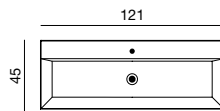

CANTO 120

Washbasin £ 835.- Art. no. 530512103

Vanity unit £ 1,498.- Art. no. K40022

Mirror £ 389.- Art. no. 92520

Light £ 201.- Art. no. 190303903

Nb. The adjustable touch panel on the mirror is visible. See page 77.

Peace and harmony

Create peace in the bathroom, with order and over-viewable functionality. The straight lines of the Canto basin matches the handle free fronts on the vanity, and invites you to an almost zen-like bathroom experience.

The minimalistic style is underlined by the rectangular shape of the Stratos light above the mirror with softly curved corners.