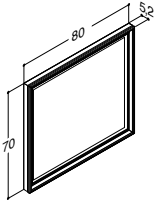

TRADITIONALLY FRAMED MIRRORS WITH LIGHTING

			ZARO	DSC	LUNA
Width	Light source	Art. no.			
80 cm	LED 26W, 3300K, 1380 lm	188742000	735.00	735.00	735.00
	LED 26W, 3300K, 1380 lm With anti-mist pad, 29W	188742010	798.00	798.00	798.00

IP44 approved **A**
Antique silver. Mirror can be fitted portrait (IP21) or landscape.

CIRCULAR MIRROR - WITH AMBIENT LIGHTING

Width	Light source	Art. no.			
75 cm	LED 20W 3150K, 1520 lm	527400010	410.00	410.00	410.00

IP44 approved **A+**

Add-on:	Anti-mist pad 30W (Self adhesive to be attached during installation)	NV-3050	49.00	49.00	49.00

SOLO MIRRORS WITH INTEGRATED LIGHTING

Width	Light source	Art. no.			
59/100 cm	LED 18W, 3150K, 1260 lm Can be fitted in any direction	526700010	467.00	467.00	467.00

IP44 approved **A+**. Anti-mist pad cannot be used with this mirror.

MIRROR CABINET WITH MIRROR GABLES AND INTEGRATED LIGHT PANEL IN TOP

Width	Cupboard	Art. no.			
80 cm	Alu-look/mirror	SP-47817-GB	620.00	620.00	620.00

IP44 approved **A+**

LED 6,3W, 3150K, 530 lm. Incl. magnifying mirror, magnet, metal shelf, handles, 1x230V centrally placed shaver point and rocker switch fitted on left (max. 10W).

Accessories:	Small tray	305210016	31.00	31.00	31.00
	Metal organiser for trays	515200247	12.50	12.50	12.50
	Metal shelf	545700047	12.50	12.50	12.50

MIRROR CABINETS WITH TOP AND BASE ILLUMINATION - ADJUSTABLE LED

Width	Cupboard		a) 1,162.00	b) 1,453.00*	1,076.00	1,017.00
80 cm	Matt white lacquer ^{a)}	SP-57811-GB	-	-	-	-
	Grey rubber ^{a)}	SP-57827-GB	-	-	-	-
	Black rubber ^{a)}	SP-5784-GB	-	-	-	-
	Driftwood ^{a)}	SP-5785-GB	-	-	-	-
	Brushed walnut ^{a)}	SP-5783-GB	-	-	-	-
	Bespoke colour ^{b)}	SP-57899-GB	-	-	-	-
	*) + net colour fee £ 144.00					
	White matt	-	-	-	SP-57831-GB	-
	Black matt	-	-	-	SP-5733-GB	-
	Cedar grey	-	-	-	SP-57837-GB	-
	White matt	-	-	-	-	SP-5780-GB
	White gloss	-	-	-	-	SP-5789-GB
	Grey matt	-	-	-	-	SP-57857-GB
	Ash grey	-	-	-	-	SP-57818-GB
	Oak	-	-	-	-	SP-57816-GB
	Lava	-	-	-	-	SP-57816-GB

IP44 approved **A**
LED 2x11,5W, 2100-6500K, 2x900 lm. Incl. magnifying mirror, magnet, metal shelf, handles and shaver point and touch panel (max. 10W) fitted on right. Shaver point and touch panel fitted on left (max. 10W): **Add L after the art. no. (SP-52xxx-GBL)**

Accessories:	Small tray	305210016	31.00	31.00	31.00
	Metal organiser for trays	515200247	12.50	12.50	12.50
	Metal shelf	545700047	12.50	12.50	12.50