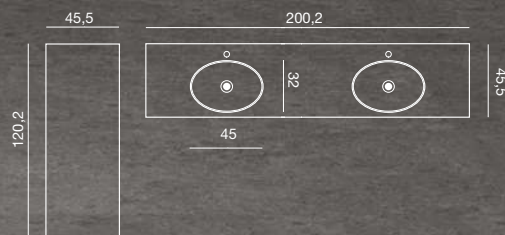

SONATE 200 D

- 2 washbasins £ 900.- Art. no. 532100003
- 2 vanity units £ 2,668.- Art. no. K40012V
- Worktop £ 803.- Art. no. 337002243
- 2 mirrors £ 820.- Art. no. 527400010

1. **Accessories:**
2. 2 pendants £ 158.- Art. no. 190302840
   - Worktop £ 557.- Art. no. 337060043
   - 2 base units £ 2,222.- Art. no. K40412V
   - 2 optional LED downlight below the vanity unit £ 388.-