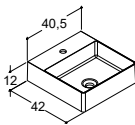

FURNITURE WIDTH 200 CM

SONATE FOR SOLID SURFACE COUNTERTOP SOLUTIONS - For vanity unit height 48 cm

			ZARO	DSC	LUNA
Width	Colour	Material	450.00	450.00	450.00
45 cm -3/+3 mm	White matt	Solid surface	532100003	532100003	532100003
Without overflow hole. Important - please note product information.					

SOLID SURFACE COUNTERTOP FOR SONATE - For vanity unit height 48 cm

Width	Colour	Position	803.00	803.00	803.00
200 cm	White matt, with hole for basin mixer	Right	337004243	337004243	337004243
	White matt, without hole for basin mixer	Right	337004143	337004143	337004143

Please select 1x100 cm vanity unit and 1x100 cm base unit

200 cm	White matt, with hole for basin mixer	Left	337003243	337003243	337003243
	White matt, without hole for basin mixer	Left	337003143	337003143	337003143

Please select 1x100 cm vanity unit and 1x100 cm base unit

200 cm	White matt, with hole for basin mixer	Double	337002243	337002243	337002243
	White matt, without hole for basin mixer	Double	337002143	337002143	337002143

Please select 2x100 cm vanity unit

MARCATO FOR SOLID SURFACE COUNTERTOP - For vanity unit height 48 cm

Width	Colour	Material	450.00	450.00	450.00
40,5 cm -3/+3 mm	White matt	Solid surface	532200003	532200003	532200003
	White matt without tap hole	Solid surface	532200103	532200103	532200103
Without overflow hole. Important - please note product information.					

SOLID SURFACE COUNTERTOP TIL MARCATO - For vanity unit height 48 cm

Width	Colour	Position	803.00	803.00	803.00
200 cm	White matt	Right	337004343	337004343	337004343
Please select 1x100 cm vanity unit and 1x100 cm base unit					
200 cm	White matt	Left	337003343	337003343	337003343
Please select 1x100 cm vanity unit and 1x100 cm base unit					

200 cm	White matt	Double	337002343	337002343	337002343
Please select 2x100 cm vanity unit