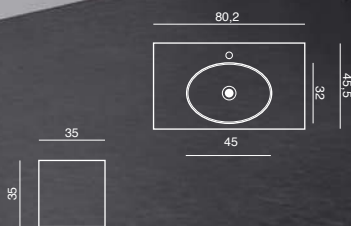

SONATE 80

Washbasin £ 450.- Art. no. 532100003
Vanity £ 1,529.- Art. no. K990332V
Worktop £ 434.- Art. no. 337041243
Mirror £ 410.- Art. no. 527400010
Colour surcharge net start-up fee £ 144.-

Accessories:
Tall unit £ 1,116.- Art. no. K990442
(right hand hinged)