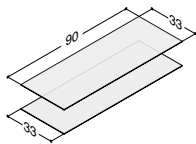

ZARO	DSC	LUNA
Add-on:	Incl. LED lighting in drawers. IP44 approved. Light source LED 2x3,4W, 3150K, 2x265 lm. Add L after the art. no. (XXXXXXL / XXXXXXLV).	a) 1,428.00 b) 1,625.00 c) 1,785.00	1,216.00	953.00
Add-on:	LED downlight to floor can be fitted upon request	194.00	194.00	194.00
Accessories:	Luna: Handles (see page 271)			
	Luna: Push-open kit for both drawers NP-80	-	-	127.00
	Set of rubber mats for drawers NM-8542	Inclusive	55.00	55.00
		a) 1,334.00 b) 1,543.00 c) 1,668.00*	1,031.00	830.00
100 cm	Matt white lacquer, with integrated handle ^{a)}	K10632V	-	-
	Grey rubber, with integrated handle ^{a)}	K70632V	-	-
	Black rubber, with integrated handle ^{a)}	K40632V	-	-
	Driftwood, with integrated handle ^{b)}	K50632V	-	-
	Brushed walnut, with integrated handle ^{b)}	K80632V	-	-
	Bespoke colour, with integrated handle ^{c)}	K990632V	-	-
	*) + net colour fee £ 144.00			
	White matt, with integrated handle	-	Q10372V	-
	Black matt, with integrated handle	-	Q30372V	-
	Cedar grey, with integrated handle	-	Q70372V	-
	White matt	-	-	N01851
	White gloss	-	-	N91859
	Grey matt	-	-	N71851
	Ash grey	-	-	N181851
	Oak	-	-	N151851
	Lava	-	-	N161851
	Framed white matt	-	-	N01854
	For Sonate, Marcato and solid surface countertop: Add V after the art. no. (XXXXXXV)			
Add-on:	Incl. LED lighting in drawers. IP44 approved. Light source LED 2x4,4W, 3150K, 2x340 lm. Add L after the art. no. (XXXXXXL / XXXXXXLV).	a) 1,565.00 b) 1,773.00 c) 1,957.00	1,259.00	1,059.00
Add-on:	LED downlight to floor can be fitted upon request	194.00	194.00	194.00
Accessories:	Luna: Handles (see page 271)			
	Luna: Push-open kit for both drawers NP-100	-	-	127.00
	Set of rubber mats for drawers NM-10542	Inclusive	64.00	64.00
		a) 1,498.00 b) 1,733.00 c) 1,873.00*	1,162.00	955.00
120 cm	Matt white lacquer, with integrated handle ^{a)}	K10642V	-	-
	Grey rubber, with integrated handle ^{a)}	K70642V	-	-
	Black rubber, with integrated handle ^{a)}	K40642V	-	-
	Driftwood, with integrated handle ^{b)}	K50642V	-	-
	Brushed walnut, with integrated handle ^{b)}	K80642V	-	-
	Bespoke colour, with integrated handle ^{c)}	K990642V	-	-
	*) + net colour fee £ 144.00			
	White matt, with integrated handle	-	Q10382V	-
	Black matt, with integrated handle	-	Q30382V	-
	Cedar grey, with integrated handle	-	Q70382V	-
	White matt	-	-	N01861
	White gloss	-	-	N91869
	Grey matt	-	-	N71861
	Ash grey	-	-	N181861
	Oak	-	-	N151861
	Lava	-	-	N161861
	Framed white matt	-	-	N01864
	For Sonate, Marcato and solid surface countertop: Add V after the art. no. (XXXXXXV)			
Add-on:	Incl. LED lighting in drawers. IP44 approved. Light source LED 2x5,3W, 3150K, 2x415 lm. Add L after the art. no. (XXXXXXL / XXXXXXLV).	a) 1,750.00 b) 1,984.00 c) 2,188.00	1,414.00	1,206.00
Add-on:	LED downlight to floor can be fitted upon request	194.00	194.00	194.00
Accessories:	Luna: Handles (see page 271)			
	Luna: Push-open kit for both drawers NP-120	-	-	127.00
	Set of rubber mats for drawers NM-12542	Inclusive	67.00	67.00