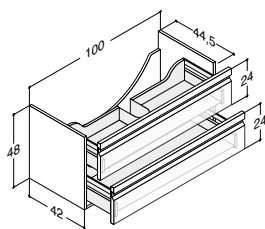

WOODEN COUNTERTOP SOLUTIONS FOR CANTO

Width	Colour	Position	-	-	183.00
100 cm	Ash grey	Centre	-	-	335910198
	Oak	Centre	-	-	335910186
	Grey matt	Centre	-	-	335910103
	Lava	Centre	-	-	335910196

VANITY UNIT WITH 2 DRAWERS - HEIGHT 48 CM