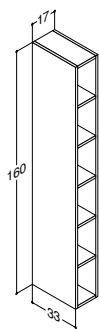

SHELVING UNITS

SHELVING UNIT - HEIGHT 160 CM - DEPTH 33 CM		ZARO	DSC	LUNA
Width	Colour	-	-	322.00
17 cm	White matt	-	-	N00810
	White gloss	-	-	N90810
	Grey matt	-	-	N70810
	Ash grey	-	-	N180810
	Oak	-	-	N150810
	Lava	-	-	N160810
Accessories:	Wickerwork basket	189430104	-	64.00
SHELVING UNIT WITH MIRROR - HEIGHT 160 CM - DEPTH 17,5 CM				
Width	Colour	-	-	440.00
33 cm	White matt	-	-	N01170
	White gloss	-	-	N91170
	Grey matt	-	-	N71170
	Ash grey	-	-	N181170
	Oak	-	-	N151170
	Lava	-	-	N161170
Accessories:	Wickerwork basket	189430104	-	64.00