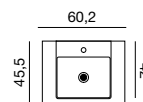

MARCATO 60

Washbasin £ 450.- Art. no. 532200003
Worktop £ 362.- Art. no. 337031343
Vanity unit £ 765.- Art. no. Q10082V
Mirror £ 367.- Art. no. 92360
Nb. The adjustable touch panel on the mirror is visible.