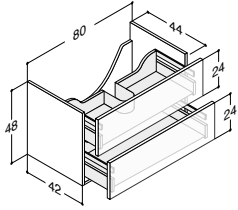

VANITY UNIT WITH 2 DRAWERS - HEIGHT 48 CM

		ZARO	DSC	LUNA
		a) 1,223.00 b) 1,419.00 c) 1,529.00*		
Width	Colour			
80 cm	Matt white lacquer, with integrated handle ^{a)}	K10332	-	-
	Grey rubber, with integrated handle ^{a)}	K70332	-	-
	Black rubber, with integrated handle ^{a)}	K40332	-	-
	Driftwood, with integrated handle ^{b)}	K50332	-	-
	Brushed walnut, with integrated handle ^{b)}	K80332	-	-
	Bespoke colour, with integrated handle ^{c)}	K990332	-	-
	*) + net colour fee £ 144.00			
	White matt, with integrated handle	-	Q10092	-
	Black matt, with integrated handle	-	Q30092	-
	Cedar grey, with integrated handle	-	Q70092	-
	White matt	-	-	N01451
	White gloss	-	-	N91459
	Grey matt	-	-	N71451
	Ash grey	-	-	N181451
	Oak	-	-	N151451
	Lava	-	-	N161451
	Framed white matt	-	-	N01454
For Minore, Sonate, Marcato and solid surface countertops: Add V after the art. no. (XxxxxxV)				
Add-on:	Incl. LED lighting in drawers. IP44 approved. Light source LED 2x3,4W, 3150K, 2x265 lm. Add L after the art. no. (XxxxxxL / XxxxxxLV).	a) 1,428.00 b) 1,625.00 c) 1,785.00	1,216.00	953.00
	Allegro only: LED lighting in drawers not possible	-	-	-
Add-on:	LED downlight to floor can be fitted upon request	194.00	194.00	194.00
Accessories:	Luna: Handles (see page 271)			
	Luna: Push-open kit for both drawers	NP-80	-	127.00
	Centre drawer divider for top drawer	305230116	65.00	65.00
	Side drawer dividers for top drawer. Order 2 pcs.	305210016	31.00	31.00
	Set of rubber mats for drawers	NM-8042	Inclusive	55.00
	Lighting profile for use below washbasins, dimmable (see page 272)	NL-8044	148.00	148.00

VANITY UNIT WITH 2 DOORS - HEIGHT 48 CM

Width	Colour			
80 cm	White matt	-	-	434.00
	White gloss	-	-	N01461
	Grey matt	-	-	N91469
	Ash grey	-	-	N71461
	Oak	-	-	N181461
	Lava	-	-	N151461
	Framed white matt	-	-	N161461
	Framed white matt	-	-	N01464
For Minore, Sonate, Marcato and solid surface countertops: Add V after the art. no. (NxxxxxV)				
Add-on:	LED downlight to floor can be fitted upon request	-	-	194.00
Accessories:	Luna: Handles (see page 271)			
	Shelf, alu-look	NH-804247	-	80.00
	Lighting profile for use below washbasins, dimmable (see page 272)	NL-8044	-	148.00