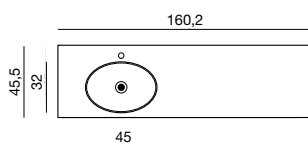

Accessories:

Towel rack £ 289.- Art. no. 2809470010