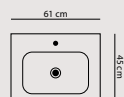

MENUET

Genuine sanitary porcelain