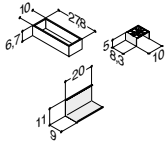

**MIRROR CABINETS WITH 3 DOORS, VERTICAL ILLUMINATION
- ADJUSTABLE LED - OPTIONAL LED LIGHTS (see below)**

ZARO	DSC	LUNA

Width	Cupboard	ZARO	DSC	LUNA
100 cm	White matt	-	-	1,012.00
	White gloss	-	-	SP-5910-GB
	Grey matt	-	-	SP-5919-GB
	Ash grey	-	-	SP-59157-GB
	Oak	-	-	SP-59118-GB
	Lava	-	-	SP-59115-GB
	Lava	-	-	SP-59116-GB

IP44 approved **A**

For LED underlight: **Add U after SP in the art. no. (SPU-59xxx-GB)**

- - **1,203.00**

LED 2x5W, 2100-6500K, 2x450 lm (underlight LED 1x5W, 410 lm). IP44 approved.
Incl. magnifying mirror, magnet, metal shelf, shaver point and touch panel fitted on right (max. 10W).

Shaver point and touch panel fitted on left (max. 10W):

Add L after the art. no. (SP-59xxx-GBL or SPU-59xxx-GBL)

Accessories:	Small tray	305210016	-	-	31.00
	Metal organiser for trays	515200247	-	-	12.50
	Metal shelf	545700047	-	-	12.50

**JUPITER LIGHT FOR MIRRORS AND MIRROR CABINETS WITH
ADJUSTABLE LED**

Width	Light source	71.00	71.00	71.00
Ø 8 cm	Chrome, LED 5,8W, 2100-6500K, 420 lm	190303880	190303880	190303880
	White, LED 5,8W, 2100-6500K, 420 lm	190303881	190303881	190303881

IP44 approved **A**

Maximum 2 lights. Required driver comes with mirror/mirror cabinet.

**VENUS LIGHT FOR MIRRORS AND MIRROR CABINETS
WITH ADJUSTABLE LED**

Width	Light source	141.00	141.00	141.00
Ø 10 cm	LED 6,5W, 2100-6500K, 414 lm	190303890	190303890	190303890

IP44 approved **A**

Maximum 2 lights. Required driver comes with mirror/mirror cabinet.

**STRATOS LIGHT FOR MIRRORS AND MIRROR CABINETS
WITH ADJUSTABLE LED**

Width	Light source	201.00	201.00	201.00
100 cm	LED 10,8W, 2100-6500K, 750 lm	190303903	190303903	190303903

IP44 approved **A**

Required driver comes with mirror/mirror cabinet.

SATURN LIGHT FOR MIRROR CABINETS WITH ADJUSTABLE LED