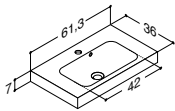

FURNITURE WIDTH 60 CM