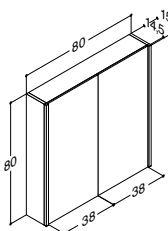

MIRROR CABINETS WITH VERTICAL ILLUMINATION - ADJUSTABLE LED - OPTIONAL LED LIGHTS (see below)

Width	Cupboard	-	-	841.00
80 cm	White matt	-	-	SP-5980-GB
	White gloss	-	-	SP-5989-GB
	Grey matt	-	-	SP-59857-GB
	Ash grey	-	-	SP-59818-GB
	Oak	-	-	SP-59815-GB
	Lava	-	-	SP-59816-GB
		-	-	1,033.00
	IP44 approved A			
	For LED underlight: Add U after SP in the art. no. (SPU-59xxx-GB)			
	LED 2x5W, 2100-6500K, 2x450 lm (underlight LED 1x5W, 410 lm). IP44 approved. Incl. magnifying mirror, magnet, metal shelf, shaver point and touch panel fitted on right (max. 10W).			
	Shaver point and pullcord switch fitted on left (max. 10W):			
	Add L after the art. no. (SP-59xxx-GBL or SPU-59xxx-GBL)			
	Accessories:	Small tray	305210016	31.00
		Metal organiser for trays	515200247	12.50
		Metal shelf	545700047	12.50