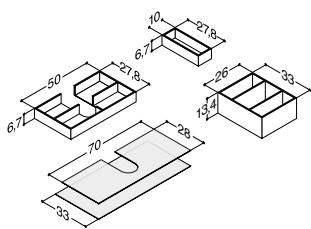

VANITY UNIT WITH 2 DRAWERS - HEIGHT 64 CM

ZARO	DSC	LUNA

Width	Colour	ZARO	DSC	LUNA
80 cm	White matt, with integrated handle	-	1,012.00	747.00
	Black matt, with integrated handle	-	Q10252	-
	Cedar grey, with integrated handle	-	Q30252	-
			Q70252	-
	White matt	-	-	N01771
	White gloss	-	-	N91779
	Grey matt	-	-	N71771
	Ash grey	-	-	N181771
	Oak	-	-	N151771
	Lava	-	-	N161771
	Framed white matt	-	-	N01774

For Minore: **Add V after the art. no. (XxxxxxV)**

Add-on: Incl. LED lighting in drawers. IP44 approved. Light source LED 2x3,4W, 3150K, 2x265 lm. **Add L after the art. no. (XxxxxxL / XxxxxxLV).** **Allegro only: LED lighting in drawers not possible**

Add-on: LED downlight to floor can be fitted upon request

Accessories: Luna: Handles (see page 271)
Luna: Push-open kit for both drawers NP-80 - 127.00
Centre drawer divider for top drawer 305230116 - 65.00
Side drawer dividers for top drawer. Order 2 pcs. 305210016 - 31.00
Divider for the lower drawer 305250016 - 78.00
Set of rubber mats for drawers NM-8042 - 55.00
Lighting profile for use below washbasins, dimmable (see page 272) NL-8044 - 148.00

MIRRORS WITH HORIZONTAL INTEGRATED LIGHTING - ADJUSTABLE LED

Width	Light source	Art. no.	ZARO	DSC	LUNA
80 cm	LED 2x6,8W, 2100-6500K, 2x560 lm	92380	440.00	440.00	440.00
	IP44 approved A				
Add-on:	Anti-mist pad 30W (Self adhesive to be attached during installation)	NV-3737	49.00	49.00	49.00

MIRRORS WITH VERTICAL INTEGRATED LIGHTING - ADJUSTABLE LED

Width	Light source	Art. no.	ZARO	DSC	LUNA
80 cm	LED 2x7,2W, 2100-6500K, 2x610 lm	92480	412.00	412.00	412.00
	IP44 approved A				
Add-on:	Anti-mist pad 30W (Self adhesive to be attached during installation)	NV-3050	49.00	49.00	49.00

MIRRORS WITH SOFTLY CURVED CORNERS FOR ADJUSTABLE LED - OPTIONAL LED-LIGHTS (see page 227)