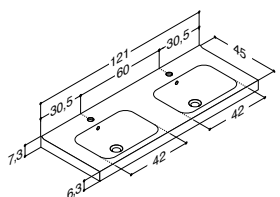

FURNITURE WIDTH 120 CM

MINORE 120,2 CM (Also available in 60,2, 80,2, 100,2 and 120,2D cm) - ONLY FOR 120 CM WASHBASIN

			ZARO	DSC	LUNA
Width	Colour	Material	835.00	835.00	835.00
120,2 cm	White matt	Solid surface	337112003	337112003	337112003
0/+3 mm	White matt without tap hole	Solid surface	337112103	337112103	337112103

MINORE 120,2 CM (Also available in 60,2, 80,2, 100,2 and 120,2 cm) - ONLY FOR 2x60 CM WASHBASIN

Width	Colour	Material	984.00	984.00	984.00
120,2 cm	White matt	Solid surface	337112203	337112203	337112203
0/+3 mm	White matt without tap hole	Solid surface	337112303	337112303	337112303

Twin basin

ANDANTE 124,4 CM (Also available in 82,5 and 102,5 cm)

Width	Colour	Material	672.00	672.00	672.00
124,4 cm	White	Porcelain	536612003	536612003	536612003
-5/+10 mm					

MENUET 121 CM (Also available in 61, 81 and 101 cm)

Width	Colour	Material	672.00	672.00	672.00
121 cm	White	Porcelain	534212103	534212103	534212103
-5/+12 mm					
			806.00	806.00	806.00
121 cm	White	Porcelain	534812203	534812203	534812203
-5/+12 mm					

Twin basin

KANTATE 121 CM (Also available in 61, 81, 101, 101D and 161D cm)

Width	Colour	Material	672.00	672.00	672.00
121 cm	White	Porcelain	531912003	531912003	531912003
-5/+12 mm					
			806.00	806.00	806.00
121 cm	White	Porcelain	531922003	531922003	531922003
-5/+12 mm					

Twin basin

* Please note - As of 1st April the centre distance between the tap holes will be 60cm

CANTO 121 CM (Also available in 61, 81, 101 and 101D cm)

Width	Colour	Material	835.00	835.00	835.00
121 cm	White	Porcelain	530512103	530512103	530512103
-5/+12 mm	White without tap hole	Porcelain	530512103-1	530512103-1	530512103-1
			835.00	835.00	835.00
121 cm	White	Porcelain	530512203	530512203	530512203
-5/+12 mm	White without tap hole	Porcelain	530512103-1	530512103-1	530512103-1