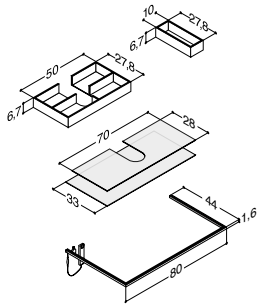

VANITY UNIT WITH 2 DRAWERS - HEIGHT 48 CM

		ZARO	DSC	LUNA
		a) 1,223.00 b) 1,419.00 c) 1,529.00*		
Width	Colour			
80 cm	Matt white lacquer, with integrated handle ^{a)}	K10332	-	-
	Grey rubber, with integrated handle ^{a)}	K70332	-	-
	Black rubber, with integrated handle ^{a)}	K40332	-	-
	Driftwood, with integrated handle ^{b)}	K50332	-	-
	Brushed walnut, with integrated handle ^{b)}	K80332	-	-
	Bespoke colour, with integrated handle ^{c)}	K990332	-	-
	*) + net colour fee £ 144.00			
	White matt, with integrated handle	-	Q10092	-
	Black matt, with integrated handle	-	Q30092	-
	Cedar grey, with integrated handle	-	Q70092	-
	White matt	-	-	N01451
	White gloss	-	-	N91459
	Grey matt	-	-	N71451
	Ash grey	-	-	N181451
	Oak	-	-	N151451
	Lava	-	-	N161451
	Framed white matt	-	-	N01454
For Minore, Sonate, Marcato and solid surface countertops: Add V after the art. no. (XxxxxxV)				
Add-on:	Incl. LED lighting in drawers. IP44 approved. Light source LED 2x3,4W, 3150K, 2x265 lm. Add L after the art. no. (XxxxxxL / XxxxxxLV).	a) 1,428.00 b) 1,625.00 c) 1,785.00	1,216.00	953.00
	Allegro only: LED lighting in drawers not possible	-	-	-
Add-on:	LED downlight to floor can be fitted upon request	194.00	194.00	194.00
Accessories:	Luna: Handles (see page 271)			
	Luna: Push-open kit for both drawers	NP-80	-	127.00
	Centre drawer divider for top drawer	305230116	65.00	65.00
	Side drawer dividers for top drawer. Order 2 pcs.	305210016	31.00	31.00
	Set of rubber mats for drawers	NM-8042	Inclusive	55.00
	Lighting profile for use below washbasins, dimmable (see page 272)	NL-8044	148.00	148.00

VANITY UNIT WITH 2 DOORS - HEIGHT 48 CM

Width	Colour			
80 cm	White matt	-	-	434.00
	White gloss	-	-	N01461
	Grey matt	-	-	N91469
	Ash grey	-	-	N71461
	Oak	-	-	N181461
	Lava	-	-	N151461
	Framed white matt	-	-	N161461
	Framed white matt	-	-	N01464
For Minore, Sonate, Marcato and solid surface countertops: Add V after the art. no. (NxxxxxV)				
Add-on:	LED downlight to floor can be fitted upon request	-	-	194.00
Accessories:	Luna: Handles (see page 271)			
	Shelf, alu-look	NH-804247	-	80.00
	Lighting profile for use below washbasins, dimmable (see page 272)	NL-8044	-	148.00