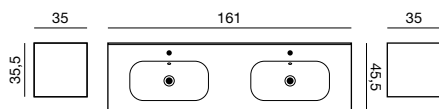

KANTATE D 160

Washbasin £ 1,087.- Art. no. 531926003

2 vanity units £ 2,838.- Art. no. K80332

Mirror £ 389.- Art. no. 92660

Light £ 265.- Art. no. 190303904

Accessories:

Tall unit £ 1,118.- Art. no. K80442 (left hand hinged)

Tall unit £ 1,118.- Art. no. K80452 (right hand hinged)

Nb. The adjustable touch panel on the mirror is visible. See page 77.