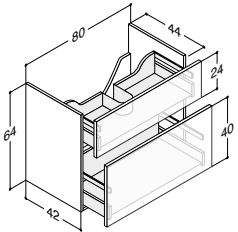

WIDTH 160 CM

VANITY UNIT WITH 2 DOORS - HEIGHT 48 CM - Order 2 pcs. til 160 cm vanity unit

		ZARO	DSC	LUNA
Width	Colour	-	-	434.00
80 cm	White matt	-	-	N01461
	White gloss	-	-	N91469
	Grey matt	-	-	N71461
	Ash grey	-	-	N181461
	Oak	-	-	N151461
	Lava	-	-	N161461
	Framed white matt	-	-	N01464
For Sonate, Marcato and solid surface countertop: Add V after the art. no. (XxxxxxV)				
Add-on:	LED downlight to floor can be fitted upon request	-	-	194.00
Accessories:	Luna: Handles (see page 271)			
	Shelf, alu-look	NH-804247	-	80.00

VANITY UNIT WITH 2 DRAWERS - HEIGHT 64 CM - Order 2 pcs. for 160 cm vanity unit

		ZARO	DSC	LUNA
Width	Colour	-	1,012.00	747.00
80 cm	White matt, with integrated handle	-	Q10252	-
	Black matt, with integrated handle	-	Q30252	-
	Cedar grey, with integrated handle	-	Q70252	-
	White matt	-	-	N01771
	White gloss	-	-	N91779
	Grey matt	-	-	N71771
	Ash grey	-	-	N181771
	Oak	-	-	N151771
	Lava	-	-	N161771
	Framed white matt	-	-	N01774
Add-on:	Incl. LED lighting in drawers. IP44 approved. Light source LED 2x3,4W, 3150K, 2x265 lm. Add L after the art. no. (XxxxxxL / XxxxxxLV).	-	1,216.00	953.00
	Allegro only: LED lighting in drawers not possible	-	-	-
Add-on:	LED downlight to floor can be fitted upon request	-	194.00	194.00
Accessories:	Luna: Handles (see page 271)			
	Luna: Push-open kit for both drawers	NP-80	-	127.00
	Centre drawer divider for top drawer. Order 2 pcs.	305230116	-	65.00
	Side drawer dividers for top drawer. Order 4 pcs.	305210016	-	31.00
	Divider for the lower drawer	305250016	-	78.00
	Set of rubber mats for drawers. Order 2 pcs.	NM-8042	-	55.00

MIRRORS WITH HORIZONTAL INTEGRATED LIGHTING - ADJUSTABLE LED

Width	Light source	Art. no.	ZARO	DSC	LUNA
160 cm	LED 2x14,4W, 2100-6500K, 2x1160 lm	92330	653.00	653.00	653.00
IP44 approved A					
Add-on:	Anti-mist pad 30W (Self adhesive to be attached during installation). Please order 2 anti-mist pads for twin solutions	NV-3737	49.00	49.00	49.00

MIRRORS WITH SOFTLY CURVED CORNERS FOR ADJUSTABLE LED, HEIGHT 80 CM - OPTIONAL LED-LIGHTS (see page 253)

Width	Variant	Art. no.	ZARO	DSC	LUNA
160 cm	Adjustable LED	92530	433.00	433.00	433.00
	Adjustable LED, twin-fitted anti-mist pad, 2x30W	92534	496.00	496.00	496.00
IP44 approved