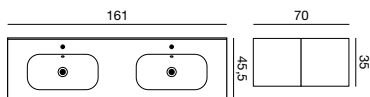

KANTATE D 160

Washbasin £ 1,087.- Art. no. 531926003
2 vanity units £ 747.- Art. no. N91459
4 handles £ 88.- Art. no. 189509843
2 mirror cabinets £ 2,034.- Art. no. SP-5789-GB

Accessories:
2 tall units £ 1,170.- Art. no. N90749
4 handles £ 64.- Art. no. 189509743