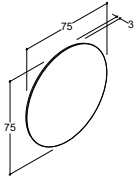

MIRRORS WITH SOFTLY CURVED CORNERS FOR ADJUSTABLE LED - OPTIONAL LED-LIGHTS (see page 220)

			ZARO	DSC	LUNA
Width	Variant	Art. no.			
60 cm	Adjustable LED	92560	320.00	320.00	320.00
	Adjustable LED and centrally placed anti-mist pad, 30W	92563	384.00	384.00	384.00
IP44 approved					

MIRRORS WITH SATURN LIGHT AND SOFTLY CURVED CORNERS AND ADJUSTABLE LED LIGHTING

Width	Variant	Art. no.			
60 cm	Adjustable LED	2908343000	518.00	518.00	518.00
	Adjustable LED and centrally placed anti-mist pad, 30W	2908443000	574.00	574.00	574.00
LED 7,1W, 2100-6500K, 450 lm, IP44 approved A					

CIRCULAR MIRROR - WITH AMBIENT LIGHTING

Width	Light source	Art. no.			
75 cm	LED 20W 3150K, 1520 lm	527400010	410.00	410.00	410.00
IP44 approved A+					
Add-on:	Anti-mist pad 30W (Self adhesive to be attached during installation)	NV-3050	49.00	49.00	49.00

SOLO MIRRORS WITH INTEGRATED LIGHTING

Width	Light source	Art. no.			
59/100 cm	LED 18W, 3150K, 1260 lm Can be fitted in any direction	526700010	467.00	467.00	467.00
IP44 approved A+ Anti-mist pad cannot be used with this mirror.					

MIRROR CABINET WITH MIRROR GABLES AND INTEGRATED LIGHT PANEL IN TOP

Width	Cupboard	Art. no.			
60 cm	Alu-look/mirror	SP-47617-GB	509.00	509.00	509.00
IP44 approved A+					
LED 4,5W, 3150K, 380 lm. Incl. magnifying mirror, magnet, metal shelf, handles, 1x230V centrally placed shaver point and rocker switch fitted on left (max. 10W).					
Accessories:	Small tray	305210016	31.00	31.00	31.00
	Metal organiser for trays	515200247	12.50	12.50	12.50
	Metal shelf	545700047	12.50	12.50	12.50