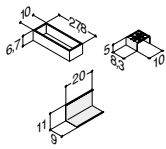

CONTINUATION OF PREVIOUS PAGE

		ZARO	DSC	LUNA
Add-on:	60 cm centre vertical LED light profile 2x5W, 2100-6500K, 2x410 lm, inside both sides	2004	290.00	-
Accessories:	Small tray	305210016	31.00	-
	Metal organiser for trays	515200247	12.50	-
	Metal shelf	545700047	12.50	-

MIRROR CABINETS WITH VERTICAL ILLUMINATION - ADJUSTABLE LED - OPTIONAL LED LIGHTS (see below)

Width	Cupboard	-	-	1,080.00
120 cm	White matt	-	-	SP-5930-GB
	White gloss	-	-	SP-5939-GB
	Grey matt	-	-	SP-59357-GB
	Ash grey	-	-	SP-59318-GB
	Oak	-	-	SP-59315-GB
	Lava	-	-	SP-59316-GB

IP44 approved **A**

For LED underlight: **Add U after SP in the art. no. (SPU-59xxx-GB)**

LED 2x5W, 2100-6500K, 2x450 lm (underlight LED 1x5W, 410 lm). IP44 approved. Incl. magnifying mirror, magnet, metal shelf, shaver point and touch panel fitted on right (max. 10W).

Shaver point and touch panel fitted on left (max. 10W):

Add L after the art. no. (SP-49xxx-GBL or SPU-49xxx-GBL)

Accessories:	Small tray	305210016	-	-	31.00
	Metal organiser for trays	515200247	-	-	12.50
	Metal shelf	545700047	-	-	12.50

JUPITER LIGHT FOR MIRRORS AND MIRROR CABINETS WITH ADJUSTABLE LED

Width	Light source	71.00	71.00	71.00
Ø 8 cm	Chrome, LED 5,8W, 2100-6500K, 420 lm	190303880	190303880	190303880
	White, LED 5,8W, 2100-6500K, 420 lm	190303881	190303881	190303881

IP44 approved **A**

Maximum 2 lights. Required driver comes with mirror/mirror cabinet.

VENUS LIGHT FOR MIRRORS AND MIRROR CABINETS WITH ADJUSTABLE LED

Width	Light source	141.00	141.00	141.00
Ø 10 cm	LED 6,5W, 2100-6500K, 414 lm	190303890	190303890	190303890

IP44 approved **A**

Maximum 2 lights. Required driver comes with mirror/mirror cabinet.

STRATOS LIGHT FOR MIRRORS AND MIRROR CABINETS WITH ADJUSTABLE LED

Width	Light source	265.00	265.00	265.00
120 cm	LED 12,9W, 2100-6500K, 830 lm	190303904	190303904	190303904

IP44 approved **A**

Required driver comes with mirror/mirror cabinet.

SATURN LIGHT FOR MIRROR CABINETS WITH ADJUSTABLE LED

Width	Light source	183.00	183.00	183.00
Ø 12 cm	Chrome, LED 7,1W, 3000K, 450 lm	LS-002	LS-002	LS-002

IP44 approved **A**

Maximum 2 lights. Required driver comes with mirror/mirror cabinet.