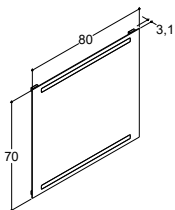

MIRRORS WITH HORIZONTAL INTEGRATED LIGHTING - ADJUSTABLE LED

Width	Light source	Art. no.	ZARO	DSC	LUNA
80 cm	LED 2x6,8W, 2100-6500K, 2x560 lm	92380	440.00	440.00	440.00
	IP44 approved A				
Add-on:	Anti-mist pad 30W (Self adhesive to be attached during installation)	NV-3737	49.00	49.00	49.00