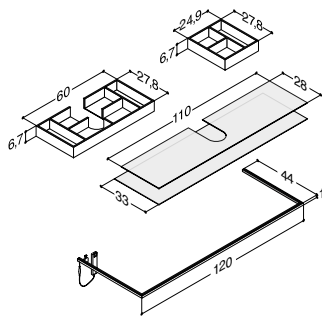

VANITY UNIT WITH 2 DRAWERS - HEIGHT 48 CM
- Not for Fresco basin

		ZARO	DSC	LUNA
		a) 1,498.00 b) 1,733.00 c) 1,873.00*		
Width	Colour			
120 cm	Matt white lacquer, with integrated handle ^{a)}	K10022	-	-
	Grey rubber, with integrated handle ^{a)}	K70022	-	-
	Black rubber, with integrated handle ^{a)}	K40022	-	-
	Driftwood, with integrated handle ^{b)}	K50022	-	-
	Brushed walnut, with integrated handle ^{b)}	K80022	-	-
	Bespoke colour, with integrated handle ^{c)}	K990022	-	-
*) + net colour fee £ 144.00				
	White matt, with integrated handle	-	Q10022	-
	Black matt, with integrated handle	-	Q30022	-
	Cedar grey, with integrated handle	-	Q70022	-
	White matt	-	-	N00941
	White gloss	-	-	N90949
	Grey matt	-	-	N70941
	Ash grey	-	-	N180941
	Oak	-	-	N150941
	Lava	-	-	N160941
	Framed white matt	-	-	N00944
For Minore, Sonate, Marcato and solid surface countertops: Add V after the art. no. (XxxxxxV)				
Add-on:	Incl. LED lighting in drawers. IP44 approved. Light source LED 2x5,3W, 3150K, 2x415 lm. Add L after the art. no. (XxxxxxL / XxxxxxLV).	a) 1,750.00 b) 1,984.00 c) 2,188.00	1,414.00	1,206.00
	Allegro only: LED lighting in drawers not possible	-	-	-
Add-on:	LED downlight to floor can be fitted upon request	194.00	194.00	194.00
Accessories:	Luna: Handles (see page 271)			
	Luna: Push-open kit for both drawers	NP-120	-	127.00
	Centre drawer divider for top drawer	305240016	74.00	74.00
	Side drawer dividers for top drawer. Order 2 pcs.	305220016	43.00	43.00
	Set of rubber mats for drawers	NM-12042	Inclusive	67.00
	Lighting profile for use below washbasins, dimmable (see page 272)	NL-12044	180.00	180.00

VANITY UNIT FOR TWIN BASIN WITH 2 DRAWERS
- HEIGHT 48 CM - Not for Canto basin

		ZARO	DSC	LUNA
		a) 1,498.00 b) 1,733.00 c) 1,873.00*		
Width	Colour			
120 cm	Matt white lacquer, with integrated handle ^{a)}	K10102	-	-
	Grey rubber, with integrated handle ^{a)}	K70102	-	-
	Black rubber, with integrated handle ^{a)}	K40102	-	-
	Driftwood, with integrated handle ^{b)}	K50102	-	-
	Brushed walnut, with integrated handle ^{b)}	K80102	-	-
	Bespoke colour, with integrated handle ^{c)}	K990102	-	-
*) + net colour fee £ 144.00				
	White matt, with integrated handle	-	Q10072	-
	Black matt, with integrated handle	-	Q30072	-
	Cedar grey, with integrated handle	-	Q70022	-
	White matt	-	-	N01271
	White gloss	-	-	N91279
	Grey matt	-	-	N71271
	Ash grey	-	-	N181271
	Oak	-	-	N151271
	Lava	-	-	N161271
	Framed white matt	-	-	N01274
For Minore, Sonate, Marcato and solid surface countertops: Add V after the art. no. (XxxxxxV)				
Add-on:	Incl. LED lighting in drawers. IP44 approved. Light source LED 2x5,3W, 3150K, 2x415 lm. Add L after the art. no. (XxxxxxL).	a) 1,750.00 b) 1,984.00 c) 2,188.00	1,414.00	1,206.00
	Allegro only: LED lighting in drawers not possible	-	-	-
Add-on:	LED downlight to floor can be fitted upon request	194.00	194.00	194.00
Accessories:	Luna: Handles (see page 271)			
	Luna: Push-open kit for both drawers	NP-120	-	127.00
	Drawer divider for top drawer. Order 2 pcs.	305230116	65.00	65.00
	Set of rubber mats for drawers	NM-12142	Inclusive	67.00
	Lighting profile for use below washbasins, dimmable (see page 272)	NL-12044	180.00	180.00