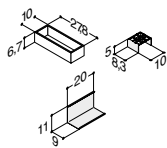

MIRROR CABINETS WITH TOP AND BASE ILLUMINATION - ADJUSTABLE LED

		ZARO	DSC	LUNA
Width	Cupboard	a) 1,250.00 b) 1,563.00*		
100 cm	Matt white lacquer a)	SP-57111-GB	1,139.00	1,098.00
	Grey rubber a)	SP-57127-GB	-	-
	Black rubber a)	SP-5714-GB	-	-
	Driftwood a)	SP-5715-GB	-	-
	Brushed walnut a)	SP-5713-GB	-	-
	Bespoke colour b)	SP-57199-GB	-	-
	*) + net colour fee £ 144.00			
	White matt	-	SP-57131-GB	-
	Black matt	-	SP-57133-GB	-
	Cedar grey	-	SP-57137-GB	-
	White matt	-	-	SP-5710-GB
	White gloss	-	-	SP-5719-GB
	Grey matt	-	-	SP-57157-GB
	Ash grey	-	-	SP-57118-GB
	Oak	-	-	SP-57115-GB
	Lava	-	-	SP-57116-GB
	IP44 approved A LED 2x15W, 2100-6500K, 2x1000 lm. Incl. magnifying mirror, magnet, metal shelf, handles and shaver point and touch panel (max. 10W) fitted on right. Shaver point and touch panel fitted on left (max. 10W): Add L after the art. no. (SP-57xxx-GBL)			
Accessories:	Small tray	305210016	31.00	31.00
	Metal organiser for trays	515200247	12.50	12.50
	Metal shelf	545700047	12.50	12.50