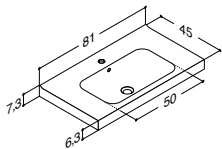

MENUET 81 CM (Also available in 61, 101, 121 and 121D cm)

Width	Colour	Material	390.00	390.00	390.00
81 cm	White	Porcelain	534808003	534808003	534808003
-5/+8 mm