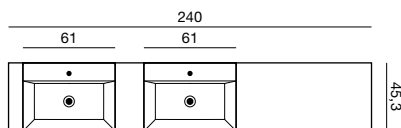

CANTO 60 - 240

1. **2 washbasins** £ 1,086.- Art. no. 530506103-1
   - **2 vanity units** £ 1,494.- Art. no. N161451
   - **4 handles** £ 88.- Art. no. 189509543
   - **Bespoke worktop** £ 440.-
   - **Mirror** £ 389.- Art. no. 92660
   - **2 lights** £ 142.- Art. no. 190303880
   - **Fixing kit** £ 12.50 Art. no. 195050590
2. **Nb. The adjustable touch panel on the mirror is visible. See page 157.**

Your personal space

With a long worktop and a sit-on washbasin you create variation by breaking up the symmetry in your bathroom. In this way you can utilise the attractive surfaces that wood gives to the room. A long worktop also allows for a beautifully sleek make up space, which can be furnished with a stylish mirror.