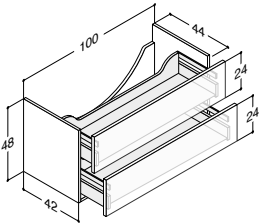

**BASE UNIT WITH 2 DRAWERS - HEIGHT 48 CM
- ONLY for countertop with 1 cut-out**

ZARO	DSC	LUNA

Width	Colour	ZARO	DSC	LUNA
		a) 1,334.00 b) 1,543.00 c) 1,668.00*		
100 cm	Matt white lacquer, with integrated handle ^{a)}	K10632V	-	-
	Grey rubber, with integrated handle ^{a)}	K70632V	-	-
	Black rubber, with integrated handle ^{a)}	K40632V	-	-
	Driftwood, with integrated handle ^{b)}	K50632V	-	-
	Brushed walnut, with integrated handle ^{b)}	K80632V	-	-
	Bespoke colour, with integrated handle ^{c)}	K990632V	-	-
	*) + net colour fee £ 144.00			
	White matt, with integrated handle	-	Q10372V	-
	Black matt, with integrated handle	-	Q30372V	-
	Cedar grey, with integrated handle	-	Q70372V	-
	White matt	-	-	N01851
	White gloss	-	-	N91859
	Grey matt	-	-	N71851
	Ash grey	-	-	N181851
	Oak	-	-	N151851
	Lava	-	-	N161851
	Framed white matt	-	-	N01854

For Sonate, Marcato and solid surface countertop:

Add V after the art. no. (XxxxxxV)

Add-on:	Incl. LED lighting in drawers. IP44 approved. Light source LED 2x4,4W, 3150K, 2x340 lm. Add L after the art. no. (XxxxxxL / XxxxxxLV).	a) 1,565.00 b) 1,773.00 c) 1,957.00	1,259.00	1,059.00
Add-on:	LED downlight to floor can be fitted upon request	194.00	194.00	194.00
Accessories:	Luna: Handles (see page 271)			
	Luna: Push-open kit for both drawers NP-100	-	-	127.00