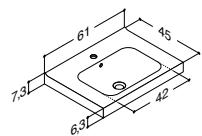

VANITY UNIT FOR MINI MENUET WITH 2 DRAWERS - HEIGHT 64 CM

ZARO

DSC

LUNA

Width	Colour	ZARO	DSC	LUNA
60 cm	White matt, with integrated handle	-	741.00	641.00
	Black matt, with integrated handle	-	Q10182	-
	Cedar grey, with integrated handle	-	Q30182	-
		-	Q70182	-

	White matt	-	-	N01701
	White gloss	-	-	N91709
	Grey mat	-	-	N71701
	Ash grey	-	-	N181701
	Oak	-	-	N151701
	Lava	-	-	N161701
	Framed white matt	-	-	N01704

Add-on: Incl. LED lighting in drawers. IP44 approved. Light source LED 2x2,4W, 3150K, 2x185 lm. **Add L after the art. no. (XxxxxxxL).**

Add-on: LED downlight to floor can be fitted upon request

Accessories: Luna: Handles (see page 271)

Luna: Push-open kit for both drawers	NP-60	-	-	127.00
Drawer divider for top drawer	305231116	-	65.00	65.00
Set of rubber mats for drawers	NM-6133	-	47.00	47.00
Set of rubber mats for drawers with integrated light	NM-6133E	-	47.00	47.00
Lighting profile for use below washbasins, dimmable (see page 272)	NL-6035	-	135.00	135.00

MINORE 60,2 CM (Also available in 80,2, 100,2, 120,2 and 120,2D cm)

Width	Colour	Material	543.00	543.00	543.00
60,2 cm	White matt	Solid surface	337106003	337106003	337106003
0/+3 mm	White matt without tap hole	Solid surface	337106103	337106103	337106103

MENUET 61 CM (Also available in 81, 101, 121 and 121D cm)

Width	Colour	Material	334.00	334.00	334.00
61 cm	White	Porcelain	534806003	534806003	534806003
-5/+6 mm					

KANTATE 61 CM (Also available in 81, 101, 101D, 121, 121D and 161D cm)

Width	Colour	Material	334.00	334.00	334.00
61 cm	White	Porcelain	531906003	531906003	531906003
-5/+6 mm					

CANTO 61 CM (Also available in 81, 101, 101D, 121 and 121D cm)

Width	Colour	Material	543.00	543.00	543.00
61 cm	White	Porcelain	530506103	530506103	530506103
-5/+6 mm	White without tap hole	Porcelain	530506103-1	530506103-1	530506103-1

Without overflow hole. Important - please note product information. Can be installed with concealed overflow system (see page 274)

FRESCO 60,5 CM (Also available in 80,5, 100,5 and 120,5L, 120,5R and 120,5D cm)

Width	Colour	Material	474.00	474.00	474.00
60,5 cm	White	Crystal clear glass	535806003	535806003	535806003
-3/+3 mm					

Without overflow hole. Important - please note product information. Can be installed with concealed overflow system (see page 274)

ALLEGRO 60,2 CM - Vanity units for Allegro cannot be supplied with LED light
(Also available in 80,2, 100,2 and 120,2, 120,2D and 160,2D cm)

Width	Colour	Material	352.00	352.00	352.00
60,2 cm	White	Marble cast	230606003	230606003	230606003
-0/+3 mm