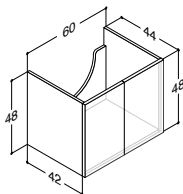

VANITY UNIT WITH 2 DOORS - HEIGHT 48 CM

		ZARO	DSC	LUNA
Width	Colour	-	-	384.00
60 cm	White matt	-	-	N01401
	White gloss	-	-	N91409
	Grey matt	-	-	N71401
	Ash grey	-	-	N181401
	Oak	-	-	N151401
	Lava	-	-	N161401
	Framed white matt	-	-	N01404

For Minore, Sonate, Marcato and solid surface countertops:

Add V after the art. no. (NxxxxxV)

Add-on: LED downlight to floor can be fitted upon request

Accessories: Luna: Handles (see page 271)

Shelf, alu-look

NH-604247

Lighting profile for use below washbasins, dimmable (see page 272)

NL-6044

194.00

80.00

141.00