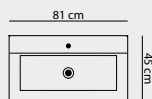

CANTO

Genuine sanitary
porcelain
(also available without
tap holes)