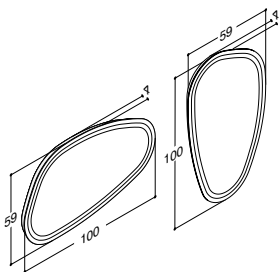

SOLO MIRRORS WITH INTEGRATED LIGHTING - Order 2 pcs. for 200 cm

Width	Light source	Art. no.	ZARO	DSC	LUNA
59/100 cm	LED 18W, 3150K, 1260 lm Can be fitted in any direction	526700010	467.00	467.00	467.00
	IP44 approved A+				
	Anti-mist pad cannot be used with this mirror.