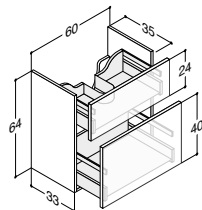

VANITY UNIT FOR MINI MENUET WITH 2 DRAWERS - HEIGHT 64 CM

ZARO

DSC

LUNA

Width	Colour	ZARO	DSC	LUNA
60 cm	White matt, with integrated handle	-	741.00	641.00
	Black matt, with integrated handle	-	Q10182	-
	Cedar grey, with integrated handle	-	Q30182	-
		-	Q70182	-

	White matt	-	-	N01701
	White gloss	-	-	N91709
	Grey mat	-	-	N71701
	Ash grey	-	-	N181701
	Oak	-	-	N151701
	Lava	-	-	N161701
	Framed white matt	-	-	N01704

Add-on: Incl. LED lighting in drawers. IP44 approved. Light source LED 2x2,4W, 3150K, 2x185 lm. **Add L after the art. no. (XxxxxxxL).**

Add-on: LED downlight to floor can be fitted upon request

Accessories: Luna: Handles (see page 271)

Luna: Push-open kit for both drawers	NP-60	-	-	127.00
Drawer divider for top drawer	305231116	-	65.00	65.00
Set of rubber mats for drawers	NM-6133	-	47.00	47.00
Set of rubber mats for drawers with integrated light	NM-6133E	-	47.00	47.00
Lighting profile for use below washbasins, dimmable (see page 272)	NL-6035	-	135.00	135.00

MINORE 60,2 CM (Also available in 80,2, 100,2, 120,2 and 120,2D cm)

Width	Colour	Material	543.00	543.00	543.00
60,2 cm	White matt	Solid surface	337106003	337106003	337106003
0/+3 mm	White matt without tap hole	Solid surface	337106103	337106103	337106103

MENUET 61 CM (Also available in 81, 101, 121 and 121D cm)

Width	Colour	Material	334.00	334.00	334.00
61 cm	White	Porcelain	534806003	534806003	534806003
-5/+6 mm					

KANTATE 61 CM (Also available in 81, 101, 101D, 121, 121D and 161D cm)

Width	Colour	Material	334.00	334.00	334.00
61 cm	White	Porcelain	531906003	531906003	531906003
-5/+6 mm					

CANTO 61 CM (Also available in 81, 101, 101D, 121 and 121D cm)

Width	Colour	Material	543.00	543.00	543.00
61 cm	White	Porcelain	530506103	530506103	530506103
-5/+6 mm	White without tap hole	Porcelain	530506103-1	530506103-1	530506103-1

Without overflow hole. Important - please note product information. Can be installed with concealed overflow system (see page 274)

FRESCO 60,5 CM (Also available in 80,5, 100,5 and 120,5L, 120,5R and 120,5D cm)

Width	Colour	Material	474.00	474.00	474.00
60,5 cm	White	Crystal clear glass	535806003	535806003	535806003
-3/+3 mm					

Without overflow hole. Important - please note product information. Can be installed with concealed overflow system (see page 274)

ALLEGRO 60,2 CM - Vanity units for Allegro cannot be supplied with LED light
(Also available in 80,2, 100,2 and 120,2, 120,2D and 160,2D cm)

Width	Colour	Material	352.00	352.00	352.00
60,2 cm	White	Marble cast	230606003	230606003	230606003
-0/+3 mm