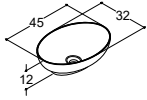

FURNITURE WIDTH 200 CM

SONATE FOR SOLID SURFACE COUNTERTOP SOLUTIONS - For vanity unit height 48 cm