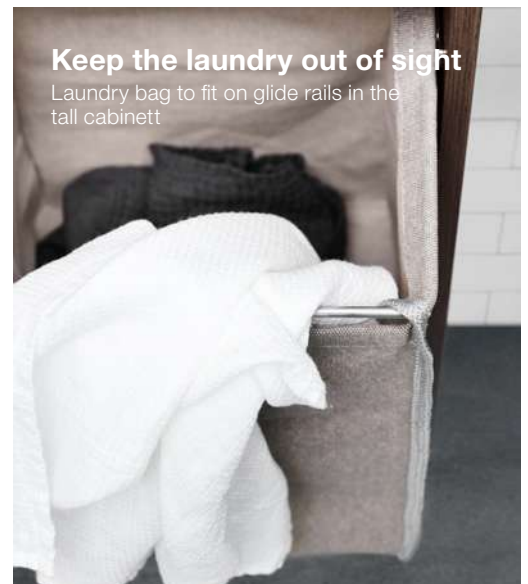

Keep the laundry out of sight

Laundry bag to fit on glide rails in the tall cabinet