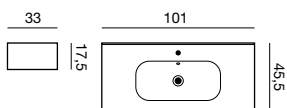

Accessories:
Shelving unit £ 440.- Art. no. N151170
2 wickerwork baskets £ 128.- Art. no. 189430104
2 shelves £ 106.- Art. no. NHS-5017015
Towel rack £ 289.- Art. no. 2809470022