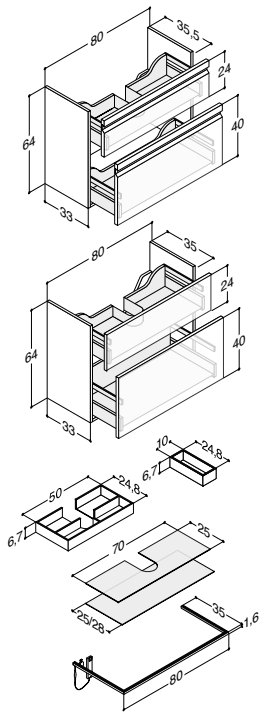

VANITY UNIT FOR MINI MENUET WITH 2 DRAWERS - HEIGHT 64 CM

ZARO

DSC

LUNA

Width	Colour		ZARO	DSC	LUNA
80 cm	White matt, with integrated handle	-	-	981.00	724.00
	Black matt, with integrated handle	-	-	Q10192	-
	Cedar grey, with integrated handle	-	-	Q30192	-
				Q70192	-
	White matt	-	-	-	N01721
	White gloss	-	-	-	N91729
	Grey matt	-	-	-	N71721
	Ash grey	-	-	-	N181721
	Oak	-	-	-	N151721
	Lava	-	-	-	N161721
	Framed white matt	-	-	-	N01724
Add-on:	Incl. LED lighting in drawers. IP44 approved. Light source LED 2x3,4W, 3150K, 2x265 lm. Add L after the art. no. (XxxxxxxL).	-	-	1,187.00	931.00
Add-on:	LED downlight to floor can be fitted upon request	-	-	194.00	194.00
Accessories:	Luna: Handles (see page 271)				
	Luna: Push-open kit for both drawers NP-80	-	-	-	127.00
	Centre drawer divider for top drawer 305231116	-	-	65.00	65.00
	Side drawer dividers for top drawer. Order 2 pcs. 305211016	-	-	31.00	31.00
	Set of rubber mats for drawers NM-8133	-	-	55.00	55.00
	Lighting profile for use below washbasins, dimmable (see page 272) NL-8035	-	-	141.00	141.00

MINORE 80,2 CM (Also available in 60,2, 100,2, 120,2 and 120,2D cm)

Width	Colour	Material	650.00	650.00	650.00
80,2 cm	White matt	Solid surface	337108003	337108003	337108003
0/+3 mm	White matt without tap hole	Solid surface	337108103	337108103	337108103

ANDANTE 82,5 CM (Also available in 102,5 and 124,4 cm)

Width	Colour	Material	545.00	545.00	545.00
82,5 cm	White	Porcelain	536608003	536608003	536608003
-5/+10 mm					

MENUET 81 CM (Also available in 61, 101, 121 and 121D cm)

Width	Colour	Material	390.00	390.00	390.00
81 cm	White	Porcelain	534808003	534808003	534808003
-5/+8 mm					

KANTATE 81 CM (Also available in 61, 101, 101D, 121, 121D and 161D cm)

Width	Colour	Material	390.00	390.00	390.00
81 cm	White	Porcelain	531908003	531908003	531908003
-5/+8 mm					

CANTO 81 CM (Also available in 61, 101, 101D, 121 and 121D cm)

Width	Colour	Material	650.00	650.00	650.00
81 cm	White	Porcelain	530508103	530508103	530508103
-5/+8 mm	White without tap hole	Porcelain	530508103-1	530508103-1	530508103-1

Without overflow hole. Important - please note product information.
Can be installed with concealed overflow system (see page 274)

FRESCO 80 CM (Also available in 60,5, 100,5 and 120,5L, 120,5R and 120,5D cm)

Width	Colour	Material	545.00	545.00	545.00
80,5 cm	White	Crystal clear glass	535808003	535808003	535808003
-3/+3 mm					

Without overflow hole. Important - please note product information.
Can be installed with concealed overflow system (see page 274)