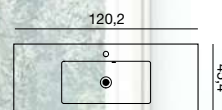

NEW
Matt grey

Materials create tranquillity and harmony

Simplicity, tranquillity and elegance characterise this room, where the matt white finish and slim design of the Solid Surface washbasin perfectly compliment the matt grey finish of the push-open drawers. The tall cabinet speaks for itself, resting tranquilly against the wall. A bathroom that declares well-being.