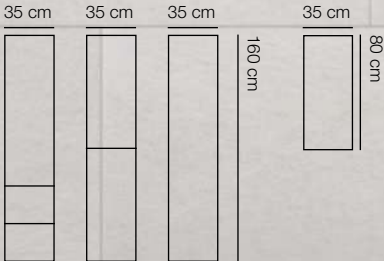

Search for products and apply filters at dansani.co.uk

ADDITIONAL CABINETS

Create room and overview

With Dansani Zaro's wide range of flexible cabinet options it is easy to add storage space (and a personal touch) to the bathroom. Optional extra laundry basket, woven baskets and trays in robust materials. They can all be taken out and rearranged. You can choose in-built lighting that gives a good perspective and an exclusive look! For more information, please see the price list.

OPTIONS