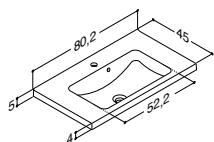

ALLEGRO 80 CM - Vanity units for Allegro cannot be supplied with LED light
(Also available in 60,2, 100,2 and 120,2, 120,2D and 160,2D cm)

ZARO	DSC	LUNA
435.00	435.00	435.00
230608003	230608003	230608003

Width	Colour	Material	435.00	435.00	435.00
80,2 cm	White	Marble cast	230608003	230608003	230608003
-0/+3 mm