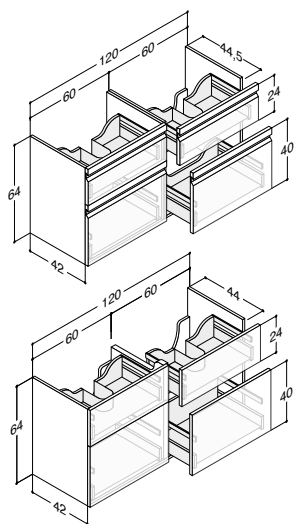

VANITY UNIT FOR TWIN BASIN WITH 4 DRAWERS - HEIGHT 64 CM
- Not for Canto basin