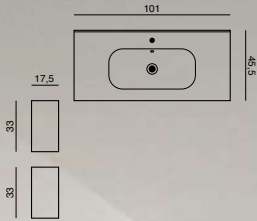

Vanity unit £ 1,031.- Art. no. Q10262

Mirror £ 460.- Art. no. 527409010

Accessories:

2 wall units £ 698.- Art. no. Q10162

NEW
Circular mirror
90 cm

Would you like more space?

It does not cost you extra if you choose the 64cm high vanity units to give you more storage space in the bottom drawer. The circular mirror with Corona lighting is now available in two sizes, ø75cm and ø90 cm.