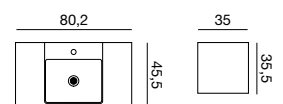

MARCATO 80

Washbasin £ 450.- Art. no. 532200003
Worktop £ 434.- Art. no. 337041343
Vanity unit £ 1,012.- Art. no. Q10092V
Mirror cabinet £ 1,076.- Art. no. SP-57831-GB

Accessories:
Tall unit £ 791.- Art. no. Q10062 (right hand hinged)