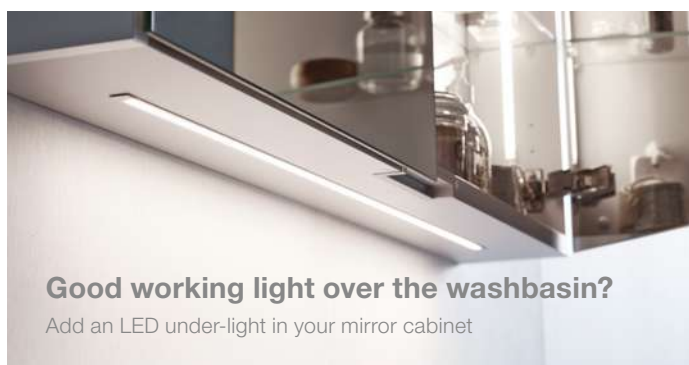

MIRROR SOLUTIONS AND LIGHTING

Beautiful and functional LED lights and accessories for mirrors and mirror cabinets

At Dansani we understand the importance of having good working light, and that is exactly what our mirror solutions give you. We have a wide range of functional and innovative mirrors and mirror cabinets with integrated light and external lights.

Adjust the light to suit you

Most of our mirrors and mirror cabinets have lighting control from a built in touch switch with an on & off function, dimming and adjustable light temperature from warm golden to cool white.