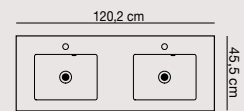

MINORE

Solid surface
(Also available without tap hole)

The washbasins come oversized in all widths, providing extra protection for the sides of your bathroom cabinets. See also the installation guide on page 206.

WORKTOP WASHBASINS*

SONATE

Solid Surface
Worktop washbasin