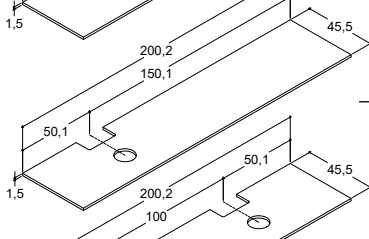

FURNITURE WIDTH 200 CM

SONATE FOR SOLID SURFACE COUNTERTOP SOLUTIONS - For vanity unit height 48 cm

			ZARO	DSC	LUNA
Width	Colour	Material	450.00	450.00	450.00
45 cm -3/+3 mm	White matt	Solid surface	532100003	532100003	532100003
Without overflow hole. Important - please note product information.					

SOLID SURFACE COUNTERTOP FOR SONATE - For vanity unit height 48 cm

Width	Colour	Position	803.00	803.00	803.00
200 cm	White matt, with hole for basin mixer	Right	337004243	337004243	337004243
	White matt, without hole for basin mixer	Right	337004143	337004143	337004143

Please select 1x100 cm vanity unit and 1x100 cm base unit

200 cm	White matt, with hole for basin mixer	Left	337003243	337003243	337003243
	White matt, without hole for basin mixer	Left	337003143	337003143	337003143

Please select 1x100 cm vanity unit and 1x100 cm base unit

200 cm	White matt, with hole for basin mixer	Double	337002243	337002243	337002243
	White matt, without hole for basin mixer	Double	337002143	337002143	337002143

Please select 2x100 cm vanity unit

MARCATO FOR SOLID SURFACE COUNTERTOP - For vanity unit height 48 cm

Width	Colour	Material	450.00	450.00	450.00
40,5 cm -3/+3 mm	White matt	Solid surface	532200003	532200003	532200003
	White matt without tap hole	Solid surface	532200103	532200103	532200103
Without overflow hole. Important - please note product information.					

SOLID SURFACE COUNTERTOP TIL MARCATO - For vanity unit height 48 cm

Width	Colour	Position	803.00	803.00	803.00
200 cm	White matt	Right	337004343	337004343	337004343
Please select 1x100 cm vanity unit and 1x100 cm base unit					
200 cm	White matt	Left	337003343	337003343	337003343
Please select 1x100 cm vanity unit and 1x100 cm base unit					

200 cm	White matt	Double	337002343	337002343	337002343
Please select 2x100 cm vanity unit