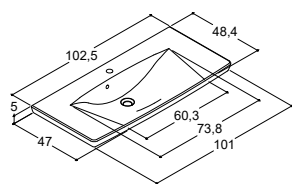

MINORE 100,2 CM (Also available in 60,2, 100,2, 120,2 and 120,2D cm)			ZARO	DSC	LUNA
Width	Colour	Material	743.00	743.00	743.00
100,2 cm	White matt	Solid surface	337110003	337110003	337110003
0/+3 mm	White matt without tap hole	Solid surface	337110103	337110103	337110103
ANDANTE 102,5 CM (Also available in 82,5 and 124,4 cm)					
Width	Colour	Material	619.00	619.00	619.00
102,5 cm	White	Porcelain	536610003	536610003	536610003
-5/+10 mm					
MENUET 101 CM (Also available in 61, 81, 121 and 121D cm)					
Width	Colour	Material	619.00	619.00	619.00
101 cm	White	Porcelain	534110103	534110103	534110103
-5/+10 mm					
KANTATE 101 CM (Also available in 61, 81, 121, 121D and 161D cm)					
Width	Colour	Material	619.00	619.00	619.00
101 cm	White	Porcelain	531910003	531910003	531910003
-5/+10 mm					
			743.00	743.00	743.00
101 cm	White	Porcelain	531911003	531911003	531911003
-5/+10 mm					
2 tap holes					
CANTO 101 CM (Also available in 61, 81, 121 and 121D cm)					
Width	Colour	Material	743.00	743.00	743.00
101 cm	White	Porcelain	530510103	530510103	530510103
-5/+10 mm	White without tap hole	Porcelain	530510103-1	530510103-1	530510103-1
Without overflow hole. Important - please note product information. Can be installed with concealed overflow system (see page 274)					
			743.00	743.00	743.00
101 cm	White	Porcelain	530510203	530510203	530510203
-5/+10 mm	White without tap hole	Porcelain	530510103-1	530510103-1	530510103-1
2 tap holes					
Without overflow hole. Important - please note product information. Can be installed with concealed overflow system (see page 274)					
FRESCO 100,5 CM (Also available in 60,5, 80,5 and 120,5L, 120,5R and 120,5D cm)					
Width	Colour	Material	619.00	619.00	619.00
100,5 cm	White	Crystal clear glass	535810003	535810003	535810003
-3/+3 mm					
Without overflow hole. Important - please note product information. Can be installed with concealed overflow system (see page 274)					
ALLEGRO 100,2 CM - Vanity units for Allegro cannot be supplied with LED light (Also available in 60,2, 80,2 and 120,2, 120,2D and 160,2D cm)					
Width	Colour	Material	522.00	522.00	522.00
100,2 cm	White	Marble cast	230610003	230610003	230610003
-0/+3 mm					
SONATE FOR SOLID SURFACE COUNTERTOP SOLUTIONS - For vanity unit height 48 cm					
Width	Colour	Material	450.00	450.00	450.00
45 cm	White matt	Solid surface	532100003	532100003	532100003
-3/+3 mm					
Without overflow hole. Important - please note product information.