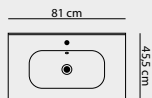

KANTATE

Genuine sanitary
porcelain