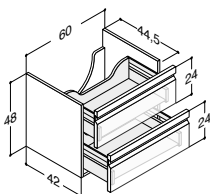

60 cm	White matt	-	-	N01831	
	White gloss	-	-	N91839	
	Grey gloss	-	-	N71831	
	Ash grey	-	-	N181831	
	Oak	-	-	N151831	
	Lava	-	-	N161831	
	Framed white matt	-	-	N01834