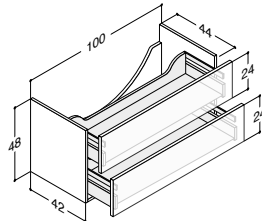

ZARO	DSC	LUNA
Add-on:	Incl. LED lighting in drawers. IP44 approved. Light source LED 2x3,4W, 3150K, 2x265 lm. Add L after the art. no. (XXXXXXL / XXXXXXLV).	a) 1,428.00 b) 1,625.00 c) 1,785.00	1,216.00	953.00
Add-on:	LED downlight to floor can be fitted upon request	194.00	194.00	194.00
Accessories:	Luna: Handles (see page 271)			
	Luna: Push-open kit for both drawers NP-80	-	-	127.00
	Set of rubber mats for drawers NM-8542	Inclusive	55.00	55.00
		a) 1,334.00 b) 1,543.00 c) 1,668.00*	1,031.00	830.00
100 cm	Matt white lacquer, with integrated handle ^{a)}	K10632V	-	-
	Grey rubber, with integrated handle ^{a)}	K70632V	-	-
	Black rubber, with integrated handle ^{a)}	K40632V	-	-
	Driftwood, with integrated handle ^{b)}	K50632V	-	-
	Brushed walnut, with integrated handle ^{b)}	K80632V	-	-
	Bespoke colour, with integrated handle ^{c)}	K990632V	-	-
	*) + net colour fee £ 144.00			
	White matt, with integrated handle	-	Q10372V	-
	Black matt, with integrated handle	-	Q30372V	-
	Cedar grey, with integrated handle	-	Q70372V	-
	White matt	-	-	N01851
	White gloss	-	-	N91859
	Grey matt	-	-	N71851
	Ash grey	-	-	N181851
	Oak	-	-	N151851
	Lava	-	-	N161851
	Framed white matt	-	-	N01854
	For Sonate, Marcato and solid surface countertop: Add V after the art. no. (XXXXXXV)			
Add-on:	Incl. LED lighting in drawers. IP44 approved. Light source LED 2x4,4W, 3150K, 2x340 lm. Add L after the art. no. (XXXXXXL / XXXXXXLV).	a) 1,565.00 b) 1,773.00 c) 1,957.00	1,259.00	1,059.00
Add-on:	LED downlight to floor can be fitted upon request	194.00	194.00	194.00
Accessories:	Luna: Handles (see page 271)			
	Luna: Push-open kit for both drawers NP-100	-	-	127.00
	Set of rubber mats for drawers NM-10542	Inclusive	64.00	64.00
		a) 1,498.00 b) 1,733.00 c) 1,873.00*	1,162.00	955.00
120 cm	Matt white lacquer, with integrated handle ^{a)}	K10642V	-	-
	Grey rubber, with integrated handle ^{a)}	K70642V	-	-
	Black rubber, with integrated handle ^{a)}	K40642V	-	-
	Driftwood, with integrated handle ^{b)}	K50642V	-	-
	Brushed walnut, with integrated handle ^{b)}	K80642V	-	-
	Bespoke colour, with integrated handle ^{c)}	K990642V	-	-
	*) + net colour fee £ 144.00			
	White matt, with integrated handle	-	Q10382V	-
	Black matt, with integrated handle	-	Q30382V	-
	Cedar grey, with integrated handle	-	Q70382V	-
	White matt	-	-	N01861
	White gloss	-	-	N91869
	Grey matt	-	-	N71861
	Ash grey	-	-	N181861
	Oak	-	-	N151861
	Lava	-	-	N161861
	Framed white matt	-	-	N01864
	For Sonate, Marcato and solid surface countertop: Add V after the art. no. (XXXXXXV)			
Add-on:	Incl. LED lighting in drawers. IP44 approved. Light source LED 2x5,3W, 3150K, 2x415 lm. Add L after the art. no. (XXXXXXL / XXXXXXLV).	a) 1,750.00 b) 1,984.00 c) 2,188.00	1,414.00	1,206.00
Add-on:	LED downlight to floor can be fitted upon request	194.00	194.00	194.00
Accessories:	Luna: Handles (see page 271)			
	Luna: Push-open kit for both drawers NP-120	-	-	127.00
	Set of rubber mats for drawers NM-12542	Inclusive	67.00	67.00