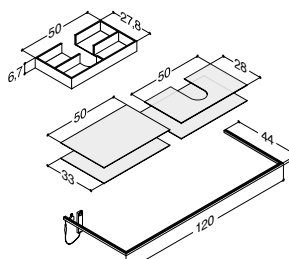

VANITY UNIT FOR RIGHT/LEFT BASIN WITH 4 DRAWERS
- HEIGHT 48 CM - For Fresco, Marcato and Sonate ONLY

		ZARO	DSC	LUNA
		a) 1,932.00 b) 2,253.00 c) 2,415.00*		
Width	Colour		-	1,139.00
120 cm	Matt white lacquer, with integrated handle ^{a)}	K10612	-	-
	Grey rubber, with integrated handle ^{a)}	K70612	-	-
	Black rubber, with integrated handle ^{a)}	K40612	-	-
	Driftwood, with integrated handle ^{b)}	K50612	-	-
	Brushed walnut, with integrated handle ^{b)}	K80612	-	-
	Bespoke colour, with integrated handle ^{c)}	K990612	-	-
	*) + net colour fee £ 144.00			
	White matt	-	-	N01921
	White gloss	-	-	N91929
	Grey matt	-	-	N71921
	Ash grey	-	-	N181921
	Oak	-	-	N151921
	Lava	-	-	N161921
	Framed white matt	-	-	N01924