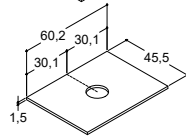

SOLID SURFACE COUNTERTOP FOR SONATE - For vanity unit height 48 cm

Width	Colour	Position	362.00	362.00	362.00
60 cm	White matt, with hole for basin mixer	Centre	337031243	337031243	337031243
	White matt, without hole for basin mixer	Centre	337031143	337031143	337031143