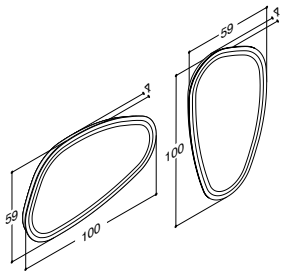

NV-3050

49.00

49.00

49.00

MIRRORS WITH SOFTLY CURVED CORNERS FOR ADJUSTABLE LED - OPTIONAL LED-LIGHTS (see page 220)

			ZARO	DSC	LUNA
Width	Variant	Art. no.			
60 cm	Adjustable LED	92560	320.00	320.00	320.00
	Adjustable LED and centrally placed anti-mist pad, 30W	92563	384.00	384.00	384.00
IP44 approved					