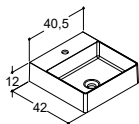

Width	Colour	Material	450.00	450.00	450.00
40,5 cm	White matt	Solid surface	532200003	532200003	532200003
-3/+3 mm	White matt without tap hole	Solid surface	532200103	532200103	532200103

Without overflow hole. Important - please note product information.