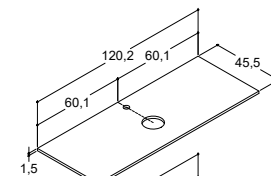

FRESCO 120,5 CM (Also available in 60,5, 80,5 and 100,5 cm)			ZARO	DSC	LUNA
Width	Colour	Material	672.00	-	672.00
120,5 cm -3/+3 mm	White	Crystal clear glass	535812303	-	535812303
Left basin					
			672.00	-	672.00
120,5 cm -3/+3 mm	White	Crystal clear glass	535812403	-	535812403
Right basin					
			806.00	806.00	806.00
120,5 cm -3/+3 mm	White	Crystal clear glass	535812203	535812203	535812203
Twin basin					
Without overflow hole. Important - please note product information. Can be installed with concealed overflow system (see page 274)					

ALLEGRO 120,2 CM - Vanity units for Allegro cannot be supplied with LED light
(Also available in 60,2, 80,2, 100,2 and 160,2D cm)

Width	Colour	Material	643.00	643.00	643.00
120,2 cm -0/+3 mm	White	Marble cast	230612003	230612003	230612003
			643.00	643.00	643.00
120,2 cm -0/+3 mm	White	Marble cast	230612203	230612203	230612203
Twin basin					

SONATE FOR SOLID SURFACE COUNTERTOP SOLUTIONS
- For vanity unit height 48 cm

Width	Colour	Material	450.00	450.00	450.00
45 cm -3/+3 mm	White matt	Solid surface	532100003	532100003	532100003
Without overflow hole. Important - please note product information.					

SOLID SURFACE COUNTERTOP FOR SONATE
- For vanity unit height 48 cm

Width	Colour	Position	557.00	557.00	557.00
120 cm	White matt, with hole for basin mixer	Centre	337061243	337061243	337061243
	White matt, without hole for basin mixer	Centre	337061143	337061143	337061143
Please select 120 cm vanity unit					
120 cm	White matt, with hole for basin mixer	Right	337064243	337064243	337064243
	White matt, without hole for basin mixer	Right	337064143	337064143	337064143
Please select 1x60 cm vanity unit and 1x60 cm base unit					
120 cm	White matt, with hole for basin mixer	Left	337063243	337063243	337063243