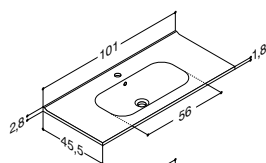

MINORE 100,2 CM (Also available in 60,2, 100,2, 120,2 and 120,2D cm)			ZARO	DSC	LUNA
Width	Colour	Material	743.00	743.00	743.00
100,2 cm	White matt	Solid surface	337110003	337110003	337110003
0/+3 mm	White matt without tap hole	Solid surface	337110103	337110103	337110103
ANDANTE 102,5 CM (Also available in 82,5 and 124,4 cm)					
Width	Colour	Material	619.00	619.00	619.00
102,5 cm	White	Porcelain	536610003	536610003	536610003
-5/+10 mm					
MENUET 101 CM (Also available in 61, 81, 121 and 121D cm)					
Width	Colour	Material	619.00	619.00	619.00
101 cm	White	Porcelain	534110103	534110103	534110103
-5/+10 mm					
KANTATE 101 CM (Also available in 61, 81, 121, 121D and 161D cm)					
Width	Colour	Material	619.00	619.00	619.00
101 cm	White	Porcelain	531910003	531910003	531910003
-5/+10 mm					
			743.00	743.00	743.00
101 cm	White	Porcelain	531911003	531911003	531911003
-5/+10 mm					
2 tap holes					
CANTO 101 CM (Also available in 61, 81, 121 and 121D cm)					
Width	Colour	Material	743.00	743.00	743.00
101 cm	White	Porcelain	530510103	530510103	530510103
-5/+10 mm	White without tap hole	Porcelain	530510103-1	530510103-1	530510103-1
Without overflow hole. Important - please note product information. Can be installed with concealed overflow system (see page 274)					
			743.00	743.00	743.00
101 cm	White	Porcelain	530510203	530510203	530510203
-5/+10 mm	White without tap hole	Porcelain	530510103-1	530510103-1	530510103-1
2 tap holes					
Without overflow hole. Important - please note product information. Can be installed with concealed overflow system (see page 274)					
FRESCO 100,5 CM (Also available in 60,5, 80,5 and 120,5L, 120,5R and 120,5D cm)					
Width	Colour	Material	619.00	619.00	619.00
100,5 cm	White	Crystal clear glass	535810003	535810003	535810003
-3/+3 mm					
Without overflow hole. Important - please note product information. Can be installed with concealed overflow system (see page 274)					
ALLEGRO 100,2 CM - Vanity units for Allegro cannot be supplied with LED light (Also available in 60,2, 80,2 and 120,2, 120,2D and 160,2D cm)					
Width	Colour	Material	522.00	522.00	522.00
100,2 cm	White	Marble cast	230610003	230610003	230610003
-0/+3 mm					
SONATE FOR SOLID SURFACE COUNTERTOP SOLUTIONS - For vanity unit height 48 cm					
Width	Colour	Material	450.00	450.00	450.00
45 cm	White matt	Solid surface	532100003	532100003	532100003
-3/+3 mm					
Without overflow hole. Important - please note product information.