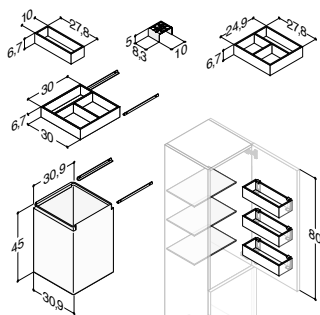

BASE UNIT WITH 1 DOOR - HEIGHT 64 CM - DEPTH 35 CM

ZARO

DSC

LUNA

Add-on:	60 cm centre vertical LED light profile 6,3W, 3150K, 560 lm. Fitted on top left	2002	194.00	194.00	194.00
A+	60 cm centre vertical LED light profile 6,3W, 3150K, 560 lm. Fitted on top right	2003	194.00	194.00	194.00
IP21 approved. NB: Internal light must be fitted opposite hinge side.					
Accessories:	Luna: Handles (see page 271)				
	10 cm tray, depth 27,8 cm	305210016	31.00	31.00	31.00
	Metal organiser for trays	515200247	12.50	12.50	12.50
	25 cm tray, depth 27,8 cm	305220016	43.00	43.00	43.00
	Cupboard tray with runners	305222016	60.00	60.00	60.00
	Laundry bag with runners	190032020	56.00	56.00	56.00
	Accessory pack - 3 trays and 3 shelves	195050600	-	141.00	141.00
	Accessory pack - 3 trays and 3 shelves	195050610	141.00	-	-

TALL UNITS WITH 1 DOOR - HEIGHT 160 CM - DEPTH 35,5 CM