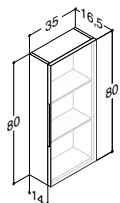

Accessories: Luna: Handles (see page 271)

Small tray	305210016	-	-	31.00
Metal organiser for trays	515200247	-	-	12.50

WALL CABINET WITH 1 DOOR - HEIGHT 80 CM - DEPTH 16,5/19,5/19 CM

		a) 470.00 b) 595.00 c) 588.00*	349.00	249.00	
Width	Colour				
35 cm	Matt white lacquer, with integrated handle, reversible door a)	K10052	-	-	
	Grey rubber, with integrated handle, reversible door a)	K70052	-	-	
	Black rubber, with integrated handle, reversible door a)	K40052	-	-	
	Driftwood, with integrated handle, reversible door b)	K50052	-	-	
	Brushed walnut, with integrated handle, reversible door b)	K80052	-	-	
	Bespoke colour, with integrated handle, reversible door c)	K990052	-	-	
	*) + net colour fee £ 144.00				
	White matt, with integrated handle, left hand hinged	-	Q10032	-	-
	White matt, with integrated handle, right hand hinged	-	Q10042	-	-
	Black matt, with integrated handle, left hand hinged	-	Q30032	-	-
	Black matt, with integrated handle, right hand hinged	-	Q30042	-	-
	Cedar grey, with integrated handle, left hand hinged	-	Q70032	-	-
	Cedar grey, with integrated handle, right hand hinged	-	Q70042	-	-
	White matt, with integrated top handle, left hand hinged	-	Q10162	-	-
White matt, with integrated top handle, right hand hinged	-	Q10172	-	-	
Black matt, with integrated top handle, left hand hinged	-	Q30162	-	-	
Black matt, with integrated top handle, right hand hinged	-	Q30172	-	-	
Cedar grey, with integrated top handle, left hand hinged	-	Q70162	-	-	
Cedar grey, with integrated top handle, right hand hinged	-	Q70172	-	-	
White matt, reversible door	-	-	-	N00341	
White gloss, reversible door	-	-	-	N90349	
Grey matt, reversible door	-	-	-	N70341	
Ash grey, reversible door	-	-	-	N180341	
Oak, reversible door	-	-	-	N150341	
Lava, reversible door	-	-	-	N160341	
Framed white matt, reversible door	-	-	-	N00344	