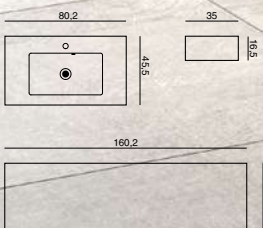

MINORE 80

Washbasin £ 650.- Art. no. 337108003
Vanity unit £ 1,223.- Art. no. K40332V
Mirror £ 344.- Art. no. 92580
2 lights £ 142.- Art. no. 190303880

Accessories:

Wall unit £ 470.- Art. no. K40052
2 base units £ 2,446.- Art. no. K40622V
Worktop £ 680.- Art. no. 337080043
Mirror £ 320.- Art. no. 92560
Light £ 71.- Art. no. 190303880
Optional LED downlight below the vanity unit £ 194.-
Nb. The adjustable touch panel on the mirror is visible. See page 77.