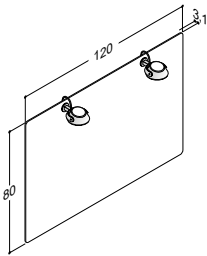

MIRRORS WITH SATURN LIGHT AND SOFTLY CURVED CORNERS WITH ADJUSTABLE LED

Width	Variant	Art. no.		
120 cm	Adjustable LED	2908346000	790.00	790.00
	Adjustable LED and anti-mist pad	2908446000	848.00	848.00
	Adjustable LED and twin-fitted anti-mist pad, 2x30W	2908746000	848.00	848.00
LED 2 x 7,1W, 3000K, 2 x 450 lm, IP44 approved A