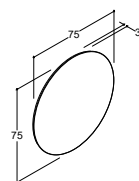

CIRCULAR MIRROR - WITH AMBIENT LIGHTING WITHOUT ADJUSTABLE LED

Width	Light source	Art. no.			
75 cm	LED 20W 3150k, 1520 lm	527400010	410.00	410.00	410.00

IP44 approved **A+**
Add-on: Anti-mist pad 30W (Self adhesive to be attached during installation).
NV-3050 **49.00**