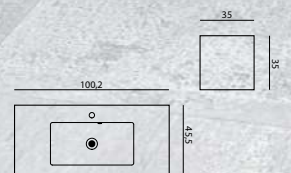

Accessories:

Tall unit £ 791.- Art. no. Q70062
(right hand hinged)

**Nb. The adjustable touch panel on
the mirror is visible.**