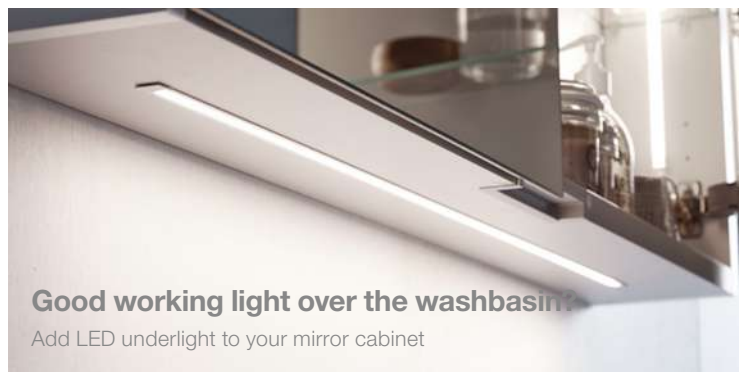

A neat little detail

Concealed recessed handle in the mirror cabinet. You can also fit the accompanying chrome handles

Good working light over the washbasin

Add LED underlight to your mirror cabinet

Superb accessories