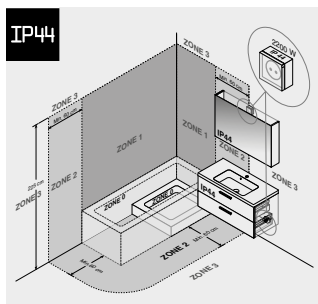

IP44
Zone 2 approved (0-60 cm from shower). See page 210.

These are sample pictures. Products may vary in model and design.