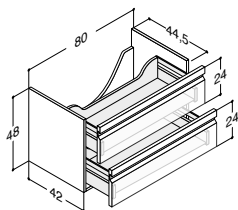

BASE UNITS WITH 2 DRAWERS, FOR COUNTERTOP SOLUTIONS - HEIGHT 48 CM

ZARO	DSC	LUNA

Width	Colour	ZARO	DSC	LUNA	
40 cm	White matt	-	-	572.00	
	White gloss	-	-	N02101	
	Grey matt	-	-	N92109	
	Ash grey	-	-	N72101	
	Oak	-	-	N182101	
	Lava	-	-	N152101	
	Framed white matt	-	-	N162101	
					N02104

Add-on:	Incl. LED lighting in drawers. IP44 approved. Light source LED 2x1,9W, 3150K, 2x125 lm. Add L after the art. no. (NxxxxxxL).	-	-	681.00
Add-on:	LED downlight to floor can be fitted upon request	-	-	194.00

Accessories:	Luna: Handles (see page 271)			
	Luna: Push-open kit for both drawers	NP-40	-	127.00
	Set of rubber mats for drawers	NM-4542	-	38.00

Only for Luna				
		a) 1,111.00		
		b) 1,295.00		
		c) 1,388.00*	765.00	660.00

60 cm	Matt white lacquer, with integrated handle a)	K10412V	-	-	
	Grey rubber, with integrated handle a)	K70412V	-	-	
	Black rubber, with integrated handle a)	K40412V	-	-	
	Driftwood, with integrated handle b)	K50412V	-	-	
	Brushed walnut, with integrated handle b)	K80412V	-	-	
	Bespoke colour, with integrated handle c)	K990412V	-	-	
	*) + net colour fee £ 144.00				
	White matt, with integrated handle	-	Q10352V	-	-
Black matt, with integrated handle	-	Q30352V	-	-	
Cedar grey, with integrated handle	-	Q70352V	-	-	

60 cm	White matt	-	-	N01831	
	White gloss	-	-	N91839	
	Grey gloss	-	-	N71831	
	Ash grey	-	-	N181831	
	Oak	-	-	N151831	
	Lava	-	-	N161831	
	Framed white matt	-	-	N01834	

For Sonate, Marcato and solid surface countertop:

Add V after the art. no. (XxxxxxxV)				
Add-on:	Incl. LED lighting in drawers. IP44 approved. Light source LED 2x2,4W, 3150K, 2x185 lm. Add L after the art. no. (XxxxxxxL / XxxxxxxLV).	a) 1,293.00	947.00	844.00
		b) 1,480.00		
		c) 1,617.00		

Add-on:	LED downlight to floor can be fitted upon request	194.00	194.00	194.00