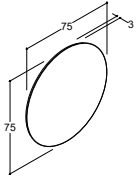

TRADITIONALLY FRAMED MIRRORS WITH LIGHTING

			ZARO	DSC	LUNA
Width	Light source	Art. no.			
80 cm	LED 26W, 3300K, 1380 lm	188742000	735.00	735.00	735.00
	LED 26W, 3300K, 1380 lm With anti-mist pad, 29W	188742010	798.00	798.00	798.00

IP44 approved **A**
Antique silver. Mirror can be fitted portrait (IP21) or landscape.

CIRCULAR MIRROR - WITH AMBIENT LIGHTING

Width	Light source	Art. no.			
75 cm	LED 20W 3150K, 1520 lm	527400010	410.00	410.00	410.00

IP44 approved **A+**

Add-on:	Anti-mist pad 30W (Self adhesive to be attached during installation)	NV-3050	49.00	49.00	49.00

SOLO MIRRORS WITH INTEGRATED LIGHTING

Width	Light source	Art. no.			
59/100 cm	LED 18W, 3150K, 1260 lm Can be fitted in any direction	526700010	467.00	467.00	467.00

IP44 approved **A+**. Anti-mist pad cannot be used with this mirror.

MIRROR CABINET WITH MIRROR GABLES AND INTEGRATED LIGHT PANEL IN TOP

Width	Cupboard	Art. no.			
80 cm	Alu-look/mirror	SP-47817-GB	620.00	620.00	620.00

IP44 approved **A+**

LED 6,3W, 3150K, 530 lm. Incl. magnifying mirror, magnet, metal shelf, handles, 1x230V centrally placed shaver point and rocker switch fitted on left (max. 10W).

Accessories:	Small tray	305210016	31.00	31.00	31.00
	Metal organiser for trays	515200247	12.50	12.50	12.50
	Metal shelf	545700047	12.50	12.50	12.50

MIRROR CABINETS WITH TOP AND BASE ILLUMINATION - ADJUSTABLE LED

Width	Cupboard		a) 1,162.00	b) 1,453.00*	1,076.00	1,017.00
80 cm	Matt white lacquer ^{a)}	SP-57811-GB	-	-	-	-
	Grey rubber ^{a)}	SP-57827-GB	-	-	-	-
	Black rubber ^{a)}	SP-5784-GB	-	-	-	-
	Driftwood ^{a)}	SP-5785-GB	-	-	-	-
	Brushed walnut ^{a)}	SP-5783-GB	-	-	-	-
	Bespoke colour ^{b)}	SP-57899-GB	-	-	-	-
	*) + net colour fee £ 144.00					
	White matt	-	-	-	SP-57831-GB	-
	Black matt	-	-	-	SP-5733-GB	-
	Cedar grey	-	-	-	SP-57837-GB	-
	White matt	-	-	-	-	SP-5780-GB
	White gloss	-	-	-	-	SP-5789-GB
	Grey matt	-	-	-	-	SP-57857-GB
	Ash grey	-	-	-	-	SP-57818-GB
	Oak	-	-	-	-	SP-57816-GB
	Lava	-	-	-	-	SP-57816-GB

IP44 approved **A**
LED 2x11,5W, 2100-6500K, 2x900 lm. Incl. magnifying mirror, magnet, metal shelf, handles and shaver point and touch panel (max. 10W) fitted on right. Shaver point and touch panel fitted on left (max. 10W): **Add L after the art. no. (SP-52xxx-GBL)**

Accessories:	Small tray	305210016	31.00	31.00	31.00
	Metal organiser for trays	515200247	12.50	12.50	12.50
	Metal shelf	545700047	12.50	12.50	12.50