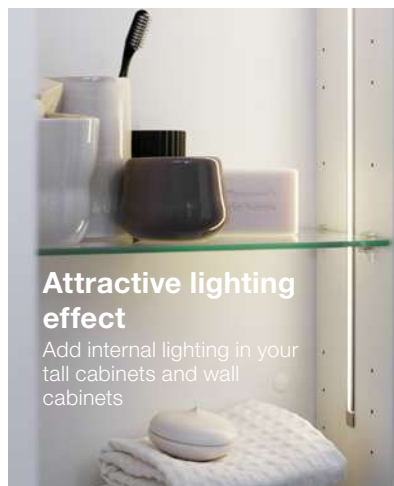

Attractive lighting effect

Add internal lighting in your tall cabinets and wall cabinets