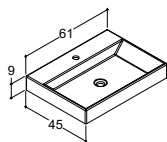

CANTO FOR WOODEN COUNTERTOP SOLUTIONS			ZARO	DSC	LUNA
Width	Colour	Material	-	-	543.00
61 cm	White	Porcelain	-	-	530506103
-5/+8 mm	White without tap hole	Porcelain	-	-	530506103-1

WOODEN COUNTERTOP SOLUTIONS FOR PIANO AND CANTO

Width	Colour	Position	-	-	378.00
200 cm	Ash grey	Double	-	-	335920298
	Oak	Double	-	-	335920286
	Grey matt	Double	-	-	335920203
	Lava	Double	-	-	335920296

Select 2 pcs. 100 cm vanity units.

361.00

200 cm	Ash grey	Left	-	-	335920398
	Oak	Left	-	-	335920386
	Grey matt	Left	-	-	335920303
	Lava	Left	-	-	335920396

Select 1 pcs. 100 cm vanity unit and 1 pcs. 100 cm base unit.

361.00

200 cm	Ash grey	Right	-	-	335920498
	Oak	Right	-	-	335920486
	Grey matt	Right	-	-	335920403
	Lava	Right	-	-	335920496

Select 1 pcs. 100 cm vanity unit and 1 pcs. 100 cm base unit.

VANITY UNIT WITH 2 DRAWERS - HEIGHT 48 CM
- Order 2 pcs. for a 200 cm countertop with 2 cutouts

Width	Colour	a) 1,334.00 b) 1,543.00 c) 1,668.00*	1,031.00	830.00
100 cm	Matt white lacquer, with integrated handle a)	K10012	-	-
	Grey rubber, with integrated handle a)	K70012	-	-
	Black rubber, with integrated handle a)	K40012	-	-
	Driftwood, with integrated handle b)	K50012	-	-
	Brushed walnut, with integrated handle b)	K80012	-	-
	Bespoke colour, with integrated handle c)	K990012	-	-
	*) + net colour fee £ 144.00			
	White matt, with integrated handle	-	Q10012	-
	Black matt, with integrated handle	-	Q30012	-
	Cedar grey, with integrated handle	-	Q70012	-
	White matt	-	-	N00951
	White gloss	-	-	N90959
	Grey matt	-	-	N70951
	Ash grey	-	-	N180951
	Oak	-	-	N150951
	Lava	-	-	N160951
	Framed white matt	-	-	N01844

For Sonate, Marcato and solid surface countertop:

Add V after the art. no. (XxxxxxV)