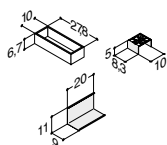

MIRROR CABINETS WITHOUT ILLUMINATION, FOR ADJUSTABLE LED - OPTIONAL LED LIGHTS (see next page)

Width	Cupboard	a) 1,066.00 b) 1,333.00*	-	888.00
120 cm	Matt white lacquer ^{a)}	SP-58311-GB	-	-
	Grey rubber ^{a)}	SP-58327-GB	-	-
	Black rubber ^{a)}	SP-5834-GB	-	-
	Driftwood ^{a)}	SP-5835-GB	-	-
	Brushed walnut ^{a)}	SP-5833-GB	-	-
	Bespoke colour ^{b)}	SP-58399-GB	-	-
	*) + net colour fee £ 144.00