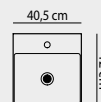

WORKTOP WASHBASINS*

SONATE

Solid surface
Worktop washbasin

MARCATO

Solid surface
Worktop washbasin
(Also available without tap hole)

*) Fits Solid surface tabletops in the widths 60, 80, 100, 120, 160 and 200 cm