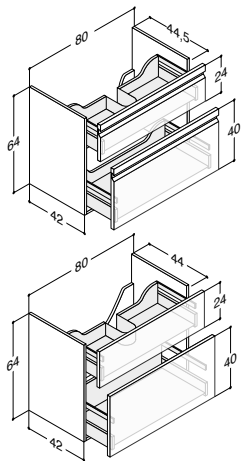

VANITY UNIT WITH 2 DRAWERS - HEIGHT 64 CM

ZARO	DSC	LUNA

Width	Colour	ZARO	DSC	LUNA
80 cm	White matt, with integrated handle	-	1,012.00	747.00
	Black matt, with integrated handle	-	Q10252	-
	Cedar grey, with integrated handle	-	Q30252	-
			Q70252	-
	White matt	-	-	N01771
	White gloss	-	-	N91779
	Grey matt	-	-	N71771
	Ash grey	-	-	N181771
	Oak	-	-	N151771
	Lava	-	-	N161771
	Framed white matt	-	-	N01774

For Minore: **Add V after the art. no. (XxxxxxV)**

Add-on: Incl. LED lighting in drawers. IP44 approved. Light source LED 2x3,4W, 3150K, 2x265 lm. **Add L after the art. no. (XxxxxxL / XxxxxxLV).** **Allegro only: LED lighting in drawers not possible**

Add-on: LED downlight to floor can be fitted upon request

Accessories: Luna: Handles (see page 271)
Luna: Push-open kit for both drawers NP-80 - 127.00
Centre drawer divider for top drawer 305230116 - 65.00
Side drawer dividers for top drawer. Order 2 pcs. 305210016 - 31.00
Divider for the lower drawer 305250016 - 78.00
Set of rubber mats for drawers NM-8042 - 55.00
Lighting profile for use below washbasins, dimmable (see page 272) NL-8044 - 148.00