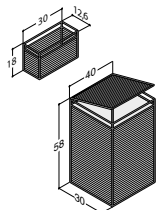

WICKERWORK BASKETS			ZARO	DSC	LUNA
Width	Variant	Colour	64.00	64.00	64.00
30 cm	Wickerwork basket	Nature	189430104	189430104	189430104
			176.00	176.00	176.00
40 cm	Laundry basket with lid	Nature	640400100	640400100	640400100
HOOK FOR WICKERWORK BASKETS					
Width	Material		16.00	16.00	16.00
1,2 cm	Chrome		195050180	195050180	195050180
WORKTOPS					
Width	Colour		-	-	66.00
35 cm	White matt		-	-	ST-3500
	White gloss		-	-	ST-3512
	Grey matt		-	-	ST-3507
	Ash grey		-	-	ST-35018
	Oak		-	-	ST-35015
	Lava		-	-	ST-35016
FLOATING SHELVES					
Width	Colour				50.00
35 cm	White matt		-	-	NHS-351700
	Ash grey		-	-	NHS-3517018
	Oak		-	-	NHS-3517015
	Grey matt		-	-	NHS-351707
	Lava		-	-	NHS-3517016
					53.00
50 cm	White matt		-	-	NHS-501700
	Ash grey		-	-	NHS-5017018
	Oak		-	-	NHS-5017015
	Grey matt		-	-	NHS-501707
	Lava		-	-	NHS-5017016
					60.00
70 cm	White matt		-	-	NHS-701700
	Ash grey		-	-	NHS-7017018
	Oak		-	-	NHS-7017015
	Grey matt		-	-	NHS-701707
	Lava		-	-	NHS-7017016
FLOATING SHELVES IN BESPOKE MEASUREMENTS					
Width	Colour				
35 cm	White matt		-	-	Please enquire for price
	Ash grey		-	-	Please enquire for price
	Grey matt		-	-	Please enquire for price
	Oak		-	-	Please enquire for price
	Lava		-	-	Please enquire for price
Floating shelves can be made in bespoke measurements. Please send drawing. Maximum 200 cm					
SUPPORT LEGS					
Height	Colour		23.00	23.00	23.00
19,5-25 cm	Chrome		189811843	189811843	189811843
			23.00	23.00	23.00
24,5-30 cm	Chrome		189812343	189812343	189812343
			26.00	26.00	26.00
29,5-35 cm	Chrome		189812843	189812843	189812843
			26.00	26.00	26.00
34,6-40 cm	Chrome		189813343	189813343	189813343