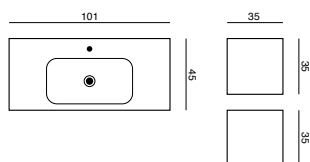

MENUET 100

- **Washbasin** £ 619.- Art. no. 534110103
- **Vanity unit** £ 1,031.- Art. no. Q30262
- **Mirror cabinet** £ 1,139.- Art. no. SP-57133-G

Accessories:

- **Tall unit** £ 791.- Art. no. Q30052
- **Tall unit** £ 791.- Art. no. Q30062