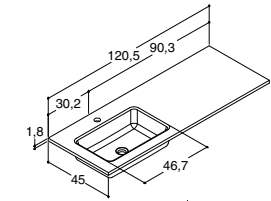

FRESCO 120,5 CM (Also available in 60,5, 80,5 and 100,5 cm)			ZARO	DSC	LUNA
Width	Colour	Material	672.00	-	672.00
120,5 cm -3/+3 mm	White	Crystal clear glass	535812303	-	535812303
Left basin					
			672.00	-	672.00
120,5 cm -3/+3 mm	White	Crystal clear glass	535812403	-	535812403
Right basin					
			806.00	806.00	806.00
120,5 cm -3/+3 mm	White	Crystal clear glass	535812203	535812203	535812203
Twin basin					
Without overflow hole. Important - please note product information. Can be installed with concealed overflow system (see page 274)					

ALLEGRO 120,2 CM - Vanity units for Allegro cannot be supplied with LED light
(Also available in 60,2, 80,2, 100,2 and 160,2D cm)

Width	Colour	Material	643.00	643.00	643.00
120,2 cm -0/+3 mm	White	Marble cast	230612003	230612003	230612003
			643.00	643.00	643.00
120,2 cm -0/+3 mm	White	Marble cast	230612203	230612203	230612203
Twin basin					

SONATE FOR SOLID SURFACE COUNTERTOP SOLUTIONS
- For vanity unit height 48 cm

Width	Colour	Material	450.00	450.00	450.00
45 cm -3/+3 mm	White matt	Solid surface	532100003	532100003	532100003
Without overflow hole. Important - please note product information.					

SOLID SURFACE COUNTERTOP FOR SONATE
- For vanity unit height 48 cm

Width	Colour	Position	557.00	557.00	557.00
120 cm	White matt, with hole for basin mixer	Centre	337061243	337061243	337061243
	White matt, without hole for basin mixer	Centre	337061143	337061143	337061143
Please select 120 cm vanity unit					
120 cm	White matt, with hole for basin mixer	Right	337064243	337064243	337064243
	White matt, without hole for basin mixer	Right	337064143	337064143	337064143
Please select 1x60 cm vanity unit and 1x60 cm base unit					
120 cm	White matt, with hole for basin mixer	Left	337063243	337063243	337063243