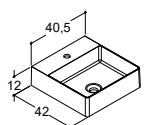

MARCATO FOR SOLID SURFACE COUNTERTOP SOLUTIONS
- For vanity unit height 48 cm

Width	Colour	Material	450.00	450.00	450.00
40,5 cm	White matt	Solid surface	532200003	532200003	532200003
-3/+3 mm	White matt without tap hole	Solid surface	532200103	532200103	532200103

Without overflow hole. Important - please note product information.

SOLID SURFACE COUNTERTOP FOR MARCATO - For vanity unit height 48 cm

Width	Colour	Position	557.00	557.00	557.00
120 cm	White matt	Centre	337061343	337061343	337061343

Please select 1x120 cm vanity unit

120 cm	White matt	Right	337064343	337064343	337064343

Please select 1x60 cm vanity unit and 1x60 cm base unit

120 cm	White matt	Left	337063343	337063343	337063343

Please select 1x60 cm vanity unit and 1x60 cm base unit

120 cm	White matt	Double	337062343	337062343	337062343

Please select 1x120 cm double vanity unit or 2x60 cm vanity unit

CANTO FOR WOODEN COUNTERTOP SOLUTIONS

Width	Colour	Material	-	-	543.00
61 cm	White	Porcelain	-	-	530506103
-5/+8 mm	White without tap hole	Porcelain			530506103-1

Without overflow hole. Important - please note product information.
Can be installed with concealed overflow system (see page 274)

WOODEN COUNTERTOP SOLUTIONS FOR CANTO

Width	Colour	Position	-	-	199.00
120 cm	Ash grey	Centre	-	-	335912198
	Oak	Centre	-	-	335912186
	Grey matt	Centre	-	-	335912103
	Lava	Centre	-	-	335912196