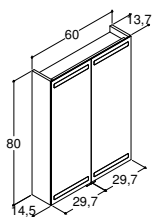

**MIRROR CABINETS WITH TOP AND BASE ILLUMINATION
- ADJUSTABLE LED**