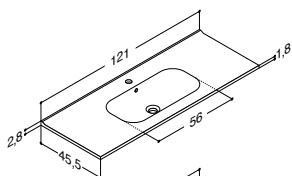

KANTATE 121 CM (Also available in 61, 81, 101, 101D and 161D cm)

Width	Colour	Material	672.00	672.00	672.00
121 cm	White	Porcelain	531912003	531912003	531912003
-5/+12 mm					
			806.00	806.00	806.00
121 cm	White	Porcelain	531922003	531922003	531922003
-5/+12 mm