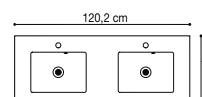

MINORE 120 D

Washbasin £ 984.- Art. no. 337112203

Vanity unit £ 1,162.- Art. no. Q10282V

Mirror £ 566.- Art. no. 92320

Nb. The adjustable touch panel on the mirror is visible.