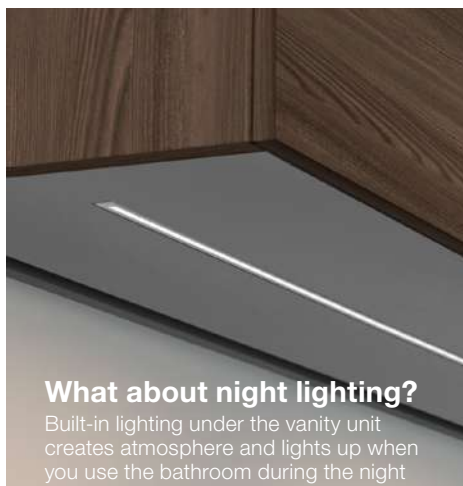

What about night lighting?

Built-in lighting under the vanity unit creates atmosphere and lights up when you use the bathroom during the night