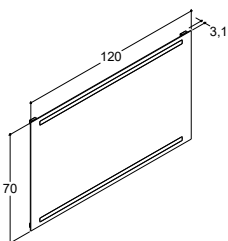

MIRRORS WITH HORIZONTAL INTEGRATED LIGHTING - ADJUSTABLE LED

Width	Light source	Art. no.	ZARO	DSC	LUNA
120 cm	LED 2x11,5W, 2100-6500K, 2x920 lm	92320	566.00	566.00	566.00
	IP44 approved A				
Add-on:	Anti-mist pad 30W (Self adhesive to be attached during installation). Please order 2 anti-mist pads for twin solutions	NV-3737	49.00	49.00	49.00