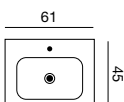

MENUET 60

Washbasin £ 334.- Art. no. 534806003
Vanity unit £ 765.- Art. no. Q70242
Mirror cabinet £ 953.- Art. no. SP-57637-GB