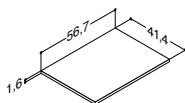

BASE UNITS WITH 2 DOORS, FOR COUNTERTOP SOLUTIONS - HEIGHT 48 CM				
Width	Colour	-	-	384.00
60 cm	White matt	-	-	N01401
	White gloss	-	-	N91409
	Grey matt	-	-	N71401
	Ash grey	-	-	N181401
	Oak	-	-	N151401
	Lava	-	-	N161401
	Framed white matt	-	-	N01404
For Sonate, Marcato and solid surface countertop: Add V after the art. no. (XxxxxxV)				
Add-on:	LED downlight to floor can be fitted upon request	-	-	194.00
Accessories:	Luna: Handles (see page 271)			
	Shelf, alu-look	NH-604247	-	80.00
434.00