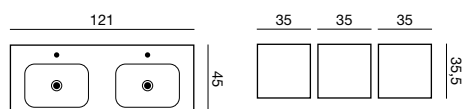

Share the moment with a double basin

If you have the space, we have the basin. if you have room for a 120cm basin, why not take advantage of the space with a 120cm double solution. Select between Kantate, Menuet and Minore. Why not combine with a 64cm tall vanity unit to gain as much storage as possible.

Search for
products and
apply filters at
dansani.co.uk

MENUET D 120

Washbasin £ 806.- Art. no. 534812203

Vanity unit £ 1,162.- Art. no. Q70282

Mirror £ 566.- Art. no. 92320

Accessories:

3 tall units £ 2,373.- Art. no. Q70062
(right hand hinged)

**Nb. The adjustable touch panel on
the mirror is visible.**