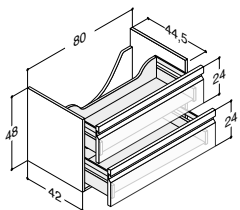

VANITY UNIT WITH 2 DRAWERS - HEIGHT 48 CM
- Order 2 pcs. for 160 cm basin and countertops with 2 cutouts

		ZARO	DSC	LUNA
		a) 1,223.00 b) 1,419.00 c) 1,529.00*		
Width	Colour		1,012.00	747.00
80 cm	Matt white lacquer, with integrated handle ^{a)}	K10332	-	-
	Grey rubber, with integrated handle ^{a)}	K70332	-	-
	Black rubber, with integrated handle ^{a)}	K40332	-	-
	Driftwood, with integrated handle ^{b)}	K50332	-	-
	Brushed walnut, with integrated handle ^{b)}	K80332	-	-
	Bespoke colour, with integrated handle ^{c)}	K990332	-	-
	*) + net colour fee £ 144.00			
	White matt, with integrated handle	-	Q10092	-
	Black matt, with integrated handle	-	Q30092	-
	Cedar grey, with integrated handle	-	Q70092	-
	White matt	-	-	N01451
	White gloss	-	-	N91459
	Grey matt	-	-	N71451
	Ash grey	-	-	N181451
	Oak	-	-	N151451
	Lava	-	-	N161451
	Framed white matt	-	-	N01454
For Sonate, Marcato and solid surface countertop: Add V after the art. no. (XxxxxxV)				
Add-on:	Incl. LED lighting in drawers. IP44 approved. Light source LED 2x3,4W, 3150K, 2x265 lm. Add L after the art. no. (XxxxxxL / XxxxxxLV).	a) 1,428.00 b) 1,625.00 c) 1,785.00	1,216.00	953.00
	Allegro only: LED lighting in drawers not possible	-	-	-
Add-on:	LED downlight to floor can be fitted upon request	194.00	194.00	194.00
Accessories:	Luna: Handles (see page 271)			
	Luna: Push-open kit for both drawers NP-80	-	-	127.00
	Centre drawer divider for top drawer. Order 2 pcs. 305230116	65.00	65.00	65.00
	Side drawer dividers for top drawer. Order 4 pcs. 305210016	31.00	31.00	31.00
	Set of rubber mats for drawers. Order 2 pcs. NM-8042	Inclusive	55.00	55.00
BASE UNIT WITH 2 DRAWERS - HEIGHT 48 CM - ONLY for countertops with 1 cut-out				
		a) 1,223.00 b) 1,419.00 c) 1,529.00*		
Width	Colour		1,012.00	747.00
80 cm	Matt white lacquer, with integrated handle ^{a)}	K10622V	-	-
	Grey rubber, with integrated handle ^{a)}	K70622V	-	-
	Black rubber, with integrated handle ^{a)}	K40622V	-	-
	Driftwood, with integrated handle ^{b)}	K50622V	-	-
	Brushed walnut, with integrated handle ^{b)}	K80622V	-	-
	Bespoke colour, with integrated handle ^{c)}	K990622V	-	-
	*) + net colour fee £ 144.00			
	White matt, with integrated handle	-	Q10362V	-
	Black matt, with integrated handle	-	Q30362V	-
	Cedar grey, with integrated handle	-	Q70362V	-
	White matt	-	-	N01841
	White gloss	-	-	N91849
	Grey matt	-	-	N71841
	Ash grey	-	-	N181841
	Oak	-	-	N151841
	Lava	-	-	N161841
	Framed white matt	-	-	N01844
For Sonate, Marcato and solid surface countertop: Add V after the art. no. (XxxxxxV)				
Add-on:	Incl. LED lighting in drawers. IP44 approved. Light source LED 2x3,4W, 3150K, 2x265 lm. Add L after the art. no. (XxxxxxL / XxxxxxLV).	a) 1,428.00 b) 1,625.00 c) 1,785.00	1,216.00	953.00
Add-on:	LED downlight to floor can be fitted upon request	194.00	194.00	194.00
Accessories:	Luna: Handles (see page 271)			
	Luna: Push-open kit for both drawers NP-80	-	-	127.00