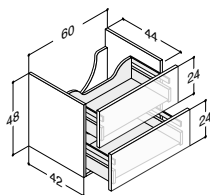

For Sonate, Marcato and solid surface countertop:

Add V after the art. no. (XxxxxxxV)				
Add-on:	Incl. LED lighting in drawers. IP44 approved. Light source LED 2x2,4W, 3150K, 2x185 lm. Add L after the art. no. (XxxxxxxL / XxxxxxxLV).	a) 1,293.00	947.00	844.00
		b) 1,480.00		
		c) 1,617.00		

Add-on:	LED downlight to floor can be fitted upon request	194.00	194.00	194.00

Accessories:	Luna: Handles (see page 271)			
	Luna: Push-open kit for both drawers	NP-60	-	127.00
	Set of rubber mats for drawers	NM-6542	Inclusive	47.00
			47.00	47.00

		a) 1,223.00		
		b) 1,419.00		
		c) 1,529.00*	1,012.00	747.00

80 cm	Matt white lacquer, with integrated handle a)	K10622V	-	-	
	Grey rubber, with integrated handle a)	K70622V	-	-	
	Black rubber, with integrated handle a)	K40622V	-	-	
	Driftwood, with integrated handle b)	K50622V	-	-	
	Brushed walnut, with integrated handle b)	K80622V	-	-	
	Bespoke colour, with integrated handle c)	K990622V	-	-	
	*) + net colour fee £ 144.00				
	White matt, with integrated handle	-	Q10362V	-	-
Black matt, with integrated handle	-	Q30362V	-	-	
Cedar grey, with integrated handle	-	Q70362V	-	-