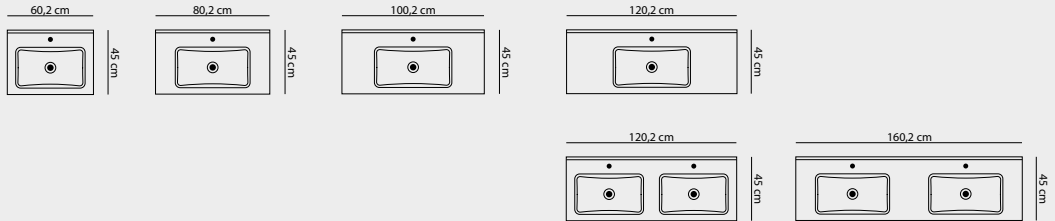

60 CM

80 CM

100 CM

120 CM

160 CM

ALLEGRO
Marble cast