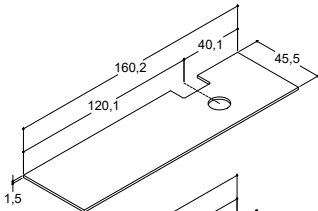

MARCATO FOR SOLID SURFACE COUNTERTOP SOLUTIONS
- For vanity unit height 48 cm

ZARO	DSC	LUNA

Width	Colour	Material	450.00	450.00	450.00
40,5 cm	White matt	Solid surface	532200003	532200003	532200003
-3/+3 mm	White matt without tap hole	Solid surface	532200103	532200103	532200103

Without overflow hole. Important - please note product information.

SOLID SURFACE COUNTERTOP FOR MARCATO - For vanity unit height 48 cm

Width	Colour	Position	680.00	680.00	680.00
160 cm	White matt	Right	337084343	337084343	337084343

Please select 1x80 cm vanity unit and 1x80 cm base unit