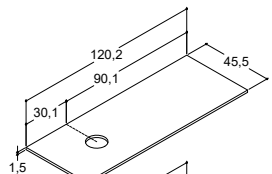

MARCATO FOR SOLID SURFACE COUNTERTOP SOLUTIONS
- For vanity unit height 48 cm

Width	Colour	Material	450.00	450.00	450.00
40,5 cm	White matt	Solid surface	532200003	532200003	532200003
-3/+3 mm	White matt without tap hole	Solid surface	532200103	532200103	532200103

Without overflow hole. Important - please note product information.

SOLID SURFACE COUNTERTOP FOR MARCATO - For vanity unit height 48 cm

Width	Colour	Position	557.00	557.00	557.00
120 cm	White matt	Centre	337061343	337061343	337061343

Please select 1x120 cm vanity unit

120 cm	White matt	Right	337064343	337064343	337064343

Please select 1x60 cm vanity unit and 1x60 cm base unit

120 cm	White matt	Left	337063343	337063343	337063343

Please select 1x60 cm vanity unit and 1x60 cm base unit

120 cm	White matt	Double	337062343	337062343	337062343

Please select 1x120 cm double vanity unit or 2x60 cm vanity unit

CANTO FOR WOODEN COUNTERTOP SOLUTIONS

Width	Colour	Material	-	-	543.00
61 cm	White	Porcelain	-	-	530506103
-5/+8 mm	White without tap hole	Porcelain			530506103-1

Without overflow hole. Important - please note product information.
Can be installed with concealed overflow system (see page 274)

WOODEN COUNTERTOP SOLUTIONS FOR CANTO

Width	Colour	Position	-	-	199.00
120 cm	Ash grey	Centre	-	-	335912198
	Oak	Centre	-	-	335912186
	Grey matt	Centre	-	-	335912103
	Lava	Centre	-	-	335912196