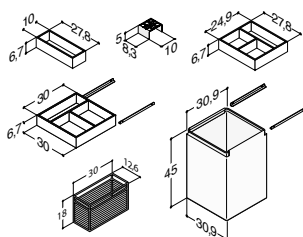

BASE UNIT WITH 1 REVERSIBLE DOOR - HEIGHT 80 CM - DEPTH 35 CM

Width	Colour	ZARO	DSC	LUNA
35 cm	White matt	-	-	301.00
	White gloss	-	-	N01941
	Grey matt	-	-	N91949
	Ash grey	-	-	N71941
	Oak	-	-	N181941
	Lava	-	-	N151941
	Framed white matt	-	-	N161941
				N01944

For push-open: **Add P after the art. no. (NxxxxxP)**

Accessories: Luna: Handles (see page 271)

Luna: Worktop (see page 273)

10 cm tray, depth 27,8 cm	305210016	-	-	31.00
Metal organiser for trays	515200247	-	-	12.50
25 cm tray, depth 27,8 cm	305220016	-	-	43.00
Cupboard tray with runners	305222016	-	-	60.00
Wickerwork basket	189430104	-	-	64.00
Laundry bag with runners	190032020	-	-	56.00

TALL UNITS WITH 2 DOORS - HEIGHT 160 CM - DEPTH 35/35,5 CM

a) **969.00**

b) **1,202.00**

c) **1,212.00***

791.00

585.00

Width	Colour	ZARO	DSC	LUNA
35 cm	Matt white lacquer, with integrated handle, left hand hinged a)	K10462	-	-
	Matt white lacquer, with integrated handle, right hand hinged a)	K10472	-	-
	Grey rubber, with integrated handle, left hand hinged a)	K70462	-	-
	Grey rubber, with integrated handle, right hand hinged a)	K70472	-	-
	Black rubber, with integrated handle, left hand hinged a)	K40462	-	-
	Black rubber, with integrated handle, right hand hinged a)	K40472	-	-
	Driftwood, with integrated handle, left hand hinged b)	K50462	-	-
	Driftwood, with integrated handle, right hand hinged b)	K50472	-	-
	Brushed walnut, with integrated handle, left hand hinged b)	K80462	-	-
	Brushed walnut, with integrated handle, right hand hinged b)	K80472	-	-
	Bespoke colour, with integrated handle, left hand hinged c)	K990462	-	-
	Bespoke colour, with integrated handle, right hand hinged c)	K990472	-	-
	*) + net colour fee £ 144.00			
	White matt, with integrated handle, left hand hinged	-	Q10052	-
	White matt, with integrated handle, right hand hinged	-	Q10062	-
	Black matt, with integrated handle, left hand hinged	-	Q30052	-
	Black matt, with integrated handle, right hand hinged	-	Q30062	-
	Cedar grey, with integrated handle, left hand hinged	-	Q70052	-
	Cedar grey, with integrated handle, right hand hinged	-	Q70062	-
	White matt, reversible door	-	-	N00741
	White gloss, reversible door	-	-	N90749
	Grey matt, reversible door	-	-	N70741
	Ash grey, reversible door	-	-	N180741
	Oak, reversible door	-	-	N150741
	Lava, reversible door	-	-	N160741
	Framed white matt, reversible door	-	-	N00744

Internal lighting can be fitted using a separate special article number:

Add S after the art. no. (XxxxxxS) and order add-on:

For Luna only: For push-open: **Add P after the art. no. (NxxxxxP)**

For push-open and internal lighting:

Add PS after the art. no. (NxxxxxPS) and order add-on:

CONTINUES