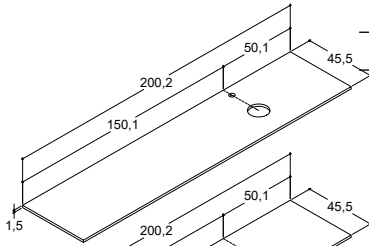

FURNITURE WIDTH 200 CM

SONATE FOR SOLID SURFACE COUNTERTOP SOLUTIONS - For vanity unit height 48 cm

			ZARO	DSC	LUNA
Width	Colour	Material	450.00	450.00	450.00
45 cm -3/+3 mm	White matt	Solid surface	532100003	532100003	532100003
Without overflow hole. Important - please note product information.					

SOLID SURFACE COUNTERTOP FOR SONATE - For vanity unit height 48 cm