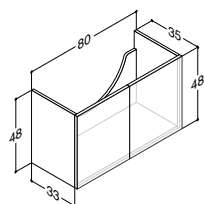

VANITY UNIT FOR MINI MENUET WITH 2 DOORS - HEIGHT 48 CM