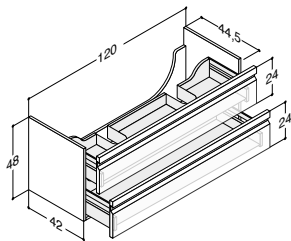

VANITY UNIT WITH 2 DRAWERS - HEIGHT 48 CM
- Not for Fresco basin

		ZARO	DSC	LUNA
		a) 1,498.00 b) 1,733.00 c) 1,873.00*		
Width	Colour			
120 cm	Matt white lacquer, with integrated handle ^{a)}	K10022	-	-
	Grey rubber, with integrated handle ^{a)}	K70022	-	-
	Black rubber, with integrated handle ^{a)}	K40022	-	-
	Driftwood, with integrated handle ^{b)}	K50022	-	-
	Brushed walnut, with integrated handle ^{b)}	K80022	-	-
	Bespoke colour, with integrated handle ^{c)}	K990022	-	-
*) + net colour fee £ 144.00				
	White matt, with integrated handle	-	Q10022	-
	Black matt, with integrated handle	-	Q30022	-
	Cedar grey, with integrated handle	-	Q70022	-
	White matt	-	-	N00941
	White gloss	-	-	N90949
	Grey matt	-	-	N70941
	Ash grey	-	-	N180941
	Oak	-	-	N150941
	Lava	-	-	N160941
	Framed white matt	-	-	N00944
For Minore, Sonate, Marcato and solid surface countertops: Add V after the art. no. (XxxxxxV)				
Add-on:	Incl. LED lighting in drawers. IP44 approved. Light source LED 2x5,3W, 3150K, 2x415 lm. Add L after the art. no. (XxxxxxL / XxxxxxLV).	a) 1,750.00 b) 1,984.00 c) 2,188.00	1,414.00	1,206.00
	Allegro only: LED lighting in drawers not possible	-	-	-
Add-on:	LED downlight to floor can be fitted upon request	194.00	194.00	194.00
Accessories:	Luna: Handles (see page 271)			
	Luna: Push-open kit for both drawers	NP-120	-	127.00
	Centre drawer divider for top drawer	305240016	74.00	74.00
	Side drawer dividers for top drawer. Order 2 pcs.	305220016	43.00	43.00
	Set of rubber mats for drawers	NM-12042	Inclusive	67.00
	Lighting profile for use below washbasins, dimmable (see page 272)	NL-12044	180.00	180.00

VANITY UNIT FOR TWIN BASIN WITH 2 DRAWERS
- HEIGHT 48 CM - Not for Canto basin

		ZARO	DSC	LUNA
		a) 1,498.00 b) 1,733.00 c) 1,873.00*		
Width	Colour			
120 cm	Matt white lacquer, with integrated handle ^{a)}	K10102	-	-
	Grey rubber, with integrated handle ^{a)}	K70102	-	-
	Black rubber, with integrated handle ^{a)}	K40102	-	-
	Driftwood, with integrated handle ^{b)}	K50102	-	-
	Brushed walnut, with integrated handle ^{b)}	K80102	-	-
	Bespoke colour, with integrated handle ^{c)}	K990102	-	-
*) + net colour fee £ 144.00				
	White matt, with integrated handle	-	Q10072	-
	Black matt, with integrated handle	-	Q30072	-
	Cedar grey, with integrated handle	-	Q70022	-
	White matt	-	-	N01271
	White gloss	-	-	N91279
	Grey matt	-	-	N71271
	Ash grey	-	-	N181271
	Oak	-	-	N151271
	Lava	-	-	N161271
	Framed white matt	-	-	N01274
For Minore, Sonate, Marcato and solid surface countertops: Add V after the art. no. (XxxxxxV)				
Add-on:	Incl. LED lighting in drawers. IP44 approved. Light source LED 2x5,3W, 3150K, 2x415 lm. Add L after the art. no. (XxxxxxL).	a) 1,750.00 b) 1,984.00 c) 2,188.00	1,414.00	1,206.00
	Allegro only: LED lighting in drawers not possible	-	-	-
Add-on:	LED downlight to floor can be fitted upon request	194.00	194.00	194.00
Accessories:	Luna: Handles (see page 271)			
	Luna: Push-open kit for both drawers	NP-120	-	127.00
	Drawer divider for top drawer. Order 2 pcs.	305230116	65.00	65.00
	Set of rubber mats for drawers	NM-12142	Inclusive	67.00
	Lighting profile for use below washbasins, dimmable (see page 272)	NL-12044	180.00	180.00