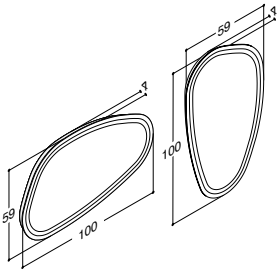

TRADITIONALLY FRAMED MIRRORS WITH LIGHTING

			ZARO	DSC	LUNA
Width	Light source	Art. no.			
80 cm	LED 26W, 3300K, 1380 lm	188742000	735.00	735.00	735.00
	LED 26W, 3300K, 1380 lm With anti-mist pad, 29W	188742010	798.00	798.00	798.00

IP44 approved **A**
Antique silver. Mirror can be fitted portrait (IP21) or landscape.

CIRCULAR MIRROR - WITH AMBIENT LIGHTING

Width	Light source	Art. no.			
75 cm	LED 20W 3150K, 1520 lm	527400010	410.00	410.00	410.00

IP44 approved **A+**

Add-on:	Anti-mist pad 30W (Self adhesive to be attached during installation)	NV-3050	49.00	49.00	49.00

SOLO MIRRORS WITH INTEGRATED LIGHTING

Width	Light source	Art. no.			
59/100 cm	LED 18W, 3150K, 1260 lm Can be fitted in any direction	526700010	467.00	467.00	467.00

IP44 approved **A+**. Anti-mist pad cannot be used with this mirror.

MIRROR CABINET WITH MIRROR GABLES AND INTEGRATED LIGHT PANEL IN TOP

Width	Cupboard	Art. no.			
80 cm	Alu-look/mirror	SP-47817-GB	620.00	620.00	620.00

IP44 approved **A+**

LED 6,3W, 3150K, 530 lm. Incl. magnifying mirror, magnet, metal shelf, handles, 1x230V centrally placed shaver point and rocker switch fitted on left (max. 10W).

Accessories:	Small tray	305210016	31.00	31.00	31.00
	Metal organiser for trays	515200247	12.50	12.50	12.50
	Metal shelf	545700047	12.50	12.50	12.50

MIRROR CABINETS WITH TOP AND BASE ILLUMINATION - ADJUSTABLE LED

Width	Cupboard		a) 1,162.00	b) 1,453.00*	1,076.00	1,017.00
80 cm	Matt white lacquer ^{a)}	SP-57811-GB	-	-	-	-
	Grey rubber ^{a)}	SP-57827-GB	-	-	-	-
	Black rubber ^{a)}	SP-5784-GB	-	-	-	-
	Driftwood ^{a)}	SP-5785-GB	-	-	-	-
	Brushed walnut ^{a)}	SP-5783-GB	-	-	-	-
	Bespoke colour ^{b)}	SP-57899-GB	-	-	-	-
	*) + net colour fee £ 144.00					
	White matt	-	-	-	SP-57831-GB	-
	Black matt	-	-	-	SP-5733-GB	-
	Cedar grey	-	-	-	SP-57837-GB	-
	White matt	-	-	-	-	SP-5780-GB
	White gloss	-	-	-	-	SP-5789-GB
	Grey matt	-	-	-	-	SP-57857-GB
	Ash grey	-	-	-	-	SP-57818-GB
	Oak	-	-	-	-	SP-57816-GB
	Lava	-	-	-	-	SP-57816-GB

IP44 approved **A**
LED 2x11,5W, 2100-6500K, 2x900 lm. Incl. magnifying mirror, magnet, metal shelf, handles and shaver point and touch panel (max. 10W) fitted on right. Shaver point and touch panel fitted on left (max. 10W): **Add L after the art. no. (SP-52xxx-GBL)**

Accessories:	Small tray	305210016	31.00	31.00	31.00
	Metal organiser for trays	515200247	12.50	12.50	12.50
	Metal shelf	545700047	12.50	12.50	12.50