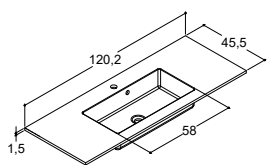

FURNITURE WIDTH 120 CM

MINORE 120,2 CM (Also available in 60,2, 80,2, 100,2 and 120,2D cm) - ONLY FOR 120 CM WASHBASIN

			ZARO	DSC	LUNA
Width	Colour	Material	835.00	835.00	835.00
120,2 cm	White matt	Solid surface	337112003	337112003	337112003
0/+3 mm	White matt without tap hole	Solid surface	337112103	337112103	337112103