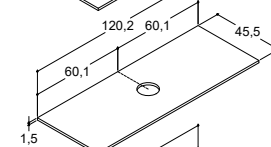

FRESCO 120,5 CM (Also available in 60,5, 80,5 and 100,5 cm)			ZARO	DSC	LUNA
Width	Colour	Material	672.00	-	672.00
120,5 cm -3/+3 mm	White	Crystal clear glass	535812303	-	535812303
Left basin					
			672.00	-	672.00
120,5 cm -3/+3 mm	White	Crystal clear glass	535812403	-	535812403
Right basin					
			806.00	806.00	806.00
120,5 cm -3/+3 mm	White	Crystal clear glass	535812203	535812203	535812203
Twin basin					
Without overflow hole. Important - please note product information. Can be installed with concealed overflow system (see page 274)					

ALLEGRO 120,2 CM - Vanity units for Allegro cannot be supplied with LED light
(Also available in 60,2, 80,2, 100,2 and 160,2D cm)

Width	Colour	Material	643.00	643.00	643.00
120,2 cm -0/+3 mm	White	Marble cast	230612003	230612003	230612003
			643.00	643.00	643.00
120,2 cm -0/+3 mm	White	Marble cast	230612203	230612203	230612203
Twin basin					

SONATE FOR SOLID SURFACE COUNTERTOP SOLUTIONS
- For vanity unit height 48 cm

Width	Colour	Material	450.00	450.00	450.00
45 cm -3/+3 mm	White matt	Solid surface	532100003	532100003	532100003
Without overflow hole. Important - please note product information.					

SOLID SURFACE COUNTERTOP FOR SONATE
- For vanity unit height 48 cm

Width	Colour	Position	557.00	557.00	557.00
120 cm	White matt, with hole for basin mixer	Centre	337061243	337061243	337061243
	White matt, without hole for basin mixer	Centre	337061143	337061143	337061143
Please select 120 cm vanity unit					
120 cm	White matt, with hole for basin mixer	Right	337064243	337064243	337064243
	White matt, without hole for basin mixer	Right	337064143	337064143	337064143
Please select 1x60 cm vanity unit and 1x60 cm base unit					
120 cm	White matt, with hole for basin mixer	Left	337063243	337063243	337063243