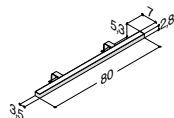

SATURN LIGHT FOR MIRROR CABINETS WITH ADJUSTABLE LED

Width	Light source	183.00	183.00	183.00
Ø 12 cm	Chrome, LED 7,1W, 3000K, 450 lm	LS-002	LS-002	LS-002

Maximum 2 lights. Required driver comes with mirror cabinet.