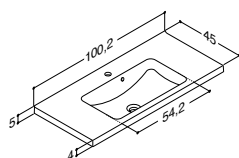

MINORE 100,2 CM (Also available in 60,2, 100,2, 120,2 and 120,2D cm)			ZARO	DSC	LUNA
Width	Colour	Material	743.00	743.00	743.00
100,2 cm	White matt	Solid surface	337110003	337110003	337110003
0/+3 mm	White matt without tap hole	Solid surface	337110103	337110103	337110103
ANDANTE 102,5 CM (Also available in 82,5 and 124,4 cm)					
Width	Colour	Material	619.00	619.00	619.00
102,5 cm	White	Porcelain	536610003	536610003	536610003
-5/+10 mm					
MENUET 101 CM (Also available in 61, 81, 121 and 121D cm)					
Width	Colour	Material	619.00	619.00	619.00
101 cm	White	Porcelain	534110103	534110103	534110103
-5/+10 mm					
KANTATE 101 CM (Also available in 61, 81, 121, 121D and 161D cm)					
Width	Colour	Material	619.00	619.00	619.00
101 cm	White	Porcelain	531910003	531910003	531910003
-5/+10 mm					
			743.00	743.00	743.00
101 cm	White	Porcelain	531911003	531911003	531911003
-5/+10 mm					
2 tap holes					
CANTO 101 CM (Also available in 61, 81, 121 and 121D cm)					
Width	Colour	Material	743.00	743.00	743.00
101 cm	White	Porcelain	530510103	530510103	530510103
-5/+10 mm	White without tap hole	Porcelain	530510103-1	530510103-1	530510103-1
Without overflow hole. Important - please note product information. Can be installed with concealed overflow system (see page 274)					
			743.00	743.00	743.00
101 cm	White	Porcelain	530510203	530510203	530510203
-5/+10 mm	White without tap hole	Porcelain	530510103-1	530510103-1	530510103-1
2 tap holes					
Without overflow hole. Important - please note product information. Can be installed with concealed overflow system (see page 274)					
FRESCO 100,5 CM (Also available in 60,5, 80,5 and 120,5L, 120,5R and 120,5D cm)					
Width	Colour	Material	619.00	619.00	619.00
100,5 cm	White	Crystal clear glass	535810003	535810003	535810003
-3/+3 mm					
Without overflow hole. Important - please note product information. Can be installed with concealed overflow system (see page 274)					
ALLEGRO 100,2 CM - Vanity units for Allegro cannot be supplied with LED light (Also available in 60,2, 80,2 and 120,2, 120,2D and 160,2D cm)					
Width	Colour	Material	522.00	522.00	522.00
100,2 cm	White	Marble cast	230610003	230610003	230610003
-0/+3 mm					
SONATE FOR SOLID SURFACE COUNTERTOP SOLUTIONS - For vanity unit height 48 cm					
Width	Colour	Material	450.00	450.00	450.00
45 cm	White matt	Solid surface	532100003	532100003	532100003
-3/+3 mm					
Without overflow hole. Important - please note product information.