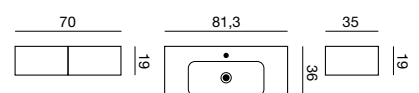

MINI MENUET 80

Washbasin £ 367.- Art. no. 534308003
Vanity unit £ 724.- Art. no. N91499
Mirror £ 412.- Art. no. 92480
2 handles £ 32.- Art. no. 189504143

Accessories:
4 wall units £ 996.- Art. no. N90349
Towel rack £ 289.- Art. no. 2809470022
4 handles £ 64.- Art. no. 189504143
Nb. The adjustable touch panel on the mirror is visible. See page 157.