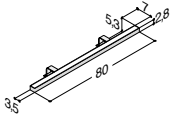

WIDTH 80 CM

STRATOS LIGHT FOR MIRRORS AND MIRROR CABINETS WITH ADJUSTABLE LED

		ZARO	DSC	LUNA
Width	Light source	163.00	163.00	163.00
80 cm	LED 8,7W, 2100-6500K, 650 lm	190303902	190303902	190303902
IP44 approved A Required driver comes with mirror/mirror cabinet.				

SATURN LIGHT FOR MIRROR CABINETS WITH ADJUSTABLE LED

		ZARO	DSC	LUNA
Width	Light source	183.00	183.00	183.00
Ø 12 cm	Chrome, LED 7,1W, 3000K, 450 lm	LS-002	LS-002	LS-002
IP44 approved A Maximum 2 lights. Required driver comes with mirror/mirror cabinet.