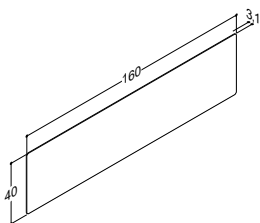

MIRRORS WITH SOFTLY CURVED CORNERS FOR ADJUSTABLE LED, HEIGHT 40 CM- OPTIONAL LED-LIGHTS (see page 253)

ZARO	DSC	LUNA

Width	Variant	Art. no.			
160 cm	Adjustable LED	92660	389.00	389.00	389.00
	Adjustable LED and twin-fitted anti-mist pad, 2x30W	92664	451.00	451.00	451.00

IP44 approved

MIRRORS WITH SATURN LIGHT AND SOFTLY CURVED CORNERS HEIGHT 80 CM WITH ADJUSTABLE LED

Width	Variant	Art. no.			
160 cm	Adjustable LED	2908348000	846.00	846.00	846.00
	Adjustable LED and twin-fitted anti-mist pad, 2x30W	2908748000	961.00	961.00	961.00