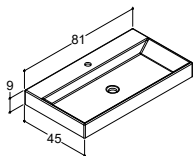

CANTO 81 CM (Also available in 61, 101, 101D, 121 and 121D cm)

Width	Colour	Material	650.00	650.00	650.00
81 cm	White	Porcelain	530508103	530508103	530508103
-5/+8 mm	White without tap hole	Porcelain	530508103-1	530508103-1	530508103-1

Without overflow hole. Important - please note product information.
Can be installed with concealed overflow system (see page 274)