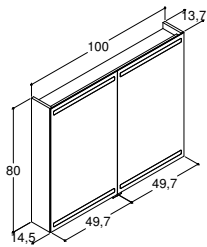

MIRROR CABINETS WITH TOP AND BASE ILLUMINATION - ADJUSTABLE LED

		ZARO	DSC	LUNA
Width	Cupboard	a) 1,250.00 b) 1,563.00*		
100 cm	Matt white lacquer a)	SP-57111-GB	1,139.00	1,098.00
	Grey rubber a)	SP-57127-GB	-	-
	Black rubber a)	SP-5714-GB	-	-
	Driftwood a)	SP-5715-GB	-	-
	Brushed walnut a)	SP-5713-GB	-	-
	Bespoke colour b)	SP-57199-GB	-	-
	*) + net colour fee £ 144.00			
	White matt	-	SP-57131-GB	-
	Black matt	-	SP-57133-GB	-
	Cedar grey	-	SP-57137-GB	-
	White matt	-	-	SP-5710-GB
	White gloss	-	-	SP-5719-GB
	Grey matt	-	-	SP-57157-GB
	Ash grey	-	-	SP-57118-GB
	Oak	-	-	SP-57115-GB
	Lava	-	-	SP-57116-GB
	IP44 approved A LED 2x15W, 2100-6500K, 2x1000 lm. Incl. magnifying mirror, magnet, metal shelf, handles and shaver point and touch panel (max. 10W) fitted on right. Shaver point and touch panel fitted on left (max. 10W): Add L after the art. no. (SP-57xxx-GBL)			
Accessories:	Small tray	305210016	31.00	31.00
	Metal organiser for trays	515200247	12.50	12.50
	Metal shelf	545700047	12.50	12.50

MIRROR CABINETS WITH 2 DOORS WITHOUT ILLUMINATION, FOR ADJUSTABLE LED - OPTIONAL LED LIGHTS (see page 236)