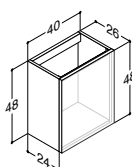

Accessories: Luna: Handles (see page 271)