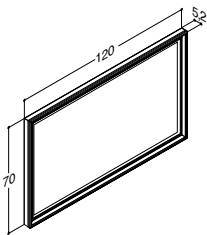

TRADITIONALLY FRAMED MIRRORS WITH LIGHTING

Width	Light source	Art. no.		
120 cm	LED 37W, 3300K, 1905 lm	1887490000	935.00	935.00
	LED 37W, 3300K, 1905 lm With anti-mist pad, 29W	1887490010	997.00	997.00
IP44 approved A Antique silver. Mirror can be fitted portrait (IP21) or landscape