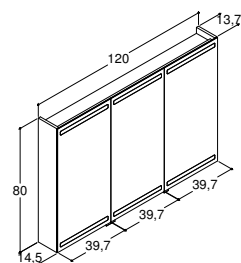

White matt		SP-57231-GB	-
	Black matt	-	SP-57233-GB	-
	Cedar grey	-	SP-57237-GB	-
	White matt	-	-	SP-5720-GB
	White gloss	-	-	SP-5729-GB
	Grey matt	-	-	SP-57257-GB
	Ash grey	-	-	SP-57218-GB
	Oak	-	-	SP-57215-GB
	Lava	-	-	SP-57216-GB

IP44 approved **A**

LED 2x15W, 2100-6500K, 2x1160 lm. Incl. magnifying mirror, magnet, metal shelf, handles and shaver point and touch panel (max. 10W) fitted on right. Shaver point and touch panel fitted on left (max. 10W): **Add L after the art. no. (SP-57xxx-GBL)**

Accessories:		ZARO	DSC	LUNA
Small tray	305210016	31.00	31.00	31.00
Metal organiser for trays	515200247	12.50	12.50	12.50
Metal shelf	545700047	12.50	12.50	12.50

MIRROR CABINETS WITHOUT ILLUMINATION, FOR ADJUSTABLE LED - OPTIONAL LED LIGHTS (see next page)

Width	Cupboard	a) 1,066.00 b) 1,333.00*	-	888.00
120 cm	Matt white lacquer ^{a)}	SP-58311-GB	-	-
	Grey rubber ^{a)}	SP-58327-GB	-	-
	Black rubber ^{a)}	SP-5834-GB	-	-
	Driftwood ^{a)}	SP-5835-GB	-	-
	Brushed walnut ^{a)}	SP-5833-GB	-	-
	Bespoke colour ^{b)}	SP-58399-GB	-	-
	*) + net colour fee £ 144.00