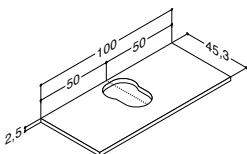

WOODEN COUNTERTOP SOLUTIONS FOR CANTO

Width	Colour	Position	-	-	183.00
100 cm	Ash grey	Centre	-	-	335910198
	Oak	Centre	-	-	335910186
	Grey matt	Centre	-	-	335910103
	Lava	Centre	-	-	335910196