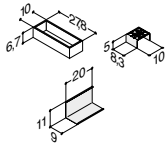

CONTINUATION OF PREVIOUS PAGE

		ZARO	DSC	LUNA
Add-on:	60 cm centre vertical LED light profile 2x5W, 2100-6500K, 2x410 lm, inside both sides	2004	290.00	-
Accessories:	Small tray	305210016	31.00	-
	Metal organiser for trays	515200247	12.50	-
	Metal shelf	545700047	12.50	-

MIRROR CABINETS WITH VERTICAL ILLUMINATION - ADJUSTABLE LED - OPTIONAL LED LIGHTS (see below)

Width	Cupboard	-	-	1,080.00
120 cm	White matt	-	-	SP-5930-GB
	White gloss	-	-	SP-5939-GB
	Grey matt	-	-	SP-59357-GB
	Ash grey	-	-	SP-59318-GB
	Oak	-	-	SP-59315-GB
	Lava	-	-	SP-59316-GB

IP44 approved **A**

For LED underlight: **Add U after SP in the art. no. (SPU-59xxx-GB)**

LED 2x5W, 2100-6500K, 2x450 lm (underlight LED 1x5W, 410 lm). IP44 approved. Incl. magnifying mirror, magnet, metal shelf, shaver point and touch panel fitted on right (max. 10W).

Shaver point and touch panel fitted on left (max. 10W):

Add L after the art. no. (SP-49xxx-GBL or SPU-49xxx-GBL)

Accessories:	Small tray	305210016	-	-	31.00
	Metal organiser for trays	515200247	-	-	12.50
	Metal shelf	545700047	-	-	12.50

JUPITER LIGHT FOR MIRRORS AND MIRROR CABINETS WITH ADJUSTABLE LED

Width	Light source	71.00	71.00	71.00
Ø 8 cm	Chrome, LED 5,8W, 2100-6500K, 420 lm	190303880	190303880	190303880
	White, LED 5,8W, 2100-6500K, 420 lm	190303881	190303881	190303881

IP44 approved **A**

Maximum 2 lights. Required driver comes with mirror/mirror cabinet.

VENUS LIGHT FOR MIRRORS AND MIRROR CABINETS WITH ADJUSTABLE LED

Width	Light source	141.00	141.00	141.00
Ø 10 cm	LED 6,5W, 2100-6500K, 414 lm	190303890	190303890	190303890

IP44 approved **A**

Maximum 2 lights. Required driver comes with mirror/mirror cabinet.

STRATOS LIGHT FOR MIRRORS AND MIRROR CABINETS WITH ADJUSTABLE LED

Width	Light source	265.00	265.00	265.00
120 cm	LED 12,9W, 2100-6500K, 830 lm	190303904	190303904	190303904

IP44 approved **A**

Required driver comes with mirror/mirror cabinet.

SATURN LIGHT FOR MIRROR CABINETS WITH ADJUSTABLE LED

Width	Light source	183.00	183.00	183.00
Ø 12 cm	Chrome, LED 7,1W, 3000K, 450 lm	LS-002	LS-002	LS-002

IP44 approved **A**

Maximum 2 lights. Required driver comes with mirror/mirror cabinet.