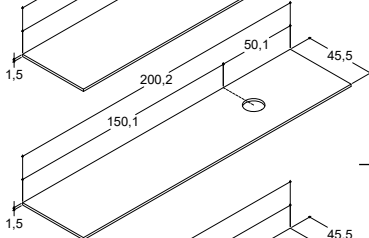

Width	Colour	Position	803.00	803.00	803.00
200 cm	White matt, with hole for basin mixer	Right	337004243	337004243	337004243
	White matt, without hole for basin mixer	Right	337004143	337004143	337004143

Please select 1x100 cm vanity unit and 1x100 cm base unit