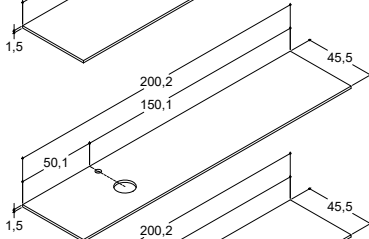

200 cm	White matt, with hole for basin mixer	Left	337003243	337003243	337003243
	White matt, without hole for basin mixer	Left	337003143	337003143	337003143

Please select 1x100 cm vanity unit and 1x100 cm base unit