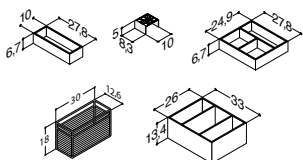

ZARO	DSC	LUNA
Width	Colour	-	-	641.00
50 cm	White matt	-	-	N02061
	White matt with mirror door	-	-	N01961
	White gloss	-	-	N92069
	White gloss with mirror door	-	-	N91969
	Grey matt	-	-	N72061
	Grey matt with mirror door	-	-	N71961
	Ash grey	-	-	N182061
	Ash grey with mirror door	-	-	N181961
	Oak	-	-	N152061
	Oak with mirror door	-	-	N151961
	Lava	-	-	N162061
	Lava with mirror door	-	-	N161961

Cabinet top and base in alu look. The mirror door has alu look finish internally.
The wood decor finish has a vertical grain structure.

Internal lighting can be fitted using a separate special article number:
Add S after the art. no. (NxxxxxS) and order add-on:

Add-on:	60 cm centre vertical LED light profile 6,3W, 3150K, 560 lm. Fitted on top left	2002	-	-	194.00
A+	60 cm centre vertical LED light profile 6,3W, 3150K, 560 lm. Fitted on top right	2003	-	-	194.00

IP21 approved. NB: Internal light must be fitted opposite hinge side.

Accessories:	10 cm tray, depth 27,8 cm	305210016	-	-	31.00
	Metal organiser for trays	515200247	-	-	12.50
	25 cm tray, depth 27,8 cm	305220016	-	-	43.00
	Wickerwork basket	189430104	-	-	64.00
	Tall tray	305250016	-	-	78.00