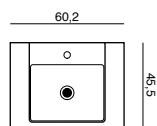

MARCATO 60

Washbasin £ 450.- Art. no. 532200003
Worktop £ 362.- Art. no. 37031343
Vanity unit £ 660.- Art. no. N01331V
Mirror cabinet £ 822.- Art. no. SP-5760-GB
Push-open £ 127.- Art. no. NP-60