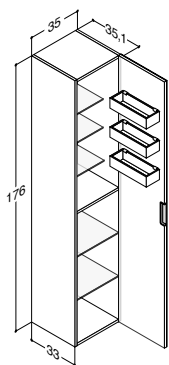

**TALL UNITS WITH REVERSIBLE MIRROR DOOR OR DECOR FINISH
- HEIGHT 176 CM - DEPTH 35,1 CM**