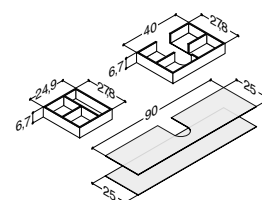

For Sonate, Marcato and solid surface countertop:

Add V after the art. no. (XxxxxxV)

Add-on: Incl. LED lighting in drawers. IP44 approved. Light source LED **A+** 2x4,4W, 3150K, 2x340 lm. **Add L after the art. no. (XxxxxxxL / XxxxxxxLV).** a) **1,565.00** b) **1,773.00** c) **1.957,00** **1,259.00** **1,059.00**

Add-on: LED downlight to floor can be fitted upon request **194.00** **194.00** **194.00**

Accessories: Luna: Handles (see page 271)
Luna: Push-open kit for both drawers NP-100 - - **127.00**
Centre drawer divider for top drawer. Order 2 pcs. 305230016 **54.00** **54.00** **54.00**
Side drawer dividers for top drawer. Order 4 pcs. 305220016 **43.00** **43.00** **43.00**
Set of rubber mats for drawers. Order 2 pcs. NM-10042 **Inclusive** **64.00** **64.00**