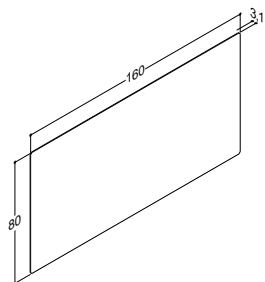

WIDTH 160 CM

VANITY UNIT WITH 2 DOORS - HEIGHT 48 CM - Order 2 pcs. til 160 cm vanity unit

		ZARO	DSC	LUNA
Width	Colour	-	-	434.00
80 cm	White matt	-	-	N01461
	White gloss	-	-	N91469
	Grey matt	-	-	N71461
	Ash grey	-	-	N181461
	Oak	-	-	N151461
	Lava	-	-	N161461
	Framed white matt	-	-	N01464
For Sonate, Marcato and solid surface countertop: Add V after the art. no. (XxxxxxV)				
Add-on:	LED downlight to floor can be fitted upon request	-	-	194.00
Accessories:	Luna: Handles (see page 271)			
	Shelf, alu-look	NH-804247	-	80.00

VANITY UNIT WITH 2 DRAWERS - HEIGHT 64 CM - Order 2 pcs. for 160 cm vanity unit

		ZARO	DSC	LUNA
Width	Colour	-	1,012.00	747.00
80 cm	White matt, with integrated handle	-	Q10252	-
	Black matt, with integrated handle	-	Q30252	-
	Cedar grey, with integrated handle	-	Q70252	-
	White matt	-	-	N01771
	White gloss	-	-	N91779
	Grey matt	-	-	N71771
	Ash grey	-	-	N181771
	Oak	-	-	N151771
	Lava	-	-	N161771
	Framed white matt	-	-	N01774
Add-on:	Incl. LED lighting in drawers. IP44 approved. Light source LED 2x3,4W, 3150K, 2x265 lm. Add L after the art. no. (XxxxxxL / XxxxxxLV).	-	1,216.00	953.00
	Allegro only: LED lighting in drawers not possible	-	-	-
Add-on:	LED downlight to floor can be fitted upon request	-	194.00	194.00
Accessories:	Luna: Handles (see page 271)			
	Luna: Push-open kit for both drawers	NP-80	-	127.00
	Centre drawer divider for top drawer. Order 2 pcs.	305230116	-	65.00
	Side drawer dividers for top drawer. Order 4 pcs.	305210016	-	31.00
	Divider for the lower drawer	305250016	-	78.00
	Set of rubber mats for drawers. Order 2 pcs.	NM-8042	-	55.00

MIRRORS WITH HORIZONTAL INTEGRATED LIGHTING - ADJUSTABLE LED

Width	Light source	Art. no.	ZARO	DSC	LUNA
160 cm	LED 2x14,4W, 2100-6500K, 2x1160 lm	92330	653.00	653.00	653.00
IP44 approved A					
Add-on:	Anti-mist pad 30W (Self adhesive to be attached during installation). Please order 2 anti-mist pads for twin solutions	NV-3737	49.00	49.00	49.00

MIRRORS WITH SOFTLY CURVED CORNERS FOR ADJUSTABLE LED, HEIGHT 80 CM - OPTIONAL LED-LIGHTS (see page 253)

Width	Variant	Art. no.	ZARO	DSC	LUNA
160 cm	Adjustable LED	92530	433.00	433.00	433.00
	Adjustable LED, twin-fitted anti-mist pad, 2x30W	92534	496.00	496.00	496.00
IP44 approved