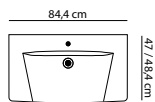

Strong metal drawers with full access and exclusive soft closers ensure quality in everyday use. Optional LED illumination and antislip mats in both drawers as well as oak trays in the top drawer.