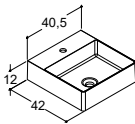

MARCATO FOR SOLID SURFACE COUNTERTOP SOLUTIONS
- For vanity unit height 48 cm