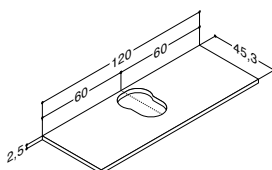

MARCATO FOR SOLID SURFACE COUNTERTOP SOLUTIONS
- For vanity unit height 48 cm

Width	Colour	Material	450.00	450.00	450.00
40,5 cm	White matt	Solid surface	532200003	532200003	532200003
-3/+3 mm	White matt without tap hole	Solid surface	532200103	532200103	532200103

Without overflow hole. Important - please note product information.

SOLID SURFACE COUNTERTOP FOR MARCATO - For vanity unit height 48 cm

Width	Colour	Position	557.00	557.00	557.00
120 cm	White matt	Centre	337061343	337061343	337061343

Please select 1x120 cm vanity unit

120 cm	White matt	Right	337064343	337064343	337064343

Please select 1x60 cm vanity unit and 1x60 cm base unit

120 cm	White matt	Left	337063343	337063343	337063343

Please select 1x60 cm vanity unit and 1x60 cm base unit

120 cm	White matt	Double	337062343	337062343	337062343

Please select 1x120 cm double vanity unit or 2x60 cm vanity unit

CANTO FOR WOODEN COUNTERTOP SOLUTIONS

Width	Colour	Material	-	-	543.00
61 cm	White	Porcelain	-	-	530506103
-5/+8 mm	White without tap hole	Porcelain			530506103-1

Without overflow hole. Important - please note product information.
Can be installed with concealed overflow system (see page 274)

WOODEN COUNTERTOP SOLUTIONS FOR CANTO

Width	Colour	Position	-	-	199.00
120 cm	Ash grey	Centre	-	-	335912198
	Oak	Centre	-	-	335912186
	Grey matt	Centre	-	-	335912103
	Lava	Centre	-	-	335912196