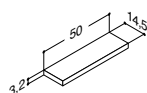

WICKERWORK BASKETS			ZARO	DSC	LUNA
Width	Variant	Colour	64.00	64.00	64.00
30 cm	Wickerwork basket	Nature	189430104	189430104	189430104
			176.00	176.00	176.00
40 cm	Laundry basket with lid	Nature	640400100	640400100	640400100
HOOK FOR WICKERWORK BASKETS					
Width	Material		16.00	16.00	16.00
1,2 cm	Chrome		195050180	195050180	195050180
WORKTOPS					
Width	Colour		-	-	66.00
35 cm	White matt		-	-	ST-3500
	White gloss		-	-	ST-3512
	Grey matt		-	-	ST-3507
	Ash grey		-	-	ST-35018
	Oak		-	-	ST-35015
	Lava		-	-	ST-35016
FLOATING SHELVES					
Width	Colour				50.00
35 cm	White matt		-	-	NHS-351700
	Ash grey		-	-	NHS-3517018
	Oak		-	-	NHS-3517015
	Grey matt		-	-	NHS-351707
	Lava		-	-	NHS-3517016
					53.00
50 cm	White matt		-	-	NHS-501700
	Ash grey		-	-	NHS-5017018
	Oak		-	-	NHS-5017015
	Grey matt		-	-	NHS-501707
	Lava		-	-	NHS-5017016
					60.00
70 cm	White matt		-	-	NHS-701700
	Ash grey		-	-	NHS-7017018
	Oak		-	-	NHS-7017015
	Grey matt		-	-	NHS-701707
	Lava		-	-	NHS-7017016
FLOATING SHELVES IN BESPOKE MEASUREMENTS					
Width	Colour				
35 cm	White matt		-	-	Please enquire for price
	Ash grey		-	-	Please enquire for price
	Grey matt		-	-	Please enquire for price
	Oak		-	-	Please enquire for price
	Lava		-	-	Please enquire for price
Floating shelves can be made in bespoke measurements. Please send drawing. Maximum 200 cm					
SUPPORT LEGS					
Height	Colour		23.00	23.00	23.00
19,5-25 cm	Chrome		189811843	189811843	189811843
			23.00	23.00	23.00
24,5-30 cm	Chrome		189812343	189812343	189812343
			26.00	26.00	26.00
29,5-35 cm	Chrome		189812843	189812843	189812843
			26.00	26.00	26.00
34,6-40 cm	Chrome		189813343	189813343	189813343