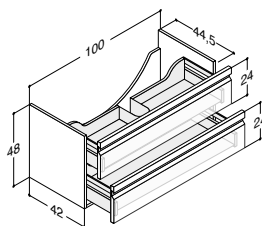

VANITY UNIT WITH 2 DRAWERS - HEIGHT 48 CM
- Order 2 pcs. for a 200 cm countertop with 2 cutouts