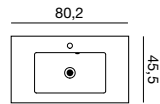

MINORE 80

Washbasin £ 650.- Art. no. 337108003
Vanity unit £ 1,012.- Art. no. Q70252V
Mirror £ 410.- Art. no. 527400010