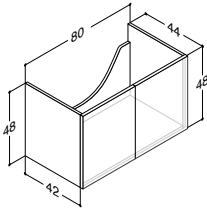

VANITY UNIT WITH 2 DRAWERS - HEIGHT 48 CM

		ZARO	DSC	LUNA
		a) 1,223.00 b) 1,419.00 c) 1,529.00*		
Width	Colour			
80 cm	Matt white lacquer, with integrated handle ^{a)}	K10332	-	-
	Grey rubber, with integrated handle ^{a)}	K70332	-	-
	Black rubber, with integrated handle ^{a)}	K40332	-	-
	Driftwood, with integrated handle ^{b)}	K50332	-	-
	Brushed walnut, with integrated handle ^{b)}	K80332	-	-
	Bespoke colour, with integrated handle ^{c)}	K990332	-	-
	*) + net colour fee £ 144.00			
	White matt, with integrated handle	-	Q10092	-
	Black matt, with integrated handle	-	Q30092	-
	Cedar grey, with integrated handle	-	Q70092	-
	White matt	-	-	N01451
	White gloss	-	-	N91459
	Grey matt	-	-	N71451
	Ash grey	-	-	N181451
	Oak	-	-	N151451
	Lava	-	-	N161451
	Framed white matt	-	-	N01454
For Minore, Sonate, Marcato and solid surface countertops: Add V after the art. no. (XxxxxxV)				
Add-on:	Incl. LED lighting in drawers. IP44 approved. Light source LED 2x3,4W, 3150K, 2x265 lm. Add L after the art. no. (XxxxxxL / XxxxxxLV).	a) 1,428.00 b) 1,625.00 c) 1,785.00	1,216.00	953.00
	Allegro only: LED lighting in drawers not possible	-	-	-
Add-on:	LED downlight to floor can be fitted upon request	194.00	194.00	194.00
Accessories:	Luna: Handles (see page 271)			
	Luna: Push-open kit for both drawers	NP-80	-	127.00
	Centre drawer divider for top drawer	305230116	65.00	65.00
	Side drawer dividers for top drawer. Order 2 pcs.	305210016	31.00	31.00
	Set of rubber mats for drawers	NM-8042	Inclusive	55.00
	Lighting profile for use below washbasins, dimmable (see page 272)	NL-8044	148.00	148.00

VANITY UNIT WITH 2 DOORS - HEIGHT 48 CM

Width	Colour			
80 cm	White matt	-	-	434.00
	White gloss	-	-	N01461
	Grey matt	-	-	N91469
	Ash grey	-	-	N71461
	Oak	-	-	N181461
	Lava	-	-	N151461
	Framed white matt	-	-	N161461
	Framed white matt	-	-	N01464
For Minore, Sonate, Marcato and solid surface countertops: Add V after the art. no. (NxxxxxV)				
Add-on:	LED downlight to floor can be fitted upon request	-	-	194.00
Accessories:	Luna: Handles (see page 271)			
	Shelf, alu-look	NH-804247	-	80.00
	Lighting profile for use below washbasins, dimmable (see page 272)	NL-8044	-	148.00