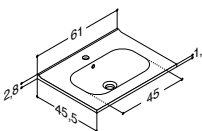

VANITY UNIT FOR MINI MENUET WITH 2 DRAWERS - HEIGHT 64 CM

ZARO

DSC

LUNA

Width	Colour	ZARO	DSC	LUNA
60 cm	White matt, with integrated handle	-	741.00	641.00
	Black matt, with integrated handle	-	Q10182	-
	Cedar grey, with integrated handle	-	Q30182	-
		-	Q70182	-

	White matt	-	-	N01701
	White gloss	-	-	N91709
	Grey mat	-	-	N71701
	Ash grey	-	-	N181701
	Oak	-	-	N151701
	Lava	-	-	N161701
	Framed white matt	-	-	N01704

Add-on: Incl. LED lighting in drawers. IP44 approved. Light source LED 2x2,4W, 3150K, 2x185 lm. **Add L after the art. no. (XxxxxxxL).**

Add-on: LED downlight to floor can be fitted upon request

Accessories: Luna: Handles (see page 271)

Luna: Push-open kit for both drawers	NP-60	-	-	127.00
Drawer divider for top drawer	305231116	-	65.00	65.00
Set of rubber mats for drawers	NM-6133	-	47.00	47.00
Set of rubber mats for drawers with integrated light	NM-6133E	-	47.00	47.00
Lighting profile for use below washbasins, dimmable (see page 272)	NL-6035	-	135.00	135.00

MINORE 60,2 CM (Also available in 80,2, 100,2, 120,2 and 120,2D cm)

Width	Colour	Material	543.00	543.00	543.00
60,2 cm	White matt	Solid surface	337106003	337106003	337106003
0/+3 mm	White matt without tap hole	Solid surface	337106103	337106103	337106103

MENUET 61 CM (Also available in 81, 101, 121 and 121D cm)

Width	Colour	Material	334.00	334.00	334.00
61 cm	White	Porcelain	534806003	534806003	534806003
-5/+6 mm					

KANTATE 61 CM (Also available in 81, 101, 101D, 121, 121D and 161D cm)

Width	Colour	Material	334.00	334.00	334.00
61 cm	White	Porcelain	531906003	531906003	531906003
-5/+6 mm					

CANTO 61 CM (Also available in 81, 101, 101D, 121 and 121D cm)

Width	Colour	Material	543.00	543.00	543.00
61 cm	White	Porcelain	530506103	530506103	530506103
-5/+6 mm	White without tap hole	Porcelain	530506103-1	530506103-1	530506103-1

Without overflow hole. Important - please note product information. Can be installed with concealed overflow system (see page 274)

FRESCO 60,5 CM (Also available in 80,5, 100,5 and 120,5L, 120,5R and 120,5D cm)

Width	Colour	Material	474.00	474.00	474.00
60,5 cm	White	Crystal clear glass	535806003	535806003	535806003
-3/+3 mm					

Without overflow hole. Important - please note product information. Can be installed with concealed overflow system (see page 274)

ALLEGRO 60,2 CM - Vanity units for Allegro cannot be supplied with LED light
(Also available in 80,2, 100,2 and 120,2, 120,2D and 160,2D cm)

Width	Colour	Material	352.00	352.00	352.00
60,2 cm	White	Marble cast	230606003	230606003	230606003
-0/+3 mm