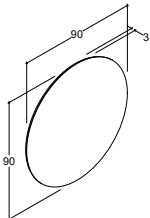

CIRCULAR MIRROR - WITH AMBIENT LIGHTING

Width	Light source	Art. no.			
90 cm	LED 20W 3150k, 1630 lm	527409010	460.00	460.00	460.00