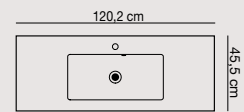

MINORE

Solid surface
(Also available without tap hole)

The washbasins come oversized in all widths, providing extra protection for the sides of your bathroom cabinets. See also the installation guide on page 206.

WORKTOP WASHBASINS*

SONATE

Solid Surface
Worktop washbasin