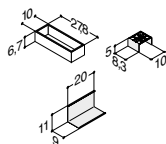

ZARO	DSC	LUNA
		a) 668.00 b) 835.00*		
Width	Cupboard		-	557.00
60 cm	Matt white lacquer ^{a)}	SP-58611-GB	-	-
	Grey rubber ^{a)}	SP-58627-GB	-	-
	Black rubber ^{a)}	SP-5864-GB	-	-
	Driftwood ^{a)}	SP-5865-GB	-	-
	Brushed walnut ^{a)}	SP-5863-GB	-	-
	Bespoke colour ^{b)}	SP-58699-GB	-	-
	*) + net colour fee £ 144.00			
	White matt	-	-	SP-5860-GB
	White gloss	-	-	SP-5869-GB
	Grey matt	-	-	SP-58657-GB
	Ash grey	-	-	SP-58618-GB
	Oak	-	-	SP-58615-GB
	Lava	-	-	SP-58616-GB
	IP44 approved A			
	For LED underlight: Add U after SP in the art. no. (SPU-58xxx-GB)			
		a) 957.00 b) 1,197.00	-	749.00
	Incl. magnifying mirror, magnet, metal shelf and shaver point and touch panel fitted on right (max. 10W). (Underlight 1x5W, 2100-6500K, 380 lm). IP44 approved. Shaver point and touch panel fitted on left (max. 10W): Add L after the art. no. (SP(U)-58xxx-GBL)			
	Internal lighting can be fitted using a separate special article number: Add S after the art. no. (SP(U)-58xxx-GBS or SP(U)-58xxx-GBLS) and order add-on:			
Add-on:	60 cm centre vertical LED light profile 2x5W, 2100-6500K, 2x410 lm, inside both sides	2004	290.00	-
				290.00
Accessories:	Small tray	305210016	31.00	-
	Metal organiser for trays	515200247	12.50	-
	Metal shelf	545700047	12.50	-