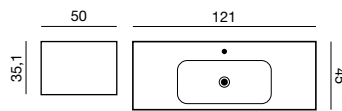

MENUET 120

Washbasin £ 672.- Art. no. 534212103

Vanity unit £ 955.- Art. no. N90949

Mirror cabinet £ 1,478.- Art. no. SP-5729-GB

2 handles £ 44.- Art. no. 189547110

Accessories:

Tall unit £ 641.- Art. no. N91969