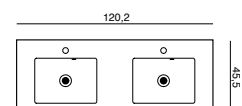

MINORE D 120

Washbasin £ 984.- Art. no. 337112203
Vanity unit £ 1,139.- Art. no. N151371V
Mirror cabinet £ 1,478.- Art. no. SP-57215-GB
4 handles £ 88.- Art. no. 189509543
Towel rack £ 289.- Art. no. 2809470078