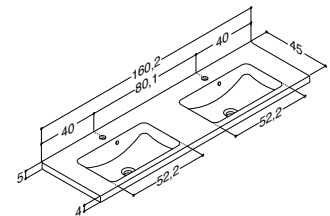

FURNITURE WIDTH 160 CM

KANTATE 161 CM (Also available in 61, 81, 101, 101D, 121 and 121D cm)

ZARO	DSC	LUNA

Width	Colour	Material	1,087.00	1,087.00	1,087.00
161 cm -5/+16 mm	White	Porcelain	531926003	531926003	531926003

Twin basin. Please select 2x80cm vanity units for this basin.

ALLEGRO 160,2 CM - Vanity units for Allegro cannot be supplied with LED light

(Also available in 60,2, 80,2, 100,2, 120,2 and 120,2D cm)

Width	Colour	Material	823.00	823.00	823.00
160,2 cm -0/+3 mm	White	Marble cast	230616203	230616203	230616203

Twin basin. Please select 2x80cm vanity units for this basin.

SONATE FOR SOLID SURFACE COUNTERTOP SOLUTIONS - For vanity unit height 48 cm

Width	Colour	Material	450.00	450.00	450.00
45 cm -3/+3 mm	White matt	Solid surface	532100003	532100003	532100003

Without overflow hole. Important - please note product information.

SOLID SURFACE COUNTERTOP FOR SONATE

- For vanity unit height 48 cm

Width	Colour	Position	680.00	680.00	680.00
160 cm	White matt, with hole for basin mixer	Right	337084243	337084243	337084243

	White matt, without hole for basin mixer	Right	337084143	337084143	337084143

Please select 1x80 cm vanity unit and 1x80 cm base unit

160 cm	White matt, with hole for basin mixer	Left	337083243	337083243	337083243

	White matt, without hole for basin mixer	Left	337083143	337083143	337083143

Please select 1x80 cm vanity unit and 1x80 cm base unit

160 cm	White matt, with hole for basin mixer	Double	337082243	337082243	337082243

	White matt, without hole for basin mixer	Double	337082143	337082143	337082143

Please select 2x80 cm vanity units