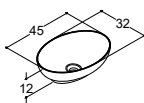

FURNITURE WIDTH 160 CM

KANTATE 161 CM (Also available in 61, 81, 101, 101D, 121 and 121D cm)

ZARO	DSC	LUNA

Width	Colour	Material	1,087.00	1,087.00	1,087.00
161 cm -5/+16 mm	White	Porcelain	531926003	531926003	531926003

Twin basin. Please select 2x80cm vanity units for this basin.

ALLEGRO 160,2 CM - Vanity units for Allegro cannot be supplied with LED light

(Also available in 60,2, 80,2, 100,2, 120,2 and 120,2D cm)

Width	Colour	Material	823.00	823.00	823.00
160,2 cm -0/+3 mm	White	Marble cast	230616203	230616203	230616203

Twin basin. Please select 2x80cm vanity units for this basin.

SONATE FOR SOLID SURFACE COUNTERTOP SOLUTIONS - For vanity unit height 48 cm

Width	Colour	Material	450.00	450.00	450.00
45 cm -3/+3 mm	White matt	Solid surface	532100003	532100003	532100003

Without overflow hole. Important - please note product information.

SOLID SURFACE COUNTERTOP FOR SONATE

- For vanity unit height 48 cm

Width	Colour	Position	680.00	680.00	680.00
160 cm	White matt, with hole for basin mixer	Right	337084243	337084243	337084243

	White matt, without hole for basin mixer	Right	337084143	337084143	337084143

Please select 1x80 cm vanity unit and 1x80 cm base unit

160 cm	White matt, with hole for basin mixer	Left	337083243	337083243	337083243

	White matt, without hole for basin mixer	Left	337083143	337083143	337083143

Please select 1x80 cm vanity unit and 1x80 cm base unit

160 cm	White matt, with hole for basin mixer	Double	337082243	337082243	337082243

	White matt, without hole for basin mixer	Double	337082143	337082143	337082143

Please select 2x80 cm vanity units