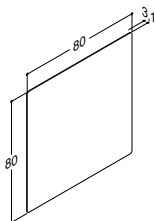

MIRRORS WITH SOFTLY CURVED CORNERS FOR ADJUSTABLE LED - OPTIONAL LED-LIGHTS (see page 227)

Width	Variant	Art. no.	ZARO	DSC	LUNA
80 cm	Adjustable LED	92580	344.00	344.00	344.00
	Adjustable LED and centrally placed anti-mist pad, 30W	92583	405.00	405.00	405.00
	IP44 approved