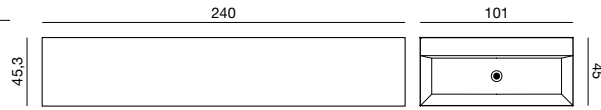

CANTO 100

Washbasin £ 743.- Art. no. 530510103-1
Vanity unit £ 830.- Art. no. N90959
Mirror £ 365.- Art. no. 92510
2 lights £ 142.- Art. no. 190303880
Push open £ 127.- Art. nr. NP-100

Accessories:

Shelf £ 53.- NHS-5017016
2 base units £ 1,494.- Art. no. N91849
2 push open £ 254.- Art. nr. NP-80
2 bespoke counter tops £ 880.-
Fixing kit £ 12.50 Art. no. 195050590
Nb. The adjustable touch panel on the mirror is visible. See page 157.