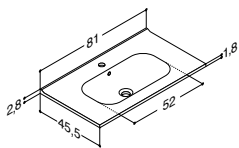

KANTATE 81 CM (Also available in 61, 101, 101D, 121, 121D and 161D cm)

Width	Colour	Material	390.00	390.00	390.00
81 cm	White	Porcelain	531908003	531908003	531908003
-5/+8 mm