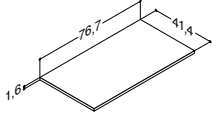

WIDTH 160 CM

VANITY UNIT WITH 2 DOORS - HEIGHT 48 CM - Order 2 pcs. til 160 cm vanity unit

		ZARO	DSC	LUNA
Width	Colour	-	-	434.00
80 cm	White matt	-	-	N01461
	White gloss	-	-	N91469
	Grey matt	-	-	N71461
	Ash grey	-	-	N181461
	Oak	-	-	N151461
	Lava	-	-	N161461
	Framed white matt	-	-	N01464
For Sonate, Marcato and solid surface countertop: Add V after the art. no. (XxxxxxV)				
Add-on:	LED downlight to floor can be fitted upon request	-	-	194.00
Accessories:	Luna: Handles (see page 271)			
	Shelf, alu-look	NH-804247	-	80.00

VANITY UNIT WITH 2 DRAWERS - HEIGHT 64 CM - Order 2 pcs. for 160 cm vanity unit

		ZARO	DSC	LUNA
Width	Colour	-	1,012.00	747.00
80 cm	White matt, with integrated handle	-	Q10252	-
	Black matt, with integrated handle	-	Q30252	-
	Cedar grey, with integrated handle	-	Q70252	-
	White matt	-	-	N01771
	White gloss	-	-	N91779
	Grey matt	-	-	N71771
	Ash grey	-	-	N181771
	Oak	-	-	N151771
	Lava	-	-	N161771
	Framed white matt	-	-	N01774
Add-on:	Incl. LED lighting in drawers. IP44 approved. Light source LED 2x3,4W, 3150K, 2x265 lm. Add L after the art. no. (XxxxxxL / XxxxxxLV).	-	1,216.00	953.00
	Allegro only: LED lighting in drawers not possible	-	-	-
Add-on:	LED downlight to floor can be fitted upon request	-	194.00	194.00
Accessories:	Luna: Handles (see page 271)			
	Luna: Push-open kit for both drawers	NP-80	-	127.00
	Centre drawer divider for top drawer. Order 2 pcs.	305230116	-	65.00
	Side drawer dividers for top drawer. Order 4 pcs.	305210016	-	31.00
	Divider for the lower drawer	305250016	-	78.00
	Set of rubber mats for drawers. Order 2 pcs.	NM-8042	-	55.00

MIRRORS WITH HORIZONTAL INTEGRATED LIGHTING - ADJUSTABLE LED

Width	Light source	Art. no.	ZARO	DSC	LUNA
160 cm	LED 2x14,4W, 2100-6500K, 2x1160 lm	92330	653.00	653.00	653.00
IP44 approved A					
Add-on:	Anti-mist pad 30W (Self adhesive to be attached during installation). Please order 2 anti-mist pads for twin solutions	NV-3737	49.00	49.00	49.00

MIRRORS WITH SOFTLY CURVED CORNERS FOR ADJUSTABLE LED, HEIGHT 80 CM - OPTIONAL LED-LIGHTS (see page 253)

Width	Variant	Art. no.	ZARO	DSC	LUNA
160 cm	Adjustable LED	92530	433.00	433.00	433.00
	Adjustable LED, twin-fitted anti-mist pad, 2x30W	92534	496.00	496.00	496.00
IP44 approved