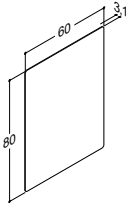

MIRRORS WITH SOFTLY CURVED CORNERS FOR ADJUSTABLE LED - OPTIONAL LED-LIGHTS (see page 220)

			ZARO	DSC	LUNA
Width	Variant	Art. no.			
60 cm	Adjustable LED	92560	320.00	320.00	320.00
	Adjustable LED and centrally placed anti-mist pad, 30W	92563	384.00	384.00	384.00
IP44 approved					

MIRRORS WITH SATURN LIGHT AND SOFTLY CURVED CORNERS AND ADJUSTABLE LED LIGHTING

Width	Variant	Art. no.			
60 cm	Adjustable LED	2908343000	518.00	518.00	518.00
	Adjustable LED and centrally placed anti-mist pad, 30W	2908443000	574.00	574.00	574.00
LED 7,1W, 2100-6500K, 450 lm, IP44 approved A					

CIRCULAR MIRROR - WITH AMBIENT LIGHTING

Width	Light source	Art. no.			
75 cm	LED 20W 3150K, 1520 lm	527400010	410.00	410.00	410.00
IP44 approved A+					
Add-on:	Anti-mist pad 30W (Self adhesive to be attached during installation)	NV-3050	49.00	49.00	49.00

SOLO MIRRORS WITH INTEGRATED LIGHTING

Width	Light source	Art. no.			
59/100 cm	LED 18W, 3150K, 1260 lm Can be fitted in any direction	526700010	467.00	467.00	467.00
IP44 approved A+ Anti-mist pad cannot be used with this mirror.					

MIRROR CABINET WITH MIRROR GABLES AND INTEGRATED LIGHT PANEL IN TOP

Width	Cupboard	Art. no.			
60 cm	Alu-look/mirror	SP-47617-GB	509.00	509.00	509.00
IP44 approved A+					
LED 4,5W, 3150K, 380 lm. Incl. magnifying mirror, magnet, metal shelf, handles, 1x230V centrally placed shaver point and rocker switch fitted on left (max. 10W).					
Accessories:	Small tray	305210016	31.00	31.00	31.00
	Metal organiser for trays	515200247	12.50	12.50	12.50
	Metal shelf	545700047	12.50	12.50	12.50