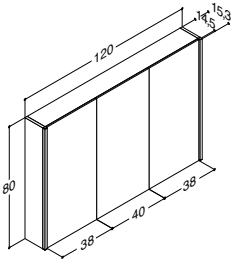

CONTINUATION OF PREVIOUS PAGE

		ZARO	DSC	LUNA
Add-on:	60 cm centre vertical LED light profile 2x5W, 2100-6500K, 2x410 lm, inside both sides	2004	290.00	-
Accessories:	Small tray	305210016	31.00	-
	Metal organiser for trays	515200247	12.50	-
	Metal shelf	545700047	12.50	-

MIRROR CABINETS WITH VERTICAL ILLUMINATION - ADJUSTABLE LED - OPTIONAL LED LIGHTS (see below)

Width	Cupboard	-	-	1,080.00
120 cm	White matt	-	-	SP-5930-GB
	White gloss	-	-	SP-5939-GB
	Grey matt	-	-	SP-59357-GB
	Ash grey	-	-	SP-59318-GB
	Oak	-	-	SP-59315-GB
	Lava	-	-	SP-59316-GB

IP44 approved **A**

For LED underlight: **Add U after SP in the art. no. (SPU-59xxx-GB)**

LED 2x5W, 2100-6500K, 2x450 lm (underlight LED 1x5W, 410 lm). IP44 approved. Incl. magnifying mirror, magnet, metal shelf, shaver point and touch panel fitted on right (max. 10W).

Shaver point and touch panel fitted on left (max. 10W):

Add L after the art. no. (SP-49xxx-GBL or SPU-49xxx-GBL)

Accessories:	Small tray	305210016	-	-	31.00
	Metal organiser for trays	515200247	-	-	12.50
	Metal shelf	545700047	-	-	12.50

JUPITER LIGHT FOR MIRRORS AND MIRROR CABINETS WITH ADJUSTABLE LED

Width	Light source	71.00	71.00	71.00
Ø 8 cm	Chrome, LED 5,8W, 2100-6500K, 420 lm	190303880	190303880	190303880
	White, LED 5,8W, 2100-6500K, 420 lm	190303881	190303881	190303881

IP44 approved **A**

Maximum 2 lights. Required driver comes with mirror/mirror cabinet.

VENUS LIGHT FOR MIRRORS AND MIRROR CABINETS WITH ADJUSTABLE LED

Width	Light source	141.00	141.00	141.00
Ø 10 cm	LED 6,5W, 2100-6500K, 414 lm	190303890	190303890	190303890

IP44 approved **A**

Maximum 2 lights. Required driver comes with mirror/mirror cabinet.

STRATOS LIGHT FOR MIRRORS AND MIRROR CABINETS WITH ADJUSTABLE LED

Width	Light source	265.00	265.00	265.00
120 cm	LED 12,9W, 2100-6500K, 830 lm	190303904	190303904	190303904

IP44 approved **A**

Required driver comes with mirror/mirror cabinet.

SATURN LIGHT FOR MIRROR CABINETS WITH ADJUSTABLE LED

Width	Light source	183.00	183.00	183.00
Ø 12 cm	Chrome, LED 7,1W, 3000K, 450 lm	LS-002	LS-002	LS-002

IP44 approved **A**

Maximum 2 lights. Required driver comes with mirror/mirror cabinet.