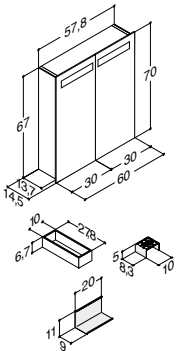

MIRRORS WITH SOFTLY CURVED CORNERS FOR ADJUSTABLE LED - OPTIONAL LED-LIGHTS (see page 220)

			ZARO	DSC	LUNA
Width	Variant	Art. no.			
60 cm	Adjustable LED	92560	320.00	320.00	320.00
	Adjustable LED and centrally placed anti-mist pad, 30W	92563	384.00	384.00	384.00
IP44 approved					

MIRRORS WITH SATURN LIGHT AND SOFTLY CURVED CORNERS AND ADJUSTABLE LED LIGHTING

Width	Variant	Art. no.			
60 cm	Adjustable LED	2908343000	518.00	518.00	518.00
	Adjustable LED and centrally placed anti-mist pad, 30W	2908443000	574.00	574.00	574.00
LED 7,1W, 2100-6500K, 450 lm, IP44 approved A					

CIRCULAR MIRROR - WITH AMBIENT LIGHTING

Width	Light source	Art. no.			
75 cm	LED 20W 3150K, 1520 lm	527400010	410.00	410.00	410.00
IP44 approved A+					
Add-on:	Anti-mist pad 30W (Self adhesive to be attached during installation)	NV-3050	49.00	49.00	49.00

SOLO MIRRORS WITH INTEGRATED LIGHTING

Width	Light source	Art. no.			
59/100 cm	LED 18W, 3150K, 1260 lm Can be fitted in any direction	526700010	467.00	467.00	467.00
IP44 approved A+ Anti-mist pad cannot be used with this mirror.					

MIRROR CABINET WITH MIRROR GABLES AND INTEGRATED LIGHT PANEL IN TOP

Width	Cupboard	Art. no.			
60 cm	Alu-look/mirror	SP-47617-GB	509.00	509.00	509.00
IP44 approved A+					
LED 4,5W, 3150K, 380 lm. Incl. magnifying mirror, magnet, metal shelf, handles, 1x230V centrally placed shaver point and rocker switch fitted on left (max. 10W).					
Accessories:	Small tray	305210016	31.00	31.00	31.00
	Metal organiser for trays	515200247	12.50	12.50	12.50
	Metal shelf	545700047	12.50	12.50	12.50