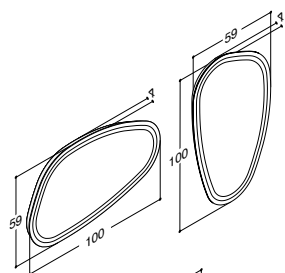

SOLO MIRRORS WITH INTEGRATED LIGHTING

Width	Light source	Art. no.			
59/100 cm	LED 18W, 3150K, 1260 lm Can be fitted in any direction	526700010	467.00	467.00	467.00

IP44 approved **A+**
Anti-mist pad cannot be used with this mirror.

MIRROR CABINET WITH MIRROR GABLES AND INTEGRATED LIGHT PANEL IN TOP

Width	Cupboard	Art. no.			
100 cm	Alu-look/mirror	SP-47017-GB	732.00	732.00	732.00