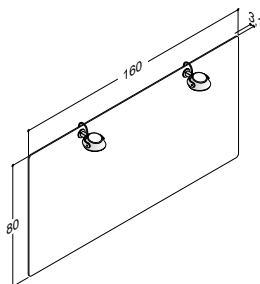

IP44 approved **A**
LED 2x7,1W, 2100-6500K, 2x450 lm

MIRRORS WITH SATURN LED LIGHT AND SOFTLY CURVED CORNERS WITH ADJUSTABLE LED

Width	Variant	Art. no.			
160 cm	Adjustable LED	2908328000	748.00	748.00	748.00
	Adjustable LED and twin-fitted anti-mist pad, 2x30W	2908728000	905.00	905.00	905.00