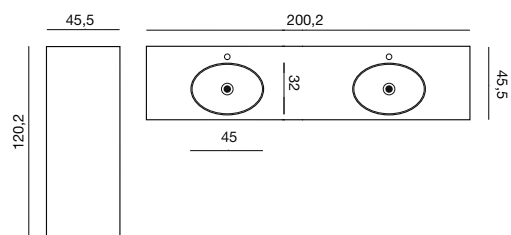

Accessories:

2 base units £ 2,776.- Art. no. K990412V
Worktop £ 557.- Art. no. 337060043
2 pendants £ 158.- Art. nr. 190302840
2 optional LED downlight below the vanity unit £ 388.-