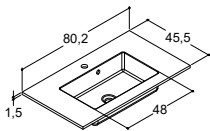

MINORE 80,2 CM (Also available in 60,2, 100,2, 120,2 and 120,2D cm)

Width	Colour	Material	650.00	650.00	650.00
80,2 cm	White matt	Solid surface	337108003	337108003	337108003
0/+3 mm	White matt without tap hole	Solid surface	337108103	337108103	337108103