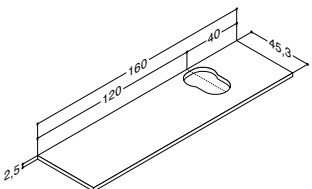

160 cm	Ash grey	Right	-	-	335916498
	Oak	Right	-	-	335916486
	Grey matt	Right	-	-	335916403
	Lava	Right	-	-	335916496

Please select 1 x 80cm vanity unit and 1 x 80cm base unit