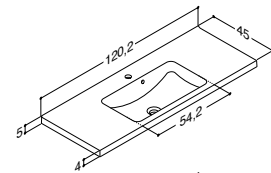

FRESCO 120,5 CM (Also available in 60,5, 80,5 and 100,5 cm)			ZARO	DSC	LUNA
Width	Colour	Material	672.00	-	672.00
120,5 cm -3/+3 mm	White	Crystal clear glass	535812303	-	535812303
Left basin					
			672.00	-	672.00
120,5 cm -3/+3 mm	White	Crystal clear glass	535812403	-	535812403
Right basin					
			806.00	806.00	806.00
120,5 cm -3/+3 mm	White	Crystal clear glass	535812203	535812203	535812203
Twin basin					
Without overflow hole. Important - please note product information. Can be installed with concealed overflow system (see page 274)					

ALLEGRO 120,2 CM - Vanity units for Allegro cannot be supplied with LED light
(Also available in 60,2, 80,2, 100,2 and 160,2D cm)

Width	Colour	Material	643.00	643.00	643.00
120,2 cm -0/+3 mm	White	Marble cast	230612003	230612003	230612003
			643.00	643.00	643.00
120,2 cm -0/+3 mm	White	Marble cast	230612203	230612203	230612203
Twin basin					

SONATE FOR SOLID SURFACE COUNTERTOP SOLUTIONS
- For vanity unit height 48 cm

Width	Colour	Material	450.00	450.00	450.00
45 cm -3/+3 mm	White matt	Solid surface	532100003	532100003	532100003
Without overflow hole. Important - please note product information.					

SOLID SURFACE COUNTERTOP FOR SONATE
- For vanity unit height 48 cm

Width	Colour	Position	557.00	557.00	557.00
120 cm	White matt, with hole for basin mixer	Centre	337061243	337061243	337061243
	White matt, without hole for basin mixer	Centre	337061143	337061143	337061143
Please select 120 cm vanity unit					
120 cm	White matt, with hole for basin mixer	Right	337064243	337064243	337064243
	White matt, without hole for basin mixer	Right	337064143	337064143	337064143
Please select 1x60 cm vanity unit and 1x60 cm base unit					
120 cm	White matt, with hole for basin mixer	Left	337063243	337063243	337063243