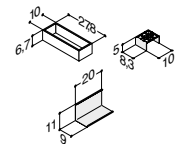

MIRROR CABINETS WITH 2 DOORS WITHOUT ILLUMINATION, FOR ADJUSTABLE LED - OPTIONAL LED LIGHTS (see page 236)

		ZARO	DSC	LUNA
Width	Cupboard	a) 831.00 b) 1,039.00*		
100 cm	Matt white lacquer a)	SP-58011-GB	-	693.00
	Grey rubber a)	SP-58027-GB	-	-
	Black rubber a)	SP-5804-GB	-	-
	Driftwood a)	SP-5805-GB	-	-
	Brushed walnut a)	SP-5803-GB	-	-
	Bespoke colour b)	SP-58099-GB	-	-
	*) + net colour fee £ 144.00			
	White matt	-	-	SP-5800-GB
	White gloss	-	-	SP-5809-GB
	Grey matt	-	-	SP-58057-GB
	Ash grey	-	-	SP-58018-GB
	Oak	-	-	SP-58015-GB
	Lava	-	-	SP-58016-GB
	IP44 approved A For LED underlight: Add U after SP in the art. no. (SPU-58xxx-GB)			
		a) 1,120.00 b) 1,400.00	-	886.00
	Incl. magnifying mirror, magnet, metal shelf and shaver point and touch panel fitted on right (max. 10W). (Underlight 1x5W, 2100-6500K, 410 lm). IP44 approved. Shaver point and touch panel fitted on left (max. 10W): Add L after the art. no. (SP(U)-58xxx-GBL) Internal lighting can be fitted using a separate special article number: Add S after the art. no. (SP(U)-58xxx-GBS or SP(U)-58xxx-GBLS) and order add-on:			
Add-on:	60 cm centre vertical LED light profile	2004	290.00	290.00
A	2x5W, 2100-6500K, 2x410 lm, inside both sides			
Accessories:	Small tray	305210016	31.00	31.00
	Metal organiser for trays	515200247	12.50	12.50
	Metal shelf	545700047	12.50	12.50