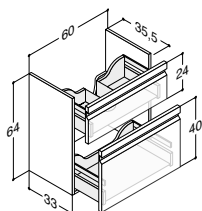

VANITY UNIT FOR MINI MENUET WITH 2 DRAWERS - HEIGHT 64 CM

ZARO

DSC

LUNA

Width	Colour	ZARO	DSC	LUNA
60 cm	White matt, with integrated handle	-	741.00	641.00
	Black matt, with integrated handle	-	Q10182	-
	Cedar grey, with integrated handle	-	Q30182	-
		-	Q70182	-