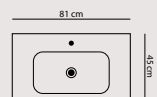

MENUET

Genuine sanitary porcelain