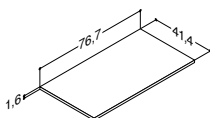

BASE UNITS WITH 2 DRAWERS, FOR COUNTERTOP SOLUTIONS - HEIGHT 48 CM

ZARO	DSC	LUNA
------	-----	------

Width	Colour	ZARO	DSC	LUNA
40 cm	White matt	-	-	572.00
	White gloss	-	-	N02101
	Grey matt	-	-	N92109
	Ash grey	-	-	N72101
	Oak	-	-	N182101
	Lava	-	-	N152101
	Framed white matt	-	-	N162101