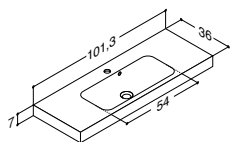

FURNITURE WIDTH 100 CM