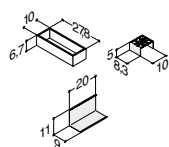

Accessories:				
Small tray	305210016	31.00	31.00	31.00
Metal organiser for trays	515200247	12.50	12.50	12.50
Metal shelf	545700047	12.50	12.50	12.50