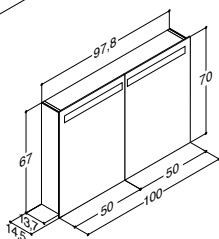

MIRROR CABINET WITH MIRROR GABLES AND INTEGRATED LIGHT PANEL IN TOP

Width	Cupboard	Art. no.			
100 cm	Alu-look/mirror	SP-47017-GB	732.00	732.00	732.00