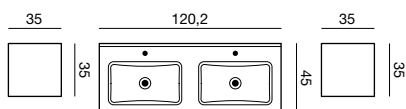

Accessories:
2 tall units £ 1,170.- Art. no. N00741P

Light, simple and wafer-thin design

The Minore washstand has a deep, functional bowl with rounded corners, while the slim worktop, only 15 mm thick, gives an elegant, minimalist expression. Minore is available as a single washbasin in a variety of widths, and the bowl size increases with the width of the washstand. It also comes as a double 120 cm wide washbasin if you want to make the most of the space in your bathroom.