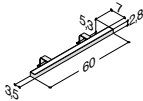

**MIRROR CABINETS WITH VERTICAL ILLUMINATION
- ADJUSTABLE LED - OPTIONAL LED LIGHTS (see below)**

		ZARO	DSC	LUNA
Width	Cupboard	-	-	749.00
60 cm	White matt	-	-	SP-5960-GB
	White gloss	-	-	SP-5969-GB
	Grey matt	-	-	SP-59657-GB
	Ash grey	-	-	SP-59618-GB
	Oak	-	-	SP-59615-GB
	Lava	-	-	SP-59616-GB

IP44 approved **A**

For LED underlight: **Add U after SP in the art. no. (SPU-59xxx-GB)**

LED 2x5W, 2100-6500K, 2x450 lm (underlight LED 1x5W, 380 lm). IP44 approved.
Incl. magnifying mirror, magnet, metal shelf, shaver point and touch panel fitted on right (max. 10W).

Shaver point and touch panel fitted on left (max. 10W):

Add L after the art. no. (SP-59xxx-GBL or SPU-59xxx-GBL)

Accessories:	Small tray	305210016	-	-	31.00
	Metal organiser for trays	515200247	-	-	12.50
	Metal shelf	545700047	-	-	12.50

JUPITER LIGHT FOR MIRRORS AND MIRROR CABINETS WITH ADJUSTABLE LED

Width	Light source	71.00	71.00	71.00
Ø 8 cm	Chrome, LED 5,8W, 2100-6500K, 420 lm	190303880	190303880	190303880
	White, LED 5,8W, 2100-6500K, 420 lm	190303881	190303881	190303881

IP44 approved **A**

Maximum 2 lights. Required driver comes with mirror/mirror cabinet.

VENUS LIGHT FOR MIRRORS AND MIRROR CABINETS WITH ADJUSTABLE LED

Width	Light source	141.00	141.00	141.00
Ø 10 cm	LED 6,5W, 2100-6500K, 414 lm	190303890	190303890	190303890

IP44 approved **A**. Maximum 2 lights. Required driver comes with mirror/mirror cabinet.

STRATOS LIGHT FOR MIRRORS AND MIRROR CABINETS WITH ADJUSTABLE LED

Width	Light source	125.00	125.00	125.00
60 cm	LED 6,5W, 2100-6500K, 420 lm	190303901	190303901	190303901

IP44 approved **A**. Required driver comes with mirror/mirror cabinet.

SATURN LIGHT FOR MIRROR CABINETS WITH ADJUSTABLE LED

Width	Light source	183.00	183.00	183.00
Ø 12 cm	Chrome, LED 7,1W, 3000K, 450 lm	LS-002	LS-002	LS-002

IP44 approved **A**. Maximum 2 lights. Required driver comes with mirror/mirror cabinet.