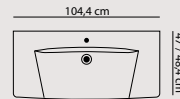

60 CM

80 CM

100 CM

120 CM

ANDANTE

Genuine sanitary porcelain