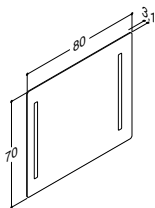

MIRRORS WITH VERTICAL INTEGRATED LIGHTING - ADJUSTABLE LED

Width	Light source	Art. no.	ZARO	DSC	LUNA
80 cm	LED 2x7,2W, 2100-6500K, 2x610 lm	92480	412.00	412.00	412.00
	IP44 approved A				
Add-on:	Anti-mist pad 30W (Self adhesive to be attached during installation)	NV-3050	49.00	49.00	49.00