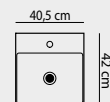

MARCATO
Solid surface
Worktop washbasin
(Also available without tap hole)

* Suitable for solid surface worktops in the widths 60, 80, 100, 120, 160 and 200cm