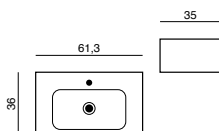

The Mini Menuet is a small, but deep washbasin and is ideal for a small bathroom or visitors' cloakroom.