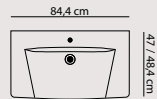

60 CM

80 CM

100 CM

120 CM

ANDANTE

Genuine sanitary porcelain