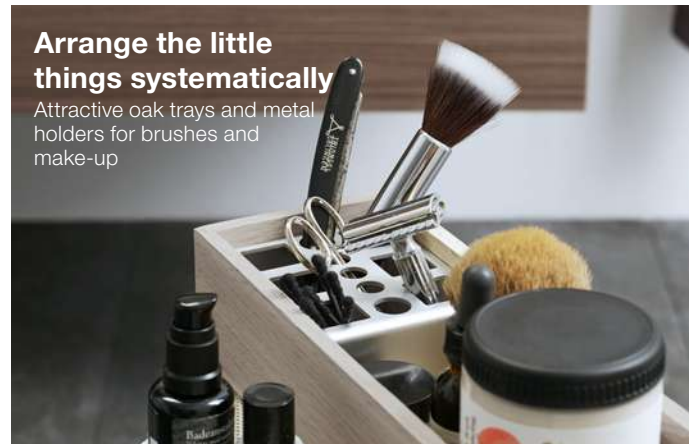

Creates atmosphere and effectively illuminates the top drawer when opened.

Arrange the little things systematically

Attractive oak trays and metal holders for brushes and make-up

Built-in LED lighting in the drawers