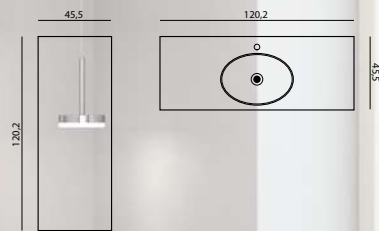

SONATE 120

Washbasin £ 450.- Art. no. 532100003
Vanity unit £ 955.- Art. no. N150941V
Worktop £ 557.- Art. no. 337061243
Mirror £ 389.- Art. no. 92520
2 lights £ 142.- Art. no. 190303880
Push open £ 127.- Art. no. NP-120

Accessories:

Base unit £ 955.- Art. no. N151861V
Worktop £ 557.- Art. no. 337060043
2 pendants £ 158.- Art. no. 190302841
Push open £ 127.- Art. no. NP-120
Nb. The adjustable touch panel on the mirror is visible. See page 157.