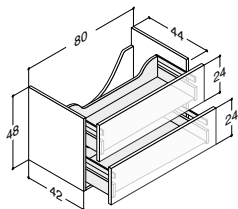

80 cm	White matt	-	-	N01841	
	White gloss	-	-	N91849	
	Grey matt	-	-	N71841	
	Ash grey	-	-	N181841	
	Oak	-	-	N151841	
	Lava	-	-	N161841	
	Framed white matt	-	-	N01844