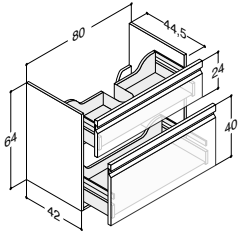

WIDTH 160 CM

VANITY UNIT WITH 2 DOORS - HEIGHT 48 CM - Order 2 pcs. til 160 cm vanity unit

		ZARO	DSC	LUNA
Width	Colour	-	-	434.00
80 cm	White matt	-	-	N01461
	White gloss	-	-	N91469
	Grey matt	-	-	N71461
	Ash grey	-	-	N181461
	Oak	-	-	N151461
	Lava	-	-	N161461
	Framed white matt	-	-	N01464
For Sonate, Marcato and solid surface countertop: Add V after the art. no. (XxxxxxV)				
Add-on:	LED downlight to floor can be fitted upon request	-	-	194.00
Accessories:	Luna: Handles (see page 271)			
	Shelf, alu-look	NH-804247	-	80.00

VANITY UNIT WITH 2 DRAWERS - HEIGHT 64 CM - Order 2 pcs. for 160 cm vanity unit

		ZARO	DSC	LUNA
Width	Colour	-	1,012.00	747.00
80 cm	White matt, with integrated handle	-	Q10252	-
	Black matt, with integrated handle	-	Q30252	-
	Cedar grey, with integrated handle	-	Q70252	-
	White matt	-	-	N01771
	White gloss	-	-	N91779
	Grey matt	-	-	N71771
	Ash grey	-	-	N181771
	Oak	-	-	N151771
	Lava	-	-	N161771
	Framed white matt	-	-	N01774
Add-on:	Incl. LED lighting in drawers. IP44 approved. Light source LED 2x3,4W, 3150K, 2x265 lm. Add L after the art. no. (XxxxxxL / XxxxxxLV).	-	1,216.00	953.00
	Allegro only: LED lighting in drawers not possible	-	-	-
Add-on:	LED downlight to floor can be fitted upon request	-	194.00	194.00
Accessories:	Luna: Handles (see page 271)			
	Luna: Push-open kit for both drawers	NP-80	-	127.00
	Centre drawer divider for top drawer. Order 2 pcs.	305230116	-	65.00
	Side drawer dividers for top drawer. Order 4 pcs.	305210016	-	31.00
	Divider for the lower drawer	305250016	-	78.00
	Set of rubber mats for drawers. Order 2 pcs.	NM-8042	-	55.00

MIRRORS WITH HORIZONTAL INTEGRATED LIGHTING - ADJUSTABLE LED

Width	Light source	Art. no.	ZARO	DSC	LUNA
160 cm	LED 2x14,4W, 2100-6500K, 2x1160 lm	92330	653.00	653.00	653.00
IP44 approved A					
Add-on:	Anti-mist pad 30W (Self adhesive to be attached during installation). Please order 2 anti-mist pads for twin solutions	NV-3737	49.00	49.00	49.00

MIRRORS WITH SOFTLY CURVED CORNERS FOR ADJUSTABLE LED, HEIGHT 80 CM - OPTIONAL LED-LIGHTS (see page 253)

Width	Variant	Art. no.	ZARO	DSC	LUNA
160 cm	Adjustable LED	92530	433.00	433.00	433.00
	Adjustable LED, twin-fitted anti-mist pad, 2x30W	92534	496.00	496.00	496.00
IP44 approved