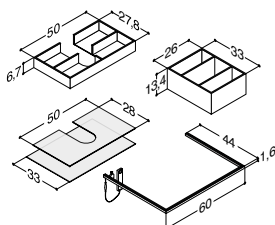

VANITY UNIT WITH 2 DOORS - HEIGHT 48 CM

		ZARO	DSC	LUNA
Width	Colour	-	-	384.00
60 cm	White matt	-	-	N01401
	White gloss	-	-	N91409
	Grey matt	-	-	N71401
	Ash grey	-	-	N181401
	Oak	-	-	N151401
	Lava	-	-	N161401
	Framed white matt	-	-	N01404

For Minore, Sonate, Marcato and solid surface countertops:

Add V after the art. no. (NxxxxxV)

Add-on: LED downlight to floor can be fitted upon request

Accessories: Luna: Handles (see page 271)

Shelf, alu-look

NH-604247

Lighting profile for use below washbasins, dimmable (see page 272)

NL-6044

194.00

80.00

141.00

VANITY UNIT WITH 2 DRAWERS - HEIGHT 64 CM

Width	Colour	-	765.00	660.00
60 cm	White matt, with integrated handle	-	Q10242	-
	Black matt, with integrated handle	-	Q30242	-
	Cedar grey, with integrated handle	-	Q70242	-

White matt

White gloss

Grey matt

Ash grey

Oak

Lava

Framed white matt

N01761

N91769

N71761

N181761

N151761

N161761

N01764

For Minore: **Add V after the art. no. (XxxxxxV)**

Add-on: Incl. LED lighting in drawers. IP44 approved. Light source LED 2x2,4W, 3150K, 2x185 lm. **Add L after the art. no. (XxxxxxL / XxxxxxLV).**

Allegro only: LED lighting in drawers not possible

Add-on: LED downlight to floor can be fitted upon request

Accessories: Luna: Handles (see page 271)

Luna: Push-open kit for both drawers

NP-60

Drawer divider for top drawer

305230116

Divider for the lower drawer

305250016

Set of rubber mats for drawers

NM-6042

Lighting profile for use below washbasins, dimmable (see page 272)

NL-6044

947.00

844.00

194.00

194.00

127.00

65.00

78.00

47.00

141.00

MIRRORS WITH HORIZONTAL INTEGRATED LIGHTING - ADJUSTABLE LED

Width	Light source	Art. no.			
60 cm	LED 2x5,3W, 2100-6500K, 430 lm	92360	367.00	367.00	367.00

IP44 approved **A**

Add-on: Anti-mist pad 30W (Self adhesive to be attached during installation)

NV-3737

49.00

49.00

49.00