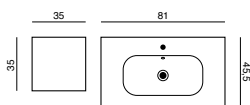

Accessories:

Tall unit £ 791.- Art. no. Q30052

(left hand hinged)