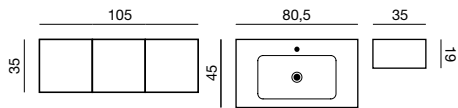

Search for products and apply filters at dansani.co.uk

The vanity unit is available in a 64 cm tall version, where the 40 cm drawer at the bottom provides generous storage possibilities for tall bottles, for example. Keep small items and bottles tidy with the ingenious divider in solid oak. Lighting in drawers provides a wonderful lighting effect and lighting in cabinets is practically beautiful. Price £ 194.-. See more in the price list.