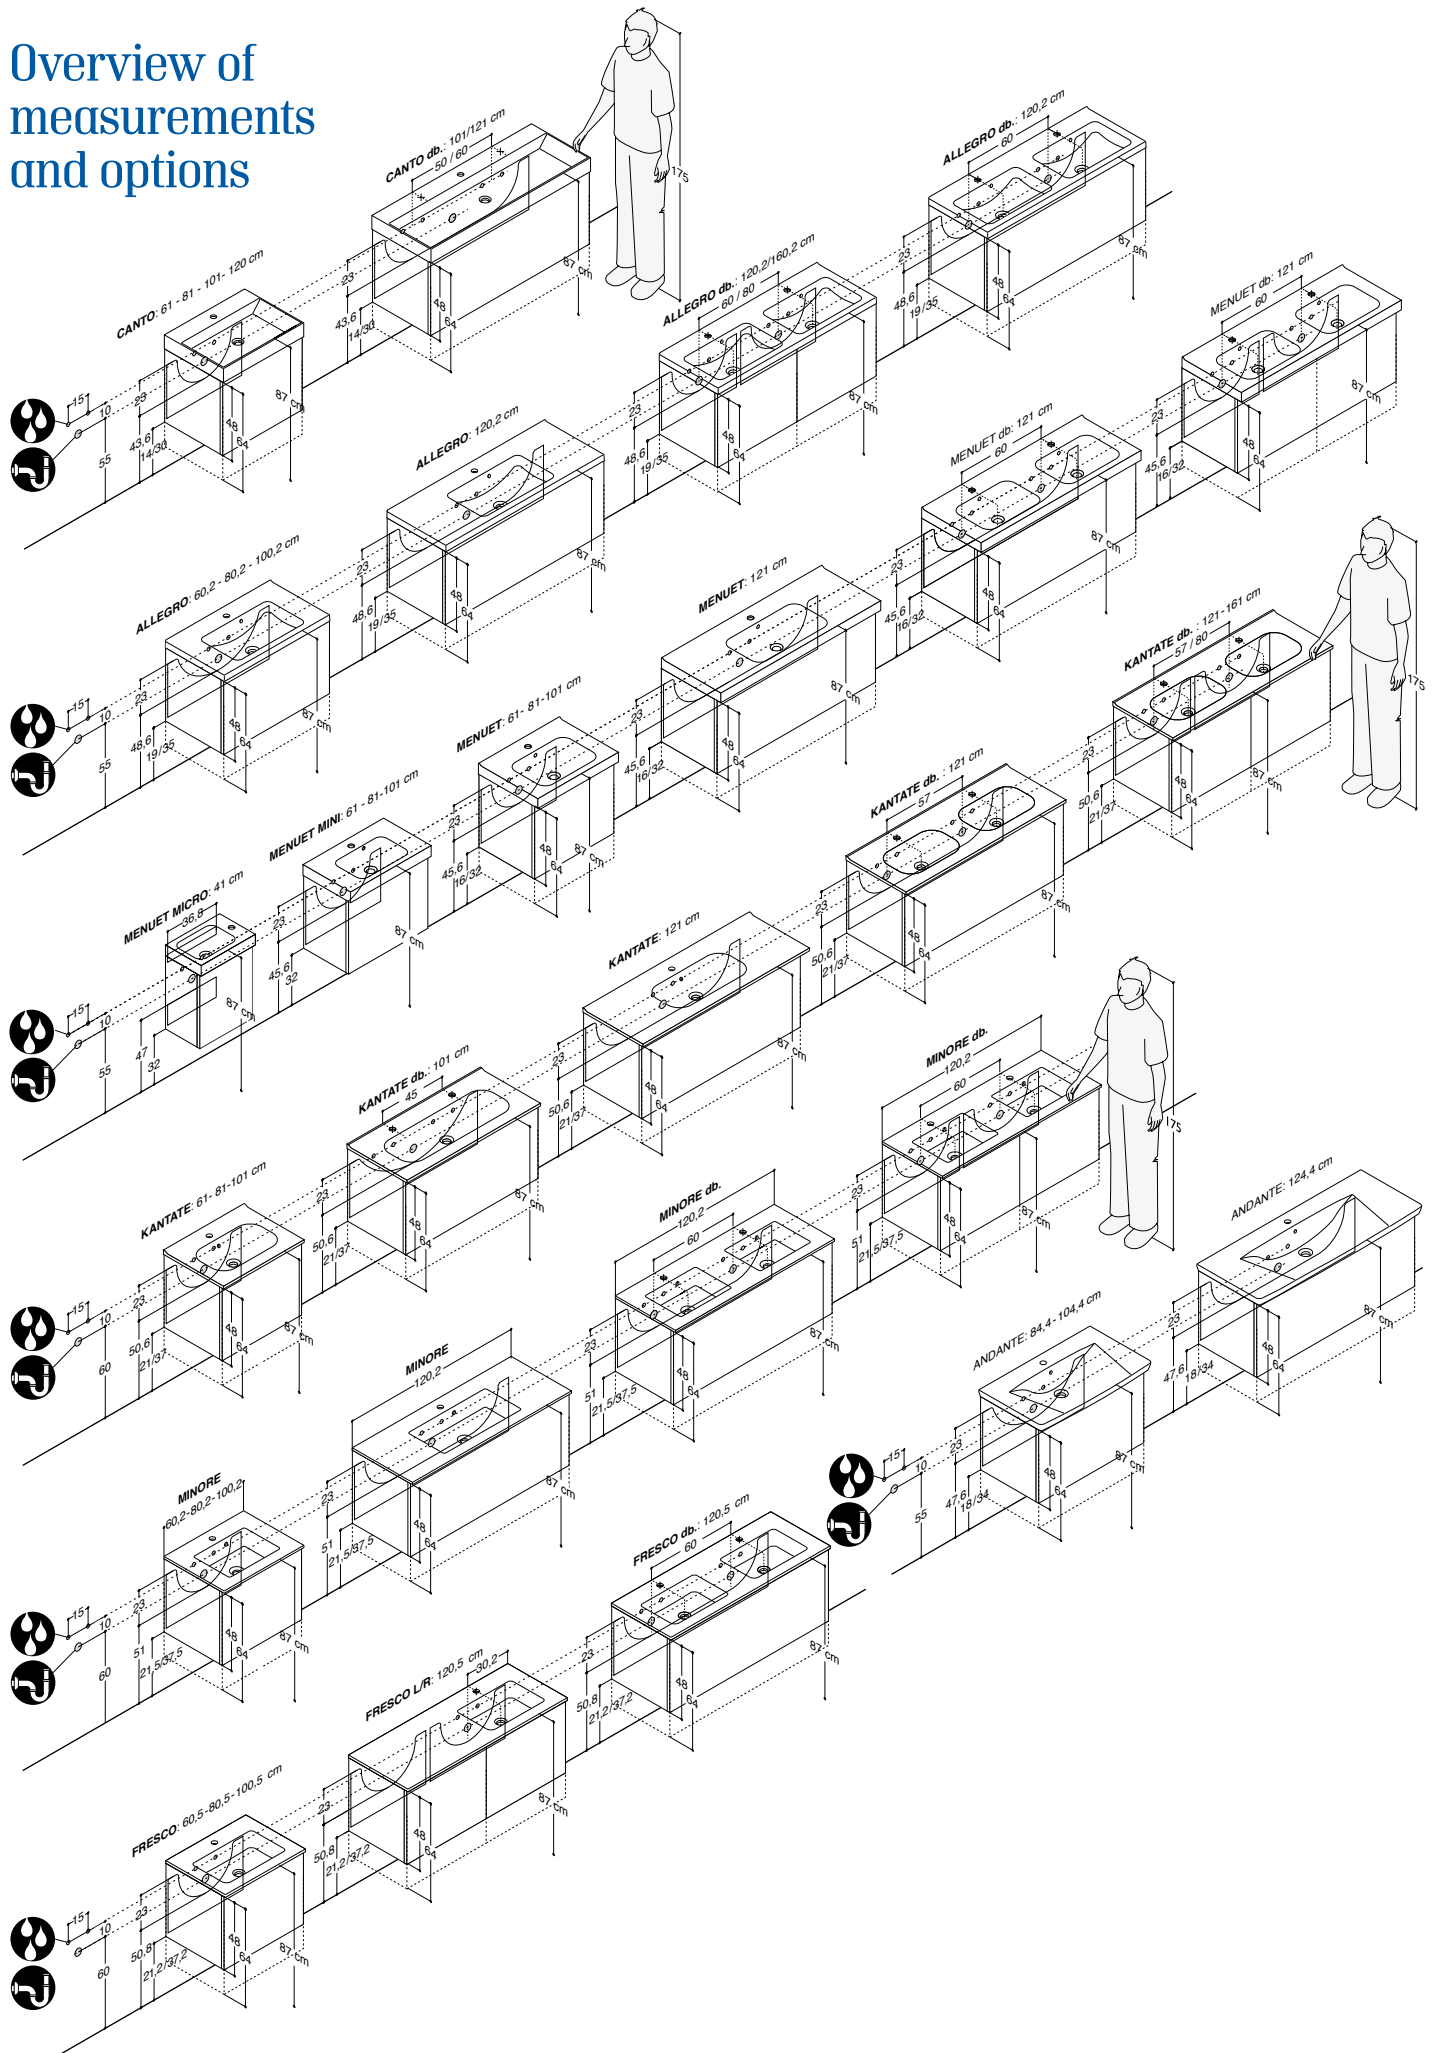

Overview of measurements and options