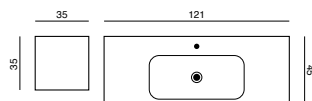

MENUET 120

Washbasin £ 672.- Art. no. 534212103

Vanity unit £ 1,162.- Art. no. Q70022

Mirror £ 566.- Art. no. 92320

Accessories:

Tall unit £ 791.- Art. no. Q70052

(left hand hinged)

Nb. The adjustable touch panel on the mirror is visible.