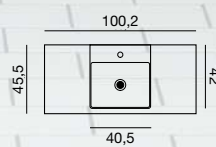

MARCATO 100

Washbasin £ 450.- Art. no. 532200003

Vanity £ 1,334.- Art. no. K40012V

Worktop £ 496.- Art. no. 337051343

Mirror £ 735.- Art. no. 188742000