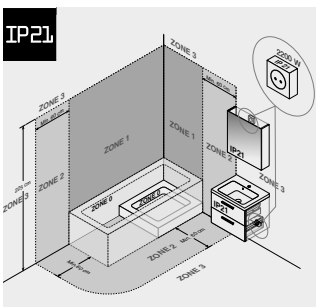

IP21
Zone 3 approved (60+ cm from shower). See page 210.