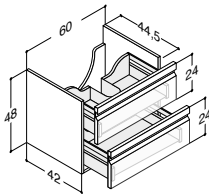

VANITY UNIT WITH 2 DRAWERS - HEIGHT 48 CM