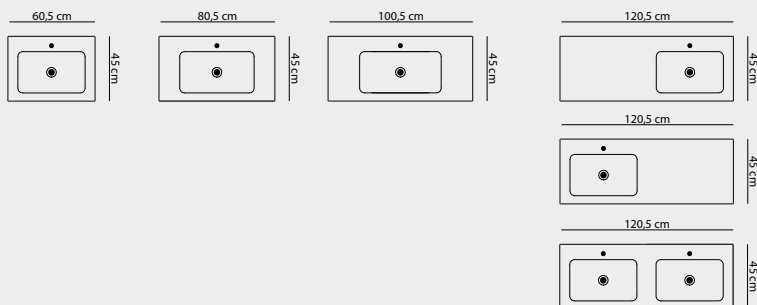

FRESCO

Glass