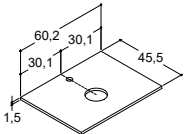

SONATE FOR SOLID SURFACE COUNTERTOP SOLUTIONS
- For vanity unit height 48 cm

ZARO	DSC	LUNA

Width	Colour	Material	450.00	450.00	450.00
45 cm	White matt	Solid surface	532100003	532100003	532100003
-3/+3 mm					

Without overflow hole. Important - please note product information.