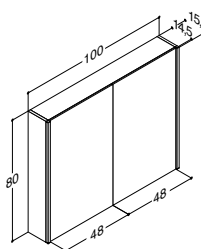

MIRROR CABINETS WITH 2 DOORS, VERTICAL ILLUMINATION - ADJUSTABLE LED - OPTIONAL LED LIGHTS (see next page)