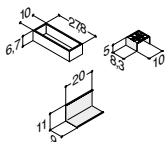

MIRROR CABINETS WITHOUT ILLUMINATION, FOR ADJUSTABLE LED - OPTIONAL LED LIGHTS (see below)

		ZARO	DSC	LUNA
		a) 777.00 b) 972.00*	-	648.00
Width	Cupboard			
80 cm	Matt white lacquer^{a)}	SP-58811-GB	-	-
	Grey rubber^{a)}	SP-58827-GB	-	-
	Black rubber^{a)}	SP-5884-GB	-	-
	Driftwood^{a)}	SP-5885-GB	-	-
	Brushed walnut^{a)}	SP-5883-GB	-	-
	Bespoke colour^{b)}	SP-58899-GB	-	-
	*) + net colour fee £ 144.00			
	White matt	-	-	SP-5880-GB
	White gloss	-	-	SP-5889-GB
	Grey matt	-	-	SP-58857-GB
	Ash grey	-	-	SP-58818-GB
	Oak	-	-	SP-58815-GB
	Lava	-	-	SP-58816-GB
		a) 1,066.00 b) 1,133.00	-	841.00
	For LED underlight: Add U after SP in the art. no. (SPU-58xxx-GB)			
	IP44 approved A			
	Incl. magnifying mirror, magnet, metal shelf and shaver point and touch panel fitted on right (max. 10W). (Underlight 1x5W, 2100-6500K, 410 lm). IP44 approved.			
	Shaver point and touch panel fitted on left (max. 10W):			
	Add L after the art. no. (SP(U)-58xxx-GBL)			
	Internal lighting can be fitted using a separate special article number:			
	Add S after the art. no. (SP(U)-58xxx-GBS or SP(U)-58xxx-GBLS) and order add-on:			
	Add-on:	60 cm centre vertical LED light profile 2x5W, 2100-6500K, 2x410 lm, inside both sides	2004	290.00
	Accessories:	Small tray	305210016	31.00
		Metal organiser for trays	515200247	12.50
		Metal shelf	545700047	12.50

MIRROR CABINETS WITH VERTICAL ILLUMINATION - ADJUSTABLE LED - OPTIONAL LED LIGHTS (see below)