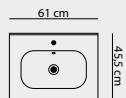

KANTATE

Genuine sanitary
porcelain