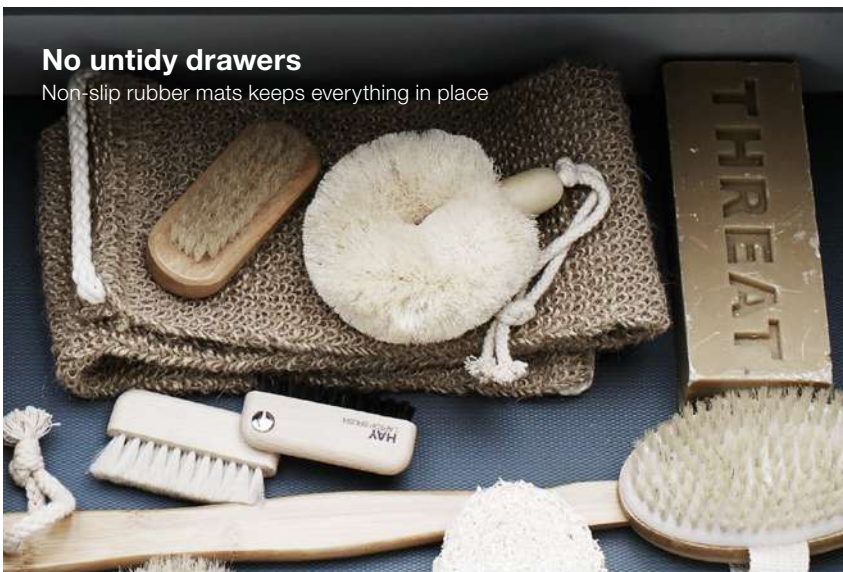

Make use of the space and create atmosphere with functional accessories

Easy to keep tidy

Drawer dividers let you use the space fully and keep things tidy

Smart solution for towels

The ingenious Mobile towel rail can be moved as needed or wherever you want it

No untidy drawers

Non-slip rubber mats keeps everything in place

Keep the laundry out of sight

Laundry bag to fit on glide rails in the tall cabinet

LED profile to place between the basin and cabinet

Creates atmosphere and lights up the top drawer effectively when open