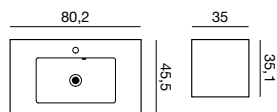

MINORE 80

Washbasin £ 650.- Art. no. 337108003
Vanity unit £ 434.- Art. no. N01464V
Mirror £ 410.- Art. no. 527400010
2 handles £ 32.- Art. no. 189548043