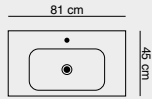

Washbasins

40 CM

60 CM

80 CM

100 CM

120 CM

160 CM

MENUET

Genuine sanitary
porcelain