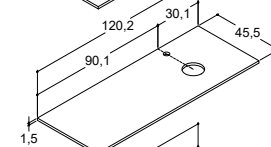

FRESCO 120,5 CM (Also available in 60,5, 80,5 and 100,5 cm)			ZARO	DSC	LUNA
Width	Colour	Material	672.00	-	672.00
120,5 cm -3/+3 mm	White	Crystal clear glass	535812303	-	535812303
Left basin					
			672.00	-	672.00
120,5 cm -3/+3 mm	White	Crystal clear glass	535812403	-	535812403
Right basin					
			806.00	806.00	806.00
120,5 cm -3/+3 mm	White	Crystal clear glass	535812203	535812203	535812203
Twin basin					
Without overflow hole. Important - please note product information. Can be installed with concealed overflow system (see page 274)					

ALLEGRO 120,2 CM - Vanity units for Allegro cannot be supplied with LED light
(Also available in 60,2, 80,2, 100,2 and 160,2D cm)

Width	Colour	Material	643.00	643.00	643.00
120,2 cm -0/+3 mm	White	Marble cast	230612003	230612003	230612003
			643.00	643.00	643.00
120,2 cm -0/+3 mm	White	Marble cast	230612203	230612203	230612203
Twin basin					

SONATE FOR SOLID SURFACE COUNTERTOP SOLUTIONS
- For vanity unit height 48 cm

Width	Colour	Material	450.00	450.00	450.00
45 cm -3/+3 mm	White matt	Solid surface	532100003	532100003	532100003
Without overflow hole. Important - please note product information.					

SOLID SURFACE COUNTERTOP FOR SONATE
- For vanity unit height 48 cm

Width	Colour	Position	557.00	557.00	557.00
120 cm	White matt, with hole for basin mixer	Centre	337061243	337061243	337061243
	White matt, without hole for basin mixer	Centre	337061143	337061143	337061143
Please select 120 cm vanity unit					
120 cm	White matt, with hole for basin mixer	Right	337064243	337064243	337064243
	White matt, without hole for basin mixer	Right	337064143	337064143	337064143
Please select 1x60 cm vanity unit and 1x60 cm base unit					
120 cm	White matt, with hole for basin mixer	Left	337063243	337063243	337063243