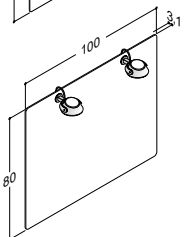

MIRRORS WITH SOFTLY CURVED CORNERS FOR ADJUSTABLE LED - OPTIONAL LED-LIGHTS (see page 236)

			ZARO	DSC	LUNA
Width	Variant	Art. no.			
100 cm	Adjustable LED	92510	365.00	365.00	365.00
	Adjustable LED and centrally placed anti-mist pad, 30W	92513	430.00	430.00	430.00
IP44 approved