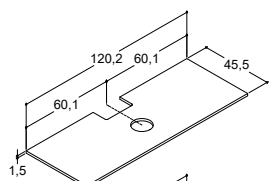

MARCATO FOR SOLID SURFACE COUNTERTOP SOLUTIONS
- For vanity unit height 48 cm

Width	Colour	Material	450.00	450.00	450.00
40,5 cm	White matt	Solid surface	532200003	532200003	532200003
-3/+3 mm	White matt without tap hole	Solid surface	532200103	532200103	532200103

Without overflow hole. Important - please note product information.

SOLID SURFACE COUNTERTOP FOR MARCATO - For vanity unit height 48 cm

Width	Colour	Position	557.00	557.00	557.00
120 cm	White matt	Centre	337061343	337061343	337061343

Please select 1x120 cm vanity unit

120 cm	White matt	Right	337064343	337064343	337064343

Please select 1x60 cm vanity unit and 1x60 cm base unit

120 cm	White matt	Left	337063343	337063343	337063343

Please select 1x60 cm vanity unit and 1x60 cm base unit

120 cm	White matt	Double	337062343	337062343	337062343

Please select 1x120 cm double vanity unit or 2x60 cm vanity unit

CANTO FOR WOODEN COUNTERTOP SOLUTIONS

Width	Colour	Material	-	-	543.00
61 cm	White	Porcelain	-	-	530506103
-5/+8 mm	White without tap hole	Porcelain			530506103-1

Without overflow hole. Important - please note product information.
Can be installed with concealed overflow system (see page 274)

WOODEN COUNTERTOP SOLUTIONS FOR CANTO

Width	Colour	Position	-	-	199.00
120 cm	Ash grey	Centre	-	-	335912198
	Oak	Centre	-	-	335912186
	Grey matt	Centre	-	-	335912103
	Lava	Centre	-	-	335912196