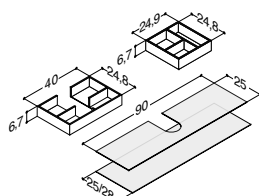

White matt	-	-	-	N01741
White gloss	-	-	-	N91749
Grey matt	-	-	-	N71741
Ash grey	-	-	-	N181741
Oak	-	-	-	N151741
Lava	-	-	-	N161741
Framed white matt	-	-	-	N01744

Add-on: Incl. LED lighting in drawers. IP44 approved. Light source LED 2x4,4W, 3150K, 2x340 lm. **Add L after the art. no. (XxxxxxxL).**

A+

Add-on: LED downlight to floor can be fitted upon request **-** **194.00** **194.00**

Accessories: Luna: Handles (see page 271)

Luna: Push-open kit for both drawers	NP-100	-	-	127.00
Centre drawer divider for top drawer	305231016	-	54.00	54.00
Side drawer dividers for top drawer. Order 2 pcs.	305221016	-	43.00	43.00
Set of rubber mats for drawers	NM-10133	-	64.00	64.00
Lighting profile for use below washbasins, dimmable (see page 272)	NL-10035	-	156.00	156.00