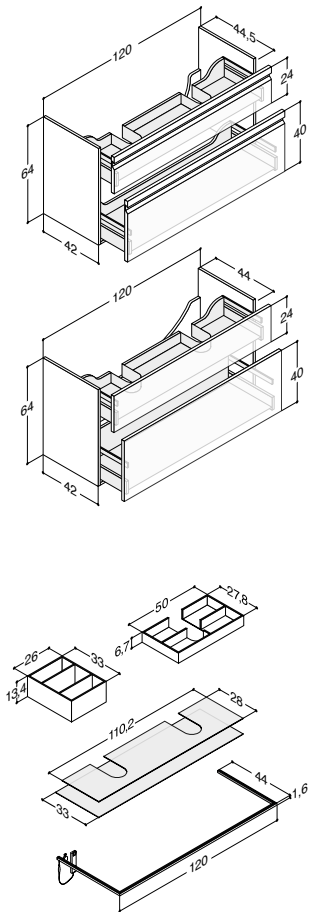

**VANITY UNIT FOR TWIN BASIN WITH 2 DRAWERS
- HEIGHT 64 CM - Not for Canto basin**

		ZARO	DSC	LUNA
Width	Colour	-	1,162.00	955.00
120 cm	White matt, with integrated handle	-	Q10282	-
	Black matt, with integrated handle	-	Q30282	-
	Cedar grey, with integrated handle	-	Q70282	-
	White matt	-	-	N01801
	White gloss	-	-	N91809
	Grey matt	-	-	N71801
	Ash grey	-	-	N181801
	Oak	-	-	N151801
	Lava	-	-	N161801
	Framed white matt	-	-	N01804
For Minore: Add V after the art. no. (XxxxxxV)				
Add-on:	Incl. LED lighting in drawers. IP44 approved. Light source LED 2x5,3W, 3150K, 2x415 lm. Add L after the art. no. (XxxxxxL / XxxxxxLV).	-	1,414.00	1,206.00
A+	Allegro only: LED lighting in drawers not possible	-	-	-
Add-on:	LED downlight to floor can be fitted upon request	-	194.00	194.00
Accessories:	Luna: Handles (see page 271)			
	Luna: Push-open kit for both drawers NP-120	-	-	127.00
	Drawer divider for top drawer. Order 2 pcs. 305230116	-	65.00	65.00
	Divider for the lower drawer 305250016	-	78.00	78.00
	Set of rubber mats for drawers NM-12142	-	67.00	67.00
	Lighting profile for use below washbasins, dimmable (see page 272) NL-12044	-	180.00	180.00