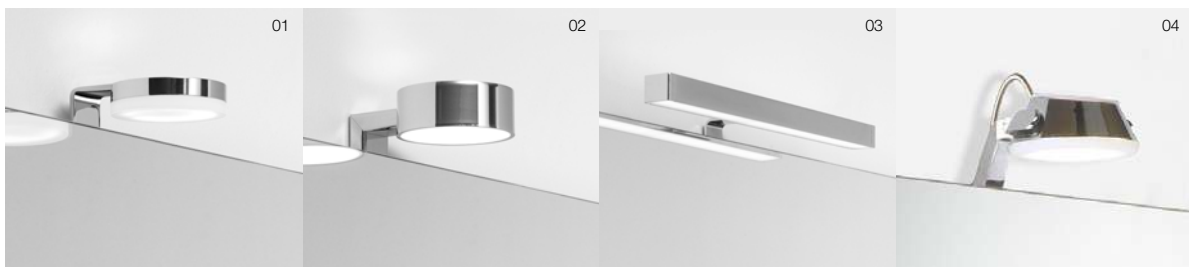

Superbly practical mirror cabinets

Choose between two mirror cabinets, each with its own expression. The mirror cabinets have an electrical panel including a touch switch for adjustable light in the right side of the cabinet. On request, it is also possible to have the electric panel on the left side. The double-sided mirror doors are adjustable with solid metal hinges and dampers, so that they close gently and soundlessly.

For further information, see the price list and page 210.

The mirror cabinet with lights top and bottom provides good lighting for the cabinet whilst also offering a pleasant upward lighting effect and ensuring good working light down over the washbasin.

Available in the following widths:
60 / 80 / 100 / 120

This mirror cabinet is available with external lights, each in their own design and with their own expression. Option to choose Venus, Jupiter, Saturn or Stratos LED lights.

Available in the following widths:
60 / 80 / 100 / 120

Choose from several different lights each presenting their own statement of design

01 Jupiter - energy-saving LED light in a beautiful ultra-thin design. Also available as pendant light and ceiling light in white and chrome finish. 02 Venus - round energy-saving LED lights. Note a complimentary ceiling light is also available. 03 Stratos - rectangular, energy-saving LED light providing good illumination. Also provides an attractive upward lighting effect. Available in several widths allowing you to decide on style and lighting requirements. 04 Saturn - energy saving tiltable LED lamp, which illuminates both upwards and down on the mirror solution. Is also available as wall lamp.