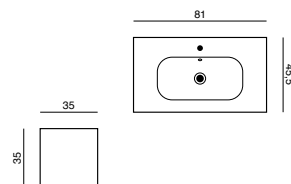

Accessories:

Tall unit £ 932.- Art. no. K10442 (left hand hinged)
2 pendants £ 158.- Art. no. 190302840
Ceiling light £ 79.- Art. no. 190302850