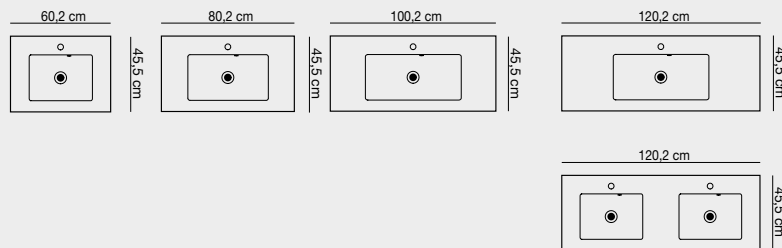

MINORE
Solid surface
(Also available without tap hole)

WORKTOP WASHBASIN*

SONATE
Solid Surface
Worktop washbasin

MARCATO
Solid surface
Worktop washbasin
(Also available without tap hole)

* Suitable for solid surface worktops in the widths 60, 80, 100, 120, 160 and 200cm