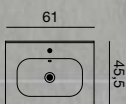

KANTATE 60

Washbasin £ 334.- Art. no. 531906003
Vanity unit £ 765.- Art. no. Q10082
Mirror £ 367.- Art. no. 92360
Nb. The adjustable touch panel on the mirror is visible.