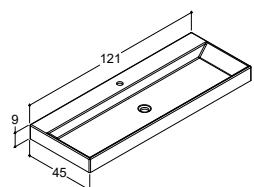

CANTO 121 CM (Also available in 61, 81, 101 and 101D cm)

Width	Colour	Material	835.00	835.00	835.00
121 cm	White	Porcelain	530512103	530512103	530512103
-5/+12 mm	White without tap hole	Porcelain	530512103-1	530512103-1	530512103-1
			835.00	835.00	835.00
121 cm	White	Porcelain	530512203	530512203	530512203
-5/+12 mm	White without tap hole	Porcelain	530512103-1	530512103-1	530512103-1