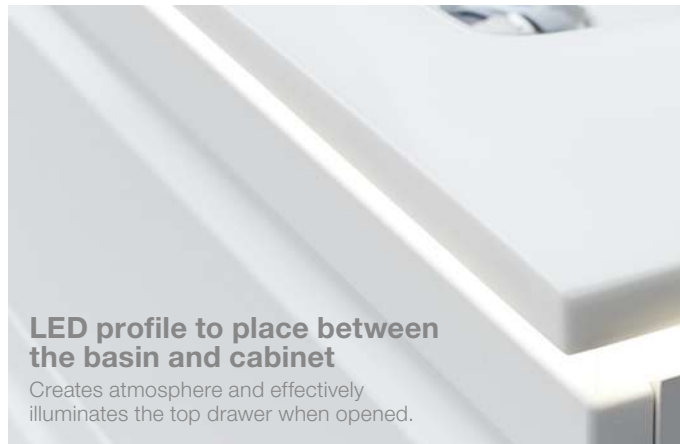

ACCESSORIES

Optional accessories - feel the difference

LED profile to place between the basin and cabinet

Creates atmosphere and effectively illuminates the top drawer when opened.