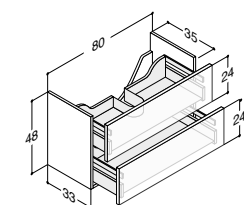

Width	Colour		a) 1,176.00 b) 1,363.00 c) 1,470.00*	981.00	724.00
80 cm	Matt white lacquer, with integrated handle ^{a)}	K10372		-	-
	Grey rubber, with integrated handle ^{a)}	K70372		-	-
	Black rubber, with integrated handle ^{a)}	K40372		-	-
	Driftwood, with integrated handle ^{b)}	K50372		-	-
	Brushed walnut, with integrated handle ^{b)}	K80372		-	-
	Bespoke colour, with integrated handle ^{c)}	K990372		-	-
	*) + net colour fee £ 144.00				
	White matt, with integrated handle	-		Q10112	-
	Black matt, with integrated handle	-		Q30112	-
	Cedar grey, with integrated handle	-		Q70112	-
	White matt	-		-	N01491
	White gloss	-		-	N91499
	Grey matt	-		-	N71491
	Ash grey	-		-	N181491
	Oak	-		-	N151491
	Lava	-		-	N161491
	Framed white matt	-		-	N01494