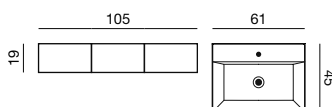

Accessories:

3 wall units £ 747.- Art. no. N160341
2 handles £ 44.- Art. no. 189547110
Handle £ 16.- Art. no. 189547010
Shelf £ 50.- Art. no. NHS-351700
Nb. The adjustable touch panel on the mirror is visible. See page 157.