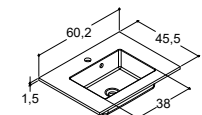

VANITY UNIT FOR MINI MENUET WITH 2 DRAWERS - HEIGHT 64 CM

ZARO

DSC

LUNA

Width	Colour	ZARO	DSC	LUNA
60 cm	White matt, with integrated handle	-	741.00	641.00
	Black matt, with integrated handle	-	Q10182	-
	Cedar grey, with integrated handle	-	Q30182	-
		-	Q70182	-

	White matt	-	-	N01701
	White gloss	-	-	N91709
	Grey mat	-	-	N71701
	Ash grey	-	-	N181701
	Oak	-	-	N151701
	Lava	-	-	N161701
	Framed white matt	-	-	N01704

Add-on: Incl. LED lighting in drawers. IP44 approved. Light source LED 2x2,4W, 3150K, 2x185 lm. **Add L after the art. no. (XxxxxxxL).**

Add-on: LED downlight to floor can be fitted upon request

Accessories: Luna: Handles (see page 271)

Luna: Push-open kit for both drawers	NP-60	-	-	127.00
Drawer divider for top drawer	305231116	-	65.00	65.00
Set of rubber mats for drawers	NM-6133	-	47.00	47.00
Set of rubber mats for drawers with integrated light	NM-6133E	-	47.00	47.00
Lighting profile for use below washbasins, dimmable (see page 272)	NL-6035	-	135.00	135.00

MINORE 60,2 CM (Also available in 80,2, 100,2, 120,2 and 120,2D cm)

Width	Colour	Material	543.00	543.00	543.00
60,2 cm	White matt	Solid surface	337106003	337106003	337106003
0/+3 mm	White matt without tap hole	Solid surface	337106103	337106103	337106103

MENUET 61 CM (Also available in 81, 101, 121 and 121D cm)

Width	Colour	Material	334.00	334.00	334.00
61 cm	White	Porcelain	534806003	534806003	534806003
-5/+6 mm					

KANTATE 61 CM (Also available in 81, 101, 101D, 121, 121D and 161D cm)

Width	Colour	Material	334.00	334.00	334.00
61 cm	White	Porcelain	531906003	531906003	531906003
-5/+6 mm					

CANTO 61 CM (Also available in 81, 101, 101D, 121 and 121D cm)

Width	Colour	Material	543.00	543.00	543.00
61 cm	White	Porcelain	530506103	530506103	530506103
-5/+6 mm	White without tap hole	Porcelain	530506103-1	530506103-1	530506103-1

Without overflow hole. Important - please note product information. Can be installed with concealed overflow system (see page 274)

FRESCO 60,5 CM (Also available in 80,5, 100,5 and 120,5L, 120,5R and 120,5D cm)

Width	Colour	Material	474.00	474.00	474.00
60,5 cm	White	Crystal clear glass	535806003	535806003	535806003
-3/+3 mm					

Without overflow hole. Important - please note product information. Can be installed with concealed overflow system (see page 274)

ALLEGRO 60,2 CM - Vanity units for Allegro cannot be supplied with LED light
(Also available in 80,2, 100,2 and 120,2, 120,2D and 160,2D cm)

Width	Colour	Material	352.00	352.00	352.00
60,2 cm	White	Marble cast	230606003	230606003	230606003
-0/+3 mm