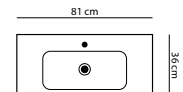

Small yet large

If you have a small bathroom, the narrow Mini Menuet washbasin offers a good solution. Despite the narrow worktop, the bowl is deep and roomy. If you have two bathrooms, you might like to pick the deeper Menuet washbasin for the family bathroom and give the rooms a cohesive look.

MINI MENUET 80

Washbasin £ 367.-
Art. no. 534308003

Vanity unit £ 981.-
Art. no. Q30192

Mirror cabinet £ 1,076.-
Art. no. SP-57833-GB