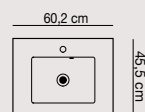

MINORE

Solid surface
(Also available without tap hole)

The washbasins come oversized in all widths, providing extra protection for the sides of your bathroom cabinets. See also the installation guide on page 206.