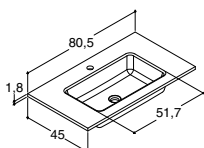

FRESCO 80 CM (Also available in 60,5, 100,5 and 120,5L, 120,5R and 120,5D cm)

Width	Colour	Material	545.00	545.00	545.00
80,5 cm	White	Crystal clear glass	535808003	535808003	535808003
-3/+3 mm					

Without overflow hole. Important - please note product information.
Can be installed with concealed overflow system (see page 274)