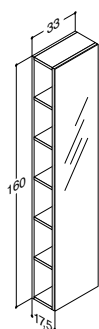

SHELVING UNITS

SHELVING UNIT - HEIGHT 160 CM - DEPTH 33 CM		ZARO	DSC	LUNA
Width	Colour	-	-	322.00
17 cm	White matt	-	-	N00810
	White gloss	-	-	N90810
	Grey matt	-	-	N70810
	Ash grey	-	-	N180810
	Oak	-	-	N150810
	Lava	-	-	N160810
Accessories:	Wickerwork basket	189430104	-	64.00
SHELVING UNIT WITH MIRROR - HEIGHT 160 CM - DEPTH 17,5 CM				
Width	Colour	-	-	440.00
33 cm	White matt	-	-	N01170
	White gloss	-	-	N91170
	Grey matt	-	-	N71170
	Ash grey	-	-	N181170
	Oak	-	-	N151170
	Lava	-	-	N161170
Accessories:	Wickerwork basket	189430104	-	64.00