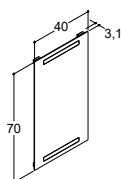

MIRRORS WITH HORIZONTAL INTEGRATED LIGHTING - ADJUSTABLE LED

Width	Light source	Art. no.		-	289.00
40 cm	LED 2x3,4W, 2100-6500K, 2x290 lm	92340	289.00	-	289.00

Anti-mist pad not possible. IP44 approved **A**