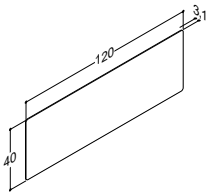

MIRRORS WITH SOFTLY CURVED CORNERS FOR ADJUSTABLE LED, HEIGHT 40 CM- OPTIONAL LED-LIGHTS (see page 246)

Width	Variant	Art. no.		
120 cm	Adjustable LED	92620	344.00	344.00
	Adjustable LED and anti-mist pad	92623	405.00	405.00
	Adjustable LED , sensor and twin-fitted anti-mist pad, 2x30W	92624	405.00	405.00
IP44 approved