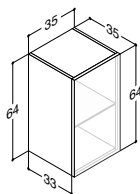

BASE UNIT WITH 1 REVERSIBLE DOOR - HEIGHT 64 CM - DEPTH 35 CM

ZARO

DSC

LUNA