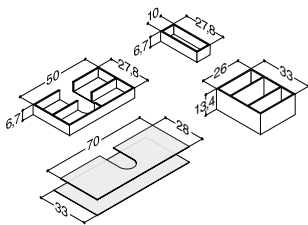

WIDTH 160 CM

VANITY UNIT WITH 2 DOORS - HEIGHT 48 CM - Order 2 pcs. til 160 cm vanity unit

		ZARO	DSC	LUNA
Width	Colour	-	-	434.00
80 cm	White matt	-	-	N01461
	White gloss	-	-	N91469
	Grey matt	-	-	N71461
	Ash grey	-	-	N181461
	Oak	-	-	N151461
	Lava	-	-	N161461
	Framed white matt	-	-	N01464
For Sonate, Marcato and solid surface countertop: Add V after the art. no. (XxxxxxV)				
Add-on:	LED downlight to floor can be fitted upon request	-	-	194.00
Accessories:	Luna: Handles (see page 271)			
	Shelf, alu-look	NH-804247	-	80.00

VANITY UNIT WITH 2 DRAWERS - HEIGHT 64 CM - Order 2 pcs. for 160 cm vanity unit

		ZARO	DSC	LUNA
Width	Colour	-	1,012.00	747.00
80 cm	White matt, with integrated handle	-	Q10252	-
	Black matt, with integrated handle	-	Q30252	-
	Cedar grey, with integrated handle	-	Q70252	-
	White matt	-	-	N01771
	White gloss	-	-	N91779
	Grey matt	-	-	N71771
	Ash grey	-	-	N181771
	Oak	-	-	N151771
	Lava	-	-	N161771
	Framed white matt	-	-	N01774
Add-on:	Incl. LED lighting in drawers. IP44 approved. Light source LED 2x3,4W, 3150K, 2x265 lm. Add L after the art. no. (XxxxxxL / XxxxxxLV).	-	1,216.00	953.00
	Allegro only: LED lighting in drawers not possible	-	-	-
Add-on:	LED downlight to floor can be fitted upon request	-	194.00	194.00
Accessories:	Luna: Handles (see page 271)			
	Luna: Push-open kit for both drawers	NP-80	-	127.00
	Centre drawer divider for top drawer. Order 2 pcs.	305230116	-	65.00
	Side drawer dividers for top drawer. Order 4 pcs.	305210016	-	31.00
	Divider for the lower drawer	305250016	-	78.00
	Set of rubber mats for drawers. Order 2 pcs.	NM-8042	-	55.00

MIRRORS WITH HORIZONTAL INTEGRATED LIGHTING - ADJUSTABLE LED

Width	Light source	Art. no.	ZARO	DSC	LUNA
160 cm	LED 2x14,4W, 2100-6500K, 2x1160 lm	92330	653.00	653.00	653.00
IP44 approved A					
Add-on:	Anti-mist pad 30W (Self adhesive to be attached during installation). Please order 2 anti-mist pads for twin solutions	NV-3737	49.00	49.00	49.00

MIRRORS WITH SOFTLY CURVED CORNERS FOR ADJUSTABLE LED, HEIGHT 80 CM - OPTIONAL LED-LIGHTS (see page 253)

Width	Variant	Art. no.	ZARO	DSC	LUNA
160 cm	Adjustable LED	92530	433.00	433.00	433.00
	Adjustable LED, twin-fitted anti-mist pad, 2x30W	92534	496.00	496.00	496.00
IP44 approved