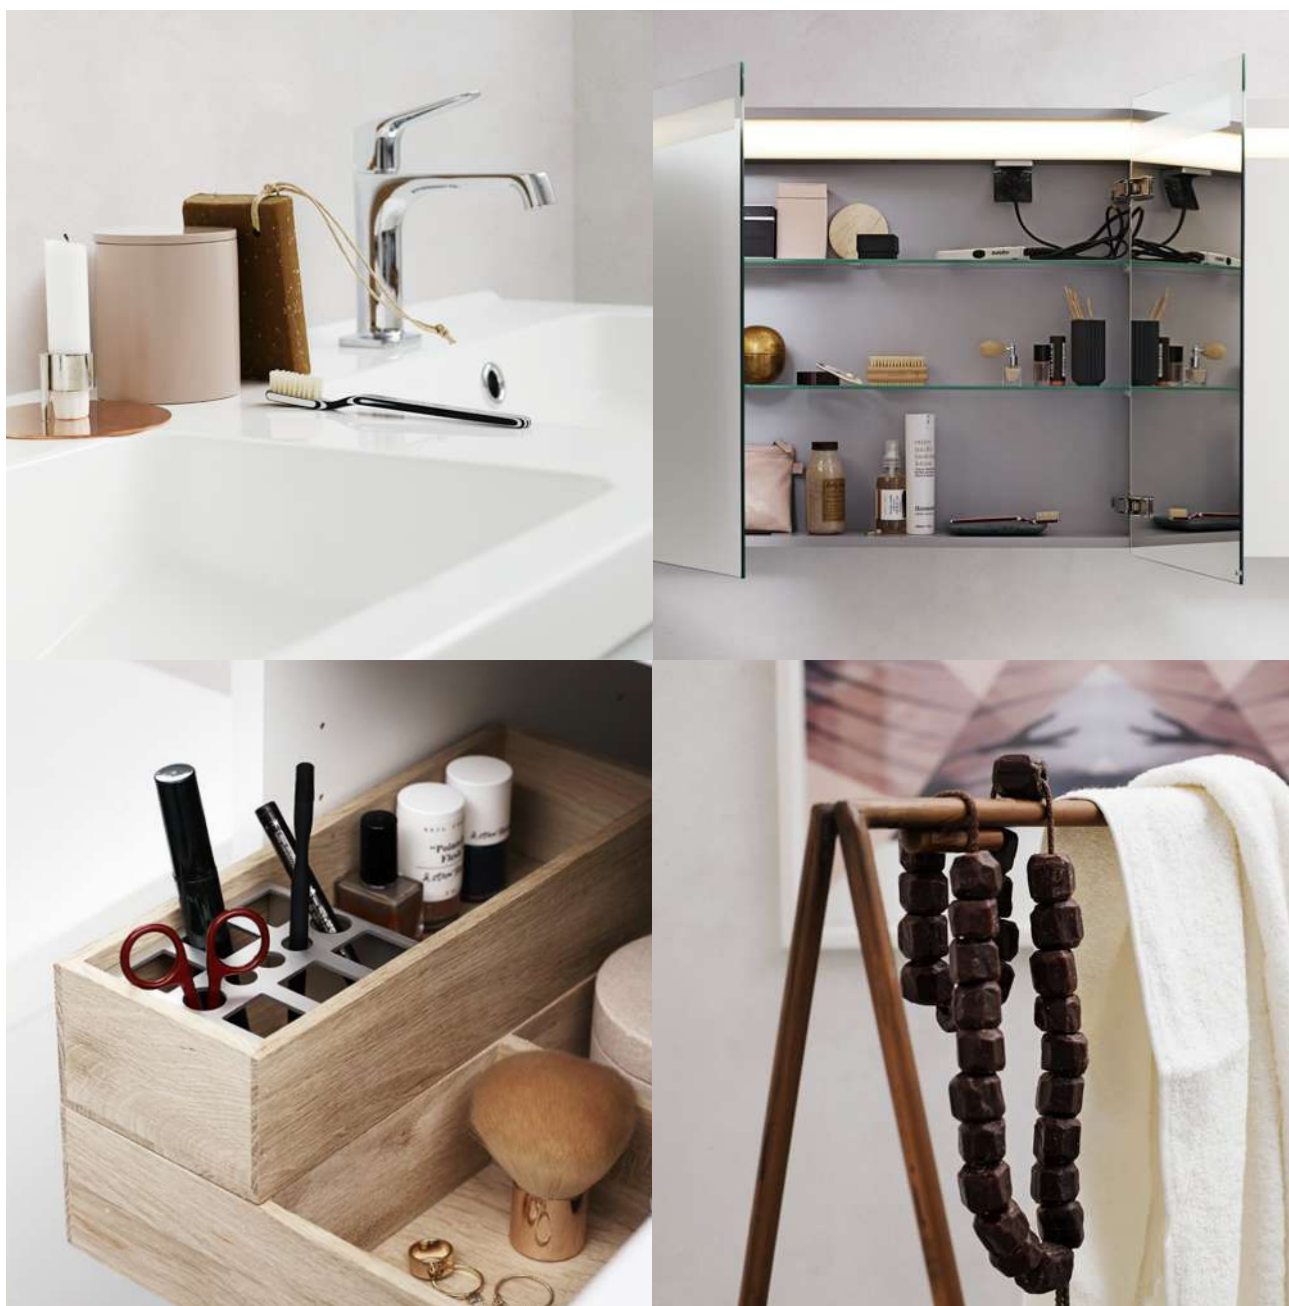

Behind the simple facade hides ample functionality

Mirror cabinet with mirrors on the sides and integrated light field that provides plenty of pleasant light, including within the cabinet. Practical shaver point in the mirror cabinet. Wooden tray with ingenious “pencil holder”/divider, to keep tidy smaller items of toiletries and cosmetics. There is also generous storage in the spacious tall cabinet.

**On page 134 you can see the same room designed differently, but still with Luna components.
Totally different looks but still the trusted Luna series quality.**