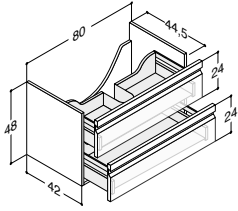

VANITY UNIT WITH 2 DRAWERS - HEIGHT 48 CM

		ZARO	DSC	LUNA
		a) 1,223.00 b) 1,419.00 c) 1,529.00*		
Width	Colour			
80 cm	Matt white lacquer, with integrated handle ^{a)}	K10332	-	-
	Grey rubber, with integrated handle ^{a)}	K70332	-	-
	Black rubber, with integrated handle ^{a)}	K40332	-	-
	Driftwood, with integrated handle ^{b)}	K50332	-	-
	Brushed walnut, with integrated handle ^{b)}	K80332	-	-
	Bespoke colour, with integrated handle ^{c)}	K990332	-	-
	*) + net colour fee £ 144.00			
	White matt, with integrated handle	-	Q10092	-
	Black matt, with integrated handle	-	Q30092	-
	Cedar grey, with integrated handle	-	Q70092	-
	White matt	-	-	N01451
	White gloss	-	-	N91459
	Grey matt	-	-	N71451
	Ash grey	-	-	N181451
	Oak	-	-	N151451
	Lava	-	-	N161451
	Framed white matt	-	-	N01454
For Minore, Sonate, Marcato and solid surface countertops: Add V after the art. no. (XxxxxxV)				
Add-on:	Incl. LED lighting in drawers. IP44 approved. Light source LED 2x3,4W, 3150K, 2x265 lm. Add L after the art. no. (XxxxxxL / XxxxxxLV).	a) 1,428.00 b) 1,625.00 c) 1,785.00	1,216.00	953.00
	Allegro only: LED lighting in drawers not possible	-	-	-
Add-on:	LED downlight to floor can be fitted upon request	194.00	194.00	194.00
Accessories:	Luna: Handles (see page 271)			
	Luna: Push-open kit for both drawers	NP-80	-	127.00
	Centre drawer divider for top drawer	305230116	65.00	65.00
	Side drawer dividers for top drawer. Order 2 pcs.	305210016	31.00	31.00
	Set of rubber mats for drawers	NM-8042	Inclusive	55.00
	Lighting profile for use below washbasins, dimmable (see page 272)	NL-8044	148.00	148.00

VANITY UNIT WITH 2 DOORS - HEIGHT 48 CM

Width	Colour			
80 cm	White matt	-	-	434.00
	White gloss	-	-	N01461
	Grey matt	-	-	N91469
	Ash grey	-	-	N71461
	Oak	-	-	N181461
	Lava	-	-	N151461
	Framed white matt	-	-	N161461
	Framed white matt	-	-	N01464
For Minore, Sonate, Marcato and solid surface countertops: Add V after the art. no. (NxxxxxV)				
Add-on:	LED downlight to floor can be fitted upon request	-	-	194.00
Accessories:	Luna: Handles (see page 271)			
	Shelf, alu-look	NH-804247	-	80.00
	Lighting profile for use below washbasins, dimmable (see page 272)	NL-8044	-	148.00