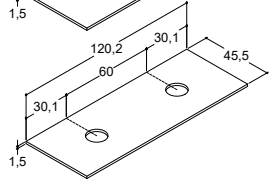

MARCATO FOR SOLID SURFACE COUNTERTOP SOLUTIONS
- For vanity unit height 48 cm

Width	Colour	Material	450.00	450.00	450.00
40,5 cm	White matt	Solid surface	532200003	532200003	532200003
-3/+3 mm	White matt without tap hole	Solid surface	532200103	532200103	532200103

Without overflow hole. Important - please note product information.

SOLID SURFACE COUNTERTOP FOR MARCATO - For vanity unit height 48 cm

Width	Colour	Position	557.00	557.00	557.00
120 cm	White matt	Centre	337061343	337061343	337061343

Please select 1x120 cm vanity unit

120 cm	White matt	Right	337064343	337064343	337064343

Please select 1x60 cm vanity unit and 1x60 cm base unit

120 cm	White matt	Left	337063343	337063343	337063343

Please select 1x60 cm vanity unit and 1x60 cm base unit

120 cm	White matt	Double	337062343	337062343	337062343

Please select 1x120 cm double vanity unit or 2x60 cm vanity unit

CANTO FOR WOODEN COUNTERTOP SOLUTIONS

Width	Colour	Material	-	-	543.00
61 cm	White	Porcelain	-	-	530506103
-5/+8 mm	White without tap hole	Porcelain			530506103-1

Without overflow hole. Important - please note product information.
Can be installed with concealed overflow system (see page 274)

WOODEN COUNTERTOP SOLUTIONS FOR CANTO

Width	Colour	Position	-	-	199.00
120 cm	Ash grey	Centre	-	-	335912198
	Oak	Centre	-	-	335912186
	Grey matt	Centre	-	-	335912103
	Lava	Centre	-	-	335912196