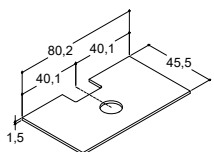

SOLID SURFACE COUNTERTOP FOR MARCATO WASHBASIN
- For vanity unit height 48 cm

Width	Colour	Position	434.00	434.00	434.00
80 cm	White matt	Centre	337041343	337041343	337041343