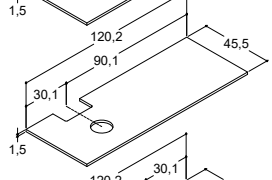

MARCATO FOR SOLID SURFACE COUNTERTOP SOLUTIONS
- For vanity unit height 48 cm

Width	Colour	Material	450.00	450.00	450.00
40,5 cm	White matt	Solid surface	532200003	532200003	532200003
-3/+3 mm	White matt without tap hole	Solid surface	532200103	532200103	532200103

Without overflow hole. Important - please note product information.

SOLID SURFACE COUNTERTOP FOR MARCATO - For vanity unit height 48 cm

Width	Colour	Position	557.00	557.00	557.00
120 cm	White matt	Centre	337061343	337061343	337061343

Please select 1x120 cm vanity unit

120 cm	White matt	Right	337064343	337064343	337064343

Please select 1x60 cm vanity unit and 1x60 cm base unit

120 cm	White matt	Left	337063343	337063343	337063343

Please select 1x60 cm vanity unit and 1x60 cm base unit

120 cm	White matt	Double	337062343	337062343	337062343

Please select 1x120 cm double vanity unit or 2x60 cm vanity unit

CANTO FOR WOODEN COUNTERTOP SOLUTIONS

Width	Colour	Material	-	-	543.00
61 cm	White	Porcelain	-	-	530506103
-5/+8 mm	White without tap hole	Porcelain			530506103-1

Without overflow hole. Important - please note product information.
Can be installed with concealed overflow system (see page 274)

WOODEN COUNTERTOP SOLUTIONS FOR CANTO

Width	Colour	Position	-	-	199.00
120 cm	Ash grey	Centre	-	-	335912198
	Oak	Centre	-	-	335912186
	Grey matt	Centre	-	-	335912103
	Lava	Centre	-	-	335912196