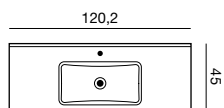

ALLEGRO 120

Washbasin £ 643.- Art. no. 230612003
Vanity unit £ 955.- Art. no. N71791
Mirror cabinet £ 888.- Art. no. SP-58357-GB
2 lights £ 366.- Art. no. LS-002
2 handles £ 90.- Art. no. 189509643