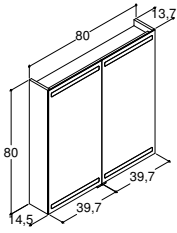

**MIRROR CABINETS WITH TOP AND BASE ILLUMINATION
FOR ADJUSTABLE LED - Order 2 pcs. for 160 cm**

ZARO	DSC	LUNA