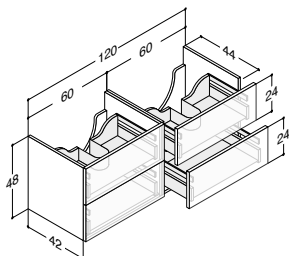

VANITY UNIT FOR TWIN BASIN WITH 4 DRAWERS - HEIGHT 48 CM
- Not for Canto basin

		ZARO	DSC	LUNA
		a) 1,932.00 b) 2,253.00 c) 2,415.00*		
Width	Colour		1,330.00	1,139.00
120 cm	Matt white lacquer, with integrated handle ^{a)}	K10602	-	-
	Grey rubber, with integrated handle ^{a)}	K70602	-	-
	Black rubber, with integrated handle ^{a)}	K40602	-	-
	Driftwood, with integrated handle ^{b)}	K50602	-	-
	Brushed walnut, with integrated handle ^{b)}	K80602	-	-
	Bespoke colour, with integrated handle ^{c)}	K990602	-	-
	*) + net colour fee £ 144.00			
	White matt, with integrated handle	-	Q10332	-
	Black matt, with integrated handle	-	Q30332	-
	Cedar grey, with integrated handle	-	Q70332	-
	White matt	-	-	N01371
	White gloss	-	-	N91379
	Grey matt	-	-	N71371
	Ash grey	-	-	N181371
	Oak	-	-	N151371
	Lava	-	-	N161371
	Framed white matt	-	-	N01374