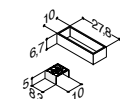

* Select 1 wall cabinet with top handle when using two units on top of each other for slim storage

Internal lighting can be fitted using a separate special article number:

Add S after the art. no. (XxxxxxS) and order add-on:

For Luna only: For push-open: **Add P after the art. no. (NxxxxxP)**

For push-open and internal lighting:

Add PS after the art. no. (NxxxxxPS) and order add-on:

Add-on:	60 cm centre vertical LED light profile 6,3W, 3150K, 560 lm. Fitted on left	2002	194.00	194.00	194.00
A+	60 cm centre vertical LED light profile 6,3W, 3150K, 560 lm. Fitted on right	2003	194.00	194.00	194.00

IP21 approved. NB: Internal light must be fitted opposite hinge side.

Accessories: Luna: Handles (see page 271)

Small tray	305210016	31.00	31.00	31.00
Metal organiser for trays	515200247	12.50	12.50	12.50