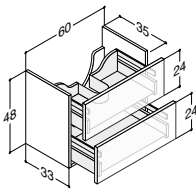

Width	Colour		a) 1,044.00 b) 1,216.00 c) 1,305.00*	741.00	641.00
60 cm	Matt white lacquer, with integrated handle a)	K10312	-	-	-
	Grey rubber, with integrated handle a)	K70312	-	-	-
	Black rubber, with integrated handle a)	K40312	-	-	-
	Driftwood, with integrated handle b)	K50312	-	-	-
	Brushed walnut, with integrated handle b)	K80312	-	-	-
	Bespoke colour, with integrated handle c)	K990312	-	-	-
	*) + net colour fee £ 144.00				
	White matt, with integrated handle	-	-	Q10102	-
	Black matt, with integrated handle	-	-	Q30102	-
	Cedar grey, with integrated handle	-	-	Q70102	-
	White matt	-	-	-	N01411
	White gloss	-	-	-	N91419
	Grey matt	-	-	-	N71411
	Ash grey	-	-	-	N181411
	Oak	-	-	-	N151411
	Lava	-	-	-	N161411
	Framed white matt	-	-	-	N01414
Add-on:	Incl. LED lighting in drawers. IP44 approved. Light source LED 2x2,4W, 3150K, 2x185 lm. Add L after the art. no. (XxxxxxxL).		a) 1,228.00 b) 1,366.00 c) 1,535.00	924.00	824.00
Add-on:	LED downlight to floor can be fitted upon request		194.00	194.00	194.00
Accessories:	Luna: Handles (see page 271)				
	Luna: Push-open kit for both drawers	NP-60	-	-	127.00
	Drawer divider for top drawer	305231116	65.00	65.00	65.00
	Set of rubber mats for drawers	NM-6133	Inclusive	47.00	47.00
	Set of rubber mats for drawers with integrated light	NM-6133E	Inclusive	47.00	47.00
	Lighting profile for use below washbasins, dimmable (see page 272)	NL-6035	135.00	135.00	135.00