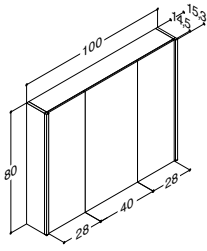

**MIRROR CABINETS WITH 3 DOORS, VERTICAL ILLUMINATION
- ADJUSTABLE LED - OPTIONAL LED LIGHTS (see below)**

ZARO	DSC	LUNA
------	-----	------

Width	Cupboard	ZARO	DSC	LUNA
100 cm	White matt	-	-	1,012.00
	White gloss	-	-	SP-5910-GB
	Grey matt	-	-	SP-5919-GB
	Ash grey	-	-	SP-59157-GB
	Oak	-	-	SP-59118-GB
	Lava	-	-	SP-59115-GB
	Lava	-	-	SP-59116-GB