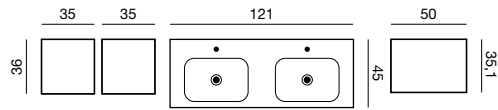

MENUET D 120

Washbasin £ 806.- Art. no. 534812203
Vanity unit £ 1,139.- Art. no. N181371
Mirror £ 465.- Art. no. 92420
4 handles £ 88.- Art. no. 189547110
Prices do not include internal illumination. **Nb. The adjustable touch panel on the mirror is visible. See page 157.**

Accessories:
2 tall base units £ 602.- Art. no. N181941
2 work tops £ 132.- Art. no. ST-35018
Shelf £ 53.- Art. no. NHS-5017018
Tall unit £ 959.- Art. no. N182081 (right hand hinged)
2 handles £ 32.- Art. no. 189547010
2 pendants £ 158.- Art. no. 190302840