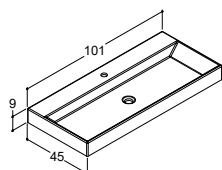

MINORE 100,2 CM (Also available in 60,2, 100,2, 120,2 and 120,2D cm)			ZARO	DSC	LUNA
Width	Colour	Material	743.00	743.00	743.00
100,2 cm	White matt	Solid surface	337110003	337110003	337110003
0/+3 mm	White matt without tap hole	Solid surface	337110103	337110103	337110103
ANDANTE 102,5 CM (Also available in 82,5 and 124,4 cm)					
Width	Colour	Material	619.00	619.00	619.00
102,5 cm	White	Porcelain	536610003	536610003	536610003
-5/+10 mm					
MENUET 101 CM (Also available in 61, 81, 121 and 121D cm)					
Width	Colour	Material	619.00	619.00	619.00
101 cm	White	Porcelain	534110103	534110103	534110103
-5/+10 mm					
KANTATE 101 CM (Also available in 61, 81, 121, 121D and 161D cm)					
Width	Colour	Material	619.00	619.00	619.00
101 cm	White	Porcelain	531910003	531910003	531910003
-5/+10 mm					
			743.00	743.00	743.00
101 cm	White	Porcelain	531911003	531911003	531911003
-5/+10 mm					
2 tap holes					
CANTO 101 CM (Also available in 61, 81, 121 and 121D cm)					
Width	Colour	Material	743.00	743.00	743.00
101 cm	White	Porcelain	530510103	530510103	530510103
-5/+10 mm	White without tap hole	Porcelain	530510103-1	530510103-1	530510103-1
Without overflow hole. Important - please note product information. Can be installed with concealed overflow system (see page 274)					
			743.00	743.00	743.00
101 cm	White	Porcelain	530510203	530510203	530510203
-5/+10 mm	White without tap hole	Porcelain	530510103-1	530510103-1	530510103-1
2 tap holes					
Without overflow hole. Important - please note product information. Can be installed with concealed overflow system (see page 274)					
FRESCO 100,5 CM (Also available in 60,5, 80,5 and 120,5L, 120,5R and 120,5D cm)					
Width	Colour	Material	619.00	619.00	619.00
100,5 cm	White	Crystal clear glass	535810003	535810003	535810003
-3/+3 mm					
Without overflow hole. Important - please note product information. Can be installed with concealed overflow system (see page 274)					
ALLEGRO 100,2 CM - Vanity units for Allegro cannot be supplied with LED light (Also available in 60,2, 80,2 and 120,2, 120,2D and 160,2D cm)					
Width	Colour	Material	522.00	522.00	522.00
100,2 cm	White	Marble cast	230610003	230610003	230610003
-0/+3 mm					
SONATE FOR SOLID SURFACE COUNTERTOP SOLUTIONS - For vanity unit height 48 cm					
Width	Colour	Material	450.00	450.00	450.00
45 cm	White matt	Solid surface	532100003	532100003	532100003
-3/+3 mm					
Without overflow hole. Important - please note product information.