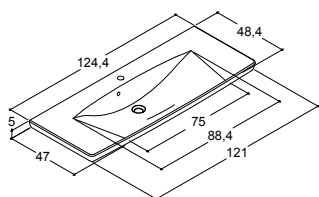

Twin basin

ANDANTE 124,4 CM (Also available in 82,5 and 102,5 cm)

Width	Colour	Material	672.00	672.00	672.00
124,4 cm	White	Porcelain	536612003	536612003	536612003
-5/+10 mm					

MENUET 121 CM (Also available in 61, 81 and 101 cm)