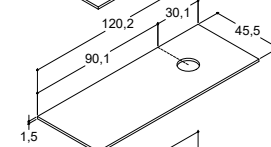

FRESCO 120,5 CM (Also available in 60,5, 80,5 and 100,5 cm)			ZARO	DSC	LUNA
Width	Colour	Material	672.00	-	672.00
120,5 cm -3/+3 mm	White	Crystal clear glass	535812303	-	535812303
Left basin					
			672.00	-	672.00
120,5 cm -3/+3 mm	White	Crystal clear glass	535812403	-	535812403
Right basin					
			806.00	806.00	806.00
120,5 cm -3/+3 mm	White	Crystal clear glass	535812203	535812203	535812203
Twin basin					
Without overflow hole. Important - please note product information. Can be installed with concealed overflow system (see page 274)					

ALLEGRO 120,2 CM - Vanity units for Allegro cannot be supplied with LED light
(Also available in 60,2, 80,2, 100,2 and 160,2D cm)

Width	Colour	Material	643.00	643.00	643.00
120,2 cm -0/+3 mm	White	Marble cast	230612003	230612003	230612003
			643.00	643.00	643.00
120,2 cm -0/+3 mm	White	Marble cast	230612203	230612203	230612203
Twin basin					

SONATE FOR SOLID SURFACE COUNTERTOP SOLUTIONS
- For vanity unit height 48 cm

Width	Colour	Material	450.00	450.00	450.00
45 cm -3/+3 mm	White matt	Solid surface	532100003	532100003	532100003
Without overflow hole. Important - please note product information.					

SOLID SURFACE COUNTERTOP FOR SONATE
- For vanity unit height 48 cm

Width	Colour	Position	557.00	557.00	557.00
120 cm	White matt, with hole for basin mixer	Centre	337061243	337061243	337061243
	White matt, without hole for basin mixer	Centre	337061143	337061143	337061143
Please select 120 cm vanity unit					
120 cm	White matt, with hole for basin mixer	Right	337064243	337064243	337064243
	White matt, without hole for basin mixer	Right	337064143	337064143	337064143
Please select 1x60 cm vanity unit and 1x60 cm base unit					
120 cm	White matt, with hole for basin mixer	Left	337063243	337063243	337063243