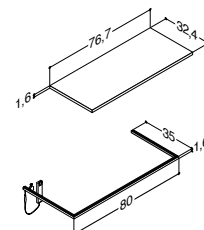

Width	Colour		-	-	414.00
80 cm	White matt	-		-	N01501
	White gloss	-		-	N91509
	Grey matt	-		-	N71501
	Ash grey	-		-	N181501
	Oak	-		-	N151501
	Lava	-		-	N161501
	Framed white matt	-		-	N01504

Add-on:	LED downlight to floor can be fitted upon request	-	-	194.00

Accessories:	Luna: Handles (see page 271)			
	Shelf, alu-look	NH-803347	-	55.00
	Lighting profile for use below washbasins, dimmable (see page 272)	NL-8035	-	141.00