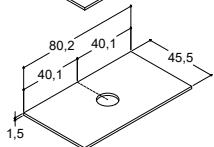

MARCATO FOR SOLID SURFACE COUNTERTOP SOLUTIONS
- For vanity unit height 48 cm