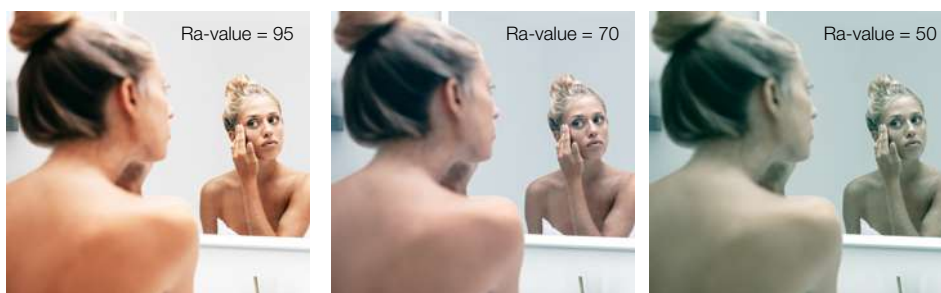

Homogeneous light

If you buy your lighting from Dansani, you do not need to worry about quality and colours of the light. Our LED light fittings are sorted applying high quality levels, that ensures that all LEDs in your lamps emit a homogeneous light and offer the same correct colour reproduction, no matter the lamp model and position.

Illuminate the entire room

With the lighting collections from Dansani, you can create unique coherence throughout the bathroom interior design by using ceiling spots, wall lamps and pendants that match the light fittings in your mirror solution. All our lamps are designed for the bathroom and they are approved for use in wet rooms in accordance with the standard IP44.

On the photos above, you can clearly see the difference in colour reproduction with a Ra value of 95, 70 and 50, respectively.