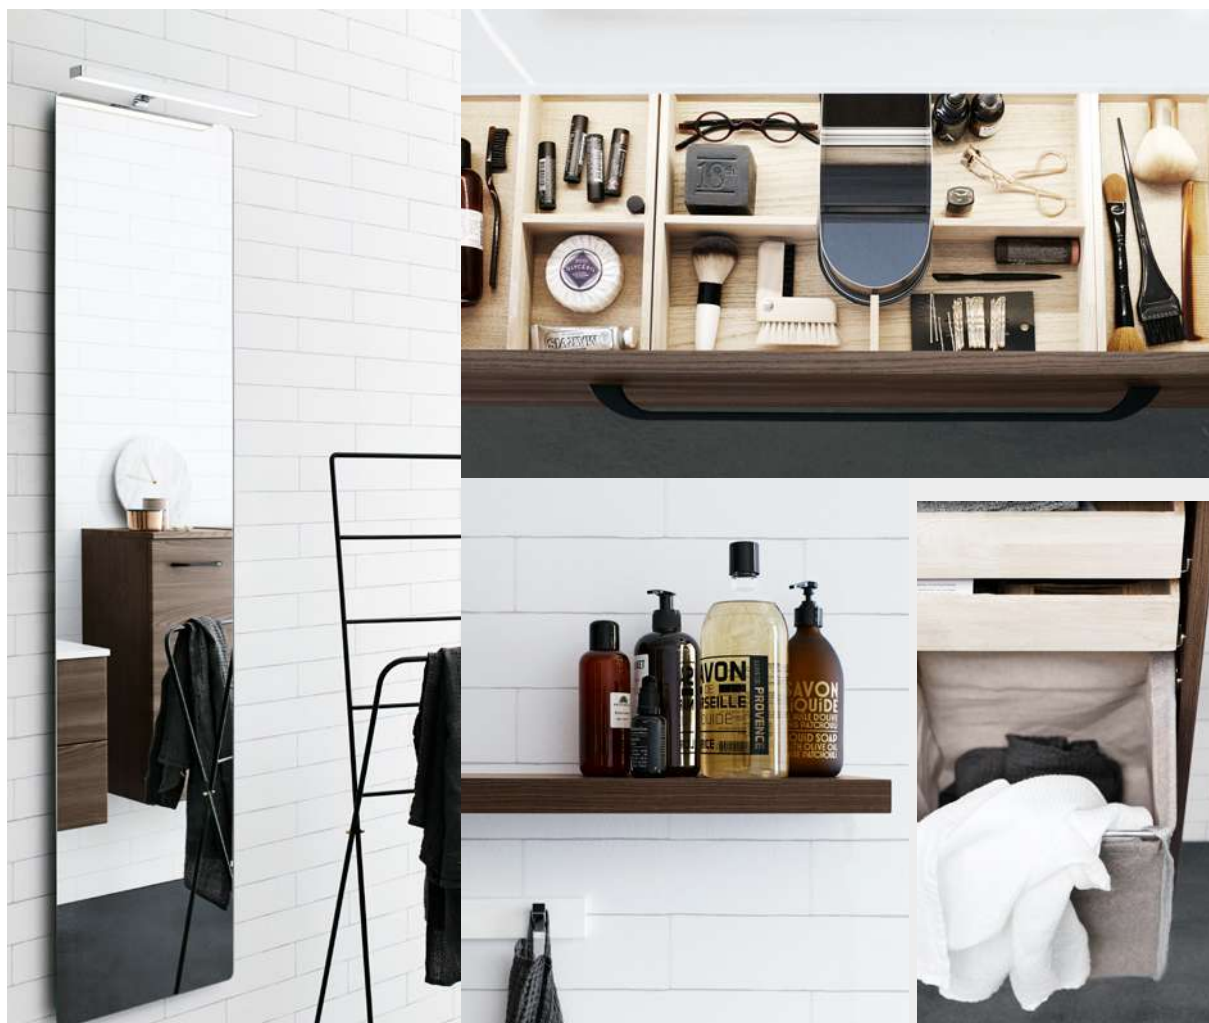

+ Furnishing tip /

Buy wooden trays for drawers and cabinets, laundry bags, shelves in matching décor and lights in drawers as optional extras.

Well chosen accessories, easing everyday use in the bathroom, also adds a touch of glamour

Shelves without visible fittings, full-length mirrors with perfectly harmonized LED lighting. Practical laundry basket with rails hidden in storage cabinets. Cleverly designed drawer with solid wooden trays of different sizes that fit like gloves into the drawers. Every piece of the accessory range has been carefully thought about down to the smallest detail.

See the wide selection of beautiful accessories on page 96 and in the price list.