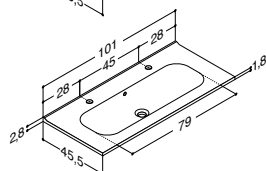

MINORE 100,2 CM (Also available in 60,2, 100,2, 120,2 and 120,2D cm)			ZARO	DSC	LUNA
Width	Colour	Material	743.00	743.00	743.00
100,2 cm	White matt	Solid surface	337110003	337110003	337110003
0/+3 mm	White matt without tap hole	Solid surface	337110103	337110103	337110103
ANDANTE 102,5 CM (Also available in 82,5 and 124,4 cm)					
Width	Colour	Material	619.00	619.00	619.00
102,5 cm	White	Porcelain	536610003	536610003	536610003
-5/+10 mm					
MENUET 101 CM (Also available in 61, 81, 121 and 121D cm)					
Width	Colour	Material	619.00	619.00	619.00
101 cm	White	Porcelain	534110103	534110103	534110103
-5/+10 mm					
KANTATE 101 CM (Also available in 61, 81, 121, 121D and 161D cm)					
Width	Colour	Material	619.00	619.00	619.00
101 cm	White	Porcelain	531910003	531910003	531910003
-5/+10 mm					
			743.00	743.00	743.00
101 cm	White	Porcelain	531911003	531911003	531911003
-5/+10 mm					
2 tap holes					
CANTO 101 CM (Also available in 61, 81, 121 and 121D cm)					
Width	Colour	Material	743.00	743.00	743.00
101 cm	White	Porcelain	530510103	530510103	530510103
-5/+10 mm	White without tap hole	Porcelain	530510103-1	530510103-1	530510103-1
Without overflow hole. Important - please note product information. Can be installed with concealed overflow system (see page 274)					
			743.00	743.00	743.00
101 cm	White	Porcelain	530510203	530510203	530510203
-5/+10 mm	White without tap hole	Porcelain	530510103-1	530510103-1	530510103-1
2 tap holes					
Without overflow hole. Important - please note product information. Can be installed with concealed overflow system (see page 274)					
FRESCO 100,5 CM (Also available in 60,5, 80,5 and 120,5L, 120,5R and 120,5D cm)					
Width	Colour	Material	619.00	619.00	619.00
100,5 cm	White	Crystal clear glass	535810003	535810003	535810003
-3/+3 mm					
Without overflow hole. Important - please note product information. Can be installed with concealed overflow system (see page 274)					
ALLEGRO 100,2 CM - Vanity units for Allegro cannot be supplied with LED light (Also available in 60,2, 80,2 and 120,2, 120,2D and 160,2D cm)					
Width	Colour	Material	522.00	522.00	522.00
100,2 cm	White	Marble cast	230610003	230610003	230610003
-0/+3 mm					
SONATE FOR SOLID SURFACE COUNTERTOP SOLUTIONS - For vanity unit height 48 cm					
Width	Colour	Material	450.00	450.00	450.00
45 cm	White matt	Solid surface	532100003	532100003	532100003
-3/+3 mm					
Without overflow hole. Important - please note product information.