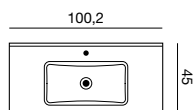

ALLEGRO 100

- **Washbasin** £ 522.- Art. no. 230610003
- **Vanity unit** £ 830.- Art. no. N151781
- **Mirror** £ 460.- Art. no. 527409010
- **Push-open** £ 127.- Art. nr. NP-100