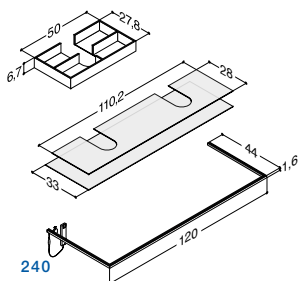

VANITY UNIT WITH 2 DRAWERS - HEIGHT 48 CM
- Not for Fresco basin

		ZARO	DSC	LUNA
		a) 1,498.00 b) 1,733.00 c) 1,873.00*		
Width	Colour			
120 cm	Matt white lacquer, with integrated handle ^{a)}	K10022	-	-
	Grey rubber, with integrated handle ^{a)}	K70022	-	-
	Black rubber, with integrated handle ^{a)}	K40022	-	-
	Driftwood, with integrated handle ^{b)}	K50022	-	-
	Brushed walnut, with integrated handle ^{b)}	K80022	-	-
	Bespoke colour, with integrated handle ^{c)}	K990022	-	-
*) + net colour fee £ 144.00				
	White matt, with integrated handle	-	Q10022	-
	Black matt, with integrated handle	-	Q30022	-
	Cedar grey, with integrated handle	-	Q70022	-
	White matt	-	-	N00941
	White gloss	-	-	N90949
	Grey matt	-	-	N70941
	Ash grey	-	-	N180941
	Oak	-	-	N150941
	Lava	-	-	N160941
	Framed white matt	-	-	N00944
For Minore, Sonate, Marcato and solid surface countertops: Add V after the art. no. (XxxxxxV)				
Add-on:	Incl. LED lighting in drawers. IP44 approved. Light source LED 2x5,3W, 3150K, 2x415 lm. Add L after the art. no. (XxxxxxL / XxxxxxLV).	a) 1,750.00 b) 1,984.00 c) 2,188.00	1,414.00	1,206.00
	Allegro only: LED lighting in drawers not possible	-	-	-
Add-on:	LED downlight to floor can be fitted upon request	194.00	194.00	194.00
Accessories:	Luna: Handles (see page 271)			
	Luna: Push-open kit for both drawers	NP-120	-	127.00
	Centre drawer divider for top drawer	305240016	74.00	74.00
	Side drawer dividers for top drawer. Order 2 pcs.	305220016	43.00	43.00
	Set of rubber mats for drawers	NM-12042	Inclusive	67.00
	Lighting profile for use below washbasins, dimmable (see page 272)	NL-12044	180.00	180.00

VANITY UNIT FOR TWIN BASIN WITH 2 DRAWERS
- HEIGHT 48 CM - Not for Canto basin

		ZARO	DSC	LUNA
		a) 1,498.00 b) 1,733.00 c) 1,873.00*		
Width	Colour			
120 cm	Matt white lacquer, with integrated handle ^{a)}	K10102	-	-
	Grey rubber, with integrated handle ^{a)}	K70102	-	-
	Black rubber, with integrated handle ^{a)}	K40102	-	-
	Driftwood, with integrated handle ^{b)}	K50102	-	-
	Brushed walnut, with integrated handle ^{b)}	K80102	-	-
	Bespoke colour, with integrated handle ^{c)}	K990102	-	-
*) + net colour fee £ 144.00				
	White matt, with integrated handle	-	Q10072	-
	Black matt, with integrated handle	-	Q30072	-
	Cedar grey, with integrated handle	-	Q70022	-
	White matt	-	-	N01271
	White gloss	-	-	N91279
	Grey matt	-	-	N71271
	Ash grey	-	-	N181271
	Oak	-	-	N151271
	Lava	-	-	N161271
	Framed white matt	-	-	N01274
For Minore, Sonate, Marcato and solid surface countertops: Add V after the art. no. (XxxxxxV)				
Add-on:	Incl. LED lighting in drawers. IP44 approved. Light source LED 2x5,3W, 3150K, 2x415 lm. Add L after the art. no. (XxxxxxL).	a) 1,750.00 b) 1,984.00 c) 2,188.00	1,414.00	1,206.00
	Allegro only: LED lighting in drawers not possible	-	-	-
Add-on:	LED downlight to floor can be fitted upon request	194.00	194.00	194.00
Accessories:	Luna: Handles (see page 271)			
	Luna: Push-open kit for both drawers	NP-120	-	127.00
	Drawer divider for top drawer. Order 2 pcs.	305230116	65.00	65.00
	Set of rubber mats for drawers	NM-12142	Inclusive	67.00
	Lighting profile for use below washbasins, dimmable (see page 272)	NL-12044	180.00	180.00