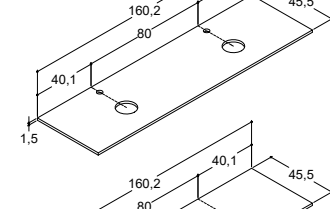

160 cm	White matt, with hole for basin mixer	Double	337082243	337082243	337082243

	White matt, without hole for basin mixer	Double	337082143	337082143	337082143

Please select 2x80 cm vanity units