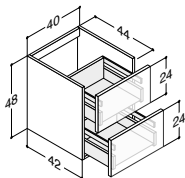

BASE UNITS WITH 2 DRAWERS, FOR COUNTERTOP SOLUTIONS - HEIGHT 48 CM

ZARO	DSC	LUNA

Width	Colour	ZARO	DSC	LUNA	
40 cm	White matt	-	-	572.00	
	White gloss	-	-	N02101	
	Grey matt	-	-	N92109	
	Ash grey	-	-	N72101	
	Oak	-	-	N182101	
	Lava	-	-	N152101	
	Framed white matt	-	-	N162101	
					N02104

Add-on:	Incl. LED lighting in drawers. IP44 approved. Light source LED 2x1,9W, 3150K, 2x125 lm. Add L after the art. no. (NxxxxxxL).	-	-	681.00
Add-on:	LED downlight to floor can be fitted upon request	-	-	194.00

Accessories:	Luna: Handles (see page 271)			
	Luna: Push-open kit for both drawers	NP-40	-	127.00
	Set of rubber mats for drawers	NM-4542	-	38.00

Only for Luna				
		a) 1,111.00		
		b) 1,295.00		
		c) 1,388.00*	765.00	660.00

60 cm	Matt white lacquer, with integrated handle a)	K10412V	-	-	
	Grey rubber, with integrated handle a)	K70412V	-	-	
	Black rubber, with integrated handle a)	K40412V	-	-	
	Driftwood, with integrated handle b)	K50412V	-	-	
	Brushed walnut, with integrated handle b)	K80412V	-	-	
	Bespoke colour, with integrated handle c)	K990412V	-	-	
	*) + net colour fee £ 144.00				
	White matt, with integrated handle	-	Q10352V	-	-
Black matt, with integrated handle	-	Q30352V	-	-	
Cedar grey, with integrated handle	-	Q70352V	-	-