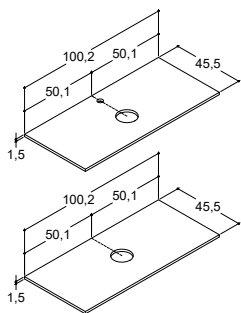

SOLID SURFACE COUNTERTOP FOR SONATE
- For vanity unit height 48 cm

			ZARO	DSC	LUNA
Width	Colour	Position	496.00	496.00	496.00
100 cm	White matt, with hole for basin mixer	Centre	337051243	337051243	337051243
	White matt, without hole for basin mixer	Centre	337051143	337051143	337051143

MARCATO FOR SOLID SURFACE COUNTERTOP SOLUTIONS
- For vanity unit height 48 cm

Width	Colour	Material	450.00	450.00	450.00
40,5 cm	White matt	Solid surface	532200003	532200003	532200003
-3/+3 mm	White matt without tap hole	Solid surface	532200103	532200103	532200103

Without overflow hole. Important - please note product information.