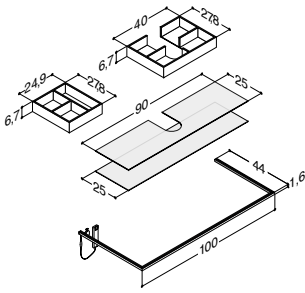

CONTINUATION OF PREVIOUS PAGE

		ZARO	DSC	LUNA
Add-on:	Incl. LED lighting in drawers. IP44 approved. Light source LED 2x4,4W, 3150K, 2x340 lm. Add L after the art. no. (XXXXXXL / XXXXXXLV).	a) 1,565.00 b) 1,773.00 c) 1,957.00	1,259.00	1,059.00
	Allegro only: LED lighting in drawers not possible	-	-	-
Add-on:	LED downlight to floor can be fitted upon request	194.00	194.00	194.00
Accessories:	Luna: Handles (see page 271)			
	Luna: Push-open kit for both drawers NP-100	-	-	127.00
	Centre drawer divider for top drawer 305230016	54.00	54.00	54.00
	Side drawer dividers for top drawer. Order 2 pcs. 305220016	43.00	43.00	43.00
	Set of rubber mats for drawers NM-10042	Inclusive	64.00	64.00
	Lighting profile for use below washbasins, dimmable (see page 272) NL-10044	173.00	173.00	173.00