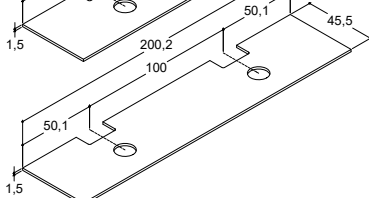

200 cm	White matt	Double	337002343	337002343	337002343
Please select 2x100 cm vanity unit