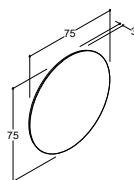

CIRCULAR MIRROR - WITH AMBIENT LIGHTING

Width	Light source	Art. no.			
75 cm	LED 20W 3150k, 1520 lm	527400010	410.00	410.00	410.00