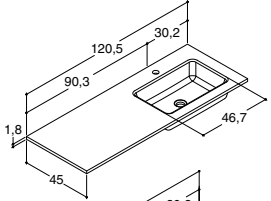

FRESCO 120,5 CM (Also available in 60,5, 80,5 and 100,5 cm)			ZARO	DSC	LUNA
Width	Colour	Material	672.00	-	672.00
120,5 cm -3/+3 mm	White	Crystal clear glass	535812303	-	535812303
Left basin					
			672.00	-	672.00
120,5 cm -3/+3 mm	White	Crystal clear glass	535812403	-	535812403
Right basin					
			806.00	806.00	806.00
120,5 cm -3/+3 mm	White	Crystal clear glass	535812203	535812203	535812203
Twin basin					
Without overflow hole. Important - please note product information. Can be installed with concealed overflow system (see page 274)					

ALLEGRO 120,2 CM - Vanity units for Allegro cannot be supplied with LED light
(Also available in 60,2, 80,2, 100,2 and 160,2D cm)

Width	Colour	Material	643.00	643.00	643.00
120,2 cm -0/+3 mm	White	Marble cast	230612003	230612003	230612003
			643.00	643.00	643.00
120,2 cm -0/+3 mm	White	Marble cast	230612203	230612203	230612203
Twin basin					

SONATE FOR SOLID SURFACE COUNTERTOP SOLUTIONS
- For vanity unit height 48 cm

Width	Colour	Material	450.00	450.00	450.00
45 cm -3/+3 mm	White matt	Solid surface	532100003	532100003	532100003
Without overflow hole. Important - please note product information.					

SOLID SURFACE COUNTERTOP FOR SONATE
- For vanity unit height 48 cm

Width	Colour	Position	557.00	557.00	557.00
120 cm	White matt, with hole for basin mixer	Centre	337061243	337061243	337061243
	White matt, without hole for basin mixer	Centre	337061143	337061143	337061143
Please select 120 cm vanity unit					
120 cm	White matt, with hole for basin mixer	Right	337064243	337064243	337064243
	White matt, without hole for basin mixer	Right	337064143	337064143	337064143
Please select 1x60 cm vanity unit and 1x60 cm base unit					
120 cm	White matt, with hole for basin mixer	Left	337063243	337063243	337063243