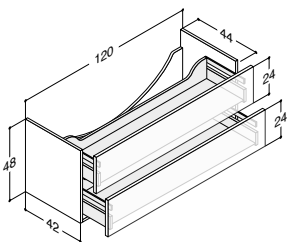

ZARO	DSC	LUNA
Add-on:	Incl. LED lighting in drawers. IP44 approved. Light source LED 2x3,4W, 3150K, 2x265 lm. Add L after the art. no. (XXXXXXL / XXXXXXLV).	a) 1,428.00 b) 1,625.00 c) 1,785.00	1,216.00	953.00
Add-on:	LED downlight to floor can be fitted upon request	194.00	194.00	194.00
Accessories:	Luna: Handles (see page 271)			
	Luna: Push-open kit for both drawers NP-80	-	-	127.00
	Set of rubber mats for drawers NM-8542	Inclusive	55.00	55.00
		a) 1,334.00 b) 1,543.00 c) 1,668.00*	1,031.00	830.00
100 cm	Matt white lacquer, with integrated handle ^{a)}	K10632V	-	-
	Grey rubber, with integrated handle ^{a)}	K70632V	-	-
	Black rubber, with integrated handle ^{a)}	K40632V	-	-
	Driftwood, with integrated handle ^{b)}	K50632V	-	-
	Brushed walnut, with integrated handle ^{b)}	K80632V	-	-
	Bespoke colour, with integrated handle ^{c)}	K990632V	-	-
	*) + net colour fee £ 144.00			
	White matt, with integrated handle	-	Q10372V	-
	Black matt, with integrated handle	-	Q30372V	-
	Cedar grey, with integrated handle	-	Q70372V	-
	White matt	-	-	N01851
	White gloss	-	-	N91859
	Grey matt	-	-	N71851
	Ash grey	-	-	N181851
	Oak	-	-	N151851
	Lava	-	-	N161851
	Framed white matt	-	-	N01854
	For Sonate, Marcato and solid surface countertop: Add V after the art. no. (XXXXXXV)			
Add-on:	Incl. LED lighting in drawers. IP44 approved. Light source LED 2x4,4W, 3150K, 2x340 lm. Add L after the art. no. (XXXXXXL / XXXXXXLV).	a) 1,565.00 b) 1,773.00 c) 1,957.00	1,259.00	1,059.00
Add-on:	LED downlight to floor can be fitted upon request	194.00	194.00	194.00
Accessories:	Luna: Handles (see page 271)			
	Luna: Push-open kit for both drawers NP-100	-	-	127.00
	Set of rubber mats for drawers NM-10542	Inclusive	64.00	64.00
		a) 1,498.00 b) 1,733.00 c) 1,873.00*	1,162.00	955.00
120 cm	Matt white lacquer, with integrated handle ^{a)}	K10642V	-	-
	Grey rubber, with integrated handle ^{a)}	K70642V	-	-
	Black rubber, with integrated handle ^{a)}	K40642V	-	-
	Driftwood, with integrated handle ^{b)}	K50642V	-	-
	Brushed walnut, with integrated handle ^{b)}	K80642V	-	-
	Bespoke colour, with integrated handle ^{c)}	K990642V	-	-
	*) + net colour fee £ 144.00			
	White matt, with integrated handle	-	Q10382V	-
	Black matt, with integrated handle	-	Q30382V	-
	Cedar grey, with integrated handle	-	Q70382V	-
	White matt	-	-	N01861
	White gloss	-	-	N91869
	Grey matt	-	-	N71861
	Ash grey	-	-	N181861
	Oak	-	-	N151861
	Lava	-	-	N161861
	Framed white matt	-	-	N01864
	For Sonate, Marcato and solid surface countertop: Add V after the art. no. (XXXXXXV)			
Add-on:	Incl. LED lighting in drawers. IP44 approved. Light source LED 2x5,3W, 3150K, 2x415 lm. Add L after the art. no. (XXXXXXL / XXXXXXLV).	a) 1,750.00 b) 1,984.00 c) 2,188.00	1,414.00	1,206.00
Add-on:	LED downlight to floor can be fitted upon request	194.00	194.00	194.00
Accessories:	Luna: Handles (see page 271)			
	Luna: Push-open kit for both drawers NP-120	-	-	127.00
	Set of rubber mats for drawers NM-12542	Inclusive	67.00	67.00