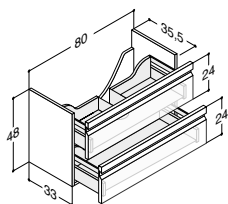

VANITY UNIT FOR MINI MENUET WITH 2 DRAWERS - HEIGHT 48 CM