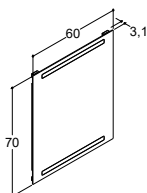

MIRRORS WITH HORIZONTAL INTEGRATED LIGHTING - ADJUSTABLE LED

Width	Light source	Art. no.			
60 cm	LED 2x5,3W, 2100-6500K, 430 lm	92360	367.00	367.00	367.00

IP44 approved **A**

Add-on: Anti-mist pad 30W (Self adhesive to be attached during installation)

NV-3737

49.00

49.00

49.00