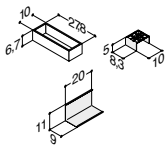

MIRROR CABINETS WITH 2 DOORS, VERTICAL ILLUMINATION - ADJUSTABLE LED - OPTIONAL LED LIGHTS (see next page)

		ZARO	DSC	LUNA
Width	Cupboard			
100 cm	White matt	-	-	886.00
	White gloss	-	-	SP-5900-GB
	Grey matt	-	-	SP-5909-GB
	Ash grey	-	-	SP-59057-GB
	Oak	-	-	SP-59018-GB
	Lava	-	-	SP-59015-GB
	Lava	-	-	SP-59016-GB
IP44 approved A				
For LED underlight: Add U after SP in the art. no. (SPU-59xxx-GB)		-	-	1,077.00
LED 2x5W, 2100-6500K, 2x450 lm (underlight LED 1x5W, 410 lm). IP44 approved. Incl. magnifying mirror, magnet, metal shelf, shaver point and touch panel fitted on right (max. 10W).				
Shaver point and touch panel fitted on left (max. 10W):				
Add L after the art. no. (SP-59xxx-GBL or SPU-59xxx-GBL)				
Accessories:	Small tray	305210016	-	31.00
	Metal organiser for trays	515200247	-	12.50
	Metal shelf	545700047	-	12.50