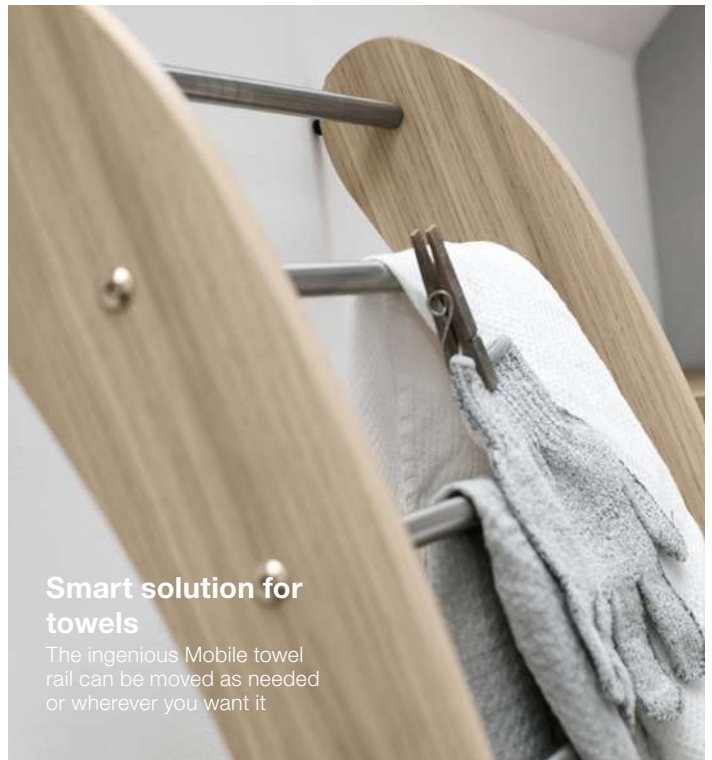

Make use of the space and create atmosphere with functional accessories

Easy to keep tidy

Drawer dividers let you use the space fully and keep things tidy

Smart solution for towels

The ingenious Mobile towel rail can be moved as needed or wherever you want it