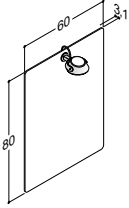

MIRRORS WITH SOFTLY CURVED CORNERS FOR ADJUSTABLE LED - OPTIONAL LED-LIGHTS (see page 220)

			ZARO	DSC	LUNA
Width	Variant	Art. no.			
60 cm	Adjustable LED	92560	320.00	320.00	320.00
	Adjustable LED and centrally placed anti-mist pad, 30W	92563	384.00	384.00	384.00
IP44 approved					

MIRRORS WITH SATURN LIGHT AND SOFTLY CURVED CORNERS AND ADJUSTABLE LED LIGHTING

Width	Variant	Art. no.			
60 cm	Adjustable LED	2908343000	518.00	518.00	518.00
	Adjustable LED and centrally placed anti-mist pad, 30W	2908443000	574.00	574.00	574.00
LED 7,1W, 2100-6500K, 450 lm, IP44 approved A					

CIRCULAR MIRROR - WITH AMBIENT LIGHTING

Width	Light source	Art. no.			
75 cm	LED 20W 3150K, 1520 lm	527400010	410.00	410.00	410.00
IP44 approved A+					
Add-on:	Anti-mist pad 30W (Self adhesive to be attached during installation)	NV-3050	49.00	49.00	49.00

SOLO MIRRORS WITH INTEGRATED LIGHTING

Width	Light source	Art. no.			
59/100 cm	LED 18W, 3150K, 1260 lm Can be fitted in any direction	526700010	467.00	467.00	467.00
IP44 approved A+ Anti-mist pad cannot be used with this mirror.					

MIRROR CABINET WITH MIRROR GABLES AND INTEGRATED LIGHT PANEL IN TOP

Width	Cupboard	Art. no.			
60 cm	Alu-look/mirror	SP-47617-GB	509.00	509.00	509.00
IP44 approved A+					
LED 4,5W, 3150K, 380 lm. Incl. magnifying mirror, magnet, metal shelf, handles, 1x230V centrally placed shaver point and rocker switch fitted on left (max. 10W).					
Accessories:	Small tray	305210016	31.00	31.00	31.00
	Metal organiser for trays	515200247	12.50	12.50	12.50
	Metal shelf	545700047	12.50	12.50	12.50