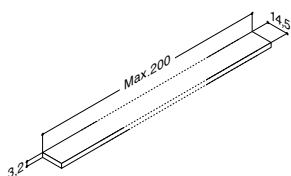

WICKERWORK BASKETS			ZARO	DSC	LUNA
Width	Variant	Colour	64.00	64.00	64.00
30 cm	Wickerwork basket	Nature	189430104	189430104	189430104
			176.00	176.00	176.00
40 cm	Laundry basket with lid	Nature	640400100	640400100	640400100
HOOK FOR WICKERWORK BASKETS					
Width	Material		16.00	16.00	16.00
1,2 cm	Chrome		195050180	195050180	195050180
WORKTOPS					
Width	Colour		-	-	66.00
35 cm	White matt		-	-	ST-3500
	White gloss		-	-	ST-3512
	Grey matt		-	-	ST-3507
	Ash grey		-	-	ST-35018
	Oak		-	-	ST-35015
	Lava		-	-	ST-35016
FLOATING SHELVES					
Width	Colour				50.00
35 cm	White matt		-	-	NHS-351700
	Ash grey		-	-	NHS-3517018
	Oak		-	-	NHS-3517015
	Grey matt		-	-	NHS-351707
	Lava		-	-	NHS-3517016
					53.00
50 cm	White matt		-	-	NHS-501700
	Ash grey		-	-	NHS-5017018
	Oak		-	-	NHS-5017015
	Grey matt		-	-	NHS-501707
	Lava		-	-	NHS-5017016
					60.00
70 cm	White matt		-	-	NHS-701700
	Ash grey		-	-	NHS-7017018
	Oak		-	-	NHS-7017015
	Grey matt		-	-	NHS-701707
	Lava		-	-	NHS-7017016
FLOATING SHELVES IN BESPOKE MEASUREMENTS					
Width	Colour				
35 cm	White matt		-	-	Please enquire for price
	Ash grey		-	-	Please enquire for price
	Grey matt		-	-	Please enquire for price
	Oak		-	-	Please enquire for price
	Lava		-	-	Please enquire for price
Floating shelves can be made in bespoke measurements. Please send drawing. Maximum 200 cm					
SUPPORT LEGS					
Height	Colour		23.00	23.00	23.00
19,5-25 cm	Chrome		189811843	189811843	189811843
			23.00	23.00	23.00
24,5-30 cm	Chrome		189812343	189812343	189812343
			26.00	26.00	26.00
29,5-35 cm	Chrome		189812843	189812843	189812843
			26.00	26.00	26.00
34,6-40 cm	Chrome		189813343	189813343	189813343