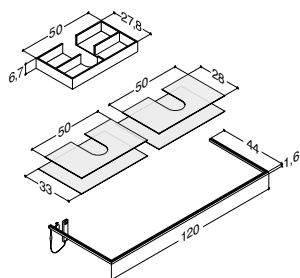

VANITY UNIT FOR TWIN BASIN WITH 4 DRAWERS - HEIGHT 48 CM
- Not for Canto basin

		ZARO	DSC	LUNA
		a) 1,932.00 b) 2,253.00 c) 2,415.00*		
Width	Colour		1,330.00	1,139.00
120 cm	Matt white lacquer, with integrated handle ^{a)}	K10602	-	-
	Grey rubber, with integrated handle ^{a)}	K70602	-	-
	Black rubber, with integrated handle ^{a)}	K40602	-	-
	Driftwood, with integrated handle ^{b)}	K50602	-	-
	Brushed walnut, with integrated handle ^{b)}	K80602	-	-
	Bespoke colour, with integrated handle ^{c)}	K990602	-	-
	*) + net colour fee £ 144.00			
	White matt, with integrated handle	-	Q10332	-
	Black matt, with integrated handle	-	Q30332	-
	Cedar grey, with integrated handle	-	Q70332	-
	White matt	-	-	N01371
	White gloss	-	-	N91379
	Grey matt	-	-	N71371
	Ash grey	-	-	N181371
	Oak	-	-	N151371
	Lava	-	-	N161371
	Framed white matt	-	-	N01374