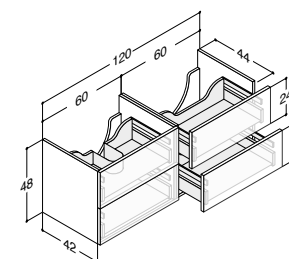

VANITY UNIT FOR RIGHT/LEFT BASIN WITH 4 DRAWERS
- HEIGHT 48 CM - For Fresco, Marcato and Sonate ONLY

		ZARO	DSC	LUNA
		a) 1,932.00 b) 2,253.00 c) 2,415.00*		
Width	Colour		-	1,139.00
120 cm	Matt white lacquer, with integrated handle ^{a)}	K10612	-	-
	Grey rubber, with integrated handle ^{a)}	K70612	-	-
	Black rubber, with integrated handle ^{a)}	K40612	-	-
	Driftwood, with integrated handle ^{b)}	K50612	-	-
	Brushed walnut, with integrated handle ^{b)}	K80612	-	-
	Bespoke colour, with integrated handle ^{c)}	K990612	-	-
	*) + net colour fee £ 144.00			
	White matt	-	-	N01921
	White gloss	-	-	N91929
	Grey matt	-	-	N71921
	Ash grey	-	-	N181921
	Oak	-	-	N151921
	Lava	-	-	N161921
	Framed white matt	-	-	N01924