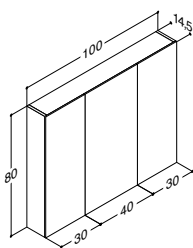

MIRROR CABINETS WITH 3 DOORS WITHOUT ILLUMINATION, FOR ADJUSTABLE LED - OPTIONAL LED LIGHTS (see next page)

ZARO	DSC	LUNA