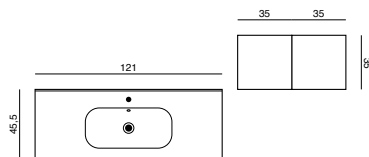

KANTATE 120

1. **Washbasin** £ 672.- Art. no. 531912003
   Vanity unit £ 1,162.- Art. no. Q30272
   Mirror cabinet £ 1,508.- Art. no. SP-57233-GB

1. **Accessories:**
   Tall unit £ 791.- Art. no. Q30052
   (left hand hinged)
   Tall unit £ 791.- Art. no. Q30062
   (right hand hinged)