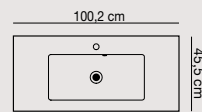

MINORE

Solid surface
(Also available without tap hole)

The washbasins come oversized in all widths, providing extra protection for the sides of your bathroom cabinets. See also the installation guide on page 206.