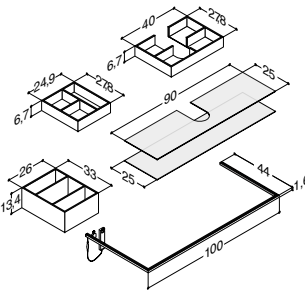

For Minore: **Add V after the art. no. (XXXXXXV)**

Add-on:	Incl. LED lighting in drawers. IP44 approved. Light source LED 2x4,4W, 3150K, 2x340 lm. Add L after the art. no. (XXXXXXL / XXXXXXLV).	-	1,259.00	1,059.00
	Allegro only: LED lighting in drawers not possible	-	-	-
Add-on:	LED downlight to floor can be fitted upon request	-	194.00	194.00
Accessories:	Luna: Handles (see page 271)			
	Luna: Push-open kit for both drawers NP-100	-	-	127.00
	Centre drawer divider for top drawer 305230016	-	54.00	54.00
	Side drawer dividers for top drawer. Order 2 pcs. 305220016	-	43.00	43.00
	Divider for the lower drawer 305250016	-	78.00	78.00
	Set of rubber mats for drawers NM-10042	-	64.00	64.00
	Lighting profile for use below washbasins, dimmable (see page 272) NL-10044	-	173.00	173.00