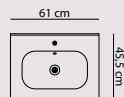

KANTATE

Genuine sanitary porcelain