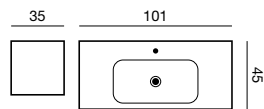

MENUET 100

Washbasin £ 619.- Art. no. 534110103
Vanity unit £ 1,334.- Art. no. K40012
Mirror £ 762.- Art. no. 2908345000