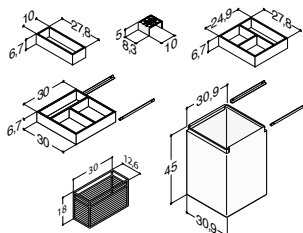

ZARO	DSC	LUNA
Width	Colour	-	-	747.00
35 cm	White matt	-	-	N02051
	White matt with mirror door	-	-	N01981
	White gloss	-	-	N92059
	White gloss with mirror door	-	-	N91989
	Grey matt	-	-	N72051
	Grey matt with mirror door	-	-	N71981
	Ash grey	-	-	N182051
	Ash grey with mirror door	-	-	N181981
	Oak	-	-	N152051
	Oak with mirror door	-	-	N151981
	Lava	-	-	N162051
	Lava with mirror door	-	-	N161981

The mirror door has alu look finish internally.
The wood decor finish has a vertical grain structure.
Internal lighting can be fitted using a separate special article number:
Add S after the art. no. (NxxxxxS) and order add-on:

Add-on:	60 cm centre vertical LED light profile 6,3W, 3150K, 560 lm. Fitted on top left	2002	-	-	194.00
A+	60 cm centre vertical LED light profile 6,3W, 3150K, 560 lm. Fitted on top right	2003	-	-	194.00

IP21 approved. NB: Internal light must be fitted opposite hinge side.

Accessories:	10 cm tray, depth 27,8 cm	305210016	-	-	31.00
	Metal organiser for trays	515200247	-	-	12.50
	25 cm tray, depth 27,8 cm	305220016	-	-	43.00
	Cupboard tray with runners	305222016	-	-	60.00
	Wickerwork basket	189430104	-	-	64.00
	Laundry bag with runners	190032020	-	-	56.00