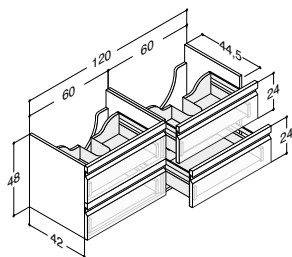

VANITY UNIT FOR TWIN BASIN WITH 4 DRAWERS - HEIGHT 48 CM
- Not for Canto basin

		ZARO	DSC	LUNA
		a) 1,932.00 b) 2,253.00 c) 2,415.00*		
Width	Colour		1,330.00	1,139.00
120 cm	Matt white lacquer, with integrated handle ^{a)}	K10602	-	-
	Grey rubber, with integrated handle ^{a)}	K70602	-	-
	Black rubber, with integrated handle ^{a)}	K40602	-	-
	Driftwood, with integrated handle ^{b)}	K50602	-	-
	Brushed walnut, with integrated handle ^{b)}	K80602	-	-
	Bespoke colour, with integrated handle ^{c)}	K990602	-	-
	*) + net colour fee £ 144.00			
	White matt, with integrated handle	-	Q10332	-
	Black matt, with integrated handle	-	Q30332	-
	Cedar grey, with integrated handle	-	Q70332	-
	White matt	-	-	N01371
	White gloss	-	-	N91379
	Grey matt	-	-	N71371
	Ash grey	-	-	N181371
	Oak	-	-	N151371
	Lava	-	-	N161371
	Framed white matt	-	-	N01374