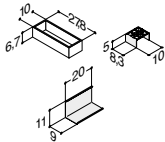

ZARO	DSC	LUNA
		a) 982.00		
		b) 1,228.00*		
Width	Cupboard			
100 cm	Matt white lacquer	SP-58111-GB	-	819.00
	Grey rubber	SP-58127-GB	-	-
	Black rubber	SP-5814-GB	-	-
	Driftwood	SP-5815-GB	-	-
	Brushed walnut	SP-5813-GB	-	-
	Bespoke colour ^{b)}	SP-58199-GB	-	-
	*) + net colour fee £ 144.00			
	White matt	-	-	SP-5810-GB
	White gloss	-	-	SP-5819-GB
	Grey matt	-	-	SP-58157-GB
	Ash grey	-	-	SP-58118-GB
	Oak	-	-	SP-58115-GB
	Lava	-	-	SP-58116-GB
IP44 approved A				
For LED underlight: Add U after SP in the art. no. (SPU-58xxx-GB)		a) 1,271.00	-	1,012.00
		b) 1,589.00		
Incl. magnifying mirror, magnet, metal shelf and shaver point and touch panel fitted on right (max. 10W). (Underlight 1x5W, 2100-6500K, 410 lm). IP44 approved.				
Shaver point and touch panel fitted on left (max. 10W):				
Add L after the art. no. (SP(U)-58xxx-GBL)				
Internal lighting can be fitted using a separate special article number:				
Add S after the art. no. (SP(U)-58xxx-GBS or SP(U)-58xxx-GBLS) and order add-on:				
Internal lighting can be fitted using a separate special article number:				
Add S after the art. no. (SP(U)-58xxx-GBS or SP(U)-58xxx-GBLS) and order add-on:				
Add-on:	60 cm centre vertical LED light profile	2004	290.00	-
A	2x5W, 2100-6500K, 2x410 lm, inside both sides			290.00
Accessories:	Small tray	305210016	31.00	-
	Metal organiser for trays	515200247	12.50	-
	Metal shelf	545700047	12.50	-