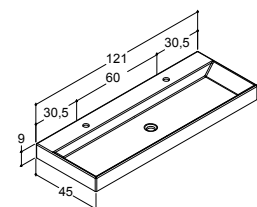

Without overflow hole. Important - please note product information.
Can be installed with concealed overflow system (see page 274)

2 tap holes

Without overflow hole. Important - please note product information.
Can be installed with concealed overflow system (see page 274)