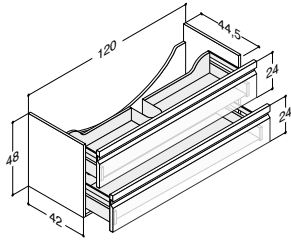

VANITY UNIT WITH 2 DRAWERS - HEIGHT 48 CM
- Not for Fresco basin

		ZARO	DSC	LUNA
		a) 1,498.00 b) 1,733.00 c) 1,873.00*		
Width	Colour			
120 cm	Matt white lacquer, with integrated handle ^{a)}	K10022	-	-
	Grey rubber, with integrated handle ^{a)}	K70022	-	-
	Black rubber, with integrated handle ^{a)}	K40022	-	-
	Driftwood, with integrated handle ^{b)}	K50022	-	-
	Brushed walnut, with integrated handle ^{b)}	K80022	-	-
	Bespoke colour, with integrated handle ^{c)}	K990022	-	-
*) + net colour fee £ 144.00				
	White matt, with integrated handle	-	Q10022	-
	Black matt, with integrated handle	-	Q30022	-
	Cedar grey, with integrated handle	-	Q70022	-
	White matt	-	-	N00941
	White gloss	-	-	N90949
	Grey matt	-	-	N70941
	Ash grey	-	-	N180941
	Oak	-	-	N150941
	Lava	-	-	N160941
	Framed white matt	-	-	N00944
For Minore, Sonate, Marcato and solid surface countertops: Add V after the art. no. (XxxxxxV)				
Add-on:	Incl. LED lighting in drawers. IP44 approved. Light source LED 2x5,3W, 3150K, 2x415 lm. Add L after the art. no. (XxxxxxL / XxxxxxLV).	a) 1,750.00 b) 1,984.00 c) 2,188.00	1,414.00	1,206.00
	Allegro only: LED lighting in drawers not possible	-	-	-
Add-on:	LED downlight to floor can be fitted upon request	194.00	194.00	194.00
Accessories:	Luna: Handles (see page 271)			
	Luna: Push-open kit for both drawers	NP-120	-	127.00
	Centre drawer divider for top drawer	305240016	74.00	74.00
	Side drawer dividers for top drawer. Order 2 pcs.	305220016	43.00	43.00
	Set of rubber mats for drawers	NM-12042	Inclusive	67.00
	Lighting profile for use below washbasins, dimmable (see page 272)	NL-12044	180.00	180.00

VANITY UNIT FOR TWIN BASIN WITH 2 DRAWERS
- HEIGHT 48 CM - Not for Canto basin

		ZARO	DSC	LUNA
		a) 1,498.00 b) 1,733.00 c) 1,873.00*		
Width	Colour			
120 cm	Matt white lacquer, with integrated handle ^{a)}	K10102	-	-
	Grey rubber, with integrated handle ^{a)}	K70102	-	-
	Black rubber, with integrated handle ^{a)}	K40102	-	-
	Driftwood, with integrated handle ^{b)}	K50102	-	-
	Brushed walnut, with integrated handle ^{b)}	K80102	-	-
	Bespoke colour, with integrated handle ^{c)}	K990102	-	-
*) + net colour fee £ 144.00				
	White matt, with integrated handle	-	Q10072	-
	Black matt, with integrated handle	-	Q30072	-
	Cedar grey, with integrated handle	-	Q70022	-
	White matt	-	-	N01271
	White gloss	-	-	N91279
	Grey matt	-	-	N71271
	Ash grey	-	-	N181271
	Oak	-	-	N151271
	Lava	-	-	N161271
	Framed white matt	-	-	N01274
For Minore, Sonate, Marcato and solid surface countertops: Add V after the art. no. (XxxxxxV)				
Add-on:	Incl. LED lighting in drawers. IP44 approved. Light source LED 2x5,3W, 3150K, 2x415 lm. Add L after the art. no. (XxxxxxL).	a) 1,750.00 b) 1,984.00 c) 2,188.00	1,414.00	1,206.00
	Allegro only: LED lighting in drawers not possible	-	-	-
Add-on:	LED downlight to floor can be fitted upon request	194.00	194.00	194.00
Accessories:	Luna: Handles (see page 271)			
	Luna: Push-open kit for both drawers	NP-120	-	127.00
	Drawer divider for top drawer. Order 2 pcs.	305230116	65.00	65.00
	Set of rubber mats for drawers	NM-12142	Inclusive	67.00
	Lighting profile for use below washbasins, dimmable (see page 272)	NL-12044	180.00	180.00