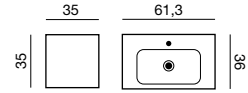

MINI MENUET 60

Washbasin £ 308.- Art. no. 534306003

Vanity unit £ 641.- Art. no. N181411

Mirror £ 410.- Art. no. 527400010

2 handles £ 44.- Art. no. 189547128

Accessories:

Tall unit £ 747.- Art. no. N182051

2 pendants £ 158.- Art. no. 190302840

2 shelves £ 106.- Art. no. NHS-5017018

With Dansani Luna you have lots of possibilities for individual and functional furnishing in the bathroom. Even if the space is limited you can still choose between many different washbasins, mirrors, materials and then spice them up with all the accessories your heart desires.