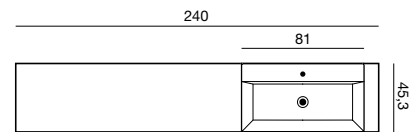

Freedom with worktops

Using flexible worktop solutions will fully exploit any room so instead of limitations you create opportunities. A worktop setup is ideal below sloping ceilings or as a wall to wall solution. Our worktops can be easily cut and adapted to suit any angle or obstacle. At the same time giving you the freedom to choose single or twin basin set ups even asymmetrical placement of your feature basin. Alternatively without a basin you can have full use of the worktop above your storage choice below.

CANTO 80 - 240

Washbasin £ 650.- Art. no. 530508103
Vanity unit £ 830.- Art. no. N90959
Base unit £ 830.- Art. no. N91859
Mirror cabinet £ 648.- Art. no. SP-58815-GB
2 lights £ 142.- Art. no. 190303880
4 handles £ 88.- Art. no. 189547110
2 bespoke counter tops £ 880.-

Accessories:

Shelf £ 50.- Art. no. NHS-3517015
Shelf £ 53.- Art. no. NHS-5017015
Towel rack 289.- Art. no. 2809470078

Utilise the asymmetrical to your advantage

By choosing a worktop that goes completely under the sloping wall you will be making full use of the space. Combine with shelves and a spacious mirror cabinet with LED lights on top with the asymmetrically placed Canto washbasin at the "high" side you will create an airy look with lots of practical storage space. With large, well-arranged drawers you can keep order with all your families toiletries and household items and avoid unnecessary clutter.