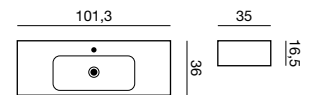

+ Furnishing tip /
Use wall cabinets as tall cabinets in small spaces.

MINI MENUET 100

Washbasin £ 561.- Art. no. 534310003
Vanity unit £ 1,282.- Art. no. K40392
Mirror £ 365.- Art. no. 92510
2 lights £ 282.- Art. no. 190303890

Accessories:
2 wall units £ 940.- Art. no. K40052
Ceiling light £ 256.- Art. no. 190302611
Nb. The adjustable touch panel on the mirror is visible. See page 77.

Not so deep - quite smart anyhow

Dansani Zaro washbasin cabinets are available in depths from 44,5 cm down to 26,5 cm. Choose the least depth if you have a narrow bathroom. This allows you to utilise the limitations of the space to your advantage. You gain more freedom of movement, while the surprisingly spacious drawers will arrange both your large and small items. For small or narrow spaces two wall cabinets are placed one on top of each other, which is also a smart alternative to a deep tall cabinet.