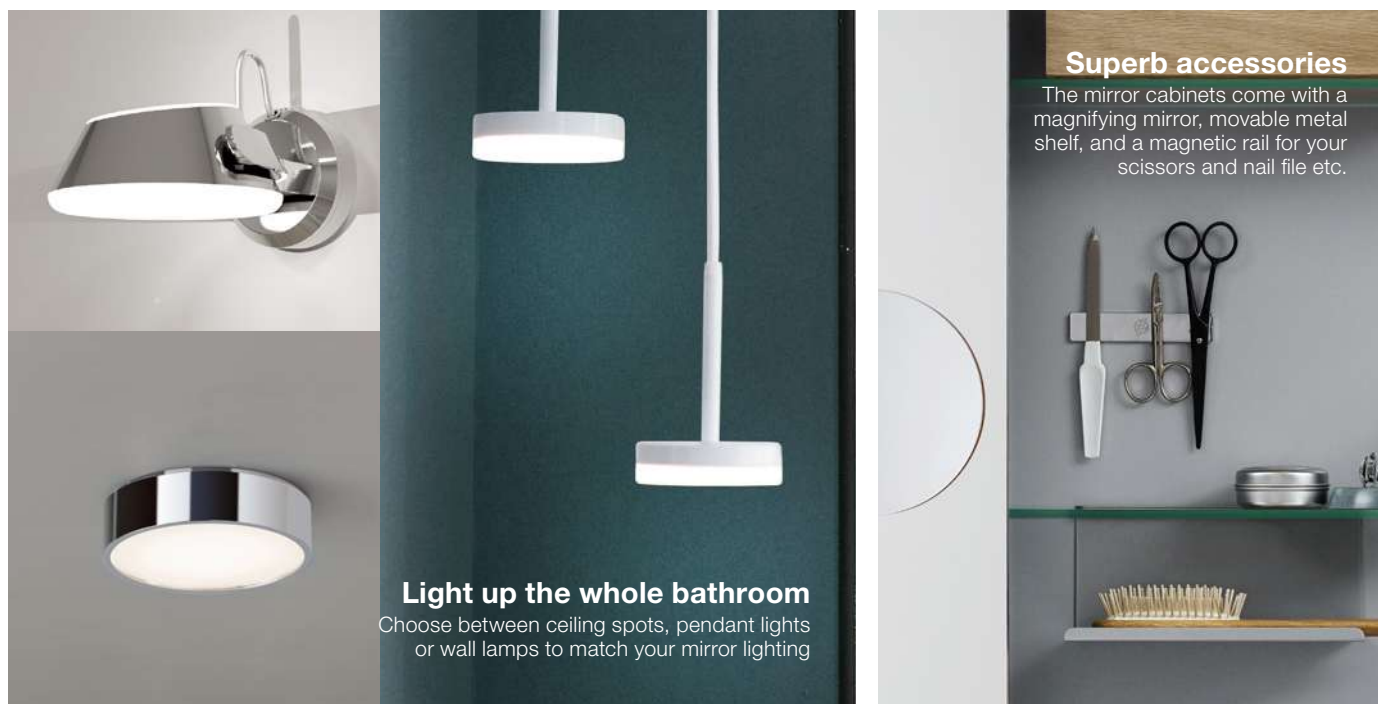

Available in the following widths:
60 / 80 / 100 / 120

This mirror cabinet is available with external lights, each in their own design and with their own expression. Option to choose Venus, Jupiter, Saturn or Stratos LED lights.

Available in the following widths:
60 / 80 / 100 / 120

Choose from several different lights each presenting their own statement of design

01 Jupiter - energy-saving LED light in a beautiful ultra-thin design. Also available as pendant light and ceiling light in white and chrome finish. 02 Venus - round energy-saving LED lights. Note a complimentary ceiling light is also available. 03 Stratos - rectangular, energy-saving LED light providing good illumination. Also provides an attractive upward lighting effect. Available in several widths allowing you to decide on style and lighting requirements. 04 Saturn - energy saving tiltable LED lamp, which illuminates both upwards and down on the mirror solution. Is also available as wall lamp.

MIRROR SOLUTIONS AND LIGHTING

Beautiful and functional LED lights and accessories for mirrors and mirror cabinets

At Dansani we understand the importance of having good working light, and that is exactly what our mirror solutions give you. We have a wide range of functional and innovative mirrors and mirror cabinets with integrated light and external lights.

Adjust the light to suit you

Most of our mirrors and mirror cabinets have lighting control from a built in touch switch with an on & off function, dimming and adjustable light temperature from warm golden to cool white.