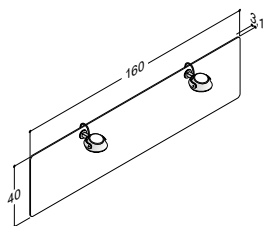

IP44 approved **A**
LED 2x7,1W, 2100-6500K, 2x450 lm