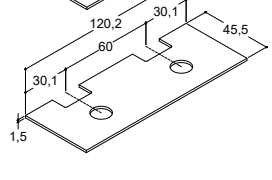

MARCATO FOR SOLID SURFACE COUNTERTOP SOLUTIONS
- For vanity unit height 48 cm

Width	Colour	Material	450.00	450.00	450.00
40,5 cm	White matt	Solid surface	532200003	532200003	532200003
-3/+3 mm	White matt without tap hole	Solid surface	532200103	532200103	532200103

Without overflow hole. Important - please note product information.

SOLID SURFACE COUNTERTOP FOR MARCATO - For vanity unit height 48 cm

Width	Colour	Position	557.00	557.00	557.00
120 cm	White matt	Centre	337061343	337061343	337061343

Please select 1x120 cm vanity unit

120 cm	White matt	Right	337064343	337064343	337064343

Please select 1x60 cm vanity unit and 1x60 cm base unit

120 cm	White matt	Left	337063343	337063343	337063343

Please select 1x60 cm vanity unit and 1x60 cm base unit

120 cm	White matt	Double	337062343	337062343	337062343

Please select 1x120 cm double vanity unit or 2x60 cm vanity unit

CANTO FOR WOODEN COUNTERTOP SOLUTIONS

Width	Colour	Material	-	-	543.00
61 cm	White	Porcelain	-	-	530506103
-5/+8 mm	White without tap hole	Porcelain			530506103-1

Without overflow hole. Important - please note product information.
Can be installed with concealed overflow system (see page 274)

WOODEN COUNTERTOP SOLUTIONS FOR CANTO

Width	Colour	Position	-	-	199.00
120 cm	Ash grey	Centre	-	-	335912198
	Oak	Centre	-	-	335912186
	Grey matt	Centre	-	-	335912103
	Lava	Centre	-	-	335912196