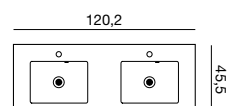

For those who love to spread out

If its space that you need this stand alone 160 cm long porcelain washbasin is the ideal solution. Drawers and cabinets are beautifully crafted walnut veneer that really allows the structure to present itself. Ingenious boxes of solid oak allow you to make optimum use of the drawers. Dampers ensure that the drawers close softly, and all drawers in the range come as standard with an anthracite non-slip rubber inlay.