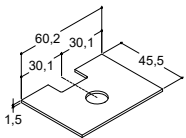

Width	Colour	Material	450.00	450.00	450.00
40,5 cm	White matt	Solid surface	532200003	532200003	532200003
	White matt without tap hole	Solid surface	532200103	532200103	532200103

Without overflow hole. Important - please note product information.