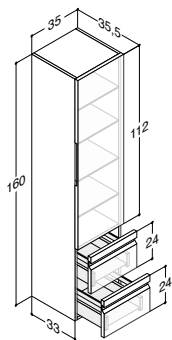

a) 1,294.00		
			b) 1,681.00		
			c) 1,618.00*		
Width	Colour			-	-
35 cm	Matt white lacquer, with integrated handle, left hand hinged a)	K10422		-	-
	Matt white lacquer, with integrated handle, right hand hinged a)	K10432		-	-
	Grey rubber, with integrated handle, left hand hinged a)	K70422		-	-
	Grey rubber, with integrated handle, right hand hinged a)	K70432		-	-
	Black rubber, with integrated handle, left hand hinged a)	K40422		-	-
	Black rubber, with integrated handle, right hand hinged a)	K40432		-	-
	Driftwood, with integrated handle, left hand hinged b)	K50422		-	-
	Driftwood, with integrated handle, right hand hinged b)	K50432		-	-
	Brushed walnut, with integrated handle, left hand hinged b)	K80422		-	-
	Brushed walnut, with integrated handle, right hand hinged b)	K80432		-	-
	Bespoke colour, with integrated handle, left hand hinged c)	K990422		-	-
	Bespoke colour, with integrated handle, right hand hinged c)	K990432		-	-
*) + net colour fee £ 144.00					

Internal lighting can be fitted using a separate special article number:

Add S after the art. no. (KxxxxxS) and order add-on:

Add-on:	60 cm centre vertical LED light profile 6,3W, 3150K, 560 lm. Fitted on top left	2002	194.00	-	-
A+	60 cm centre vertical LED light profile 6,3W, 3150K, 560 lm. Fitted on top right	2003	194.00	-	-
IP21 approved. NB: Internal light must be fitted opposite hinge side.					
Accessories:	10 cm tray, depth 27,8 cm	305210016	31.00	-	-
	Metal organiser for trays	515200247	12.50	-	-
	25 cm tray, depth 27,8 cm	305220016	43.00	-	-
	Accessory pack - 3 trays and 3 shelves	195050610	141.00	-	-