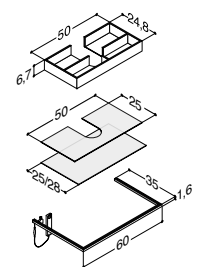

VANITY UNIT FOR MINI MENUET WITH 2 DRAWERS - HEIGHT 64 CM

ZARO

DSC

LUNA

Width	Colour	ZARO	DSC	LUNA
60 cm	White matt, with integrated handle	-	741.00	641.00
	Black matt, with integrated handle	-	Q10182	-
	Cedar grey, with integrated handle	-	Q30182	-
		-	Q70182	-