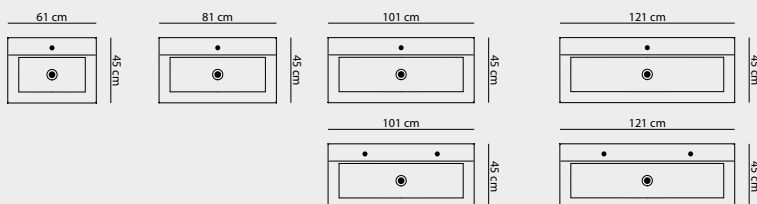

CANTO

Genuine sanitary porcelain
(Also available without tap hole)