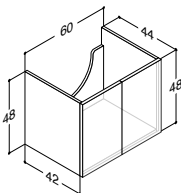

BASE UNITS WITH 2 DOORS, FOR COUNTERTOP SOLUTIONS - HEIGHT 48 CM				
Width	Colour	-	-	384.00
60 cm	White matt	-	-	N01401
	White gloss	-	-	N91409
	Grey matt	-	-	N71401
	Ash grey	-	-	N181401
	Oak	-	-	N151401
	Lava	-	-	N161401
	Framed white matt	-	-	N01404
For Sonate, Marcato and solid surface countertop: Add V after the art. no. (XxxxxxV)				
Add-on:	LED downlight to floor can be fitted upon request	-	-	194.00
Accessories:	Luna: Handles (see page 271)			
	Shelf, alu-look	NH-604247	-	80.00
434.00