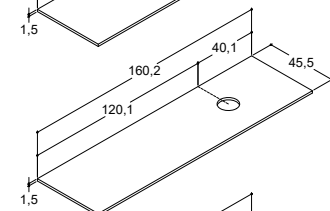

Width	Colour	Position	680.00	680.00	680.00
160 cm	White matt, with hole for basin mixer	Right	337084243	337084243	337084243

	White matt, without hole for basin mixer	Right	337084143	337084143	337084143

Please select 1x80 cm vanity unit and 1x80 cm base unit

160 cm	White matt, with hole for basin mixer	Left	337083243	337083243	337083243

	White matt, without hole for basin mixer	Left	337083143	337083143	337083143

Please select 1x80 cm vanity unit and 1x80 cm base unit