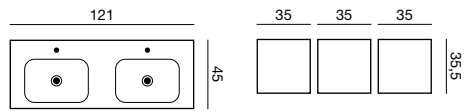

MENUET D 120

Washbasin £ 806.- Art. no. 534812203
Vanity unit £ 1,498.- Art. no. K70102
Mirror £ 566.- Art. no. 92320

Accessories:
3 tall units £ 2,907.- Art. no. K70472 (right hand hinged)
Prices do not include internal illumination.
Nb. The adjustable touch panel on the mirror is visible. See page 77.