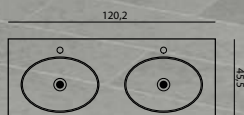

SONATE 120

- **2 washbasins** £ 900.- Art. no. 532100003
- **Vanity unit** £ 1,162.- Art. no. Q70072V
- **Worktop** £ 557.- Art. no. 337062243
- **Mirror** £ 460.- Art. no. 527409010