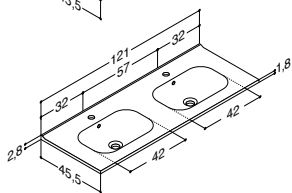

Twin basin

* Please note - As of 1st April the centre distance between the tap holes will be 60cm