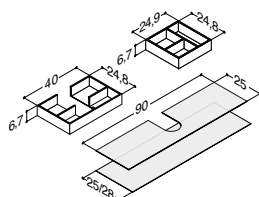

VANITY UNIT FOR MINI MENUET WITH 2 DRAWERS - HEIGHT 64 CM

Width	Colour	-	999.00	804.00
100 cm	White matt, with integrated handle	-	Q10202	-
	Black matt, with integrated handle	-	Q30202	-
	Cedar grey, with integrated handle	-	Q70202	-