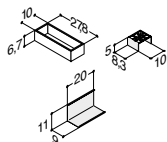

JUPITER LIGHT FOR MIRROR CABINETS WITH ADJUSTABLE LED

Width	Light source	71.00	71.00	71.00
Ø 8 cm	Chrome, LED 5,8W, 2100-6500K, 420 lm	190303880	190303880	190303880
	White, LED 5,8W, 2100-6500K, 420 lm	190303881	190303881	190303881

IP44 approved **A**

Maximum 2 lights. Required driver comes with mirror cabinet.

VENUS LIGHT FOR MIRROR CABINETS WITH ADJUSTABLE LED

Width	Light source	141.00	141.00	141.00
Ø 10 cm	LED 6,5W, 2100-6500K, 414 lm	190303890	190303890	190303890

IP44 approved **A**

Maximum 2 lights. Required driver comes with mirror cabinet.

STRATOS LIGHT FOR MIRROR CABINETS WITH ADJUSTABLE LED

Width	Light source	201.00	201.00	201.00
100 cm	LED 10,8W, 2100-6500K, 750 lm	190303903	190303903	190303903

IP44 approved **A**

. Required driver comes with mirror cabinet.