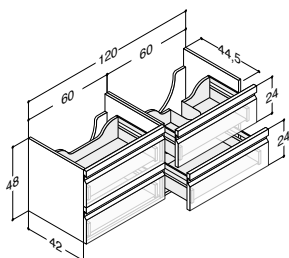

VANITY UNIT FOR RIGHT/LEFT BASIN WITH 4 DRAWERS
- HEIGHT 48 CM - For Fresco, Marcato and Sonate ONLY

		ZARO	DSC	LUNA
		a) 1,932.00 b) 2,253.00 c) 2,415.00*		
Width	Colour		-	1,139.00
120 cm	Matt white lacquer, with integrated handle ^{a)}	K10612	-	-
	Grey rubber, with integrated handle ^{a)}	K70612	-	-
	Black rubber, with integrated handle ^{a)}	K40612	-	-
	Driftwood, with integrated handle ^{b)}	K50612	-	-
	Brushed walnut, with integrated handle ^{b)}	K80612	-	-
	Bespoke colour, with integrated handle ^{c)}	K990612	-	-
	*) + net colour fee £ 144.00			
	White matt	-	-	N01921
	White gloss	-	-	N91929
	Grey matt	-	-	N71921
	Ash grey	-	-	N181921
	Oak	-	-	N151921
	Lava	-	-	N161921
	Framed white matt	-	-	N01924