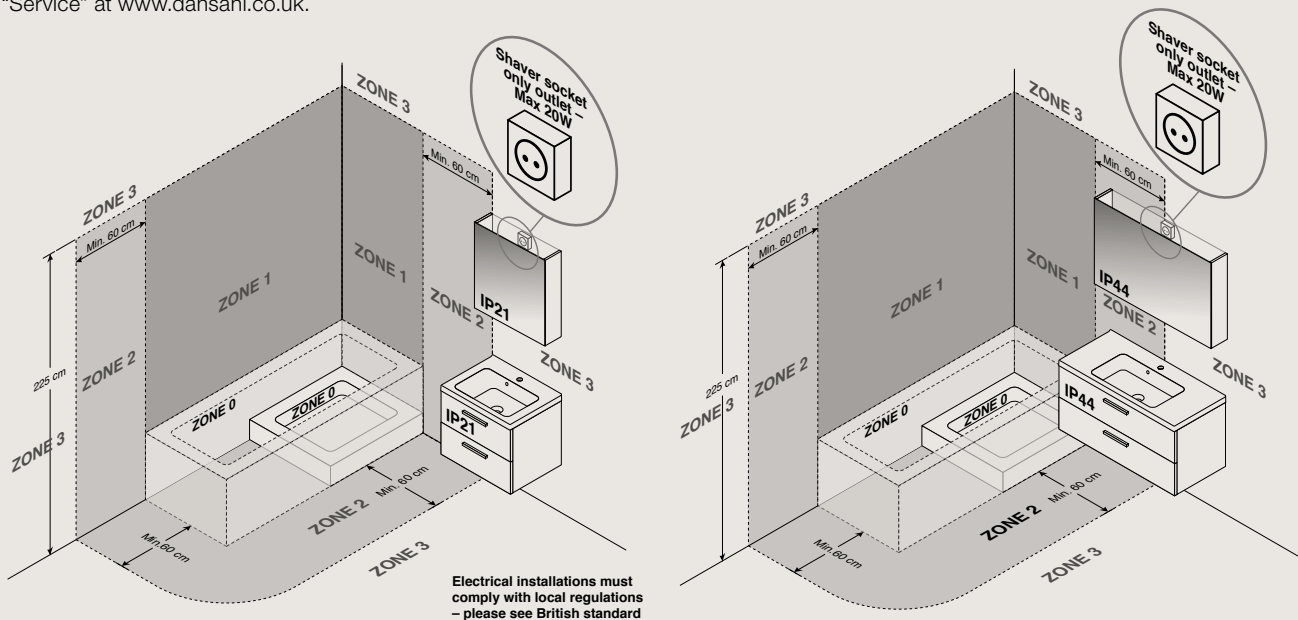

Dansani a safe choice / your guarantee

Special requirements apply to electrical installations in your bathroom, as water may conduct electricity and cause electrical shocks. Depending on where in the bathroom you want your lighting or furniture with electrical components (shaver point or light), there are special requirements to the IP classification of the product. The IP code is an international standard that indicates the degree of protection provided against water and other foreign bodies. The first digit indicates the degree of protection against dust while the second digit indicates the degree of protection against ingress of water.

At Dansani your safety is our priority. All the electrical parts in our furniture have therefore been pre-fitted to guarantee safe installation. At the same time, we wish to give you an opportunity to maximise the use of the space in your bathroom. Consequently, we have a wide range of IP44-approved products so you can place your furniture as close as possible to water whilst retaining all the storage space you need.

The following illustrations show how furniture with electrical components can be placed in bathrooms with a bath tub or shower. Naturally, a sufficient shower screen should always be used to prevent moisture damage to your furniture. For more information, see "Service" at www.dansani.co.uk.

Zone 0: The wettest part of the bathroom, i.e. the inside of the bath tub or the base of the shower, if applicable. There are strict requirements to electrical installations in this area. Always ask an authorised electrician.

Zone 1: From the outside of the bath tub or shower base to 2.25 m vertically above floor level. No mirrors or furniture with electrical components may be installed in this area.

Zone 2: A limited area covering a radius of 60 cm from the outside of the bath tub or shower base and areas more than 2.25 m above floor level. A minimum of IP44 classification is required in this area, and no 230V power points are permitted. Dansani has a range of IP44 mirrors that can be placed throughout zone 2, while IP44-approved mirror cabinets and washstands with shaver points can be placed in both zones provided the actual shaver point is placed in zone 3.

Zone 3: The rest of the room. This zone requires IP20 as a minimum, and 230V power points are permitted.

Our price lists show the IP classification of individual mirrors and mirror cabinets (IP21 or IP44).

All our furniture with electrical components is also CE-certified with indication of classification.

We recommend that you have the installation carried out by an authorised electrician in compliance with current legislation.