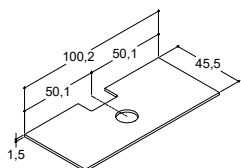

SOLID SURFACE COUNTERTOP FOR MARCATO - For vanity unit height 48 cm

Width	Colour	Position	496.00	496.00	496.00
100 cm	White matt	Centre	337051343	337051343	337051343