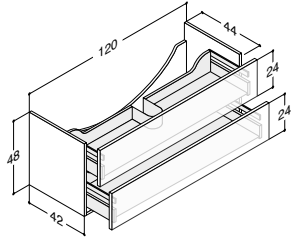

VANITY UNIT WITH 2 DRAWERS - HEIGHT 48 CM
- Not for Fresco basin

		ZARO	DSC	LUNA
		a) 1,498.00 b) 1,733.00 c) 1,873.00*		
Width	Colour			
120 cm	Matt white lacquer, with integrated handle ^{a)}	K10022	-	-
	Grey rubber, with integrated handle ^{a)}	K70022	-	-
	Black rubber, with integrated handle ^{a)}	K40022	-	-
	Driftwood, with integrated handle ^{b)}	K50022	-	-
	Brushed walnut, with integrated handle ^{b)}	K80022	-	-
	Bespoke colour, with integrated handle ^{c)}	K990022	-	-
*) + net colour fee £ 144.00				
	White matt, with integrated handle	-	Q10022	-
	Black matt, with integrated handle	-	Q30022	-
	Cedar grey, with integrated handle	-	Q70022	-
	White matt	-	-	N00941
	White gloss	-	-	N90949
	Grey matt	-	-	N70941
	Ash grey	-	-	N180941
	Oak	-	-	N150941
	Lava	-	-	N160941
	Framed white matt	-	-	N00944
For Minore, Sonate, Marcato and solid surface countertops: Add V after the art. no. (XxxxxxV)				
Add-on:	Incl. LED lighting in drawers. IP44 approved. Light source LED 2x5,3W, 3150K, 2x415 lm. Add L after the art. no. (XxxxxxL / XxxxxxLV).	a) 1,750.00 b) 1,984.00 c) 2,188.00	1,414.00	1,206.00
	Allegro only: LED lighting in drawers not possible	-	-	-
Add-on:	LED downlight to floor can be fitted upon request	194.00	194.00	194.00
Accessories:	Luna: Handles (see page 271)			
	Luna: Push-open kit for both drawers	NP-120	-	127.00
	Centre drawer divider for top drawer	305240016	74.00	74.00
	Side drawer dividers for top drawer. Order 2 pcs.	305220016	43.00	43.00
	Set of rubber mats for drawers	NM-12042	Inclusive	67.00
	Lighting profile for use below washbasins, dimmable (see page 272)	NL-12044	180.00	180.00

VANITY UNIT FOR TWIN BASIN WITH 2 DRAWERS
- HEIGHT 48 CM - Not for Canto basin

		ZARO	DSC	LUNA
		a) 1,498.00 b) 1,733.00 c) 1,873.00*		
Width	Colour			
120 cm	Matt white lacquer, with integrated handle ^{a)}	K10102	-	-
	Grey rubber, with integrated handle ^{a)}	K70102	-	-
	Black rubber, with integrated handle ^{a)}	K40102	-	-
	Driftwood, with integrated handle ^{b)}	K50102	-	-
	Brushed walnut, with integrated handle ^{b)}	K80102	-	-
	Bespoke colour, with integrated handle ^{c)}	K990102	-	-
*) + net colour fee £ 144.00				
	White matt, with integrated handle	-	Q10072	-
	Black matt, with integrated handle	-	Q30072	-
	Cedar grey, with integrated handle	-	Q70022	-
	White matt	-	-	N01271
	White gloss	-	-	N91279
	Grey matt	-	-	N71271
	Ash grey	-	-	N181271
	Oak	-	-	N151271
	Lava	-	-	N161271
	Framed white matt	-	-	N01274
For Minore, Sonate, Marcato and solid surface countertops: Add V after the art. no. (XxxxxxV)				
Add-on:	Incl. LED lighting in drawers. IP44 approved. Light source LED 2x5,3W, 3150K, 2x415 lm. Add L after the art. no. (XxxxxxL).	a) 1,750.00 b) 1,984.00 c) 2,188.00	1,414.00	1,206.00
	Allegro only: LED lighting in drawers not possible	-	-	-
Add-on:	LED downlight to floor can be fitted upon request	194.00	194.00	194.00
Accessories:	Luna: Handles (see page 271)			
	Luna: Push-open kit for both drawers	NP-120	-	127.00
	Drawer divider for top drawer. Order 2 pcs.	305230116	65.00	65.00
	Set of rubber mats for drawers	NM-12142	Inclusive	67.00
	Lighting profile for use below washbasins, dimmable (see page 272)	NL-12044	180.00	180.00