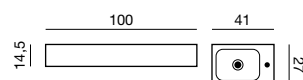

MICRO MENUET 40

Washbasin £ 196.- Art. no. 534404003
Vanity unit £ 249.- Art. no. N91289
Mirror £ 297.- Art. no. 92540
Light £ 71.- Art. no. 190303880
Handle £ 16.- Art. no. 189547010

Accessories:
Mirror cabinet £ 693.- Art. no. SP-5809-GB
2 lights £ 142.- Art. no. 190303880
Shelf £ 50.- Art. no. NHS-3517015
Nb. The adjustable touch panel on the mirror is visible. See page 157.