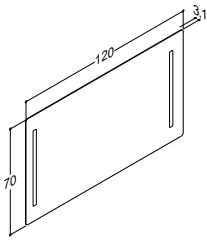

MIRRORS WITH VERTICAL INTEGRATED LIGHTING - ADJUSTABLE LED

		ZARO	DSC	LUNA
Width	Light source	Art. no.		
120 cm	LED 2x7,2W, 2100-6500K, 2x610 lm	92420	465.00	465.00
IP44 approved A				
Add-on:	Anti-mist pad 30W (Self adhesive to be attached during installation). Please order 2 anti-mist pads for twin solutions	NV-3050	49.00	49.00