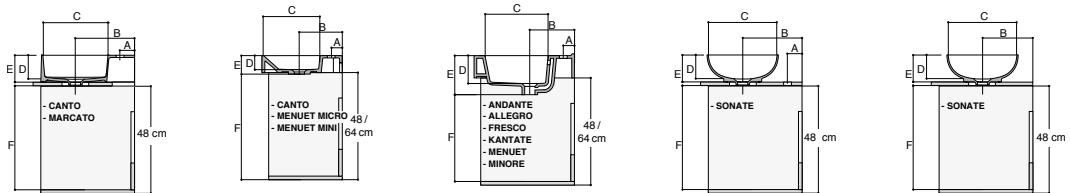

A	B	C	D	E	F(max.)
ALLEGRO	6,5 cm	26,5 cm	28,5 cm	13,0 cm	15,0 cm	35,5 / 51,5 cm
ANDANTE	6,5 cm	20,0 cm	36,0 cm	13,5 cm	18,5 cm	39,9 / 55,9 cm
CANTO	7,0 cm	25,0 cm	32,5 cm	7,3 cm	9,0 cm	46,4 / 62,4 cm
FRESCO	6,5 cm	25,0 cm	27,0 cm	11,0 cm	13,5 cm	34,9 / 50,9 cm
KANTATE	6,5 cm	25,0 cm	26,0 cm	9,0 cm	13,5 cm	34,5 / 50,5 cm
MARCATO	6,5 cm	26,5 cm	29,2 cm	10,8 cm	12,0 cm	46,4 cm

	A	B	C	D	E	F(max.)
MENUET	6,5 cm	26,5 cm	28,5 cm	12,0 cm	17,0 cm	36,0 / 52,0 cm
MENUET-MICRO	13,5 cm	13,5 cm	20,5 cm	9,0 cm	13,5 cm	40,0 cm
MENUET-MINI	6,0 cm	21,4 cm	23,0 cm	9,0 cm	13,5 cm	40,0 / 56,0 cm
MINORE	6,5 cm	25,0 cm	27,0 cm	12,0 cm	14,0 cm	32,3 / 48,3 cm
SONATE	6,5 cm	26,5 cm	30,6 cm	11,0 cm	12,0 cm	46,4 cm
SONATE	-	22,7 cm	30,6 cm	11,0 cm	12,0 cm	46,4 cm