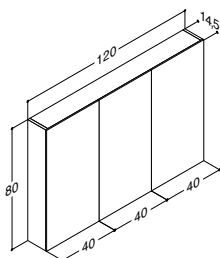

White matt	-	-	SP-5830-GB
	White gloss	-	-	SP-5839-GB
	Grey matt	-	-	SP-58357-GB
	Ash grey	-	-	SP-58318-GB
	Oak	-	-	SP-58315-GB
	Lava	-	-	SP-58316-GB

IP44 approved **A**

For LED underlight: **Add U after SP in the art. no. (SPU-58xxx-GB)**

a) 1,355.00
b) 1,694.00

Incl. magnifying mirror, magnet, metal shelf, shaver point and touch panel (max. 10W). (Underlight 1x5W, 2100-6500K, 410 lm). IP44 approved. Shaver point and touch panel fitted on left (max. 10W): **Add L after the art. no. (SP(U)-58xxx-GBL)**

Internal lighting can be fitted using a separate special article number:

Add S after the art. no. (SP(U)-58xxx-GBS or SP(U)-58xxx-GBLS) and order add-on: