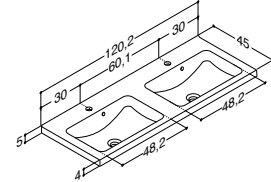

FRESCO 120,5 CM (Also available in 60,5, 80,5 and 100,5 cm)			ZARO	DSC	LUNA
Width	Colour	Material	672.00	-	672.00
120,5 cm -3/+3 mm	White	Crystal clear glass	535812303	-	535812303
Left basin					
			672.00	-	672.00
120,5 cm -3/+3 mm	White	Crystal clear glass	535812403	-	535812403
Right basin					
			806.00	806.00	806.00
120,5 cm -3/+3 mm	White	Crystal clear glass	535812203	535812203	535812203
Twin basin					
Without overflow hole. Important - please note product information. Can be installed with concealed overflow system (see page 274)					

ALLEGRO 120,2 CM - Vanity units for Allegro cannot be supplied with LED light
(Also available in 60,2, 80,2, 100,2 and 160,2D cm)

Width	Colour	Material	643.00	643.00	643.00
120,2 cm -0/+3 mm	White	Marble cast	230612003	230612003	230612003
			643.00	643.00	643.00
120,2 cm -0/+3 mm	White	Marble cast	230612203	230612203	230612203
Twin basin					

SONATE FOR SOLID SURFACE COUNTERTOP SOLUTIONS
- For vanity unit height 48 cm

Width	Colour	Material	450.00	450.00	450.00
45 cm -3/+3 mm	White matt	Solid surface	532100003	532100003	532100003
Without overflow hole. Important - please note product information.					

SOLID SURFACE COUNTERTOP FOR SONATE
- For vanity unit height 48 cm

Width	Colour	Position	557.00	557.00	557.00
120 cm	White matt, with hole for basin mixer	Centre	337061243	337061243	337061243
	White matt, without hole for basin mixer	Centre	337061143	337061143	337061143
Please select 120 cm vanity unit					
120 cm	White matt, with hole for basin mixer	Right	337064243	337064243	337064243
	White matt, without hole for basin mixer	Right	337064143	337064143	337064143
Please select 1x60 cm vanity unit and 1x60 cm base unit					
120 cm	White matt, with hole for basin mixer	Left	337063243	337063243	337063243