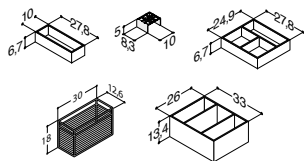

Accessories:	10 cm tray, depth 27,8 cm	305210016	-	-	31.00
	Metal organiser for trays	515200247	-	-	12.50
	25 cm tray, depth 27,8 cm	305220016	-	-	43.00
	Wickerwork basket	189430104	-	-	64.00
	Tall tray	305250016	-	-	78.00