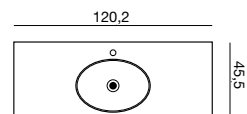

SONATE 120

Washbasin £ 450.- Art. no. 532100003

Vanity unit £ 1,498.- Art. no. K70022V

Worktop £ 557.- Art. no. 337061243

Mirror £ 460.- Art. no. 527409010