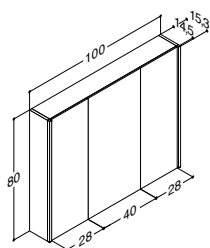

MIRROR CABINETS WITH 3 DOORS, VERTICAL ILLUMINATION
- ADJUSTABLE LED - OPTIONAL LED LIGHTS (see below)

ZARO	DSC	LUNA
------	-----	------

Width	Cupboard	ZARO	DSC	LUNA
100 cm	White matt	-	-	1,012.00
	White gloss	-	-	SP-5910-GB
	Grey matt	-	-	SP-5919-GB
	Ash grey	-	-	SP-59157-GB
	Oak	-	-	SP-59118-GB
	Lava	-	-	SP-59115-GB
	Lava	-	-	SP-59116-GB