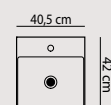

MARCATO

Solid surface
Worktop washbasin
(Also available without tap hole)

*) Fits Solid surface worktops in the widths 60, 80, 100, 120, 160 og 200 cm