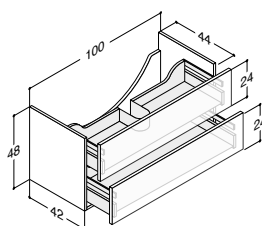

Width	Colour	a) 1,334.00 b) 1,543.00 c) 1,668.00*	1,031.00	830.00
100 cm	Matt white lacquer, with integrated handle a)	K10012	-	-
	Grey rubber, with integrated handle a)	K70012	-	-
	Black rubber, with integrated handle a)	K40012	-	-
	Driftwood, with integrated handle b)	K50012	-	-
	Brushed walnut, with integrated handle b)	K80012	-	-
	Bespoke colour, with integrated handle c)	K990012	-	-
	*) + net colour fee £ 144.00			
	White matt, with integrated handle	-	Q10012	-
	Black matt, with integrated handle	-	Q30012	-
	Cedar grey, with integrated handle	-	Q70012	-
	White matt	-	-	N00951
	White gloss	-	-	N90959
	Grey matt	-	-	N70951
	Ash grey	-	-	N180951
	Oak	-	-	N150951
	Lava	-	-	N160951
	Framed white matt	-	-	N01844