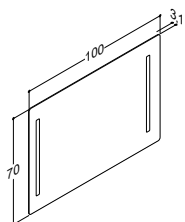

MIRRORS WITH VERTICAL INTEGRATED LIGHTING - ADJUSTABLE LED

Width	Light source	Art. no.			
100 cm	LED 2x7,2W, 2100-6500K, 2x610 lm	92400	445.00	445.00	445.00
	IP44 approved A				
Add-on:	Anti-mist pad 30W (Self adhesive to be attached during installation)	NV-3050	49.00	49.00	49.00