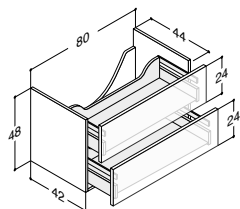

VANITY UNIT WITH 2 DRAWERS - HEIGHT 48 CM
- Order 2 pcs. for 160 cm basin and countertops with 2 cutouts

		ZARO	DSC	LUNA
		a) 1,223.00 b) 1,419.00 c) 1,529.00*		
Width	Colour		1,012.00	747.00
80 cm	Matt white lacquer, with integrated handle ^{a)}	K10332	-	-
	Grey rubber, with integrated handle ^{a)}	K70332	-	-
	Black rubber, with integrated handle ^{a)}	K40332	-	-
	Driftwood, with integrated handle ^{b)}	K50332	-	-
	Brushed walnut, with integrated handle ^{b)}	K80332	-	-
	Bespoke colour, with integrated handle ^{c)}	K990332	-	-
	*) + net colour fee £ 144.00			
	White matt, with integrated handle	-	Q10092	-
	Black matt, with integrated handle	-	Q30092	-
	Cedar grey, with integrated handle	-	Q70092	-
	White matt	-	-	N01451
	White gloss	-	-	N91459
	Grey matt	-	-	N71451
	Ash grey	-	-	N181451
	Oak	-	-	N151451
	Lava	-	-	N161451
	Framed white matt	-	-	N01454
For Sonate, Marcato and solid surface countertop: Add V after the art. no. (XxxxxxV)				
Add-on:	Incl. LED lighting in drawers. IP44 approved. Light source LED 2x3,4W, 3150K, 2x265 lm. Add L after the art. no. (XxxxxxL / XxxxxxLV).	a) 1,428.00 b) 1,625.00 c) 1,785.00	1,216.00	953.00
	Allegro only: LED lighting in drawers not possible	-	-	-
Add-on:	LED downlight to floor can be fitted upon request	194.00	194.00	194.00
Accessories:	Luna: Handles (see page 271)			
	Luna: Push-open kit for both drawers NP-80	-	-	127.00
	Centre drawer divider for top drawer. Order 2 pcs. 305230116	65.00	65.00	65.00
	Side drawer dividers for top drawer. Order 4 pcs. 305210016	31.00	31.00	31.00
	Set of rubber mats for drawers. Order 2 pcs. NM-8042	Inclusive	55.00	55.00
BASE UNIT WITH 2 DRAWERS - HEIGHT 48 CM - ONLY for countertops with 1 cut-out				
		a) 1,223.00 b) 1,419.00 c) 1,529.00*		
Width	Colour		1,012.00	747.00
80 cm	Matt white lacquer, with integrated handle ^{a)}	K10622V	-	-
	Grey rubber, with integrated handle ^{a)}	K70622V	-	-
	Black rubber, with integrated handle ^{a)}	K40622V	-	-
	Driftwood, with integrated handle ^{b)}	K50622V	-	-
	Brushed walnut, with integrated handle ^{b)}	K80622V	-	-
	Bespoke colour, with integrated handle ^{c)}	K990622V	-	-
	*) + net colour fee £ 144.00			
	White matt, with integrated handle	-	Q10362V	-
	Black matt, with integrated handle	-	Q30362V	-
	Cedar grey, with integrated handle	-	Q70362V	-
	White matt	-	-	N01841
	White gloss	-	-	N91849
	Grey matt	-	-	N71841
	Ash grey	-	-	N181841
	Oak	-	-	N151841
	Lava	-	-	N161841
	Framed white matt	-	-	N01844
For Sonate, Marcato and solid surface countertop: Add V after the art. no. (XxxxxxV)				
Add-on:	Incl. LED lighting in drawers. IP44 approved. Light source LED 2x3,4W, 3150K, 2x265 lm. Add L after the art. no. (XxxxxxL / XxxxxxLV).	a) 1,428.00 b) 1,625.00 c) 1,785.00	1,216.00	953.00
Add-on:	LED downlight to floor can be fitted upon request	194.00	194.00	194.00
Accessories:	Luna: Handles (see page 271)			
	Luna: Push-open kit for both drawers NP-80	-	-	127.00