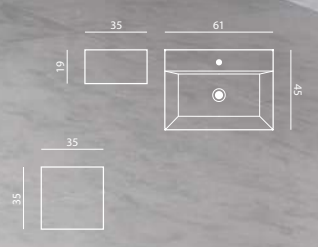

The Dansani Zaro washbasin and mirror solutions product range in widths of 40 and 60 cm is ideal for bathrooms where space is a little restricted, fortunately small does not mean fewer options. For example, using a sensibly placed cabinet you can easily create more space. The spacious 35 cm wide cabinet is smart and functional with the option of using wooden trays and a laundry bag. The beautiful interior LED lights in your tall cabinet and wall cabinet give you the final picture. Simply select built-in lights for the cabinet, which are built-in opposite the hinge so as not to dazzle you.