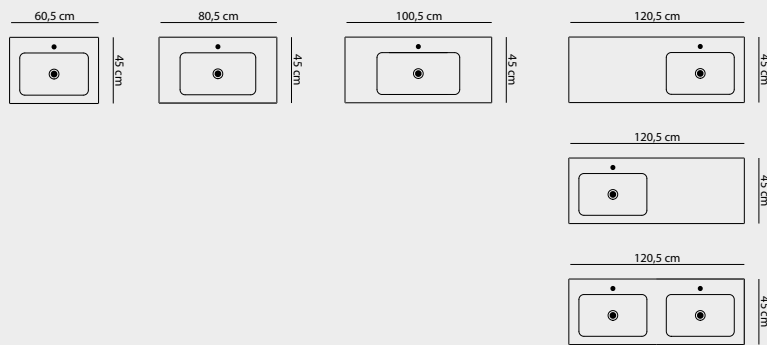

FRESCO
Glass