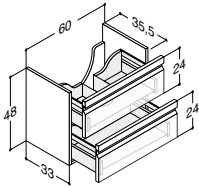

VANITY UNIT FOR MINI MENUET WITH 2 DRAWERS - HEIGHT 48 CM