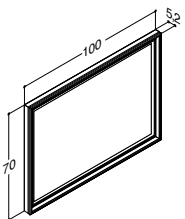

TRADITIONALLY FRAMED MIRRORS WITH LIGHTING

Width	Light source	Art. no.			
100 cm	LED 28W, 3300K, 1538 lm	188748000	814.00	814.00	814.00
	LED 28W, 3300K, 1538 lm With anti-mist pad, 29W	188748010	877.00	877.00	877.00