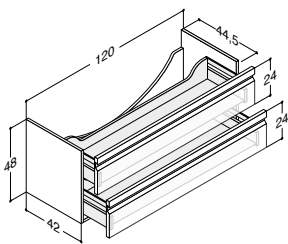

ZARO	DSC	LUNA
Add-on:	Incl. LED lighting in drawers. IP44 approved. Light source LED 2x3,4W, 3150K, 2x265 lm. Add L after the art. no. (XXXXXXL / XXXXXXLV).	a) 1,428.00 b) 1,625.00 c) 1,785.00	1,216.00	953.00
Add-on:	LED downlight to floor can be fitted upon request	194.00	194.00	194.00
Accessories:	Luna: Handles (see page 271)			
	Luna: Push-open kit for both drawers NP-80	-	-	127.00
	Set of rubber mats for drawers NM-8542	Inclusive	55.00	55.00
		a) 1,334.00 b) 1,543.00 c) 1,668.00*	1,031.00	830.00
100 cm	Matt white lacquer, with integrated handle ^{a)}	K10632V	-	-
	Grey rubber, with integrated handle ^{a)}	K70632V	-	-
	Black rubber, with integrated handle ^{a)}	K40632V	-	-
	Driftwood, with integrated handle ^{b)}	K50632V	-	-
	Brushed walnut, with integrated handle ^{b)}	K80632V	-	-
	Bespoke colour, with integrated handle ^{c)}	K990632V	-	-
	*) + net colour fee £ 144.00			
	White matt, with integrated handle	-	Q10372V	-
	Black matt, with integrated handle	-	Q30372V	-
	Cedar grey, with integrated handle	-	Q70372V	-
	White matt	-	-	N01851
	White gloss	-	-	N91859
	Grey matt	-	-	N71851
	Ash grey	-	-	N181851
	Oak	-	-	N151851
	Lava	-	-	N161851
	Framed white matt	-	-	N01854
	For Sonate, Marcato and solid surface countertop: Add V after the art. no. (XXXXXXV)			
Add-on:	Incl. LED lighting in drawers. IP44 approved. Light source LED 2x4,4W, 3150K, 2x340 lm. Add L after the art. no. (XXXXXXL / XXXXXXLV).	a) 1,565.00 b) 1,773.00 c) 1,957.00	1,259.00	1,059.00
Add-on:	LED downlight to floor can be fitted upon request	194.00	194.00	194.00
Accessories:	Luna: Handles (see page 271)			
	Luna: Push-open kit for both drawers NP-100	-	-	127.00
	Set of rubber mats for drawers NM-10542	Inclusive	64.00	64.00
		a) 1,498.00 b) 1,733.00 c) 1,873.00*	1,162.00	955.00
120 cm	Matt white lacquer, with integrated handle ^{a)}	K10642V	-	-
	Grey rubber, with integrated handle ^{a)}	K70642V	-	-
	Black rubber, with integrated handle ^{a)}	K40642V	-	-
	Driftwood, with integrated handle ^{b)}	K50642V	-	-
	Brushed walnut, with integrated handle ^{b)}	K80642V	-	-
	Bespoke colour, with integrated handle ^{c)}	K990642V	-	-
	*) + net colour fee £ 144.00			
	White matt, with integrated handle	-	Q10382V	-
	Black matt, with integrated handle	-	Q30382V	-
	Cedar grey, with integrated handle	-	Q70382V	-
	White matt	-	-	N01861
	White gloss	-	-	N91869
	Grey matt	-	-	N71861
	Ash grey	-	-	N181861
	Oak	-	-	N151861
	Lava	-	-	N161861
	Framed white matt	-	-	N01864
	For Sonate, Marcato and solid surface countertop: Add V after the art. no. (XXXXXXV)			
Add-on:	Incl. LED lighting in drawers. IP44 approved. Light source LED 2x5,3W, 3150K, 2x415 lm. Add L after the art. no. (XXXXXXL / XXXXXXLV).	a) 1,750.00 b) 1,984.00 c) 2,188.00	1,414.00	1,206.00
Add-on:	LED downlight to floor can be fitted upon request	194.00	194.00	194.00
Accessories:	Luna: Handles (see page 271)			
	Luna: Push-open kit for both drawers NP-120	-	-	127.00
	Set of rubber mats for drawers NM-12542	Inclusive	67.00	67.00