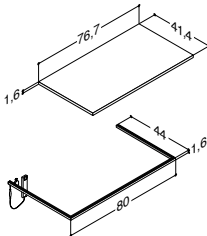

VANITY UNIT WITH 2 DRAWERS - HEIGHT 48 CM

		ZARO	DSC	LUNA
		a) 1,223.00 b) 1,419.00 c) 1,529.00*		
Width	Colour			
80 cm	Matt white lacquer, with integrated handle ^{a)}	K10332	-	-
	Grey rubber, with integrated handle ^{a)}	K70332	-	-
	Black rubber, with integrated handle ^{a)}	K40332	-	-
	Driftwood, with integrated handle ^{b)}	K50332	-	-
	Brushed walnut, with integrated handle ^{b)}	K80332	-	-
	Bespoke colour, with integrated handle ^{c)}	K990332	-	-
	*) + net colour fee £ 144.00			
	White matt, with integrated handle	-	Q10092	-
	Black matt, with integrated handle	-	Q30092	-
	Cedar grey, with integrated handle	-	Q70092	-
	White matt	-	-	N01451
	White gloss	-	-	N91459
	Grey matt	-	-	N71451
	Ash grey	-	-	N181451
	Oak	-	-	N151451
	Lava	-	-	N161451
	Framed white matt	-	-	N01454
For Minore, Sonate, Marcato and solid surface countertops: Add V after the art. no. (XxxxxxV)				
Add-on:	Incl. LED lighting in drawers. IP44 approved. Light source LED 2x3,4W, 3150K, 2x265 lm. Add L after the art. no. (XxxxxxL / XxxxxxLV).	a) 1,428.00 b) 1,625.00 c) 1,785.00	1,216.00	953.00
	Allegro only: LED lighting in drawers not possible	-	-	-
Add-on:	LED downlight to floor can be fitted upon request	194.00	194.00	194.00
Accessories:	Luna: Handles (see page 271)			
	Luna: Push-open kit for both drawers	NP-80	-	127.00
	Centre drawer divider for top drawer	305230116	65.00	65.00
	Side drawer dividers for top drawer. Order 2 pcs.	305210016	31.00	31.00
	Set of rubber mats for drawers	NM-8042	Inclusive	55.00
	Lighting profile for use below washbasins, dimmable (see page 272)	NL-8044	148.00	148.00

VANITY UNIT WITH 2 DOORS - HEIGHT 48 CM

Width	Colour			
80 cm	White matt	-	-	434.00
	White gloss	-	-	N01461
	Grey matt	-	-	N91469
	Ash grey	-	-	N71461
	Oak	-	-	N181461
	Lava	-	-	N151461
	Framed white matt	-	-	N161461
	Framed white matt	-	-	N01464
For Minore, Sonate, Marcato and solid surface countertops: Add V after the art. no. (NxxxxxV)				
Add-on:	LED downlight to floor can be fitted upon request	-	-	194.00
Accessories:	Luna: Handles (see page 271)			
	Shelf, alu-look	NH-804247	-	80.00
	Lighting profile for use below washbasins, dimmable (see page 272)	NL-8044	-	148.00