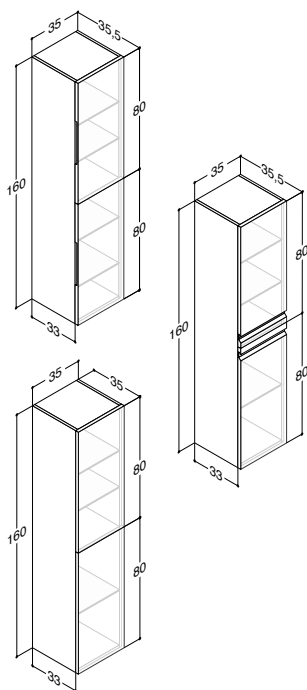

BASE UNIT WITH 1 REVERSIBLE DOOR - HEIGHT 64 CM - DEPTH 35 CM

ZARO

DSC

LUNA

Width	Colour	ZARO	DSC	LUNA
35 cm	White matt	-	-	281.00
	White gloss	-	-	N01971
	Grey matt	-	-	N91979
	Ash grey	-	-	N71971
	Oak	-	-	N181971
	Lava	-	-	N151971
	Framed white matt	-	-	N161971
				N01974

For push-open: **Add P after the art. no. (NxxxxxP)**

Accessories: Luna: Handles (see page 271)

Luna: Worktop (see page 273)

10 cm tray, depth 27,8 cm	305210016	-	-	31.00
Metal organiser for trays	515200247	-	-	12.50
25 cm tray, depth 27,8 cm	305220016	-	-	43.00
Cupboard tray with runners	305222016	-	-	60.00
Wickerwork basket	189430104	-	-	64.00
Laundry bag with runners	190032020	-	-	56.00

BASE UNIT WITH 1 REVERSIBLE DOOR - HEIGHT 80 CM - DEPTH 35 CM

Width	Colour	ZARO	DSC	LUNA
35 cm	White matt	-	-	301.00
	White gloss	-	-	N01941
	Grey matt	-	-	N91949
	Ash grey	-	-	N71941
	Oak	-	-	N181941
	Lava	-	-	N151941
	Framed white matt	-	-	N161941
				N01944

For push-open: **Add P after the art. no. (NxxxxxP)**

Accessories: Luna: Handles (see page 271)

Luna: Worktop (see page 273)

10 cm tray, depth 27,8 cm	305210016	-	-	31.00
Metal organiser for trays	515200247	-	-	12.50
25 cm tray, depth 27,8 cm	305220016	-	-	43.00
Cupboard tray with runners	305222016	-	-	60.00
Wickerwork basket	189430104	-	-	64.00
Laundry bag with runners	190032020	-	-	56.00

TALL UNITS WITH 2 DOORS - HEIGHT 160 CM - DEPTH 35/35,5 CM

a) **969.00**

b) **1,202.00**

c) **1,212.00***

791.00

585.00