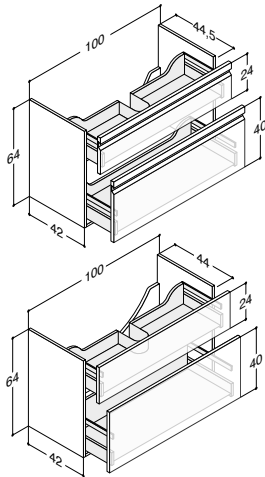

VANITY UNIT WITH 2 DRAWERS - HEIGHT 64 CM

Width	Colour	-	1,031.00	830.00
100 cm	White matt, with integrated handle	-	Q10262	-
	Black matt, with integrated handle	-	Q30262	-
	Cedar grey, with integrated handle	-	Q70262	-
	White matt	-	-	N01781
	White gloss	-	-	N91789
	Grey matt	-	-	N71781
	Ash grey	-	-	N181781
	Oak	-	-	N151781
	Lava	-	-	N161781
	Framed white matt	-	-	N01784