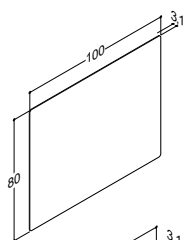

MIRRORS WITH SOFTLY CURVED CORNERS FOR ADJUSTABLE LED - OPTIONAL LED-LIGHTS (see page 236)

			ZARO	DSC	LUNA
Width	Variant	Art. no.			
100 cm	Adjustable LED	92510	365.00	365.00	365.00
	Adjustable LED and centrally placed anti-mist pad, 30W	92513	430.00	430.00	430.00
IP44 approved