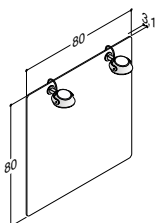

MIRRORS WITH SATURN LIGHT AND SOFTLY CURVED CORNERS - ADJUSTABLE LED

Width	Light source	Art. no.	ZARO	DSC	LUNA
80 cm	Adjustable LED	2908344000	733.00	733.00	733.00
	Adjustable LED and centrally placed anti-mist pad, 30W	2908444000	790.00	790.00	790.00

LED 2 x 7,1W, 2100-6500K, 2 x 450 lm, IP44 approved **A**