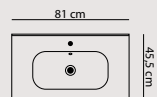

KANTATE

Genuine sanitary porcelain