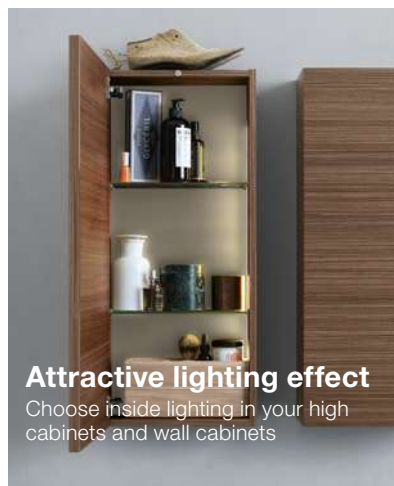

Creates atmosphere and illuminates effectively inside the top drawer

Keep your things in order

Non-slip rubber mats are included with all Zaro drawers

What about night lighting?

Built-in LED lighting under the vanity unit creates atmosphere and lights up when you visit the bathroom at night

Attractive lighting effect

Choose inside lighting in your high cabinets and wall cabinets

Built-in LED lighting in the drawers

Lights up the drawer and gives you a better overall view

Search for
products and
apply filters at
dansani.co.uk