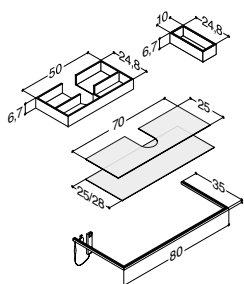

Add-on:	Incl. LED lighting in drawers. IP44 approved. Light source LED 2x3,4W, 3150K, 2x265 lm. Add L after the art. no. (XxxxxxL).	a) 1,491.00 b) 1,569.00 c) 1,864.00	1,187.00	931.00