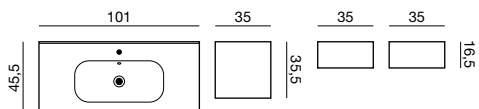

Accessories:

Tall unit £ 969.- Art. no. K10472 (right hand hinged)

2 wall units £ 940.- Art. no. K10052