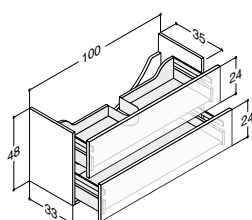

VANITY UNIT FOR MINI MENUET WITH 2 DRAWERS - HEIGHT 48 CM

Width	Colour		a) 1,282.00 b) 1,483.00 c) 1,603.00*	999.00	804.00
100 cm	Matt white lacquer, with integrated handle a)	K10392	-	-	-
	Grey rubber, with integrated handle a)	K70392	-	-	-
	Black rubber, with integrated handle a)	K40392	-	-	-
	Driftwood, with integrated handle b)	K50392	-	-	-
	Brushed walnut, with integrated handle b)	K80392	-	-	-
	Bespoke colour, with integrated handle c)	K990392	-	-	-
	*) + net colour fee £ 144.00				
	White matt, with integrated handle	-	-	Q10122	-
	Black matt, with integrated handle	-	-	Q30122	-
	Cedar grey, with integrated handle	-	-	Q70122	-
	White matt	-	-	-	N01551
	White gloss	-	-	-	N91559
	Grey matt	-	-	-	N71551
	Ash grey	-	-	-	N181551
	Oak	-	-	-	N151551
	Lava	-	-	-	N161551
	Framed white matt	-	-	-	N01554