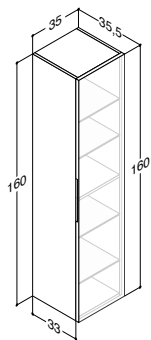

BASE UNIT WITH 1 DOOR - HEIGHT 64 CM - DEPTH 35 CM

ZARO

DSC

LUNA

Add-on:	60 cm centre vertical LED light profile 6,3W, 3150K, 560 lm. Fitted on top left	2002	194.00	194.00	194.00
A+	60 cm centre vertical LED light profile 6,3W, 3150K, 560 lm. Fitted on top right	2003	194.00	194.00	194.00
IP21 approved. NB: Internal light must be fitted opposite hinge side.					
Accessories:	Luna: Handles (see page 271)				
	10 cm tray, depth 27,8 cm	305210016	31.00	31.00	31.00
	Metal organiser for trays	515200247	12.50	12.50	12.50
	25 cm tray, depth 27,8 cm	305220016	43.00	43.00	43.00
	Cupboard tray with runners	305222016	60.00	60.00	60.00
	Laundry bag with runners	190032020	56.00	56.00	56.00
	Accessory pack - 3 trays and 3 shelves	195050600	-	141.00	141.00
	Accessory pack - 3 trays and 3 shelves	195050610	141.00	-	-

TALL UNITS WITH 1 DOOR - HEIGHT 160 CM - DEPTH 35,5 CM

			a) 932.00		
			b) 1,118.00		
			c) 1,166.00*		
Width	Colour			-	-
35 cm	Matt white lacquer, with integrated handle, left hand hinged a)	K10442		-	-
	Matt white lacquer, with integrated handle, right hand hinged a)	K10452		-	-
	Grey rubber, with integrated handle, left hand hinged a)	K70442		-	-
	Grey rubber, with integrated handle, right hand hinged a)	K70452		-	-
	Black rubber, with integrated handle, left hand hinged a)	K40442		-	-
	Black rubber, with integrated handle, right hand hinged a)	K40452		-	-
	Driftwood, with integrated handle, left hand hinged b)	K50442		-	-
	Driftwood, with integrated handle, right hand hinged b)	K50452		-	-
	Brushed walnut, with integrated handle, left hand hinged b)	K80442		-	-
	Brushed walnut, with integrated handle, right hand hinged b)	K80452		-	-
	Bespoke colour, with integrated handle, left hand hinged c)	K990442		-	-
	Bespoke colour, with integrated handle, right hand hinged c)	K990452		-	-
*) + net colour fee £ 144.00