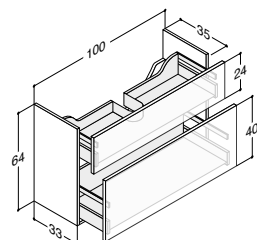

White matt	-	-	-	N01741
White gloss	-	-	-	N91749
Grey matt	-	-	-	N71741
Ash grey	-	-	-	N181741
Oak	-	-	-	N151741
Lava	-	-	-	N161741
Framed white matt	-	-	-	N01744

Add-on: Incl. LED lighting in drawers. IP44 approved. Light source LED 2x4,4W, 3150K, 2x340 lm. **Add L after the art. no. (XxxxxxxL).**

A+

Add-on: LED downlight to floor can be fitted upon request **-** **194.00** **194.00**

Accessories: Luna: Handles (see page 271)

Luna: Push-open kit for both drawers	NP-100	-	-	127.00
Centre drawer divider for top drawer	305231016	-	54.00	54.00
Side drawer dividers for top drawer. Order 2 pcs.	305221016	-	43.00	43.00
Set of rubber mats for drawers	NM-10133	-	64.00	64.00
Lighting profile for use below washbasins, dimmable (see page 272)	NL-10035	-	156.00	156.00