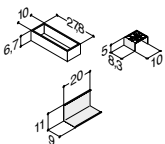

TRADITIONALLY FRAMED MIRRORS WITH LIGHTING

			ZARO	DSC	LUNA
Width	Light source	Art. no.			
80 cm	LED 26W, 3300K, 1380 lm	188742000	735.00	735.00	735.00
	LED 26W, 3300K, 1380 lm With anti-mist pad, 29W	188742010	798.00	798.00	798.00

IP44 approved **A**
Antique silver. Mirror can be fitted portrait (IP21) or landscape.

CIRCULAR MIRROR - WITH AMBIENT LIGHTING

Width	Light source	Art. no.			
75 cm	LED 20W 3150K, 1520 lm	527400010	410.00	410.00	410.00

IP44 approved **A+**

Add-on:	Anti-mist pad 30W (Self adhesive to be attached during installation)	NV-3050	49.00	49.00	49.00

SOLO MIRRORS WITH INTEGRATED LIGHTING

Width	Light source	Art. no.			
59/100 cm	LED 18W, 3150K, 1260 lm Can be fitted in any direction	526700010	467.00	467.00	467.00

IP44 approved **A+**. Anti-mist pad cannot be used with this mirror.

MIRROR CABINET WITH MIRROR GABLES AND INTEGRATED LIGHT PANEL IN TOP

Width	Cupboard	Art. no.			
80 cm	Alu-look/mirror	SP-47817-GB	620.00	620.00	620.00

IP44 approved **A+**

LED 6,3W, 3150K, 530 lm. Incl. magnifying mirror, magnet, metal shelf, handles, 1x230V centrally placed shaver point and rocker switch fitted on left (max. 10W).

Accessories:	Small tray	305210016	31.00	31.00	31.00
	Metal organiser for trays	515200247	12.50	12.50	12.50
	Metal shelf	545700047	12.50	12.50	12.50

MIRROR CABINETS WITH TOP AND BASE ILLUMINATION - ADJUSTABLE LED

Width	Cupboard		a) 1,162.00	b) 1,453.00*	1,076.00	1,017.00
80 cm	Matt white lacquer ^{a)}	SP-57811-GB	-	-	-	-
	Grey rubber ^{a)}	SP-57827-GB	-	-	-	-
	Black rubber ^{a)}	SP-5784-GB	-	-	-	-
	Driftwood ^{a)}	SP-5785-GB	-	-	-	-
	Brushed walnut ^{a)}	SP-5783-GB	-	-	-	-
	Bespoke colour ^{b)}	SP-57899-GB	-	-	-	-
	*) + net colour fee £ 144.00					
	White matt	-	-	-	SP-57831-GB	-
	Black matt	-	-	-	SP-5733-GB	-
	Cedar grey	-	-	-	SP-57837-GB	-
	White matt	-	-	-	-	SP-5780-GB
	White gloss	-	-	-	-	SP-5789-GB
	Grey matt	-	-	-	-	SP-57857-GB
	Ash grey	-	-	-	-	SP-57818-GB
	Oak	-	-	-	-	SP-57816-GB
	Lava	-	-	-	-	SP-57816-GB

IP44 approved **A**
LED 2x11,5W, 2100-6500K, 2x900 lm. Incl. magnifying mirror, magnet, metal shelf, handles and shaver point and touch panel (max. 10W) fitted on right. Shaver point and touch panel fitted on left (max. 10W): **Add L after the art. no. (SP-52xxx-GBL)**

Accessories:	Small tray	305210016	31.00	31.00	31.00
	Metal organiser for trays	515200247	12.50	12.50	12.50
	Metal shelf	545700047	12.50	12.50	12.50