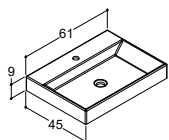

CANTO FOR WOODEN COUNTERTOP SOLUTIONS

Width	Colour	Material	-	-	543.00
61 cm	White	Porcelain	-	-	530506103
-5/+8 mm	White without tap hole	Porcelain	-	-	530506103-1

Without overflow hole. Important - please note product information.
Can be installed with concealed overflow system (see page 274)