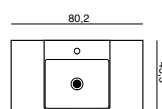

MARCATO 80

Washbasin £ 450.- Art. no. 532200003
Worktop £ 434.- Art. no. 337041343
Vanity unit £ 747.- Art. no. N01454V
Mirror £ 344.- Art. no. 92580
Light £ 163.- Art. no. 190303902
2 handles £ 32.- Art. no. 189504143
Nb. The adjustable touch panel on the mirror is visible. See page 157.