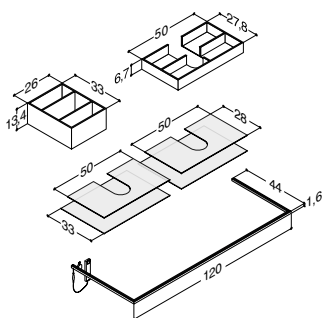

ZARO	DSC	LUNA
Width	Colour	-	1,330.00	1,139.00
120 cm	White matt, with integrated handle	-	Q10342	-
	Black matt, with integrated handle	-	Q30342	-
	Cedar grey, with integrated handle	-	Q70342	-
	White matt	-	-	N01811
	White gloss	-	-	N91819
	Grey matt	-	-	N71811
	Ash grey	-	-	N181811
	Oak	-	-	N151811
	Lava	-	-	N161811
	Framed white matt	-	-	N01814

For Minore: **Add V after the art. no. (XxxxxxV)**

Add-on:	Incl. LED lighting in drawers. IP44 approved. Light source LED 4x2,4W, 3150K, 4x185 lm. Add L after the art. no. (XxxxxxL).	-	1,647.00	1,447.00
Add-on:	LED downlight to floor can be fitted upon request. Order 2 pcs.	-	194.00	194.00

Accessories:	Luna: Handles (see page 271)			
	Luna: Push-open kit for 2 drawers. Order 2 pcs.	NP-60	-	127.00
	Drawer divider for top drawer. Order 2 pcs.	305230116	-	65.00
	Divider for the lower drawer. Order 2 pcs.	305250016	-	78.00
	Set of rubber mats (4 drawers)	NM-12342	-	67.00
	Lighting profile for use below washbasins, dimmable (see page 272)	NL-12044	-	180.00