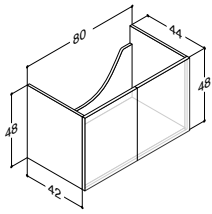

WIDTH 160 CM

VANITY UNIT WITH 2 DOORS - HEIGHT 48 CM - Order 2 pcs. til 160 cm vanity unit

		ZARO	DSC	LUNA
Width	Colour	-	-	434.00
80 cm	White matt	-	-	N01461
	White gloss	-	-	N91469
	Grey matt	-	-	N71461
	Ash grey	-	-	N181461
	Oak	-	-	N151461
	Lava	-	-	N161461
	Framed white matt	-	-	N01464
For Sonate, Marcato and solid surface countertop: Add V after the art. no. (XxxxxxV)				
Add-on:	LED downlight to floor can be fitted upon request	-	-	194.00
Accessories:	Luna: Handles (see page 271)			
	Shelf, alu-look	NH-804247	-	80.00

VANITY UNIT WITH 2 DRAWERS - HEIGHT 64 CM - Order 2 pcs. for 160 cm vanity unit

		ZARO	DSC	LUNA
Width	Colour	-	1,012.00	747.00
80 cm	White matt, with integrated handle	-	Q10252	-
	Black matt, with integrated handle	-	Q30252	-
	Cedar grey, with integrated handle	-	Q70252	-
	White matt	-	-	N01771
	White gloss	-	-	N91779
	Grey matt	-	-	N71771
	Ash grey	-	-	N181771
	Oak	-	-	N151771
	Lava	-	-	N161771
	Framed white matt	-	-	N01774
Add-on:	Incl. LED lighting in drawers. IP44 approved. Light source LED 2x3,4W, 3150K, 2x265 lm. Add L after the art. no. (XxxxxxL / XxxxxxLV).	-	1,216.00	953.00
	Allegro only: LED lighting in drawers not possible	-	-	-
Add-on:	LED downlight to floor can be fitted upon request	-	194.00	194.00
Accessories:	Luna: Handles (see page 271)			
	Luna: Push-open kit for both drawers	NP-80	-	127.00
	Centre drawer divider for top drawer. Order 2 pcs.	305230116	-	65.00
	Side drawer dividers for top drawer. Order 4 pcs.	305210016	-	31.00
	Divider for the lower drawer	305250016	-	78.00
	Set of rubber mats for drawers. Order 2 pcs.	NM-8042	-	55.00

MIRRORS WITH HORIZONTAL INTEGRATED LIGHTING - ADJUSTABLE LED

Width	Light source	Art. no.	ZARO	DSC	LUNA
160 cm	LED 2x14,4W, 2100-6500K, 2x1160 lm	92330	653.00	653.00	653.00
IP44 approved A					
Add-on:	Anti-mist pad 30W (Self adhesive to be attached during installation). Please order 2 anti-mist pads for twin solutions	NV-3737	49.00	49.00	49.00

MIRRORS WITH SOFTLY CURVED CORNERS FOR ADJUSTABLE LED, HEIGHT 80 CM - OPTIONAL LED-LIGHTS (see page 253)

Width	Variant	Art. no.	ZARO	DSC	LUNA
160 cm	Adjustable LED	92530	433.00	433.00	433.00
	Adjustable LED, twin-fitted anti-mist pad, 2x30W	92534	496.00	496.00	496.00
IP44 approved