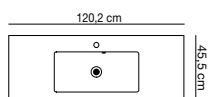

NEW
Circular mirror
90 cm

Share the moment with a double basin

If you have the space, we have the basin. if you have room for a 120cm basin, why not take advantage of the space with a 120cm double solution. Select between Kantate, Menuet and Minore. Why not combine with a 64cm tall vanity unit to gain as much storage as possible.