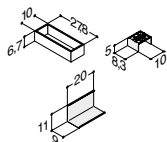

Width	Cupboard	ZARO	DSC	LUNA
		a) 982.00		
100 cm	Cupboard	b) 1,228.00*	-	819.00
	Matt white lacquer ^{a)}	SP-58111-GB	-	-
	Grey rubber ^{a)}	SP-58127-GB	-	-
	Black rubber ^{a)}	SP-5814-GB	-	-
	Driftwood ^{a)}	SP-5815-GB	-	-
	Brushed walnut ^{a)}	SP-5813-GB	-	-
	Bespoke colour ^{b)}	SP-58199-GB	-	-
	*) + net colour fee £ 144.00			
	White matt	-	-	SP-5810-GB
	White gloss	-	-	SP-5819-GB
	Grey matt	-	-	SP-58157-GB
	Ash grey	-	-	SP-58118-GB
	Oak	-	-	SP-58115-GB
	Lava	-	-	SP-58116-GB

IP44 approved **A**

For LED underlight: **Add U after SP in the art. no. (SPU-58xxx-GB)**

a) **1,271.00**
b) **1,589.00**

-

1,012.00

Incl. magnifying mirror, magnet, metal shelf and shaver point and touch panel fitted on right (max. 10W). (Underlight 1x5W, 2100-6500K, 410 lm). IP44 approved. Shaver point and touch panel fitted on left (max. 10W):

Add L after the art. no. (SP(U)-58xxx-GBL)

Internal lighting can be fitted using a separate special article number:

Add S after the art. no. (SP(U)-58xxx-GBS or SP(U)-58xxx-GBLS) and order add-on:

Internal lighting can be fitted using a separate special article number:

Add S after the art. no. (SP(U)-58xxx-GBS or SP(U)-58xxx-GBLS) and order add-on:

Add-on:	60 cm centre vertical LED light profile	2004	290.00	-	290.00
A	2x5W, 2100-6500K, 2x410 lm, inside both sides				
Accessories:	Small tray	305210016	31.00	-	31.00
	Metal organiser for trays	515200247	12.50	-	12.50
	Metal shelf	545700047	12.50	-	12.50