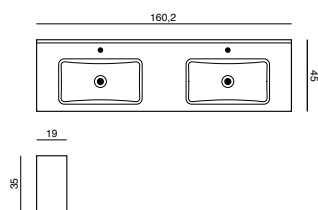

ALLEGRO D 160

Washbasin £ 823.- Art. no. 230616203
2 vanity units £ 1,494.- Art. no. N181451
4 handles £ 88.- Art. no. 189509543
Mirror £ 846.- Art. no. 2908348000

Accessories:
2 wall units £ 498.- Art. no. N180341
2 handles £ 32.- Art. no. 189509543
Nb. The adjustable touch panel on the mirror is visible. See page 157.