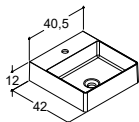

Width	Colour	Material	450.00	450.00	450.00
40,5 cm	White matt	Solid surface	532200003	532200003	532200003
	White matt without tap hole	Solid surface	532200103	532200103	532200103
-3/+3 mm					

Without overflow hole. Important - please note product information.