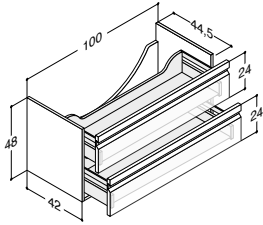

**BASE UNIT WITH 2 DRAWERS - HEIGHT 48 CM
- ONLY for countertop with 1 cut-out**

ZARO	DSC	LUNA
------	-----	------

Width	Colour	ZARO	DSC	LUNA
		a) 1,334.00 b) 1,543.00 c) 1,668.00*		
100 cm	Matt white lacquer, with integrated handle ^{a)}	K10632V	-	-
	Grey rubber, with integrated handle ^{a)}	K70632V	-	-
	Black rubber, with integrated handle ^{a)}	K40632V	-	-
	Driftwood, with integrated handle ^{b)}	K50632V	-	-
	Brushed walnut, with integrated handle ^{b)}	K80632V	-	-
	Bespoke colour, with integrated handle ^{c)}	K990632V	-	-
	*) + net colour fee £ 144.00			
	White matt, with integrated handle	-	Q10372V	-
	Black matt, with integrated handle	-	Q30372V	-
	Cedar grey, with integrated handle	-	Q70372V	-
	White matt	-	-	N01851
	White gloss	-	-	N91859
	Grey matt	-	-	N71851
	Ash grey	-	-	N181851
	Oak	-	-	N151851
	Lava	-	-	N161851
	Framed white matt	-	-	N01854