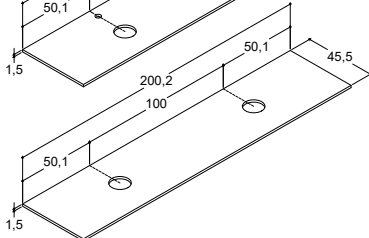

200 cm	White matt, with hole for basin mixer	Double	337002243	337002243	337002243
	White matt, without hole for basin mixer	Double	337002143	337002143	337002143

Please select 2x100 cm vanity unit