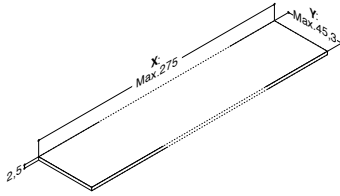

WOODEN COUNTERTOP SOLUTIONS BESPOKE MEASUREMENTS		ZARO	DSC	LUNA
Width	Colour	-	-	-
45,3 cm	Ash grey	-	-	Please enquire for price
	Oak	-	-	
	Grey matt	-	-	
	Lava	-	-	
Worktops can be made in bespoke measurements. Please send drawing. Maximum: X 275,0 cm / Y 45,3 cm