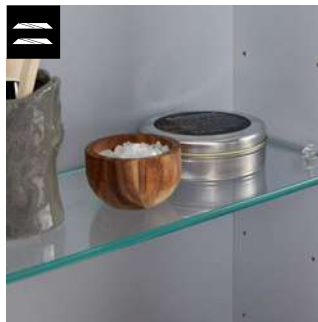

LED
Energy-efficient lighting. Expected life: Minimum 30,000 hours.

Glass shelf
Clear glass with polished edge

Electric Panel/Lighting switch
Please note GB/IE approved shaver-point supplied. Incl. touchpanel for adjustable light..