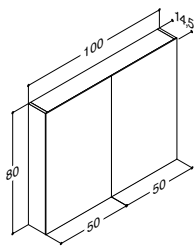

MIRROR CABINETS WITH 2 DOORS WITHOUT ILLUMINATION, FOR ADJUSTABLE LED - OPTIONAL LED LIGHTS (see page 236)

		ZARO	DSC	LUNA
Width	Cupboard	a) 831.00 b) 1,039.00*		
100 cm	Matt white lacquer a)	SP-58011-GB	-	693.00
	Grey rubber a)	SP-58027-GB	-	-
	Black rubber a)	SP-5804-GB	-	-
	Driftwood a)	SP-5805-GB	-	-
	Brushed walnut a)	SP-5803-GB	-	-
	Bespoke colour b)	SP-58099-GB	-	-
	*) + net colour fee £ 144.00			
	White matt	-	-	SP-5800-GB
	White gloss	-	-	SP-5809-GB
	Grey matt	-	-	SP-58057-GB
	Ash grey	-	-	SP-58018-GB
	Oak	-	-	SP-58015-GB
	Lava	-	-	SP-58016-GB
	IP44 approved A For LED underlight: Add U after SP in the art. no. (SPU-58xxx-GB)			
		a) 1,120.00 b) 1,400.00	-	886.00
	Incl. magnifying mirror, magnet, metal shelf and shaver point and touch panel fitted on right (max. 10W). (Underlight 1x5W, 2100-6500K, 410 lm). IP44 approved. Shaver point and touch panel fitted on left (max. 10W): Add L after the art. no. (SP(U)-58xxx-GBL) Internal lighting can be fitted using a separate special article number: Add S after the art. no. (SP(U)-58xxx-GBS or SP(U)-58xxx-GBLS) and order add-on:			
Add-on:	60 cm centre vertical LED light profile	2004	290.00	290.00
A	2x5W, 2100-6500K, 2x410 lm, inside both sides			
Accessories:	Small tray	305210016	31.00	31.00
	Metal organiser for trays	515200247	12.50	12.50
	Metal shelf	545700047	12.50	12.50