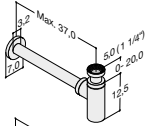

COLLAR			ZARO	DSC	LUNA
Width	Variant	Material	10.50	10.50	10.50
Ø 35 mm	Collar for installation through vanity carcass (set of 2 pcs.)	White pvc	9541	9541	9541
NB! Internal measurements			7.50	7.50	7.50
Ø 56 mm	Collar for installation through vanity carcass	White pvc	9513	9513	9513
NB! Internal measurements					
BOTTLE TRAPS AND WASTE FITTINGS					
Material	Variant	Contents	112.00	112.00	112.00
Chrome	1 1/4" bottle trap set	Incl. waste pipe and wall cover	4881143	4881143	4881143
			140.00	140.00	140.00
Chrome	1 1/4" bottle trap set	Incl. waste pipe and wall cover	4881243	4881243	4881243
			34.00	34.00	34.00
Chrome	1 1/4" basin waste	Push-open	4882143	4882143	4882143
			34.00	34.00	34.00
Chrome	1 1/4" basin waste	Fixed	4883143	4883143	4883143
CONCEALED OVERFLOW SYSTEM					
Material	Variant		63.00	63.00	63.00
White pvc	Concealed overflow system - suitable for Fresco and Canto basins only		4893643	4893643	4893643
SATURN WALL LIGHT (230 VOLT)					
Width	Light source		256.00	256.00	256.00
Ø 12 cm	Chrome, LED 8,4W, 3000K, 630 lm		190302610	190302610	190302610
IP44 approved A+					
JUPITER CEILING LIGHT (230 VOLT)					
Width	Light source		79.00	79.00	79.00
Ø 8 cm	Chrome, LED 5,1W, 3150K, 430 lm		190302851	190302851	190302851
	White, LED 5,1W, 3150K, 430 lm		190302850	190302850	190302850
IP44 approved A+					
The LED lamp can be dimmed using a compatible LED trailing edge dimmer. Check www.dansani.co.uk for further information. Approved for installations in ceilings with insulation					
JUPITER PENDANT CEILING LIGHT (230 VOLT)					
Width	Light source		79.00	79.00	79.00
Ø 8 cm	Chrome, LED 5,1W, 3150K, 430 lm		190302841	190302841	190302841
	White, LED 5,1W, 3150K, 430 lm		190302840	190302840	190302840
IP44 approved A+					
The LED lamp can be dimmed using a compatible LED trailing edge dimmer. Check www.dansani.co.uk for further information.					
VENUS CEILING LIGHT (230 VOLT)					
Width	Light source		256.00	256.00	256.00
Ø 15 cm	LED 12W, 3000K, 705 lm		190302611	190302611	190302611
The LED lamp can be dimmed using a compatible LED trailing edge dimmer. Check www.dansani.co.uk for further information.					
IP44 approved A+