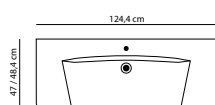

ANDANTE 120

Washbasin £ 672.- Art. no. 536612003

Vanity unit £ 1,162.- Art. no. Q10272

Mirror £ 566.- Art. no. 92320

Nb. The adjustable touch panel on the mirror is visible.