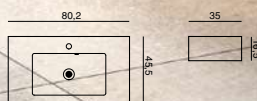

MINORE 80

Washbasin £ 650.- Art. no. 337108003

Vanity unit £ 1,529.- Art. no. K990332V

Mirror £ 344.- Art. no. 92580

2 lamps £ 142.- Art. no. 190303880

Colour surcharge net start-up fee £ 144.-

Optional LED downlight below the vanity unit £ 194.-

Nb. The adjustable touch panel on the mirror is visible. See page 77.