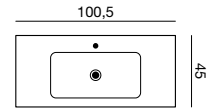

FRESCO 100

Washbasin £ 619.- Art. no. 535810003
Vanity unit £ 1,334.- Art. no. K70012
Mirror £ 460.- Art. no. 527409010

Accessories:
Pendant £ 79.- Art. no. 190302841