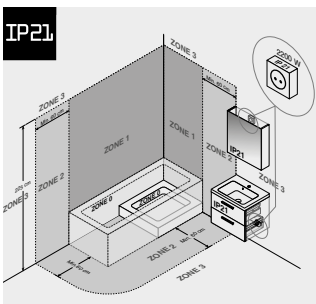

IP21
Zone 3 approved (60+ cm from shower). See page 210.