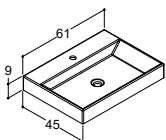

CANTO FOR WOODEN COUNTERTOP SOLUTIONS

Width	Colour	Material	-	-	543.00
61 cm	White	Porcelain	-	-	530506103
	White without tap hole	Porcelain	-	-	530506103-1
-5/+8 mm					

Without overflow hole. Important - please note product information.
Can be installed with concealed overflow system (see page 274)