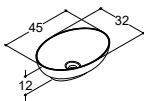

FRESCO 120,5 CM (Also available in 60,5, 80,5 and 100,5 cm)			ZARO	DSC	LUNA
Width	Colour	Material	672.00	-	672.00
120,5 cm -3/+3 mm	White	Crystal clear glass	535812303	-	535812303
Left basin					
			672.00	-	672.00
120,5 cm -3/+3 mm	White	Crystal clear glass	535812403	-	535812403
Right basin					
			806.00	806.00	806.00
120,5 cm -3/+3 mm	White	Crystal clear glass	535812203	535812203	535812203
Twin basin					
Without overflow hole. Important - please note product information. Can be installed with concealed overflow system (see page 274)					

ALLEGRO 120,2 CM - Vanity units for Allegro cannot be supplied with LED light
(Also available in 60,2, 80,2, 100,2 and 160,2D cm)

Width	Colour	Material	643.00	643.00	643.00
120,2 cm -0/+3 mm	White	Marble cast	230612003	230612003	230612003
			643.00	643.00	643.00
120,2 cm -0/+3 mm	White	Marble cast	230612203	230612203	230612203
Twin basin					

SONATE FOR SOLID SURFACE COUNTERTOP SOLUTIONS
- For vanity unit height 48 cm

Width	Colour	Material	450.00	450.00	450.00
45 cm -3/+3 mm	White matt	Solid surface	532100003	532100003	532100003
Without overflow hole. Important - please note product information.					

SOLID SURFACE COUNTERTOP FOR SONATE
- For vanity unit height 48 cm

Width	Colour	Position	557.00	557.00	557.00
120 cm	White matt, with hole for basin mixer	Centre	337061243	337061243	337061243
	White matt, without hole for basin mixer	Centre	337061143	337061143	337061143
Please select 120 cm vanity unit					
120 cm	White matt, with hole for basin mixer	Right	337064243	337064243	337064243
	White matt, without hole for basin mixer	Right	337064143	337064143	337064143
Please select 1x60 cm vanity unit and 1x60 cm base unit					
120 cm	White matt, with hole for basin mixer	Left	337063243	337063243	337063243