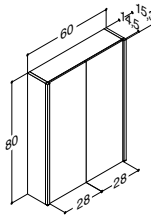

**MIRROR CABINETS WITH VERTICAL ILLUMINATION
- ADJUSTABLE LED - OPTIONAL LED LIGHTS (see below)**

		ZARO	DSC	LUNA
Width	Cupboard	-	-	749.00
60 cm	White matt	-	-	SP-5960-GB
	White gloss	-	-	SP-5969-GB
	Grey matt	-	-	SP-59657-GB
	Ash grey	-	-	SP-59618-GB
	Oak	-	-	SP-59615-GB
	Lava	-	-	SP-59616-GB

IP44 approved **A**

For LED underlight: **Add U after SP in the art. no. (SPU-59xxx-GB)**

LED 2x5W, 2100-6500K, 2x450 lm (underlight LED 1x5W, 380 lm). IP44 approved.
Incl. magnifying mirror, magnet, metal shelf, shaver point and touch panel fitted on right (max. 10W).

Shaver point and touch panel fitted on left (max. 10W):

Add L after the art. no. (SP-59xxx-GBL or SPU-59xxx-GBL)

Accessories:	Small tray	305210016	-	-	31.00
	Metal organiser for trays	515200247	-	-	12.50
	Metal shelf	545700047	-	-	12.50

JUPITER LIGHT FOR MIRRORS AND MIRROR CABINETS WITH ADJUSTABLE LED

Width	Light source	71.00	71.00	71.00
Ø 8 cm	Chrome, LED 5,8W, 2100-6500K, 420 lm	190303880	190303880	190303880
	White, LED 5,8W, 2100-6500K, 420 lm	190303881	190303881	190303881

IP44 approved **A**

Maximum 2 lights. Required driver comes with mirror/mirror cabinet.

VENUS LIGHT FOR MIRRORS AND MIRROR CABINETS WITH ADJUSTABLE LED

Width	Light source	141.00	141.00	141.00
Ø 10 cm	LED 6,5W, 2100-6500K, 414 lm	190303890	190303890	190303890

IP44 approved **A**. Maximum 2 lights. Required driver comes with mirror/mirror cabinet.

STRATOS LIGHT FOR MIRRORS AND MIRROR CABINETS WITH ADJUSTABLE LED

Width	Light source	125.00	125.00	125.00
60 cm	LED 6,5W, 2100-6500K, 420 lm	190303901	190303901	190303901

IP44 approved **A**. Required driver comes with mirror/mirror cabinet.

SATURN LIGHT FOR MIRROR CABINETS WITH ADJUSTABLE LED

Width	Light source	183.00	183.00	183.00
Ø 12 cm	Chrome, LED 7,1W, 3000K, 450 lm	LS-002	LS-002	LS-002

IP44 approved **A**. Maximum 2 lights. Required driver comes with mirror/mirror cabinet.