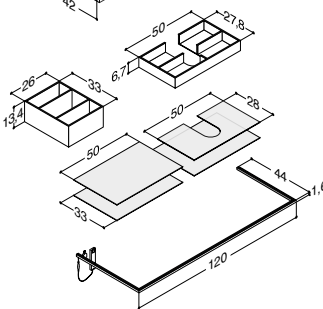

ZARO	DSC	LUNA
Width	Colour	-	-	1,139.00
120 cm	White matt	-	-	N01931
	White gloss	-	-	N91939
	Grey matt	-	-	N71931
	Ash grey	-	-	N181931
	Oak	-	-	N151931
	Lava	-	-	N161931
	Framed white matt	-	-	N01934

Add-on:	Incl. LED lighting in both units. IP44 approved. Light source LED 4x2,4W, 3150K, 4x185 lm. Add L after the art. no. (NxxxxxL).	-	-	1,447.00
Add-on:	LED downlight to floor can be fitted upon request. Order 2 pcs.	-	-	194.00

Accessories:	Luna: Handles (see page 271)			
	Luna: Push-open kit for 2 drawers. Order 2 pcs.	NP-60	-	127.00
	Drawer divider for top drawer. Order 2 pcs.	305230116	-	65.00
	Divider for the lower drawer. Order 2 pcs.	305250016	-	78.00
	Set of rubber mats (4 drawers)	NM-12442	-	67.00
	Lighting profile for use below washbasins, dimmable (see page 272)	NL-12044	-	180.00