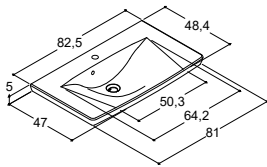

ANDANTE 82,5 CM (Also available in 102,5 and 124,4 cm)

Width	Colour	Material	545.00	545.00	545.00
82,5 cm	White	Porcelain	536608003	536608003	536608003
-5/+10 mm