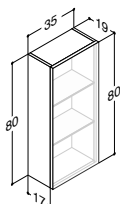

Accessories: Luna: Handles (see page 271)

Small tray	305210016	-	-	31.00
Metal organiser for trays	515200247	-	-	12.50

WALL CABINET WITH 1 DOOR - HEIGHT 80 CM - DEPTH 16,5/19,5/19 CM

		a) 470.00 b) 595.00 c) 588.00*	349.00	249.00	
Width	Colour				
35 cm	Matt white lacquer, with integrated handle, reversible door a)	K10052	-	-	
	Grey rubber, with integrated handle, reversible door a)	K70052	-	-	
	Black rubber, with integrated handle, reversible door a)	K40052	-	-	
	Driftwood, with integrated handle, reversible door b)	K50052	-	-	
	Brushed walnut, with integrated handle, reversible door b)	K80052	-	-	
	Bespoke colour, with integrated handle, reversible door c)	K990052	-	-	
	*) + net colour fee £ 144.00				
	White matt, with integrated handle, left hand hinged	-	Q10032	-	-
	White matt, with integrated handle, right hand hinged	-	Q10042	-	-
	Black matt, with integrated handle, left hand hinged	-	Q30032	-	-
	Black matt, with integrated handle, right hand hinged	-	Q30042	-	-
	Cedar grey, with integrated handle, left hand hinged	-	Q70032	-	-
	Cedar grey, with integrated handle, right hand hinged	-	Q70042	-	-
	White matt, with integrated top handle, left hand hinged	-	Q10162	-	-
White matt, with integrated top handle, right hand hinged	-	Q10172	-	-	
Black matt, with integrated top handle, left hand hinged	-	Q30162	-	-	
Black matt, with integrated top handle, right hand hinged	-	Q30172	-	-	
Cedar grey, with integrated top handle, left hand hinged	-	Q70162	-	-	
Cedar grey, with integrated top handle, right hand hinged	-	Q70172	-	-	
White matt, reversible door	-	-	-	N00341	
White gloss, reversible door	-	-	-	N90349	
Grey matt, reversible door	-	-	-	N70341	
Ash grey, reversible door	-	-	-	N180341	
Oak, reversible door	-	-	-	N150341	
Lava, reversible door	-	-	-	N160341	
Framed white matt, reversible door	-	-	-	N00344	