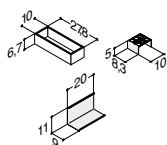

Width	Cupboard	ZARO	DSC	LUNA
		-	-	889.00
100 cm	White matt	-	-	SP-5900-GB
	White gloss	-	-	SP-5909-GB
	Grey matt	-	-	SP-59057-GB
	Ash grey	-	-	SP-59018-GB
	Oak	-	-	SP-59015-GB
	Lava	-	-	SP-59016-GB

IP44 approved **A**

For LED underlight: **Add U after SP in the art. no. (SPU-59xxx-GB)**

-

1,077.00

LED 2x5W, 2100-6500K, 2x450 lm (underlight LED 1x5W, 410 lm). IP44 approved. Incl. magnifying mirror, magnet, metal shelf, shaver point and touch panel fitted on right (max. 10W).

Shaver point and touch panel fitted on left (max. 10W):

Add L after the art. no. (SP-59xxx-GBL or SPU-59xxx-GBL)

Accessories:	Small tray	305210016	-	-	31.00
	Metal organiser for trays	515200247	-	-	12.50
	Metal shelf	545700047	-	-	12.50