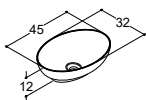

SONATE FOR SOLID SURFACE COUNTERTOP SOLUTIONS
- For vanity unit height 48 cm

Width	Colour	Material	450.00	450.00	450.00
45 cm	White matt	Solid surface	532100003	532100003	532100003
-3/+3 mm					

Without overflow hole. Important - please note product information.