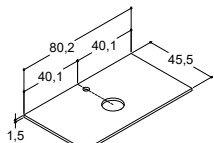

SOLID SURFACE COUNTERTOP FOR SONATE - For vanity unit height 48 cm

Width	Colour	Position	434.00	434.00	434.00
80 cm	White matt, with hole for basin mixer	Centre	337041243	337041243	337041243
	White matt, without hole for basin mixer	Centre	337041143	337041143	337041143