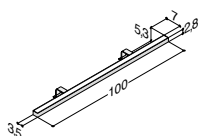

SATURN LIGHT FOR MIRROR CABINETS WITH ADJUSTABLE LED

Width	Light source	183.00	183.00	183.00
Ø 12 cm	Chrome, LED 7,1W, 3000K, 450 lm	LS-002	LS-002	LS-002

IP44 approved **A**

Maximum 2 lights. Required driver comes with mirror cabinet.