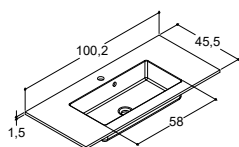

MINORE 100,2 CM (Also available in 60,2, 100,2, 120,2 and 120,2D cm)			ZARO	DSC	LUNA
Width	Colour	Material	743.00	743.00	743.00
100,2 cm	White matt	Solid surface	337110003	337110003	337110003
0/+3 mm	White matt without tap hole	Solid surface	337110103	337110103	337110103
ANDANTE 102,5 CM (Also available in 82,5 and 124,4 cm)					
Width	Colour	Material	619.00	619.00	619.00
102,5 cm	White	Porcelain	536610003	536610003	536610003
-5/+10 mm					
MENUET 101 CM (Also available in 61, 81, 121 and 121D cm)					
Width	Colour	Material	619.00	619.00	619.00
101 cm	White	Porcelain	534110103	534110103	534110103
-5/+10 mm					
KANTATE 101 CM (Also available in 61, 81, 121, 121D and 161D cm)					
Width	Colour	Material	619.00	619.00	619.00
101 cm	White	Porcelain	531910003	531910003	531910003
-5/+10 mm					
			743.00	743.00	743.00
101 cm	White	Porcelain	531911003	531911003	531911003
-5/+10 mm					
2 tap holes					
CANTO 101 CM (Also available in 61, 81, 121 and 121D cm)					
Width	Colour	Material	743.00	743.00	743.00
101 cm	White	Porcelain	530510103	530510103	530510103
-5/+10 mm	White without tap hole	Porcelain	530510103-1	530510103-1	530510103-1
Without overflow hole. Important - please note product information. Can be installed with concealed overflow system (see page 274)					
			743.00	743.00	743.00
101 cm	White	Porcelain	530510203	530510203	530510203
-5/+10 mm	White without tap hole	Porcelain	530510103-1	530510103-1	530510103-1
2 tap holes					
Without overflow hole. Important - please note product information. Can be installed with concealed overflow system (see page 274)					
FRESCO 100,5 CM (Also available in 60,5, 80,5 and 120,5L, 120,5R and 120,5D cm)					
Width	Colour	Material	619.00	619.00	619.00
100,5 cm	White	Crystal clear glass	535810003	535810003	535810003
-3/+3 mm					
Without overflow hole. Important - please note product information. Can be installed with concealed overflow system (see page 274)					
ALLEGRO 100,2 CM - Vanity units for Allegro cannot be supplied with LED light (Also available in 60,2, 80,2 and 120,2, 120,2D and 160,2D cm)					
Width	Colour	Material	522.00	522.00	522.00
100,2 cm	White	Marble cast	230610003	230610003	230610003
-0/+3 mm					
SONATE FOR SOLID SURFACE COUNTERTOP SOLUTIONS - For vanity unit height 48 cm					
Width	Colour	Material	450.00	450.00	450.00
45 cm	White matt	Solid surface	532100003	532100003	532100003
-3/+3 mm					
Without overflow hole. Important - please note product information.