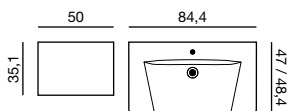

ANDANTE 80

Washbasin £ 545.- Art. no. 536608003
Vanity unit £ 1,419.- Art. no. K50332
Framed mirror £ 814.- Art. no. 188748000