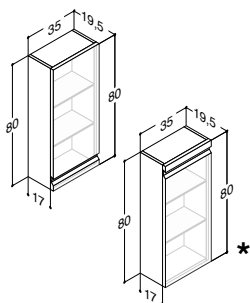

Accessories: Luna: Handles (see page 271)

Small tray	305210016	-	-	31.00
Metal organiser for trays	515200247	-	-	12.50

WALL CABINET WITH 1 DOOR - HEIGHT 80 CM - DEPTH 16,5/19,5/19 CM

		a) 470.00 b) 595.00 c) 588.00*	349.00	249.00	
Width	Colour				
35 cm	Matt white lacquer, with integrated handle, reversible door a)	K10052	-	-	
	Grey rubber, with integrated handle, reversible door a)	K70052	-	-	
	Black rubber, with integrated handle, reversible door a)	K40052	-	-	
	Driftwood, with integrated handle, reversible door b)	K50052	-	-	
	Brushed walnut, with integrated handle, reversible door b)	K80052	-	-	
	Bespoke colour, with integrated handle, reversible door c)	K990052	-	-	
	*) + net colour fee £ 144.00				
	White matt, with integrated handle, left hand hinged	-	Q10032	-	-
	White matt, with integrated handle, right hand hinged	-	Q10042	-	-
	Black matt, with integrated handle, left hand hinged	-	Q30032	-	-
	Black matt, with integrated handle, right hand hinged	-	Q30042	-	-
	Cedar grey, with integrated handle, left hand hinged	-	Q70032	-	-
	Cedar grey, with integrated handle, right hand hinged	-	Q70042	-	-
	White matt, with integrated top handle, left hand hinged	-	Q10162	-	-
White matt, with integrated top handle, right hand hinged	-	Q10172	-	-	
Black matt, with integrated top handle, left hand hinged	-	Q30162	-	-	
Black matt, with integrated top handle, right hand hinged	-	Q30172	-	-	
Cedar grey, with integrated top handle, left hand hinged	-	Q70162	-	-	
Cedar grey, with integrated top handle, right hand hinged	-	Q70172	-	-	
White matt, reversible door	-	-	-	N00341	
White gloss, reversible door	-	-	-	N90349	
Grey matt, reversible door	-	-	-	N70341	
Ash grey, reversible door	-	-	-	N180341	
Oak, reversible door	-	-	-	N150341	
Lava, reversible door	-	-	-	N160341	
Framed white matt, reversible door	-	-	-	N00344	