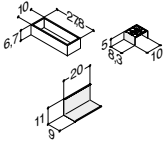

**MIRROR CABINETS WITH VERTICAL ILLUMINATION
- ADJUSTABLE LED - OPTIONAL LED LIGHTS (see below)**

		ZARO	DSC	LUNA
Width	Cupboard	-	-	749.00
60 cm	White matt	-	-	SP-5960-GB
	White gloss	-	-	SP-5969-GB
	Grey matt	-	-	SP-59657-GB
	Ash grey	-	-	SP-59618-GB
	Oak	-	-	SP-59615-GB
	Lava	-	-	SP-59616-GB

IP44 approved **A**

For LED underlight: **Add U after SP in the art. no. (SPU-59xxx-GB)**

LED 2x5W, 2100-6500K, 2x450 lm (underlight LED 1x5W, 380 lm). IP44 approved.
Incl. magnifying mirror, magnet, metal shelf, shaver point and touch panel fitted on right (max. 10W).

Shaver point and touch panel fitted on left (max. 10W):

Add L after the art. no. (SP-59xxx-GBL or SPU-59xxx-GBL)

Accessories:	Small tray	305210016	-	-	31.00
	Metal organiser for trays	515200247	-	-	12.50
	Metal shelf	545700047	-	-	12.50

JUPITER LIGHT FOR MIRRORS AND MIRROR CABINETS WITH ADJUSTABLE LED

Width	Light source	71.00	71.00	71.00
Ø 8 cm	Chrome, LED 5,8W, 2100-6500K, 420 lm	190303880	190303880	190303880
	White, LED 5,8W, 2100-6500K, 420 lm	190303881	190303881	190303881

IP44 approved **A**

Maximum 2 lights. Required driver comes with mirror/mirror cabinet.

VENUS LIGHT FOR MIRRORS AND MIRROR CABINETS WITH ADJUSTABLE LED

Width	Light source	141.00	141.00	141.00
Ø 10 cm	LED 6,5W, 2100-6500K, 414 lm	190303890	190303890	190303890

IP44 approved **A**. Maximum 2 lights. Required driver comes with mirror/mirror cabinet.

STRATOS LIGHT FOR MIRRORS AND MIRROR CABINETS WITH ADJUSTABLE LED

Width	Light source	125.00	125.00	125.00
60 cm	LED 6,5W, 2100-6500K, 420 lm	190303901	190303901	190303901

IP44 approved **A**. Required driver comes with mirror/mirror cabinet.

SATURN LIGHT FOR MIRROR CABINETS WITH ADJUSTABLE LED

Width	Light source	183.00	183.00	183.00
Ø 12 cm	Chrome, LED 7,1W, 3000K, 450 lm	LS-002	LS-002	LS-002

IP44 approved **A**. Maximum 2 lights. Required driver comes with mirror/mirror cabinet.