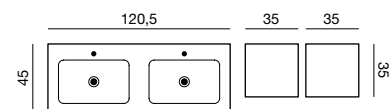

FRESCO D 120

Washbasin £ 806.- Art. no. 535812203
Vanity unit £ 1,139.- Art. no. N161811
4 handles £ 64.- Art. no. 189548043
Mirror £ 465.- Art. no. 92420

Accessories:
2 tall units £ 1,170.- Art. no. N160741
4 handles £ 64.- Art. no. 189548043
Nb. The adjustable touch panel on the mirror is visible. See page 157.