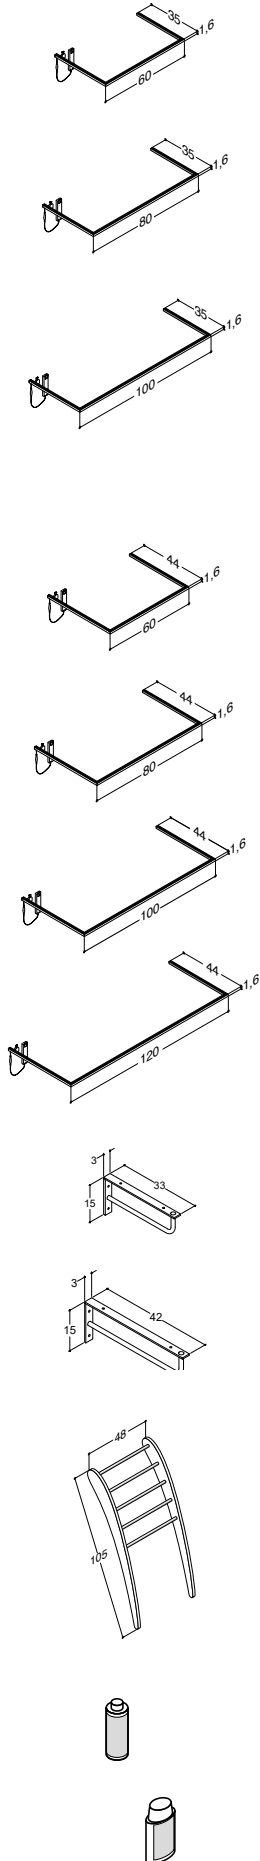

CONSOLE FOR WALL HUNG BASINS

Depth	Variant	Material	50.00	50.00	50.00
33 cm	Suitable for use with wallhung basins	Chrome plated steel	345903646	345903646	345903646
42 cm	Suitable for use with wallhung basins	Chrome plated steel	345904546	345904546	345904546
			50.00	50.00	50.00

TOWEL RACKS

Width	Colour	289.00	289.00	289.00
33 cm	White matt	2809470010	2809470010	2809470010
	White gloss	2809470022	2809470022	2809470022
	Dark oak	2809470079	2809470079	2809470079
	Light oak	2809470078	2809470078	2809470078

CLEANING AND CARE

Contents	Variant	Use	18.00	18.00	18.00
100 ml	Wood care, white wash effect	Oil for dividers in drawers	0191050	0191050	0191050
110 ml	Clean & Shine	Cleaning of washbasins	0191015	0191015	0191015
			25.00	25.00	25.00