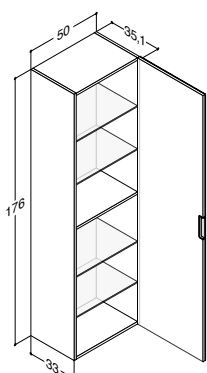

**TALL UNITS WITH REVERSIBLE MIRROR DOOR OR DECOR FINISH
- HEIGHT 176 CM - DEPTH 35,1 CM**