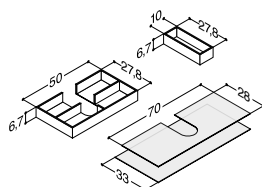

VANITY UNIT WITH 2 DRAWERS - HEIGHT 48 CM
- Order 2 pcs. for 160 cm basin and countertops with 2 cutouts

		ZARO	DSC	LUNA
		a) 1,223.00 b) 1,419.00 c) 1,529.00*		
Width	Colour		1,012.00	747.00
80 cm	Matt white lacquer, with integrated handle ^{a)}	K10332	-	-
	Grey rubber, with integrated handle ^{a)}	K70332	-	-
	Black rubber, with integrated handle ^{a)}	K40332	-	-
	Driftwood, with integrated handle ^{b)}	K50332	-	-
	Brushed walnut, with integrated handle ^{b)}	K80332	-	-
	Bespoke colour, with integrated handle ^{c)}	K990332	-	-
	*) + net colour fee £ 144.00			
	White matt, with integrated handle	-	Q10092	-
	Black matt, with integrated handle	-	Q30092	-
	Cedar grey, with integrated handle	-	Q70092	-
	White matt	-	-	N01451
	White gloss	-	-	N91459
	Grey matt	-	-	N71451
	Ash grey	-	-	N181451
	Oak	-	-	N151451
	Lava	-	-	N161451
	Framed white matt	-	-	N01454
For Sonate, Marcato and solid surface countertop: Add V after the art. no. (XxxxxxV)				
Add-on:	Incl. LED lighting in drawers. IP44 approved. Light source LED 2x3,4W, 3150K, 2x265 lm. Add L after the art. no. (XxxxxxL / XxxxxxLV).	a) 1,428.00 b) 1,625.00 c) 1,785.00	1,216.00	953.00
	Allegro only: LED lighting in drawers not possible	-	-	-
Add-on:	LED downlight to floor can be fitted upon request	194.00	194.00	194.00
Accessories:	Luna: Handles (see page 271)			
	Luna: Push-open kit for both drawers NP-80	-	-	127.00
	Centre drawer divider for top drawer. Order 2 pcs. 305230116	65.00	65.00	65.00
	Side drawer dividers for top drawer. Order 4 pcs. 305210016	31.00	31.00	31.00
	Set of rubber mats for drawers. Order 2 pcs. NM-8042	Inclusive	55.00	55.00
BASE UNIT WITH 2 DRAWERS - HEIGHT 48 CM - ONLY for countertops with 1 cut-out				
		a) 1,223.00 b) 1,419.00 c) 1,529.00*		
Width	Colour		1,012.00	747.00
80 cm	Matt white lacquer, with integrated handle ^{a)}	K10622V	-	-
	Grey rubber, with integrated handle ^{a)}	K70622V	-	-
	Black rubber, with integrated handle ^{a)}	K40622V	-	-
	Driftwood, with integrated handle ^{b)}	K50622V	-	-
	Brushed walnut, with integrated handle ^{b)}	K80622V	-	-
	Bespoke colour, with integrated handle ^{c)}	K990622V	-	-
	*) + net colour fee £ 144.00			
	White matt, with integrated handle	-	Q10362V	-
	Black matt, with integrated handle	-	Q30362V	-
	Cedar grey, with integrated handle	-	Q70362V	-
	White matt	-	-	N01841
	White gloss	-	-	N91849
	Grey matt	-	-	N71841
	Ash grey	-	-	N181841
	Oak	-	-	N151841
	Lava	-	-	N161841
	Framed white matt	-	-	N01844
For Sonate, Marcato and solid surface countertop: Add V after the art. no. (XxxxxxV)				
Add-on:	Incl. LED lighting in drawers. IP44 approved. Light source LED 2x3,4W, 3150K, 2x265 lm. Add L after the art. no. (XxxxxxL / XxxxxxLV).	a) 1,428.00 b) 1,625.00 c) 1,785.00	1,216.00	953.00
Add-on:	LED downlight to floor can be fitted upon request	194.00	194.00	194.00
Accessories:	Luna: Handles (see page 271)			
	Luna: Push-open kit for both drawers NP-80	-	-	127.00