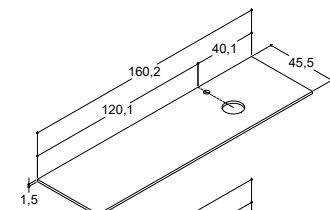

SOLID SURFACE COUNTERTOP FOR SONATE

- For vanity unit height 48 cm