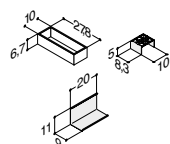

IP44 approved **A+**
LED 8,4W, 3150K, 660 lm. Incl. magnifying mirror, magnet, metal shelf, handles, 1x230V centrally placed shaver point and rocker switch fitted on left (max. 10W).

Accessories: Small tray 305210016 31.00 31.00 31.00
Metal organiser for trays 515200247 12.50 12.50 12.50
Metal shelf 545700047 12.50 12.50 12.50