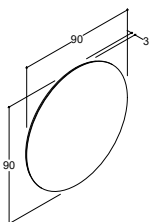

CIRCULAR MIRROR - WITH AMBIENT LIGHTING

Width	Light source	Art. no.		
90 cm	LED 20W 3150k, 1630 lm	5274090010	460.00	460.00
IP44 approved A+				
Add-on:	Anti-mist pad 30W (Self adhesive to be attached during installation).	NV-3050	49.00	49.00