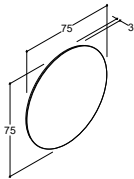

CIRCULAR MIRROR - WITH AMBIENT LIGHTING

Width	Light source	Art. no.	ZARO	DSC	LUNA
75 cm	LED 20W 3150k, 1520 lm	527400010	410.00	410.00	410.00
	IP44 approved A+				
Add-on:	Anti-mist pad 30W (Self adhesive to be attached during installation).	NV-3050	49.00	49.00	49.00