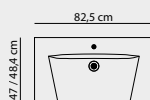

The washbasins come oversized in all widths, providing extra protection for the sides of your bathroom cabinets. See also the installation guide on page 206.

60 CM

80 CM

100 CM

120 CM

160 CM

ALLEGRO
Marble cast