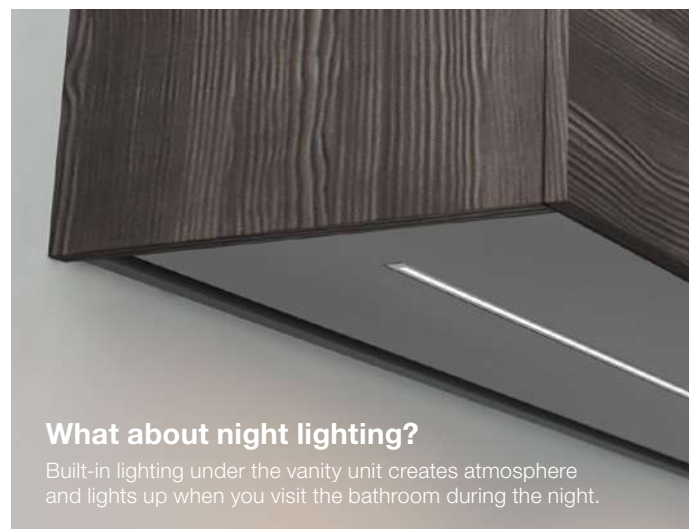

What about night lighting?

Built-in lighting under the vanity unit creates atmosphere and lights up when you visit the bathroom during the night.