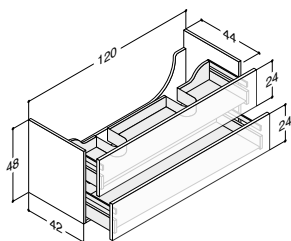

VANITY UNIT WITH 2 DRAWERS - HEIGHT 48 CM
- Not for Fresco basin

		ZARO	DSC	LUNA
		a) 1,498.00 b) 1,733.00 c) 1,873.00*		
Width	Colour			
120 cm	Matt white lacquer, with integrated handle ^{a)}	K10022	-	-
	Grey rubber, with integrated handle ^{a)}	K70022	-	-
	Black rubber, with integrated handle ^{a)}	K40022	-	-
	Driftwood, with integrated handle ^{b)}	K50022	-	-
	Brushed walnut, with integrated handle ^{b)}	K80022	-	-
	Bespoke colour, with integrated handle ^{c)}	K990022	-	-
*) + net colour fee £ 144.00				
	White matt, with integrated handle	-	Q10022	-
	Black matt, with integrated handle	-	Q30022	-
	Cedar grey, with integrated handle	-	Q70022	-
	White matt	-	-	N00941
	White gloss	-	-	N90949
	Grey matt	-	-	N70941
	Ash grey	-	-	N180941
	Oak	-	-	N150941
	Lava	-	-	N160941
	Framed white matt	-	-	N00944
For Minore, Sonate, Marcato and solid surface countertops: Add V after the art. no. (XxxxxxV)				
Add-on:	Incl. LED lighting in drawers. IP44 approved. Light source LED 2x5,3W, 3150K, 2x415 lm. Add L after the art. no. (XxxxxxL / XxxxxxLV).	a) 1,750.00 b) 1,984.00 c) 2,188.00	1,414.00	1,206.00
	Allegro only: LED lighting in drawers not possible	-	-	-
Add-on:	LED downlight to floor can be fitted upon request	194.00	194.00	194.00
Accessories:	Luna: Handles (see page 271)			
	Luna: Push-open kit for both drawers	NP-120	-	127.00
	Centre drawer divider for top drawer	305240016	74.00	74.00
	Side drawer dividers for top drawer. Order 2 pcs.	305220016	43.00	43.00
	Set of rubber mats for drawers	NM-12042	Inclusive	67.00
	Lighting profile for use below washbasins, dimmable (see page 272)	NL-12044	180.00	180.00

VANITY UNIT FOR TWIN BASIN WITH 2 DRAWERS
- HEIGHT 48 CM - Not for Canto basin

		ZARO	DSC	LUNA
		a) 1,498.00 b) 1,733.00 c) 1,873.00*		
Width	Colour			
120 cm	Matt white lacquer, with integrated handle ^{a)}	K10102	-	-
	Grey rubber, with integrated handle ^{a)}	K70102	-	-
	Black rubber, with integrated handle ^{a)}	K40102	-	-
	Driftwood, with integrated handle ^{b)}	K50102	-	-
	Brushed walnut, with integrated handle ^{b)}	K80102	-	-
	Bespoke colour, with integrated handle ^{c)}	K990102	-	-
*) + net colour fee £ 144.00				
	White matt, with integrated handle	-	Q10072	-
	Black matt, with integrated handle	-	Q30072	-
	Cedar grey, with integrated handle	-	Q70022	-
	White matt	-	-	N01271
	White gloss	-	-	N91279
	Grey matt	-	-	N71271
	Ash grey	-	-	N181271
	Oak	-	-	N151271
	Lava	-	-	N161271
	Framed white matt	-	-	N01274
For Minore, Sonate, Marcato and solid surface countertops: Add V after the art. no. (XxxxxxV)				
Add-on:	Incl. LED lighting in drawers. IP44 approved. Light source LED 2x5,3W, 3150K, 2x415 lm. Add L after the art. no. (XxxxxxL).	a) 1,750.00 b) 1,984.00 c) 2,188.00	1,414.00	1,206.00
	Allegro only: LED lighting in drawers not possible	-	-	-
Add-on:	LED downlight to floor can be fitted upon request	194.00	194.00	194.00
Accessories:	Luna: Handles (see page 271)			
	Luna: Push-open kit for both drawers	NP-120	-	127.00
	Drawer divider for top drawer. Order 2 pcs.	305230116	65.00	65.00
	Set of rubber mats for drawers	NM-12142	Inclusive	67.00
	Lighting profile for use below washbasins, dimmable (see page 272)	NL-12044	180.00	180.00