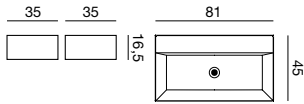

CANTO 80

Washbasin £ 650.- Art. no. 530508103-1

Vanity unit £ 1,419.- Art. no. K80332

Mirror cabinet £ 1,162.- Art. no. SP-5783-GB

Accessories:

2 wall units £ 1,190.- Art. no. K80052

Lighting profile £ 148.- Art. no. NL-8044

Optional LED downlight below the vanity unit £ 194.-