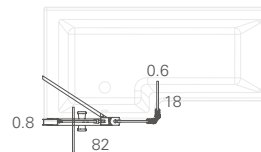

Showering baths

10 YEAR GUARANTEE
ON ALL OUR BATHS
See website for details
www.brittonbathrooms/home/guarantee

ECOSQUARE

with access panel

EcoSquare Baths & Panels

Showering

Left Hand Baths

Length (L)	Width (W)	Bath Code	Bath Price	Front Panel Code	Front Panel Price	End Panel Code	End Panel Price
170	85/70*	R17 LH	£399	R18F	£129	R27E	£69

Right Hand Baths

Length (L)	Width (W)	Bath Code	Bath Price	Front Panel Code	Front Panel Price	End Panel Code	End Panel Price
170	85/70*	R18 RH	£399	R18F	£129	R27E	£69

*85cm at the widest, 70cm at the narrowest point.

EcoSquare bathscreen with access panel

3M coating as standard
Screen thickness: 6mm

D: 18, W: 82, H: 145

Code: BS8L (Left hand) Price: £499

Code: BS8R (Right hand) Price: £499

- Compatible wastes CW8
- Compatible shower screens EcoSquare bath screen on this page
- Compatible bath grips R37, R30 (placement should be away from the screen)
- Overflow pre-drilled
- Acrylic panels are fully reinforced with GRP