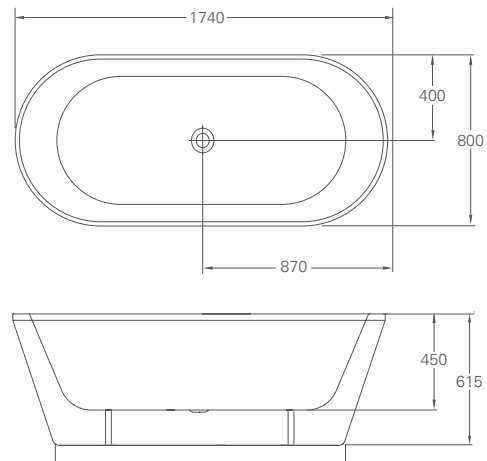

Freestark double-ended free-standing bath & surround

Bath	R33	£525
Surround	R34	£424
Complete bath		£949

Size	L: 174, W: 80, H: 62
Weight empty	44 kg
Material	TSFR
Tap hole option	0, 1, 2 (supplied un-drilled)
Compatible bath grips	R30, R37
Compatible wastes	CW8
Compatible overflow	Hole pre-drilled