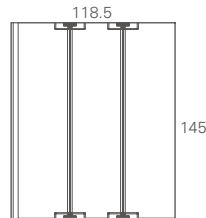

Shower screens

Bathscreen with fixed panel

3M coating as standard
(Can be fitted to either left or right hand baths)

D: 2, W: 85, H: 145
Screen thickness: 6mm

Code: BS2 Price: £299

Bathscreen with access panel

3M coating as standard
(Can be fitted to either left or right hand baths)

D: 2, W: 85, H: 145
Screen thickness: 6mm

Code: BS3 Price: £399

Three-panel bathscreen

3M coating as standard
(Can be fitted to either left or right hand baths)

D: 2, W: 118, H: 145
Screen thickness: 5mm

Code: BS4 Price: £369

Four-panel bathscreen

3M coating as standard
(Can be fitted to either left or right hand baths)

D: 2, W: 88, H: 145
Screen thickness: 5mm

Code: BS5 Price: £369