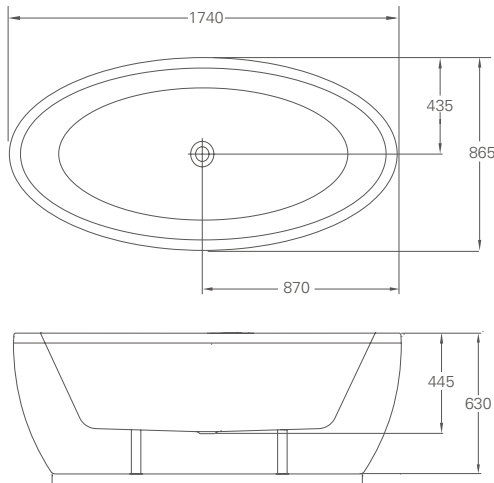

Freefuerte double-ended free-standing bath & surround

Bath	R31	£525
Surround	R32	£424
Complete bath		£949

Size	L: 174, W: 87, H: 63
Weight empty	45 kg
Material	TSFR
Tap hole option	0, 1, 2 (supplied un-drilled)
Compatible bath grips	R30, R37
Compatible wastes	CW8
Compatible overflow	Hole pre-drilled