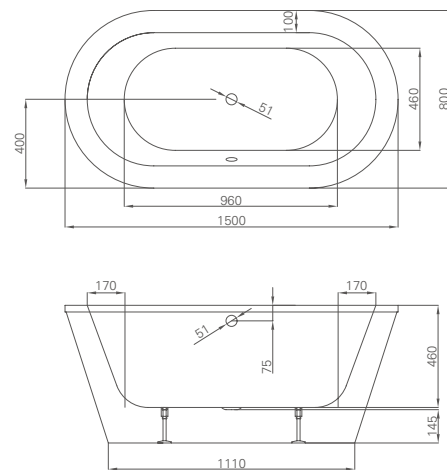

Nouveau Petite modern bath

Bath	M2N	£525
Surround	M2B	£424
Complete bath		£949

Size	L: 150, W: 80, H: 63
Weight empty	26 kg
Material	TSFR
Tap hole option	0, 1, 2 (supplied un-drilled)
Compatible bath grips	R30, R37
Compatible wastes	CW8, see p117
Compatible overflow	Hole pre-drilled