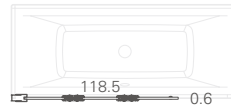

Shower screens

Bathscreen with fixed panel

3M coating as standard
(Can be fitted to either left or right hand baths)

D: 2, W: 85, H: 145
Screen thickness: 6mm

Code: BS2 Price: £299

Bathscreen with access panel

3M coating as standard
(Can be fitted to either left or right hand baths)

D: 2, W: 85, H: 145
Screen thickness: 6mm

Code: BS3 Price: £399

Three-panel bathscreen

3M coating as standard
(Can be fitted to either left or right hand baths)

D: 2, W: 118, H: 145
Screen thickness: 5mm

Code: BS4 Price: £369

Four-panel bathscreen

3M coating as standard
(Can be fitted to either left or right hand baths)

D: 2, W: 88, H: 145
Screen thickness: 5mm

Code: BS5 Price: £369