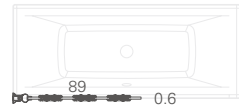

Shower screens

Bathscreen with fixed panel

3M coating as standard
(Can be fitted to either left or right hand baths)

D: 2, W: 85, H: 145
Screen thickness: 6mm

Code: BS2 Price: £299

Bathscreen with access panel

3M coating as standard
(Can be fitted to either left or right hand baths)

D: 2, W: 85, H: 145
Screen thickness: 6mm

Code: BS3 Price: £399

Three-panel bathscreen

3M coating as standard
(Can be fitted to either left or right hand baths)

D: 2, W: 118, H: 145
Screen thickness: 5mm

Code: BS4 Price: £369

Four-panel bathscreen

3M coating as standard
(Can be fitted to either left or right hand baths)

D: 2, W: 88, H: 145
Screen thickness: 5mm

Code: BS5 Price: £369