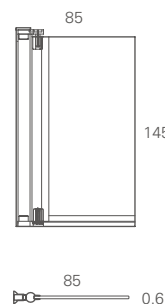

Single panel bathscreen

3M coating as standard
(Can be fitted to either left or right hand baths)
D: 2, W: 85, H: 145
Screen thickness: 6mm
Code: BS1 Price: £199

Viride Baths & Panels

Off-set

Left Hand Baths

Right Hand Baths

Length (L)	Width (W)	Bath Code	Bath Price	Panel Code	Panel Price	Bath Code	Bath Price	Panel Code	Panel Price
170	75	R38 LH	£449	R40	£259	R39 RH	£449	R40	£259
180	75	R53 LH	£449	R55	£259	R54 RH	£449	R55	£259

- Compatible wastes CW8
- Compatible shower screens BS1, BS2, BS3, BS4, BS5
- Compatible bath grips R37, R30
- Overflow pre-drilled
- Acrylic panels are fully reinforced with GRP