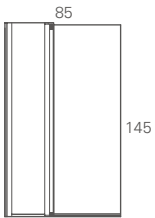

Shower screens

Bathscreen with fixed panel

3M coating as standard
(Can be fitted to either left or right hand baths)

D: 2, W: 85, H: 145
Screen thickness: 6mm

Code: BS2 Price: £299

Bathscreen with access panel

3M coating as standard
(Can be fitted to either left or right hand baths)

D: 2, W: 85, H: 145
Screen thickness: 6mm

Code: BS3 Price: £399

Three-panel bathscreen

3M coating as standard
(Can be fitted to either left or right hand baths)

D: 2, W: 118, H: 145
Screen thickness: 5mm

Code: BS4 Price: £369

Four-panel bathscreen

3M coating as standard
(Can be fitted to either left or right hand baths)

D: 2, W: 88, H: 145
Screen thickness: 5mm

Code: BS5 Price: £369