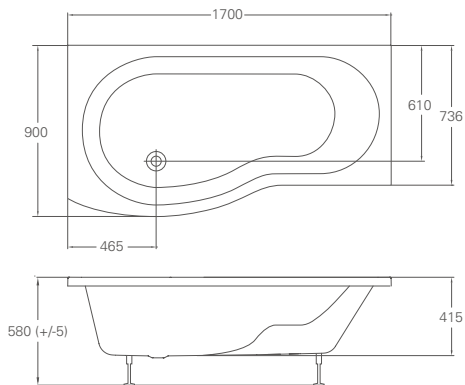

EcoRound Baths & Panels

Showering

Left Hand Baths

Length (L)	Width (W)	Bath Code	Bath Price	Front Panel Code	Front Panel Price	End Panel Code	End Panel Price
150	81/74*	R19 LH	£359	R20F	£129	R20E	£69
170	90/74*	R21 LH	£359	R22F	£129	R20E	£69

Right Hand Baths

Length (L)	Width (W)	Bath Code	Bath Price	Front Panel Code	Front Panel Price	End Panel Code	End Panel Price
150	81/74*	R20 RH	£359	R20F	£129	R20E	£69
170	90/74*	R22 RH	£359	R22F	£129	R20E	£69

*90cm at the widest, 74cm at the narrowest point.

- Compatible wastes CW8
- Compatible shower screens EcoCurve bath screen on this page
- Compatible bath grips R37, R30 (placement should be away from the screen)
- Overflow pre-drilled
- Acrylic panels are fully reinforced with GRP