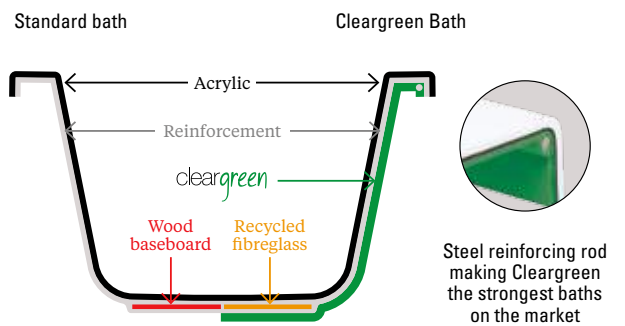

## SATURN

Saturn modern bath, page 118

**SUSTAIN SINGLE ENDED BATH - SQUARE**

The Sustain provides a square internal shape for those preferring the more geometric and angular look. With the taps situated at one end of the bath, this is a great option to place into corners or against a wall.