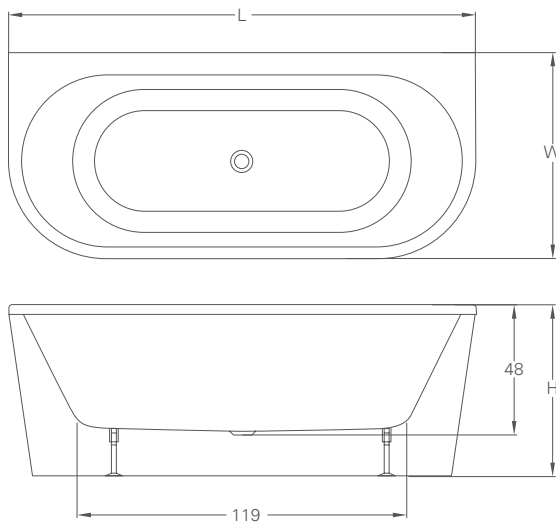

### Saturn modern bath

Bath	M4N	£525
Surround	M4B	£424
Complete bath		£949

Size	L: 169, W: 75, H: 63	
Weight empty	31 kg	
Material	TSFR	
Tap hole option	0, 1, 2 (supplied un-drilled)	
Compatible bath grips	R30, R37	
Compatible wastes	CW8, see p117	
Compatible overflow	Hole pre-drilled	