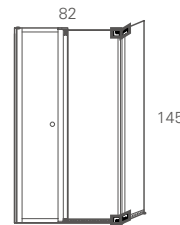

with access panel