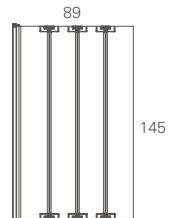

Shower screens

Bathscreen with fixed panel

3M coating as standard
(Can be fitted to either left or right hand baths)

D: 2, W: 85, H: 145
Screen thickness: 6mm

Code: BS2 Price: £299

Bathscreen with access panel

3M coating as standard
(Can be fitted to either left or right hand baths)

D: 2, W: 85, H: 145
Screen thickness: 6mm

Code: BS3 Price: £399

Three-panel bathscreen

3M coating as standard
(Can be fitted to either left or right hand baths)

D: 2, W: 118, H: 145
Screen thickness: 5mm

Code: BS4 Price: £369

Four-panel bathscreen

3M coating as standard
(Can be fitted to either left or right hand baths)

D: 2, W: 88, H: 145
Screen thickness: 5mm

Code: BS5 Price: £369