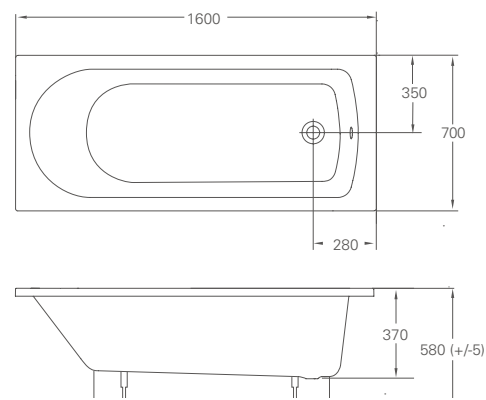

Reuse bath, page 121

Reuse Baths & Panels

Single ended - Rounded internal

Length (L)	Width (W)	Bath Code	Bath Price	Front Panel Code	Front Panel Price	End Panel Code	End Panel Price
150	70	R11	£369	R23F	£149	R27E	£69
150	75	R51	£369	R23F	£149	R28E	£69
160	70	R12	£369	R24F	£149	R27E	£69
170	70	R13	£349	R25F	£149	R27E	£69
170	75	R52	£449	R25F	£149	R27E	£69
170	80	R44	£449	R25F	£149	R29E	£69
180	75	R14	£449	R26F	£149	R28E	£69

Compatible wastes CW8
Compatible shower screens BS1, BS2, BS3, BS4, BS5
Compatible bath grips R37, R30
Overflow pre-drilled
Acrylic panels are fully reinforced with GRP