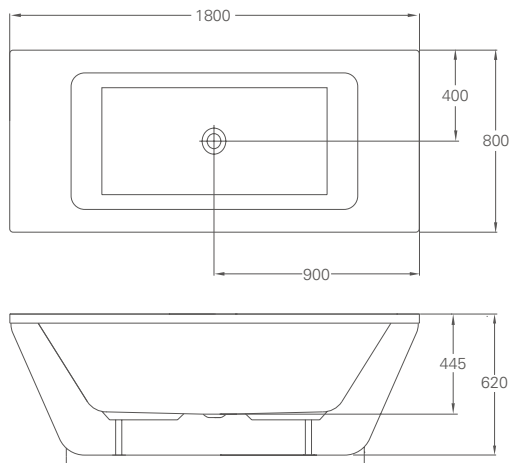

Freefortis double-ended free-standing bath & surround		
Bath	R35	£525
Surround	R36	£424
Complete bath		£949

Size	L: 180, W: 80, H: 62
Weight empty	54 kg
Material	TSFR
Tap hole option	0, 1, 2 (supplied un-drilled)
Compatible bath grips	R30, R37
Compatible wastes	CW8
Compatible overflow	Hole pre-drilled

Bath Grips

Luxury bath grips (pair)
For use on all rectangular baths
D: 3, W: 27, H: 7
Weight: 1.9kg
Finish: Chrome
Code: R30 Price: £69

Standard bath grips (pair)
For use on all rectangular baths
D: 2, W: 22, H: 4
Weight: 0.4kg
Finish: Chrome
Code: R37 Price: £29