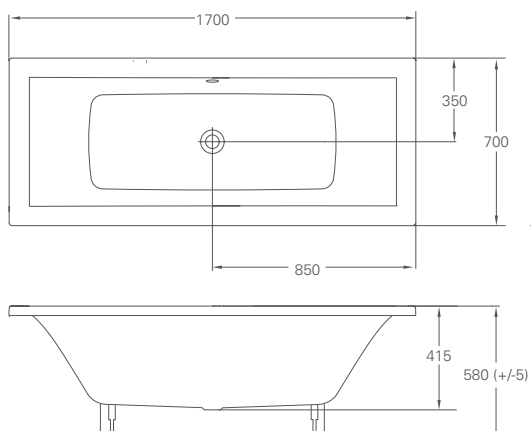

Enviro bath, page 123

Enviro Baths & Panels

Double ended - Square internal

Length (L)	Width (W)	Bath Code	Bath Price	Front Panel Code	Front Panel Price	End Panel Code	End Panel Price
170	70	R1	£359	R25F	£149	R27E	£69
170	75	R2	£399	R25F	£149	R28E	£69
170	80	R41	£449	R25F	£149	R29E	£69
180	80	R3	£449	R26F	£149	R29E	£69

Compatible wastes CW8
Compatible shower screens BS1, BS2, BS3, BS4, BS5
Compatible bath grips R37, R30
Overflow pre-drilled
Acrylic panels are fully reinforced with GRP