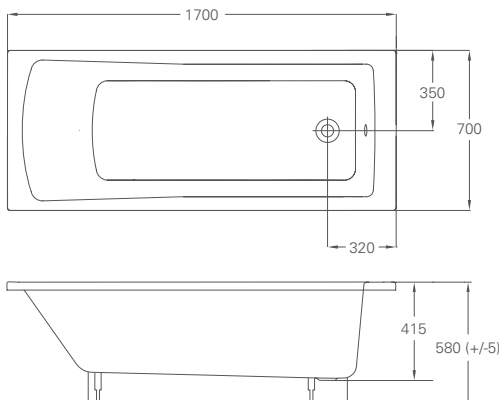

Sustain bath, page 120

Sustain Baths & Panels

Single-ended - Square internal

Length (L)	Width (W)	Bath Code	Bath Price	Front Panel Code	Front Panel Price	End Panel Code	End Panel Price
160	70	R4	£319	R24F	£149	R27E	£69
170	70	R5	£309	R25F	£149	R27E	£69
170	75	R6	£369	R25F	£149	R28E	£69
170	80	R42	£449	R25F	£149	R29E	£69
180	80	R7	£449	R26F	£149	R29E	£69

Compatible wastes CW8
Compatible shower screens BS1, BS2, BS3, BS4, BS5
Compatible bath grips R37, R30
Overflow pre-drilled
Acrylic panels are fully reinforced with GRP