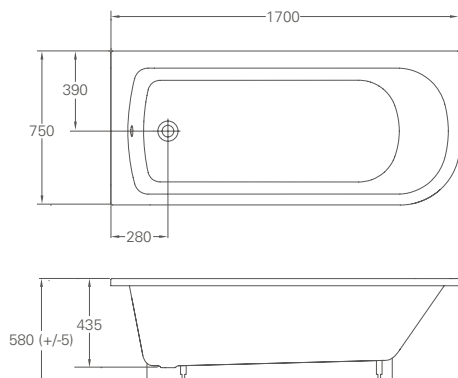

Single panel bathscreen

3M coating as standard
(Can be fitted to either left or right hand baths)
D: 2, W: 85, H: 145
Screen thickness: 6mm
Code: BS1 Price: £199

Viride Baths & Panels

Off-set

Left Hand Baths

Right Hand Baths

Length (L)	Width (W)	Bath Code	Bath Price	Panel Code	Panel Price	Bath Code	Bath Price	Panel Code	Panel Price
170	75	R38 LH	£449	R40	£259	R39 RH	£449	R40	£259
180	75	R53 LH	£449	R55	£259	R54 RH	£449	R55	£259

- Compatible wastes CW8
- Compatible shower screens BS1, BS2, BS3, BS4, BS5
- Compatible bath grips R37, R30
- Overflow pre-drilled
- Acrylic panels are fully reinforced with GRP