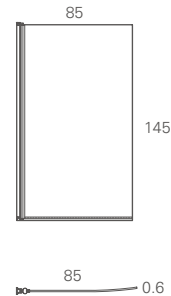

EcoCurve Baths & Panels

Showering

Left Hand Baths

Length (L)	Width (W)	Bath Code	Bath Price	Front Panel Code	Front Panel Price	End Panel Code	End Panel Price
170	75/50*	R15 LH	£399	R16F	£149	R16E	£69

Right Hand Baths

Length (L)	Width (W)	Bath Code	Bath Price	Front Panel Code	Front Panel Price	End Panel Code	End Panel Price
170	75/50*	R16 RH	£399	R16F	£149	R16E	£69

EcoCurve bathscreen

3M coating as standard
(Can be fitted to either left or right hand baths)

D: 2, W: 85, H: 145
Screen thickness: 6mm
Code: BS6 Price: £259

*75cm at the widest, 50cm at the narrowest point.

- Compatible wastes CW8
- Compatible shower screens EcoCurve bath screen on this page
- Compatible bath grips R37, R30 (placement should be away from the screen)
- Overflow pre-drilled
- Acrylic panels are fully reinforced with GRP