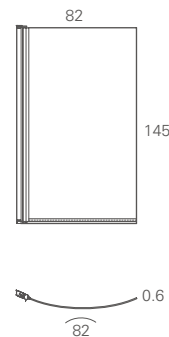

EcoRound bathscreen

3M coating as standard
(Can be fitted to either left or right hand baths)
D: 2, W: 82, H: 145
Screen thickness: 6mm
Code: BS7 Price: £259