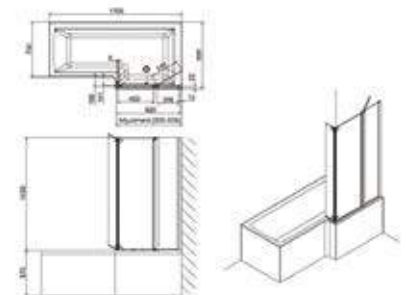

EcoSquare Baths & Panels

Showering

Left Hand Baths

Length (L)	Width (W)	Bath Code	Bath Price	Front Panel Code	Front Panel Price	End Panel Code	End Panel Price
170	85/70*	R17 LH	£399	R18F	£129	R27E	£69

Right Hand Baths

Length (L)	Width (W)	Bath Code	Bath Price	Front Panel Code	Front Panel Price	End Panel Code	End Panel Price
170	85/70*	R18 RH	£399	R18F	£129	R27E	£69

*85cm at the widest, 70cm at the narrowest point.

EcoSquare bathscreen with access panel

3M coating as standard
Screen thickness: 6mm

D: 18, W: 82, H: 145

Code: BS8L (Left hand) Price: £499

Code: BS8R (Right hand) Price: £499

- Compatible wastes CW8
- Compatible shower screens EcoSquare bath screen on this page
- Compatible bath grips R37, R30 (placement should be away from the screen)
- Overflow pre-drilled
- Acrylic panels are fully reinforced with GRP