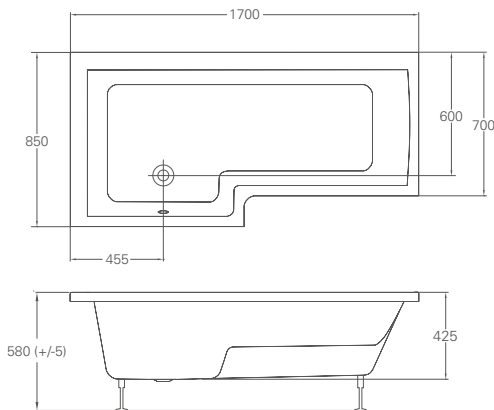

Showering baths

10 YEAR GUARANTEE
ON ALL OUR BATHS
See website for details
www.brittonbathrooms/home/guarantee

ECOSQUARE

EcoSquare Baths & Panels

Showering

Left Hand Baths

Length (L)	Width (W)	Bath Code	Bath Price	Front Panel Code	Front Panel Price	End Panel Code	End Panel Price
170	85/70*	R17 LH	£399	R18F	£129	R27E	£69

Right Hand Baths

Length (L)	Width (W)	Bath Code	Bath Price	Front Panel Code	Front Panel Price	End Panel Code	End Panel Price
170	85/70*	R18 RH	£399	R18F	£129	R27E	£69

*85cm at the widest, 70cm at the narrowest point.

EcoSquare bathscreen with access panel

3M coating as standard
Screen thickness: 6mm

D: 18, W: 82, H: 145

Code: BS8L (Left hand) Price: £499

Code: BS8R (Right hand) Price: £499

- Compatible wastes CW8
- Compatible shower screens EcoSquare bath screen on this page
- Compatible bath grips R37, R30 (placement should be away from the screen)
- Overflow pre-drilled
- Acrylic panels are fully reinforced with GRP