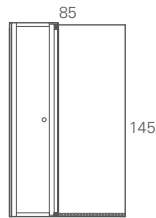

Shower screens

Bathscreen with fixed panel

3M coating as standard
(Can be fitted to either left or right hand baths)

D: 2, W: 85, H: 145
Screen thickness: 6mm

Code: BS2 Price: £299

Bathscreen with access panel

3M coating as standard
(Can be fitted to either left or right hand baths)

D: 2, W: 85, H: 145
Screen thickness: 6mm

Code: BS3 Price: £399

Three-panel bathscreen

3M coating as standard
(Can be fitted to either left or right hand baths)

D: 2, W: 118, H: 145
Screen thickness: 5mm

Code: BS4 Price: £369

Four-panel bathscreen

3M coating as standard
(Can be fitted to either left or right hand baths)

D: 2, W: 88, H: 145
Screen thickness: 5mm

Code: BS5 Price: £369