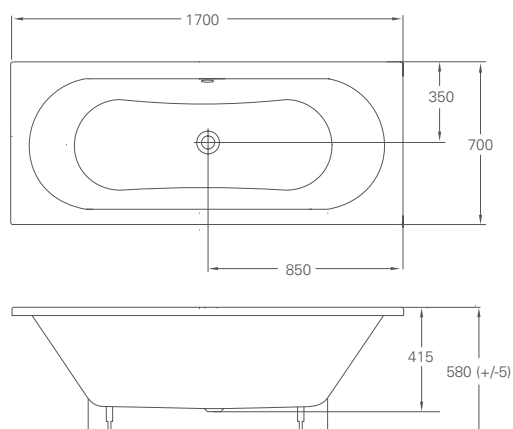

Verde bath, page 124

Verde Baths & Panels

Double ended - Rounded internal

Length (L)	Width (W)	Bath Code	Bath Price	Front Panel Code	Front Panel Price	End Panel Code	End Panel Price
160	75	R45	£369	R24F	£149	R28E	£69
170	70	R8	£369	R25F	£149	R27E	£69
170	75	R9	£399	R25F	£149	R27E	£69
170	80	R43	£449	R25F	£149	R29E	£69
180	75	R46	£449	R26F	£149	R28E	£69
180	80	R10	£449	R26F	£149	R29E	£69
180	90	R47	£499	R26F	£149	R49E	£69
190	80	R48	£499	R50F	£149	R29E	£69

Compatible wastes CW8
Compatible shower screens BS1, BS2, BS3, BS4, BS5
Compatible bath grips R37, R30
Overflow pre-drilled
Acrylic panels are fully reinforced with GRP