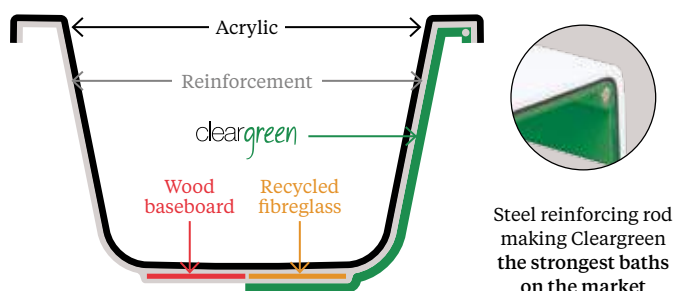

Bathing

Britton offers an extensive collection of free-standing, single or double-ended, off-set and showering baths from the Cleargreen range. Each of the baths are manufactured to produce a greener product using 30% recycled material, built stronger to withstand an enormous weight of 2.3 tonnes.

The baths manufactured in this way also retain heat for 30 minutes longer than a standard bath providing you with a longer, more relaxing bathe. The combination of the unique manufacturing process and steel re-inforcing rods within the bath rims, make Cleargreen baths the most rigid on the market.

For full technical details go to www.brittonbathrooms.com

Looking for a stronger bath?

- > Built stronger to withstand 2.3 tonnes
- > Retains heat 30 minutes longer than a standard bath
- > 10 year guarantee
- > Supplied with galvanised steel leg frame
- > Manufactured from 30% recycled material

Standard bath

Cleargreen Bath