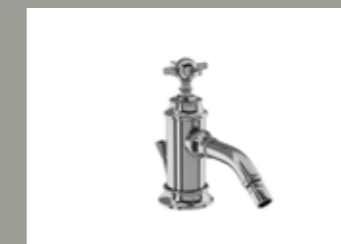

Chrome single lever bidet mixer with pop up waste

W: 65 D: 192 H: 174

Code: ARC13 CHR £249
Chrome lever: ARC67 CHR £69
White lever: ARC65 CHR £69
Black lever: ARC66 CHR £69
Complete price: £318