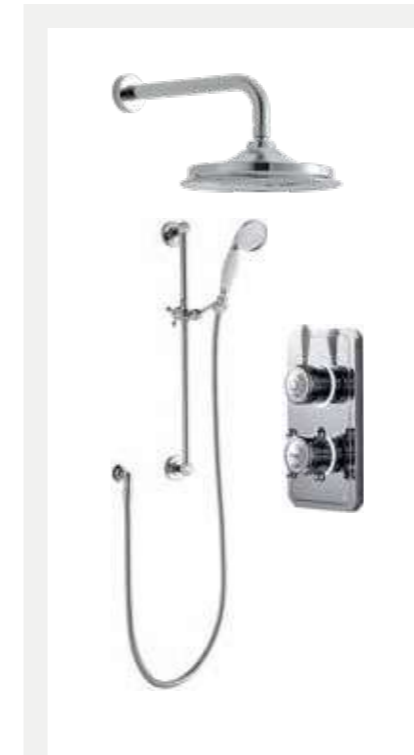

Ceiling arm

High pressure code: TK1CS £845
Low pressure code: TK6CS £1,010

9" Airburst shower head

Ceiling arm

High pressure code: TK1CM £925
Low pressure code: TK6CM £1,090

12" Airburst shower head

Wall arm

High pressure code: TK1L £980
Low pressure code: TK6L £1,145

Ceiling arm

High pressure code: TK1CL £975
Low pressure code: TK6CL £1,140

CLASSIC 1910 DUAL OUTLET SET

Dual outlet digital processor
Traditional trim kit
Wall arm
9" AirBurst shower head
Traditional slide bar kit