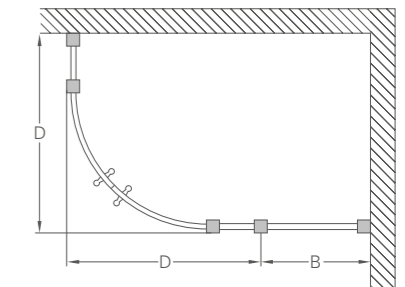

Shower tray prices exclude waste
Code: Z1205 Price: £10

OFFSET QUADRANTS

Right hand

Left hand

Size*	Adjustment min-max	Enclosure code	Enclosure price	Tray code	Tray price	Complete price
800 x 1000 Left hand	730 - 790 970 - 990	BU41 (C22 + C15)	£998	Z1199	£134	£1,132
800 x 1000 Right hand	770 - 790 970 - 990	BU41 (C22 + C15)	£998	Z1200	£134	£1,132
800 x 1200 Left hand	770 - 790 1170 - 1190	BU91 (C22 + C17)	£1,078	Z1201	£162	£1,240
800 x 1200 Right hand	770 - 790 1170 - 1190	BU91 (C22 + C17)	£1,078	Z1202	£162	£1,240
900 x 1200 Left hand	870 - 890 1170 - 1190	BU42 (C23 + C16)	£1,048	Z1203	£167	£1,215
900 x 1200 Right hand	870 - 890 1170 - 1190	BU42 (C23 + C16)	£1,048	Z1204	£167	£1,215