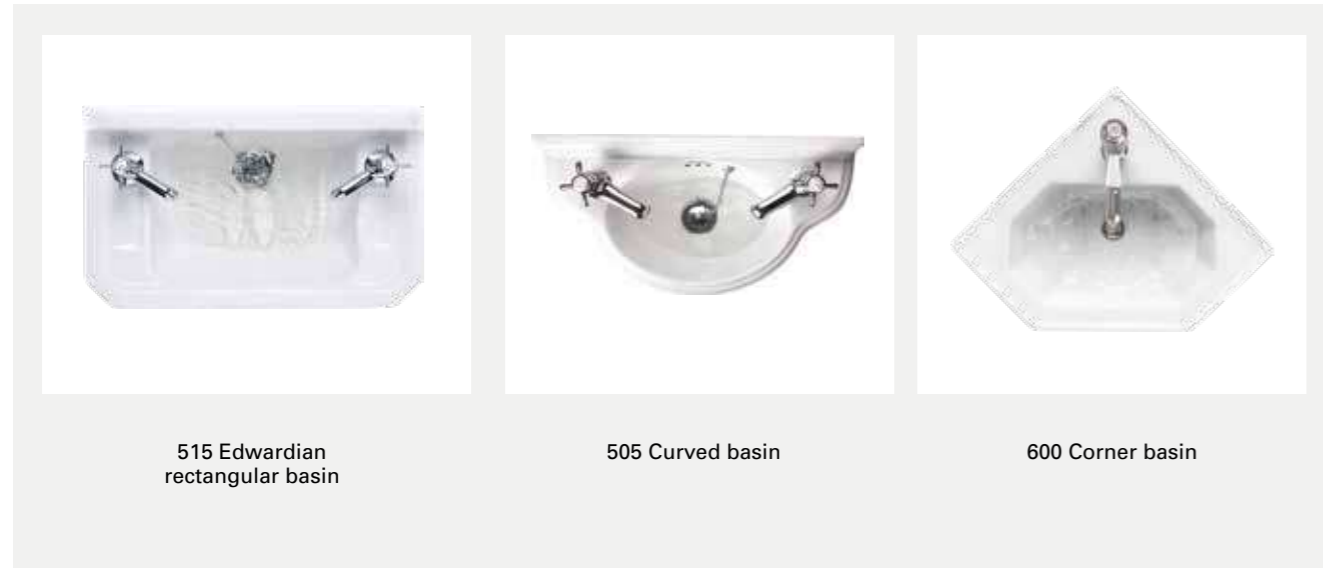

Regal chrome washstand

ONE, TWO, OR THREE TAP HOLE

Select the brassware look you prefer with a choice of 1, 2 or 3 tap hole basins. Simply add 1TH, 2TH or 3TH to the end of your desired basin code. See page 144 to choose your corresponding brassware.

UPSTANDS

Your Georgian marble basin comes with rear and side upstands so you can tailor to your preferred look.

Marble basins are available with no tap hole, 1 tap hole, 2 tap hole or 3 tap hole. To order the correct basin configuration simply replace '' with 0TH, 1TH, 2TH or 3TH. Marble upstands can be installed with rear and side upstands, rear upstand only or no upstand.

CLOAKROOM BASINS

Select your basin shape

515 Edwardian rectangular basin

505 Curved basin

600 Corner basin

515 Edwardian rectangular basin with chrome washstand

W: 515 D: 308 H: 825

Basin: B8* £109
Washstand: T21A CHR £369
Complete price: £478