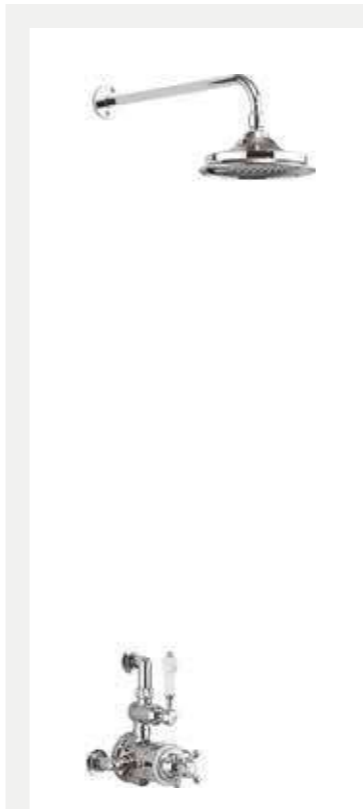

AVON

Exposed thermostatic showers

Thermostatic single function brass valve with independent temperature control

Traditional brass body and Claremont handle with ceramic lever

390mm adjustable fixed shower arm

6", 9", 12" AirBurst shower head

White Ceramic	
AF1S+V16	£518
AF1S+V17	£598
AF1S+V60	£648