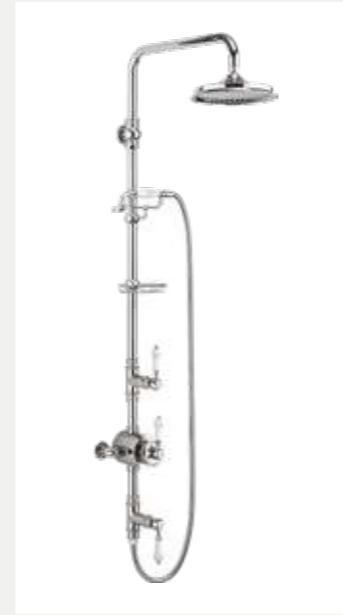

Traditional brass body and Claremont handle with ceramic lever

28mm diameter vertical brass shower riser

450mm adjustable fixed shower arm

Soap basket

6", 9", 12" AirBurst shower head

White Ceramic

BF2S+V16	£1,318
BF2S+V17	£1,398
BF2S+V60	£1,448

Thermostatic dual function brass valve with two independent on / off controls and central temperature control

Traditional brass body, Claremont handle with ceramic lever

Fixed cradle, 1500mm shower hose and handset with ceramic handle