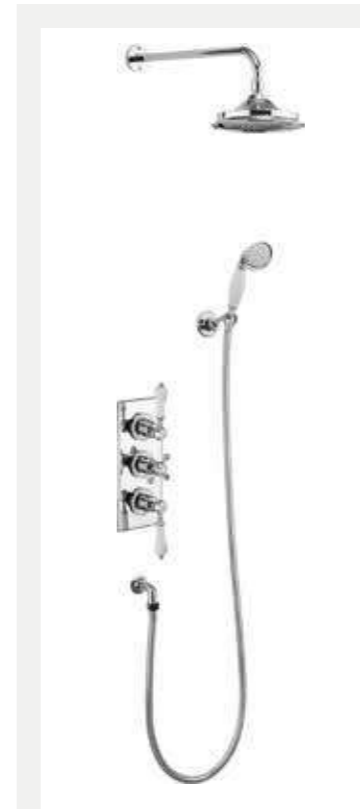

Thermostatic dual function brass valve with two independent on/off controls and central temperature control

Traditional brass faceplate and Claremont handle with ceramic lever

Wall outlet and 1500mm shower hose

Adjustable wall bracket and handset with ceramic handle

390mm adjustable shower arm
6", 9", 12" Airburst shower head

White Ceramic	
TF3S+V16	£818
TF3S+V17	£898
TF3S+V60	£948

Black Ceramic	
TF3S BLA+V16	£818
TF3S BLA+V17	£898
TF3S BLA+V60	£948

THERMOSTATIC SHOWERING

Within the valve there is an automatic adjuster which maintains temperature by adjusting the flow of each supply. This is useful in guarding against the possibility of scalding. If for instance, someone flushes a WC whilst you are showering, the flow of hot water will immediately be closed down to compensate for the reduced cold water flow.

SHOWER VALVE HANDLE OPTIONS

Anglesey single valve
White code: V2 £29
Black code: V2 BLA £61

Birkenhead single valve
White code: V3 £29
Black code: V3 BLA £61