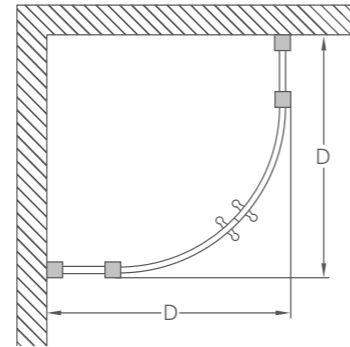

QUADRANTS

Size*	Adjustment min-max	Enclosure code	Enclosure price	Tray code	Tray price	Complete price
800 x 800	770 - 790	BU39 (C22)	£789	Z1192	£115	£904
900 x 900	870 - 890	BU40 (C23)	£799	Z1193	£128	£927

*This indicates depth of matching tray size available for use in a recessed installation. All enclosures are 1950mm high and adjustable up to 20mm from each wall.

All shower posts are constructed from aluminium and can be installed with or without chrome ball header. Safety glass is 8mm thick and 3M™ easy clean coating.

Shower tray prices exclude waste
Code: Z1205 Price: £10