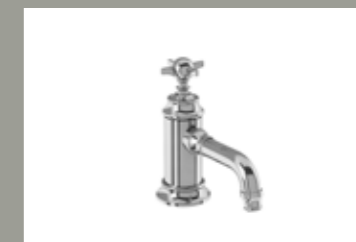

Chrome mini single lever basin mixer without pop up waste

W: 59 D: 137 H: 107

Code: ARC35 CHR £239
Chrome Lever: ARC67 CHR £69
White Lever: ARC65 CHR £69
Black lever: ARC66 CHR £69
Complete price: £308

LEVER OPTIONS

Every piece of Arcade brassware, whether you choose from the elegant lustre of nickel or the high shine of chrome, is available with either crosshead tap heads or levers in corresponding nickel or chrome, serene White ceramic or intense Black ceramic, each with a timeless quality.