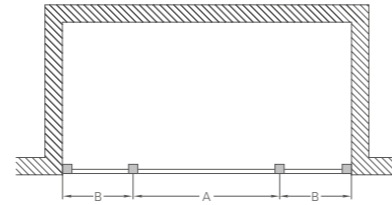

HINGED DOORS & SIDE PANELS