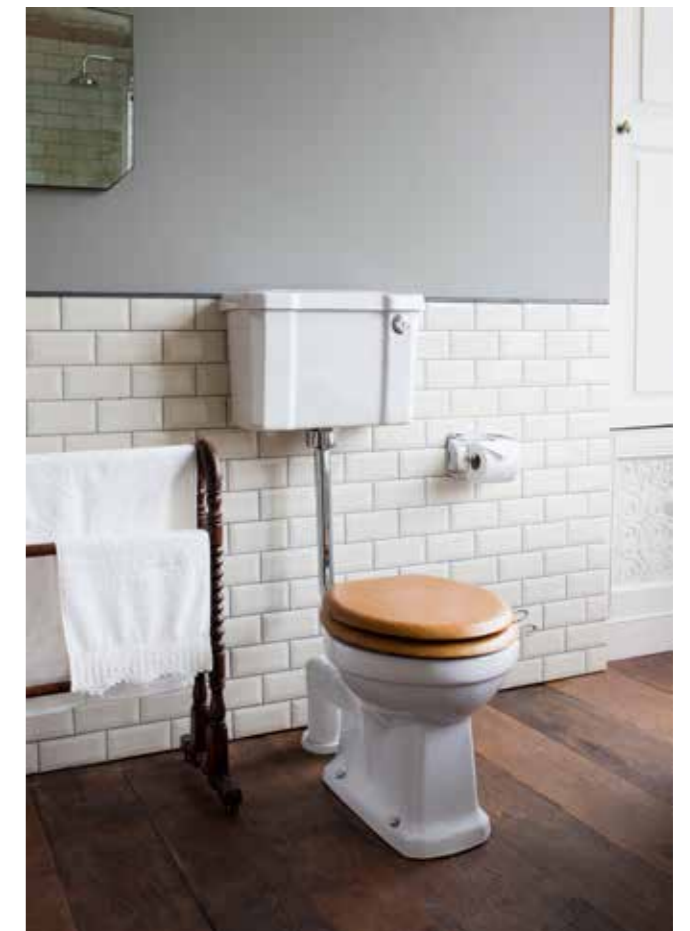

At 480mm high the taller WC pan ensures the knee angle remains at approximately 90 degrees whilst in use, which is the correct seating position. The taller WC provides a more comfortable use for taller people and the elderly whilst ensuring your WC is functional as well as beautiful too.

nanoGLAZE
ceramic that stays cleaner

All WCs have a unique stay-clean NANO Glaze coating, creating an ultra-smooth surface, six times smoother than standard ceramic.

WRAS
Water Regulations Advisory Scheme

All Burlington close-coupled WCs are supplied with dual flush WRAS fittings.

4½L (2½L)

All Burlington WC fittings are factory set at 3L and 6L flush. They can be adjusted on site to flush at 2½L and 4½L.