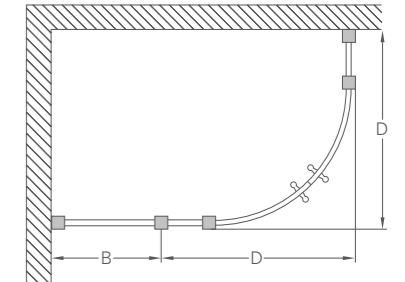

OFFSET QUADRANTS

Right hand