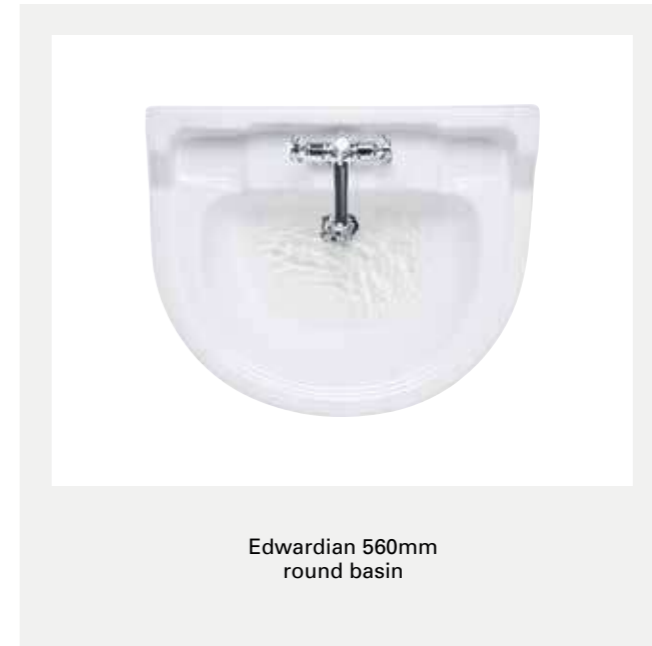

*Edwardian 560mm and 610mm Rectangular basins are available with regal pedestal P9. Edwardian 800mm and 1200mm basins are available with regal round pedestal P9R as displayed opposite.

*Edwardian Rectangular basins are available with one, two or three tap holes. To order the correct basin configuration simply replace '**' with 1TH, 2TH or 3TH. 3 tap hole basins and the 800mm and 1200mm basin cannot be used with the semi-pedestal.

EDWARDIAN BASINS

Select your basin shape

Edwardian 560mm round basin

Edwardian 560mm rectangular basin shown with semi-pedestal
W: 560 D: 470
Basin: B4* £99
Pedestal: P8 £99
Complete price: £198

Compatible furniture now available for the B4 basin, see page 105.