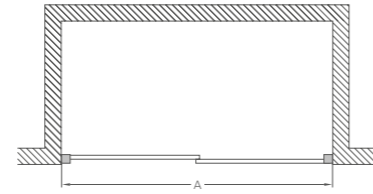

SLIDING DOORS

Sliding door