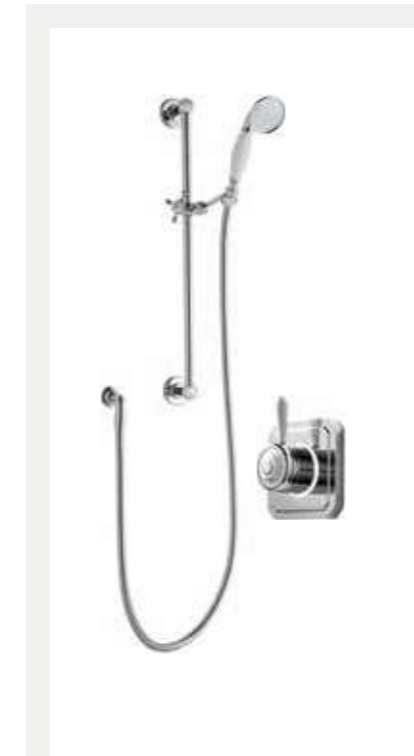

High pressure: TK10 £681
Low pressure: TK11 £846

Remote control (optional)

W: 95 H: 95

Code: TK5 £208

CLASSIC 1910 SINGLE OUTLET SET

Single outlet digital processor
Traditional trim kit
Traditional slide bar kit