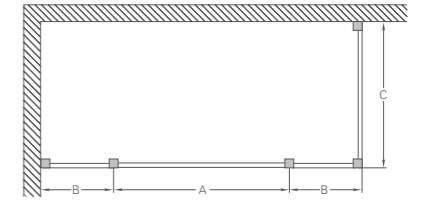

HINGED DOORS & SIDE PANELS

Size*	Adjustment min-max	Enclosure code	Enclosure price	Tray code	Tray price	Complete price
1000 x 700	960 - 1000	BU4 (C20 + C15)	£708	Z1165	£130	£838
1000 x 760	960 - 1000	BU4 (C20 + C15)	£708	Z1166	£130	£838
1000 x 800	960 - 1000	BU4 (C20 + C15)	£708	Z1167	£132	£840
1000 x 900	960 - 1000	BU4 (C20 + C15)	£708	Z1168	£134	£842
1000 x 1000	960 - 1000	BU4 (C20 + C15)	£708	Z1162	£159	£867
1100 x 700	1060 - 1100	BU5 (C20 + C16)	£748	Z1169	£181	£929
1100 x 760	1060 - 1100	BU5 (C20 + C16)	£748	Z1170	£183	£931
1100 x 800	1060 - 1100	BU5 (C20 + C16)	£748	Z1171	£180	£928
1100 x 900	1060 - 1100	BU5 (C20 + C16)	£748	Z1172	£180	£928
1200 x 700	1160 - 1200	BU6 (C20 + C17)	£788	Z1173	£180	£968
1200x 760	1160 - 1200	BU6 (C20 + C17)	£788	Z1174	£160	£948
1200 x 800	1160 - 1200	BU6 (C20 + C17)	£788	Z1175	£160	£948
1200 x 900	1160 - 1200	BU6 (C20 + C17)	£788	Z1176	£165	£953
1400 x 800	1360 - 1400	BU7 (C20 + C16 + C16)	£997	Z1177	£225	£1,222
1400 x 900	1360 - 1400	BU7 (C20 + C16 + C16)	£997	Z1178	£227	£1,224
1500 x 700	1460 - 1500	BU8 (C21 + C16 + C16)	£997	Z1179	£229	£1,226
1500 x 760	1460 - 1500	BU8 (C21 + C16 + C16)	£997	Z1180	£233	£1,230
1500 x 800	1460 - 1500	BU8 (C21 + C16 + C16)	£997	Z1181	£233	£1,230
1600 x 700	1560 - 1600	BU9 (C20 + C16 + C16)	£997	Z1182	£236	£1,233
1700 x 700	1560 - 1700	BU10 (C21 + C16 + C16)	£1,047	Z1183	£266	£1,313
1700 x 760	1660 - 1700	BU10 (C21 + C16 + C16)	£1,047	Z1184	£277	£1,324
1700 x 800	1660 - 1700	BU10 (C21 + C16 + C16)	£1,047	Z1185	£284	£1,331

*This indicates depth of matching tray size available for use in a recessed installation. All enclosures are 1950mm high and adjustable up to 20mm from each wall.

All shower posts are constructed from aluminium and can be installed with or without chrome ball header. Safety glass is 8mm thick and 3M™ easy clean coating.

Shower tray prices exclude waste
Code: Z1205 Price: £10

Size*	Adjustment min-max	Enclosure code	Enclosure price	Tray code	Tray price	Complete price
1000 x 760	730 - 750 970 - 990	BU19 (C20 + C15 + C12)	£1,057	Z1166	£130	£1,187
1000 x 800	770 - 790 970 - 990	BU20 (C20 + C15 + C13)	£1,057	Z1167	£132	£1,189
1000 x 900	870 - 890 970 - 990	BU21 (C20 + C15 + C14)	£1,087	Z1168	£134	£1,191
1100 x 760	730 - 750 1070 - 1090	BU23 (C20 + C16 + C12)	£1,097	Z1170	£183	£1,280
1100 x 800	770 - 790 1070 - 1090	BU24 (C20 + C16 + C13)	£1,097	Z1171	£180	£1,277
1100 x 900	870 - 890 1070 - 1090	BU25 (C20 + C16 + C14)	£1,127	Z1172	£180	£1,307
1200 x 760	730 - 750 1170 - 1190	BU27 (C20 + C17 + C12)	£1,137	Z1174	£160	£1,297
1200 x 800	770 - 790 1170 - 1190	BU28 (C20 + C17 + C13)	£1,137	Z1175	£160	£1,297
1200 x 900	870 - 890 1170 - 1190	BU29 (C20 + C17 + C14)	£1,167	Z1176	£165	£1,332
1400 x 800	770 - 790 1370 - 1390	BU30 (C20 + C16 + C16 + C13)	£1,346	Z1177	£225	£1,571
1400x 900	870 - 890 1370 - 1390	BU31 (C20 + C16 + C16 + C14)	£1,376	Z1178	£227	£1,603
1500 x 760	730 - 750 1470 - 1490	BU33 (C21 + C16 + C16 + C12)	£1,396	Z1180	£233	£1,629
1500 x 800	770 - 790 1470 - 1490	BU34 (C21 + C16 + C16 + C13)	£1,396	Z1181	£233	£1,629
1700 x 760	730 - 750 1670 - 1690	BU37 (C21 + C17+ C17 + C12)	£1,476	Z1184	£277	£1,753
1700 x 800	770 - 790 1670 - 1690	BU38 (C21 + C17+ C17 + C13)	£1,476	Z1185	£284	£1,760