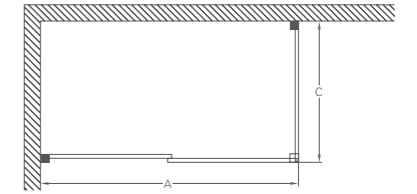

SLIDING DOORS WITH SIDE PANELS

Sliding door with side panel