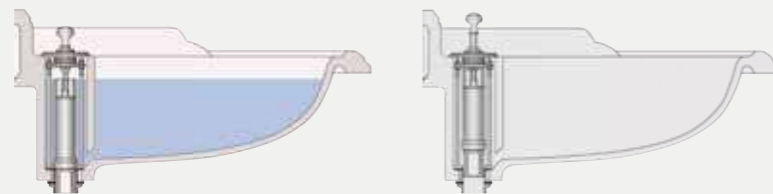

Available with the Classic collection as a two tap hole configuration

The benefit of invisible overflow is that the ceramic of the beautiful basins is un-interrupted with no requirement for a plug or external waste. Simply pull the lever to drain water. Pair with the elegant and beautiful Arch basin mixer allowing you to mix hot and cold water.