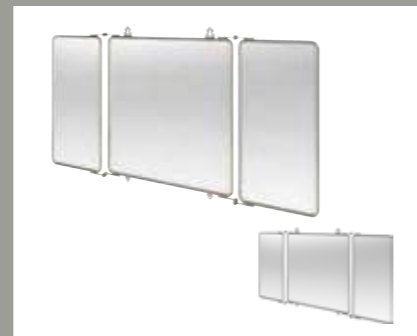

Three fold bathroom mirror with nickel/chrome plated brass frame

W: 1143 D: 30 H: 600

Nickel: ARCA45 NKL £1,029
Chrome: ARCA45 CHR £1,029