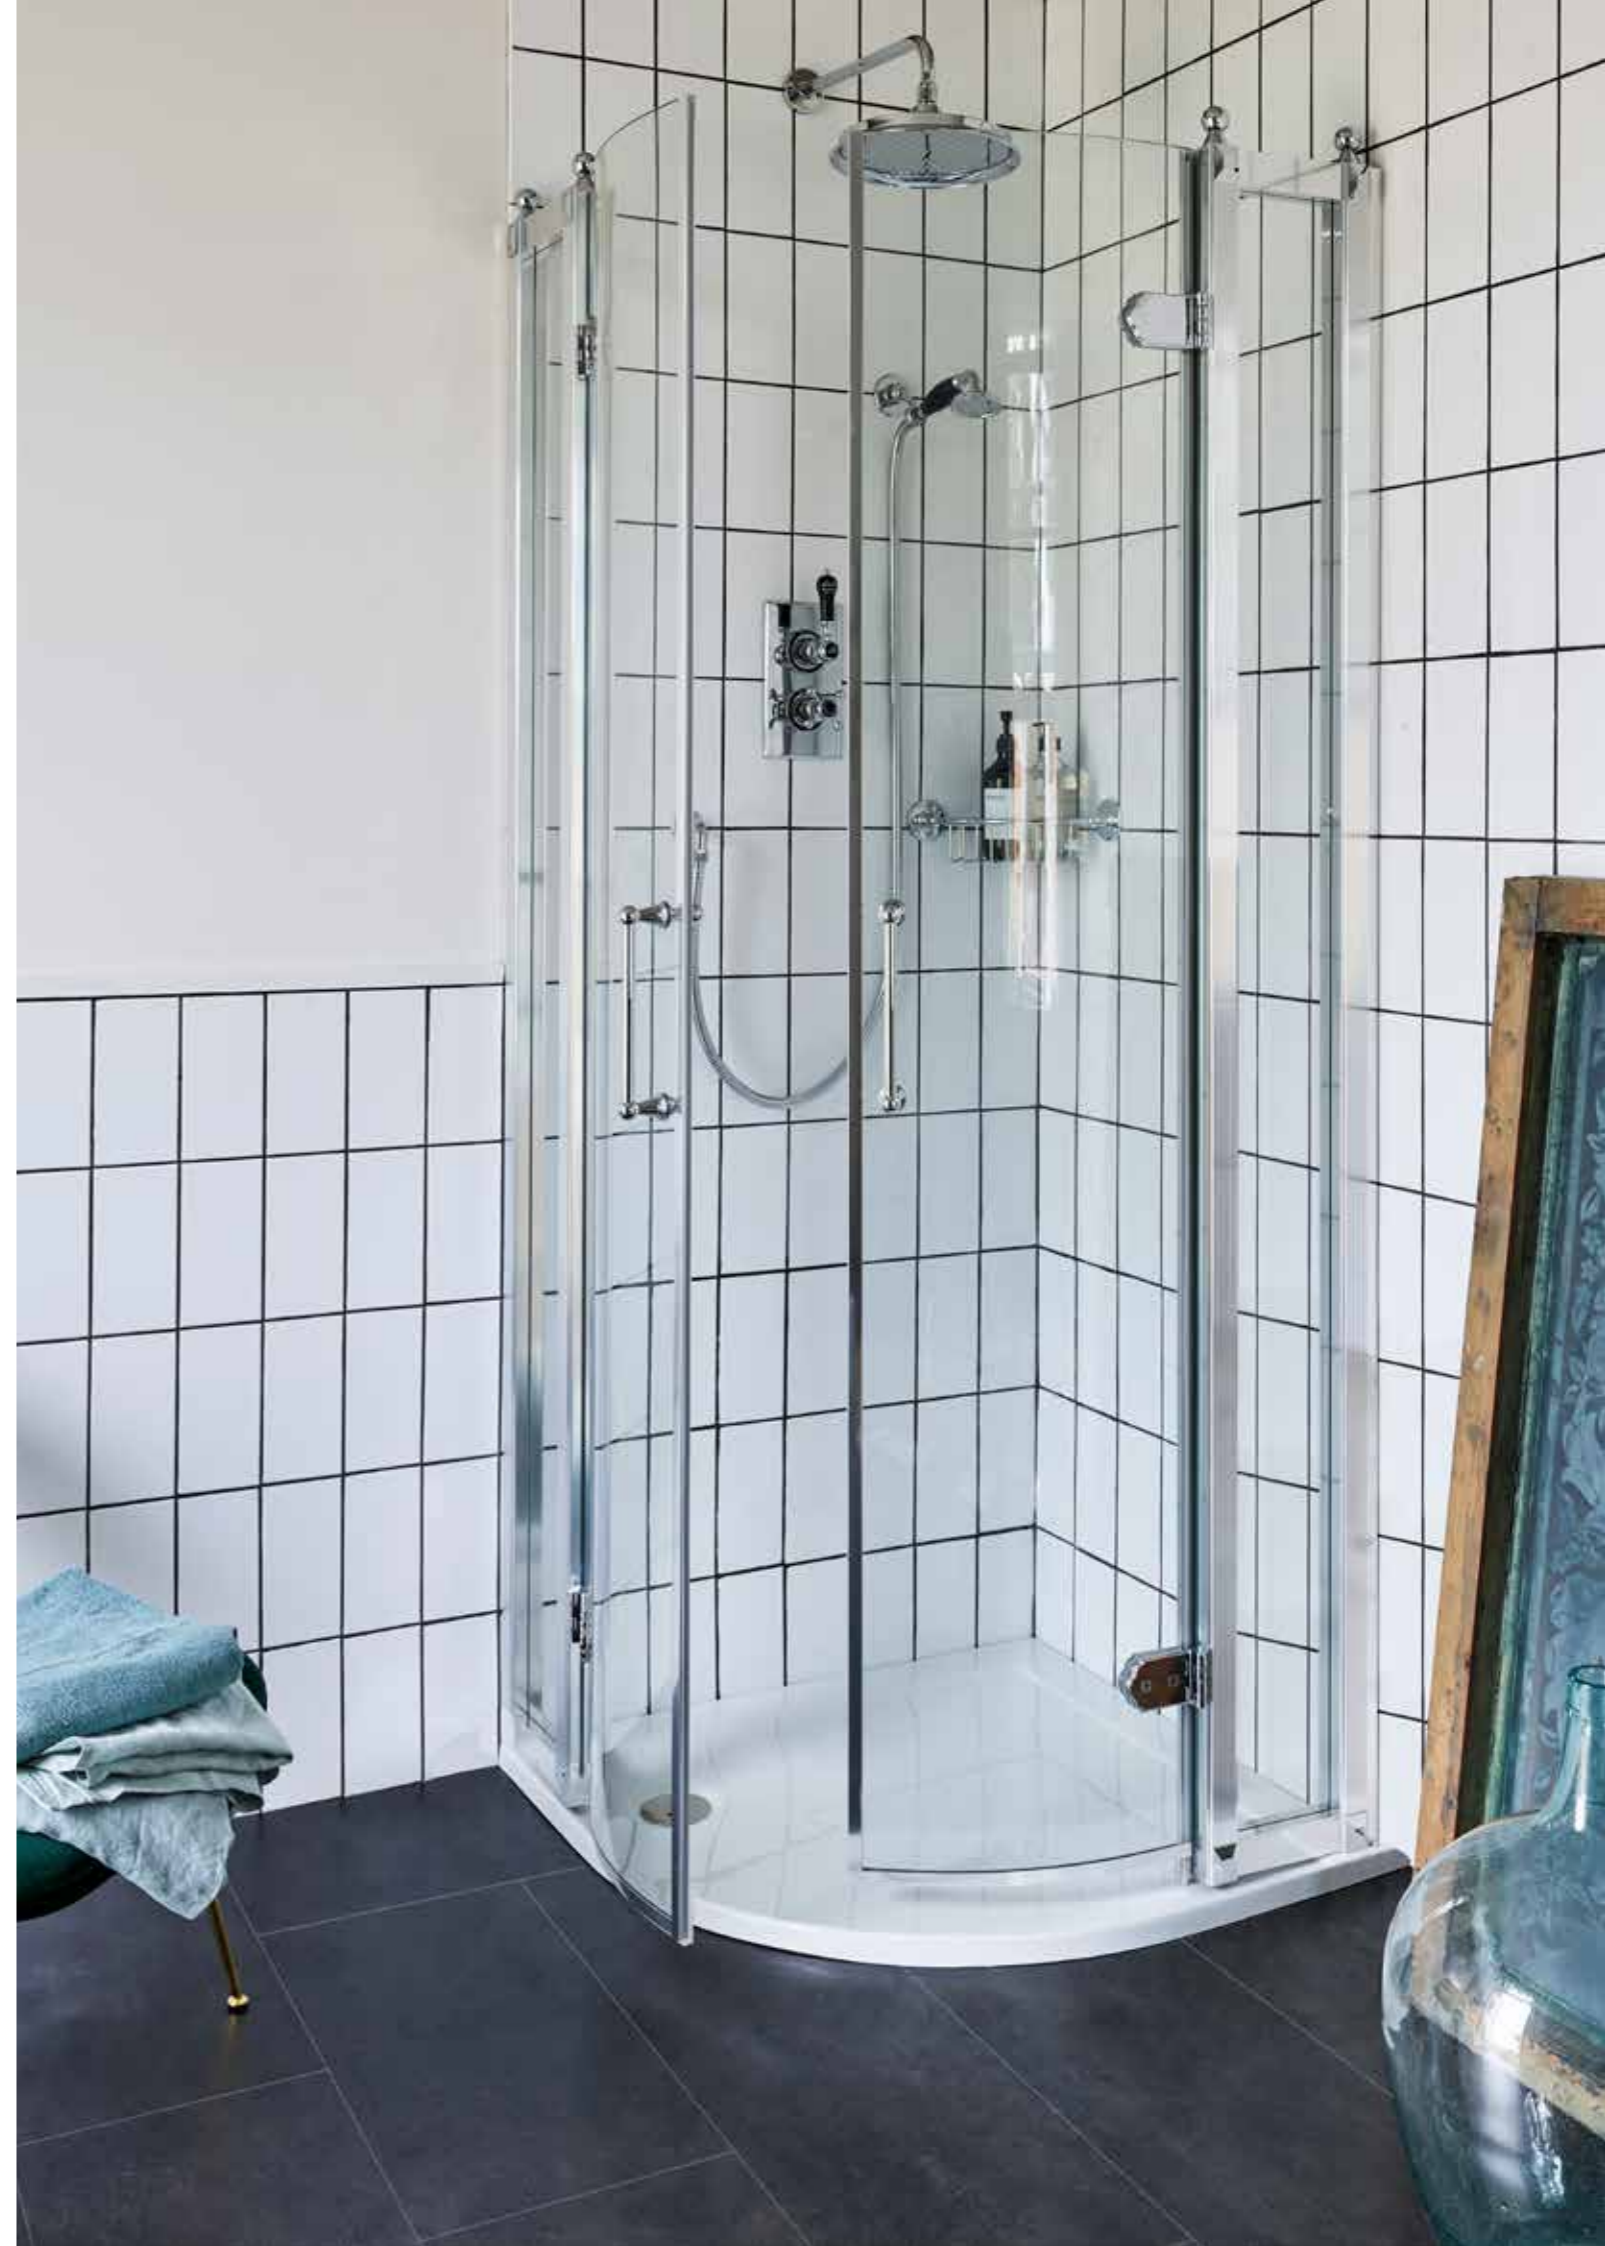

Crosshead

Lever

White Ceramic Lever

Matt Black Ceramic Lever

SHOWERING

The Burlington range of showers provides extensive options for you to create a showering solution for your own bespoke setting. Whether you prefer showering over a bath or within an enclosure, our range of thermostatic valves offer safe and controllable showering for the entire family. Digital showering with Classic 1910 styling provide the ultimate showering experience with visual temperature control and the option of remote control. Partner either with a wide range of enclosure styles from hinged or sliding doors to quadrant enclosures, each with corresponding trays with superior strength, the best grade in non-slip technology and an anti-bacterial coating as standard.