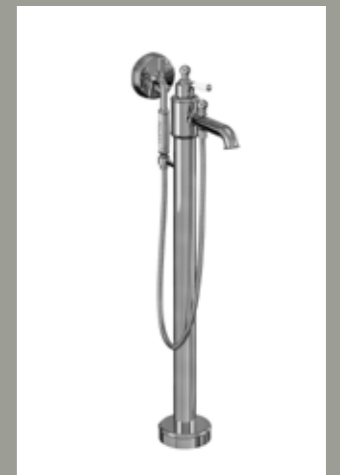

Chrome single lever bath shower filler, floor-mounted inc. floor mounting kit

W: 120 D: 373 H: 825-907

Code: ARC20 CHR £949

Matt black ceramic tap lever now available for this bath filler, order separately ARC69 CHR £69

LEVER OPTIONS

Every piece of Arcade brassware, whether you choose from the elegant lustre of nickel or the high shine of chrome, is available with either crosshead tap heads or levers in corresponding nickel or chrome, serene White ceramic or intense Black ceramic, each with a timeless quality.