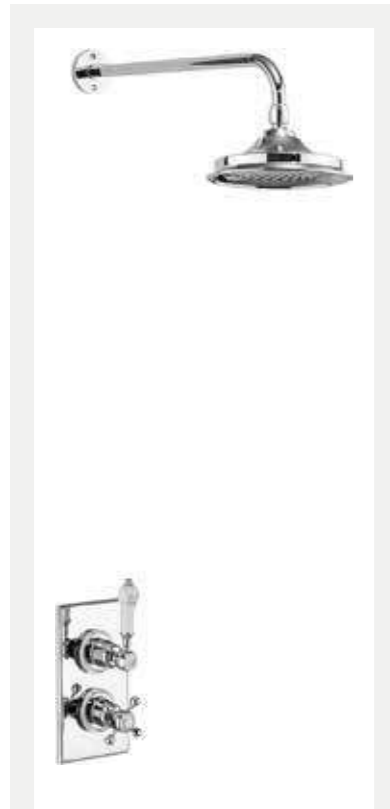

TRENT

Concealed thermostatic showers

Thermostatic single function brass valve with independent temperature control

Traditional brass faceplate and Claremont handle with ceramic lever

390mm adjustable fixed shower arm

6", 9", 12" Airburst shower head

White Ceramic	
TF1S+V16	£518
TF1S+V17	£598
TF1S+V60	£648

Black Ceramic	
TF1S BLA+V16	£518
TF1S BLA+V17	£598
TF1S BLA+V60	£648