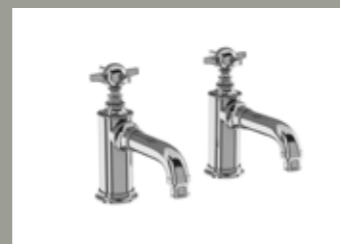

Chrome basin pillar taps

W: 239 D: 161 H: 150

Code: ARC17 CHR £249
Chrome lever: ARC67 CHR £69
White lever: ARC65 CHR £69
Black lever: ARC66 CHR £69
Complete price: £318