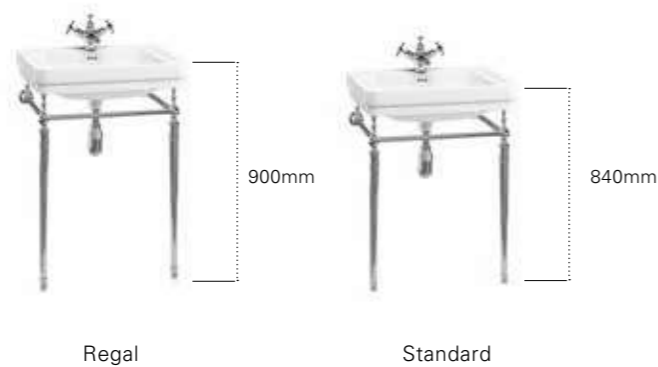

Cloakroom

A choice of traditionally designed cloakroom basins to achieve a consistent look throughout the home.

BASIN OPTIONS

Burlington Regal pedestals are higher than standard pedestals, making them more comfortable for taller people, the elderly or those prone to back pain.

	Standard	Regal
Classic	860mm	920mm
Victorian	840mm	900mm
Edwardian	840mm	900mm
Contemporary	840mm	900mm

WASHSTAND OPTIONS

Our chrome washstands are also available in a Regal height and are compatible with Classic, Edwardian, Victorian, Contemporary, Cloakroom and Georgian basins. With an increased height of 60mm, they provide an ergonomic use for taller people and those who need it.