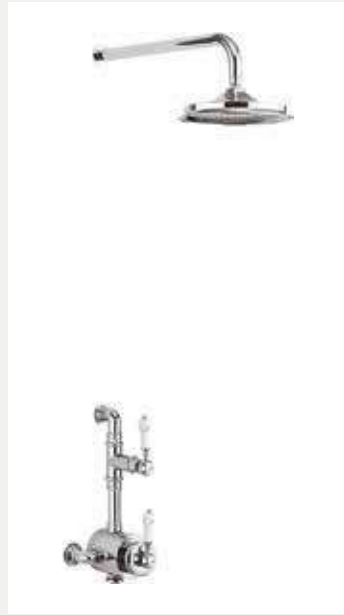

STOUR

Exposed thermostatic showers

Thermostatic single function brass valve with independent temperature control

Traditional brass body and Claremont handle with ceramic lever

6", 9", 12" AirBurst shower head

White Ceramic

BF1S+V16	£1,118
BF1S+V17	£1,198
BF1S+V60	£1,248