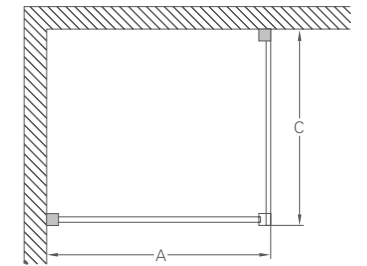

HINGED DOORS & SIDE PANELS

Size*	Adjustment min-max	Enclosure code	Enclosure price	Tray code	Tray price	Complete price
760 x 760	720 - 760	BU1 (C19)	£449	Z1159	£98	£547
800 x 800	760 - 800	BU2 (C20)	£499	Z1160	£111	£610
900 x 760	860 - 900	BU3 (C21)	£549	Z1163	£125	£674
900 x 800	860 - 900	BU3 (C21)	£549	Z1164	£128	£677
900 x 900	860 - 900	BU3 (C21)	£549	Z1161	£121	£670
900 x 1200	860 - 900	BU3 (C21)	£549	Z1176	£165	£714

*This indicates depth of matching tray size available for use in a recessed installation. All enclosures are 1950mm high and adjustable up to 20mm from each wall.

All shower posts are constructed from aluminium and can be installed with or without chrome ball header. Safety glass is 8mm thick and 3M™ easy clean coating.

Shower tray prices exclude waste
Code: Z1205 Price: £10

Size*	Adjustment min-max	Enclosure code	Enclosure price	Tray code	Tray price	Complete price
760 x 760	730 - 750	BU11 (C19 + C12)	£798	Z1159	£98	£896
760 x 900	730 - 750 870 - 890	BU12 (C19 + C14)	£828	Z1163	£125	£953
800 x 800	770 - 790	BU13 (C20 + C13)	£848	Z1160	£111	£959
800 x 900	770 - 790 870 - 890	BU14 (C20 + C14)	£878	Z1164	£128	£1,006
900 x 760	730 - 750 870 - 890	BU15 (C21 + C12)	£898	Z1163	£125	£1,023
900 x 800	770 - 790 870 - 890	BU16 (C21 + C13)	£898	Z1164	£128	£1,026
900 x 900	870 - 900	BU17 (C21 + C14)	£928	Z1161	£121	£1,049

*This indicates depth of matching tray size available for use in a recessed installation. All enclosures are 1950mm high and adjustable up to 20mm from each wall.

All shower posts are constructed from aluminium and can be installed with or without chrome ball header. Safety glass is 8mm thick and 3M™ easy clean coating.

Shower tray prices exclude waste
Code: Z1205 Price: £10