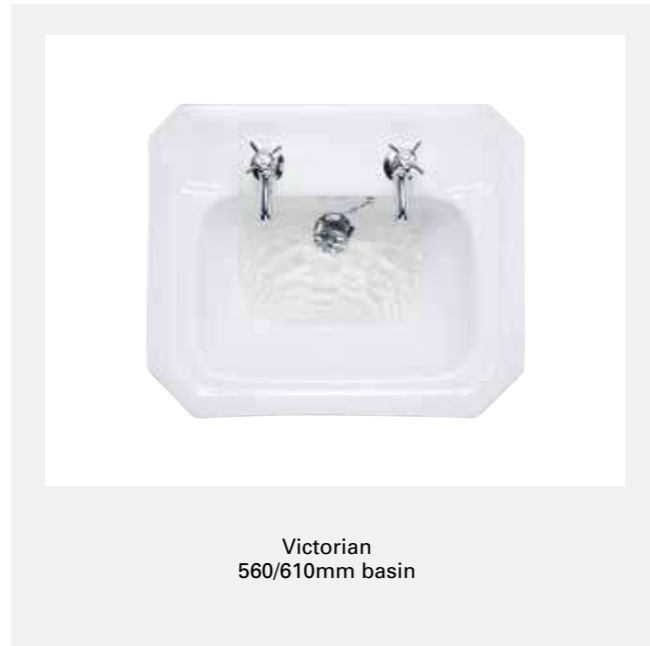

VICTORIAN BASINS

Select your basin shape

Victorian
560/610mm basin

W: 560 D: 470 H: 840

Basin: B2*   £129
Washstand: T22A CHR   £369
Complete price: £498

W: 610 D: 510 H: 840

Basin: B3*   £129
Washstand: T23A CHR   £399
Complete price: £528

OPT FOR A TALLER BASIN INSTALLATION

Basin shapes	Size	Regal pedestal	Regal chrome washstand
Rectangular	560 x 470	P9 £99	T22A CHR+T62 £438
Rectangular	610 x 510	P9 £99	T23A CHR+T62 £468

900mm

900mm

Victorian 560mm
basin shown with
standard pedestal
W: 560 D: 470 H: 840
Basin: B2*   £129
Pedestal: P1   £79
Complete price: £208

Victorian 610mm
basin shown with
standard pedestal
W: 610 D: 510 H: 840
Basin: B3*   £129
Pedestal: P1   £79
Complete price: £208

Victorian 560mm
basin shown with
semi-pedestal
W: 560 D: 470
Basin: B2**   £129
Pedestal: P8   £99
Complete price: £228

Victorian 610mm
basin shown with
semi-pedestal
W: 610 D: 510
Basin: B3**   £129
Pedestal: P8   £99
Complete price: £228