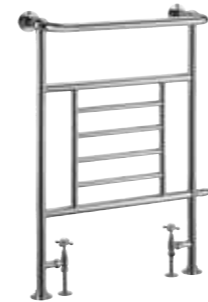

Vincent
W: 642 L: 235 H: 950
Code: R5 CHR   **£499**

Berkeley
W: 642 L: 235 H: 950
Code: R4 CHR   **£499**

Cleaver
W: 642 L: 235 H: 950
Code: R3 CHR   **£499**

Strand
W: 642 L: 390 H: 404
Code: R11 CHR   **£499**