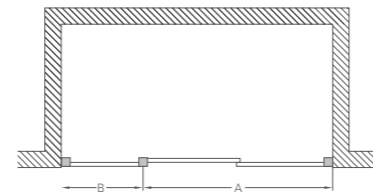

Sliding door with in line panel

SOFT-CLOSE SLIDING DOOR

Size*	Adjustment min-max	Enclosure code	Enclosure price	Tray code	Tray price	Complete price
1100 x 700	1070 - 1090	BU68 (C6S)	£699	Z1169	£181	£880
1100 x 760	1070 - 1090	BU68 (C6S)	£699	Z1170	£183	£882
1100 x 800	1070 - 1090	BU68 (C6S)	£699	Z1171	£180	£879
1100 x 900	1070 - 1090	BU68 (C6S)	£699	Z1172	£180	£879
1200 x 700	1170 - 1090	BU69 (C7S)	£749	Z1173	£180	£929
1200 x 760	1170 - 1090	BU69 (C7S)	£749	Z1174	£160	£909
1200 x 800	1170 - 1090	BU69 (C7S)	£749	Z1175	£160	£909
1200 x 900	1170 - 1090	BU69 (C7S)	£749	Z1176	£165	£914
1400 x 800	1370 - 1390	BU70 (C8S)	£849	Z1177	£225	£1,074
1400 x 800	1370 - 1390	BU70 (C8S)	£849	Z1178	£227	£1,076

*This indicates depth of matching tray size available for use in a recessed installation. All enclosures are 1950mm high and adjustable up to 20mm from each wall.

All shower posts are constructed from aluminium and can be installed with or without chrome ball header. Safety glass is 8mm thick and 3M™ easy clean coating.

Shower tray prices exclude waste
Code: Z1205 Price: £10

SOFT-CLOSE SLIDING DOOR WITH IN LINE PANEL

Size*	Adjustment min-max	Enclosure code	Enclosure price	Tray code	Tray price	Complete price
1000 x 760	730 - 750 970 - 990	BU19 (C20 + C15 + C12)	£1,057	Z1166	£130	£1,187
1000 x 800	770 - 790 970 - 990	BU20 (C20 + C15 + C13)	£1,057	Z1167	£132	£1,189
1000 x 900	870 - 890 970 - 990	BU21 (C20 + C15 + C14)	£1,087	Z1168	£134	£1,221
1100 x 760	730 - 750 1070 - 1090	BU23 (C20 + C16 + C12)	£1,097	Z1170	£183	£1,280
1100 x 800	770 - 790 1070 - 1090	BU24 (C20 + C16 + C13)	£1,097	Z1171	£180	£1,277
1100 x 900	870 - 890 1070 - 1090	BU25 (C20 + C16 + C14)	£1,127	Z1172	£180	£1,307
1100 x 900	730 - 750 1170 - 1190	BU27 (C20 + C17 + C12)	£1,137	Z1174	£160	£1,297