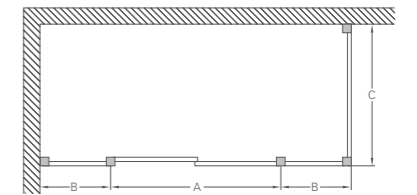

Sliding door with in line and side panel

SOFT-CLOSE SLIDING DOOR WITH SIDE PANEL

Size*	Adjustment min-max	Enclosure code	Enclosure price	Tray code	Tray price	Complete price
1100 x 760	730 - 750 1070 - 1090	BU75 (C6S + C12)	£1,048	Z1170	£183	£1,231
1100 x 800	770 - 790 1070 - 1090	BU76 (C6S + C13)	£1,048	Z1171	£180	£1,228
1100 x 900	870 - 890 1070 - 1090	BU77 (C6S + C14)	£1,078	Z1172	£180	£1,258
1200 x 760	730 - 750 1070 - 1090	BU79 (C7S + C12)	£1,098	Z1174	£160	£1,258
1200 x 800	770 - 790 1070 - 1090	BU80 (C7S + C13)	£1,098	Z1175	£160	£1,258
1200 x 900	870 - 890 1070 - 1090	BU81 (C7S + C14)	£1,128	Z1176	£165	£1,293
1400 x 800	770 - 790 1370 - 1390	BU82 (C8S + C13)	£1,198	Z1177	£225	£1,423
1400 x 900	870 - 890 1370 - 1390	BU83 (C8S + C14)	£1,128	Z1178	£227	£1,355

*This indicates depth of matching tray size available for use in a recessed installation. All enclosures are 1950mm high and adjustable up to 20mm from each wall.

All shower posts are constructed from aluminium and can be installed with or without chrome ball header. Safety glass is 8mm thick and 3M™ easy clean coating.

Shower tray prices exclude waste
Code: Z1205 Price: £10

SOFT-CLOSE SLIDING DOOR WITH IN LINE & SIDE PANEL

Size*	Adjustment min-max	Enclosure code	Enclosure price	Tray code	Tray price	Complete price
1500 x 760	730 - 750 1470 - 1490	BU85 (C7S + C16 + C12)	£1,347	Z1180	£233	£1,580
1500 x 800	770 - 790 1470 - 1490	BU86 (C7S + C16 + C13)	£1,347	Z1181	£233	£1,580
1700 x 760	730 - 750 1670 - 1690	BU89 (C8S + C16 + C12)	£1,447	Z1184	£277	£1,724
1700 x 800	770 - 790 1670 - 1690	BU90 (C8S + C16 + C13)	£1,447	Z1185	£284	£1,731