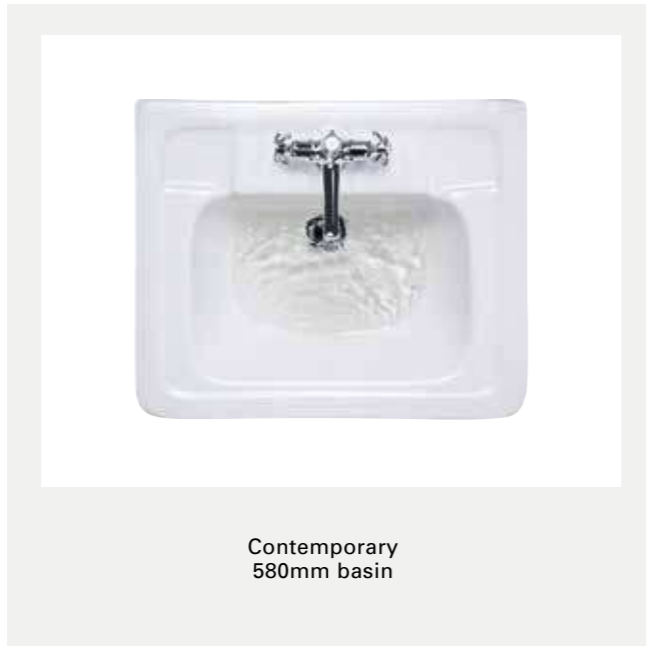

CONTEMPORARY BASINS

Select your basin shape

Contemporary 580mm basin

W: 580 D: 470 H: 840

Basin: B1* £150
Pedestal: P1 £79
Complete price: £229

Contemporary 580mm basin shown with semi-pedestal

W: 580 D: 470

Basin: B1* £150
Pedestal: P8 £99
Complete price: £249

W: 580 D: 470 H: 840

Basin: B1* £150
Washstand: T22A CHR £369
Complete price: £519