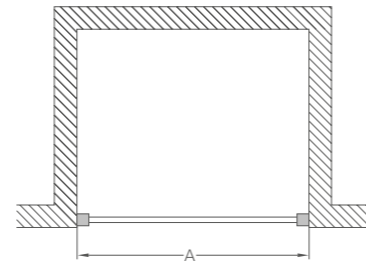

HINGED DOORS