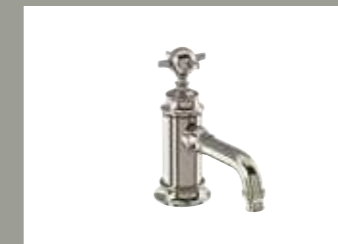

Angled connector for telephone handset, chrome
Code: V62 £29

ARCADE BRASSWARE

Arcade

Brassware

Nickel dual lever basin mixer without pop up waste

W: 200 D: 184 H: 215

Code: ARC14 NKL £299
 Nickel Lever: ARC67 NKL £69
 White Lever: ARC65 NKL £69
 Black lever: ARC66 NKL £69
 Complete price: £368