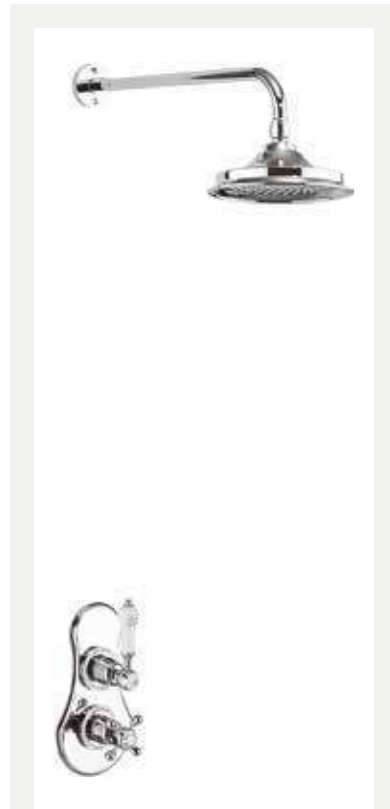

SEVERN

Concealed thermostatic showers

Thermostatic single function brass valve with independent temperature control

Traditional brass faceplate and Claremont handle with ceramic lever

390mm adjustable fixed shower arm

6", 9", 12" AirBurst shower head

White Ceramic	
VF1S+V16	£518
VF1S+V17	£598
VF1S+V60	£648