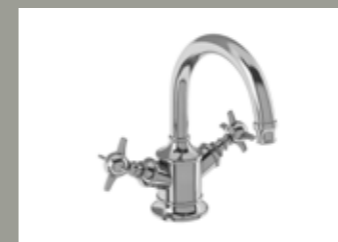

Chrome dual lever basin mixer without pop up waste

W: 200 D: 184 H: 215

Code: ARC14 CHR £299
Chrome Lever: ARC67 CHR £69
White Lever: ARC65 CHR £69
Black lever: ARC66 CHR £69
Complete price: £368