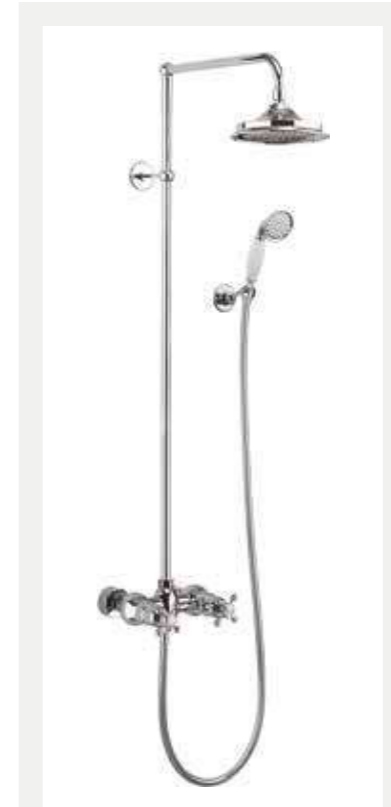

Thermostatic two outlet twin control valve with independent flow diverter and temperature control

Traditional brass body and Claremont handle with ceramic indices

Adjustable wall bracket, 1500mm shower hose and handset with ceramic handle

18mm diameter vertical brass shower riser

355mm adjustable swivel shower arm

6", 9", 12" AirBurst shower head

White Ceramic	
BEF2S+V16	£838
BEF2S+V17	£918
BEF2S+V60	£968
BEF2S.EXT+V16	£907
BEF2S.EXT+V17	£987
BEF2S.EXT+V60	£1,037

Black Ceramic	
BEF2S BLA+V16	£914
BEF2S BLA+V17	£994
BEF2S BLA+V60	£1,044
BEF2S.EXT BLA+V16	£983
BEF2S.EXT BLA+V17	£1,063
BEF2S.EXT BLA+V60	£1,113

ONE WAY WATER

Our non-return valves ensure the flow of water in only one direction, ensuring heating efficiency, preventing siphonage of contaminated water and keeping your shower cartridge in excellent condition for longer.

AIRBURST SHOWER HEADS

By combining air and water, the pressure inside the shower head is increased. The power of a traditional shower head with up to 33% water saved.

SHOWER VALVE HANDLE OPTIONS

Anglesey single valve

White code: V2	£29
Black code: V2 BLA	£61

Birkenhead single valve

White code: V3	£29
Black code: V3 BLA	£61