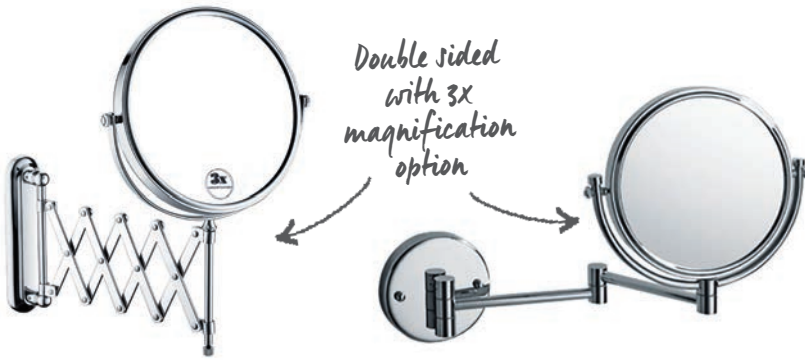

Width 495mm

Depth 140mm

Oval Towel Rail

OV RAIL C Chrome **£62.50**

Height 40mm

Width 580mm

Depth 75mm

Oval Toilet Roll Holder

OV ROLL C Chrome **£29**

Height 100mm

Width 141mm

Depth 60mm

1901 Robe Hook
 N2 HOOK C Chrome £24.75
 N2 HOOK G Gold £40
 Height 85mm
 Width 50mm
 Depth 70mm

1901 Towel Ring
 N2 RING C Chrome £29
 N2 RING G Gold £46
 Height 210mm
 Width 190mm
 Depth 73mm

1901 Tumbler & Holder
 N2 HOLD C Chrome £36
 N2 HOLD G Gold £51.50
 Height 95mm
 Width 125mm
 Depth 95mm

Traditional design
1901

Toughened glass

1901 Glass Shelf
 N2 SHELF C Chrome £51.50
 N2 SHELF G Gold £69
 Height 78mm
 Width 550mm
 Depth 135mm

1901 Towel Rail
 N2 RAIL C Chrome £62.50
 N2 RAIL G Gold £80
 Height 50mm
 Width 625mm
 Depth 73mm

1901 Soap Dish
 N2 DISH C Chrome £36
 N2 DISH G Gold £51.50
 Height 50mm
 Width 143mm
 Depth 113mm

1901 Toilet Roll Holder
 N2 ROLL C Chrome £29
 N2 ROLL G Gold £46
 Height 100mm
 Width 142mm
 Depth 73mm