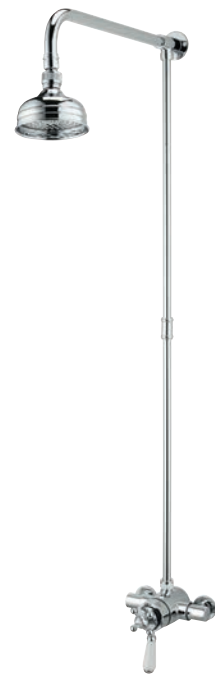

Carre with Rigid Riser and Single Function Handset

CR SHXDIVFF C Chrome £473

Acute Recessed with Adjustable Riser Kit and Single Function Handset
 AE SHCAR C Chrome £289

Acute Exposed with Adjustable Riser Kit and Single Function Handset
 AE SHXAR C Chrome £273

Capri Exposed with Adjustable Riser Kit and Single Function Handset
 CAP2 SHXAR C Chrome £273

Colonial Exposed with Adjustable Riser Kit and Single Function Handset
 KN2 SHXAR C Chrome £358

Colonial Exposed with Rigid Riser
 KN2 SHXRR C Chrome £376

Regency Exposed with Adjustable Riser Kit and Single Function Handset
 R2 SHXAR C Chrome £408

Regency Exposed with Rigid Riser
 R2 SHXRR C Chrome £425

Mini valve SHOWERS

Our wide range of mini valves include both contemporary and traditional designs to suit all tastes and will keep your plumber happy too with flexible installation options.