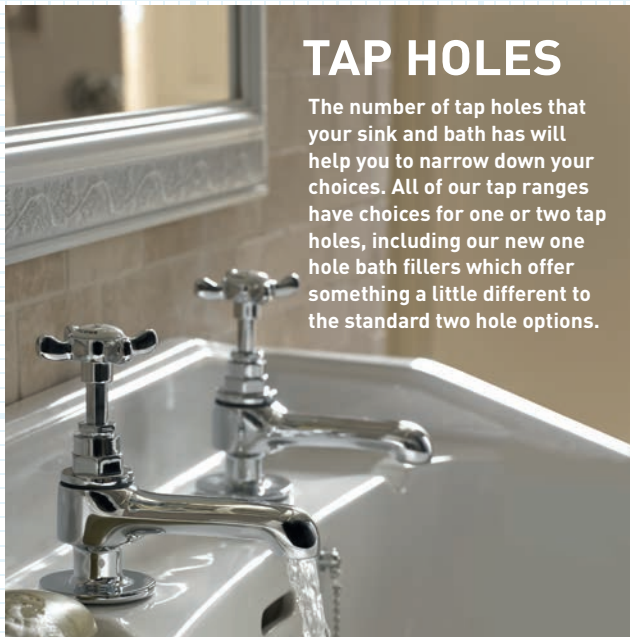

Hints & tips...

The bathroom is one of the most important rooms in the home; it's where we get ready for the day ahead, but also relax and unwind at the end of it. Showers and taps have a huge impact on the way a bathroom looks. They are like jewellery; the finishing touches that complement everything else. Importantly, they must perform well, be functional and provide a luxurious, invigorating experience. Whether you're about to completely renovate your bathroom or are simply looking for a bit of a refresh, we are here to make it easier for you to choose the right shower and taps for your home.

Traditional vs Modern

One of the main decisions you'll need to make is whether you want to achieve a traditional or modern look. We have ranges to suit both; the majority of the ranges in this brochure will help you to create the perfect, modern bathroom but if you are looking for something a bit more traditional, then the 1901 and Colonial ranges are just for you. See page 34 for our Frenzy range, an ultra-modern choice.

GOOD TO KNOW
Our website has a handy filter for sink shapes so you can view just the taps to suit the shape of your sink

Sink shape

The shape of your sink is an important factor to consider. Square sinks look best with taps that feature sharp, angular lines such as Cobalt, whereas rounder sinks will be complemented by taps with softer lines such as Clio or Frenzy. See page 30 for our Clio range.