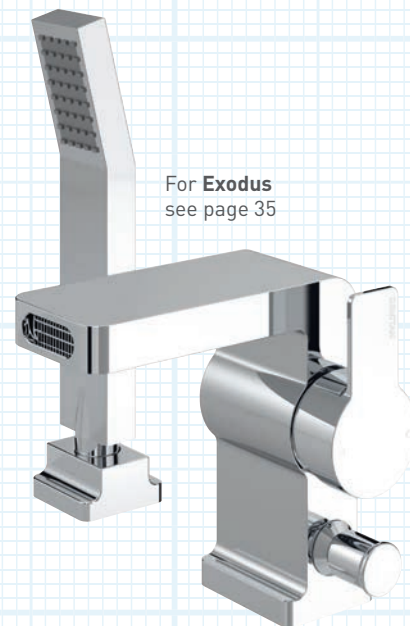

For **Exodus**
see page 35

INDUSTRIAL CHIC

If you're looking to make a style statement, then a tap with defined, angular lines is one option. Inspired by industrial environments, pair this type of tap with a minimalist bathroom to make the tap the star of the show.

Water Labels

Throughout the brochure you'll find the Water Label's Flow Rate Indicators to help you find out which products are registered and what the flow rates are. A green rating indicates higher water efficiency. A red rating indicates higher water usage, but gives you a greater flow from your taps and showers for a faster filling sink and more invigorating showering experience.

L/Min	water label
Max. 6	
Max. 8	
Max. 10	
Max. 13	
> 13	

www.europeanwaterlabel.eu