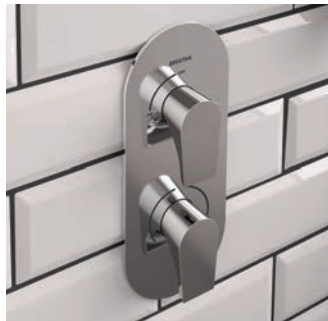

Feminine flair

H O U R G L A S S

The feminine curves of the Hourglass collection make a style statement that would look equally at home in either a traditional or contemporary bathroom setting.

See the full collection on page 50