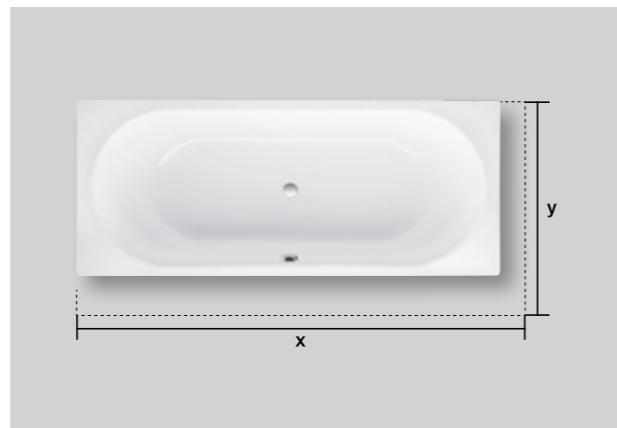

Special-Size

BetteGlaze® Plus—An extra touch of sophistication for the surface, applied after the final firing. Baths, basins, shower areas and shower trays are coated with a transparent polymer film. The film is water-repellent, allowing droplets to roll off more easily and reducing deposits, which makes cleaning easier. Simply wipe with a damp cloth. No need for strong cleaning agents, saving time and helping our environment.

Special-Size—A few centimetres sometimes make the world of difference in bathroom design, especially when space is tight or an existing property is being renovated. We make planning easier with made-to-measure baths and shower trays. The titanium steel cast is precisely