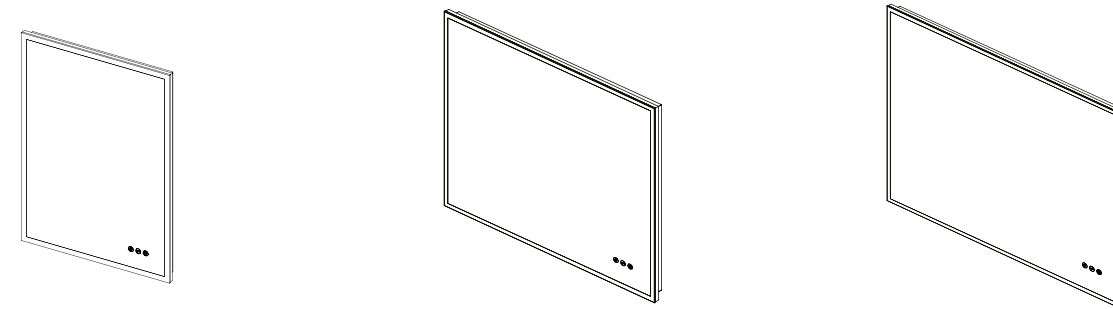

Damana

3-touch mirror

The NEW Damana mirror is an LED illuminated mirror with three light functions.

- Available in three sizes
- Demister Pad
- Hung landscape or portrait
- 2000-6000 kelvin
- Mount type: wall mounted
- IP Rating: IP44
- Zones: 3
- Guarantee: 2 Years