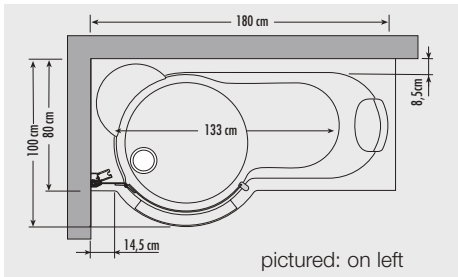

total height in cm	door height in cm	entrance width in cm
190	177.5	45.5
204.5	192	45.5

TWINLINE 1: Bathtub 160

pictured: on left

- plastic tub in white
- door skirt
- electronic control for drain and locking mechanism
- inlet/overflow set
- tub capacity ca. 160 liters
- seat and neck support
- optional: inlet, outlet and overflow fittings
- models for installation on left and right

length in cm	width in cm	depth in cm
160	75/95	43

TWINLINE 1: Bathtub 170

pictured: on left

- plastic tub in white
- door skirt
- electronic control for drain and locking mechanism
- inlet/overflow set
- tub capacity ca. 180 liters
- seat and neck support
- optional: inlet, outlet and overflow fittings
- optional: 2 LED spotlights
- models for installation on left and right

length in cm	width in cm	depth in cm
170	75/95	43

TWINLINE 1: Bathtub 180 angular

pictured: on left

- plastic tub in white
- door skirt
- electronic control for drain and locking mechanism
- inlet/overflow set
- tub capacity ca. 225 liters
- seat and neck support
- optional: inlet, outlet and overflow fittings
- optional: 2 LED spotlights
- models for installation on left and right