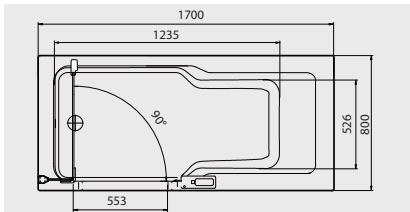

TWINLINE 2: Bathtub 170 x 80 cm

- acrylic tub in white
- mechanical control for drain and door lock
- outlet/overflow set
- inlet set optional
- tub capacity ca. 220 liters
- optional: 2 LED spotlights
- models for installation on left and right

length in cm	width in cm	depth in cm
170	80	49.5