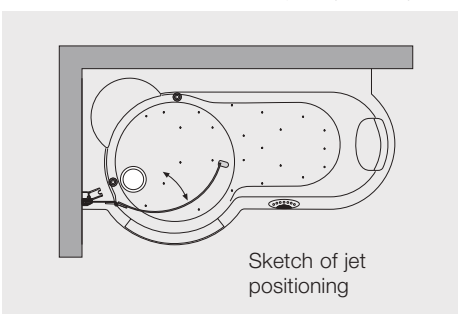

length in cm	width in cm	depth in cm
170	75/95	43

TWINLINE 1: Bathtub 180 angular

pictured: on left

- plastic tub in white
- door skirt
- electronic control for drain and locking mechanism
- inlet/overflow set
- tub capacity ca. 225 liters
- seat and neck support
- optional: inlet, outlet and overflow fittings
- optional: 2 LED spotlights
- models for installation on left and right

length in cm	width in cm	depth in cm
180	80/100	43

TWINLINE 1: Bathtub 180 curved

pictured: on left

- plastic tub in white
- door skirt
- electronic control for drain and locking mechanism
- inlet/overflow set
- Tub capacity ca. 200 liters
- seat and neck support
- optional: inlet, outlet and overflow fittings
- optional: 2 LED spotlights
- models for installation on left and right

length in cm	width in cm	depth in cm
180	80/100	43

TWINLINE 1: Bathtub + Whirlpool (all sizes)

Sketch of jet positioning

Available for all TWINLINE 1 models!

- Equipment as in TWINLINE plus
- 24 air jets
 - 2 LED spotlights
 - integrated control element
 - tub skirtings
 - models for installation on left and right