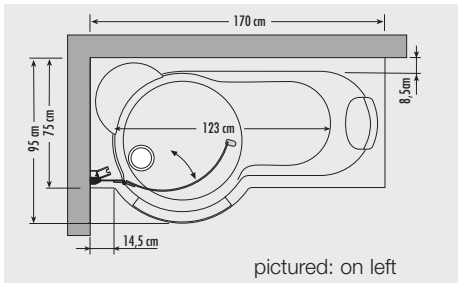

pictured: on left

TWINLINE 1: Bathtub 170

- plastic tub in white
- door skirt
- electronic control for drain and locking mechanism
- inlet/overflow set
- tub capacity ca. 180 liters
- seat and neck support
- optional: inlet, outlet and overflow fittings
- optional: 2 LED spotlights
- models for installation on left and right

length in cm	width in cm	depth in cm
170	75/95	43