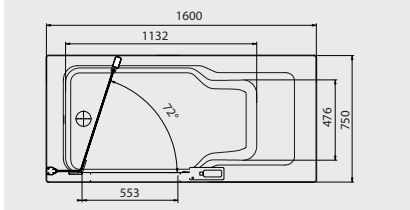

length in cm	width in cm	depth in cm
180	80/100	43

TWINLINE 1: Bathtub + Whirlpool (all sizes)

Sketch of jet positioning

Available for all TWINLINE 1 models!

- Equipment as in TWINLINE plus
- 24 air jets
 - 2 LED spotlights
 - integrated control element
 - tub skirtings
 - models for installation on left and right

total height in cm	door height in cm	entry width in cm
211	197	55.3

TWINLINE 2: Bathtub 160 x 75 cm

- acrylic tub in white
- mechanical control for drain and door lock
- outlet and overflow fittings
- inlet fittings optional
- tub capacity ca. 180 liters
- optional: 2 LED spotlights
- models for installation on left and right