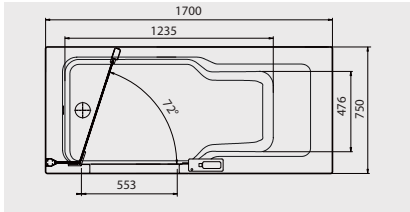

TWINLINE 2: Bathtub 170 x 75 cm

- acrylic tub in white
- mechanical control for drain and door lock
- Outlet/overflow set
- Inlet set optional
- tub capacity ca. 200 liters
- optional: 2 LED spotlights
- models for installation on left and right

length in cm	width in cm	depth in cm
170	75	49.5