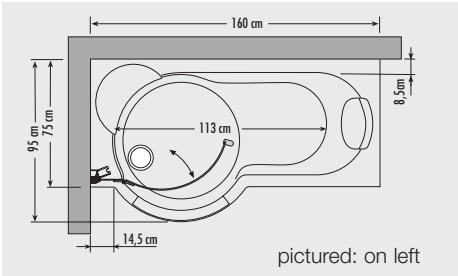

total height in cm	door height in cm	entrance width in cm
190	177.5	45.5
204.5	192	45.5

TWINLINE 1: Bathtub 160

pictured: on left

- plastic tub in white
- door skirt
- electronic control for drain and locking mechanism
- inlet/overflow set
- tub capacity ca. 160 liters
- seat and neck support
- optional: inlet, outlet and overflow fittings
- models for installation on left and right