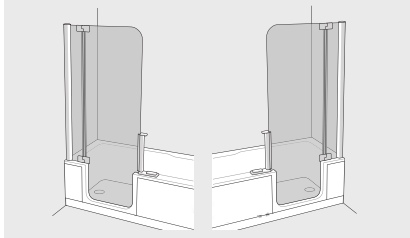

TWINLINE 2: Shower door

1. single-pane safety glass 8 mm
   - fits TWINLINE 2 bathtubs 160, 170 and 180
   - handle with door lock
   - door opens to inside
   - Twinline shower door also available in combination with side screen
2. Triangular cutouts and custom heights on request

total height in cm	door height in cm	entry width in cm
211	197	55.3

TWINLINE 2: Bathtub 160 x 75 cm