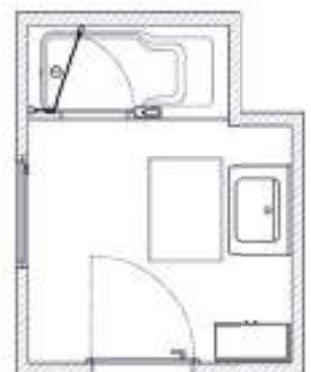

Four square meters of bathroom – smaller is hardly possible. Nevertheless full comfort is also possible here! That is because before the question was always bath or shower whereas nowadays with the TWINLINE 2 both are possible - a true space-saver.

Further tips from pros that make a small bathroom feel larger: light, cheerful colors, large tiles, clever use of mirrors and indirect lighting to mention only a few.