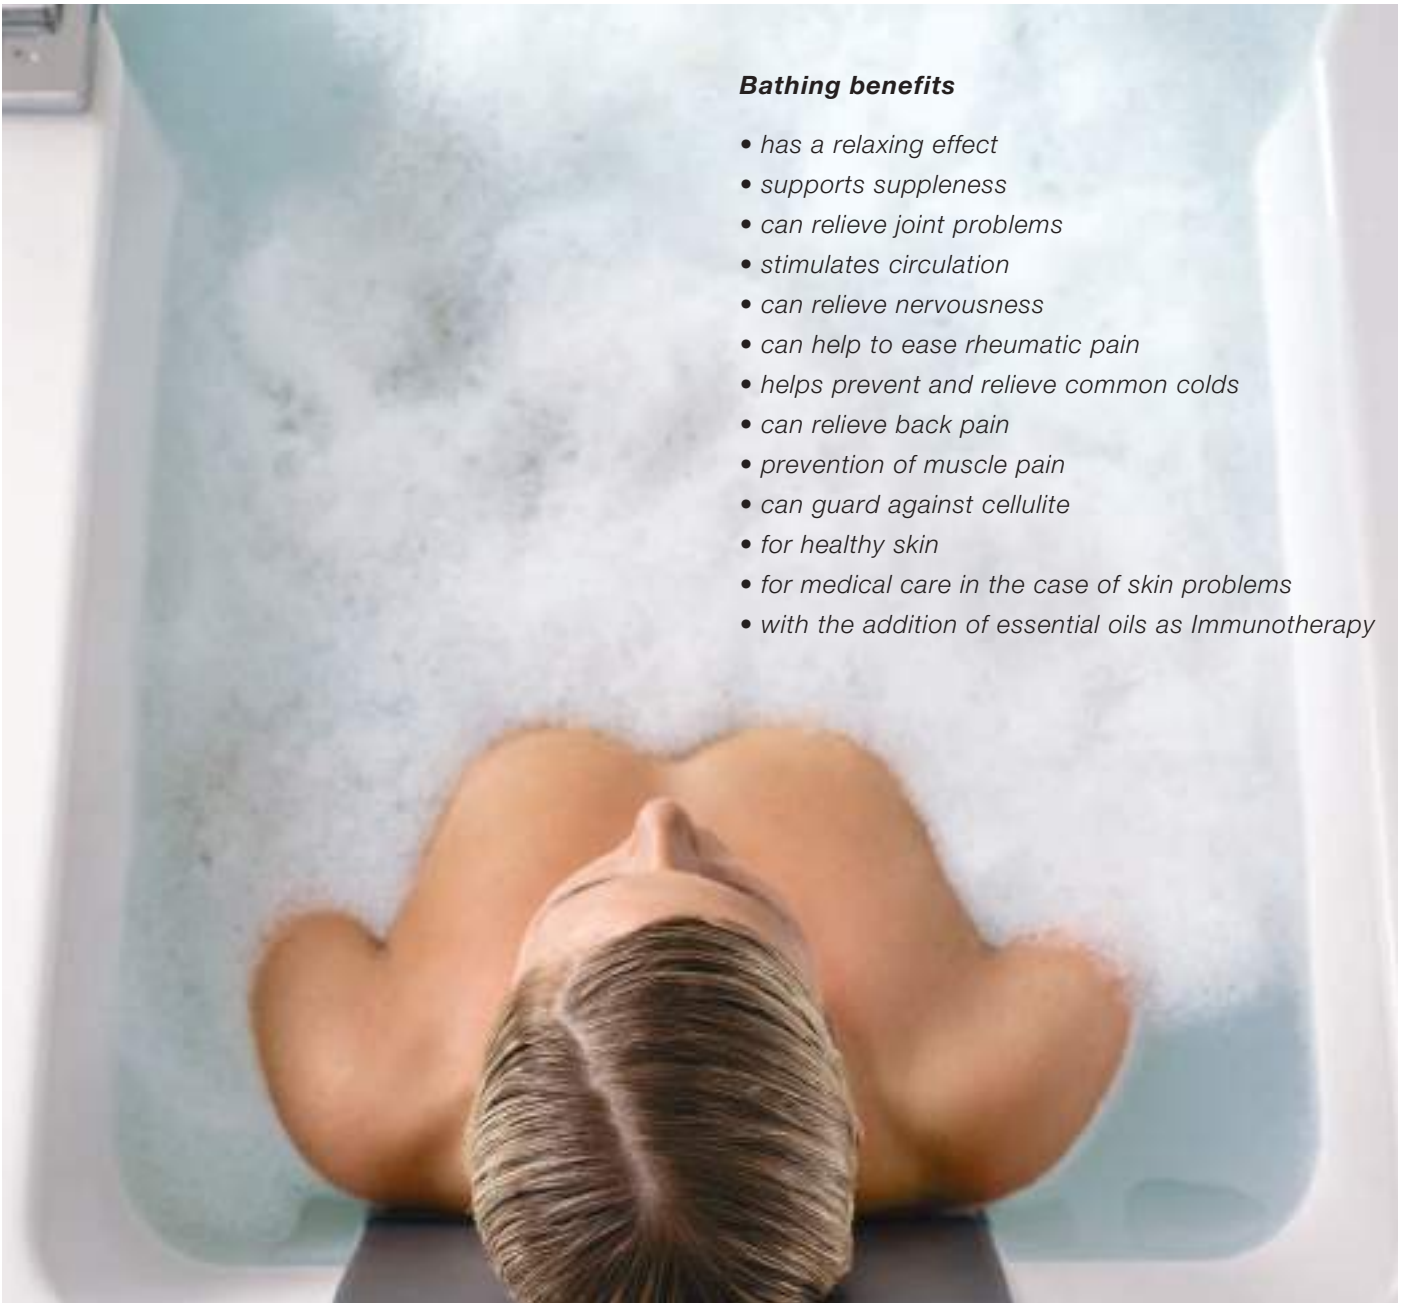

Bathing benefits

- *has a relaxing effect*
- *supports suppleness*
- *can relieve joint problems*
- *stimulates circulation*
- *can relieve nervousness*
- *can help to ease rheumatic pain*
- *helps prevent and relieve common colds*
- *can relieve back pain*
- *prevention of muscle pain*
- *can guard against cellulite*
- *for healthy skin*
- *for medical care in the case of skin problems*
- *with the addition of essential oils as Immunotherapy*