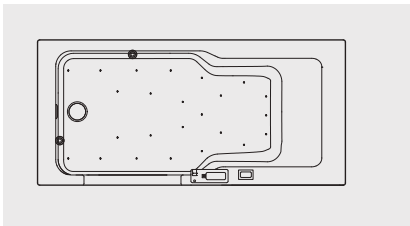

TWINLINE 2: Bathtub + Whirlpool (all sizes)

1. **Available for all TWINLINE 2 models!**
   Equipment as in TWINLINE plus
2. required power source 230V/50/50Hz
   - 24 air jets
   - 2 LED spotlights
   - integrated control element
   - tub skirtings
   - models for installation on left and right

length in cm	width in cm	depth in cm