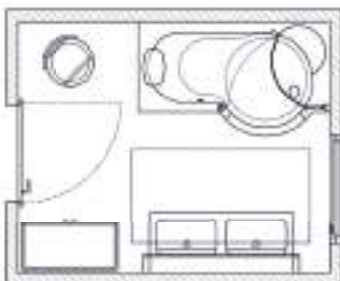

The innovative solution for small bathrooms is called TWINLINE because it provides the advantages of a bath AND a shower even in a very limited space. That leaves more space for you in your bathroom and provides freedom of movement. The TWINLINE can be partially recessed into the floor (see photo above) and in this way it provides fast, barrier-free access.