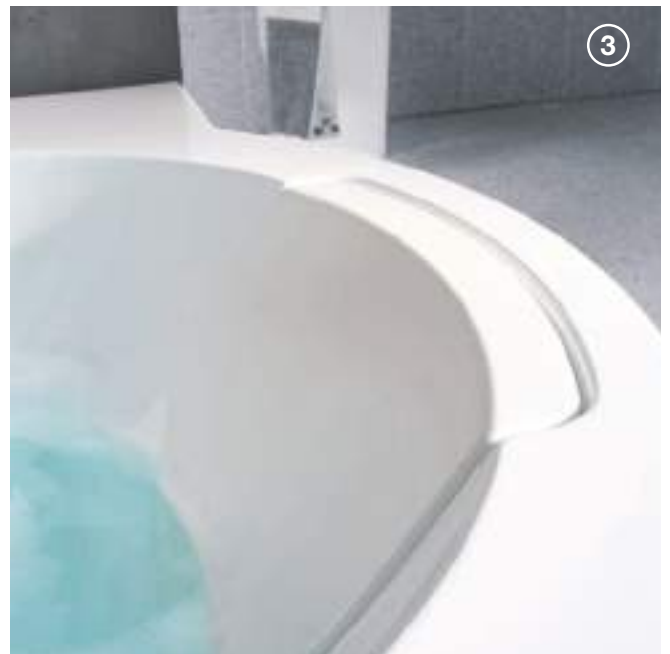

TWINLINE 1

Bathtub or shower? Many of you know this question: You do not want to do without the one or the other. The TWINLINE 1 is the first bathtub in the world that makes the decision for you because it makes room for both.

The TWINLINE 1 in detail.

With the TWINLINE 1 from Artweger your bathroom becomes your zone for individual comfort. The sophisticated design of the door makes it possible: Easy access and egress just like in a shower. More freedom of movement due to the rounded form of the bathtub. The integrated shower door made of safety glass provides protection from splashes and reliable sealing.

The electronic safety lock guarantees that the door cannot be opened unintentionally while having a bath. In addition the TWINLINE 1 offers a great amount of comfort. Thanks to the integrated neck rest you can lie back fully relaxed when taking a bath. A seat which is integrated into the side of the bath enables you to carry out personal hygiene in a most comfortable way.

- 1 *Take a seat! An integrated seat encourages you to carry out your personal hygiene most comfortably.*
- 2 *Shower seat. The wide, comfortable seat fits into the curve of the tub and can be removed for cleaning purposes.*
- 3 *Ideal for relaxation. A soft neck rest is integrated in the bathtub.*
- 4 *Everything under control. As long as the key is lit the safety lock on the door cannot be opened.*
- 5 *Fully sealed. The continuous, long-life seal makes the TWINLINE 100% watertight (washing machine principle).*