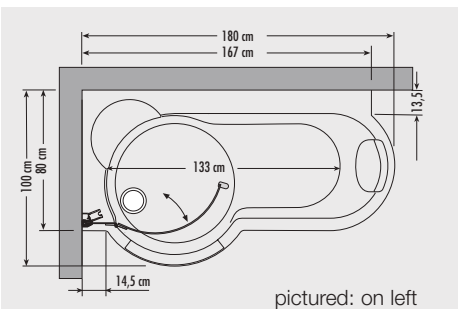

total height in cm	door height in cm	entrance width in cm
190	177.5	45.5
204.5	192	45.5

TWINLINE 1: Bathtub 160

pictured: on left

- plastic tub in white
- door skirt
- electronic control for drain and locking mechanism
- inlet/overflow set
- tub capacity ca. 160 liters
- seat and neck support
- optional: inlet, outlet and overflow fittings
- models for installation on left and right

length in cm	width in cm	depth in cm
170	75/95	43

TWINLINE 1: Bathtub 180 angular

pictured: on left

- plastic tub in white
- door skirt
- electronic control for drain and locking mechanism
- inlet/overflow set
- tub capacity ca. 225 liters
- seat and neck support
- optional: inlet, outlet and overflow fittings
- optional: 2 LED spotlights
- models for installation on left and right

length in cm	width in cm	depth in cm
180	80/100	43

TWINLINE 1: Bathtub 180 curved

pictured: on left

- plastic tub in white
- door skirt
- electronic control for drain and locking mechanism
- inlet/overflow set
- Tub capacity ca. 200 liters
- seat and neck support
- optional: inlet, outlet and overflow fittings
- optional: 2 LED spotlights
- models for installation on left and right