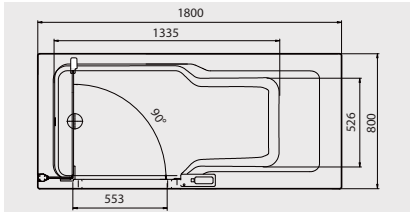

TWINLINE 2: Bathtub 180 x 80 cm

- acrylic tub in white
- mechanical control of outlet and door lock
- outlet/overflow set
- inlet set optional
- tub capacity ca. 240 liters
- optional: 2 LED spotlights
- models for installation on left and right

length in cm	width in cm	depth in cm
180	80	49.5