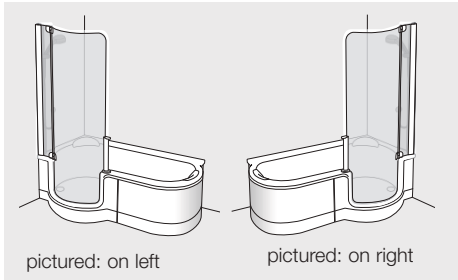

Tub material TWINLINE 2

Different versions

This version is with a side wall of genuine glass which is possible for all models.

This version is with glass wings on the shower door for additional splash protection. They can be folded out or in. Only for the TWINLINE 2. Can also be retro-fitted.

Accessories

ARTGRIP, the special anti-slip coating for the shower makes the surface non-skid and provides for safe standing in the tub.

Practical foldaway seat for the TWINLINE 2 with softened mechanism, high quality surface which is easy to clean.

The elegant backrest of the TWINLINE 2 also provides you with additional comfort when bathing. To clean it and the bath simply remove it.

TWINLINE 1: shower door - with optional side wall

pictured: on left