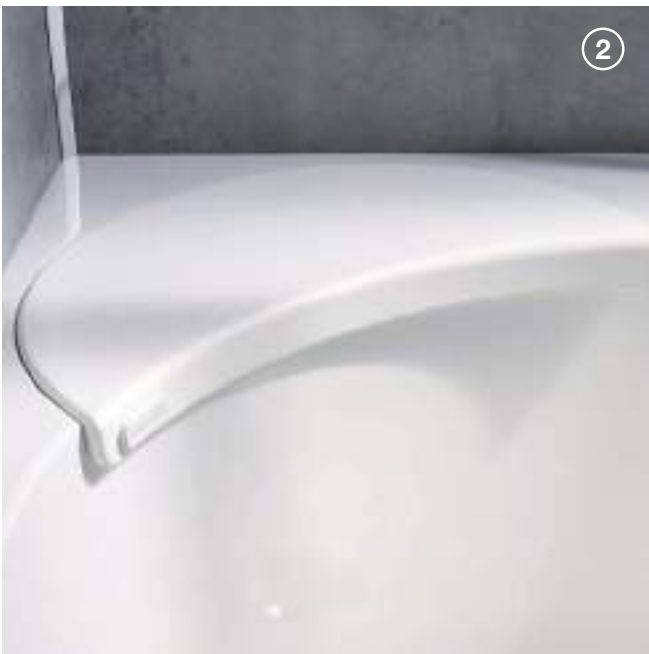

1. 1 *Take a seat! An integrated seat encourages you to carry out your personal hygiene most comfortably.*
2. 2 *Shower seat. The wide, comfortable seat fits into the curve of the tub and can be removed for cleaning purposes.*
3. 3 *Ideal for relaxation. A soft neck rest is integrated in the bathtub.*
4. 4 *Everything under control. As long as the key is lit the safety lock on the door cannot be opened.*
5. 5 *Fully sealed. The continuous, long-life seal makes the TWINLINE 100% watertight (washing machine principle).*