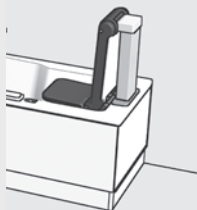

Seat lift

- **Electrical connection 230V/50/60Hz required**
- The control unit is built into the front sidewall of the tub as a standard.
- For maintenance and servicing equipping with an Artweger tub skirt or a tile substrate is required
- Max load: 120 kg
- High quality, easy-clean Soft-Touch surface
- Dimensions of the seat lift: Height 60 cm, width 33 cm, thickness 12/9 cm.
  Seat: 33 cm x 33 cm or as required by the tile substrate.
- Dimensions of the backrest: Height 26 cm, width 30 cm, thickness 2 cm.