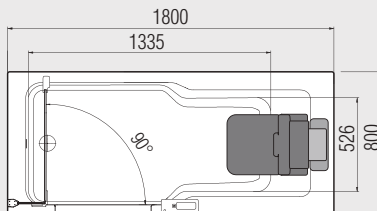

Bathtub 180 x 80

- Acrylic tub in white
- Mechanical control for drainage and door lock
- Electrical control for seat lift
- Drain and overflow set
- Inlet set optional
- Models for installation on the left or the right side
- Optional with two LED spotlights integrated into the tub for 7 different, colored atmospheres