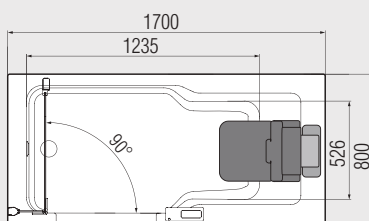

Bathtub 170 x 80