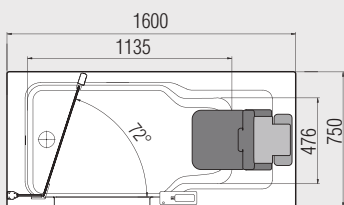

Bathtub 160 x 75