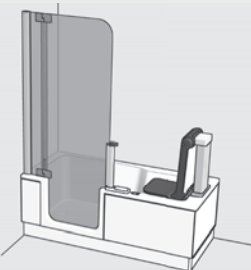

### Pre-installation preparation set for ARTLIFT models

- **Electrical connection 230V/50/60Hz required**
- The pre-installation set enables retro-fitting with a seat lift
- Tub is prepared for installation of the seat lift and the control unit
- Removable backrest with a high quality surface
- For maintenance and servicing equipping with an Artweger tub skirt is required

### Seat lift

- **Electrical connection 230V/50/60Hz required**
- The control unit is built into the front sidewall of the tub as a standard.
- For maintenance and servicing equipping with an Artweger tub skirt or a tile substrate is required
- Max load: 120 kg
- High quality, easy-clean Soft-Touch surface
- Dimensions of the seat lift: Height 60 cm, width 33 cm, thickness 12/9 cm.  
Seat: 33 cm x 33 cm or as required by the tile substrate.
- Dimensions of the backrest: Height 26 cm, width 30 cm, thickness 2 cm.

### Door

- **One sheet safety glass 8 mm**
- Handle with door lock
- Opens inwards
- For shower baths 160, 170, 180
- Shower door also available with side wall
- Can be sloped on request
- Total height/door height/access width in cm: 210.5/197/55.3
- Optional: swinging splash protection wing, 30 cm wide