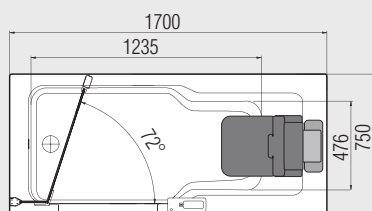

Bathtub 170 x 75