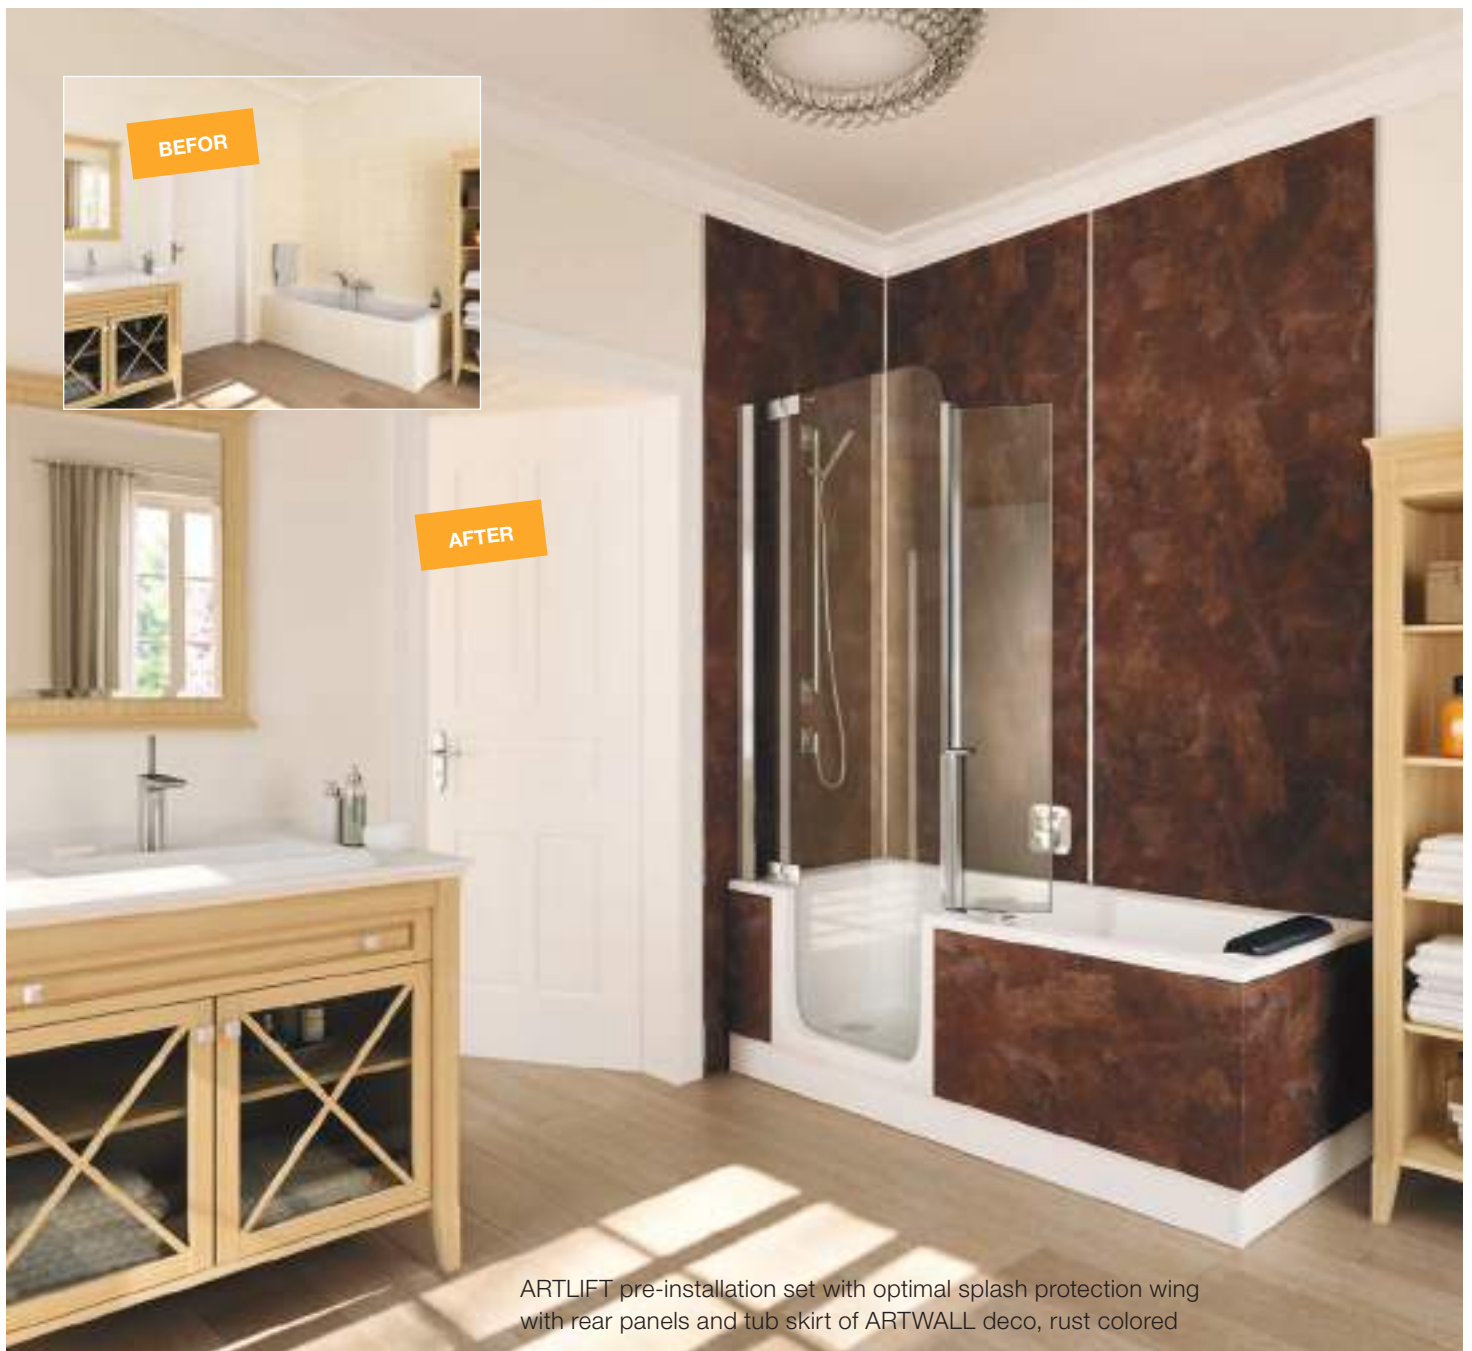

The ARTLIFT seat lift.

**... and when needed it is installed.**

With ARTLIFT you are on the safe side for the future. The ARTLIFT enables you even at a later date to use your bathroom alone and unaided. Equipped with the pre-installation preparation set you can order your ARTLIFT seat lift years later and have it installed at any time. An especially practical feature – it can also be uninstalled.