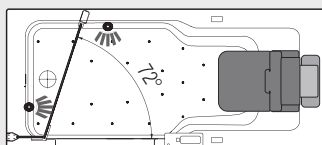

ARTLIFT AIR

Available for all ARTLIFT models!

- Required power connection 230V/50/60Hz
- Acrylic tub in white
- 24 Whisper jets and 2 colored LED lights
- Deeper installation on raw concrete is not possible.
- Drain and overflow in chrome (standard)
- Intake, drain and overflow in chrome (optional)

Colors tub skirts:

white plastic

glass clear

glass bordeaux

glass anthracite

Artwall-colors tub skirts:

Current colors and deco under www.artweger.at/artwall