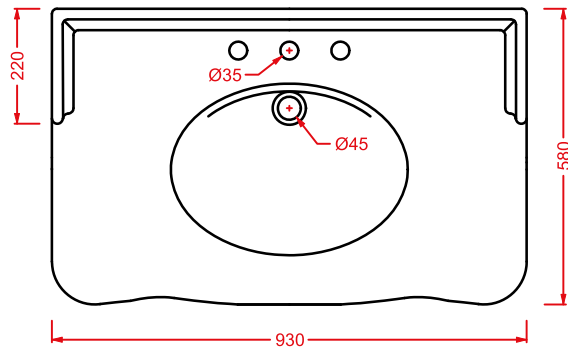

HEA016 HERMITAGE

struttura cromata consolle 92
chromed structure consolle 92