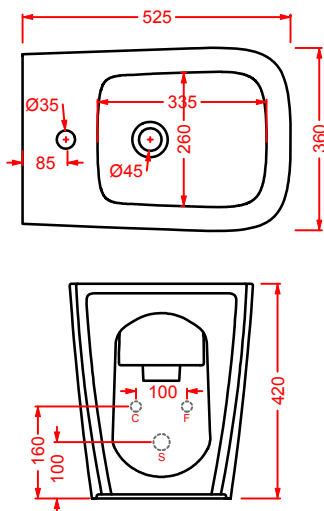

ASB002 A16
bidet terra filomuro
back to wall bidet