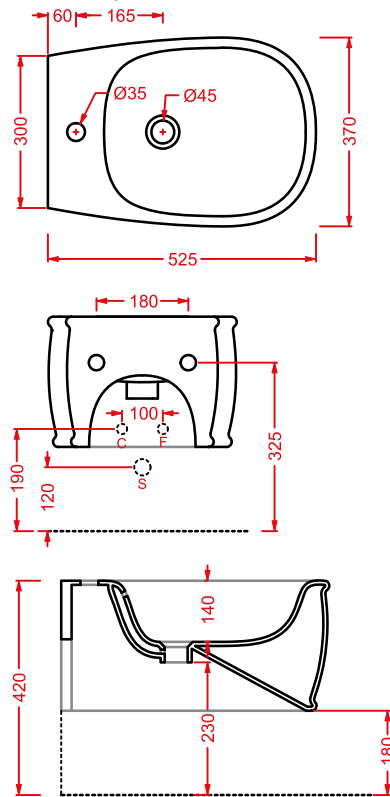

AZB001 AZULEY

bidet sospeso
wall-hung bidet