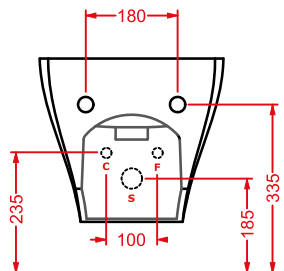

JZB001 JAZZ
bidet sospeso
wall-hung bidet