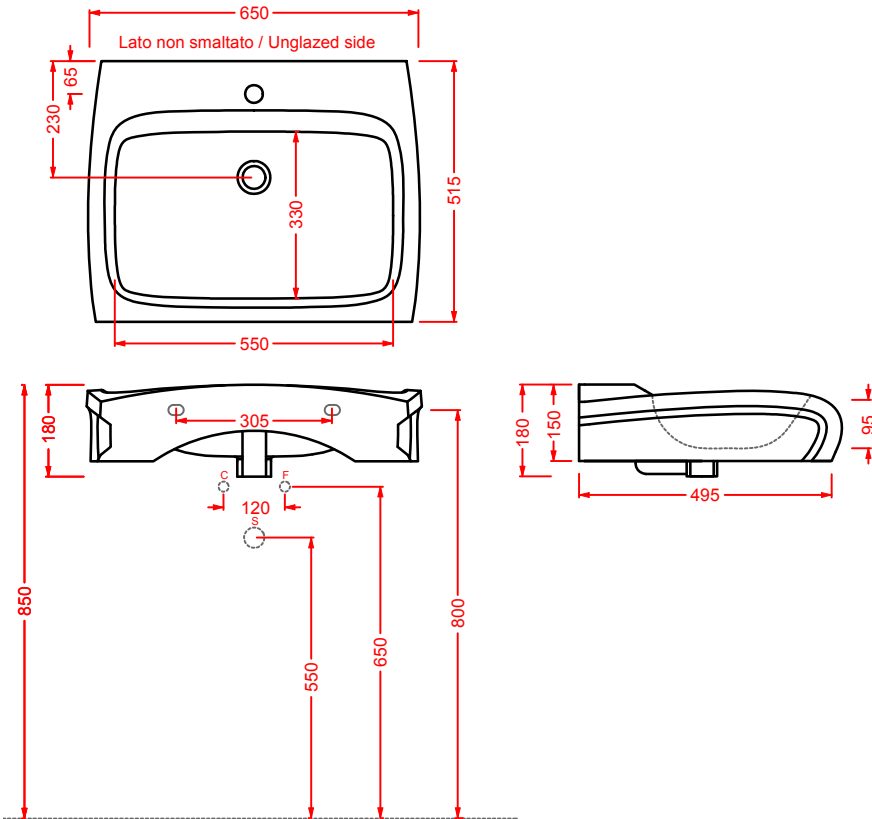

HIL002 HI-LINE

lavabo sospeso/appoggio 60
wall-hung/countertop washbasin 60