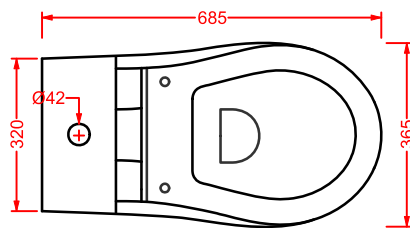

BLV003 + BLC001 BLEND

vaso monoblocco + cassetta monoblocco
close-coupled WC + ceramic cistern