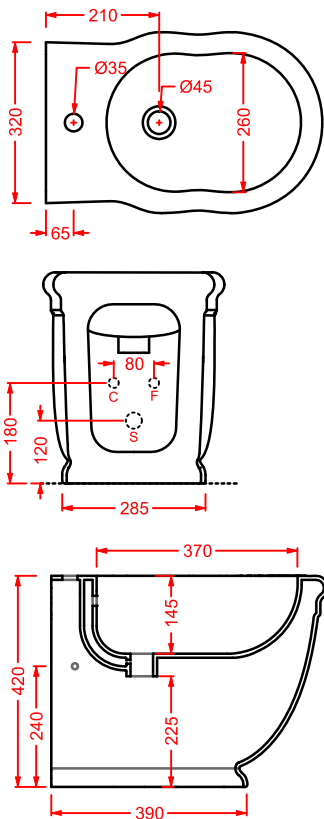

HEB001 HERMITAGE

bidet terra filomuro
back to wall bidet