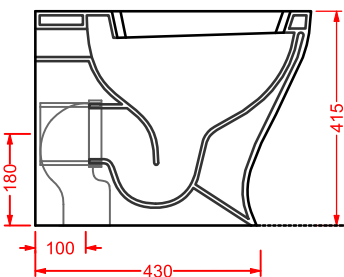

JZV002 JAZZ
vaso terra filomuro
back to wall WC