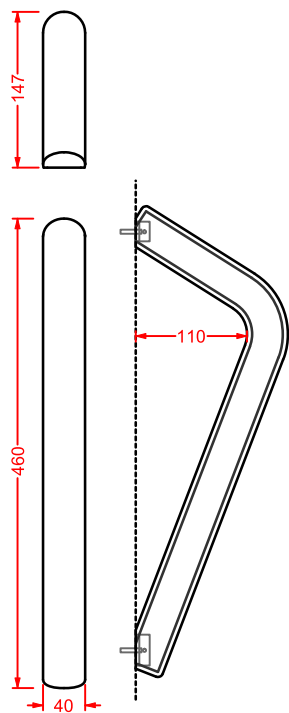

PSC003 POSTIT

porta salviette ceramica 46
ceramic towel rail 46