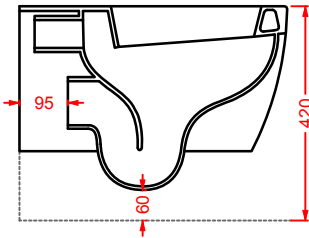

FSV001 FASTER

vaso sospeso
wall-hung WC