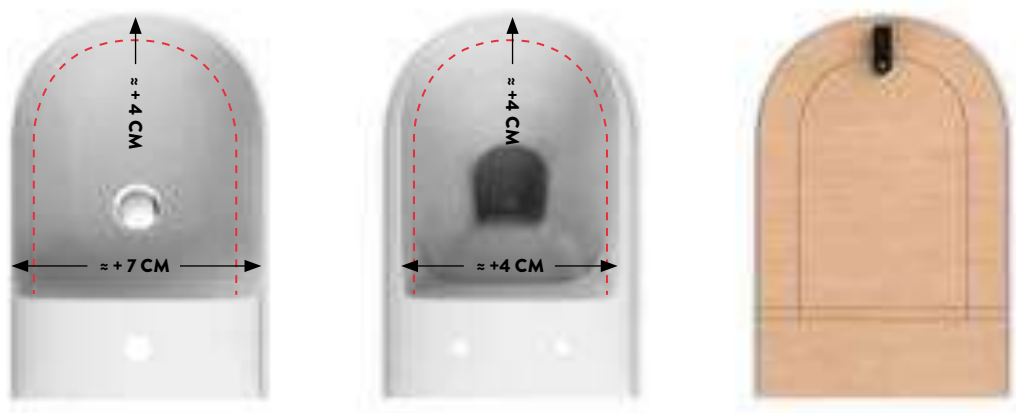

The inset seat cover highlights the thin rim even when closed, respecting the formal simmetry with the bidet. The collection The.One becomes enriched through the introduction of a new thin-rim Consolle characterized by elegant and soft lines, minimal shapes and contained dimensions. A special aesthetical device on the surface of the basin allows a combination of two ultra-resistant-thin sheets by Wood-Skin® technology to be mounted. These sheets can be unfolded creating a flat surface – where objects can be laid - that modifies the whole aesthetics and functionality of the basin. The unfolding of the sheets can be flexibly modulated leaving the lateral surfaces partially or totally covered.

## THE FIRST EDGELESS RANGE

EDGELESS

Prima serie di sanitari a bordo fino con estetica unica ed innovativa depositata (004106912-0001 e 0002) e bacino più grande a parità di dimensioni.

First-ever series of thin rim sanitary-ware with a unique and revolutionary patented aesthetics (004106912-0001 e 0002) and bigger bowl in same dimensions.

## EDGELESS + RIMLESS WC

RIMLESS

La tecnologia rimless, con la conseguente eliminazione della brida, permette di togliere la camera ceramica e ridurre il bordo al minimo, ottenendo un'estetica ancora più minimal.