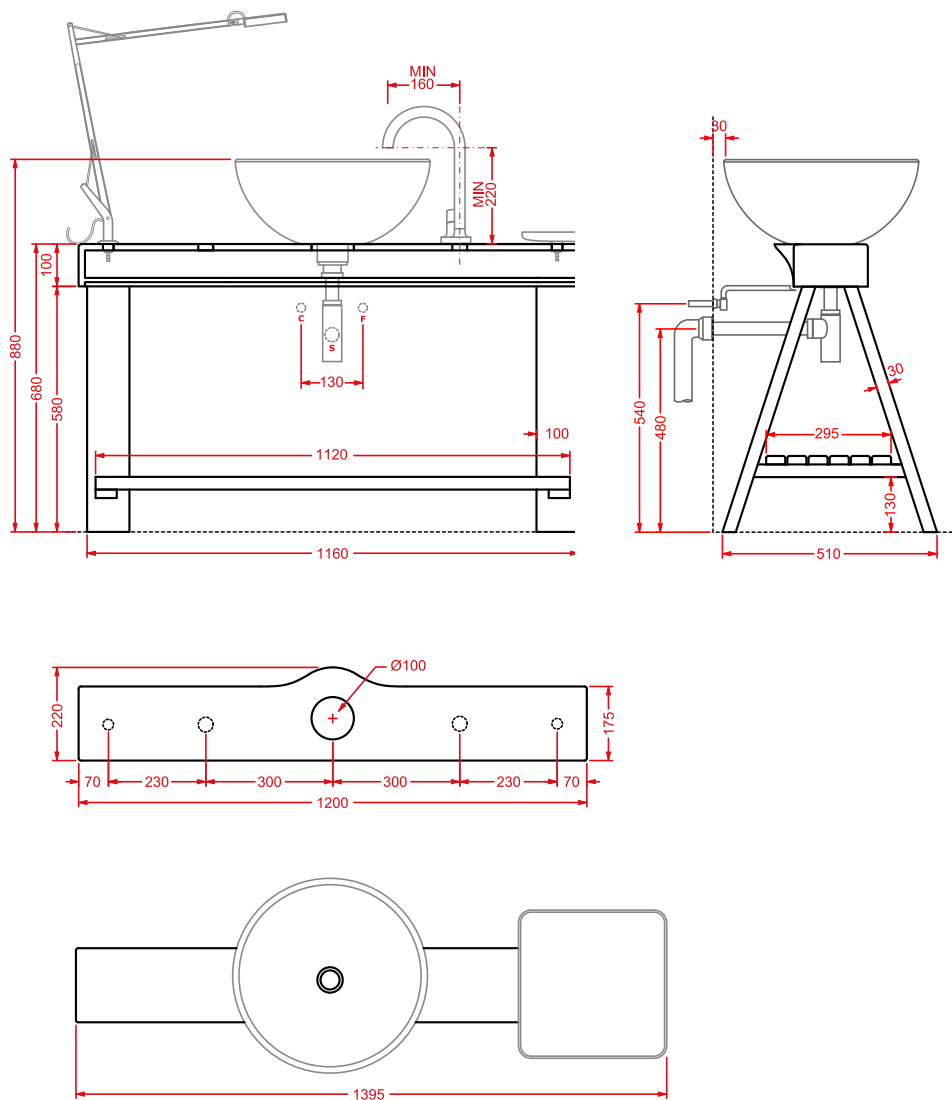

OSL002 IL CAVALLETTO 120

barra ceramica + struttura essenza + lavabo La Ciotola 46
ceramic bar + wood frame + La Ciotola 46 washbasin