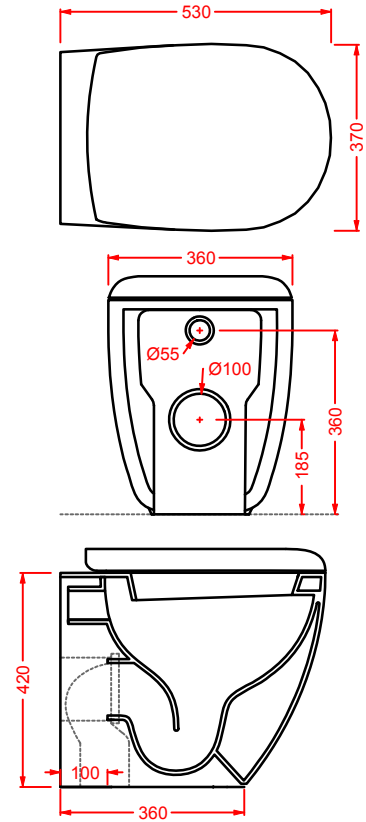

FLV002 FILE 2.0

vaso terra filomuro
back to wall WC