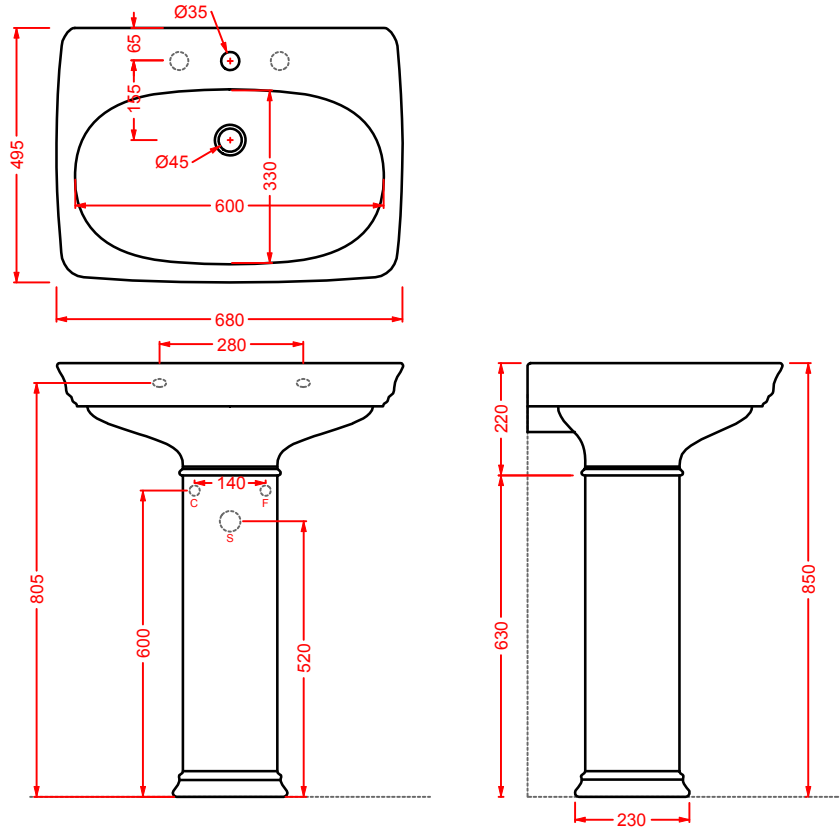

CIL001 + CIC001 CIVITAS

lavabo sospeso/da colonna + colonna
wall-hung/for column washbasin + column