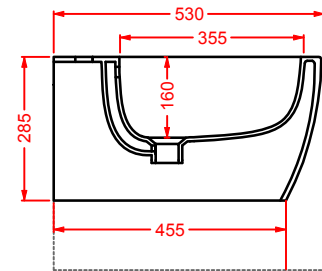

FSB001 FASTER

bidet sospeso
wall-hung bidet