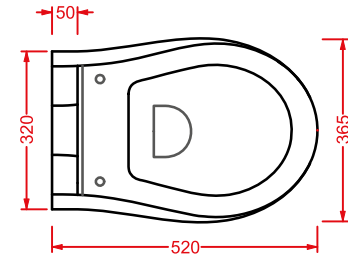

BLV002 BLEND

vaso terra filomuro
back to wall WC