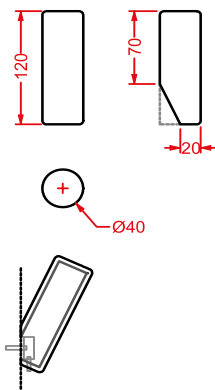

PSC005 POSTIT

gancio ceramica
ceramic hook