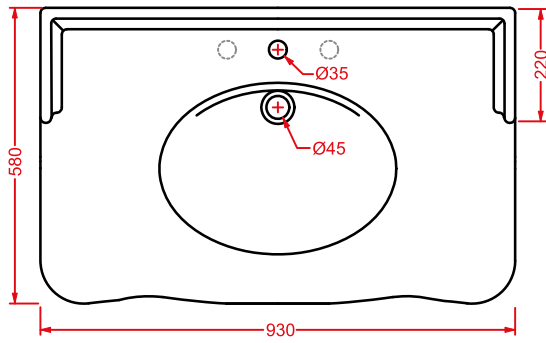

HEL005 + HEC003 HERMITAGE

consolle 92 + gambe ceramica
consolle 92 + ceramic legs