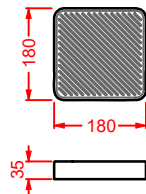

CAC001 CARTESIO

piattino in ceramica quadrato
squared ceramic tray