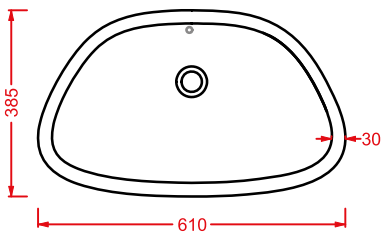

PTL003 PLETTRO SOTTOPIANO

lavabo sottopiano 61
under-countertop washbasin 61