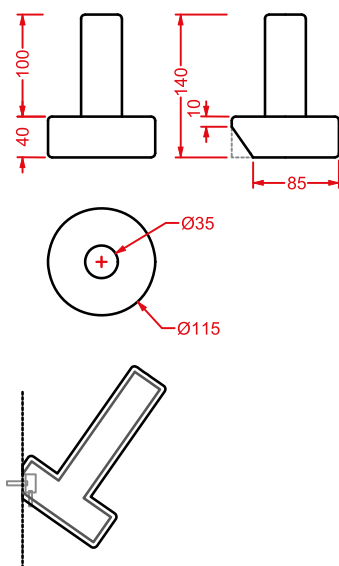

PSC001 POSTIT

portarotolo ceramica
ceramic toilet roll holder