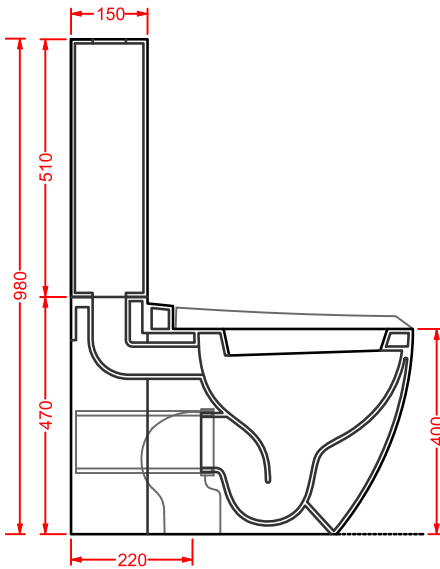

BLV003 + BLC001 BLEND

vaso monoblocco + cassetta monoblocco
close-coupled WC + ceramic cistern