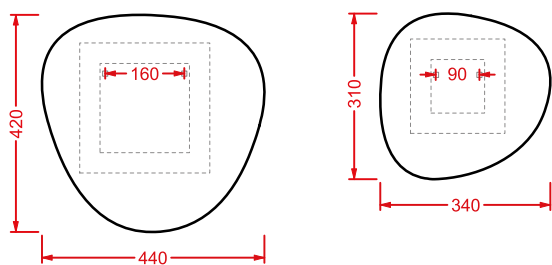

ACS004 STONE

set di 3 specchi
3 mirror set