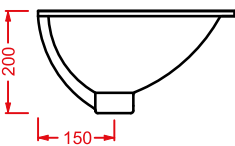

PTL003 PLETTRO SOTTOPIANO

lavabo sottopiano 61
under-countertop washbasin 61