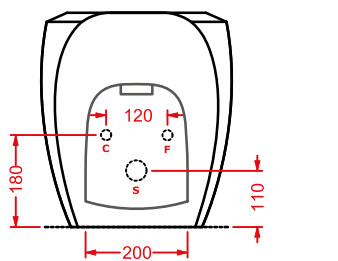

BLB002 BLEND

bidet terra filomuro
back to wall bidet