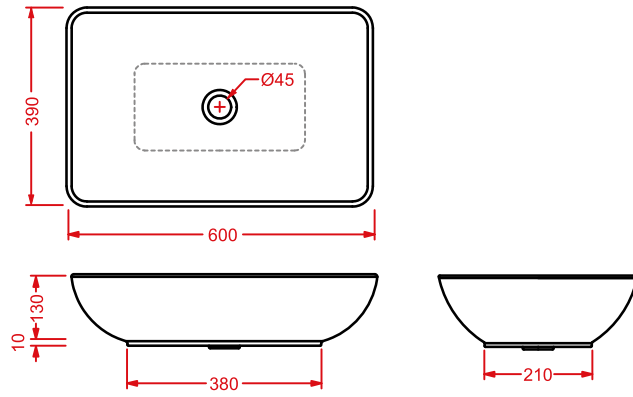

# NAKED

*Designed by Meneghello Paoelli Associati*

**NAL001**  
98 x 54

**NAKED | 98 x 54**

colore	codice	kg	pz. pallet Italia	pz. pallet Export	euro
○	<b>NAL001 01;00</b>	20	20	30	

lavabo appoggio + piletta