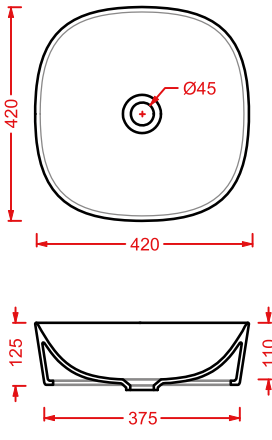

GHL001 GHOST 42
lavabo appoggio
countertop washbasin