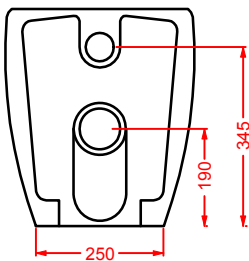

FSV005 FASTER

vaso a terra filomuro traslato
back to wall adjustable flush WC

ART ACA035
CANNOTTO TRASLATO PER MODIFICA
INGRESSO ACQUA +/- 2 CM