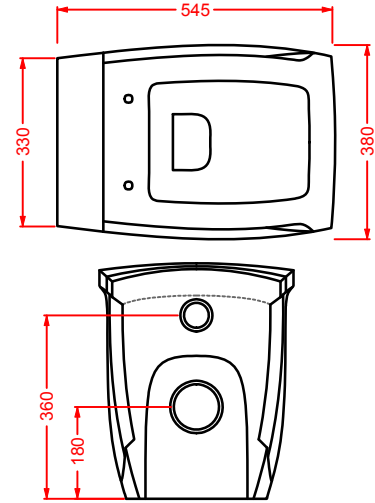

HIV002 HI-LINE

vaso terra filomuro
back to wall WC