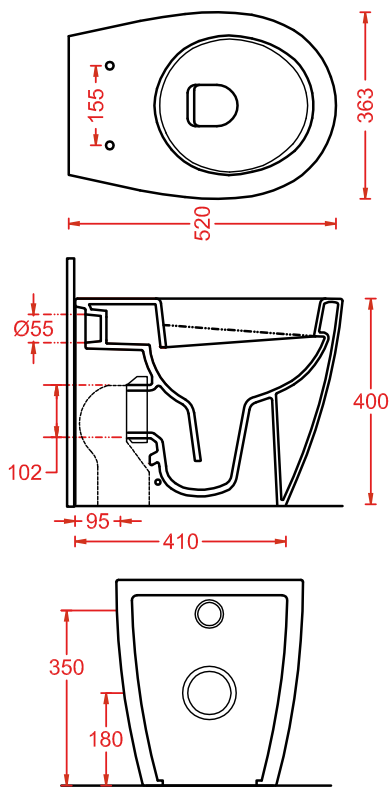

STV002 STEP

vaso terra filomuro
back to wall WC