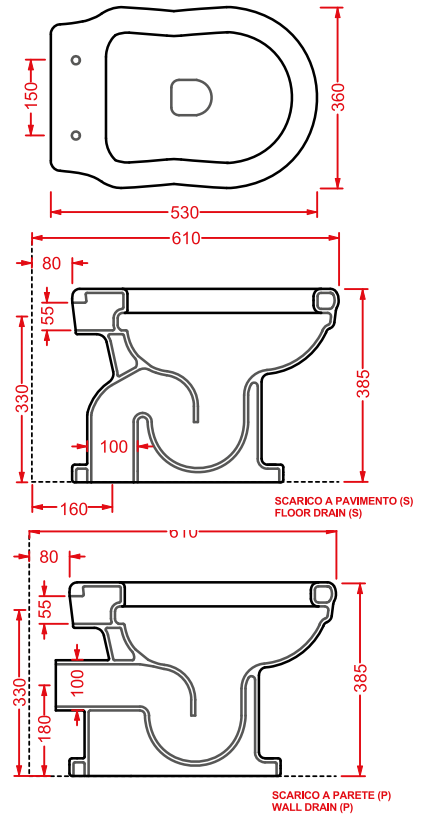

HEV002 (S)/HEV003 (P) HERMITAGE

vaso terra scarico S e P
WC with floor drain and wall drain