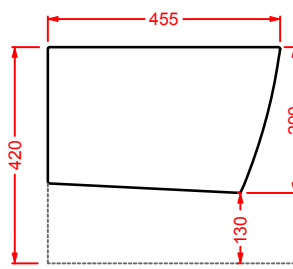

ASB003 A16 MINI

bidet sospeso
wall-hung bidet