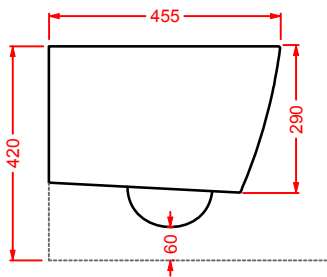

ASV005 A16 MINI

vaso sospeso Senza Brida
wall-hung Rimless WC