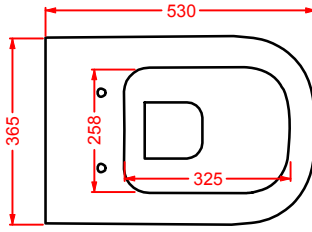

FSV003 FASTER

vaso sospeso Senza Brida
wall-hung Rimless WC