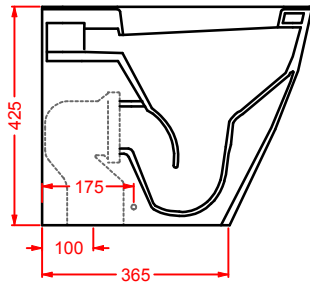

FSV004 FASTER

vaso a terra filomuro Senza Brida
back to wall Rimless WC