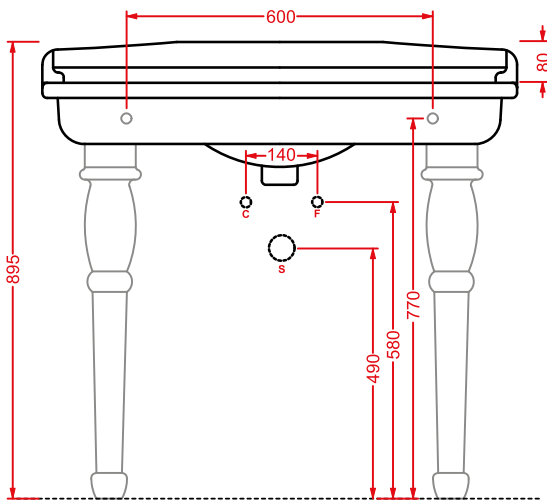

HEA016 HERMITAGE

struttura cromata consolle 92
chromed structure consolle 92