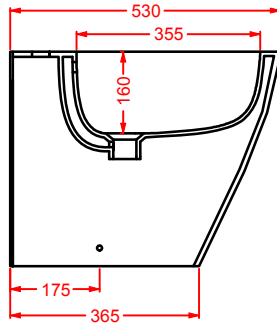

FSB002 FASTER

bidet a terra filomuro
back to wall bidet