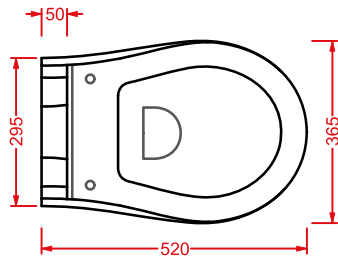

BLV001 BLEND

vaso sospeso
wall-hung WC