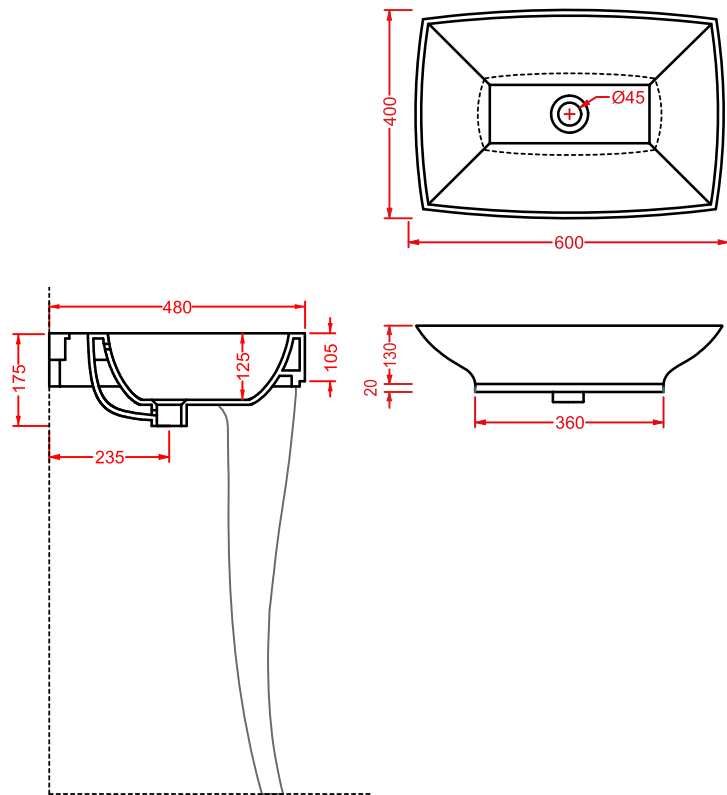

JZL002 JAZZ

lavabo appoggio 60
countertop washbasin 60