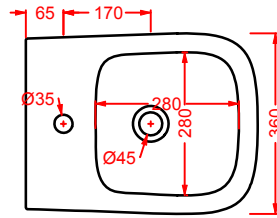

ASB003 A16 MINI

bidet sospeso
wall-hung bidet