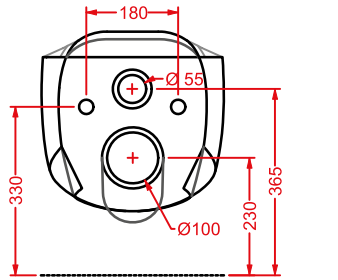

BLV001 BLEND

vaso sospeso
wall-hung WC