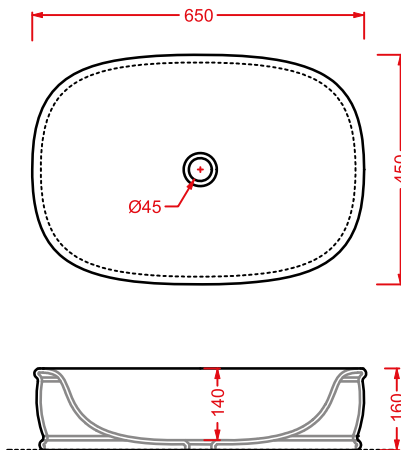

AZL002 AZULEY

lavabo appoggio 65
countertop washbasin 65