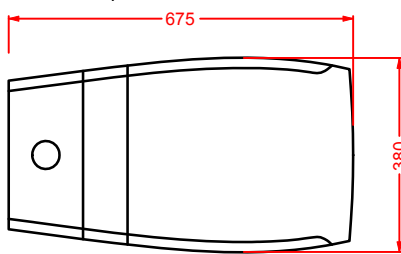

HIV003 + HIC001 HI-LINE

vaso monoblocco + cassetta monoblocco
close-coupled WC + ceramic cistern