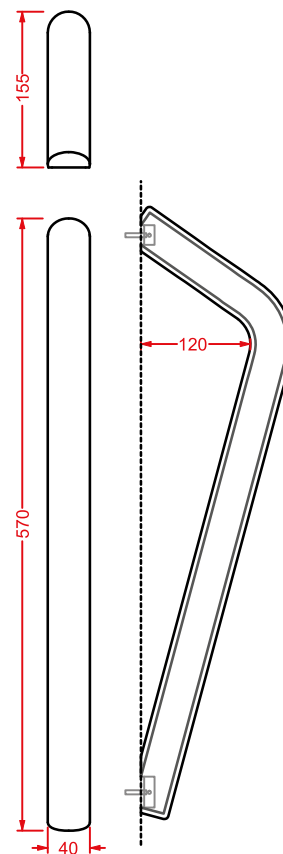

PSC004 POSTIT

porta salviette ceramica 57
ceramic towel rail 57