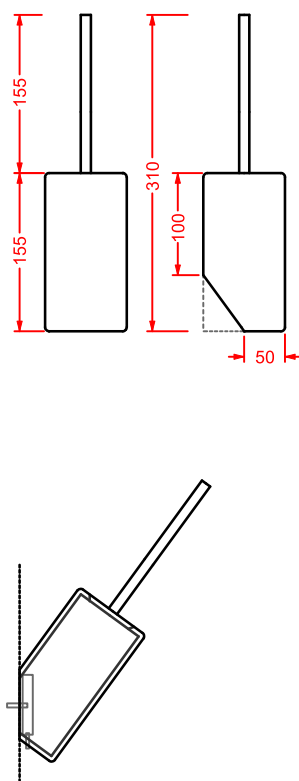

PSC002 POSTIT

porta scopino ceramica + scopino
ceramic brush holder + brush