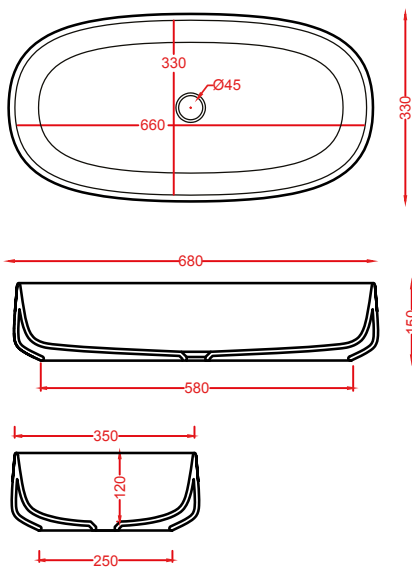

# GHOST

*Designed by Meneghello Paoelli Associati*

WASHBASINS - GHOST

**GHL001**  
42 x 42

**GHL002**  
65 x 42

**GHL002**  
65 x 42