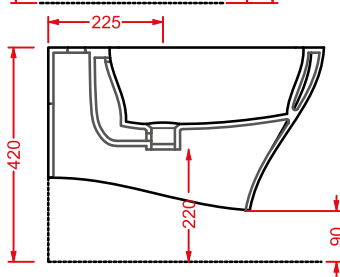

JZB001 JAZZ
bidet sospeso
wall-hung bidet