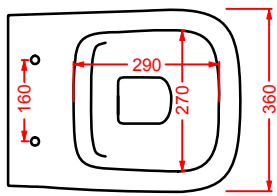

ASV005 A16 MINI

vaso sospeso Senza Brida
wall-hung Rimless WC