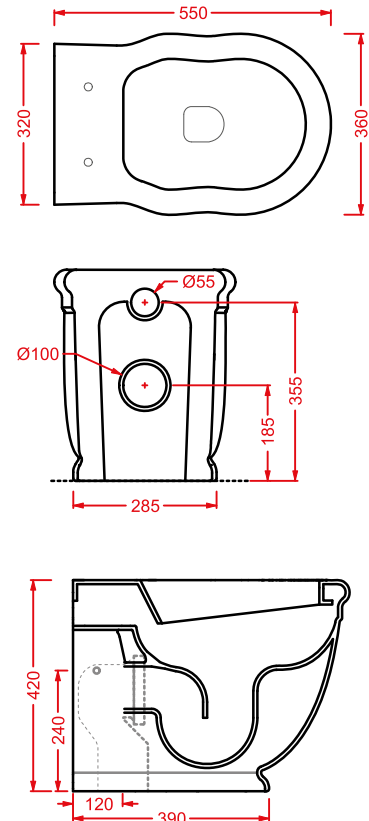

HEV005

vaso terra filomuro
back to wall WC