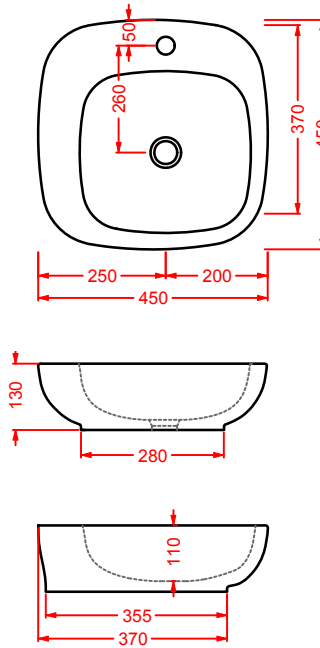

DAL002 DIAL

lavabo appoggio 45
countertop washbasin 45