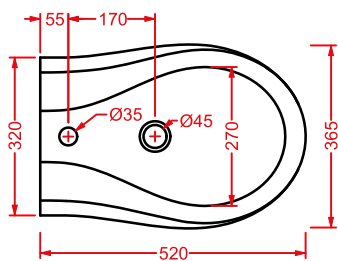

BLB002 BLEND

bidet terra filomuro
back to wall bidet