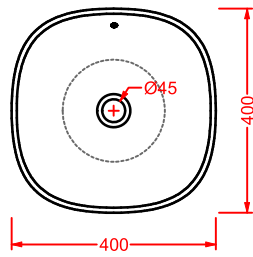

# PLETTO

*Designed by Meneghello Paoelli Associati*

**PTL001**  
60 x 44

WASHBASINS - PLETTRO

**PTL003**  
59 x 45

PTL004  
63 x 40

**PTL003**  
61 x 38