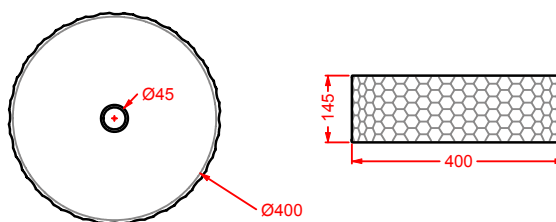

# QUADRO

*Designed by The.Artceram*

QUL002  
50 x 48

WASHBASINS - QUADRO

**QUL004**  
50 x 48

WASHBASINS - QUADRO

**QUL003**  
65 x 48

**QUL005**  
40 x 38