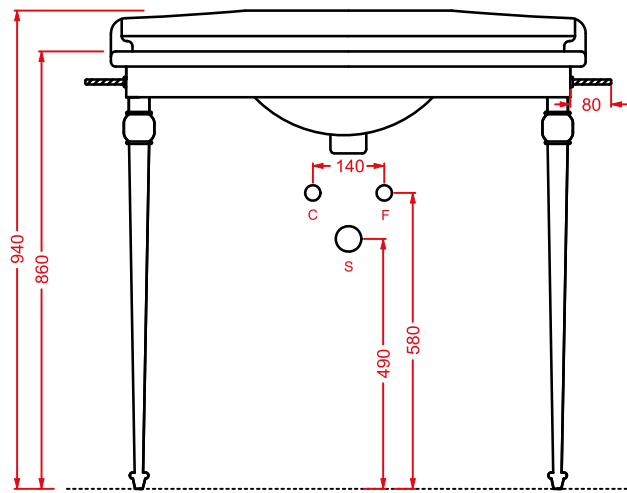

HEA016 HERMITAGE

struttura cromata consolle 92
chromed structure consolle 92