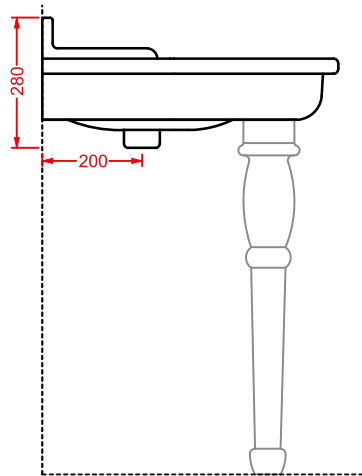

HEA016 HERMITAGE

struttura cromata consolle 92
chromed structure consolle 92