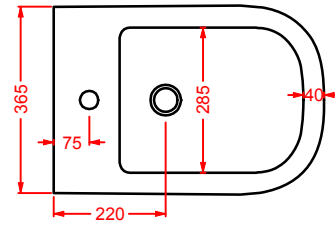

FSB001 FASTER

bidet sospeso
wall-hung bidet