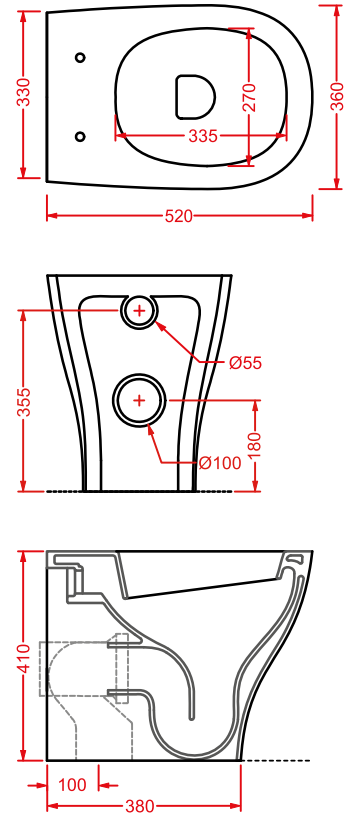

TEV002 TEN

vaso terra filomuro
back to wall WC