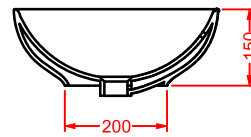

# PLETTO

*Designed by Meneghello Paoelli Associati*

**PTL001**  
60 x 44

WASHBASINS - PLETTRO

**PTL003**  
59 x 45

PTL004  
63 x 40

**PTL003**  
61 x 38