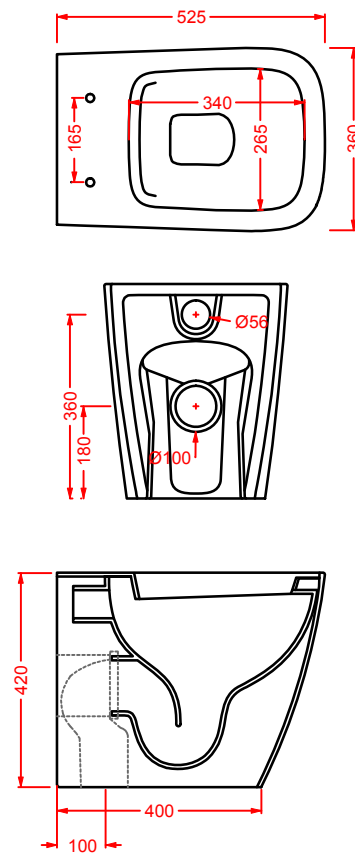

ASV004 A16 THE. RIMLESS
vaso terra filomuro Senza Brida
back to wall Rimless WC