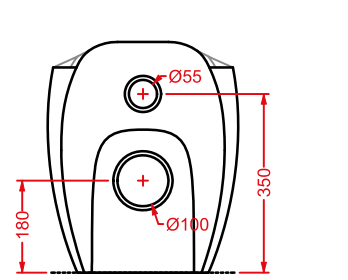

BLV002 BLEND

vaso terra filomuro
back to wall WC