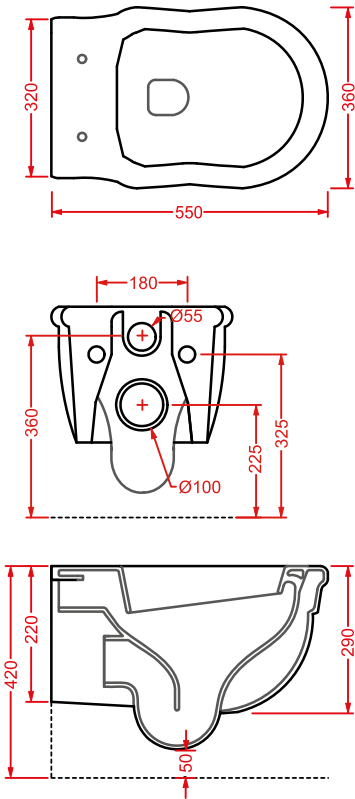

HEV010 HERMITAGE

vaso sospeso
wall-hung WC