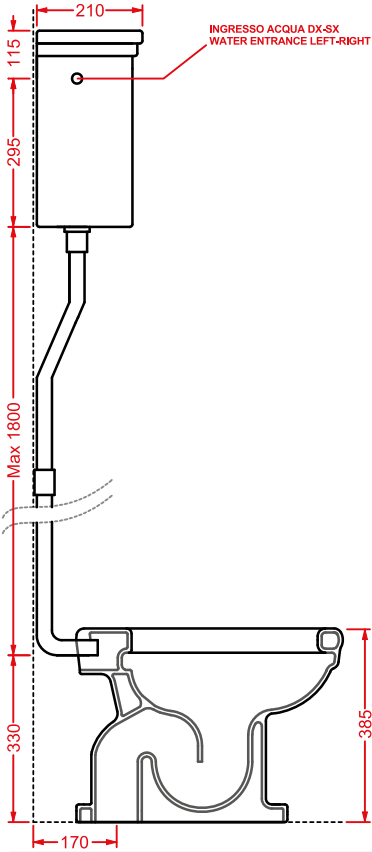

HEV002 + HEC004 HERMITAGE

vaso terra S con cassetta alta + coperchio
WC (S) + high ceramic cistern + cover