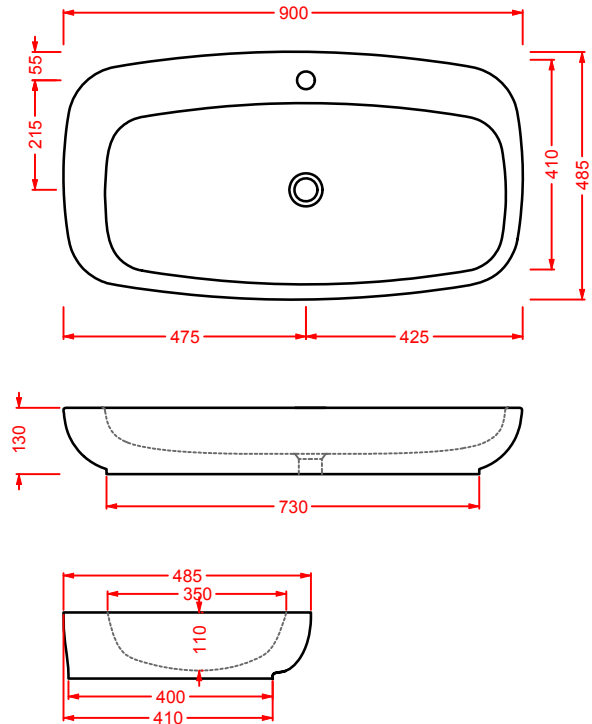

DAL004 DIAL

lavabo appoggio 90
countertop washbasin 90