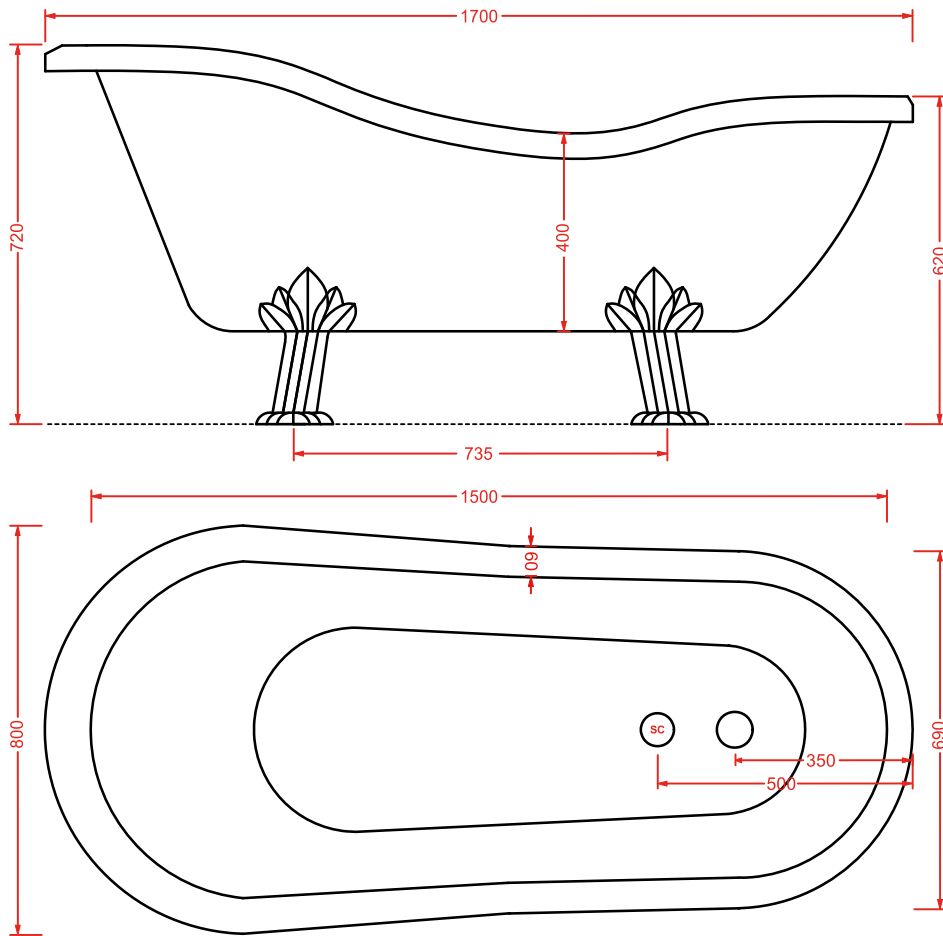

HEW001 HERMITAGE

vasca bianca
white bathtub

SC = SCARICO PAVIMENTO VASCA 1" 1/2
DRAIN FLOOR 1" 1/2