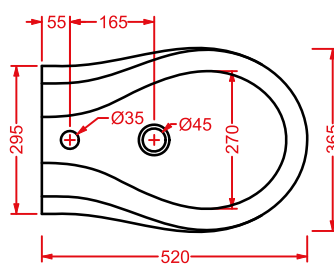

BLB001 BLEND

bidet sospeso
wall-hung bidet