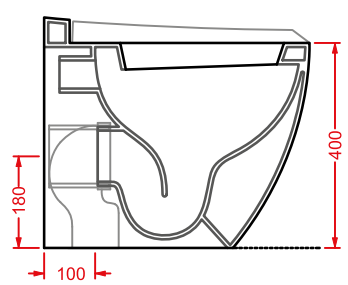

BLV002 BLEND

vaso terra filomuro
back to wall WC