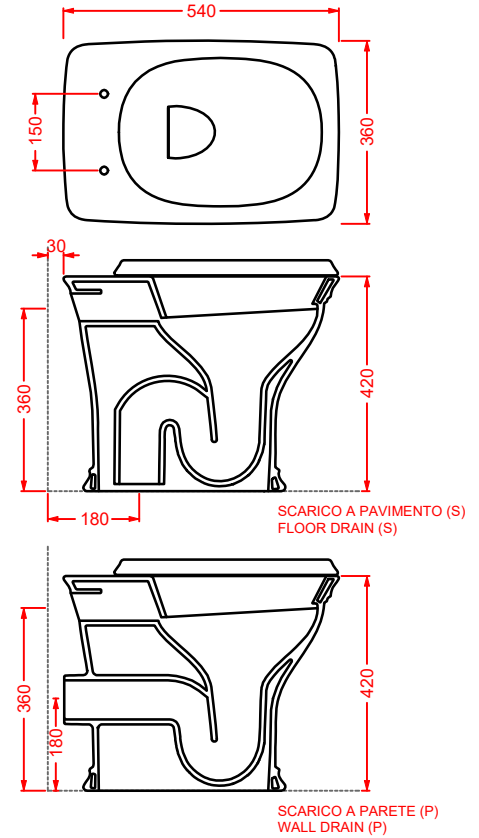

CIV002 (S)/CIV003 (P) CIVITAS

vaso terra scarico S e P
WC with floor drain and wall drain