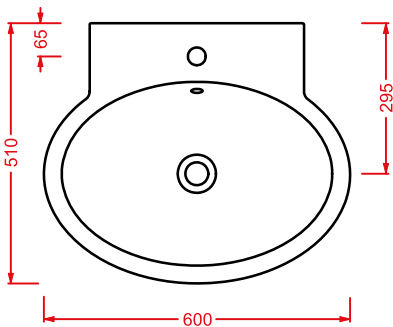

FLL002 FILE 2.0

lavabo sospeso 60
wall-hung washbasin 60