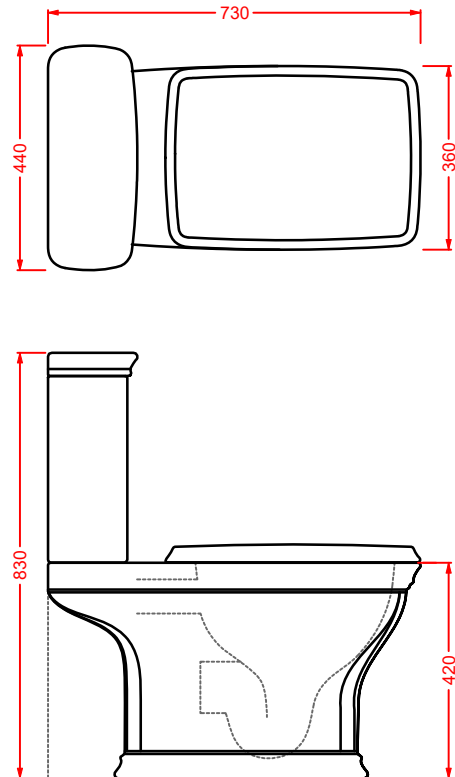

CIV004 + CIC009 CIVITAS

vaso monoblocco S + cassetta monoblocco
close-coupled WC (S) + ceramic cistern