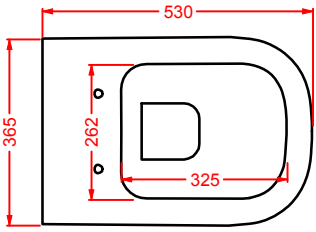

FSV001 FASTER

vaso sospeso
wall-hung WC