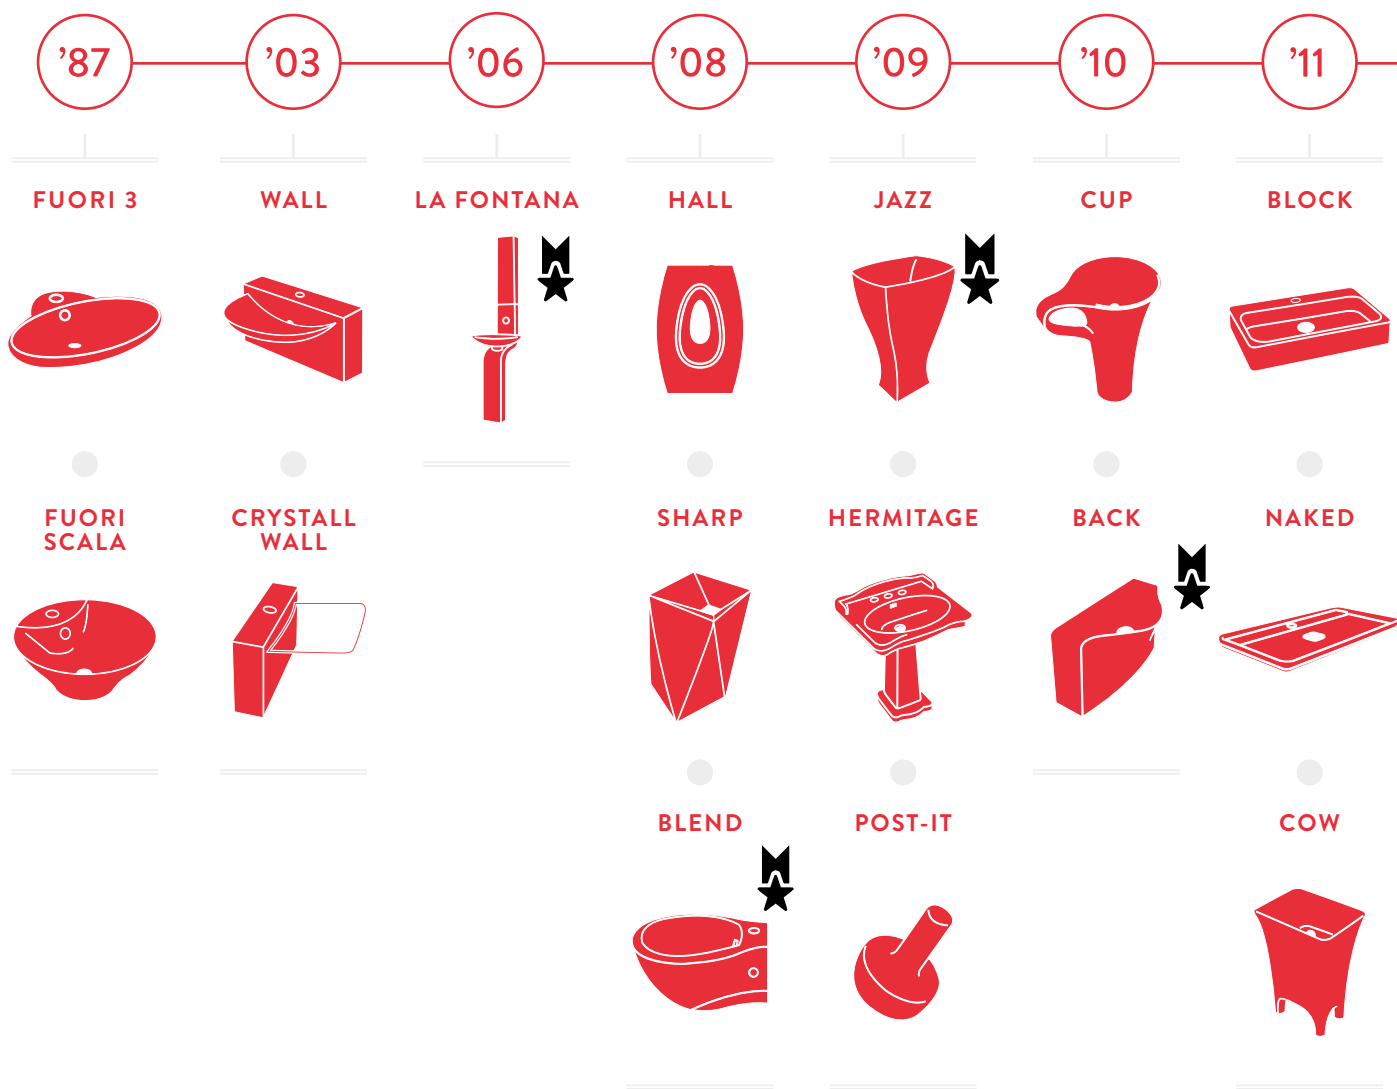

## **I RISULTATI**

FROM 2006, THE STRATEGIC FOCUS  
ON DESIGN LED TO INTERNATIONAL  
AWARDS FOR INNOVATION, RESEARCH  
AS WELL AS FRESH, SMART IDEAS  
IN OUR PRODUCTS.

*i premi di the.artceram...  
the.artceram awards...*

LA FONTANA

BLEND

reddot design award  
winner 2009

JAZZ

BACK

reddot design award  
winner 2011

IL CAVALLETTO

TT

reddot design award  
winner 2016

THE ONE

la timeline di the.artceram...  
the.artceram timeline...

THE.ARTCERAM - I RISULTATI

prodotto premiato  
awarded product