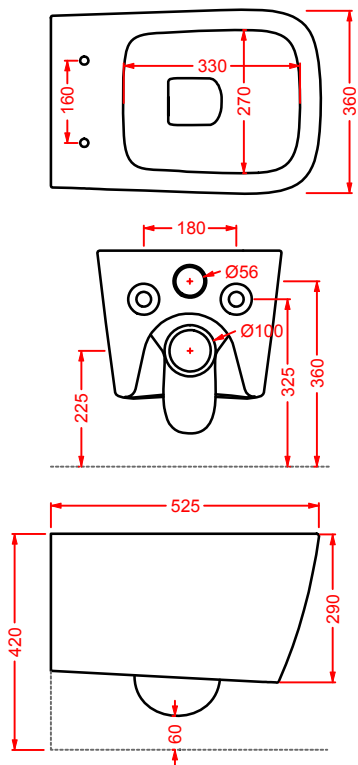

ASV001 A16
vaso sospeso
wall-hung WC