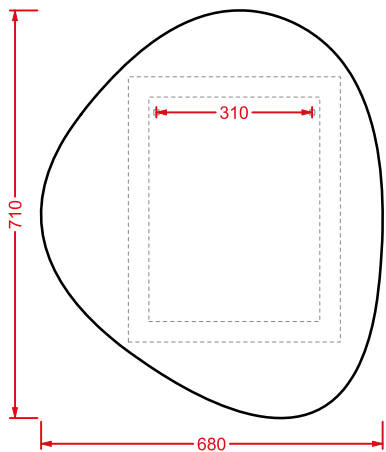

ACS004 STONE

set di 3 specchi
3 mirror set