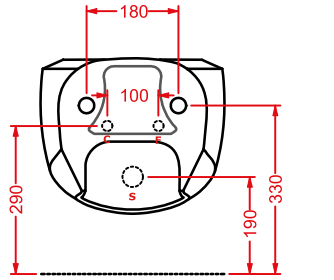

BLB001 BLEND

bidet sospeso
wall-hung bidet