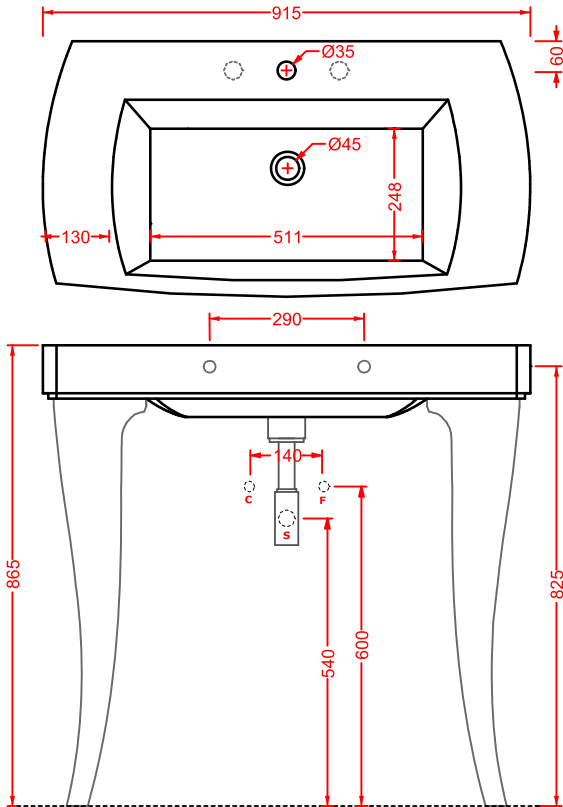

JZL001 + JZC002 JAZZ

consolle 91,5 sospesa/appoggio + coppia gambe ceramica
consolle 91,5 wall-hung/countertop + pair ceramic legs