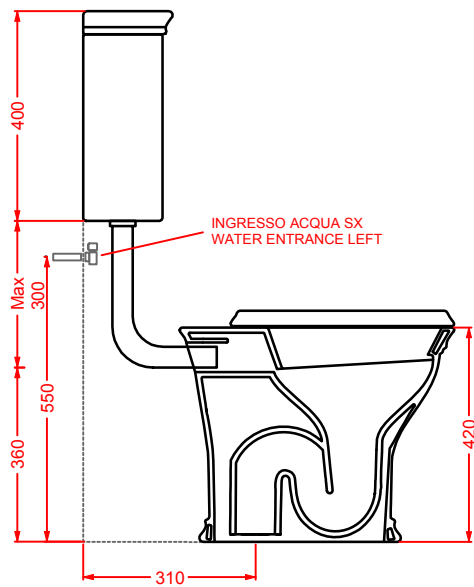

CIV002 + CIC007 CIVITAS

vaso terra S + cassetta zaino + coperchio
WC (S)+ low level ceramic cistern + cov.