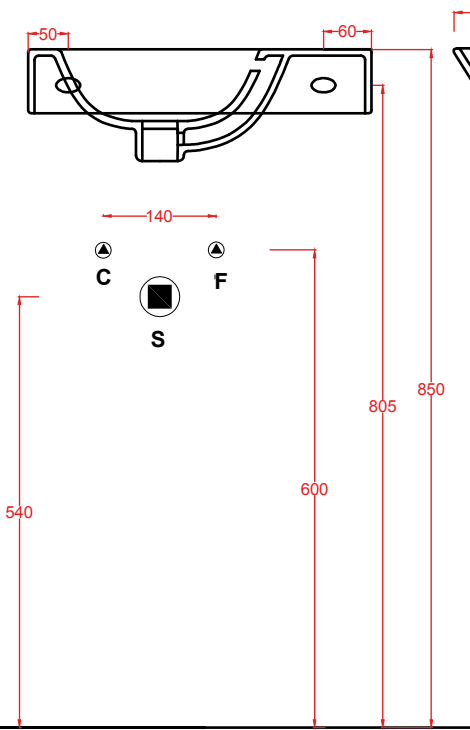

LML002 BRICK

lavamani sospeso
wall-hung handrinse basin