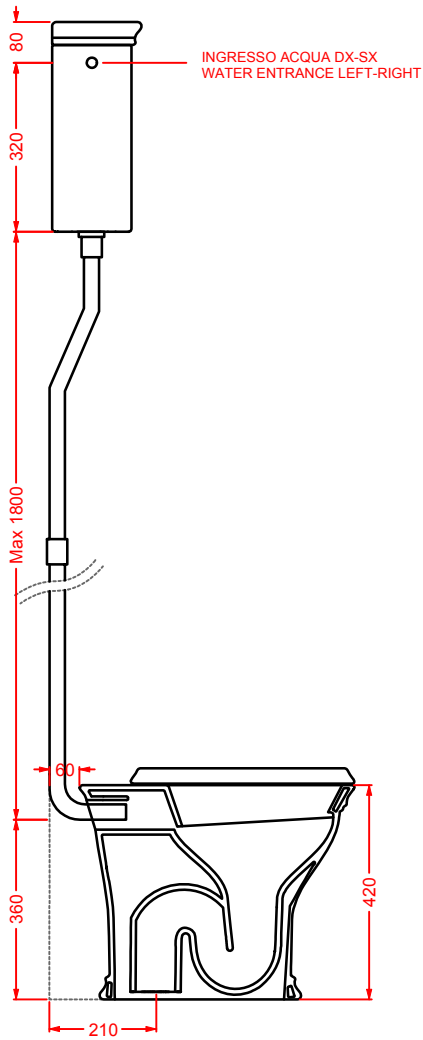

bidet terra  
floor bidet

**CIV004 + CIC009 CIVITAS**

vaso monoblocco S + cassetta monoblocco  
close-coupled WC (S) + ceramic cistern

**CIV002 + CIC006 CIVITAS**

vaso terra S + cassetta alta + coperchio  
 WC (S)+ high ceramic cistern + cover