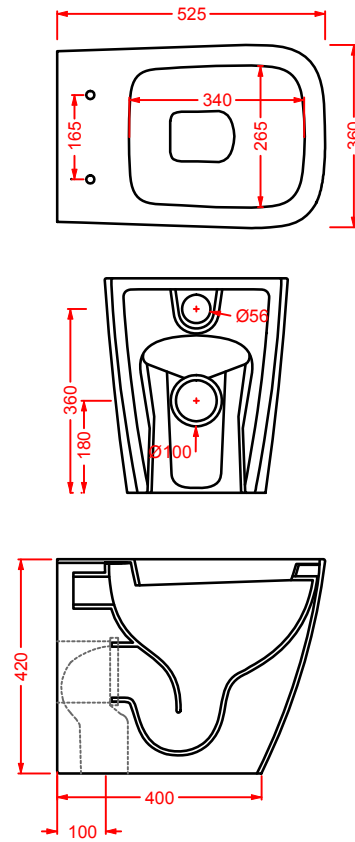

ASV002 A16
vaso terra filomuro
back to wall WC