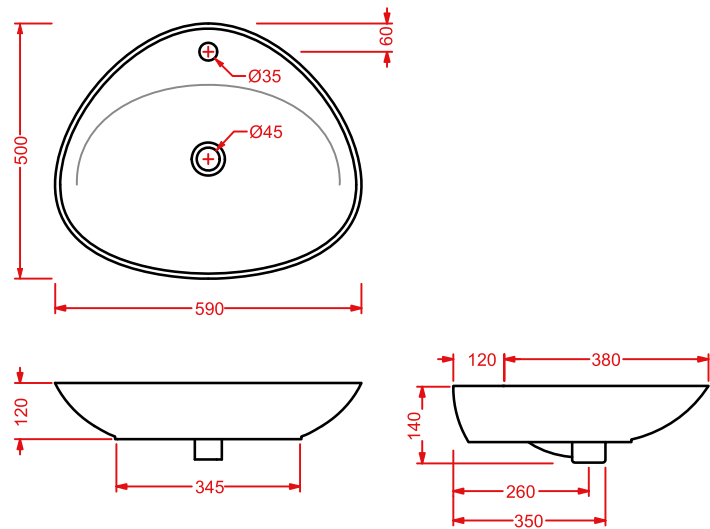

BS | 59 x 50

colore	codice	kg	pz. pallet Italia	pz. pallet Export	euro

○	BSL001 01; 00	10	16	26	

lavabo appoggio + kit di fissaggio

countertop washbasin + fitting system
kit