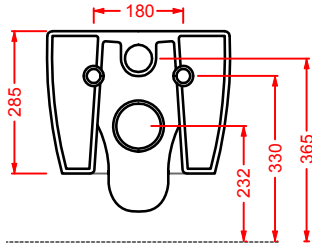

FSV003 FASTER

vaso sospeso Senza Brida
wall-hung Rimless WC