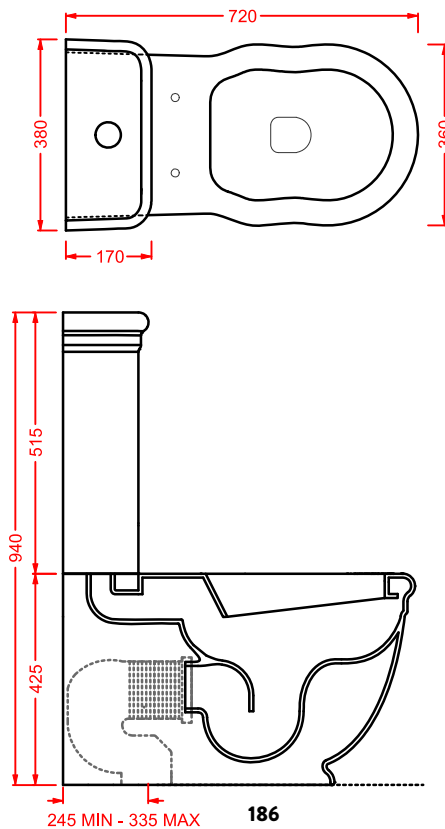

HEV006 HERMITAGE

vaso monoblocco filo muro
back to wall close-coupled WC