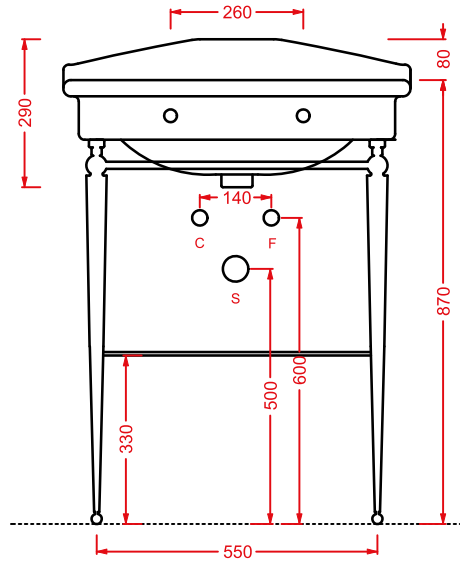

HEA015 HERMITAGE

struttura cromata lavabo 68
chromed structure washbasin 68