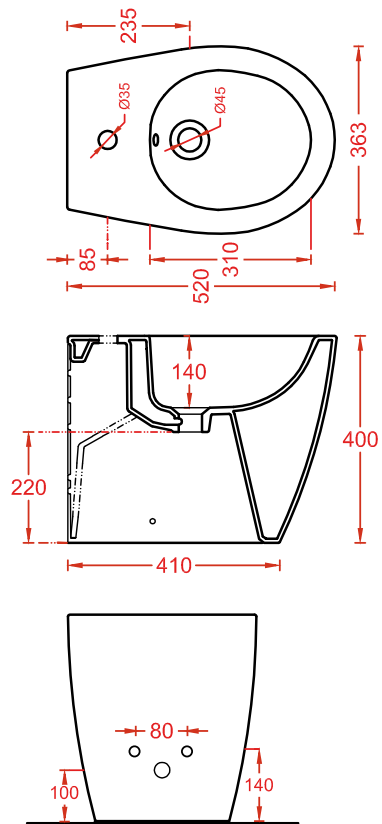

# TEN

*Designed by Meneghello Paoelli Associati*

TEB001

TEV002

A modern bathroom with white fixtures, a wooden shelf, a clock, and a plant. The room features a white wall, a light wood floor, and a minimalist aesthetic. A white sink is mounted on the wall, with a chrome faucet and a chrome towel rack below it. A white bidet and toilet are also wall-mounted. A wooden shelf holds various bathroom items, and a wooden clock is mounted on the wall. A small white trash can is placed on the floor between the bidet and toilet. A green plant is in the foreground, and a small metal stool is in the bottom left corner.