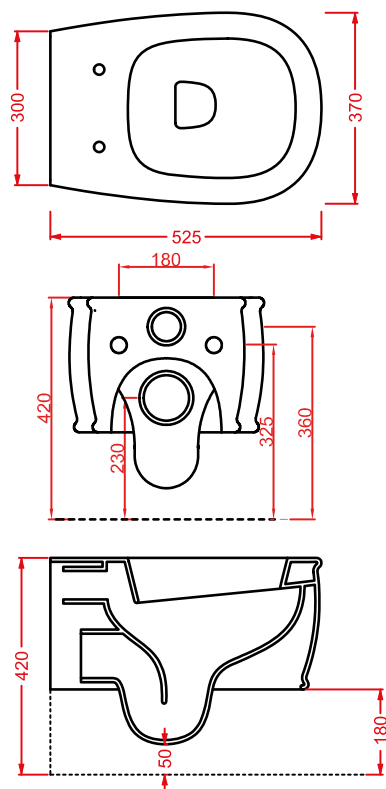

AZV001 AZULEY

vaso sospeso
wall-hung WC