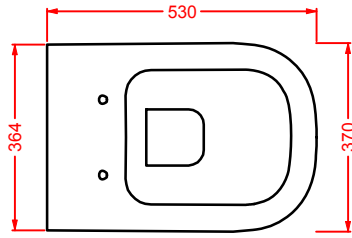

FSV004 FASTER

vaso a terra filomuro Senza Brida
back to wall Rimless WC