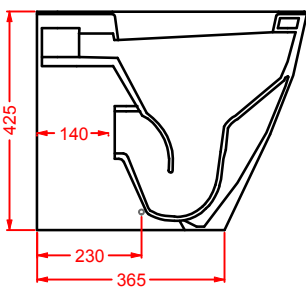

FSV005 FASTER

vaso a terra filomuro traslato
back to wall adjustable flush WC

ART ACA035
CANNOTTO TRASLATO PER MODIFICA
INGRESSO ACQUA +/- 2 CM