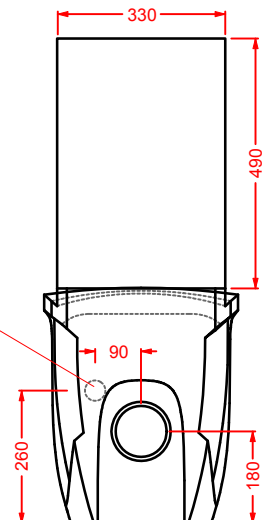

ATTACCO ACQUA
/ WATER INLET