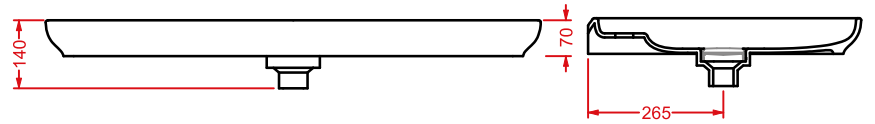

NAKED | 98 x 54

colore	codice	kg	pz. pallet Italia	pz. pallet Export	euro
○	NAL001 01;00	20	20	30	

lavabo appoggio + piletta

countertop washbasin + drain