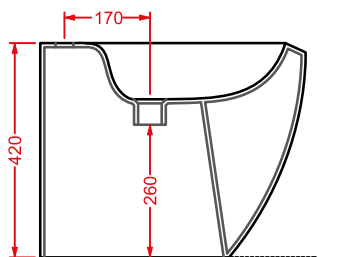

BLB002 BLEND

bidet terra filomuro
back to wall bidet