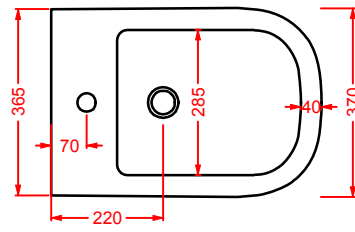

FSB002 FASTER

bidet a terra filomuro
back to wall bidet