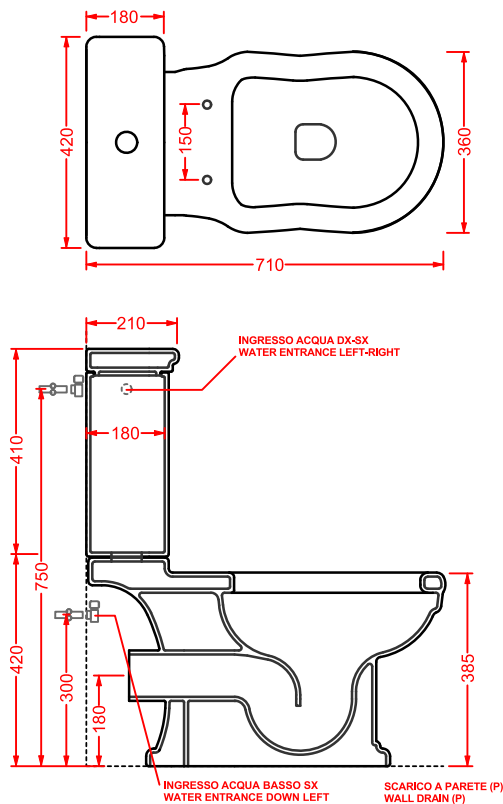

HEV004 + HEC001 HERMITAGE

vaso monoblocco P + cassetta monoblocco
close-coupled WC (P) + ceramic cistern