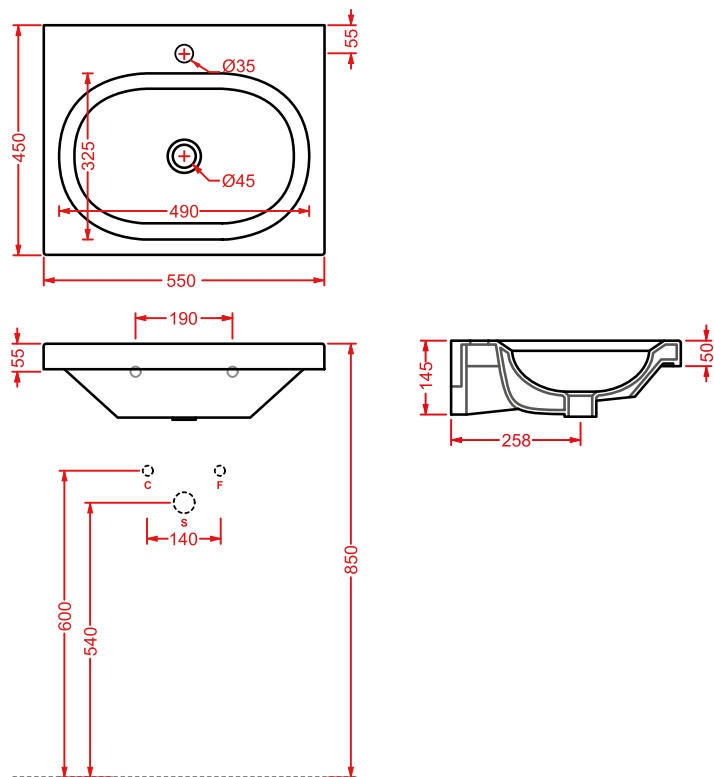

BLL004 BLEND

consolle 55 sospesa/appoggio/incasso
wall-hung/countertop/drop in consolle 55