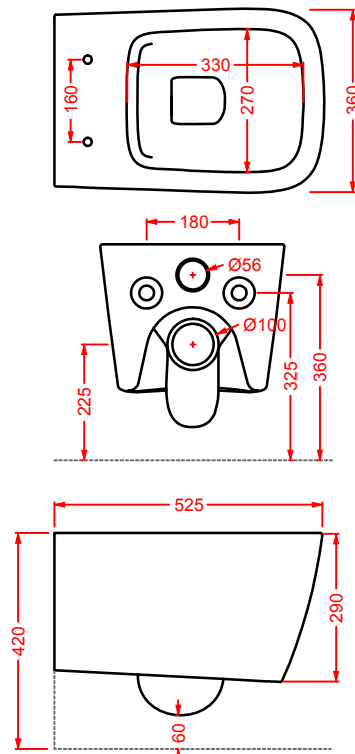

ASV003 A16 THE. RIMLESS
vaso sospeso Senza Brida
wall-hung Rimless WC