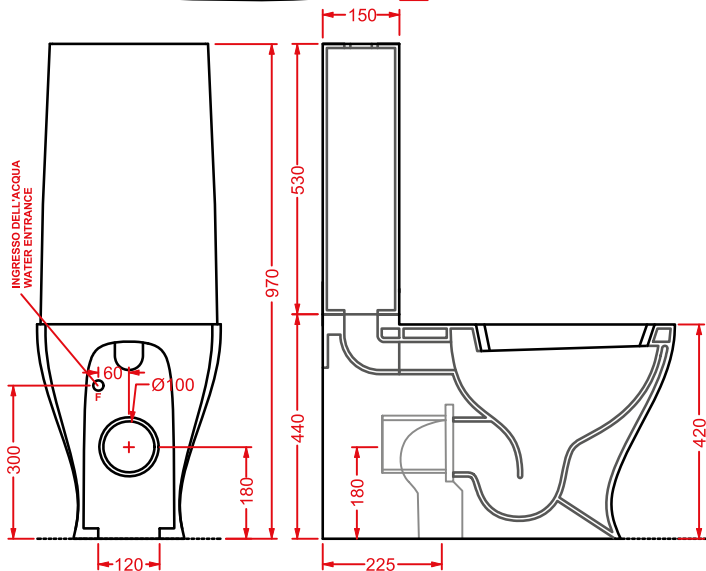

JZV003 + JZC001 JAZZ
vaso monoblocco + cassetta monoblocco
close-coupled WC + ceramic cistern