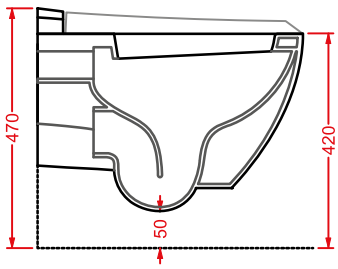

BLV001 BLEND

vaso sospeso
wall-hung WC