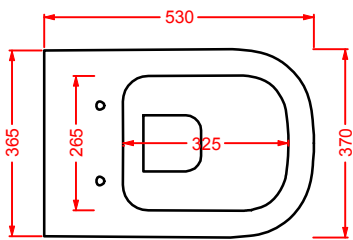

FSV005 FASTER

vaso a terra filomuro traslato
back to wall adjustable flush WC

ART ACA035
CANNOTTO TRASLATO PER MODIFICA
INGRESSO ACQUA +/- 2 CM