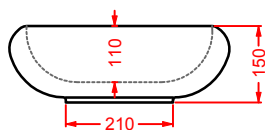

TOL001 TAO

lavabo appoggio 43
countertop washbasin 43