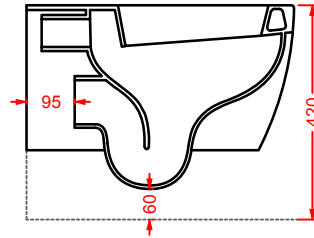

FSV003 FASTER

vaso sospeso Senza Brida
wall-hung Rimless WC