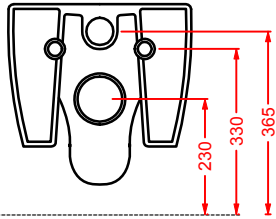

FSV001 FASTER

vaso sospeso
wall-hung WC