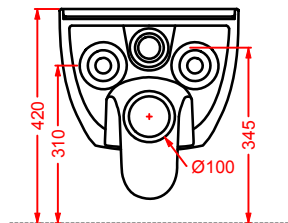

THV001 THE ONE

vaso sospeso
wall-hung WC