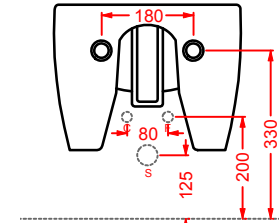

FSB001 FASTER

bidet sospeso
wall-hung bidet