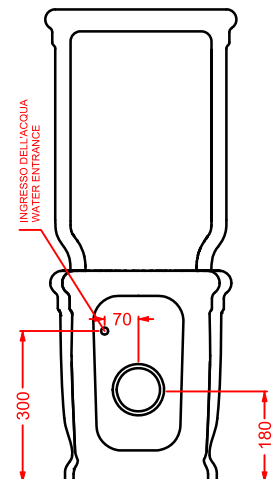

HEV006 HERMITAGE

vaso monoblocco filo muro
back to wall close-coupled WC