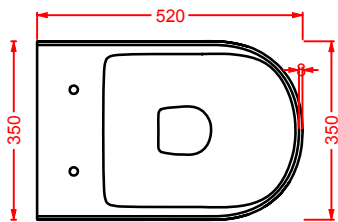

THV001 THE ONE

vaso sospeso
wall-hung WC