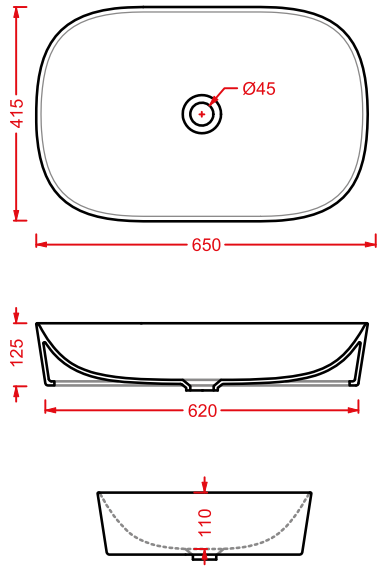

GHL002 GHOST 65
lavabo appoggio
countertop washbasin