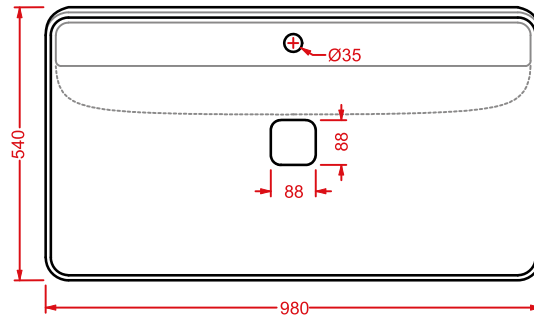

NAKED | 98 x 54

colore	codice	kg	pz. pallet Italia	pz. pallet Export	euro
○	NAL001 01;00	20	20	30	

lavabo appoggio + piletta

countertop washbasin + drain