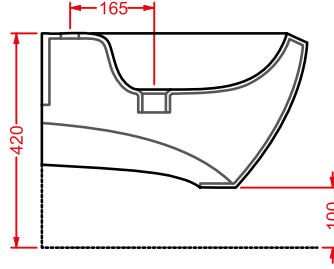

BLB001 BLEND

bidet sospeso
wall-hung bidet