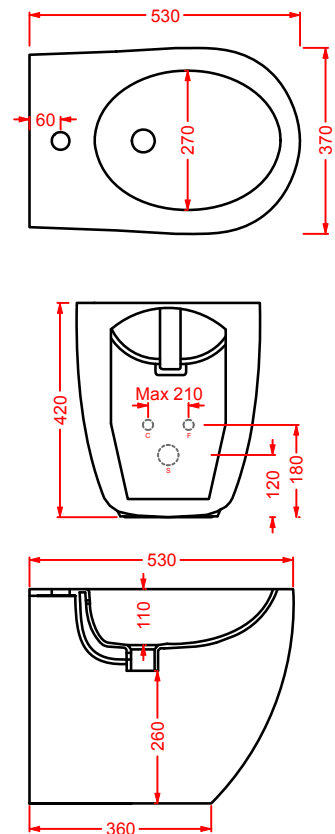

FLB002 FILE 2.0

bidet terra filomuro
back to wall bidet