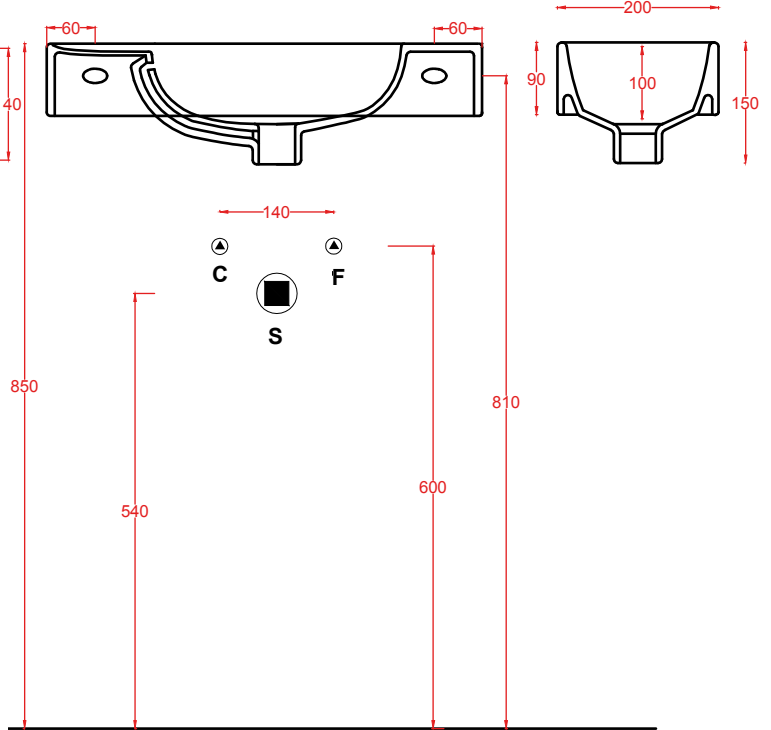

LML002 BRICK

lavamani sospeso
wall-hung handrinse basin