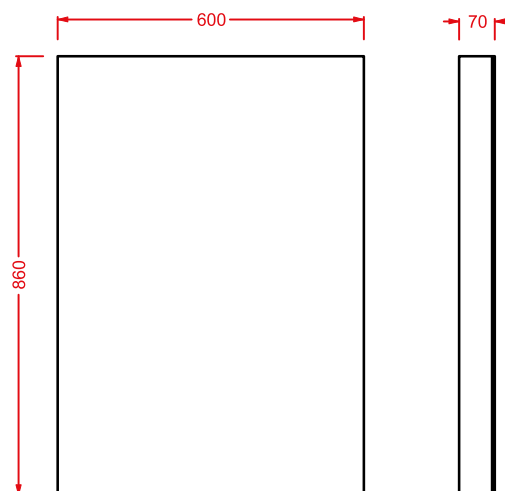

ACS010 SQUARE

specchio rettangolare
rectangular mirror