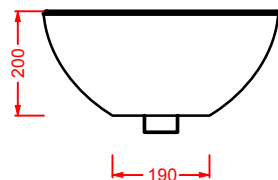

LA CIOTOLA 70 | 70 x 44

colore	codice	kg	pz. pallet Italia	pz. pallet Export	euro
○	LCL002 01; 00	10	16	28	

lavabo appoggio

countertop washbasin

LCL001 LA CIOTOLA 46
lavabo appoggio 46
countertop washbasin 46