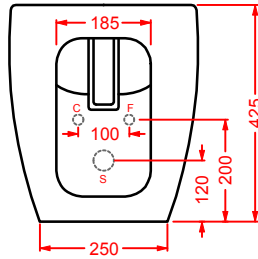

FSB002 FASTER

bidet a terra filomuro
back to wall bidet