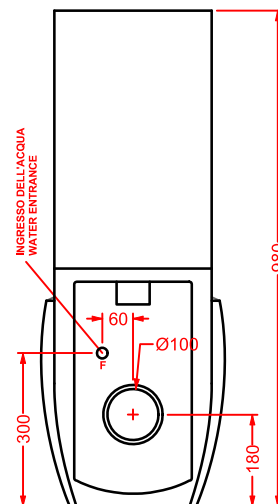

BLV003 + BLC001 BLEND

vaso monoblocco + cassetta monoblocco
close-coupled WC + ceramic cistern