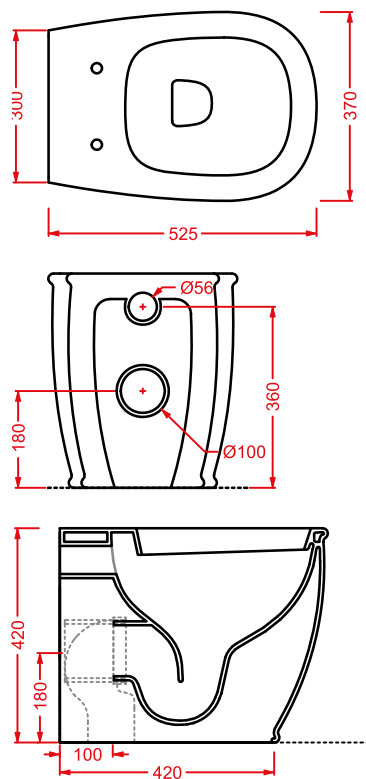

AZV002 AZULEY

vaso terra filomuro
back to wall WC