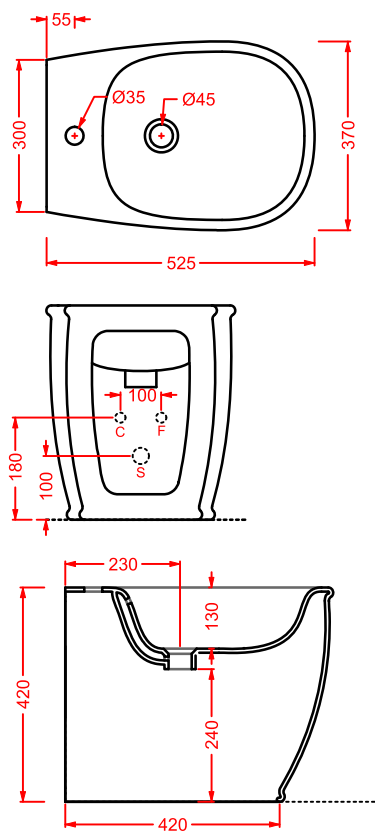

AZB002 AZULEY

bidet terra filomuro
back to wall bidet