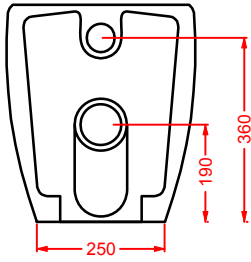

FSV004 FASTER

vaso a terra filomuro Senza Brida
back to wall Rimless WC