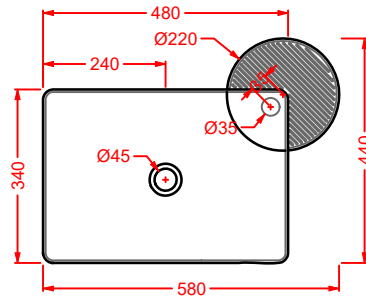

lavabo appoggio ovale
 oval countertop washbasin

**CAL002 CARTESIO**

lavabo appoggio rettangolare
 rectangular countertop washbasin

**CAL003 CARTESIO**

lavabo appoggio quadrato
 squared countertop washbasin