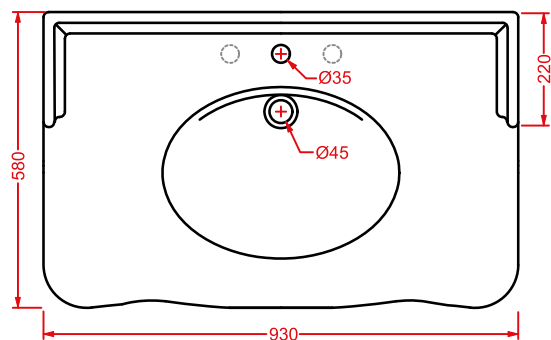

HEB001 HERMITAGE

bidet terra filomuro
back to wall bidet

HEV006 HERMITAGE

vaso monoblocco filo muro
back to wall close-coupled WC

HEL005 + HEC003 HERMITAGE

consolle 92 + gambe ceramica
consolle 92 + ceramic legs