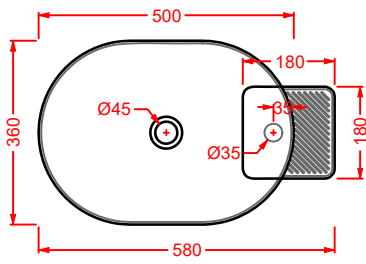

lavabo appoggio ovale
 oval countertop washbasin

**CAL002 CARTESIO**

lavabo appoggio rettangolare
 rectangular countertop washbasin

**CAL003 CARTESIO**

lavabo appoggio quadrato
 squared countertop washbasin