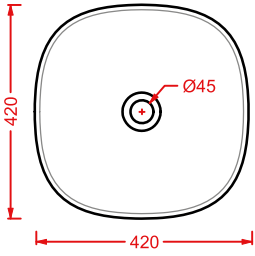

GHL001 GHOST 42

lavabo appoggio
countertop washbasin