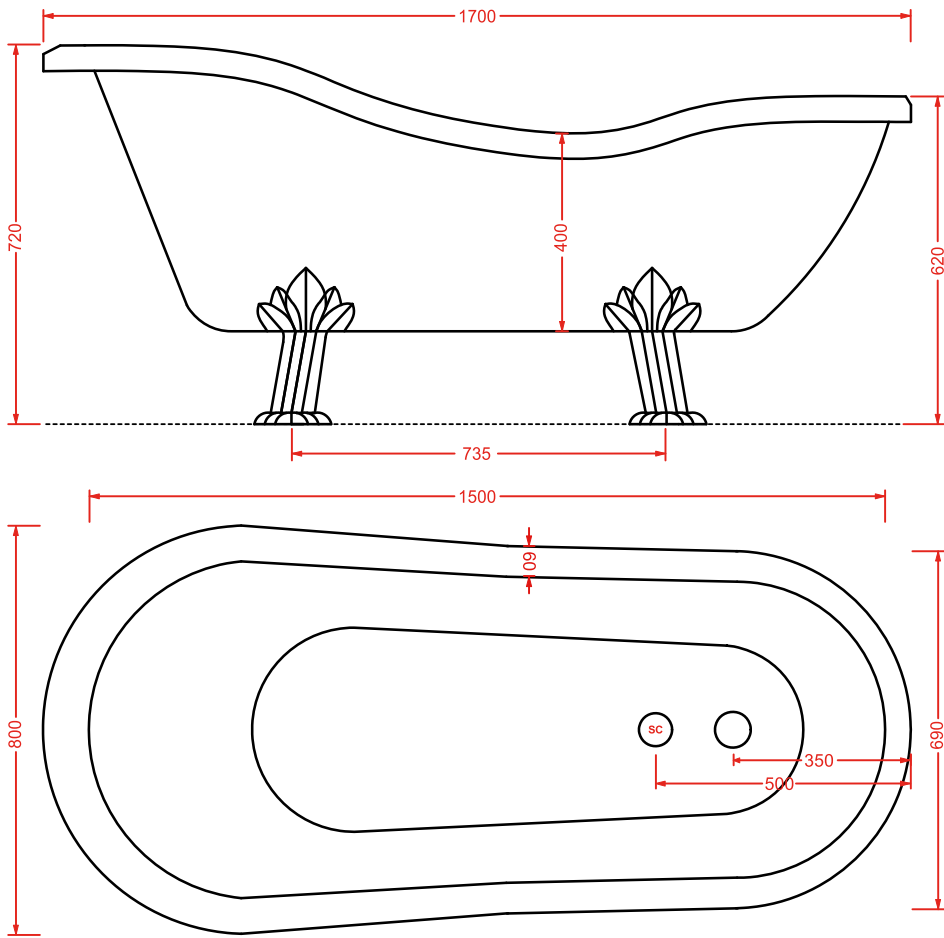

HEA017 HERMITAGE

struttura cromata consolle 112
chromed structure consolle 112

HEL004 + HEC003 HERMITAGE

consolle 112 + gambe ceramica
consolle 112 + ceramic legs

HEW001 HERMITAGE

vasca bianca
white bathtub