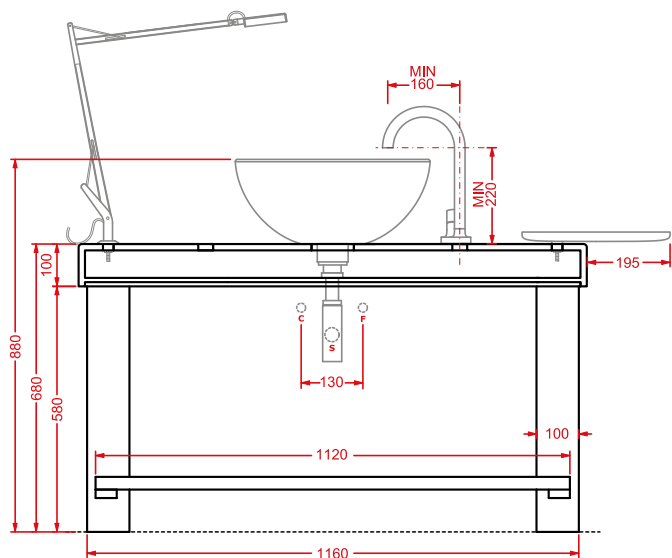

OSL002 IL CAVALLETTO 120

barra ceramica + struttura essenza + lavabo La Ciotola 46
ceramic bar + wood frame + La Ciotola 46 washbasin