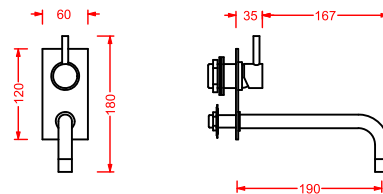

LFA008 LA FONTANA

rubinetto per colonna La Fontana
faucet for column La Fontana