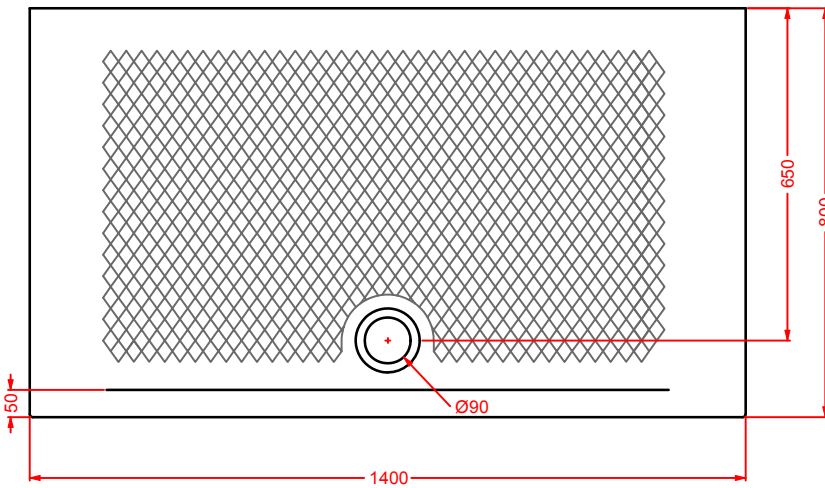

PDR022 SCACCHI

piatto doccia rettangolare h 5,5 80 x 140
rectuangular shower tray h 5,5 80 x 140

LATO NON SMALTATO / UNGLAZED SIDE