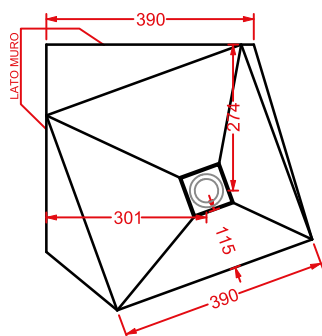

OSL008 SHARP

lavabo centrostanza/a muro
freestanding/back to wall washbasin