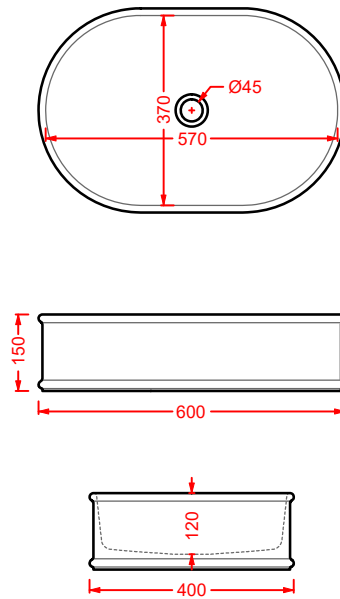

ATL001 ATELIER

lavabo tondo appoggio Ø44
 round countertop washbasin Ø44

**ATL002 ATELIER**

lavabo ovale appoggio 60
 oval countertop washbasin 60

**ATL003 ATELIER**

lavabo sospeso 65
 wall-hung washbasin 65