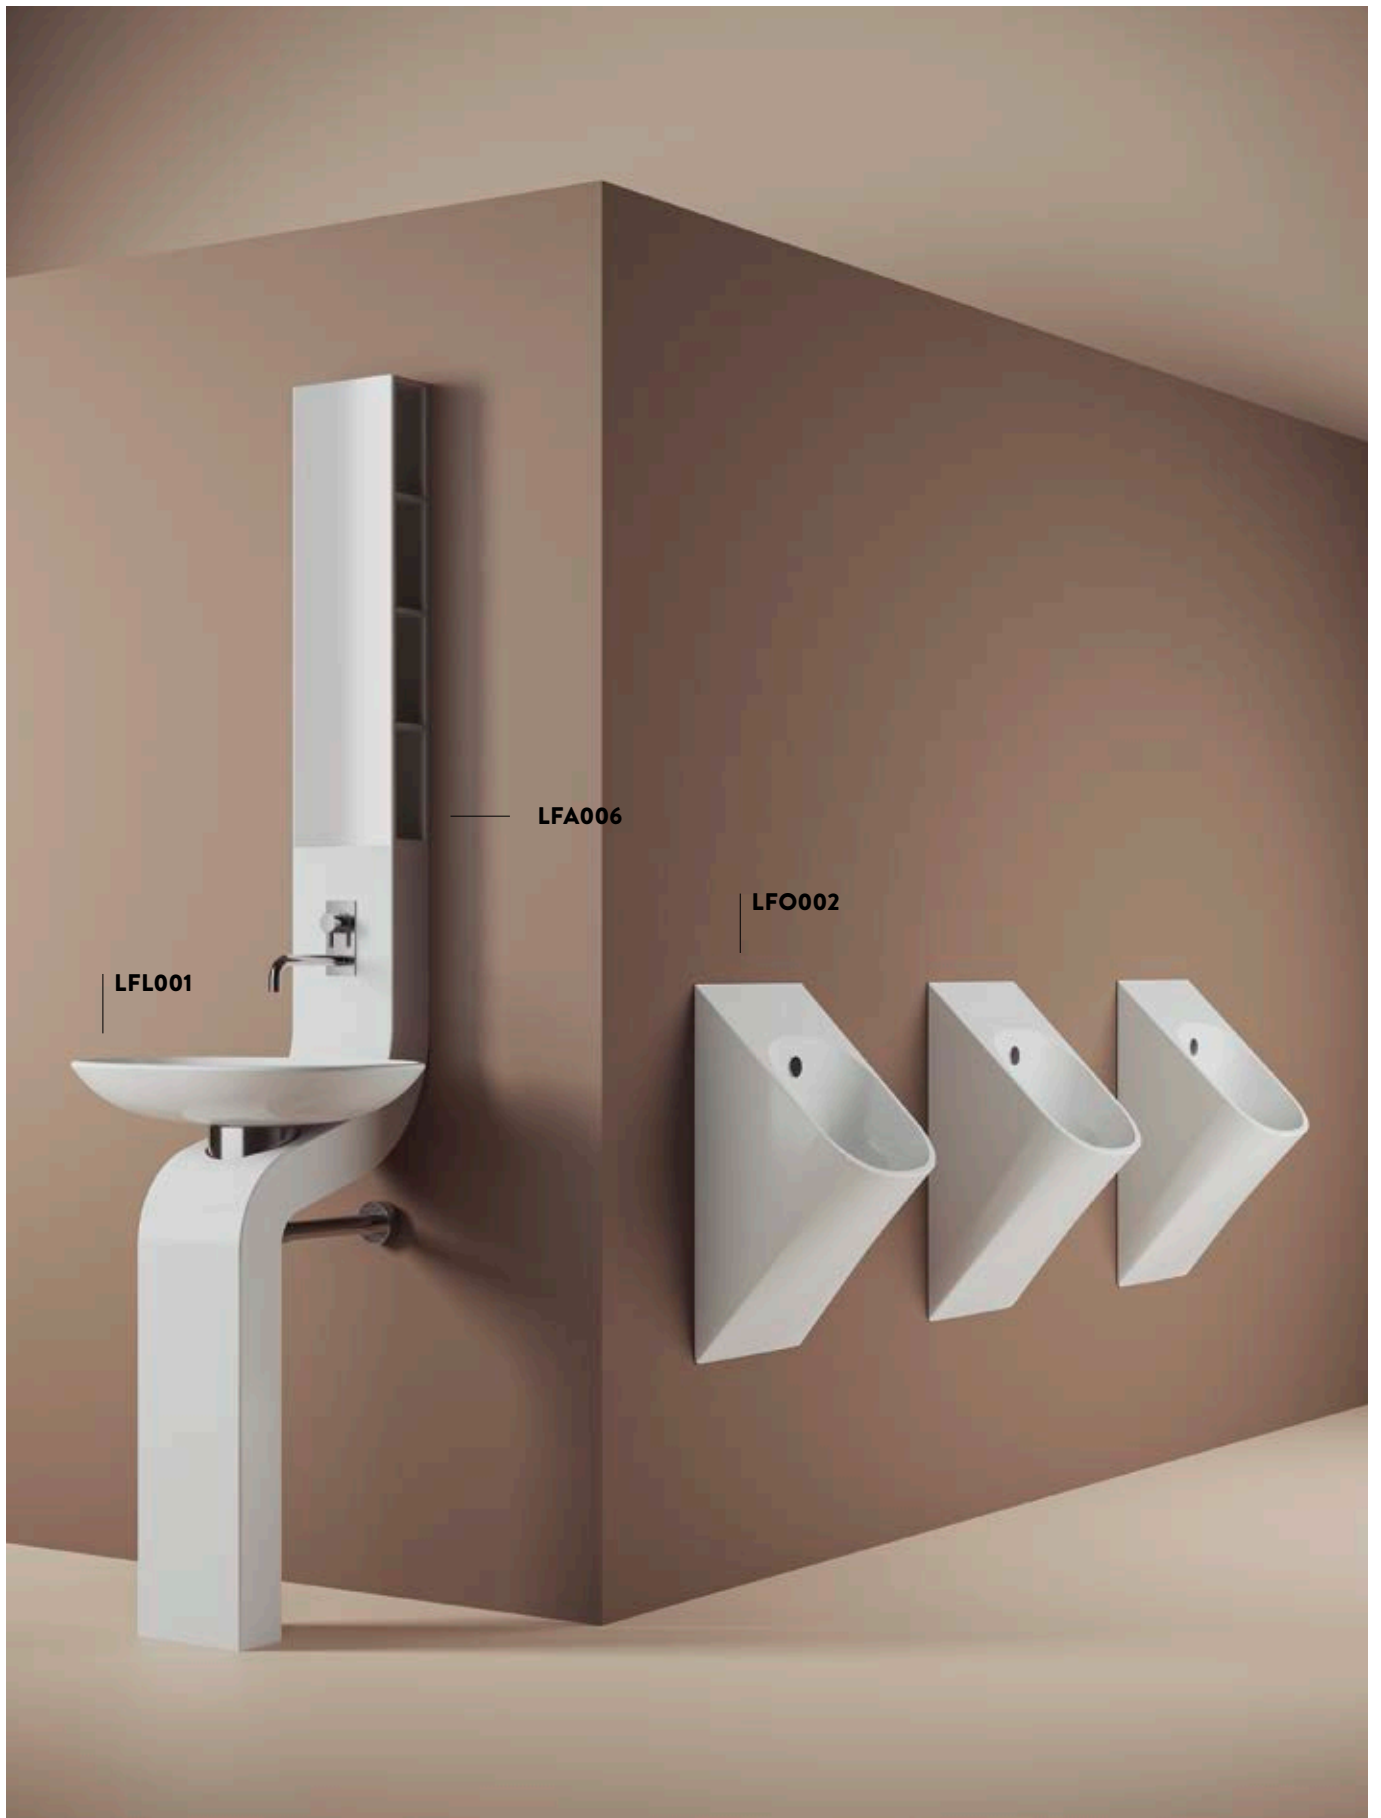

LFL001

LFA006

LFO002