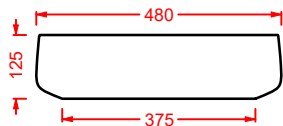

COL002 COGNAC 48
lavabo appoggio
countertop washbasin