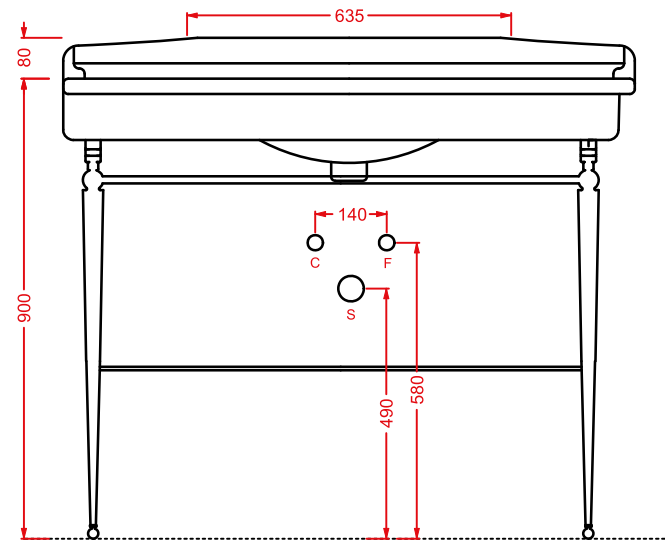

HEA017 HERMITAGE

struttura cromata consolle 112
chromed structure consolle 112

HEL004 + HEC003 HERMITAGE

consolle 112 + gambe ceramica
consolle 112 + ceramic legs

HEW001 HERMITAGE

vasca bianca
white bathtub