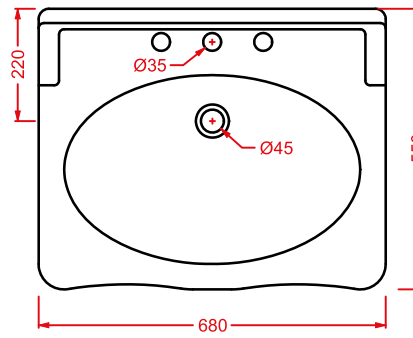

HEA017 HERMITAGE

struttura cromata consolle 112
chromed structure consolle 112

HEL004 + HEC003 HERMITAGE

consolle 112 + gambe ceramica
consolle 112 + ceramic legs

HEW001 HERMITAGE

vasca bianca
white bathtub