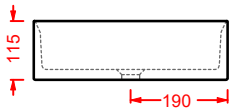

SCL001 SCALINO 38

lavabo appoggio 38
countertop washbasin 38