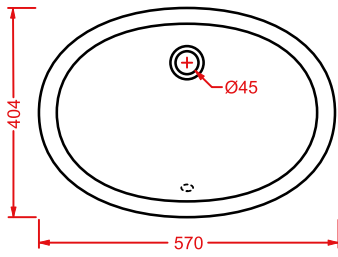

DIL001 DIANA

lavabo sottopiano 57
under-countertop washbasin 57

IDEA

IDL001 IDEA

lavabo sottopiano 60
under-countertop washbasin 60

NETTUNO

NTL001 NETTUNO

lavabo sottopiano 56
under-countertop washbasin 56