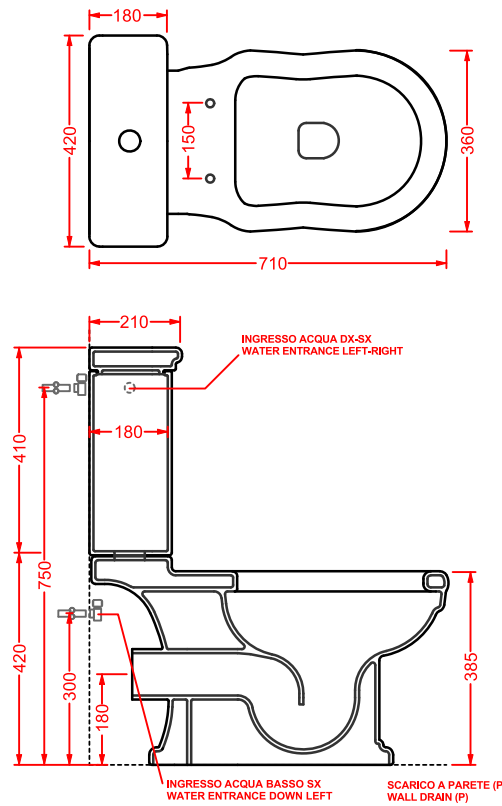

HEV004 + HEC001 HERMITAGE

vaso monoblocco P + cassetta monoblocco
close-coupled WC (P) + ceramic cistern