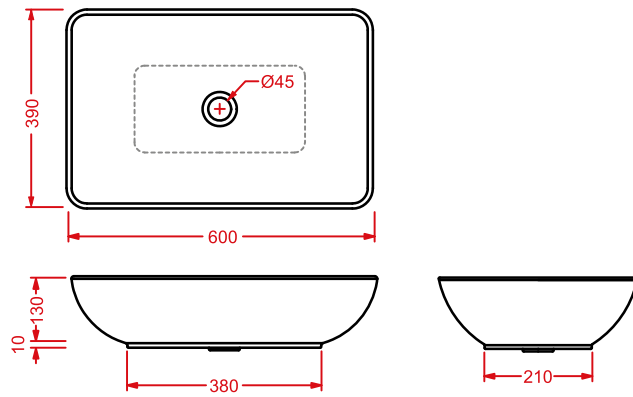

colore	codice	kg	pz. pallet Italia	pz. pallet Export
TAI | 60 x 39		TAL001 01; 00	12	18	36

lavabo appoggio

countertop washbasin