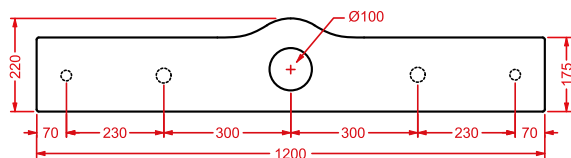

OSL002 IL CAVALLETTO 120

barra ceramica + struttura essenza + lavabo La Ciotola 46
ceramic bar + wood frame + La Ciotola 46 washbasin