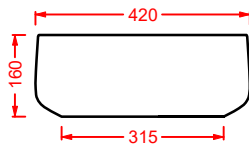

COL001 COGNAC 42
lavabo appoggio
countertop washbasin