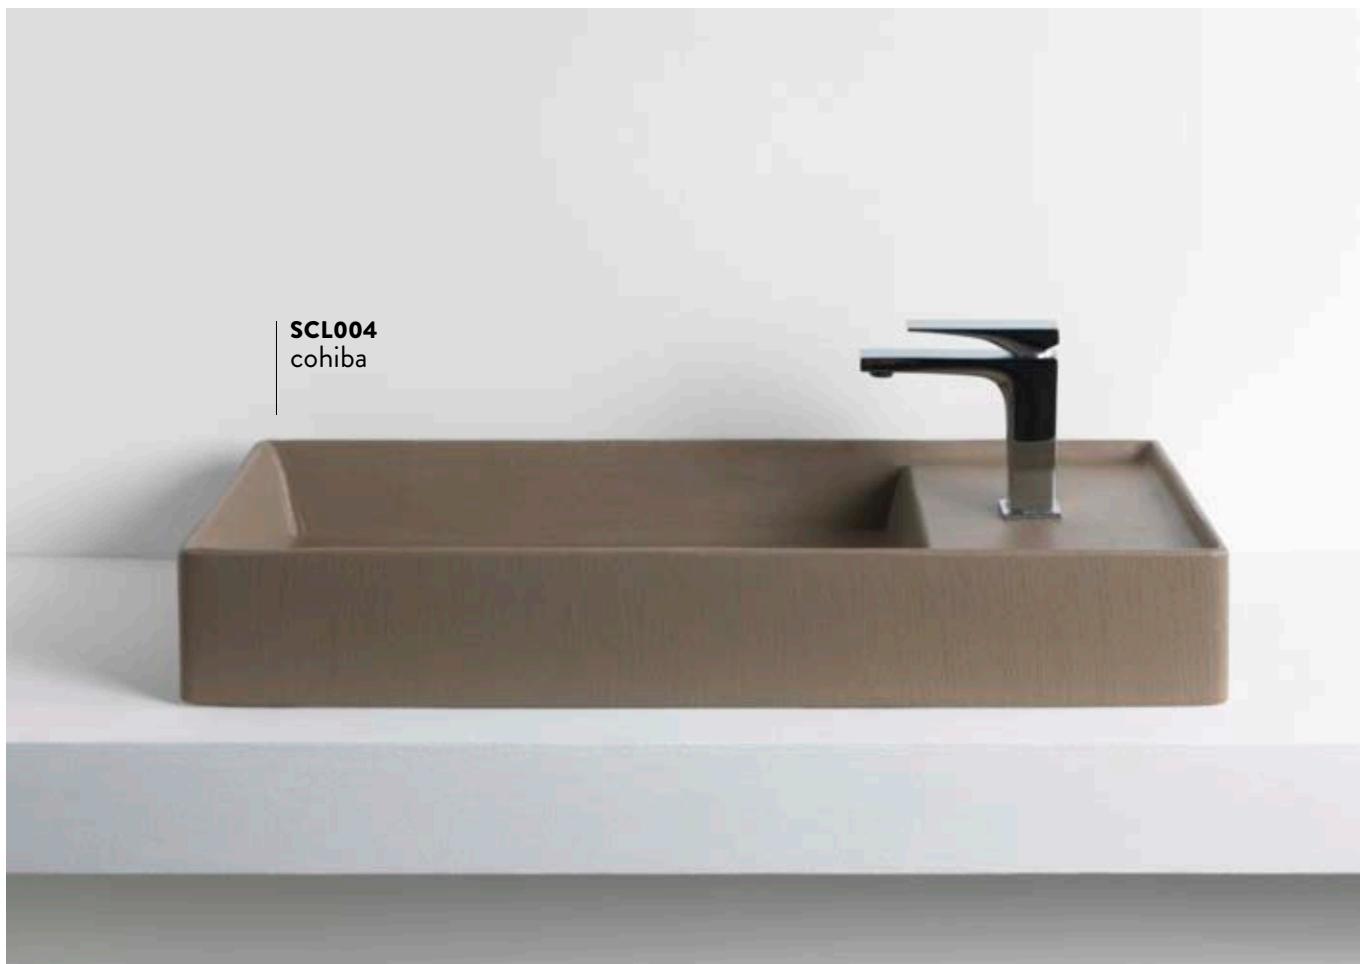

SCL004
cohiba