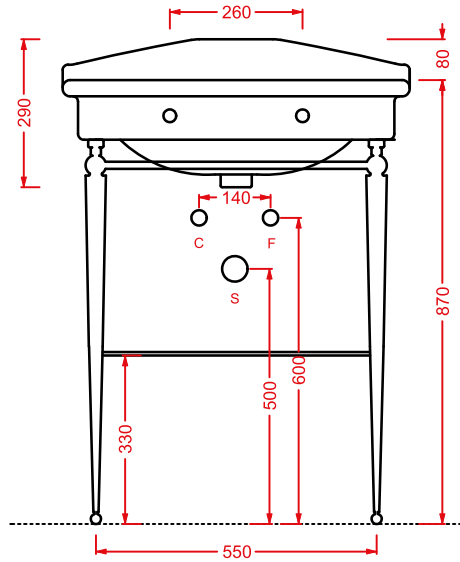

HEA017 HERMITAGE

struttura cromata consolle 112
chromed structure consolle 112

HEL004 + HEC003 HERMITAGE

consolle 112 + gambe ceramica
consolle 112 + ceramic legs

HEW001 HERMITAGE

vasca bianca
white bathtub