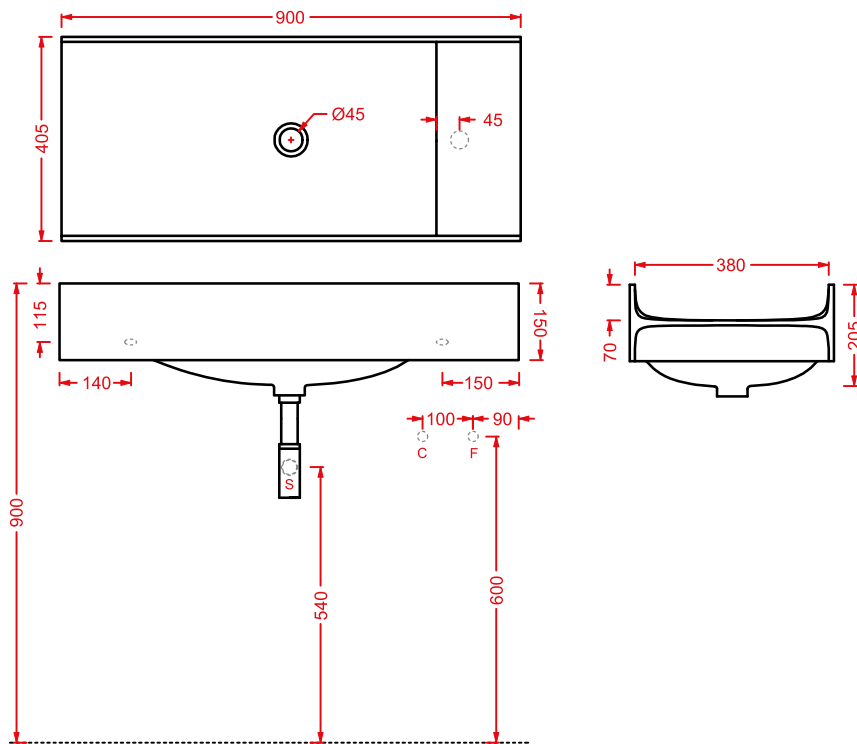

OSL011 TT

lavabo sospeso/appoggio in Livingtec satinato + porta salviette laterale in legno
wall-hung/countertop washbasin in satin Livingtec + lateral wood towel rail