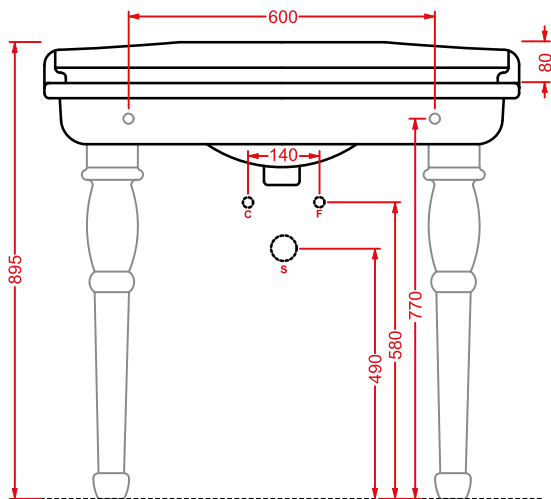

HEB001 HERMITAGE

bidet terra filomuro
back to wall bidet

HEV006 HERMITAGE

vaso monoblocco filo muro
back to wall close-coupled WC

HEL005 + HEC003 HERMITAGE

consolle 92 + gambe ceramica
consolle 92 + ceramic legs