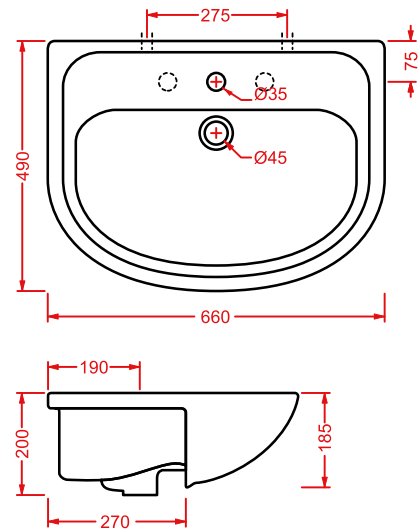

APOLLO

APL001 APOLLO

lavabo semincasso 66
semi-recessed washbasin 66