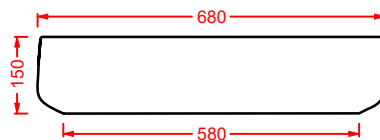

COL005 COGNAC 68
lavabo appoggio
countertop washbasin

CARTESIO

Designed by Meneghello Paoletti Associati

CAL002
58 x 44

WASHBASINS - CARTESIO

DESIGN PLUS

CAL003
44 x 44

CAL004
44 x 36