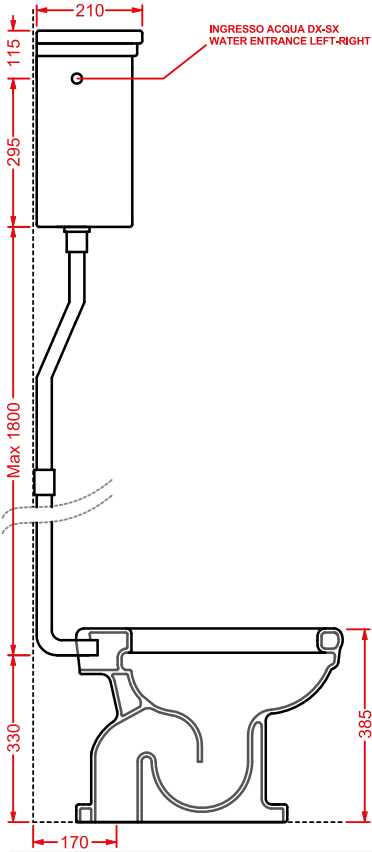

HEV002 + HEC004 HERMITAGE

vaso terra S con cassetta alta + coperchio
WC (S) + high ceramic cistern + cover