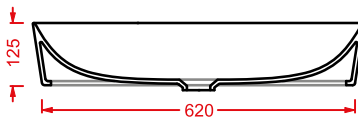

GHL002 GHOST 65

lavabo appoggio
countertop washbasin