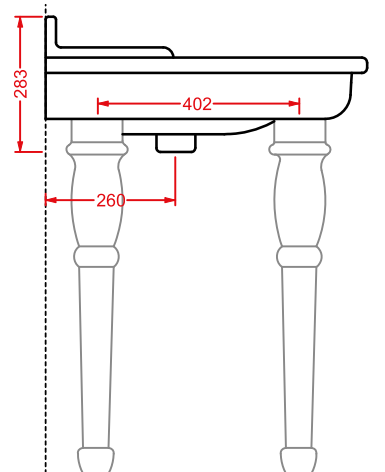

HEA017 HERMITAGE

struttura cromata consolle 112
chromed structure consolle 112

HEL004 + HEC003 HERMITAGE

consolle 112 + gambe ceramica
consolle 112 + ceramic legs

HEW001 HERMITAGE

vasca bianca
white bathtub