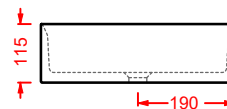

GHOST

Designed by Meneghello Paoelli Associati

GHL001
42 x 42

WASHBASINS - GHOST

GHL001
42 x 42

GHL002
65 x 42

GHL002
65 x 42

GHOST/OVERVIEW