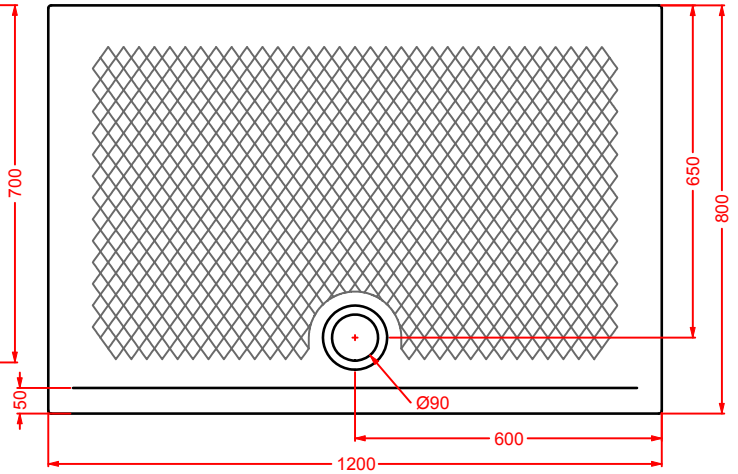

PDR021 SCACCHI

piatto doccia rettangolare h 5,5 80 x 120
rectuangular shower tray h 5,5 80 x 120

LATO NON SMALTATO / UNGLAZED SIDE