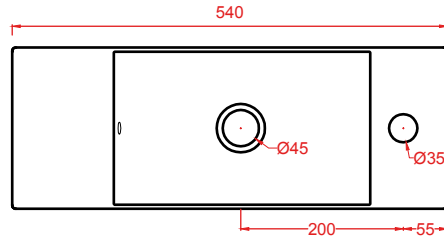

LML002 BRICK

lavamani sospeso
wall-hung handrinse basin