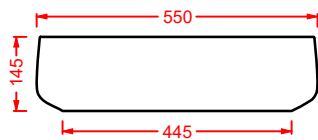

COL005 COGNAC 68
lavabo appoggio
countertop washbasin

CARTESIO

Designed by Meneghello Paoletti Associati

CAL002
58 x 44

WASHBASINS - CARTESIO

DESIGN PLUS

CAL003
44 x 44

CAL004
44 x 36