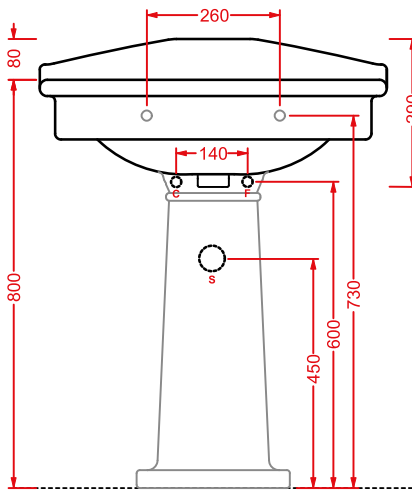

HEL002 + HEC002 HERMITAGE

lavabo 68 + colonna

washbasin 68 + column