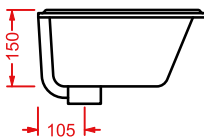

GEA 90

GEL002 GEA 90

lavabo sottopiano 90
under-countertop washbasin 90