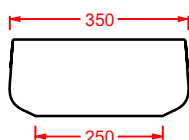

COL005 COGNAC 68
lavabo appoggio
countertop washbasin

CARTESIO

Designed by Meneghello Paoletti Associati

CAL002
58 x 44

WASHBASINS - CARTESIO

DESIGN PLUS

CAL003
44 x 44

CAL004
44 x 36