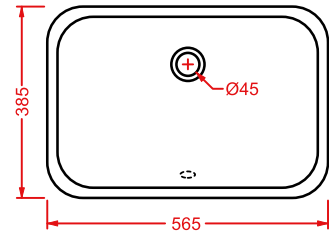

DIL001 DIANA

lavabo sottopiano 57
under-countertop washbasin 57

IDEA

IDL001 IDEA

lavabo sottopiano 60
under-countertop washbasin 60

NETTUNO

NTL001 NETTUNO

lavabo sottopiano 56
under-countertop washbasin 56