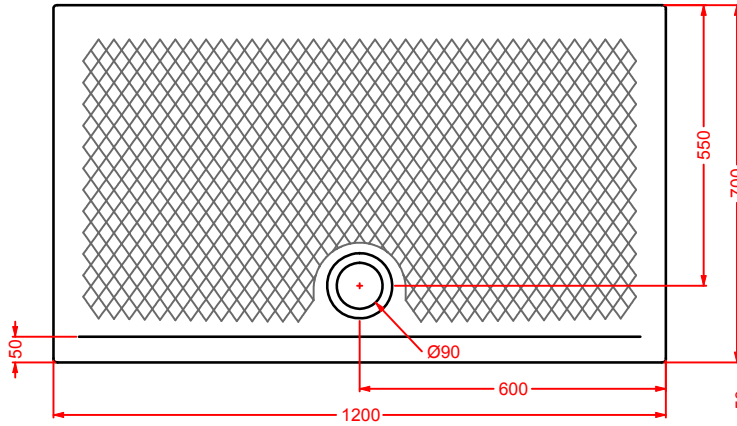

PDR020 SCACCHI

piatto doccia rettangolare h 5,5 70 x 120
rectuangular shower tray h 5,5 70 x 120

LATO NON SMALTATO / UNGLAZED SIDE