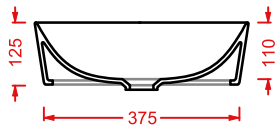

GHL001 GHOST 42

lavabo appoggio
countertop washbasin