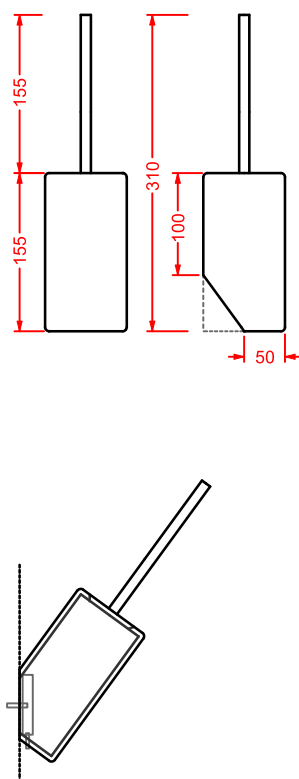

PSC002 POSTIT

porta scopino ceramica + scopino
ceramic brush holder + brush