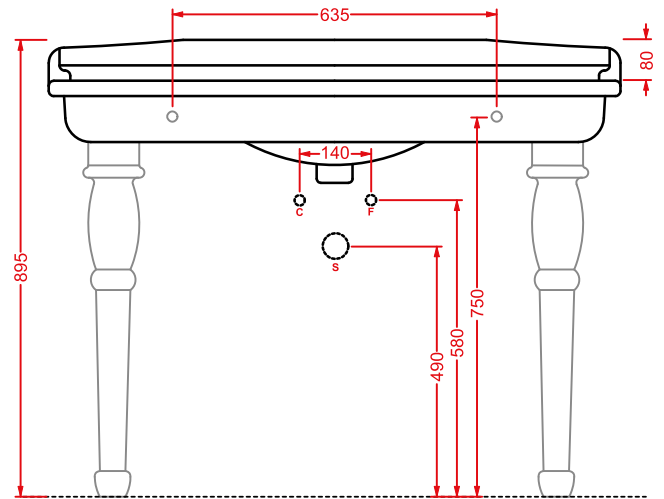

HEA017 HERMITAGE

struttura cromata consolle 112
chromed structure consolle 112

HEL004 + HEC003 HERMITAGE

consolle 112 + gambe ceramica
consolle 112 + ceramic legs

HEW001 HERMITAGE

vasca bianca
white bathtub