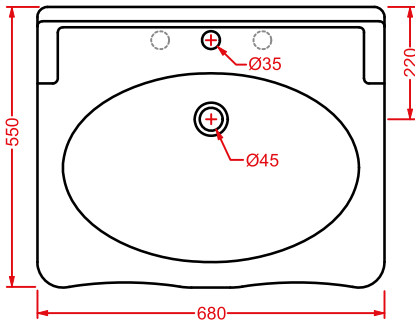

HEL002 + HEC002 HERMITAGE

lavabo 68 + colonna

washbasin 68 + column