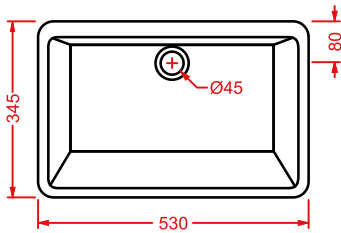

GEA

GEL001 GEA

lavabo sottopiano 53
under-countertop washbasin 53