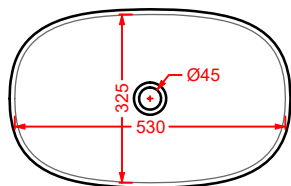

COL005 COGNAC 68
lavabo appoggio
countertop washbasin

CARTESIO

Designed by Meneghello Paoletti Associati

CAL002
58 x 44

WASHBASINS - CARTESIO

DESIGN PLUS

CAL003
44 x 44

CAL004
44 x 36