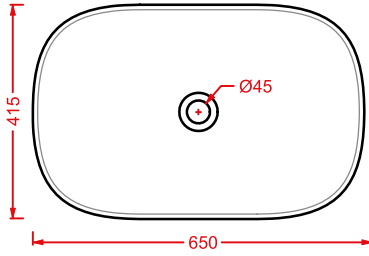

GHL002 GHOST 65

lavabo appoggio
countertop washbasin