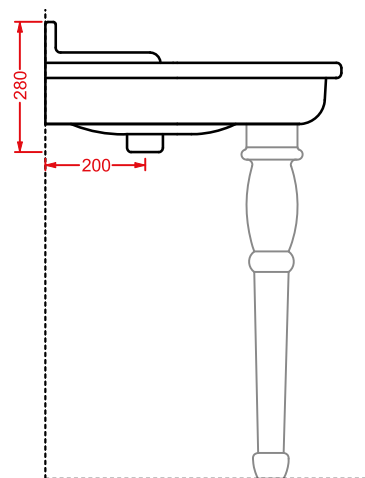

HEB001 HERMITAGE

bidet terra filomuro
back to wall bidet

HEV006 HERMITAGE

vaso monoblocco filo muro
back to wall close-coupled WC

HEL005 + HEC003 HERMITAGE

consolle 92 + gambe ceramica
consolle 92 + ceramic legs