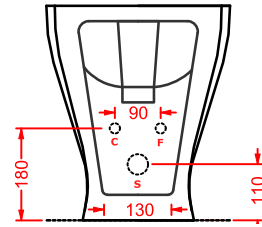

JZV002 JAZZ
vaso terra filomuro
back to wall WC