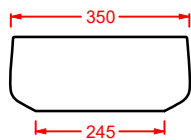

COL005 COGNAC 68
lavabo appoggio
countertop washbasin

CARTESIO

Designed by Meneghello Paoletti Associati

CAL002
58 x 44

WASHBASINS - CARTESIO

DESIGN PLUS

CAL003
44 x 44

CAL004
44 x 36