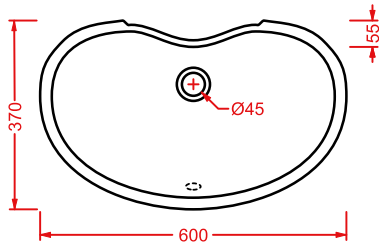

DIL001 DIANA

lavabo sottopiano 57
under-countertop washbasin 57

IDEA

IDL001 IDEA

lavabo sottopiano 60
under-countertop washbasin 60

NETTUNO

NTL001 NETTUNO

lavabo sottopiano 56
under-countertop washbasin 56