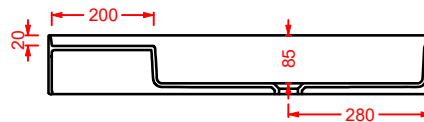

GHOST

Designed by Meneghello Paoelli Associati

GHL001
42 x 42

WASHBASINS - GHOST

GHL001
42 x 42

GHL002
65 x 42

GHL002
65 x 42

GHOST/OVERVIEW