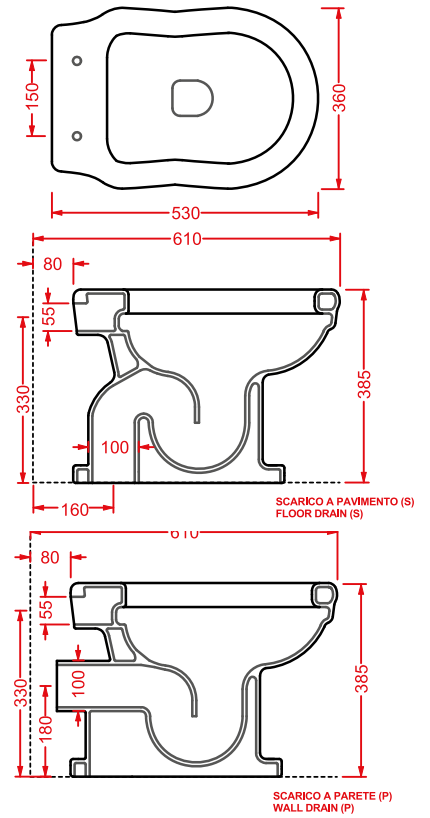

HEV002 (S)/HEV003 (P) HERMITAGE

vaso terra scarico S e P
WC with floor drain and wall drain