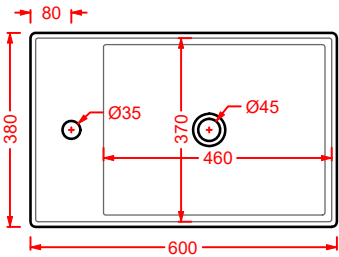

SCL003 SCALINO 60

lavabo appoggio 60
countertop washbasin 60