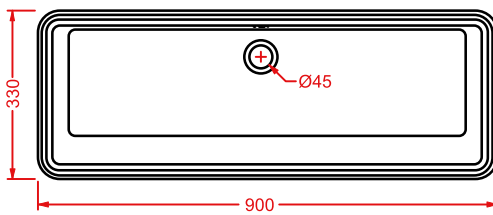

GEA 90

GEL002 GEA 90

lavabo sottopiano 90
under-countertop washbasin 90