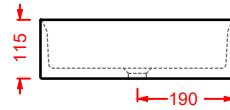

SCL002 SCALINO 55

lavabo appoggio 55
countertop washbasin 55