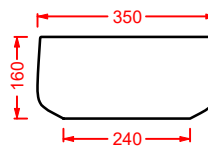

COL004 COGNAC 35
lavabo appoggio
countertop washbasin