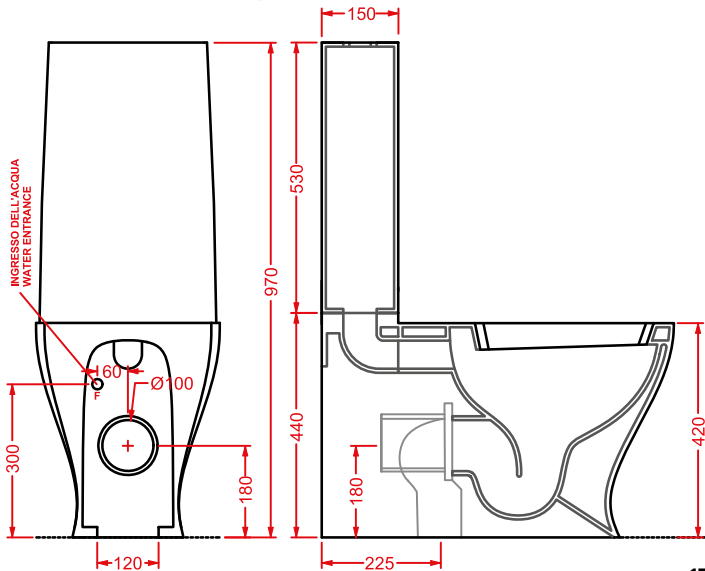

JZV001 JAZZ
vaso sospeso
wall-hung WC

JZB001 JAZZ
bidet sospeso
wall-hung bidet

JZB002 JAZZ
bidet terra filomuro
back to wall bidet

JZV003 + JZC001 JAZZ
vaso monoblocco + cassetta monoblocco
close-coupled WC + ceramic cistern