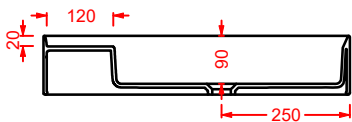

SCL003 SCALINO 60

lavabo appoggio 60
countertop washbasin 60