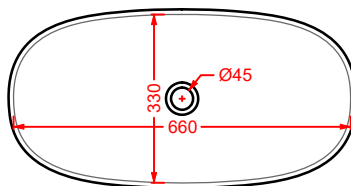

COL005 COGNAC 68
lavabo appoggio
countertop washbasin

CARTESIO

Designed by Meneghello Paoletti Associati

CAL002
58 x 44

WASHBASINS - CARTESIO

DESIGN PLUS

CAL003
44 x 44

CAL004
44 x 36