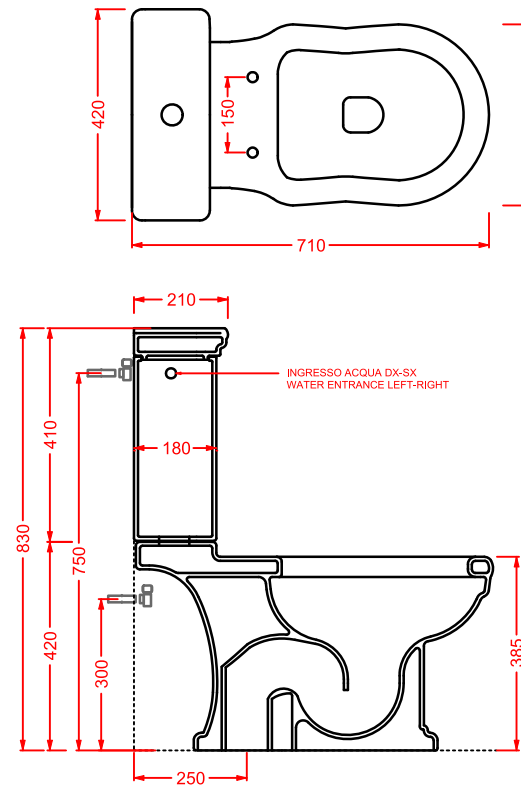

HEV008 + HEC001 HERMITAGE

vaso monoblocco S + cassetta monoblocco
close-coupled WC (S) + ceramic cistern