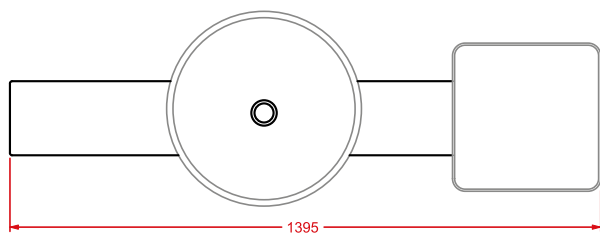

OSL002 IL CAVALLETTO 120

barra ceramica + struttura essenza + lavabo La Ciotola 46
ceramic bar + wood frame + La Ciotola 46 washbasin