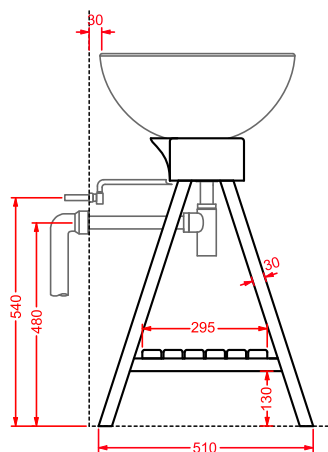

OSL002 IL CAVALLETTO 120

barra ceramica + struttura essenza + lavabo La Ciotola 46
ceramic bar + wood frame + La Ciotola 46 washbasin