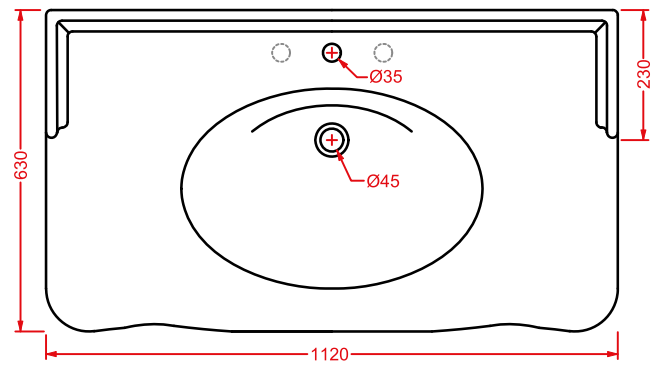

HEA017 HERMITAGE

struttura cromata consolle 112
chromed structure consolle 112

HEL004 + HEC003 HERMITAGE

consolle 112 + gambe ceramica
consolle 112 + ceramic legs

HEW001 HERMITAGE

vasca bianca
white bathtub