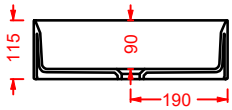

SCL001 SCALINO 38

lavabo appoggio 38
countertop washbasin 38