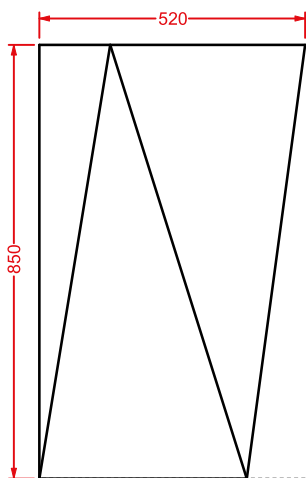

OSL008 SHARP

lavabo centrostanza/a muro
freestanding/back to wall washbasin