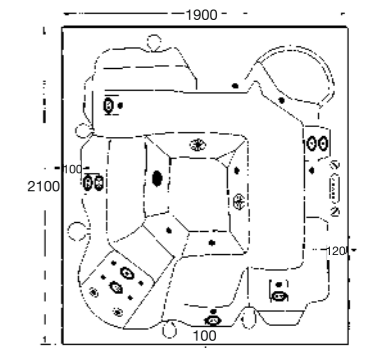

SPA Pool Rectangular 210x190 cm

1. 24 chrome jets:
     14 air-jets and 10 water-jets
   - 5 adults capacity
   - Heat element & lighting feature
   - Electronic touchpad
2. **G819201**

SPA Mini Pool Rectangular 190x170 cm

1. 10 water-jets
   - 4 adults capacity
   - Manual air control
2. **G809401**