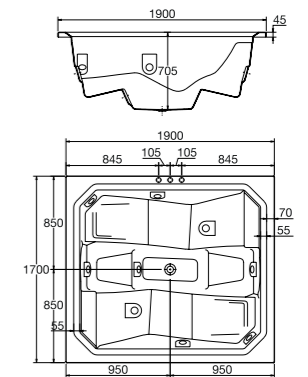

SPA Pool Rectangular 210x190 cm

- 24 chrome jets:
14 air-jets and 10 water-jets
 - 5 adults capacity
 - Heat element & lighting feature
 - Electronic touchpad
- G819201**

SPA Mini Pool Rectangular 190x170 cm

- 10 water-jets
 - 4 adults capacity
 - Manual air control
- G809401**

Island

The Island whirlpool tub is the synonym of comfort. Its round shape with diameter 150cm and the ergonomic design, completed by the integrated seat, provide maximum functionality and relaxation.

ISLAND
Whirlpool tub Round
150 cm

- 8 chrome water-jets
G746601

Technical drawing showing dimensions for the Island Whirlpool tub Round 150 cm. The drawing includes a top-down view and a side view. The top-down view shows an outer diameter of 1500 mm, an inner diameter of 1200 mm, and a depth of 820 mm. The side view shows a total height of 1500 mm, a base diameter of 490 mm, and a top diameter of 1150 mm. The tub has a depth of 480 mm.

Kimera
Whirlpool tub
Rectangular
180x90 cm

- 8 chrome water-jets
G710001

Technical drawing showing dimensions for the Kimera Whirlpool tub:

- Top view: Overall width 1800 mm, overall depth 900 mm. Inner width 1640 mm, inner depth 640 mm. Jet locations are marked at 120 mm from the side walls.
- Side view: Overall length 1800 mm, overall height 390 mm. The tub has a depth of 400 mm and a top width of 75 mm.