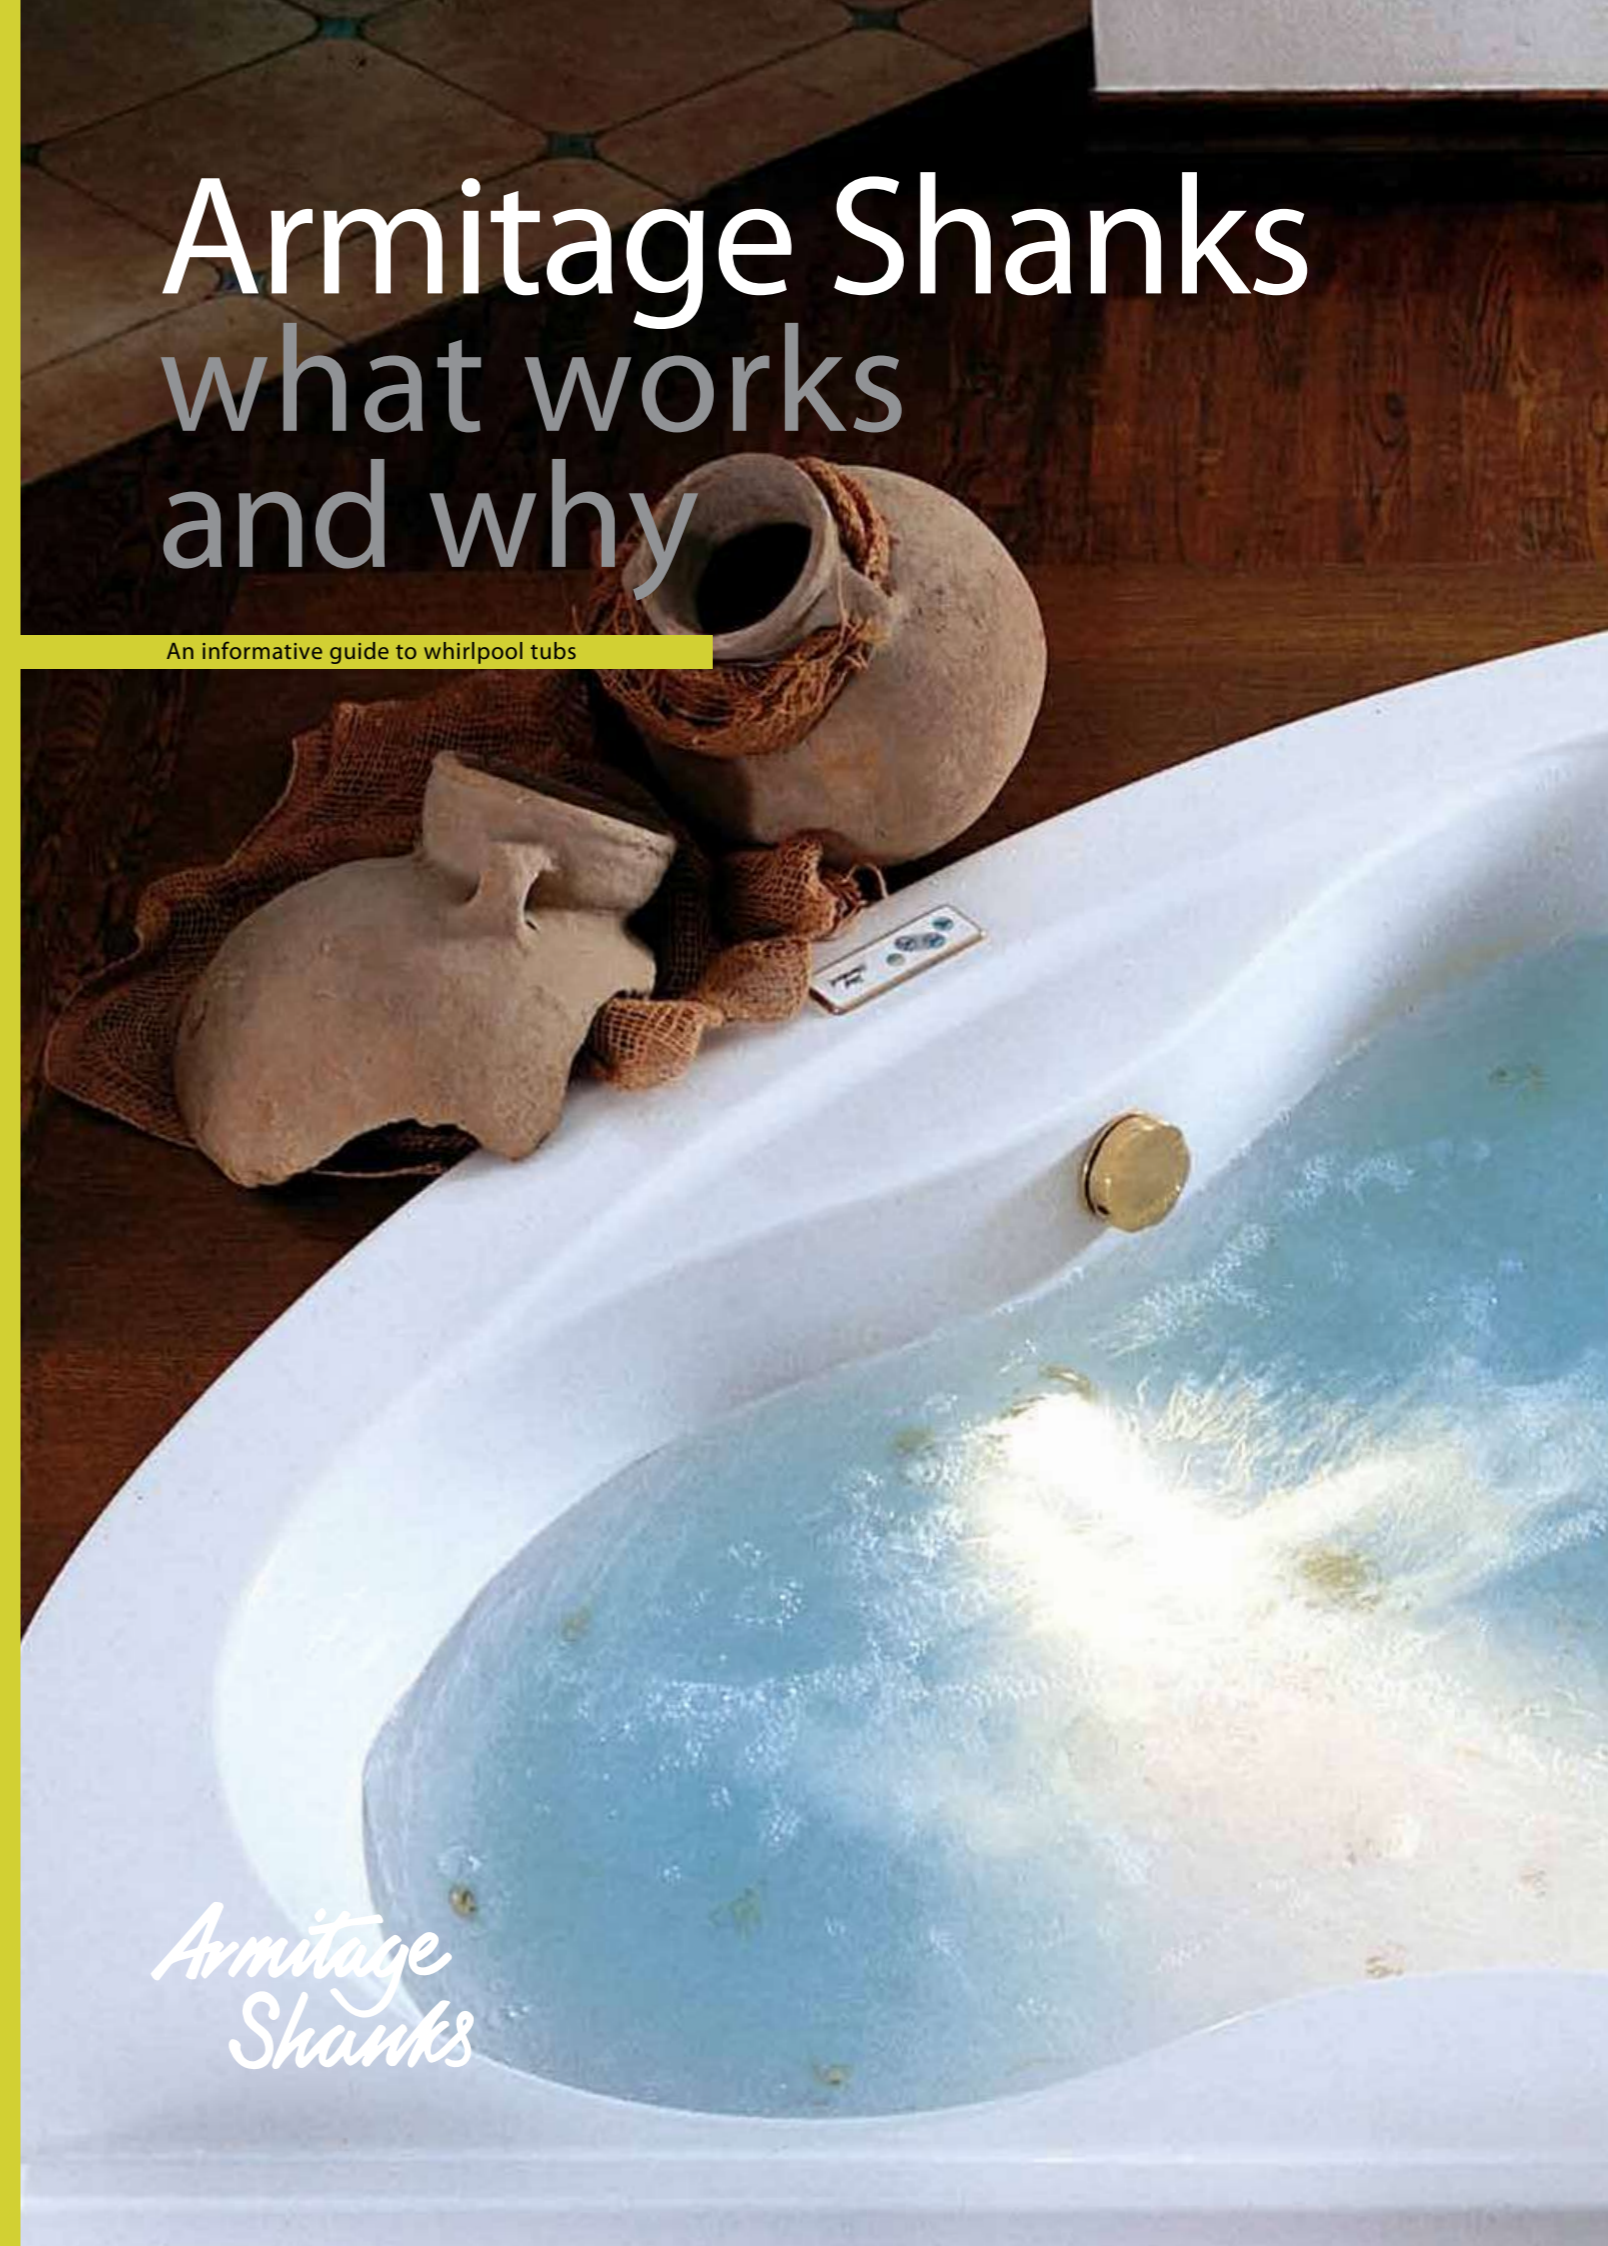

Armitage Shanks what works and why

An informative guide to whirlpool tubs

*Armitage
Shanks*

Spa

The SPA pool and mini pool are made to cherish the human soul at all times. They provide the largest bathing area, with seating capacity of 5 or 4 adults and are the ideal solution for relaxing moments in the bathroom.