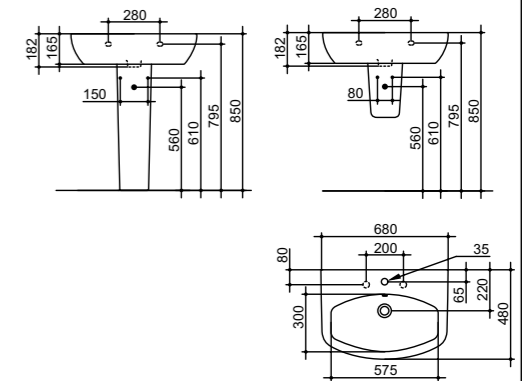

Regent
Basin 68x48cm

- 1 Tap Hole
  X034801

Semi Pedestal Large
X035401