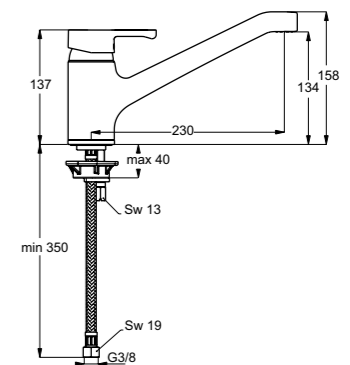

# Adriana

**Adriana Basin Mixer**

- 35mm cartridge
- Flexible hoses G3/8"
- Metal pop-up-waste
- Pop-up Rod
- Easy fix
- Chrome

**B9780AA**

**Adriana Vessel Basin Mixer**

- 35mm cartridge
- Flexible hoses G3/8"
- Easy fix
- Chrome

**B9781AA**

**Adriana Bidet Mixer**

- 35mm cartridge
- Flexible hoses G3/8"
- Metal pop-up-waste
- Pop-up Rod
- Easy fix
- Chrome

**B9782AA**

**Adriana  
B&S Mixer exposed**

- 47mm click cartridge
  - S-connectors with noise reducers
  - Water saving limiter
  - Hot temperature limiter
  - Chrome
- B9784AA**

**Adriana  
Shower Mixer exposed**

- 47mm click cartridge
  - S-connectors with noise reducers
  - Water saving limiter
  - Hot temperature limiter
  - Chrome
- B9783AA**

**Adriana  
Sink Mixer**

- 47mm click cartridge
  - PEX flexible hoses G3/8"
  - Water saving limiter
  - Hot temperature limiter
  - Easy fix
  - Chrome
- B9785AA**