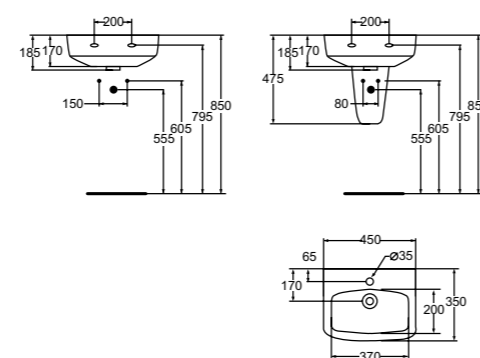

Regent Hand Wash Basin 45x35cm

- 1 Tap Hole
  X035201

Semi Pedestal Small X035501