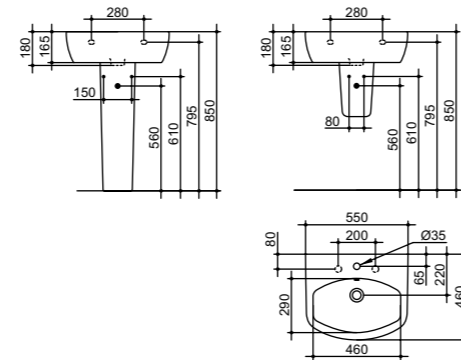

Regent Basin 55x46cm

- 1 Tap Hole
  X035001

Pedestal X035301

Semi Pedestal Large X035401