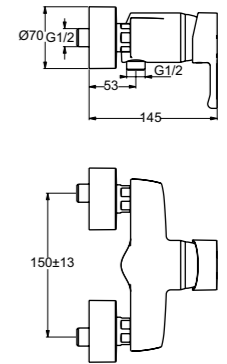

**B9781AA**

**Adriana Bidet Mixer**

- 35mm cartridge
- Flexible hoses G3/8"
- Metal pop-up-waste
- Pop-up Rod
- Easy fix
- Chrome

**B9782AA**

**Adriana  
B&S Mixer exposed**

- 47mm click cartridge
  - S-connectors with noise reducers
  - Water saving limiter
  - Hot temperature limiter
  - Chrome
- B9784AA**

**Adriana  
Shower Mixer exposed**

- 47mm click cartridge
  - S-connectors with noise reducers
  - Water saving limiter
  - Hot temperature limiter
  - Chrome
- B9783AA**

**Adriana  
Sink Mixer**

- 47mm click cartridge
  - PEX flexible hoses G3/8"
  - Water saving limiter
  - Hot temperature limiter
  - Easy fix
  - Chrome
- B9785AA**