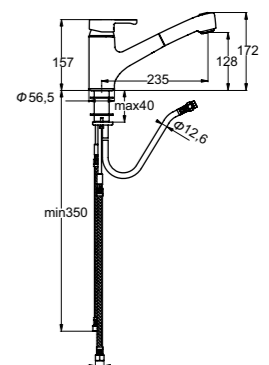

# Adriana

**Adriana Basin Mixer**

- 35mm cartridge
- Flexible hoses G3/8"
- Metal pop-up-waste
- Pop-up Rod
- Easy fix
- Chrome

**B9780AA**

**Adriana Vessel Basin Mixer**

- 35mm cartridge
- Flexible hoses G3/8"
- Easy fix
- Chrome

**B9781AA**

**Adriana Bidet Mixer**

- 35mm cartridge
- Flexible hoses G3/8"
- Metal pop-up-waste
- Pop-up Rod
- Easy fix
- Chrome

**B9782AA**

**Adriana  
B&S Mixer exposed**

- 47mm click cartridge
  - S-connectors with noise reducers
  - Water saving limiter
  - Hot temperature limiter
  - Chrome
- B9784AA**

**Adriana  
Shower Mixer exposed**

- 47mm click cartridge
  - S-connectors with noise reducers
  - Water saving limiter
  - Hot temperature limiter
  - Chrome
- B9783AA**

**Adriana  
Sink Mixer**

- 47mm click cartridge
  - PEX flexible hoses G3/8"
  - Water saving limiter
  - Hot temperature limiter
  - Easy fix
  - Chrome
- B9785AA**

**Adriana  
Sink Mixer with  
pull-out handspray**

- 47mm click cartridge
  - PEX flexible hoses G3/8"
  - Water saving limiter
  - Hot temperature limiter
  - Easy fix
  - Chrome
- B9786AA**