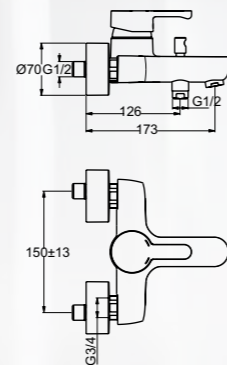

**B9781AA**

**Adriana Bidet Mixer**

- 35mm cartridge
- Flexible hoses G3/8"
- Metal pop-up-waste
- Pop-up Rod
- Easy fix
- Chrome

**B9782AA**

**Adriana  
B&S Mixer exposed**

- 47mm click cartridge
  - S-connectors with noise reducers
  - Water saving limiter
  - Hot temperature limiter
  - Chrome
- B9784AA**

**Adriana  
Shower Mixer exposed**

- 47mm click cartridge
  - S-connectors with noise reducers
  - Water saving limiter
  - Hot temperature limiter
  - Chrome
- B9783AA**

**Adriana  
Sink Mixer**

- 47mm click cartridge
  - PEX flexible hoses G3/8"
  - Water saving limiter
  - Hot temperature limiter
  - Easy fix
  - Chrome
- B9785AA**