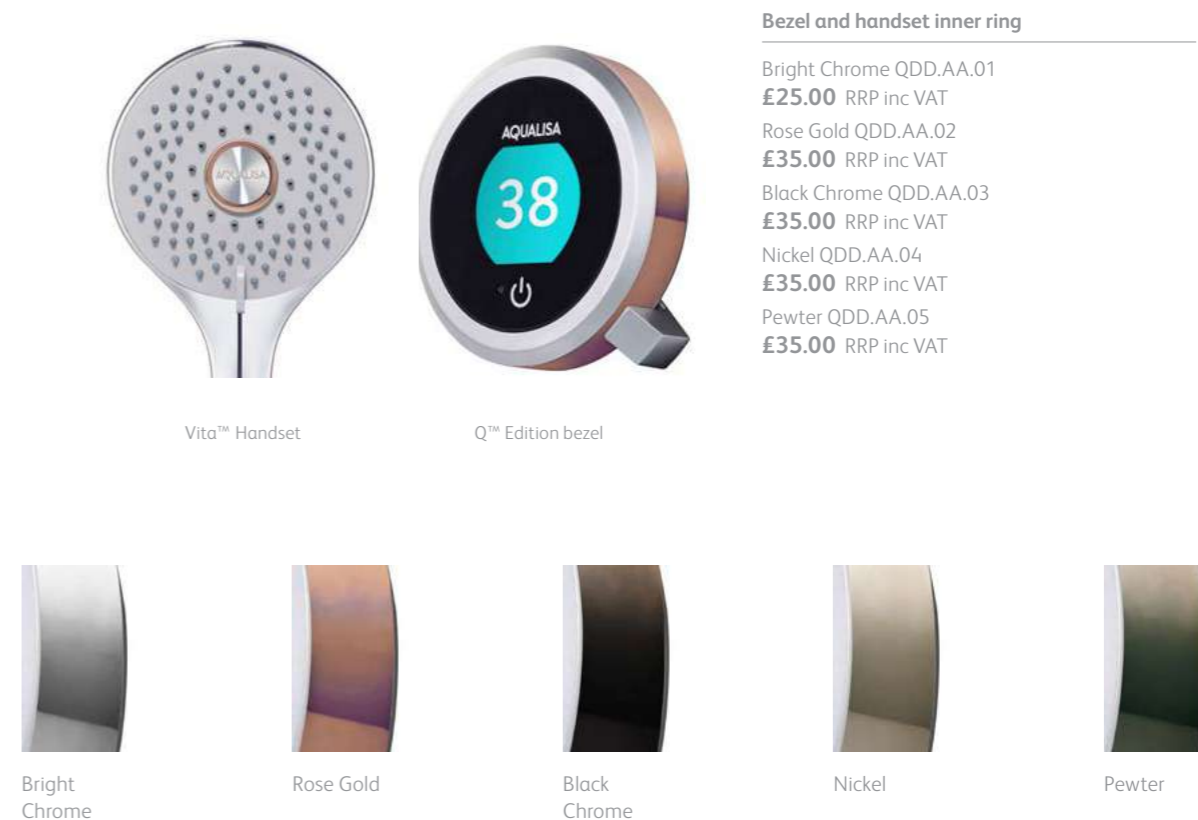

Bezel and handset inner ring

- Bright Chrome QDD.AA.01 **£25.00** RRP inc VAT
- Rose Gold QDD.AA.02 **£35.00** RRP inc VAT
- Black Chrome QDD.AA.03 **£35.00** RRP inc VAT
- Nickel QDD.AA.04 **£35.00** RRP inc VAT
- Pewter QDD.AA.05 **£35.00** RRP inc VAT

Colour images used for illustrative purposes. Please request to see physical samples for accuracy.

Q™ EDITION Remote Control

Q™ EDITION remote control is wireless and has a micro USB charging port.

- **On/off** Press to turn the shower on. Press and hold to change outlet.

All options come with a remote control included in price.