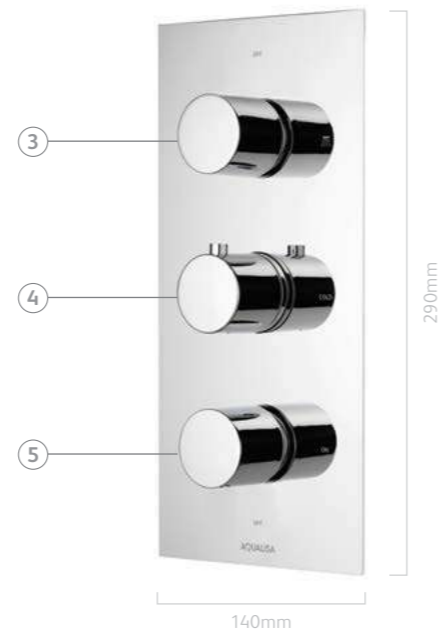

### Rise™ DCV 3 way mixer valve

HP/Combi RSDCV003  
**£644.00** RRP inc VAT

Controls shown without 25mm brass levers

Product dimensions are in mm and are for guidance only.  
 Please refer to installation guide for installation requirements. VAT quoted at 20%.