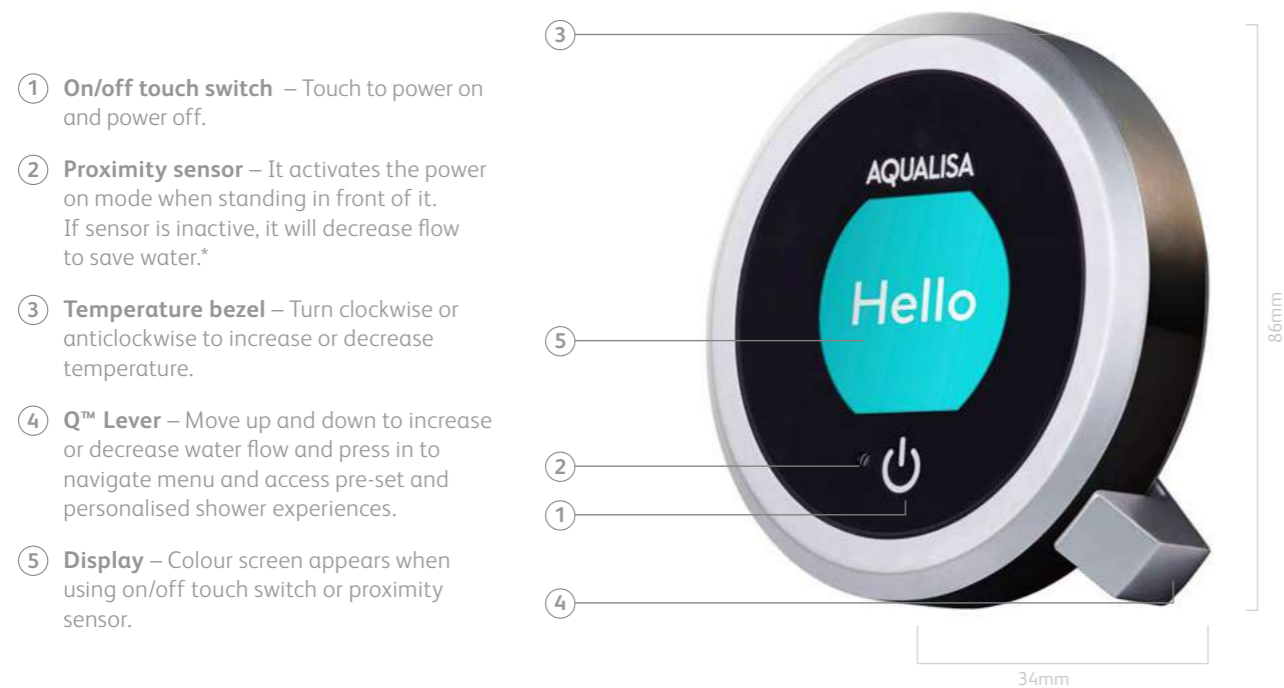

## Q™ EDITION Smart Shower and Q™ EDITION Smart Shower Dual Outlet

With its sleek contemporary design, smart features and colour display screen, Q™ EDITION is intuitive and easy to use.

- ① **On/off touch switch** – Touch to power on and power off.
- ② **Proximity sensor** – It activates the power on mode when standing in front of it. If sensor is inactive, it will decrease flow to save water.\*
- ③ **Temperature bezel** – Turn clockwise or anticlockwise to increase or decrease temperature.
- ④ **Q™ Lever** – Move up and down to increase or decrease water flow and press in to navigate menu and access pre-set and personalised shower experiences.
- ⑤ **Display** – Colour screen appears when using on/off touch switch or proximity sensor.