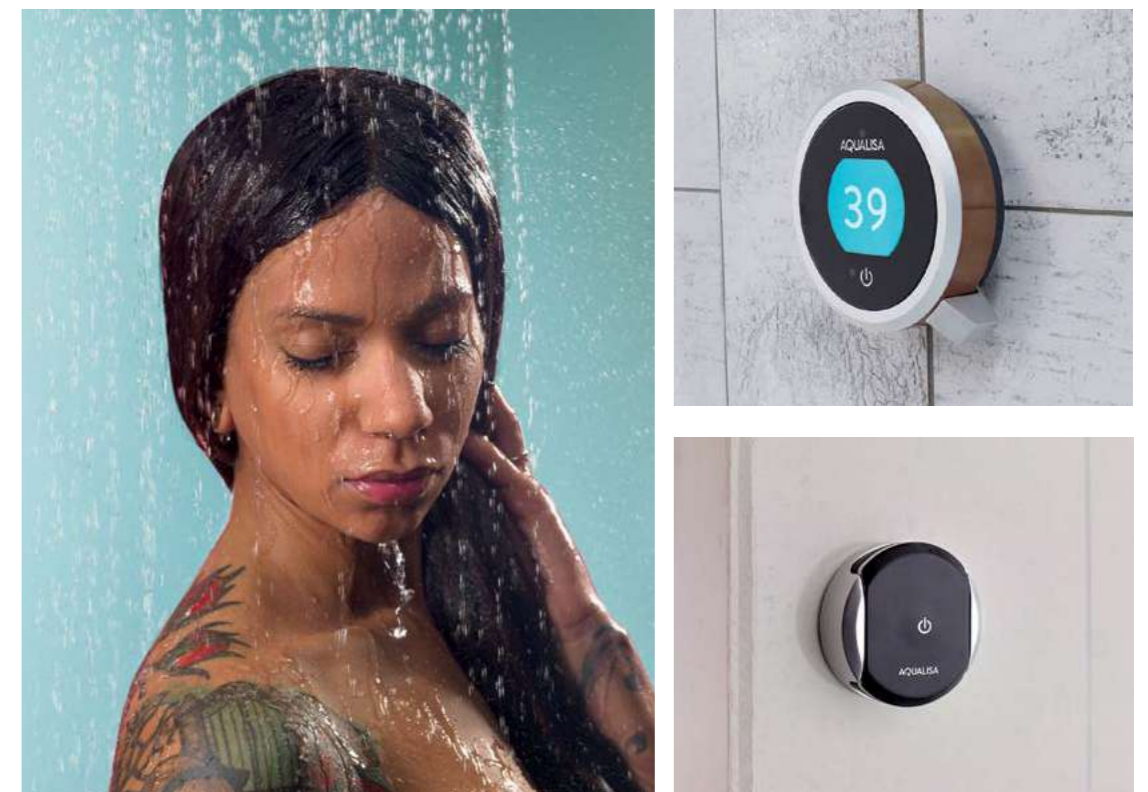

Q™ EDITION

Q™ EDITION is not just a shower, but extraordinary showering. Crafted with high quality materials, it has been designed with individuality and style in mind. From the seamless motion of the multi-functional Q™ lever to the five customisable metallic accents.

Personalisation is at the very heart of Q™ EDITION: MyQ™ gives you the ability to choose from a range of five pre-set experiences that we have created for you to suit your mood and lifestyle, like 'Sport', 'Eco' or 'Comfort', as well as the option to create and save your own shower experiences so that you can repeat that perfect shower every time.

Intuitive and easy to use, with its simple on/off touch switch, Q™ EDITION greets you with a friendly 'Hello' displayed on its screen before it powers on. Its warm up feature will hold the water at your desired temperature until you're ready to start your shower, and the multi-functional Q™ lever adjusts the flow when you move it up and down and navigates you through the menu. As with all our Smart Showers, it comes with a remote control so that you can power on your shower and have it perfectly pre-warmed before you step in.