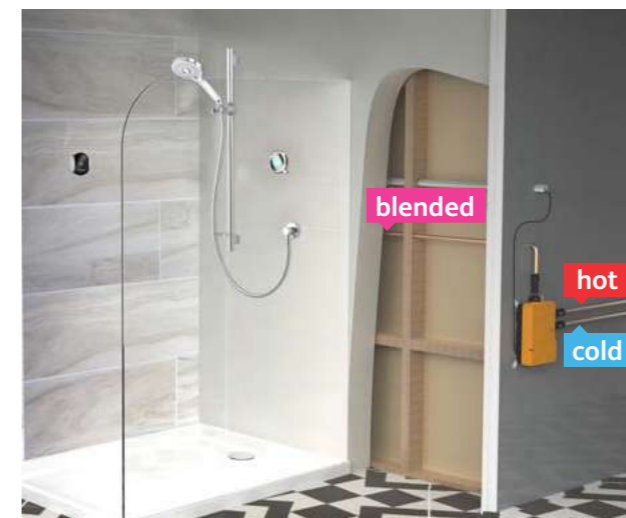

Smart Shower

Q™ EDITION with modular accessories, including options handset and rail system