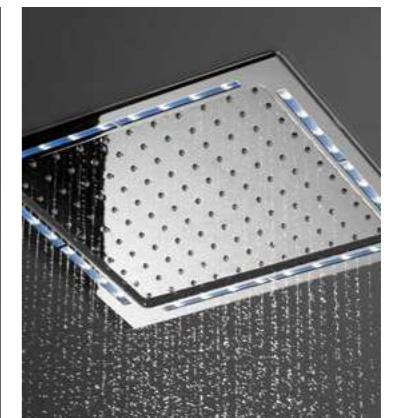

Infinia™ valve with Tondo white dials.