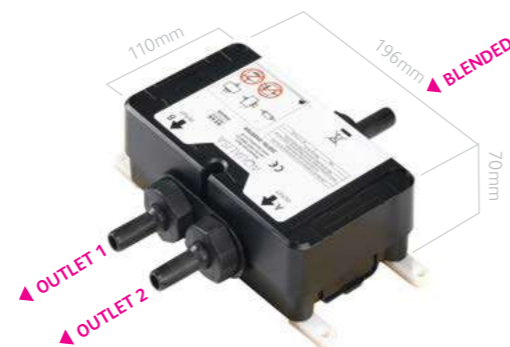

## Gravity Pumped smart valve with integral pump

Suitable for homes with low pressure gravity fed water systems. This smart valve integrates a pump to provide extra power.

## Smart Diverter

Approximately half the size of a smart valve, the Smart Diverter simply connects to the smart valve and converts a single outlet smart product into a dual outlet smart product.

The ingenious Smart Diverter has the ability to enable either outlet to work separately, or simultaneously if required on certain products. It can even select your preferred outlet to operate first, every time – ideal when switching your shower on using your remote from outside of your shower area.