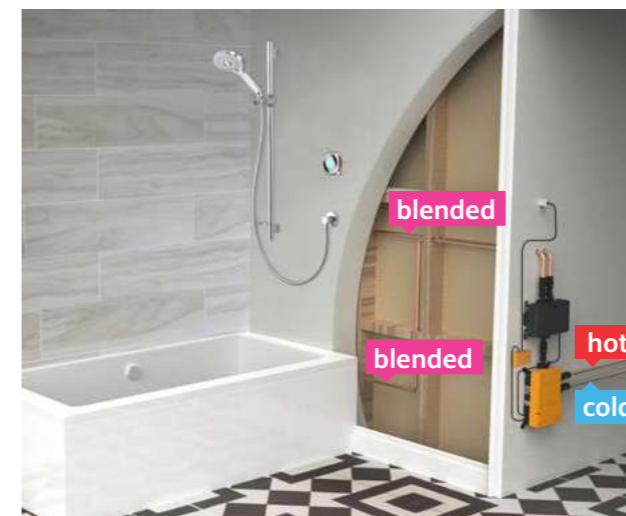

Bath Dual Outlet

Q™ EDITION Smart Bath Dual Outlet with overflow filler, options handset and rail system