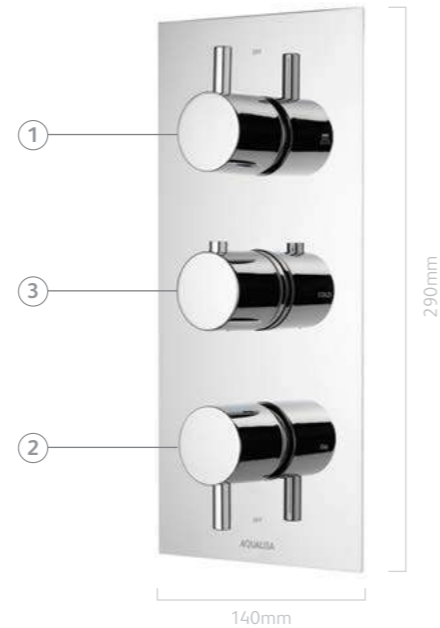

RISE™ DCV

Rise™ DCV controls

Rise™ DCV is a classic mixer shower, ideal if Smart Showers are not for you or if you want a different look in another bathroom. A Rise™ DCV Divert system offers total flexibility, whether you want an adjustable and drencher head, a drencher head and handset or a three-way over bath combination. Each Rise™ control comes with a pair of 25mm metal levers which can be fitted if required, giving you more choice.

- ① Flow control
- ② Temperature control
- ③ Combined Divert and flow control

Controls shown with 25mm brass levers

Rise™ DCV mixer valve

HP/Combi RSDCV001
£339.00 RRP inc VAT

Rise™ DCV Divert mixer valve

HP/Combi RSDCV002
£509.00 RRP inc VAT

Rise™ DCV 3 way mixer valve

HP/Combi RSDCV003
£644.00 RRP inc VAT