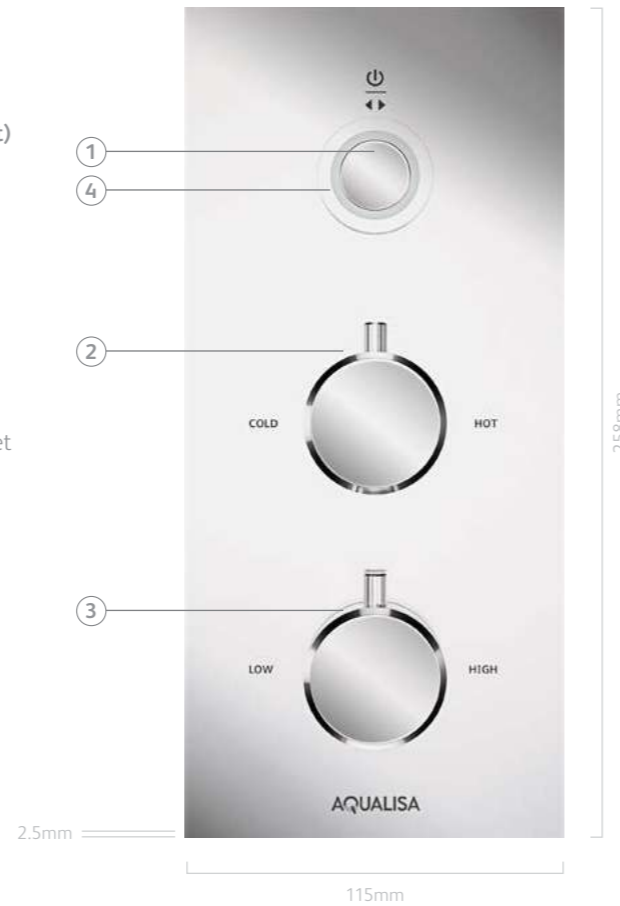

INFINIA™

Infinia™ Shower and Infinia™ Shower Dual Outlet

Aqualisa Infinia™ delivers all the trusted benefits of a thermostatic valve, with the increased efficiency and sleek design of intelligent, Smart Showering. You can tailor the look of the control to suit your bathroom style with a choice of three designer dial shapes and finishes.

- ① **Start/Stop button (Infinia™ Shower)**
  – Press button to start. Water will dispense at the flow and temperature set by the controls.
- **Start/Stop and Divert button (Infinia™ Shower Dual Outlet)**
  – Press and hold to divert.
  – Press button to start. Water will dispense to the preferred outlet. Press and hold to divert.
- ② **Temperature control**
- ③ **Flow control**
- ④ **LED Display**
  The LED light will change colour accordingly, spinning clockwise or anti-clockwise to denote increases or decreases in temperature (red or blue), flow (white) or a change of outlet (purple).

Infinia™ Smart Shower
HP/Combi INFO1HP
£1152.00 RRP inc VAT
Gravity Pumped INFO1GP
£1267.20 RRP inc VAT

Infinia™ Smart Shower Dual Outlet
HP/Combi INFO2HP
£1260.00 RRP inc VAT
Gravity Pumped INFO2GP
£1375.20 RRP inc VAT

Infinia™ shower/bath Dual Outlet controller

Infinia™ Remote Control

- ① **Start/Stop** – Press button to start or stop.
  Divert button (Dual Outlet systems only) – Push and hold and the flow will Divert to the alternative outlet.
- ② **LED Display**
  Start/Stop
  Flashes white until selected flow and temperature have been reached then light remains solid.
  Divert
  LED will 'blink' once to confirm Divert.