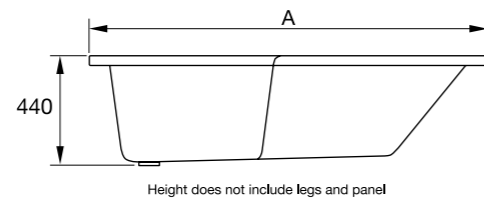

Code	Reinforced P Shape Shower Bath	RRP Inc VAT
28R1502L	(A)1500x850 Left Hand	£329
28R1502R	(A)1500x850 Right Hand	£329
28R1702L	(A)1700x850 Left Hand	£347
28R1702R	(A)1700x850 Right Hand	£347

Code	P Shape Shower Bath	RRP Inc VAT
28C1502L	(A)1500x850 Left Hand	£237
28C1502R	(A)1500x850 Right Hand	£237
28C1702L	(A)1700x850 Left Hand	£248
28C1702R	(A)1700x850 Right Hand	£248

Code	P Shower Bath Panels	RRP Inc VAT
1502-15	Bath panel Front 1500	£87
1502	Bath panel Front 1700	£87
1601	End Panel 700	£60
AP9341S	P Shape Bath Screen	£185

Bath panels are universal