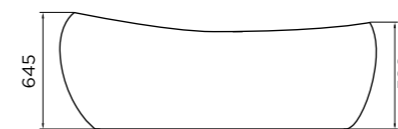

HORBURY

april | contemporary baths

The curvacious Horbury,
stylish bathing

HORBURY

april | contemporary baths

Name : Horbury

Code : **74001-1750B**

Size : (h) 645 x (w) 1750 x (d) 830mm