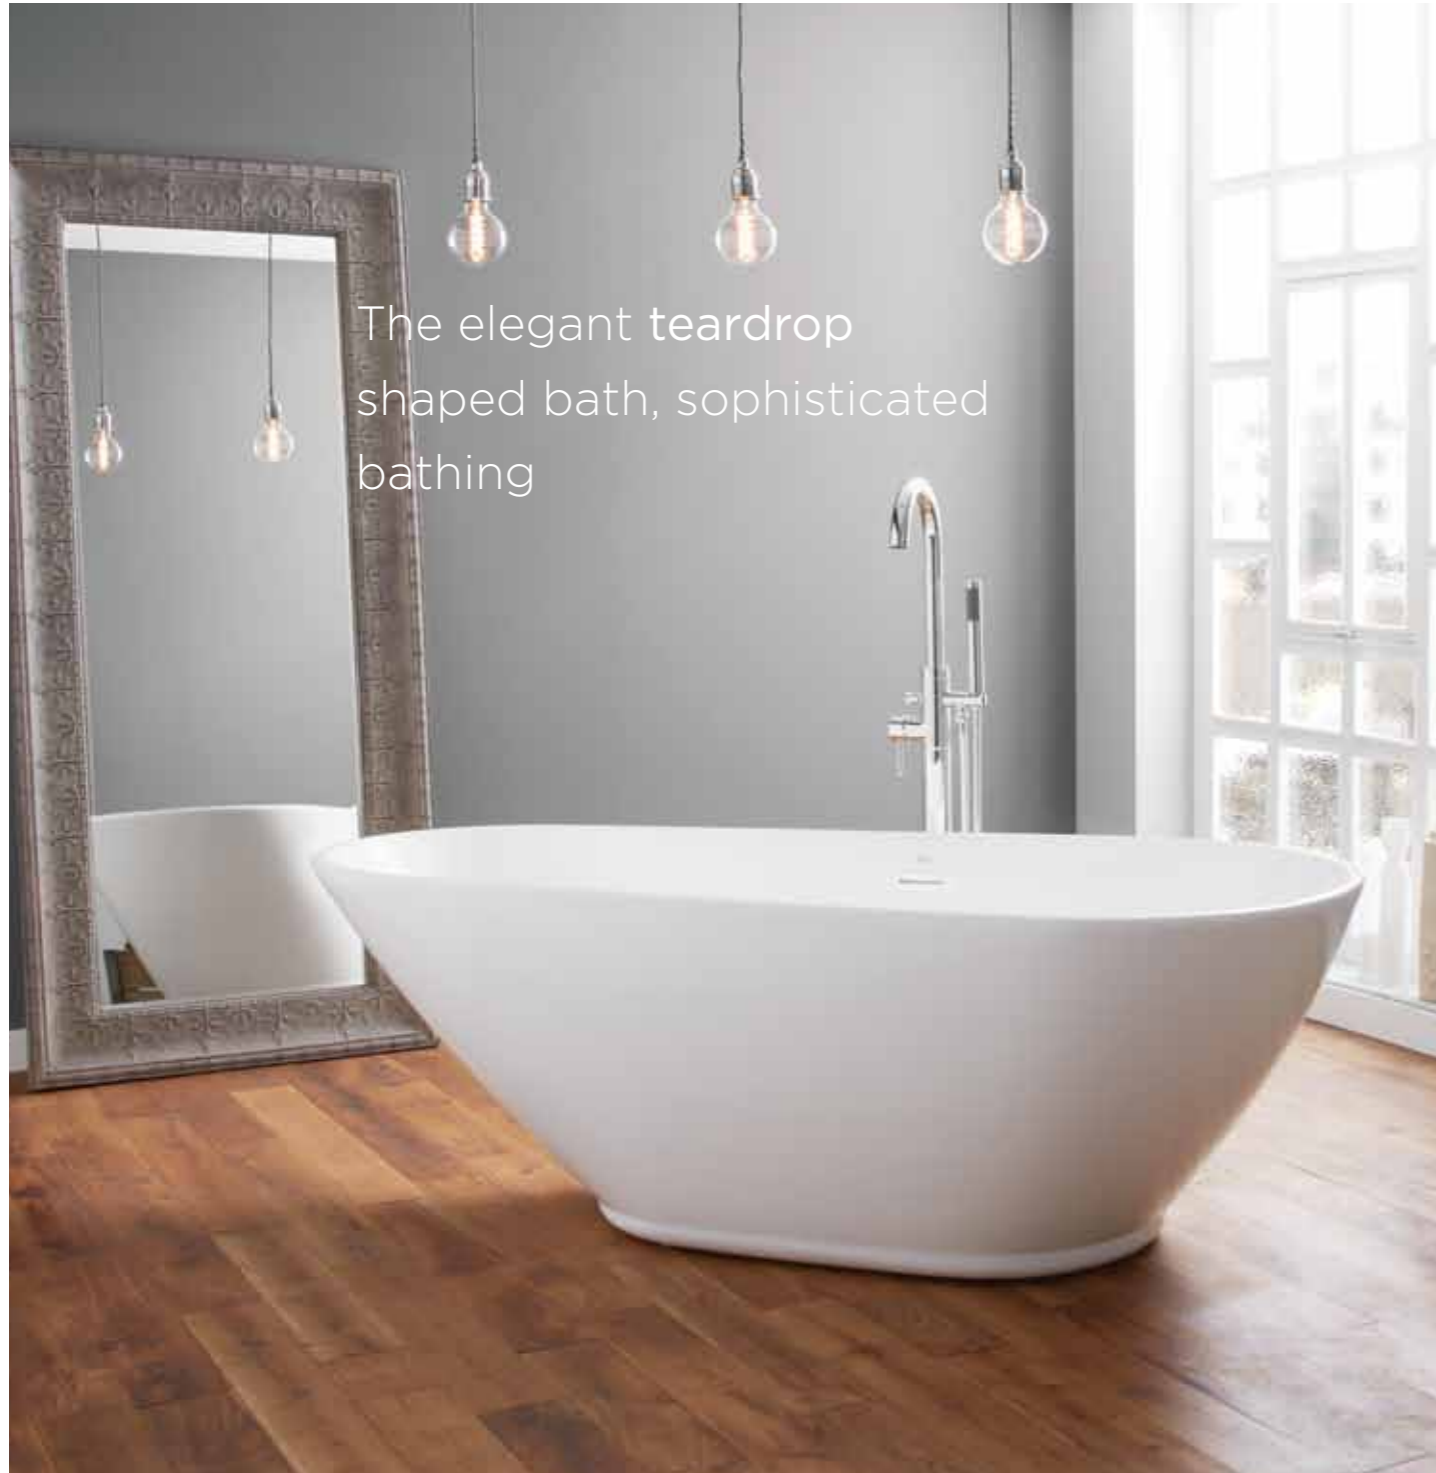

RRP : **£1,386 Inc VAT**

DANBY

april | contemporary baths

The elegant teardrop shaped bath, sophisticated bathing

DANBY

april | contemporary baths

Name : Danby

Code : **74001-1700B**