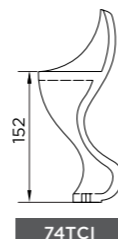

SIZE : (h) 450 x (w) 1700 x (d) 750mm

WHITE

CODE : **28A1711**

RRP : **£630 Inc VAT**

DOVE GREY

CODE : **28A1711/421**

RRP : **£704 Inc VAT**

BATH FEET

april | classic bath feet

Code	Description	RRP Inc VAT
74ABC01	Ball & Claw	£165
74AM10	Modern	£165
74TCI-WTE	Ball & Claw White	£165
74TCI-BLK	Ball & Claw Matt Black	£165

Add the height of the bath to the relevant foot measurement to give the overall height of the bath including feet.
ie. 28A1710 + 74ABC01 - Height 615mm