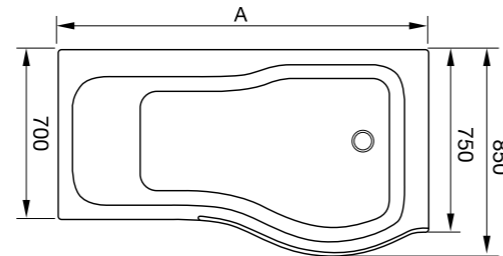

Code	Reinforced P Shape Shower Bath	RRP Inc VAT
28R1502L	(A)1500x850 Left Hand	£329
28R1502R	(A)1500x850 Right Hand	£329
28R1702L	(A)1700x850 Left Hand	£347
28R1702R	(A)1700x850 Right Hand	£347

Code	P Shape Shower Bath	RRP Inc VAT
28C1502L	(A)1500x850 Left Hand	£237
28C1502R	(A)1500x850 Right Hand	£237
28C1702L	(A)1700x850 Left Hand	£248
28C1702R	(A)1700x850 Right Hand	£248

Code	P Shower Bath Panels	RRP Inc VAT
1502-15	Bath panel Front 1500	£87
1502	Bath panel Front 1700	£87
1601	End Panel 700	£60
AP9341S	P Shape Bath Screen	£185

Bath panels are universal