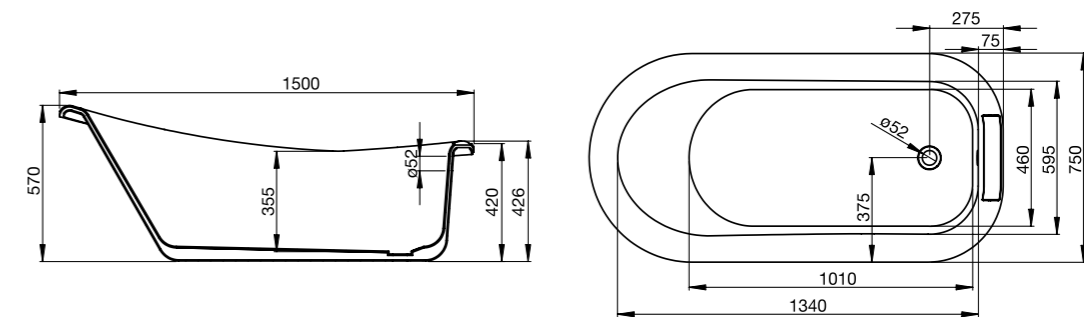

HAWORTH

april | skirted bath

CODE : **28A1815**

SIZE : (h) 570 x (w) 1800 x (d) 800mm

RRP : **£902 Inc VAT**

Underfloor access to plumbing is required for this bath.
Freestanding taps only - not supplied.

ELDWICK

april | slipper bath

*The elegant slipper bath
creates a vintage look*

ELDWICK

april | slipper bath

SIZE : (h) 426/570 x (w) 1500 x (d) 750mm

WHITE

CODE : **28A1510**

RRP : **£630 Inc VAT**