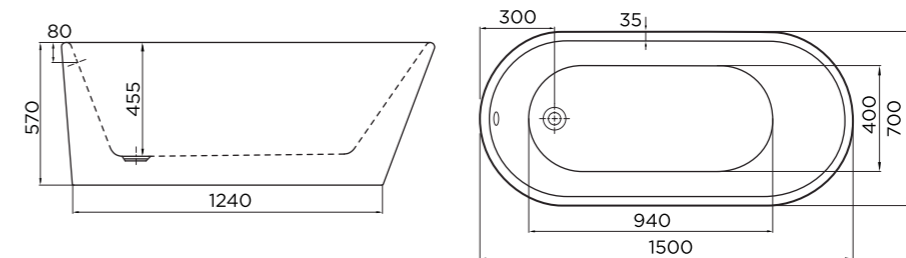

Size : (h) 580 x (w) 1730 x (d) 825mm

RRP : **£1,502 Inc VAT**

CAYTON

april | contemporary baths

This stylish oval shaped bath is perfect for relaxing

CAYTON

april | contemporary baths

Name : Cayton
Code : **74001-1500B**
Size : (h) 580 x (w) 1500 x (d) 700mm
RRP : **£1,040 Inc VAT**

Code : **74001-1800A**
Size : (h) 550 x (w) 1790 x (d) 830mm
RRP : **£1,155 Inc VAT**

BREARTON

april | contemporary baths

A beautifully proportioned
luxurious bath

BREARTON

april | contemporary baths

Name : Brearton

Code : **74001-1500A**

Size : (h) 570 x (w) 1500 x (d) 700mm

RRP : **£1,040 Inc VAT**

classic baths

Double skinned freestanding bath, proudly manufactured in the UK.

The bath is tested to BS EN 14516 and BS EN 198 standards.