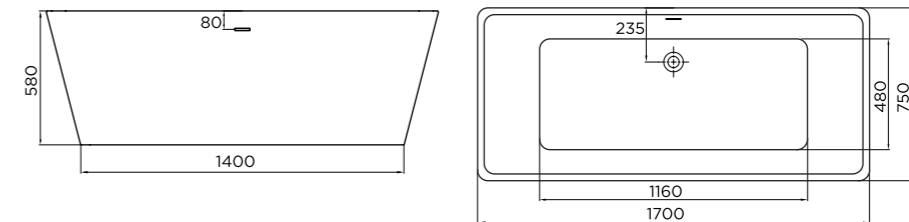

Size : (h) 585 x (w) 1700 x (d) 740mm

RRP : **£1,155 Inc VAT**

BOSTON

april | contemporary baths

With beautiful styling, the Boston creates a sophisticated look

BOSTON

april | contemporary baths

Name : Boston

Code : **74001-1700E**

Size : (h) 580 x (w) 1700 x (d) 750mm

RRP : **£1,155 Inc VAT**

HARROGATE

april | contemporary baths

The Harrogate with gentle curves, an elegant centre piece

HARROGATE

april | contemporary baths