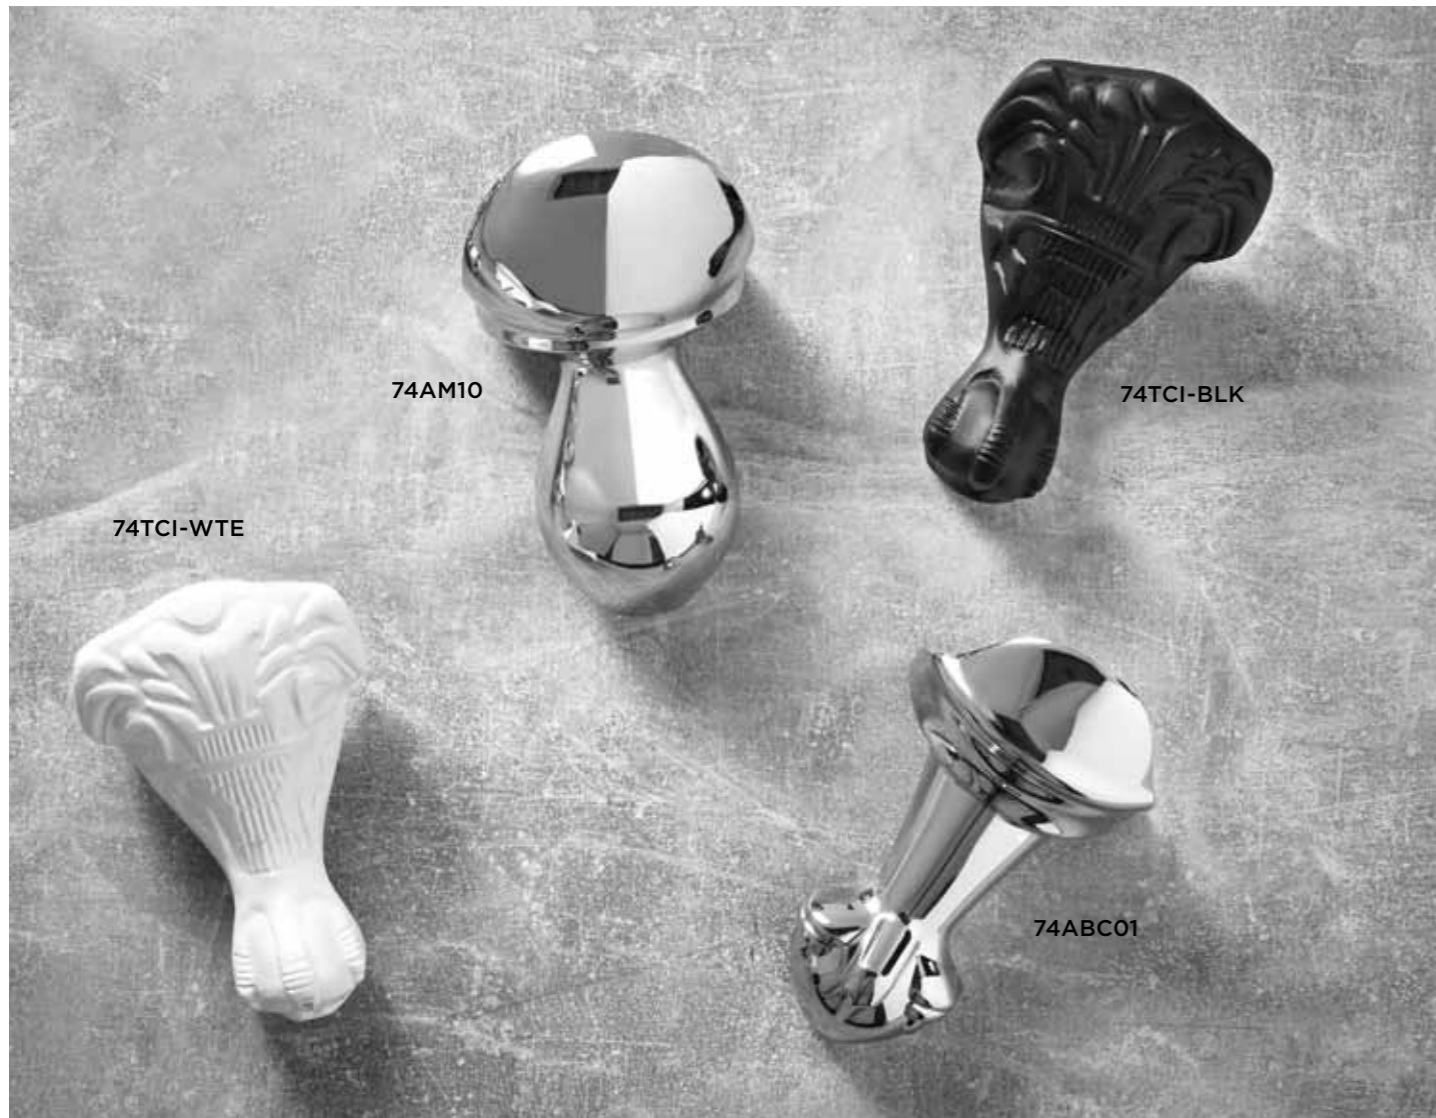

april | classic bath feet

Code	Description	RRP Inc VAT
74ABC01	Ball & Claw	£165
74AM10	Modern	£165
74TCI-WTE	Ball & Claw White	£165
74TCI-BLK	Ball & Claw Matt Black	£165

Add the height of the bath to the relevant foot measurement to give the overall height of the bath including feet.
ie. 28A1710 + 74ABC01 - Height 615mm