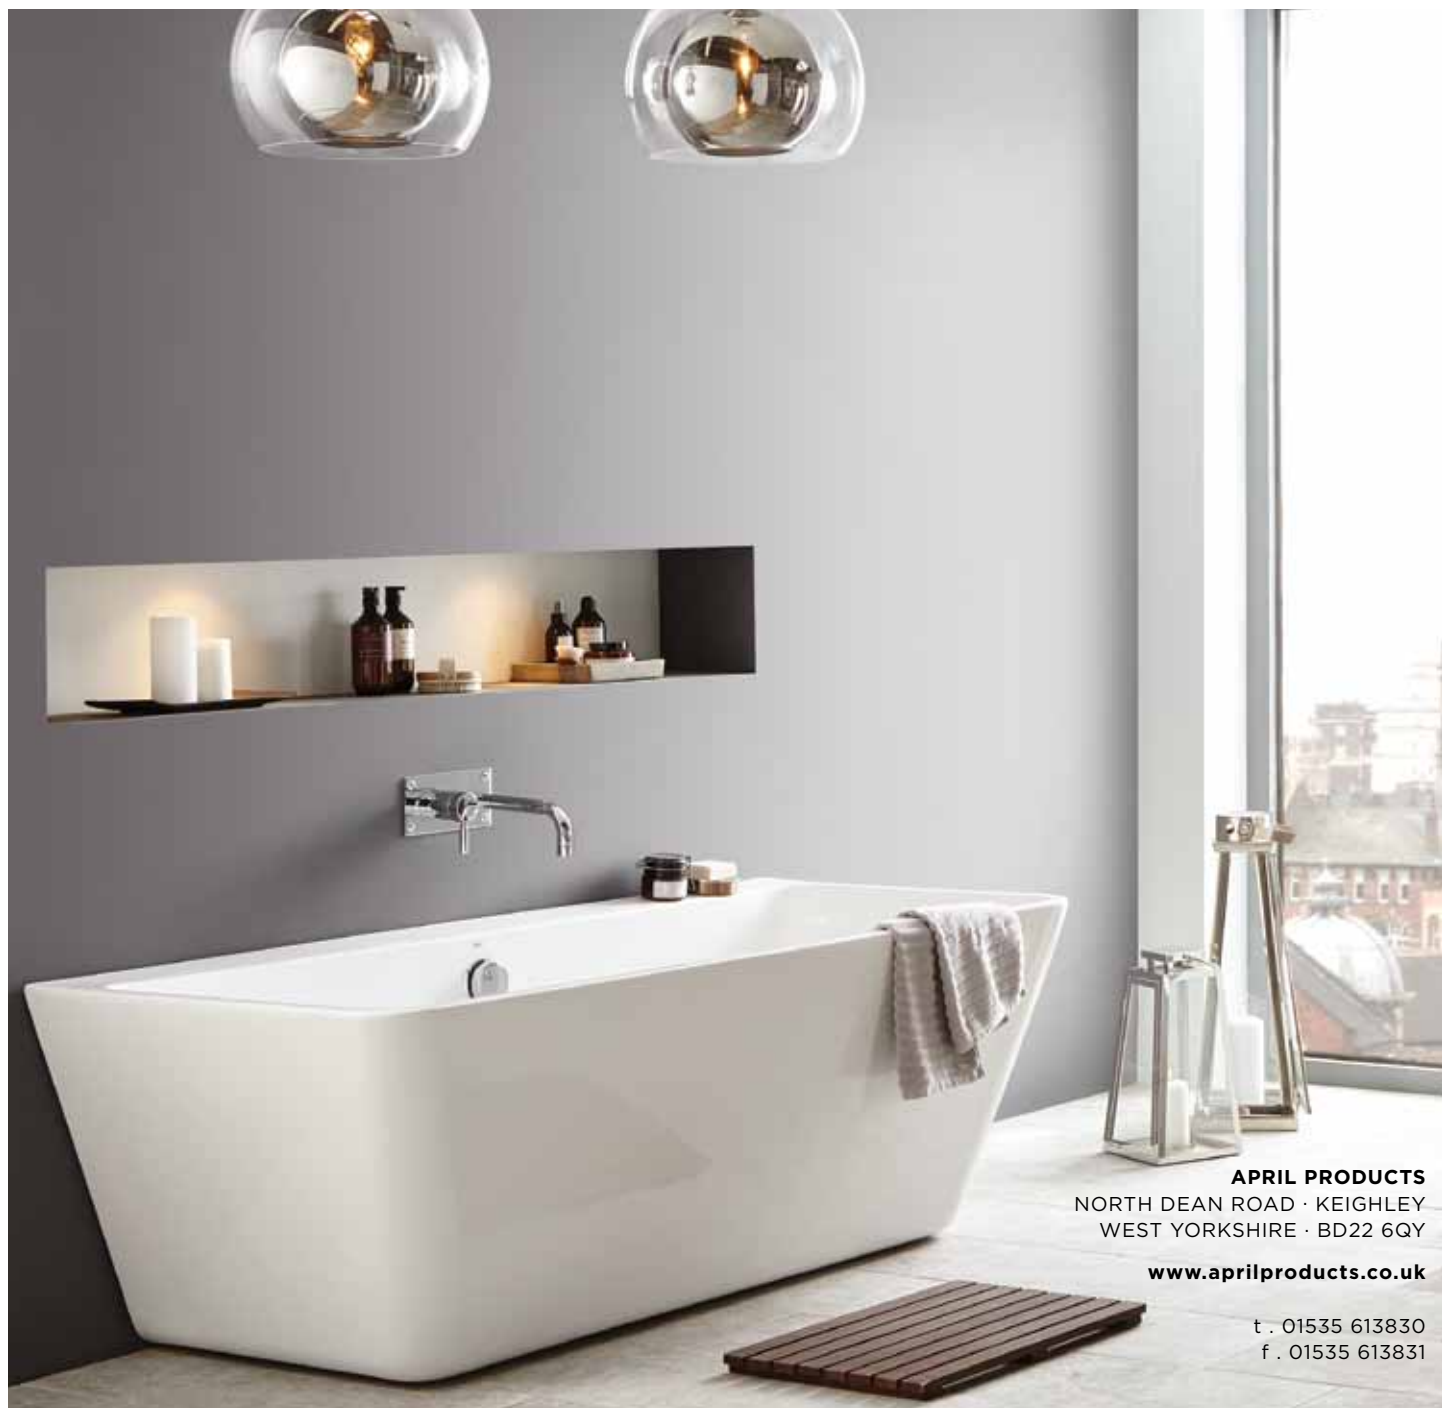

april®

BATHING

— SINCE 1985 —

APRIL PRODUCTS
NORTH DEAN ROAD · KEIGHLEY
WEST YORKSHIRE · BD22 6QY

www.aprilproducts.co.uk

t . 01535 613830
f . 01535 613831