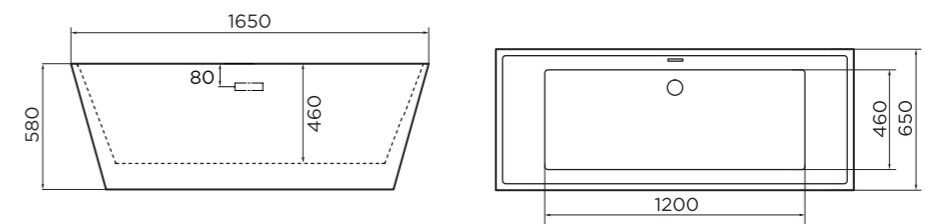

AIRTON

april | contemporary baths

Striking design with
a contemporary feel

AIRTON

april | contemporary baths

Name : Airton

Code : **74001-1600A**

Size : (h) 580 x (w) 1650 x (d) 650mm

Size : (h) 580 x (w) 1730 x (d) 825mm

RRP : **£1,502 Inc VAT**

CAYTON

april | contemporary baths

This stylish oval shaped bath is perfect for relaxing

CAYTON

april | contemporary baths

Name : Cayton
Code : **74001-1500B**
Size : (h) 580 x (w) 1500 x (d) 700mm
RRP : **£1,040 Inc VAT**