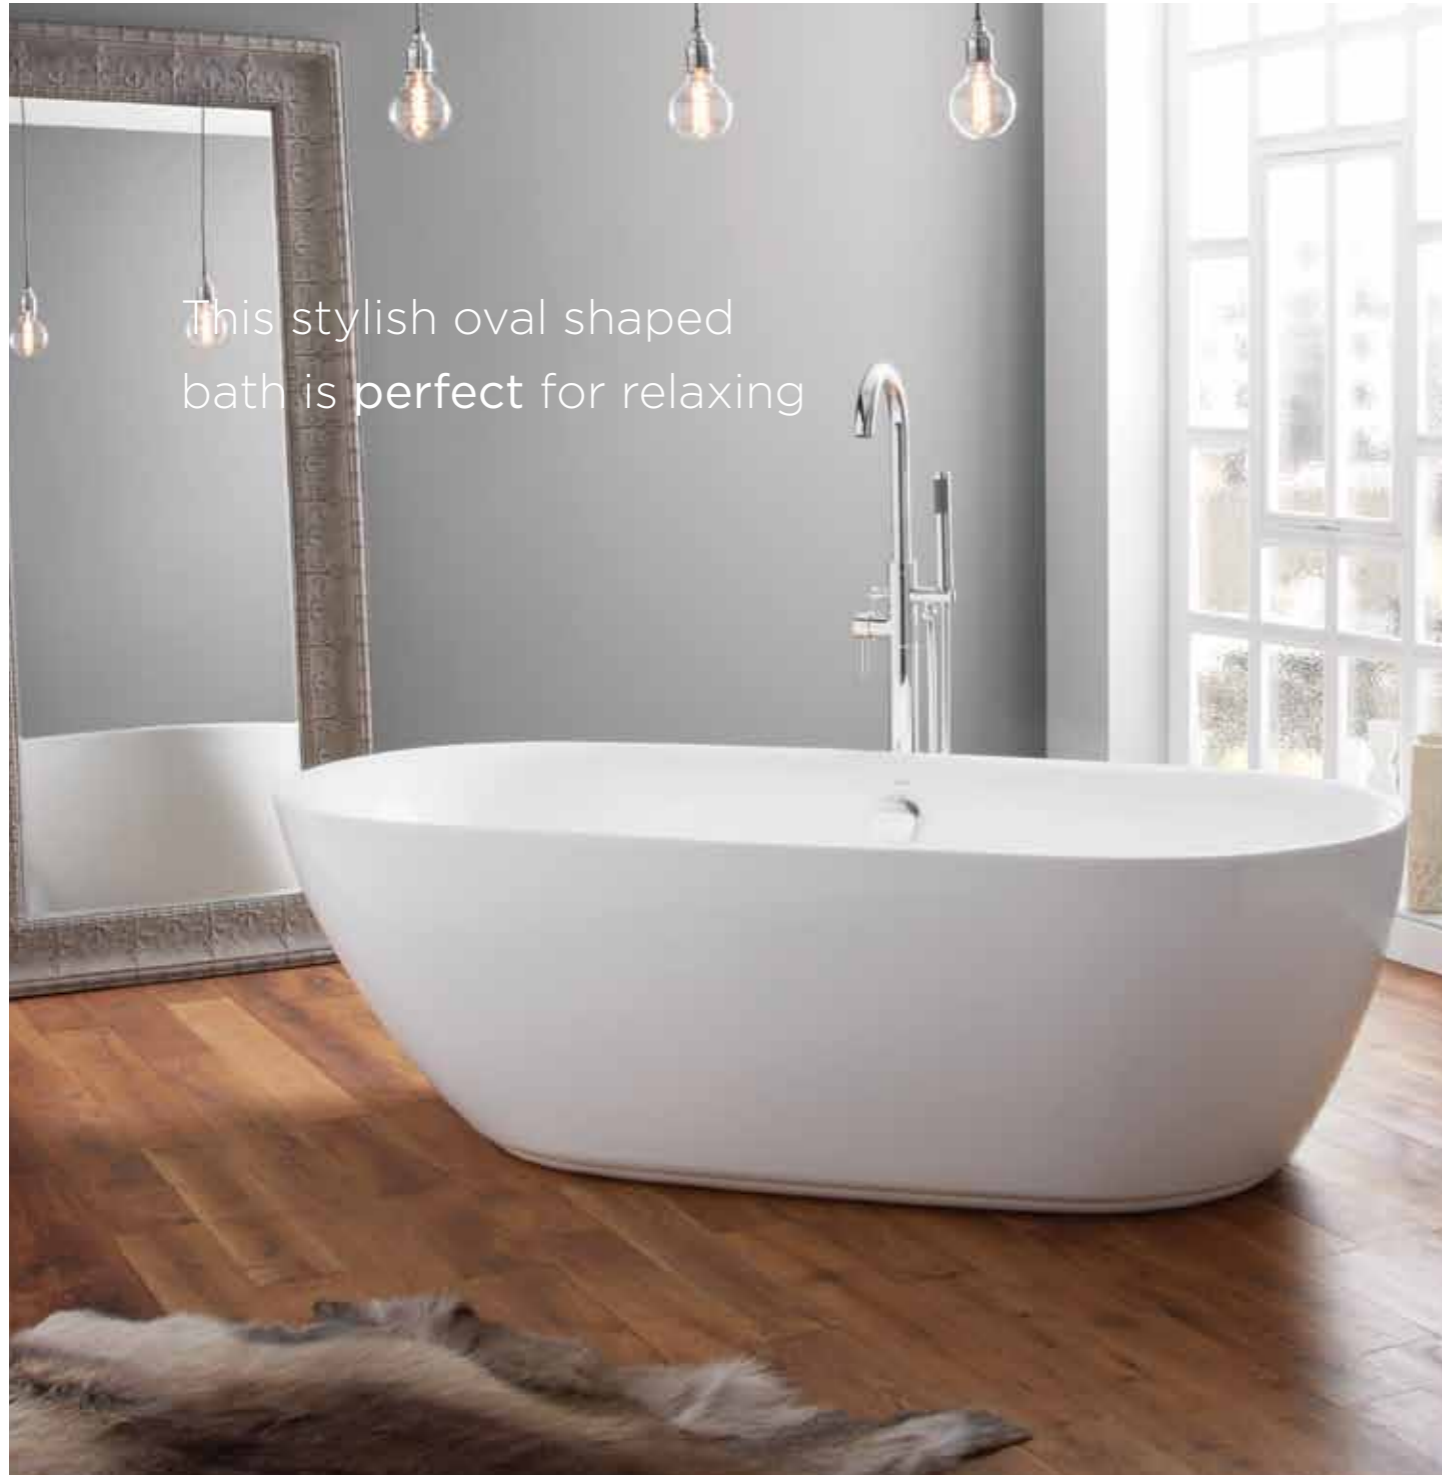

CAYTON

april | contemporary baths

This stylish oval shaped bath is perfect for relaxing