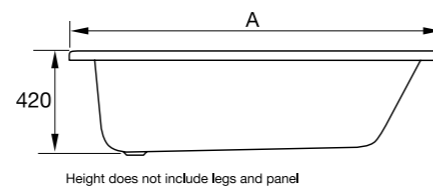

Code	Reinforced P Shape Shower Bath	RRP Inc VAT
28R1502L	(A)1500x850 Left Hand	£329
28R1502R	(A)1500x850 Right Hand	£329
28R1702L	(A)1700x850 Left Hand	£347
28R1702R	(A)1700x850 Right Hand	£347

Code	P Shape Shower Bath	RRP Inc VAT
28C1502L	(A)1500x850 Left Hand	£237
28C1502R	(A)1500x850 Right Hand	£237
28C1702L	(A)1700x850 Left Hand	£248
28C1702R	(A)1700x850 Right Hand	£248

Code	P Shower Bath Panels	RRP Inc VAT
1502-15	Bath panel Front 1500	£87
1502	Bath panel Front 1700	£87
1601	End Panel 700	£60
AP9341S	P Shape Bath Screen	£185

Bath panels are universal