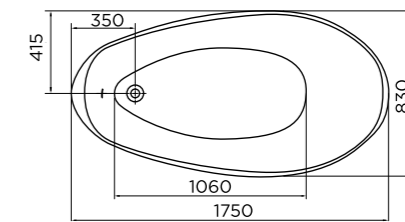

HORBURY

april | contemporary baths

The curvacious Horbury,
stylish bathing

HORBURY

april | contemporary baths

Name : Horbury

Code : **74001-1750B**

Size : (h) 645 x (w) 1750 x (d) 830mm

Code : **74001-1700E**

Size : (h) 580 x (w) 1700 x (d) 750mm

RRP : **£1,155 Inc VAT**

HARROGATE

april | contemporary baths

The Harrogate with gentle curves, an elegant centre piece

HARROGATE

april | contemporary baths