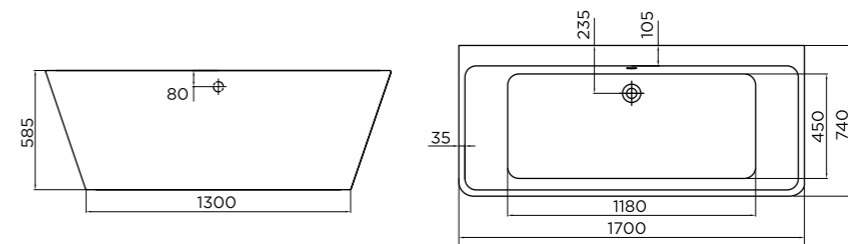

EPPLEBY

april | contemporary baths

Name : Eppleby

Code : **74001-1700C**

Size : (h) 585 x (w) 1700 x (d) 740mm

RRP : **£1,155 Inc VAT**