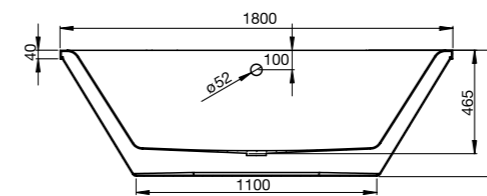

Bath supplied undrilled for tap holes, waste and taps not included.

Bath drilled for waste and overflow, feet sold separately.

HAWORTH

april | skirted bath

*Contemporary soaking bath for
a luxurious bathing experience*

HAWORTH

april | skirted bath

CODE : **28A1815**

SIZE : (h) 570 x (w) 1800 x (d) 800mm

RRP : **£902 Inc VAT**

Underfloor access to plumbing is required for this bath.
Freestanding taps only - not supplied.

ELDWICK