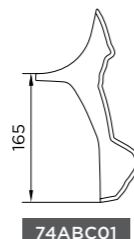

SIZE : (h) 450 x (w) 1700 x (d) 750mm

WHITE

CODE : **28A1711**

RRP : **£630 Inc VAT**

DOVE GREY

CODE : **28A1711/421**

RRP : **£704 Inc VAT**

BATH FEET

april | classic bath feet

Code	Description	RRP Inc VAT
74ABC01	Ball & Claw	£165
74AM10	Modern	£165
74TCI-WTE	Ball & Claw White	£165
74TCI-BLK	Ball & Claw Matt Black	£165

Add the height of the bath to the relevant foot measurement to give the overall height of the bath including feet.
ie. 28A1710 + 74ABC01 - Height 615mm