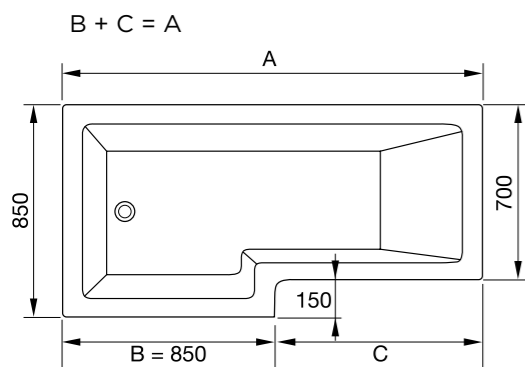

SHOWER BATH

april | L & P SHAPE SHOWER BATH

april®
B A T H I N G
— SINCE 1985 —

Code	Reinforced L Shape Shower Bath (mm)	RRP Inc VAT
28R1501L	(A)1500 x (B)850 x (C)650 Left Hand	£329
28R1501R	(A)1500 x (B)850 x (C)650 Right Hand	£329
28R1601L	(A)1600 x (B)850 x (C)750 Left Hand	£339
28R1601R	(A)1600 x (B)850 x (C)750 Right Hand	£339
28R1701L	(A)1700 x (B)850 x (C)850 Left Hand	£347
28R1701R	(A)1700 x (B)850 x (C)850 Right Hand	£347
28R1801L	(A)1800 x (B)850 x (C)950 Left Hand	£355
28R1801R	(A)1800 x (B)850 x (C)950 Right Hand	£355

Code	L Shape Shower Bath	RRP Inc VAT
28C1501L	(A)1500 x (B)850 x (C)650 Left Hand	£237
28C1501R	(A)1500 x (B)850 x (C)650 Right Hand	£237
28C1601L	(A)1600 x (B)850 x (C)750 Left Hand	£242
28C1601R	(A)1600 x (B)850 x (C)750 Right Hand	£242
28C1701L	(A)1700 x (B)850 x (C)850 Left Hand	£248
28C1701R	(A)1700 x (B)850 x (C)850 Right Hand	£248
28C1801L	(A)1800 x (B)850 x (C)950 Left Hand	£253
28C1801R	(A)1800 x (B)850 x (C)950 Right Hand	£253

Code	L Shower Bath Panels	RRP Inc VAT
1501-15	Panel Front 1500	£87
1501-16	Panel Front 1600	£87
1501	Panel Front 1700	£87
1501-18	Panel Front 1800	£87
1601	End Panel 700	£60
AP9342S	L Shape Bath Screen	£185