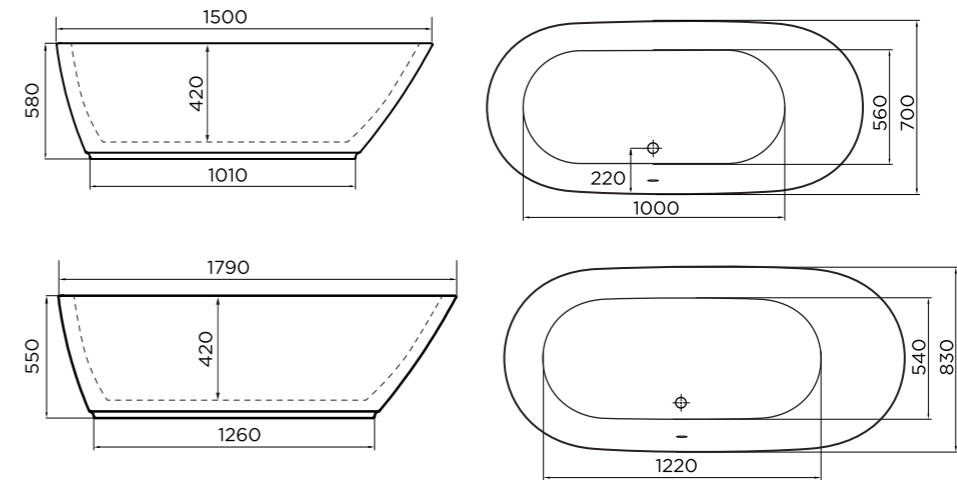

Size : (h) 580 x (w) 1730 x (d) 825mm

RRP : **£1,502 Inc VAT**

CAYTON

april | contemporary baths

This stylish oval shaped bath is perfect for relaxing

CAYTON

april | contemporary baths

Name : Cayton
Code : **74001-1500B**
Size : (h) 580 x (w) 1500 x (d) 700mm
RRP : **£1,040 Inc VAT**

Code : **74001-1800A**
Size : (h) 550 x (w) 1790 x (d) 830mm
RRP : **£1,155 Inc VAT**

BREARTON

april | contemporary baths

A beautifully proportioned
luxurious bath

BREARTON

april | contemporary baths

Name : Brearton

Code : **74001-1500A**

Size : (h) 570 x (w) 1500 x (d) 700mm

RRP : **£1,040 Inc VAT**

classic baths

Double skinned freestanding bath, proudly manufactured in the UK.

The bath is tested to BS EN 14516 and BS EN 198 standards.