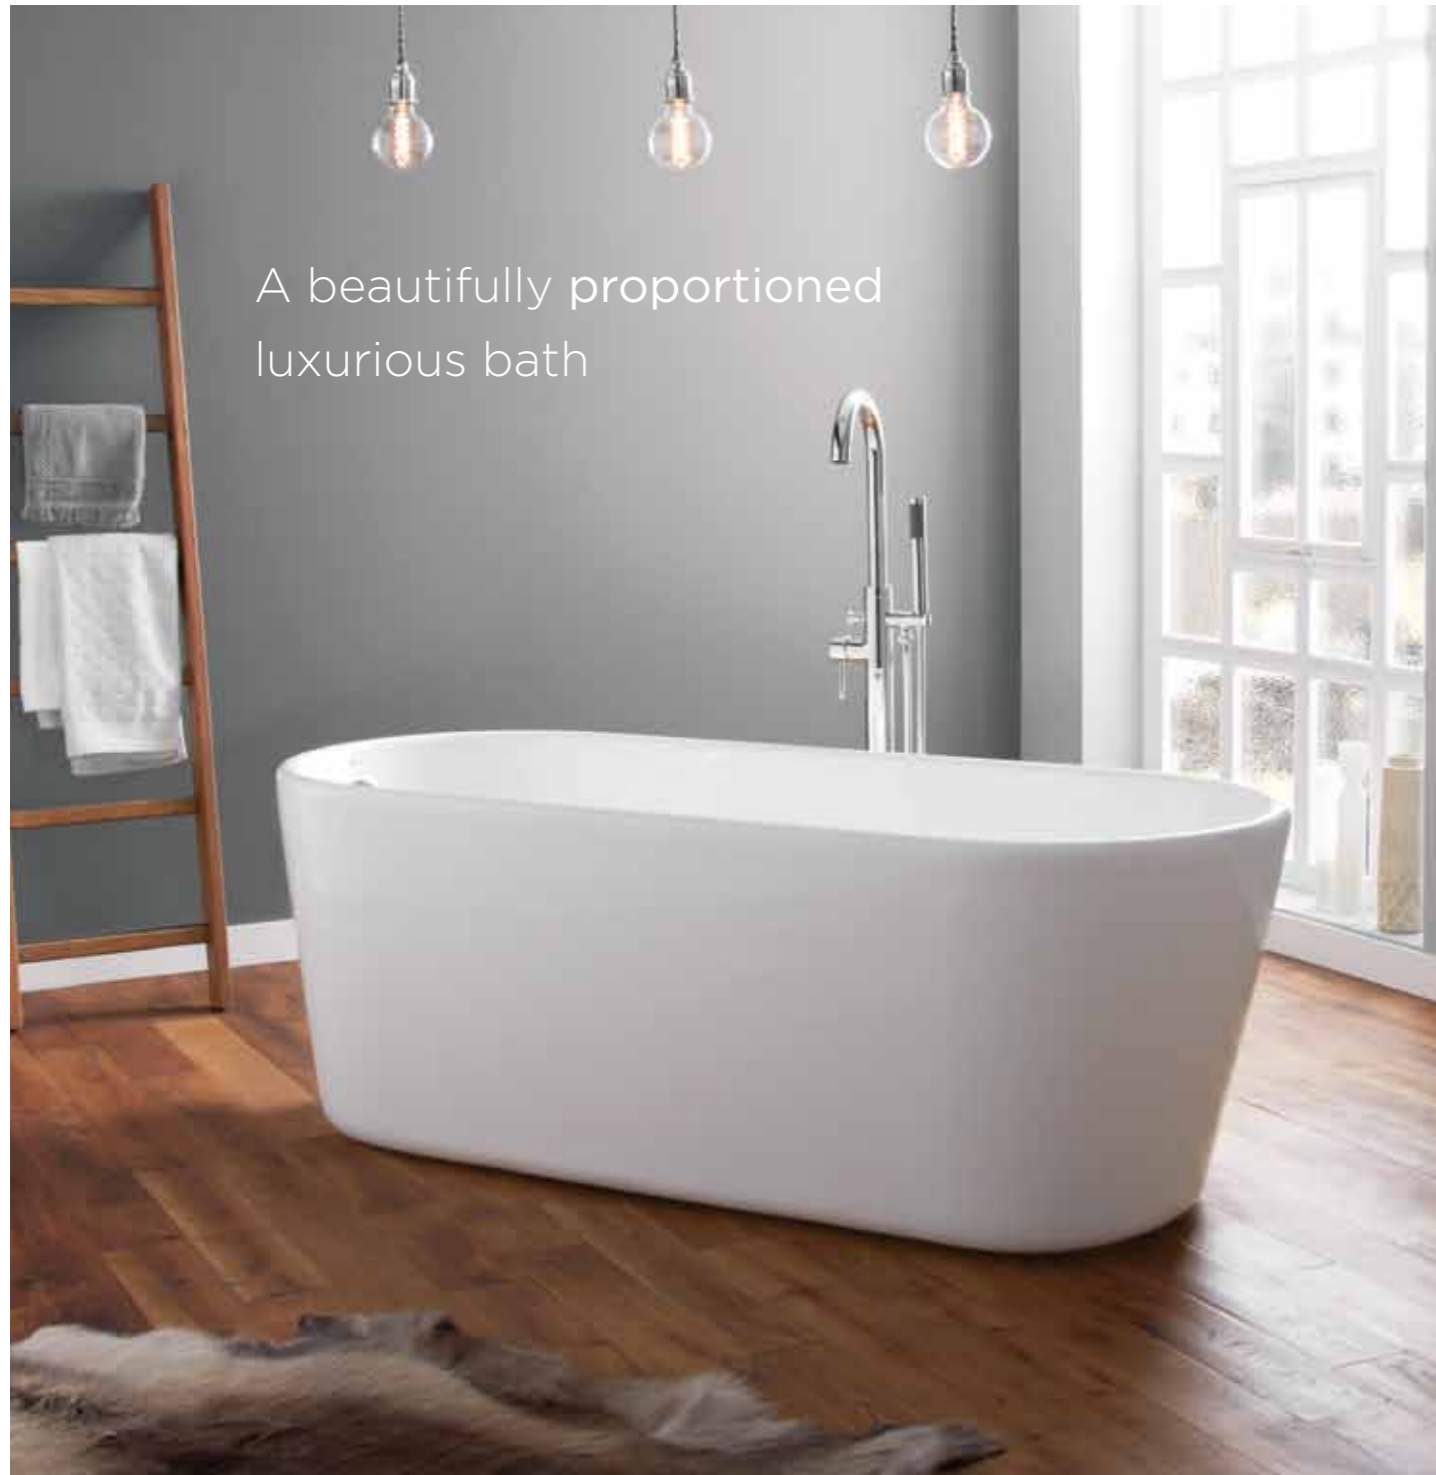

BREARTON

april | contemporary baths

A beautifully proportioned
luxurious bath