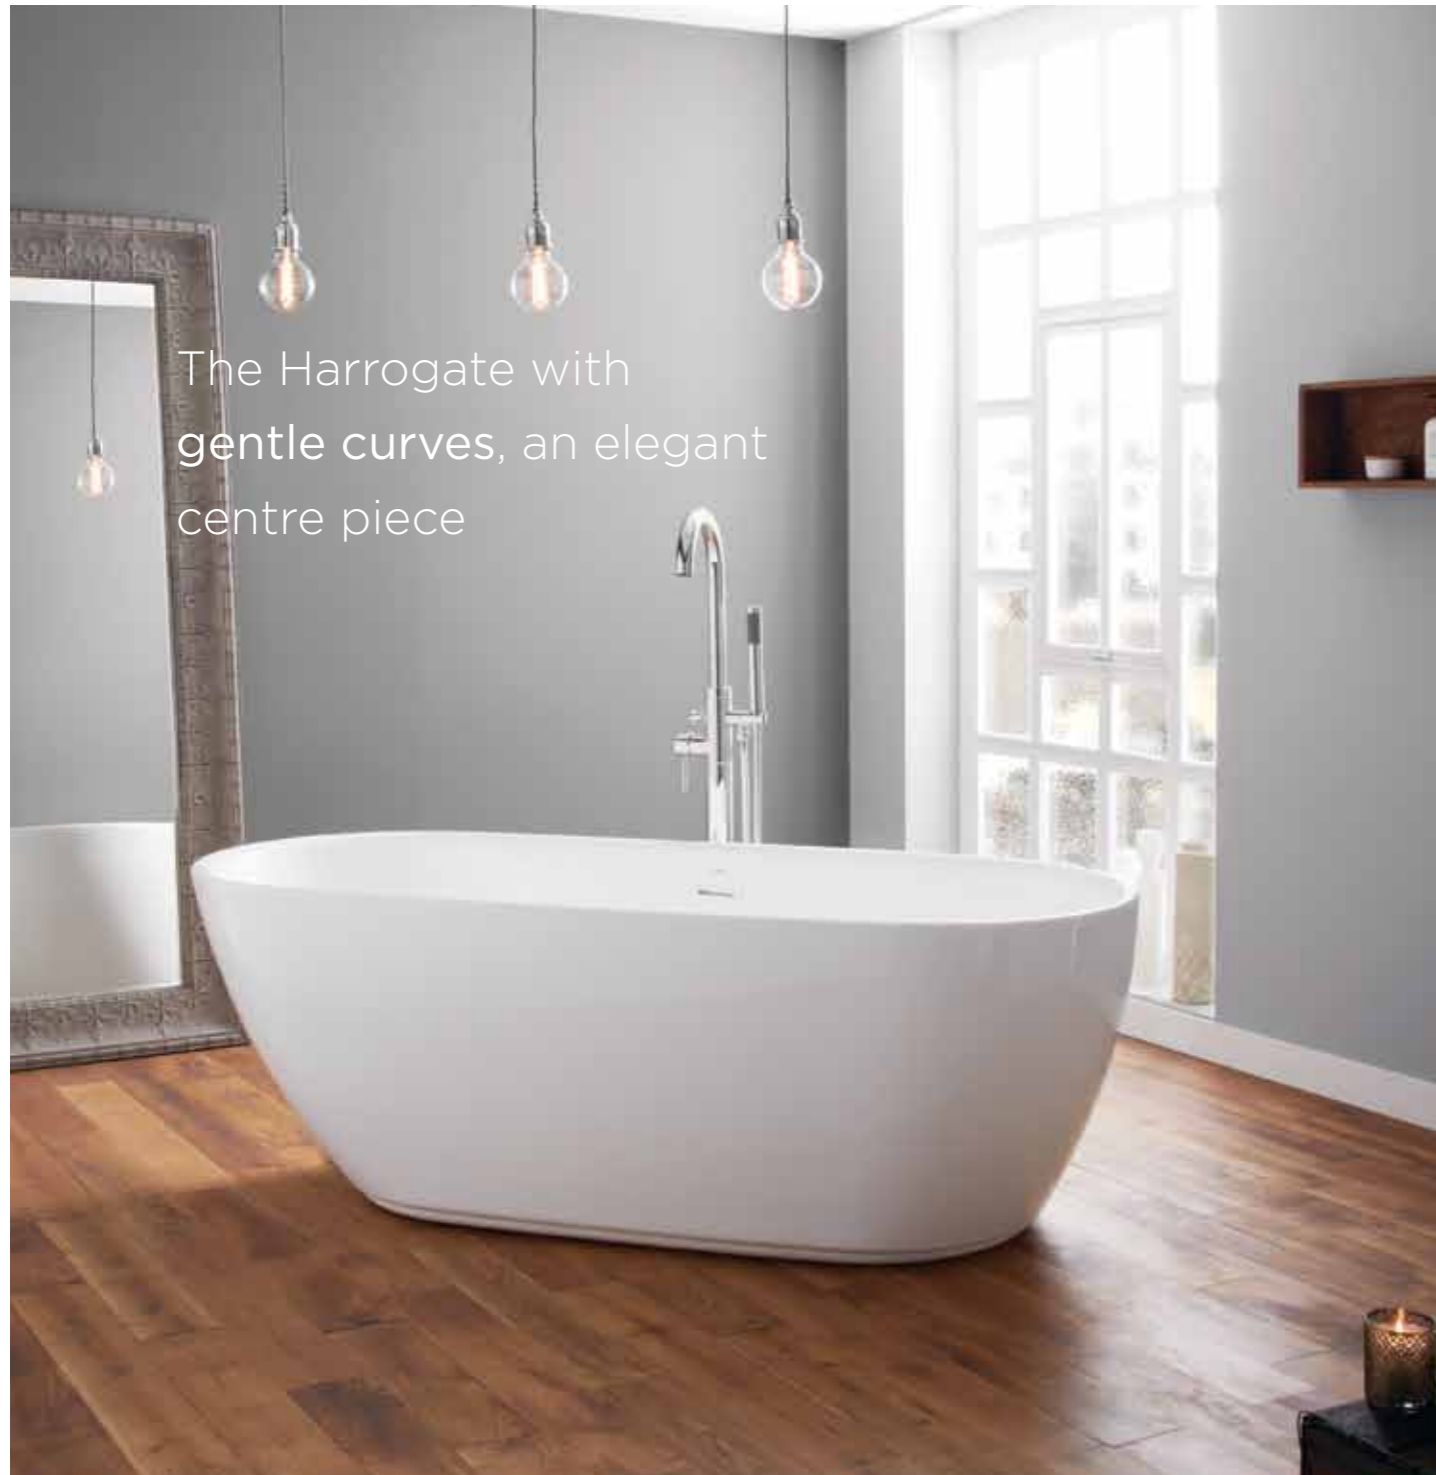

HARROGATE

april | contemporary baths

The Harrogate with gentle curves, an elegant centre piece