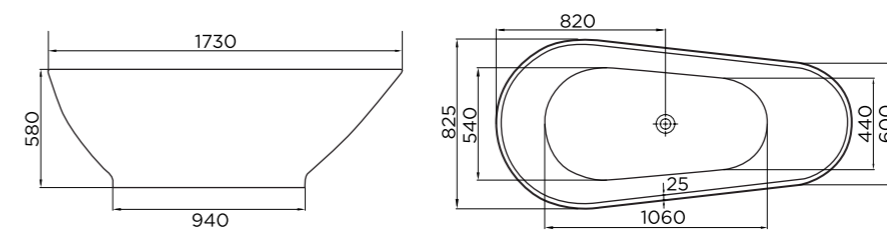

RRP : **£1,386 Inc VAT**

DANBY

april | contemporary baths

The elegant teardrop shaped bath, sophisticated bathing

DANBY

april | contemporary baths

Name : Danby

Code : **74001-1700B**

Size : (h) 580 x (w) 1730 x (d) 825mm

RRP : **£1,502 Inc VAT**

CAYTON

april | contemporary baths

This stylish oval shaped bath is perfect for relaxing

CAYTON

april | contemporary baths

Name : Cayton
Code : **74001-1500B**
Size : (h) 580 x (w) 1500 x (d) 700mm
RRP : **£1,040 Inc VAT**