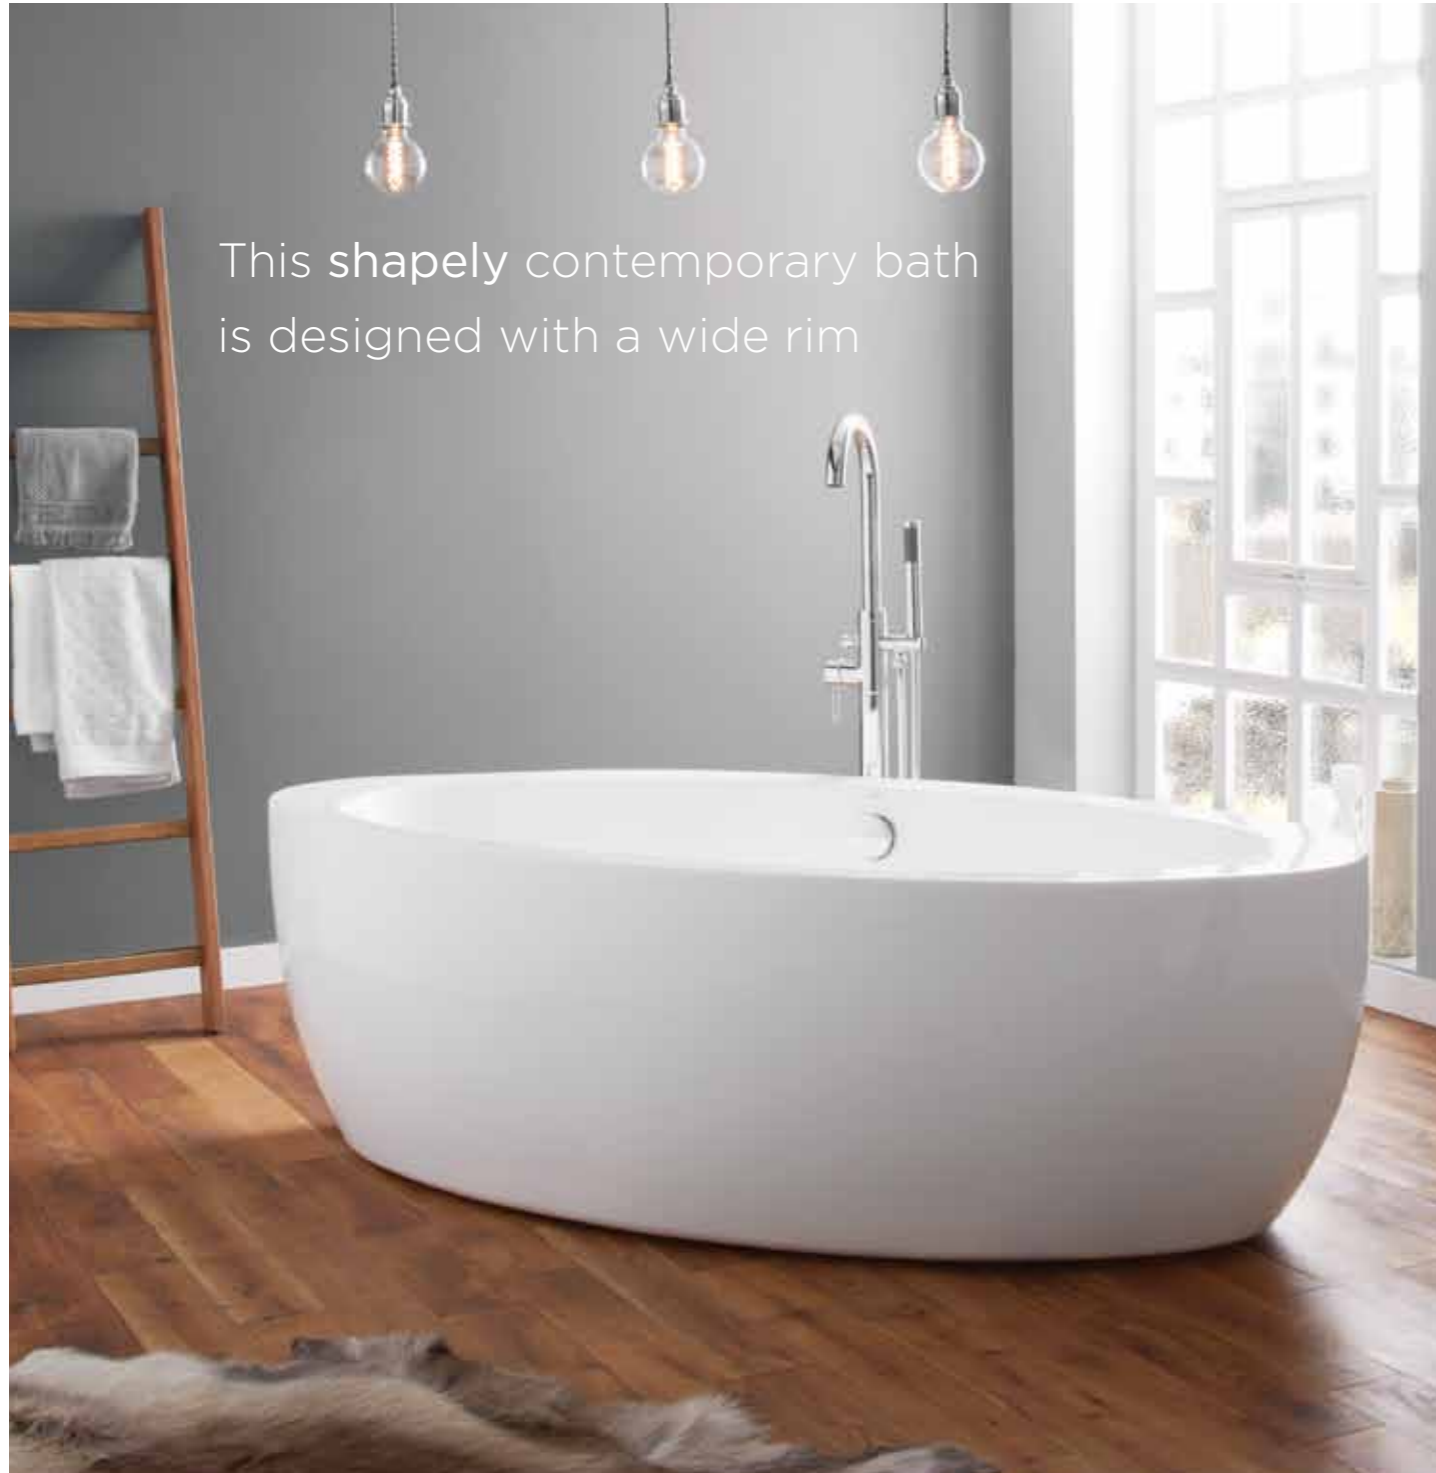

HALTON

april | contemporary baths

This shapely contemporary bath is designed with a wide rim