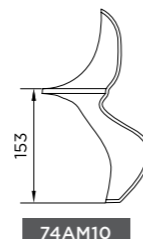

SIZE : (h) 450 x (w) 1700 x (d) 750mm

WHITE

CODE : **28A1711**

RRP : **£630 Inc VAT**

DOVE GREY

CODE : **28A1711/421**

RRP : **£704 Inc VAT**

BATH FEET

april | classic bath feet

Code	Description	RRP Inc VAT
74ABC01	Ball & Claw	£165
74AM10	Modern	£165
74TCI-WTE	Ball & Claw White	£165
74TCI-BLK	Ball & Claw Matt Black	£165

Add the height of the bath to the relevant foot measurement to give the overall height of the bath including feet.
ie. 28A1710 + 74ABC01 - Height 615mm