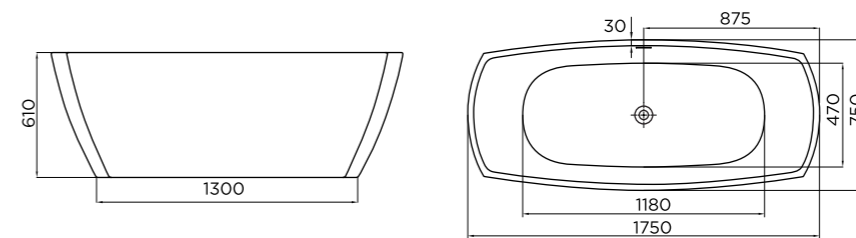

ANSTON

april | contemporary baths

Name : Anston

Code : **74001-1750A**

Size : (h) 610 x (w) 1750 x (d) 750mm

RRP : **£1,155 Inc VAT**