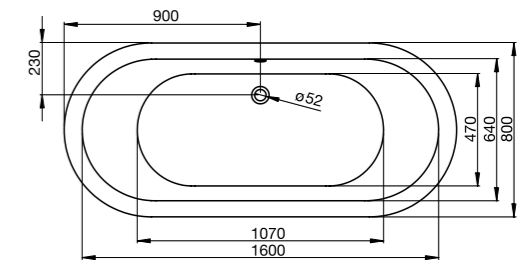

HAWORTH

april | skirted bath

CODE : **28A1815**

SIZE : (h) 570 x (w) 1800 x (d) 800mm

RRP : **£902 Inc VAT**

Underfloor access to plumbing is required for this bath.
Freestanding taps only - not supplied.

ELDWICK