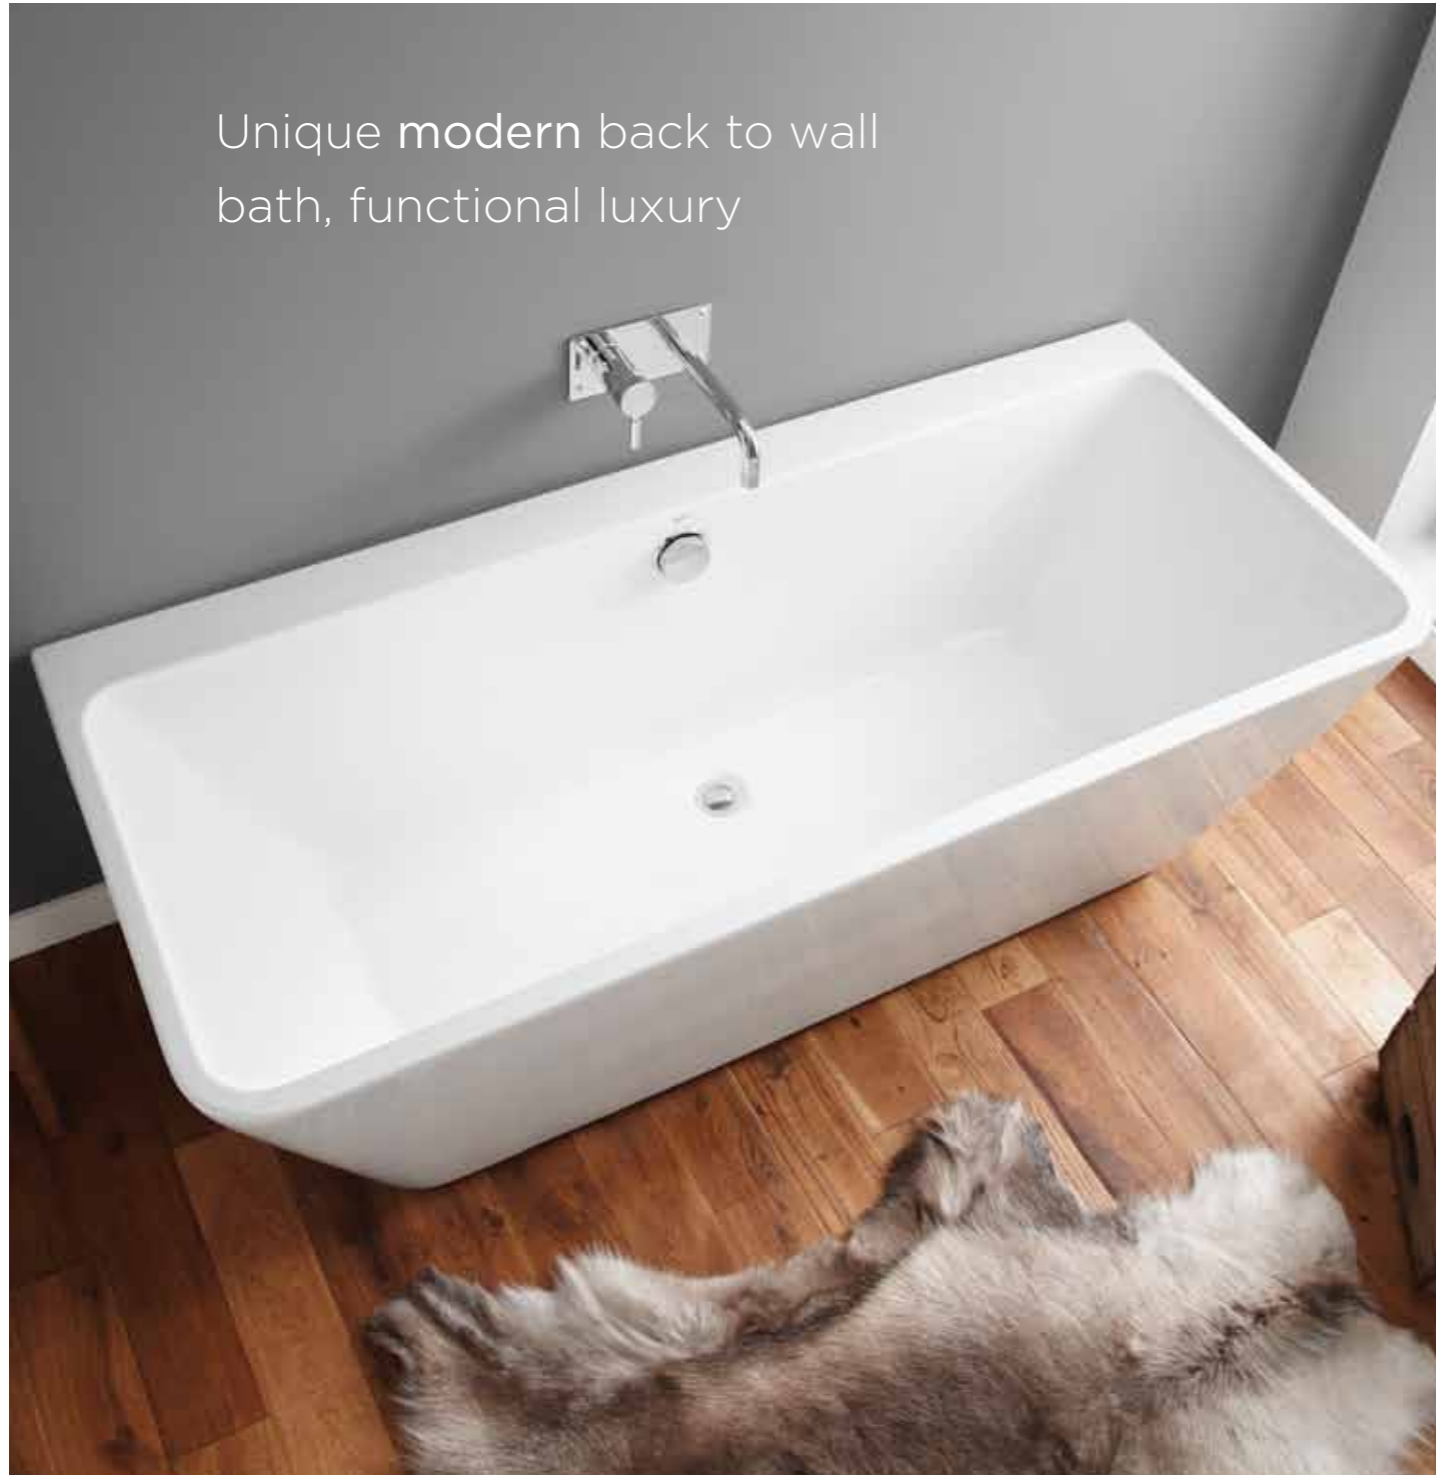

EPPLEBY

april | contemporary baths

Unique modern back to wall
bath, functional luxury