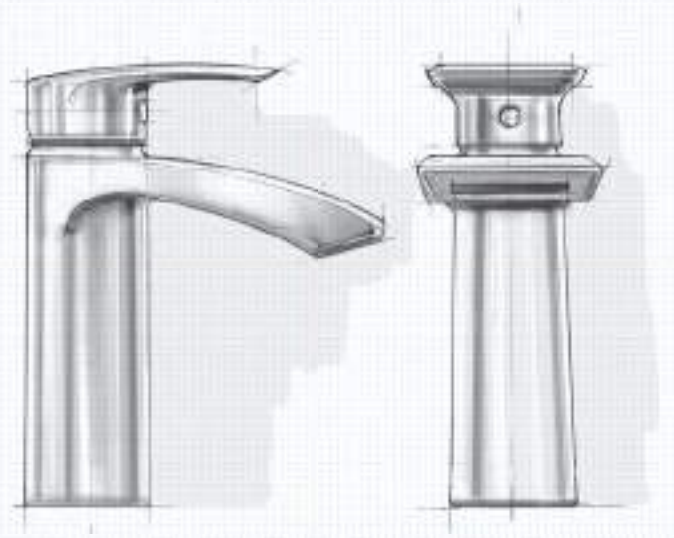

ADORA

BY CROSSWATER

Flow basin monobloc

*Committed to product
design excellence*

Planet basin monobloc

At Adora, we are dedicated to developing unique designs at affordable prices that can be enjoyed by everyone. Combining quality materials with cutting-edge manufacturing techniques, each distinctive design has been thoughtfully created to bring style and, above all, functionality to the bathroom.