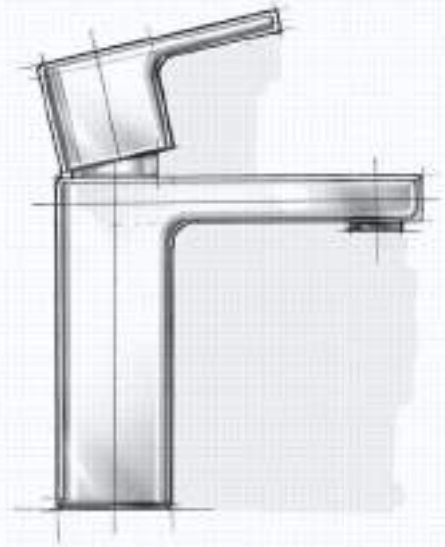

Featuring elegant chrome finishes and simple silhouettes, each individual design in the Adora range has been specifically created to suit different bathroom styles and customer tastes.

FUNCTIONALITY & QUALITY

Affordable design shouldn't mean you have to compromise on quality. At Adora we are dedicated to creating superior products for budget-conscious living. Combining this with a keen eye for modern design enables us to create brassware that caters to our customer needs.