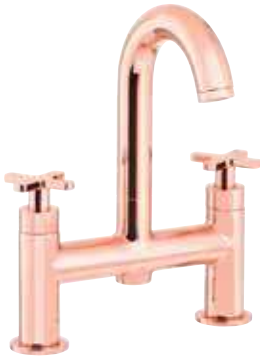

SERENITIE BASIN MIXER

AB2601 Rose Gold [£389.00]
H255 • SER107 • SEH181

Min 0.2 bar pressure required

NOW AVAILABLE IN THIS LUXURIOUS FINISH Serenitie Rose Gold will not only add a touch of glamour to your bathroom but it will provide a show stopping focal point for all to enjoy.