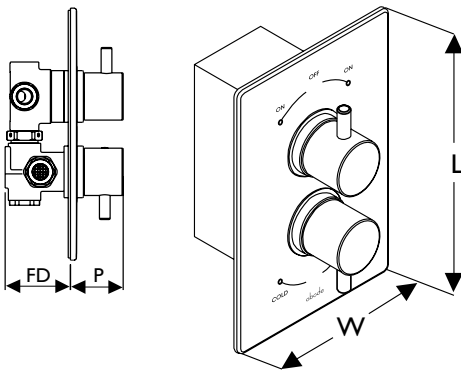

DIMENSION SPECIFICATIONS

Throughout the brochure we have added a number of key dimensions within the product information section to help you with your product selection.

Detailed below is an explanation and diagrammatical reference to each dimension key.

Should you require further details then please contact our Technical Support Team or visit our website www.abode.eu

- **L** = Length
- **W** = Width
- **FD** = Fitting Depth
- **H** or **P** = Height or Projection
- **C** = Centres
- **SER** = Spout exit reach
- **SEH** = Spout exit height

= Water efficient products as a result of inbuilt flow restricters