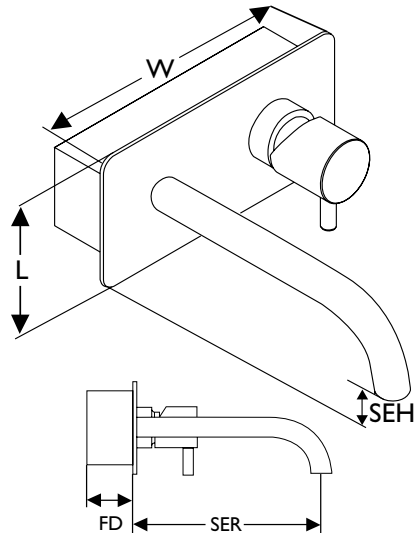

DIMENSION SPECIFICATIONS

Throughout the brochure we have added a number of key dimensions within the product information section to help you with your product selection.

Detailed below is an explanation and diagrammatical reference to each dimension key.

Should you require further details then please contact our Technical Support Team or visit our website www.abode.eu

- **L** = Length
- **W** = Width
- **FD** = Fitting Depth
- **H** or **P** = Height or Projection
- **C** = Centres
- **SER** = Spout exit reach
- **SEH** = Spout exit height

= Water efficient products as a result of inbuilt flow restricters