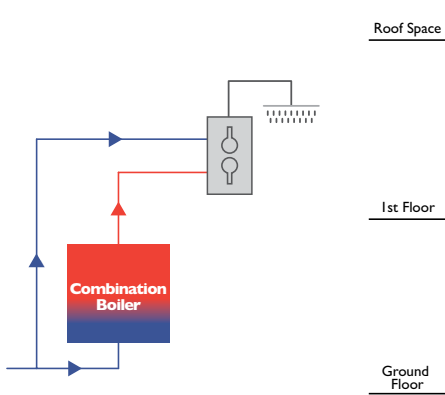

COMBINATION BOILER - UNVENTED SYSTEM

Most commonly found in newer UK houses

- The 'combi' boiler is generally located in the kitchen
- Hot and cold pressures are typically almost balanced (the cold water pressure may be marginally higher than the hot)
- Cold water pressure is as per incoming mains
- Hot water pressure is as per incoming mains but generally reduced slightly due to pressure reducing valves, filters and flow limiters
- This type of system is generally considered as medium - high pressure