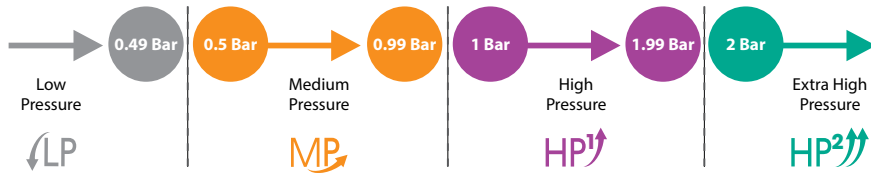

WATER PRESSURE GUIDE

To ensure you achieve the best possible performance from your chosen brassware or showering product, you need to be able to identify your existing plumbing system and therefore your water pressure.

The following information provides a general overview on water pressures and a guide to ensure you choose the right product for you and your home.

If you have 'LOW WATER PRESSURE' you should take care to choose a product that is suitable, otherwise you might find that the flow rate is poor. It will be difficult to achieve a mixed temperature.

If you have 'HIGH WATER PRESSURE' you can choose any product with the same or lower pressure requirement.

As a general guide only, when connecting multiple products you should work to the product with the highest pressure rating.

Throughout our brochure we have highlighted by each product, a simple key outlining whether the product is low pressure (LP), medium pressure (MP) or high pressure (HP) along with stating the minimum pressure required to achieve the best result. The following diagram explains the pressure required for each level.

Please note all products marked LP and MP are also suitable for HP water systems.