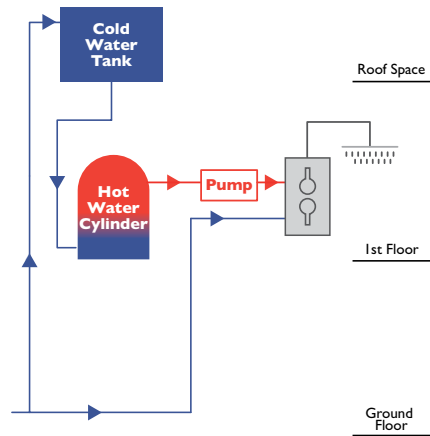

PUMPED GRAVITY FED CYLINDER - VENTED SYSTEM

Most commonly found in older UK housing that has been modernised

- Hot and cold pressures are typically unbalanced (depending on the cold mains pressure and the rating of the hot water pump)
- Cold water pressure is as per incoming mains
- Hot water pressure is as per the pump rating
- This type of system is generally considered as high pressure