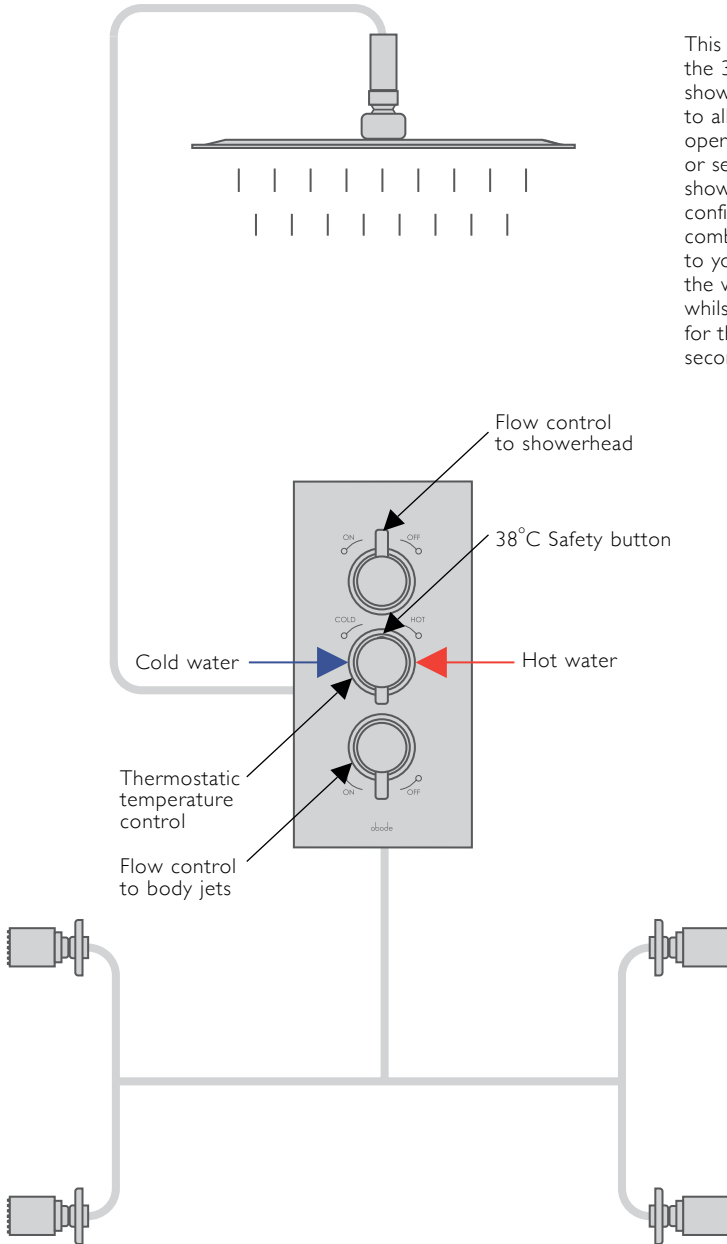

This example demonstrates that the 3 control 2 independent exit shower valve, has the functionality to allow for two outlets to be operational either simultaneously or separately. Pictured is a showerhead and body jets configuration however, the combination of products is down to you. The top handle controls the water flow to one outlet whilst the bottom handle allows for the control independently to a second outlet.