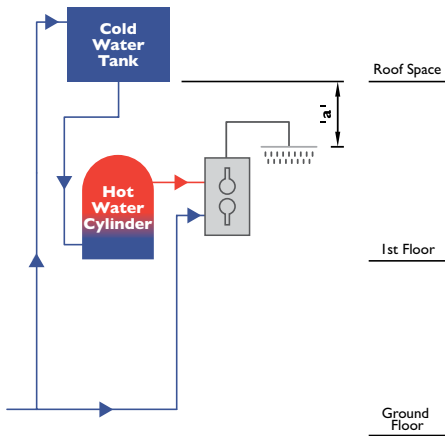

GRAVITY FED CYLINDER - VENTED SYSTEM

Most commonly found in older UK housing

- Hot and cold pressures are typically unbalanced (the cold water pressure is higher than the hot)
- Cold water pressure is as per incoming mains
- Hot water pressure (head pressure) is distance 'a' in metres divided by 10. For examples if 'a' is 1 metre then the hot water pressure is approximately 0.1 bar
- This type of system is generally considered as low pressure