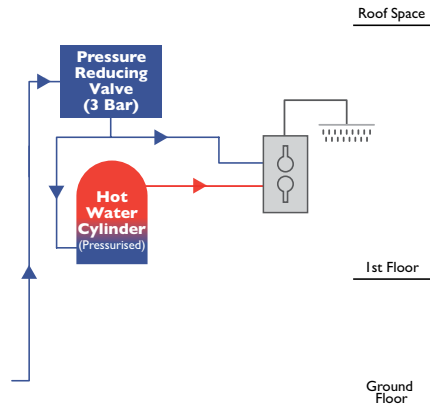

PRESSURISED CYLINDER - UNVENTED SYSTEM

Most commonly referred to by the brand 'megaflo'

- The cylinder(s) can be located anywhere in the house.
- Hot and cold pressures are typically balanced (the hot and cold water pressures are equal)
- Hot and cold water pressure is typically 3 bar (as shown), otherwise the hot and cold pressure will be approximately the same as the incoming mains cold pressure
- This type of system is generally considered as high pressure