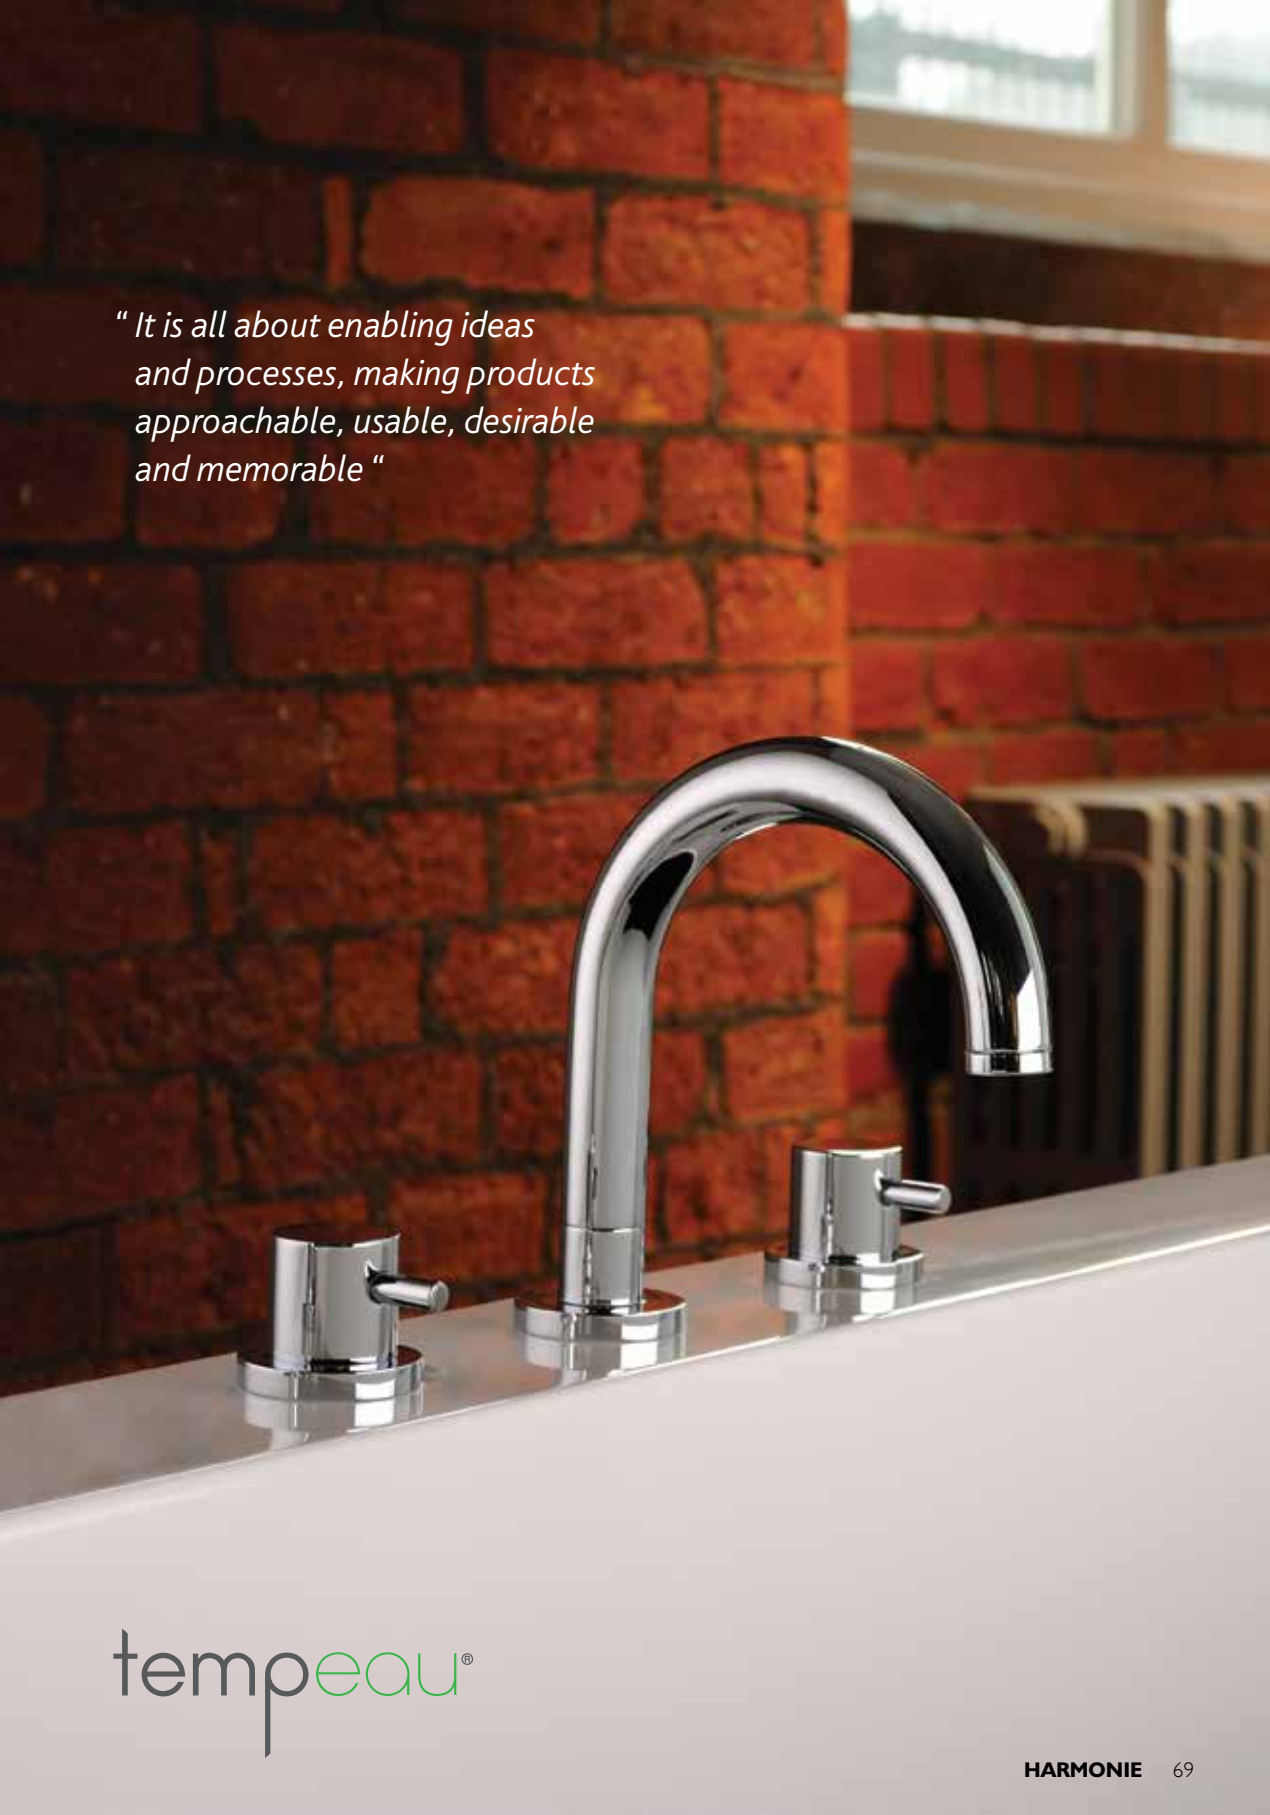

AB3021 Chrome [£808.00]

H213 • SER161 • SEH107

Bath Min 0.6 bar pressure required

Shower Handset Min 0.5 bar pressure required

* For further Tempeau options please see page 194-195

*“ It is all about enabling ideas
and processes, making products
approachable, usable, desirable
and memorable “*