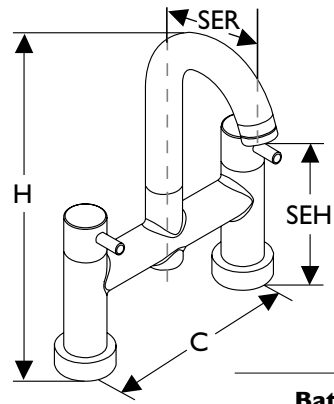

Bath Filler

Wall Mounted