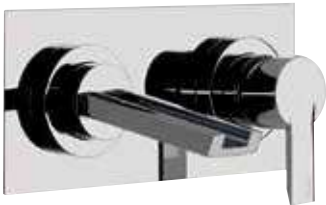

DESIRE WALL MOUNTED BASIN MIXER

AB1354 Chrome [£600.00]
W220 • L100 • SEH30 • SER141 • FD50-70
HP† Min 1.5 bar pressure required