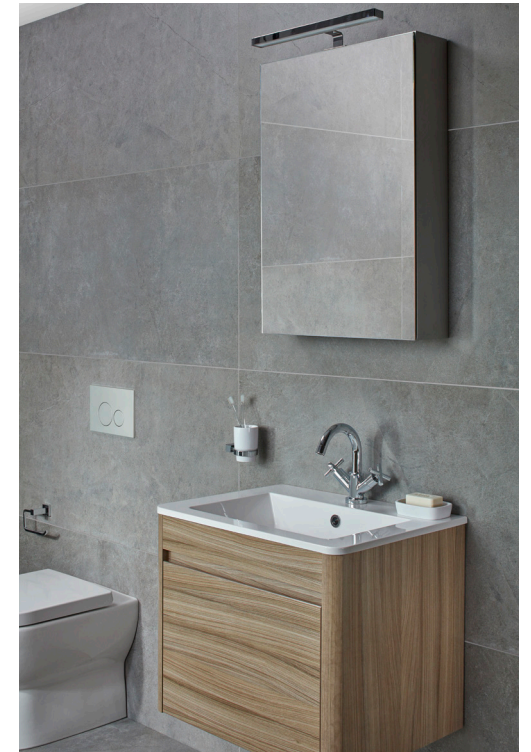

Mirrors & Cabinets

The Pure & Simple Collection