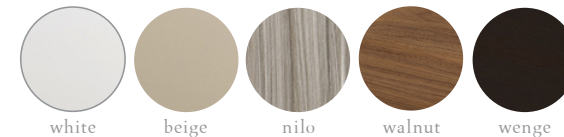

D-Style furniture colour key