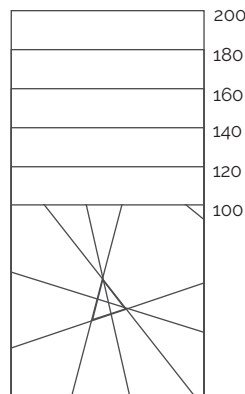

burgundy petal ocean sky forest mint

Sizes (cm)

70 x

80 x

90 x

100 x

Luxury Bathroom Solutions

Sizes (cm)

	A	B	C
	90	90	45
	100	70/80/90/100	50
	120	70/80/90/100	60
	140	70/80/90/100	70
	160	70/80/90/100	80
	180	70/80/90/100	90
	200	70/80/90/100	100

Texture

Grid

Traps (mm)

** Only one model of trap per shower tray is included.*