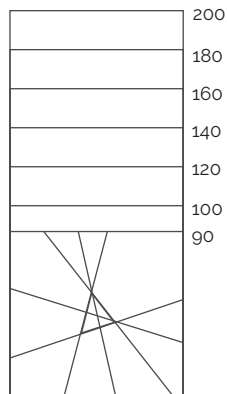

burgundy petal ocean sky forest mint

Sizes (cm)

70 x

80 x

90 x

100 x

Luxury Bathroom Solutions

Sizes (cm)

	A	B	C
	90	90	45
	100	70/80/90/100	50
	120	70/80/90/100	60
	140	70/80/90/100	70
	160	70/80/90/100	80
	180	70/80/90/100	90
	200	70/80/90/100	100

Texture

Grid

Traps (mm)

** Only one model of trap per shower tray is included.*