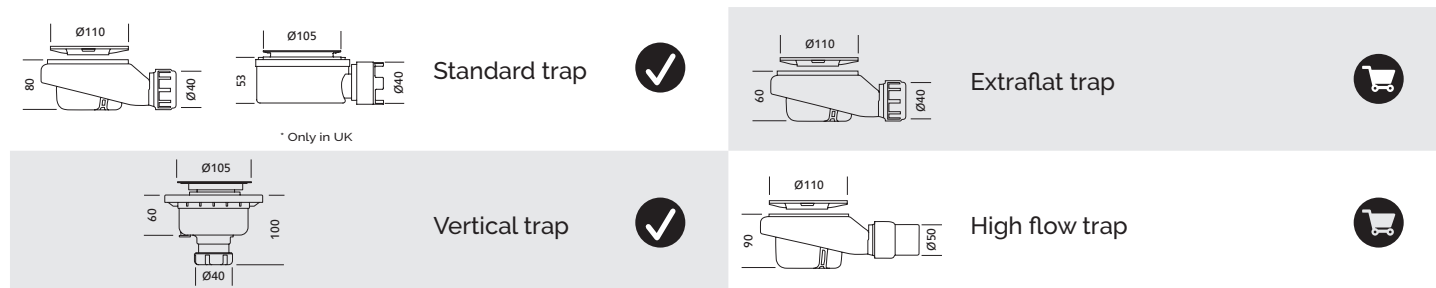

burgundy petal ocean sky forest mint

Sizes (cm)

70 x

80 x

90 x

100 x

Luxury Bathroom Solutions

Sizes (cm)

	A	B	C
	90	90	45
	100	70/80/90/100	50
	120	70/80/90/100	60
	140	70/80/90/100	70
	160	70/80/90/100	80
	180	70/80/90/100	90
	200	70/80/90/100	100

Texture

Grid

Traps (mm)

** Only one model of trap per shower tray is included.*