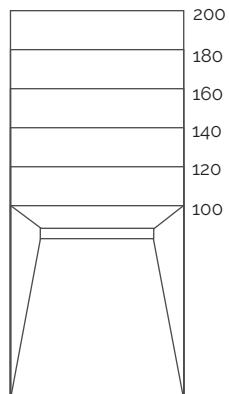

Prisma Slate blanco 200x100 cm

Prisma Slate

Standard

Ral / NCS

Naturally Made

Season

Sizes (cm)

70 x

80 x

90 x

100 x

Luxury Bathroom Solutions

Sizes (cm)

A	B	C
100	70/80/90/100	15
120	70/80/90/100	15
140	70/80/90/100	25
160	70/80/90/100	25
180	70/80/90/100	25
200	70/80/90/100	25

Texture

Frame (cm)