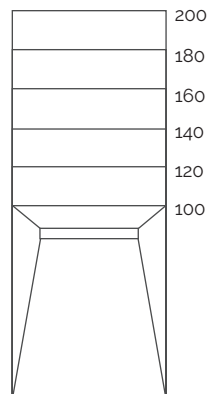

Prisma Slate blanco 200x100 cm

Prisma Slate

Standard

Ral / NCS

Naturally Made

Season

Sizes (cm)

70 x

80 x

90 x

100 x

Luxury Bathroom Solutions

Sizes (cm)

A	B	C
100	70/80/90/100	15
120	70/80/90/100	15
140	70/80/90/100	25
160	70/80/90/100	25
180	70/80/90/100	25
200	70/80/90/100	25

Texture

Frame (cm)