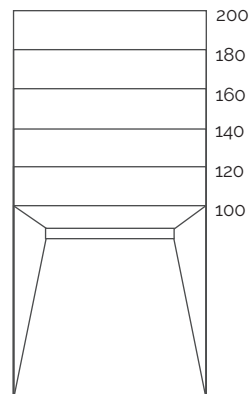

Prisma Slate blanco 200x100 cm

Prisma Slate

Standard

Ral / NCS

Naturally Made

Season

Sizes (cm)

70 x

80 x

90 x

100 x

Luxury Bathroom Solutions

Sizes (cm)

A	B	C
100	70/80/90/100	15
120	70/80/90/100	15
140	70/80/90/100	25
160	70/80/90/100	25
180	70/80/90/100	25
200	70/80/90/100	25

Texture

Frame (cm)

Grid

Skirt (cm)

Traps (mm)

* Only one model of trap per shower tray is included.

Drying area (cm)

Technical information

Luxury Bathroom Solutions