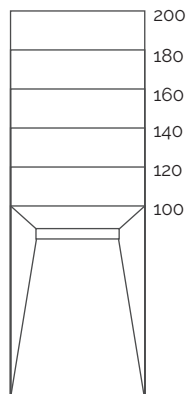

Prisma Slate blanco 200x100 cm

Prisma Slate

Standard

Ral / NCS

Naturally Made

Season

Sizes (cm)

70 x

80 x

90 x

100 x

Luxury Bathroom Solutions

Sizes (cm)

A	B	C
100	70/80/90/100	15
120	70/80/90/100	15
140	70/80/90/100	25
160	70/80/90/100	25
180	70/80/90/100	25
200	70/80/90/100	25

Texture

Frame (cm)