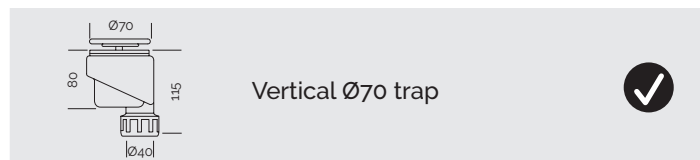

80 x

90 x

100 x

Luxury Bathroom Solutions

Sizes (cm)

A	B	C
100	70/80/90/100	15
120	70/80/90/100	15
140	70/80/90/100	25
160	70/80/90/100	25
180	70/80/90/100	25
200	70/80/90/100	25

Texture

Frame (cm)

Grid

Skirt (cm)

Traps (mm)

* Only one model of trap per shower tray is included.

Drying area (cm)

Technical information

Luxury Bathroom Solutions