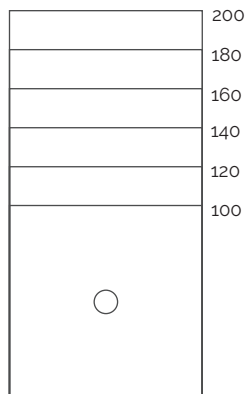

Focus cobre Beton blanco 200x100 cm

Focus Beton

Standard

Ral / NCS

Naturally Made

Season

Sizes (cm)

80 x

90 x

100 x

Luxury Bathroom Solutions

acquabella

Sizes (cm)

A	B	C
100	80/90	25
120	80/90/100	25
140	80/90/100	55
160	80/90/100	55
180	80/90/100	55
200	80/90/100	55

A	B	C
100	100	50

Texture