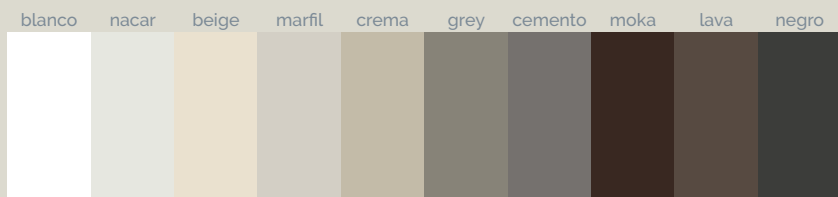

Focus cobre Beton blanco 200x100 cm

Focus Beton

Standard

Ral / NCS

Naturally Made

Season

Sizes (cm)

80 x

90 x

100 x

Luxury Bathroom Solutions

acquabella

Sizes (cm)

A	B	C
100	80/90	25
120	80/90/100	25
140	80/90/100	55
160	80/90/100	55
180	80/90/100	55
200	80/90/100	55

A	B	C
100	100	50

Texture