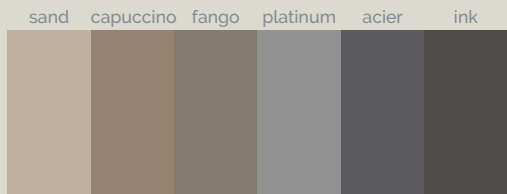

Focus cobre Beton blanco 200x100 cm

Focus Beton

Standard

Ral / NCS

Naturally Made

Season

Sizes (cm)

80 x

90 x

100 x

Luxury Bathroom Solutions

acquabella

Sizes (cm)

A	B	C
100	80/90	25
120	80/90/100	25
140	80/90/100	55
160	80/90/100	55
180	80/90/100	55
200	80/90/100	55

A	B	C
100	100	50

Texture