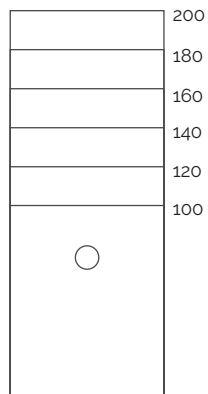

Focus cobre Beton blanco 200x100 cm

Focus Beton

Standard

Ral / NCS

Naturally Made

Season

Sizes (cm)

80 x

90 x

100 x

Luxury Bathroom Solutions

acquabella

Sizes (cm)

A	B	C
100	80/90	25
120	80/90/100	25
140	80/90/100	55
160	80/90/100	55
180	80/90/100	55
200	80/90/100	55

A	B	C
100	100	50

Texture