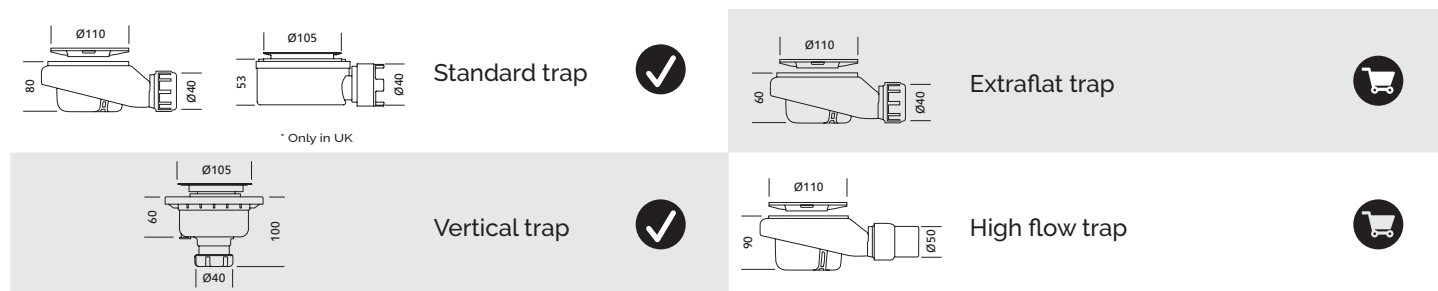

Frame (cm)

Grids

Skirt (cm)

Traps (mm)

* Only one model of trap per shower tray is included.

Technical information

<p>CLASS C UNE- EN 16165:2022 Annex A Antislip Class C</p>	<p>Easy to cut</p>	<p>Safe cut. Material without silica</p>
<p>NF XP P 05-010 French Normative PN 24</p>	<p>Resistant to thermal shock</p>	<p>Impact resistant</p>
<p>ISO 22196:2011 Antibacterial certificate</p>	<p>Hydrolysis resistant. 0% ortoftal-polyester</p>	<p>CLASS 1 UNE-EN 14527:2016 + A1:2019 Class 1</p>