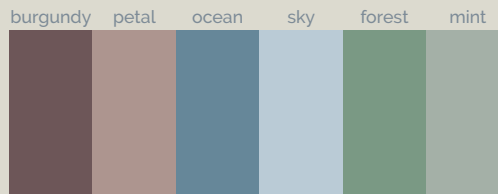

Focus cobre Beton blanco 200x100 cm

Focus Beton

Standard

Ral / NCS

Naturally Made

Season

Sizes (cm)

80 x

90 x

100 x

Luxury Bathroom Solutions

acquabella

Sizes (cm)

A	B	C
100	80/90	25
120	80/90/100	25
140	80/90/100	55
160	80/90/100	55
180	80/90/100	55
200	80/90/100	55

A	B	C
100	100	50

Texture