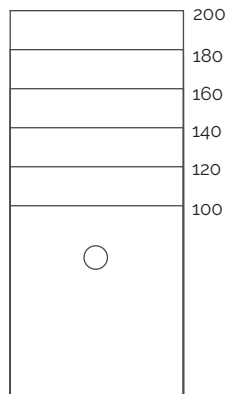

Focus cobre Beton blanco 200x100 cm

Focus Beton

Standard

Ral / NCS

Naturally Made

Season

Sizes (cm)

80 x

90 x

100 x

Luxury Bathroom Solutions

acquabella

Sizes (cm)

A	B	C
100	80/90	25
120	80/90/100	25
140	80/90/100	55
160	80/90/100	55
180	80/90/100	55
200	80/90/100	55

A	B	C
100	100	50

Texture