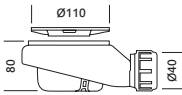

Akron

MIA

GEO

LUX

* Only one model of grid per shower tray is included, to choose between: Mia, Geo or Lux.

Skirt (cm)

Skirt

Zero

9 x 60 - 200

Traps (mm)

* Only in UK

Standard trap

Extraflat trap

Vertical trap

High flow trap

* Only one model of trap per shower tray is included.