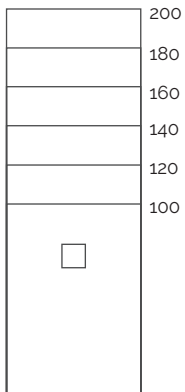

Base Zero

Standard

Ral / NCS

Naturally Made

Season

Sizes (cm)

70 x

80 x

90 x

100 x

Luxury Bathroom Solutions

acquabella

Sizes (cm)

A	B	C
100	70/80/90	25
120	70/80/90/100	25
140	70/80/90/100	55
160	70/80/90/100	55
180	70/80/90/100	55
200	70/80/90/100	55

A	B	C
90	90	45
100	100	50

Texture

Frame (cm)

Frame

Zero

4,1 x 5

Grids

Inox

MIA