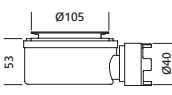

Akron

MIA

GEO

LUX

* Only one model of grid per shower tray is included, to choose between: Mia, Geo or Lux.

Skirt (cm)

Skirt

Zero

9 x 60 - 200

Traps (mm)

* Only in UK

Standard trap

Extraflat trap

Vertical trap

High flow trap

* Only one model of trap per shower tray is included.