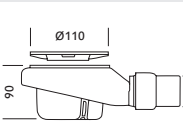

9 x 60 - 200

Traps (mm)

* Only in UK

Standard trap

Extraflat trap

Vertical trap

High flow trap

* Only one model of trap per shower tray is included.