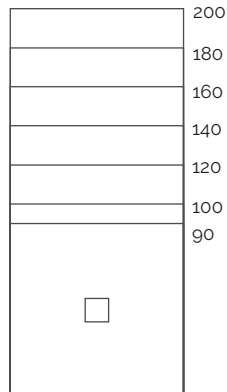

Base Zero

Standard

Ral / NCS

Naturally Made

Season

Sizes (cm)

70 x

80 x

90 x

100 x

Luxury Bathroom Solutions

acquabella

Sizes (cm)

A	B	C
100	70/80/90	25
120	70/80/90/100	25
140	70/80/90/100	55
160	70/80/90/100	55
180	70/80/90/100	55
200	70/80/90/100	55

A	B	C
90	90	45
100	100	50

Texture

Frame (cm)

Frame

Zero

4,1 x 5

Grids

Inox

MIA