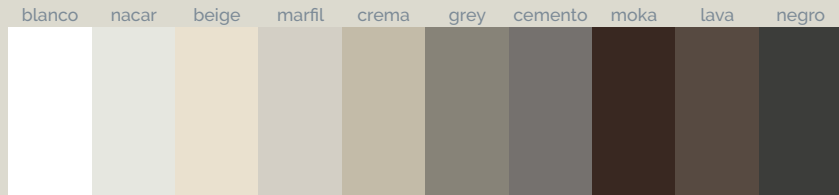

Base Zero

Standard

Ral / NCS

Naturally Made

Season

Sizes (cm)

70 x

80 x

90 x

100 x

Luxury Bathroom Solutions

acquabella

Sizes (cm)

A	B	C
100	70/80/90	25
120	70/80/90/100	25
140	70/80/90/100	55
160	70/80/90/100	55
180	70/80/90/100	55
200	70/80/90/100	55

A	B	C
90	90	45
100	100	50