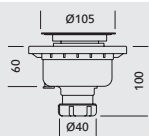

9 x 60 - 200

Traps (mm)

* Only in UK

Standard trap

Extraflat trap

Vertical trap

High flow trap

* Only one model of trap per shower tray is included.