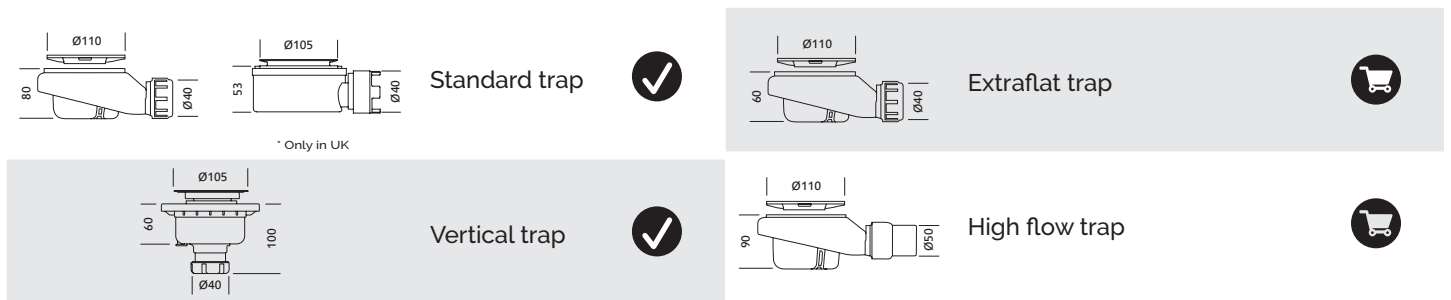

Traps (mm)

* Only one model of trap per shower tray is included.

Technical information

CLASS C UNE- EN 16165:2022 Annex A Antislip Class C	Easy to cut	Safe cut. Material without silica
NF XP P 05-010 French Normative PN 24	Resistant to thermal shock	Impact resistant
ISO 22196:2011 Antibacterial certificate	Hydrolysis resistant. 0% ortho-ftal-polyester	CLASS 1 UNE-EN 14527:2016 + A1:2019 Class 1