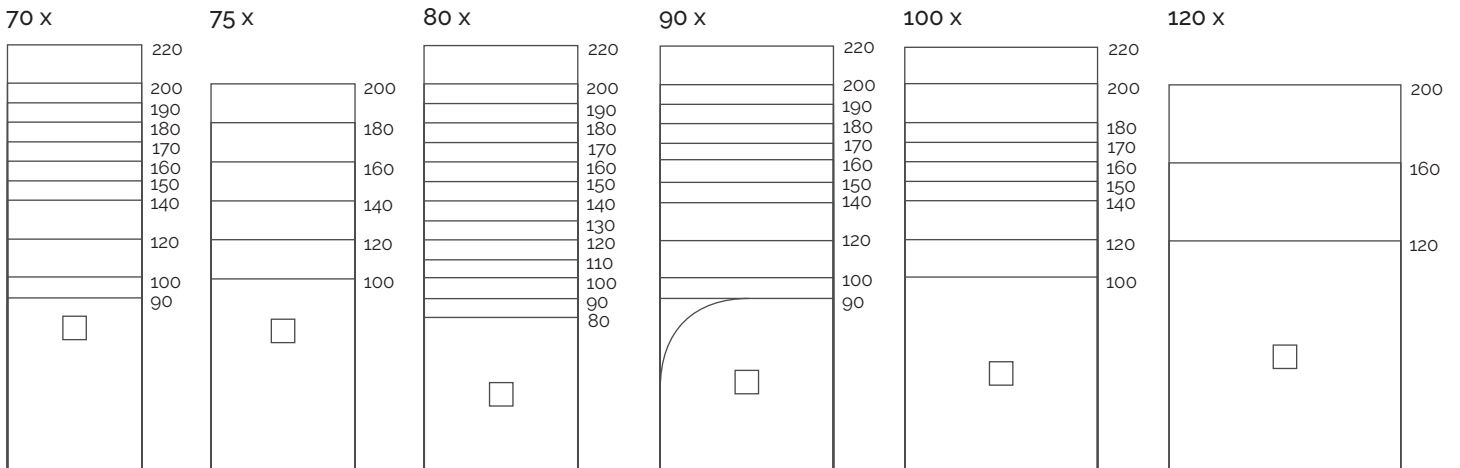

## Sizes

## Luxury Bathroom Solutions

NOTE: the maximum dimensions of Akron products can vary by ±0.5% in length and width.

## Sizes (cm)

A	B	C
90	70/80	25
100	70/75/80/90	25
110	80	25
120	70/75/80/90/100	25
130	80	25
140	70/75/80/90/100	55
150	70/80/90/100	55
160	70/75/80/90/100/120	55
170	70/80/90/100	55
180	70/75/80/90/100	55
180	80/90/100	90
190	70/80/90	55
200	70/75/80/90/100/120	55
200	80/90/100	100
220	70/80/90/100	110