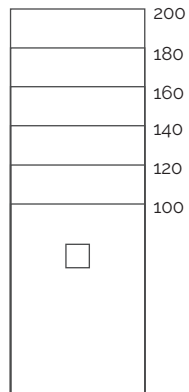

Base Mia Beton NCS S 3040-Y60R 200x100 cm

Base Beton

Standard

Ral / NCS

Naturally Made

Season

Sizes (cm)

70 x

80 x

90 x

100 x

Luxury Bathroom Solutions

NOTE: The maximum dimensions of Akron products can vary by ±0.5% in length and width.

acquabella

Sizes (cm)

	A	B	C
	100	70/80/90	25
	120	70/80/90/100	25
	140	70/80/90/100	55
	160	70/80/90/100	55
	180	70/80/90/100	55
	200	70/80/90/100	55

	A	B	C
	90	90	45
	100	100	50

Texture

Frame (cm)

Grids

* Only one model of grid per shower tray is included, to choose between: Mia, Geo or Lux.

Skirt (cm)

Traps (mm)

* Only one model of trap per shower tray is included.