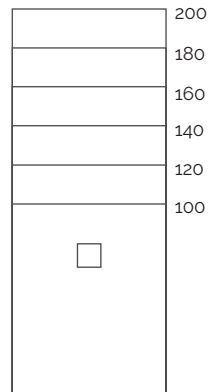

Base Mia Beton NCS S 3040-Y60R 200x100 cm

Base Beton

Standard

Ral / NCS

Naturally Made

Season

Sizes (cm)

70 x

80 x

90 x

100 x

Luxury Bathroom Solutions

NOTE: The maximum dimensions of Akron products can vary by ±0.5% in length and width.

acquabella

Sizes (cm)

	A	B	C
	100	70/80/90	25
	120	70/80/90/100	25
	140	70/80/90/100	55
	160	70/80/90/100	55
	180	70/80/90/100	55
	200	70/80/90/100	55