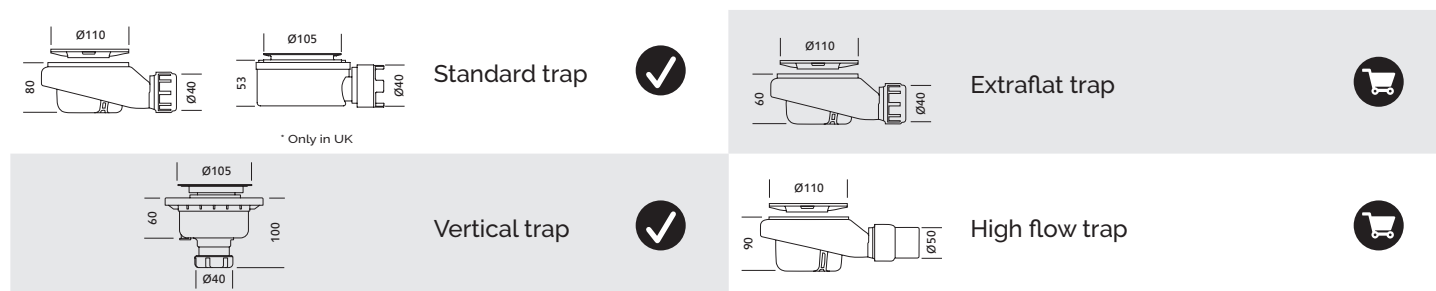

80 x

90 x

100 x

Luxury Bathroom Solutions

NOTE: The maximum dimensions of Akron products can vary by ±0.5% in length and width.

acquabella

Sizes (cm)

	A	B	C
	100	70/80/90	25
	120	70/80/90/100	25
	140	70/80/90/100	55
	160	70/80/90/100	55
	180	70/80/90/100	55
	200	70/80/90/100	55

	A	B	C
	90	90	45
	100	100	50

Texture

Frame (cm)

Grids

* Only one model of grid per shower tray is included, to choose between: Mia, Geo or Lux.

Skirt (cm)

Traps (mm)

* Only one model of trap per shower tray is included.