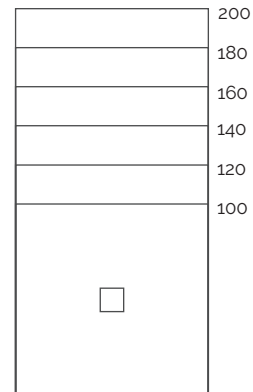

Base Mia Beton NCS S 3040-Y60R 200x100 cm

Base Beton

Standard

Ral / NCS

Naturally Made

Season

Sizes (cm)

70 x

80 x

90 x

100 x

Luxury Bathroom Solutions

NOTE: The maximum dimensions of Akron products can vary by ±0.5% in length and width.

acquabella

Sizes (cm)

	A	B	C
	100	70/80/90	25
	120	70/80/90/100	25
	140	70/80/90/100	55
	160	70/80/90/100	55
	180	70/80/90/100	55
	200	70/80/90/100	55

	A	B	C
	90	90	45
	100	100	50

Texture

Frame (cm)

Grids

* Only one model of grid per shower tray is included, to choose between: Mia, Geo or Lux.

Skirt (cm)

Traps (mm)

* Only one model of trap per shower tray is included.