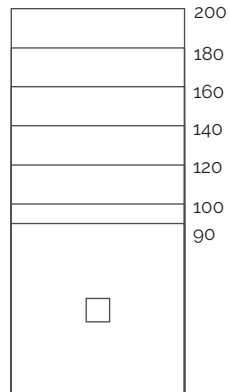

Base Mia Beton NCS S 3040-Y60R 200x100 cm

Base Beton

Standard

Ral / NCS

Naturally Made

Season

Sizes (cm)

70 x

80 x

90 x

100 x

Luxury Bathroom Solutions

NOTE: The maximum dimensions of Akron products can vary by ±0.5% in length and width.

acquabella

Sizes (cm)

	A	B	C
	100	70/80/90	25
	120	70/80/90/100	25
	140	70/80/90/100	55
	160	70/80/90/100	55
	180	70/80/90/100	55
	200	70/80/90/100	55

	A	B	C
	90	90	45
	100	100	50

Texture

Frame (cm)

Grids

* Only one model of grid per shower tray is included, to choose between: Mia, Geo or Lux.

Skirt (cm)

Traps (mm)

* Only one model of trap per shower tray is included.