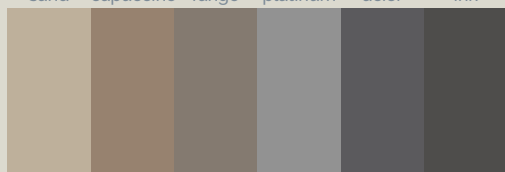

Arq Zero blanco 200x100 cm

Arq Zero

Standard

blanco nacar beige marfil crema grey cemento moka lava negro

Ral / NCS

Naturally Made

sand capuccino fango platinum acier ink

Season

burgundy petal ocean sky forest mint

Sizes (cm)

70 x

80 x

90 x

100 x

Luxury Bathroom Solutions

acquabella