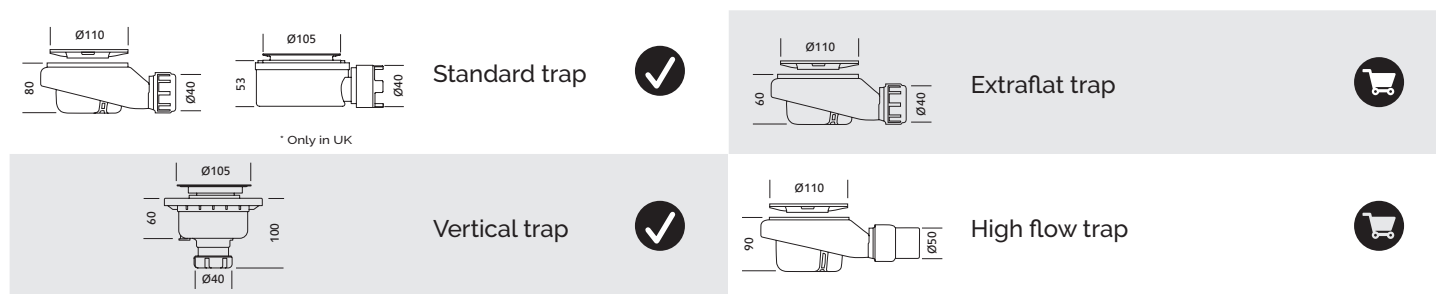

burgundy petal ocean sky forest mint

Sizes (cm)

70 x

80 x

90 x

100 x

Luxury Bathroom Solutions

acquabella

Sizes (cm)

	A	B	C
	100	70/80/90	25
	120	70/80/90/100	25
	140	70/80/90/100	25
	150	70/80	25
	160	70/80/90/100	25
	170	70/80	25
	180	70/80/90/100	25
	200	70/80/90/100	25

	A	B	C
	100	100	50

Texture

Skirt (cm)

Grids

* Only one model of grid per shower tray is included, to choose between: Mia, Geo or Lux.

Traps (mm)

* Only one model of trap per shower tray is included.

Technical information

<p>CLASS C UNE-EN 16165:2022 Annex A Antislip Class C</p>	<p>Easy to cut</p>	<p>Safe cut. Material without silica</p>
<p>NF XP P 05-010 French Normative PN 24</p>	<p>Resistant to thermal shock</p>	<p>Impact resistant</p>
<p>ISO 22196:2011 Antibacterial certificate</p>	<p>Hydrolysis resistant. 0% ortoftal-polyester</p>	<p>CLASS 1 UNE-EN 14527:2016 + A1:2019 Class 1</p>