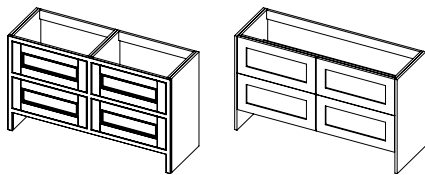

TETBURY

HARROW

4 drawer unit

CODE	H	W	D
VU135D	805mm	1350mm	450mm
VU135D/52	805mm	1350mm	520mm