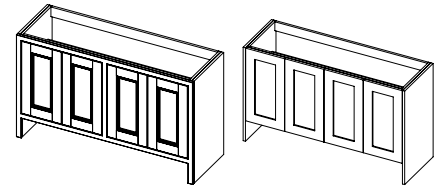

3 door unit

CODE	H	W	D
VU10	805mm	1000mm	450mm

TETBURY

HARROW

2 door / 2 drawer unit

CODE	H	W	D
VU10D	805mm	1000mm	450mm

TETBURY

HARROW