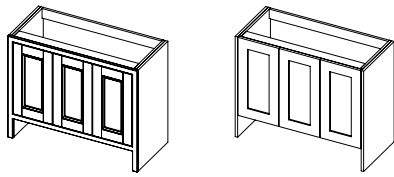

TETBURY

HARROW

3 door unit

CODE	H	W	D
VU10	805mm	1000mm	450mm