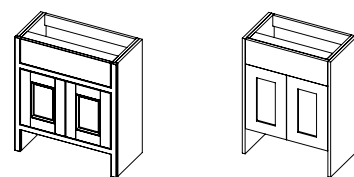

TETBURY HARROW

Semi recessed unit

CODE	H	W	D
SR60	805mm	600mm	340mm
SR70	805mm	700mm	340mm