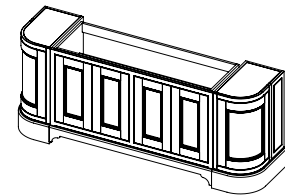

TETBURY

Curved vanity unit with 6 doors

CODE	H	W	D
CVU203 NEW	805mm	2030mm	520mm