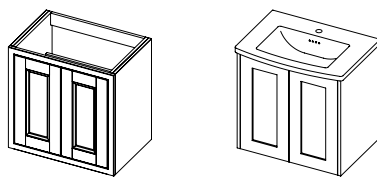

SOLID SURFACE TOPS

LANGTON WS80 / WS120 LANGTON WS146

Washstand unit

CODE	H	W	D
WS80	750mm	800mm	450mm
WS120	750mm	1200mm	450mm
WS146 NEW	750mm	1460mm	450mm

TETBURY HARROW

Modular vanity unit with doors

CODE	H	W	D
MVU66	649mm	660mm	450mm
MVU66B	685mm	685mm	490mm