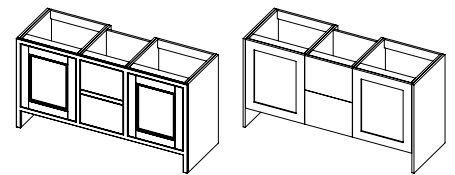

TETBURY

HARROW

2 door / 2 drawer unit

CODE	H	W	D
VU151D	805mm	1510mm	520mm