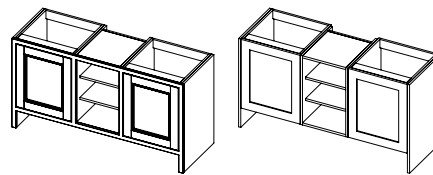

4 door unit

CODE	H	W	D
VU135	805mm	1350mm	450mm
VU135/52	805mm	1350mm	520mm

TETBURY

HARROW

4 drawer unit

CODE	H	W	D
VU135D	805mm	1350mm	450mm
VU135D/52	805mm	1350mm	520mm

TETBURY

HARROW