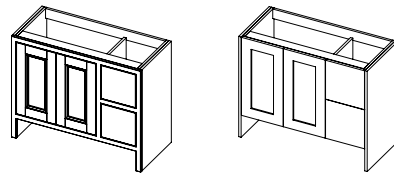

TETBURY

HARROW

2 door / 2 drawer unit

CODE	H	W	D
VU10D	805mm	1000mm	450mm