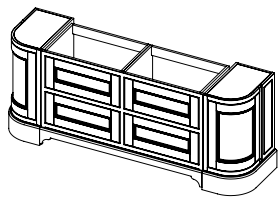

CODE	H	W	D
CVU134	805mm	1340mm	520mm

TETBURY

Curved vanity unit with 2 doors / 2 drawers

CODE	H	W	D
CVU134D	805mm	1340mm	520mm

TETBURY

Curved vanity unit with 6 doors

CODE	H	W	D
CVU203 NEW	805mm	2030mm	520mm