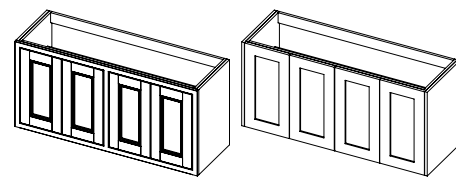

TETBURY HARROW

Modular vanity unit with 4 doors

CODE	H	W	D
MVU135	649mm	1350mm	450mm
MVU135/52	649mm	1350mm	520mm