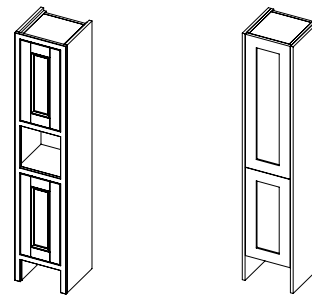

TETBURY HARROW

Tall boy unit

CODE	H	W	D
TU35L/R	1750mm	350mm	340mm