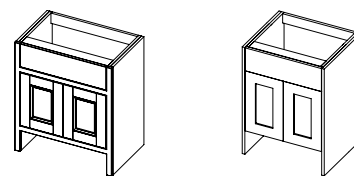

TETBURY HARROW

Vanity unit with fascia and doors

CODE	H	W	D
VU70	805mm	700mm	450mm
VU70/52	805mm	700mm	520mm