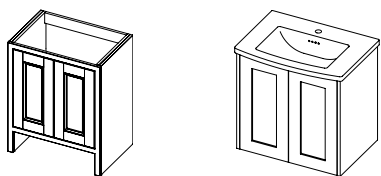

MVU66DB includes unit and basin

TETBURY HARROW

Modular vanity unit with 4 drawers

CODE	H	W	D
MVU135D	649mm	1350mm	450mm
MVU135D/52	649mm	1350mm	520mm

TETBURY HARROW

Semi recessed unit

CODE	H	W	D
SR60	805mm	600mm	340mm
SR70	805mm	700mm	340mm