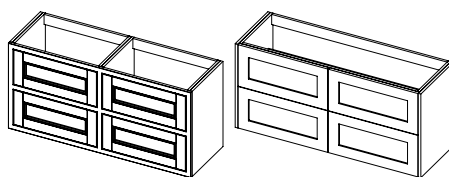

TETBURY HARROW

Modular vanity unit with 4 drawers

CODE	H	W	D
MVU135D	649mm	1350mm	450mm
MVU135D/52	649mm	1350mm	520mm