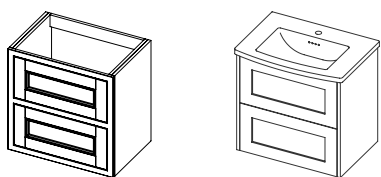

TETBURY HARROW

Modular vanity unit with 2 drawers

CODE	H	W	D
MVU66D	649mm	660mm	450mm
MVU66DB	685mm	685mm	490mm

MVU66DB includes unit and basin