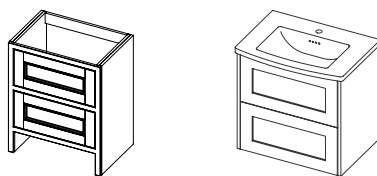

TETBURY HARROW

Vanity unit with 2 drawers and basin

CODE	H	W	D
VU66D	805mm	660mm	450mm
VU66DB	840mm	685mm	490mm

VU66DB includes unit and basin