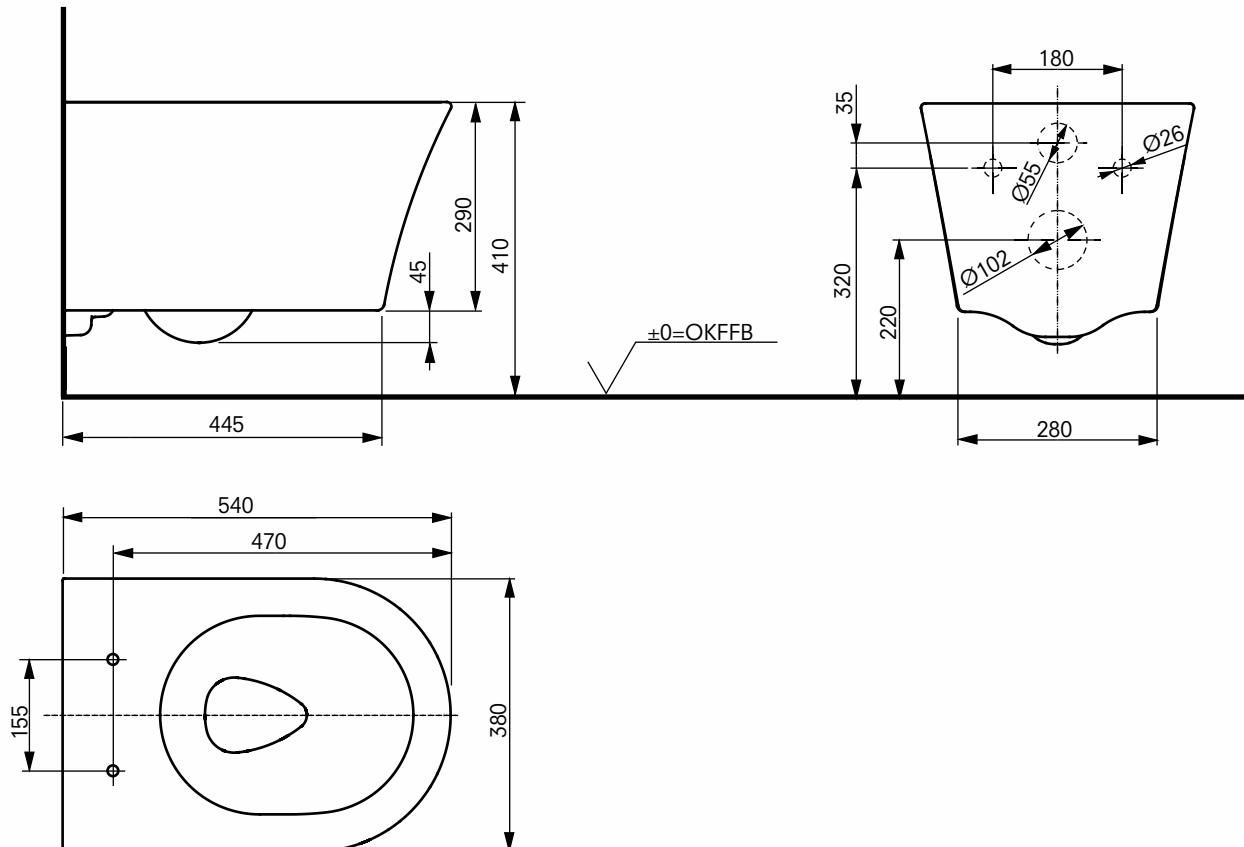

TECHNICAL DRAWINGS

Luxury Bathroom Solutions

TOTO