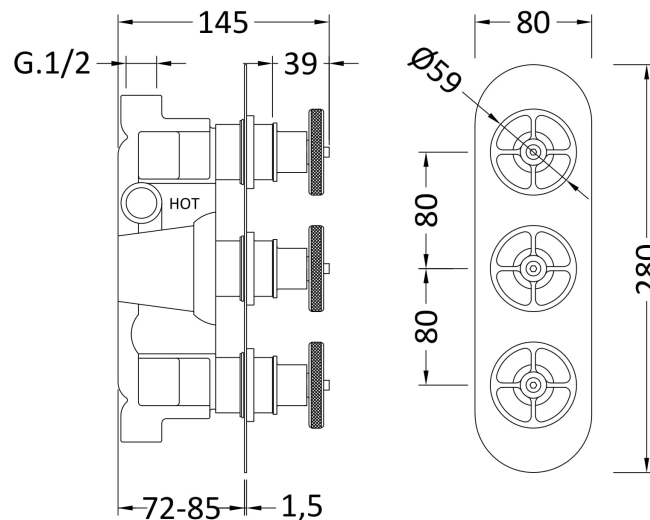

Sales Code: SIWTR03

Description: Industrial Trip Shower Valve W/Diverter

Luxury Bathroom Solutions

Product Dimensions

Length (mm):	
Width (mm):	80
Height (mm):	280
Depth (mm):	145
Nett Weight (kg):	3.8

Packaging Dimensions

Length (mm):	320
Width (mm):	250
Height (mm):	
Gross Weight (kg):	3.8

Packaging Data

Box Colour:	White Cardboard Box
Box Qty:	1
Label Size:	100 x 50
Label Colour:	White Label
Label Qty:	1

Outer Box Dimensions (If Applicable)

Length (mm):	
Width (mm):	510
Height (mm):	500
Depth (mm):	355
Gross Weight (kg):	
Barcode:	5056211855163

Product Details

Country of Origin:	United Kingdom
Fitting Instruction:	Yes
Product Material:	Brass/ABS
Mount Type:	Wall
Outlet Elbow Supplied:	Not Applicable
Easy Clean:	Not Applicable
Head Included:	No
Handset Included:	No
Body Jets Included:	Not Applicable
No of Body Jets:	Not Applicable
Operating Pressure (bar):	0.5
Valve/Cartridge Type:	1/4 Turn Ceramic Disc
Flow Rates (L/min):	0.1 bar: N/A 0.5 bar: 13 1 bar: 17 2 bar: 24 3 bar: 27
TMV2 Approved:	No Approval No: N/A
TMV3 Approved:	No Approval No: N/A
WRAS Approved:	No Approval No: N/A
Head Function:	Not Applicable
Handset Function:	Not Applicable
Body Jet Info:	Not Applicable
Pipe Size:	22 mm (3/4" Bsp)
Pipe Centres:	125mm
Colour/Finish:	Chrome
Hose Included:	Not Applicable
No. of Outlets:	3