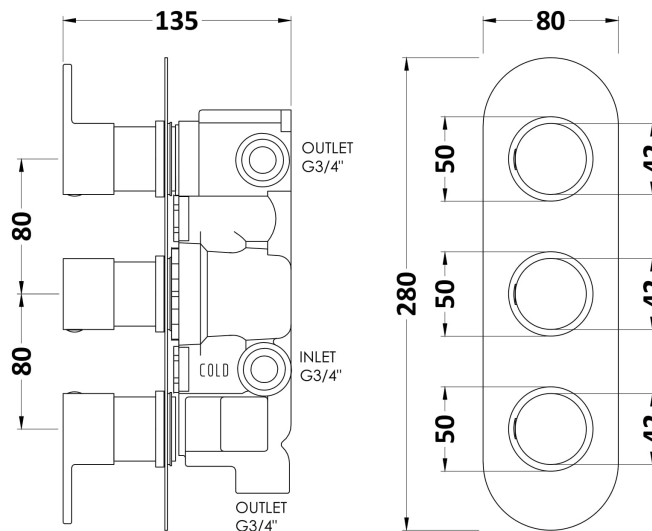

Sales Code: RNDTR03

Description: Round Triple Shower Valve W/Diverter

Luxury Bathroom Solutions

**Product Dimensions**

Length (mm):	
Width (mm):	95
Height (mm):	280
Depth (mm):	136
Nett Weight (kg):	3.8

**Packaging Dimensions**

Length (mm):	320
Width (mm):	250
Height (mm):	
Gross Weight (kg):	3.8

**Packaging Data**

Box Colour:	White Cardboard Box
Box Qty:	1
Label Size:	100 x 50
Label Colour:	White Label
Label Qty:	1

**Outer Box Dimensions (If Applicable)**

Length (mm):	
Width (mm):	510
Height (mm):	500
Depth (mm):	355
Gross Weight (kg):	
Barcode:	5056211855088

**Product Details**

Country of Origin:	United Kingdom
Fitting Instruction:	Yes
Product Material:	Brass/ABS
Mount Type:	Wall
Outlet Elbow Supplied:	Not Applicable
Easy Clean:	Not Applicable
Head Included:	No
Handset Included:	No
Body Jets Included:	Not Applicable
No of Body Jets:	Not Applicable
Operating Pressure (bar):	0.5
Valve/Cartridge Type:	1/4 Turn Ceramic Disc
Flow Rates (L/min):	0.1 bar: N/A   0.5 bar: 13   1 bar: 17   2 bar: 24   3 bar: 27
TMV2 Approved:	No   Approval No: N/A
TMV3 Approved:	No   Approval No: N/A
WRAS Approved:	No   Approval No: N/A
Head Function:	Not Applicable
Handset Function:	Not Applicable
Body Jet Info:	Not Applicable
Pipe Size:	22 mm (3/4" Bsp)
Pipe Centres:	125mm
Colour/Finish:	Chrome
Hose Included:	Not Applicable
No. of Outlets:	3