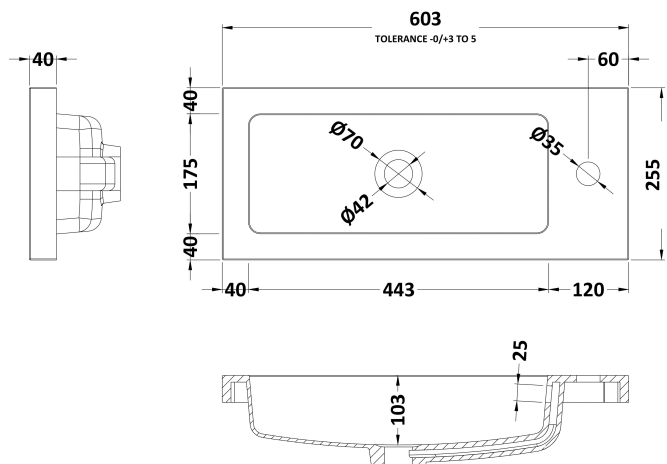

Sales Code: PMB303

Description: 600 Side Tap Basin 1Th (602.5X255x40)

### Product Dimensions

Height (mm):	255
Width (mm):	603
Depth (mm):	135
Nett Weight (kg):	9

### Packaging Dimensions

Height (mm):	305
Width (mm):	205
Depth (mm):	655
Gross Weight (kg):	9

### Outer Box Dimensions (If Applicable)

Height (mm):	
Width (mm):	
Depth (mm):	
Gross Weight (kg):	
Barcode:	5055369063048