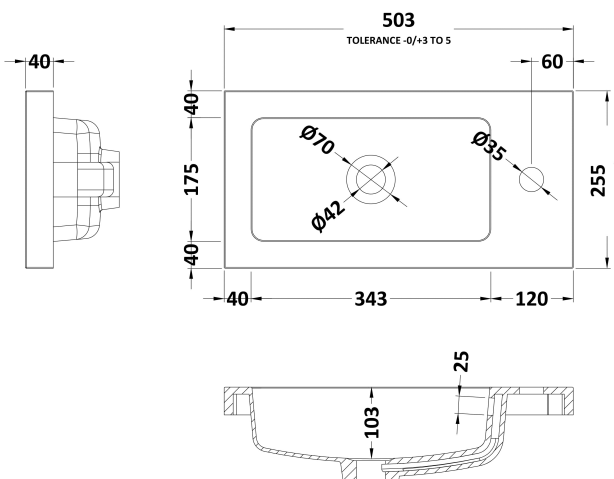

Sales Code: PMB302

Description: 500 Side Tap Basin 1Th (502.5X255x40)

### Product Dimensions

Height (mm):	255
Width (mm):	503
Depth (mm):	135
Nett Weight (kg):	8

### Packaging Dimensions

Height (mm):	305
Width (mm):	205
Depth (mm):	555
Gross Weight (kg):	8

### Outer Box Dimensions (If Applicable)

Height (mm):	
Width (mm):	
Depth (mm):	
Gross Weight (kg):	
Barcode:	5055369063031