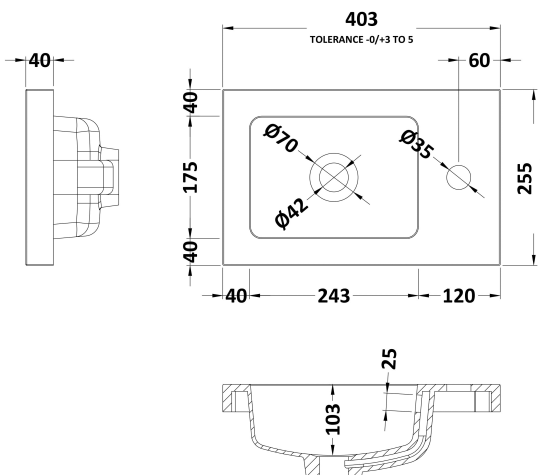

Sales Code: PMB301

Description: 400 Side Tap Basin 1Th (402.5X255x40)

**Product Dimensions**

|                   |      |
|-------------------|------|
| Height (mm):      | 255  |
| Width (mm):       | 403  |
| Depth (mm):       | 135  |
| Nett Weight (kg): | 6.01 |

**Packaging Dimensions**

|                    |      |
|--------------------|------|
| Height (mm):       | 315  |
| Width (mm):        | 205  |
| Depth (mm):        | 455  |
| Gross Weight (kg): | 6.01 |

**Packaging Data**

|               |   |
|---------------|---|
| Box Colour:   |   |
| Box Qty:      |   |
| Label Size:   | x |
| Label Colour: |   |
| Label Qty:    |   |

**Outer Box Dimensions (If Applicable)**

|                    |               |
|--------------------|---------------|
| Height (mm):       |               |
| Width (mm):        |               |
| Depth (mm):        |               |
| Gross Weight (kg): |               |
| Barcode:           | 5055369063024 |