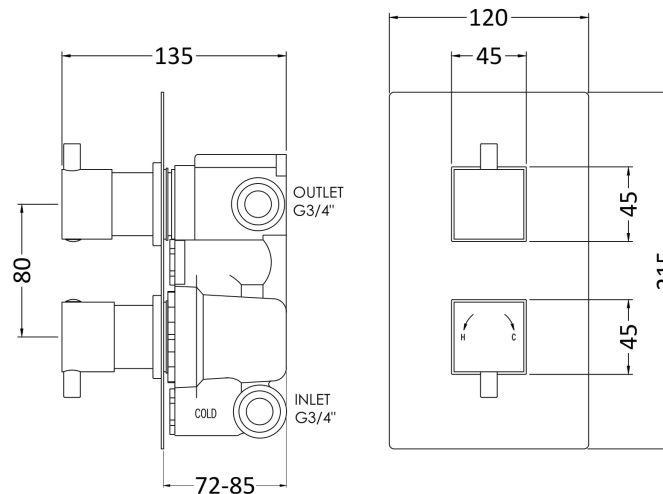

Sales Code: JTY302

Description: Twin Conc Thermo Valve W/ Diverter

Luxury Bathroom Solutions

Product Dimensions

Length (mm):	
Width (mm):	120
Height (mm):	215
Depth (mm):	133
Nett Weight (kg):	2.93

Packaging Dimensions

Length (mm):	250
Width (mm):	240
Height (mm):	
Gross Weight (kg):	2.93

Packaging Data

Box Colour:	White Cardboard Box
Box Qty:	1
Label Size:	100 x 50
Label Colour:	White Label
Label Qty:	2

Outer Box Dimensions (If Applicable)

Length (mm):	
Width (mm):	510
Height (mm):	425
Depth (mm):	275
Gross Weight (kg):	18
Barcode:	5055146188957

Product Details

Country of Origin:	
Fitting Instruction:	Yes
Product Material:	Brass/ABS
Mount Type:	Wall, Recessed
Outlet Elbow Supplied:	No
Easy Clean:	Not Applicable
Head Included:	No
Handset Included:	No
Body Jets Included:	No
No of Body Jets:	Not Applicable
Operating Pressure (bar):	0.5
Valve/Cartridge Type:	1/4 Turn Ceramic Disc
Flow Rates (L/min):	0.1 bar: N/A 0.5 bar: 13 1 bar: 17 2 bar: 24 3 bar: 27
TMV2 Approved:	No Approval No: N/A
TMV3 Approved:	No Approval No: N/A
WRAS Approved:	No Approval No: N/A
Head Function:	Not Applicable
Handset Function:	Not Applicable
Body Jet Info:	Not Applicable
Pipe Size:	15 mm (1/2" Bsp)
Pipe Centres:	N/A
Colour/Finish:	Chrome
Hose Included:	Not Applicable
No. of Outlets:	2