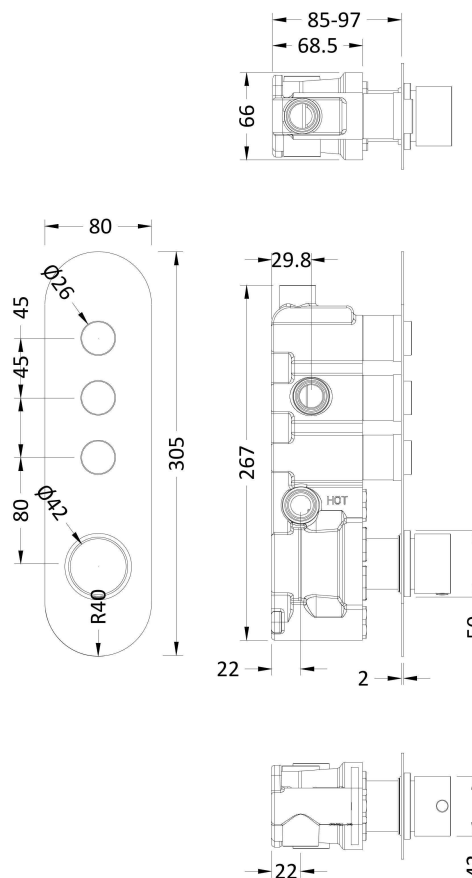

Sales Code: CPB8312

Description: Round Push Button Valve 3 Outlet

Luxury Bathroom Solutions

Product Dimensions

Length (mm):	
Width (mm):	80
Height (mm):	305
Depth (mm):	135
Nett Weight (kg):	2.4

Packaging Dimensions

Length (mm):	363
Width (mm):	242
Height (mm):	
Gross Weight (kg):	2.5

Packaging Data

Box Colour:	White Cardboard Box
Box Qty:	1
Label Size:	100 x 50
Label Colour:	White Label
Label Qty:	1

Outer Box Dimensions (If Applicable)

Length (mm):	
Width (mm):	242
Height (mm):	124
Depth (mm):	363
Gross Weight (kg):	
Barcode:	5056211880868

Product Details

Country of Origin:	United Kingdom
Fitting Instruction:	Yes
Product Material:	Brass/ABS
Mount Type:	Recessed
Outlet Elbow Supplied:	No
Easy Clean:	Not Applicable
Head Included:	No
Handset Included:	No
Body Jets Included:	No
No of Body Jets:	Not Applicable
Operating Pressure (bar):	3
Valve/Cartridge Type:	Push Button
Flow Rates (L/min):	0.1 bar: N/A 0.5 bar: N/A 1 bar: N/A 2 bar: N/A 3 bar: 28
TMV2 Approved:	No Approval No: N/A
TMV3 Approved:	No Approval No: N/A
WRAS Approved:	No Approval No: N/A
Head Function:	Not Applicable
Handset Function:	Not Applicable
Body Jet Info:	Not Applicable
Pipe Size:	15 mm (1/2" Bsp)
Pipe Centres:	N/A
Colour/Finish:	Chrome
Hose Included:	Not Applicable
No. of Outlets:	3