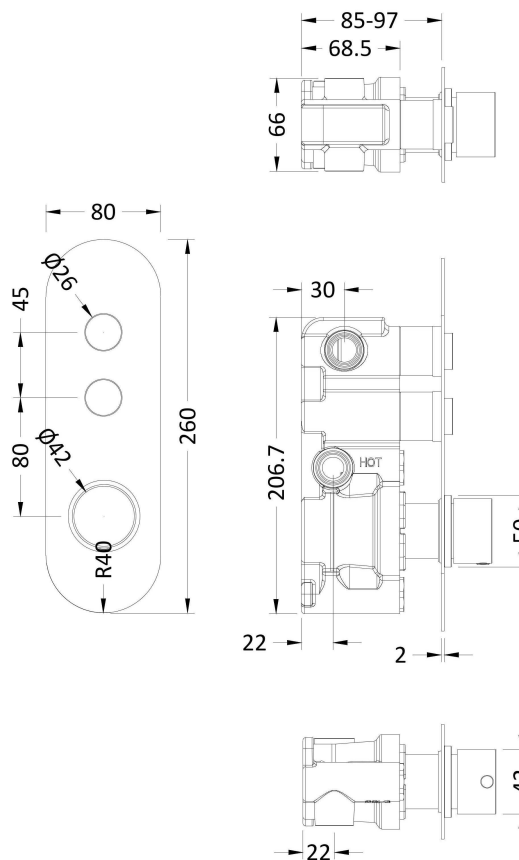

Sales Code: CPB8311

Description: Round Push Button Valve 2 Outlet

Luxury Bathroom Solutions

Product Dimensions

Length (mm):	
Width (mm):	80
Height (mm):	261
Depth (mm):	135
Nett Weight (kg):	2.3

Packaging Dimensions

Length (mm):	318
Width (mm):	242
Height (mm):	
Gross Weight (kg):	2.4

Packaging Data

Box Colour:	White Cardboard Box
Box Qty:	1
Label Size:	100 x 50
Label Colour:	White Label
Label Qty:	1

Outer Box Dimensions (If Applicable)

Length (mm):	
Width (mm):	242
Height (mm):	124
Depth (mm):	318
Gross Weight (kg):	
Barcode:	5056211880851

Product Details

Country of Origin:	United Kingdom
Fitting Instruction:	Yes
Product Material:	Brass/ABS
Mount Type:	Recessed
Outlet Elbow Supplied:	No
Easy Clean:	Not Applicable
Head Included:	No
Handset Included:	No
Body Jets Included:	No
No of Body Jets:	Not Applicable
Operating Pressure (bar):	2
Valve/Cartridge Type:	Push Button
Flow Rates (L/min):	0.1 bar: N/A 0.5 bar: N/A 1 bar: N/A 2 bar: 19.7 3 bar: 24.9
TMV2 Approved:	No Approval No: N/A
TMV3 Approved:	No Approval No: N/A
WRAS Approved:	No Approval No: N/A
Head Function:	Not Applicable
Handset Function:	Not Applicable
Body Jet Info:	Not Applicable
Pipe Size:	15 mm (1/2" Bsp)
Pipe Centres:	N/A
Colour/Finish:	Chrome
Hose Included:	Not Applicable
No. of Outlets:	2