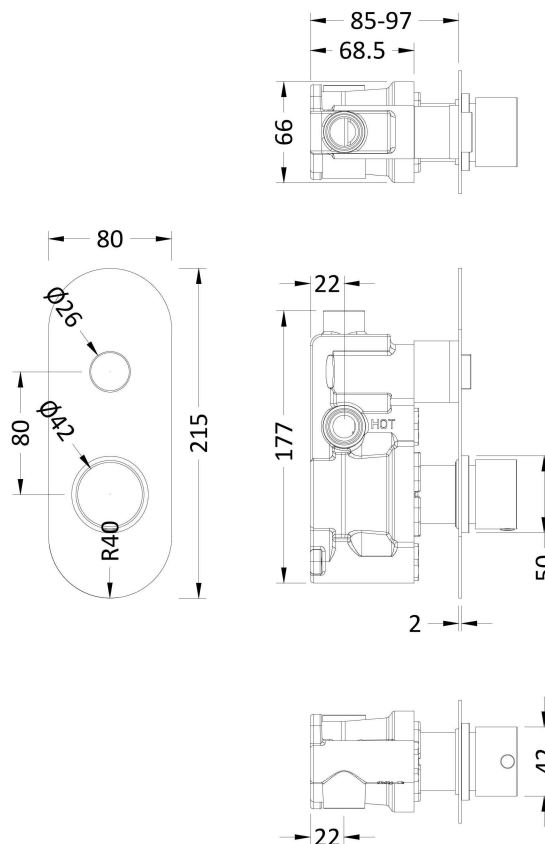

Sales Code: CPB8310

Description: Round Push Button Valve 1 Outlet

Luxury Bathroom Solutions

Product Dimensions

Length (mm):	
Width (mm):	80
Height (mm):	215
Depth (mm):	135
Nett Weight (kg):	2.2

Packaging Dimensions

Length (mm):	275
Width (mm):	242
Height (mm):	
Gross Weight (kg):	2.3

Packaging Data

Box Colour:	White Cardboard Box
Box Qty:	1
Label Size:	100 x 50
Label Colour:	White Label
Label Qty:	1

Outer Box Dimensions (If Applicable)

Length (mm):	
Width (mm):	242
Height (mm):	124
Depth (mm):	275
Gross Weight (kg):	
Barcode:	5056211880844

Product Details

Country of Origin:	United Kingdom
Fitting Instruction:	Yes
Product Material:	Brass/ABS
Mount Type:	Recessed
Outlet Elbow Supplied:	No
Easy Clean:	Not Applicable
Head Included:	No
Handset Included:	No
Body Jets Included:	No
No of Body Jets:	Not Applicable
Operating Pressure (bar):	1
Valve/Cartridge Type:	Push Button
Flow Rates (L/min):	0.1 bar: N/A 0.5 bar: N/A 1 bar: 11.1 2 bar: 16.1 3 bar: 19.7
TMV2 Approved:	No Approval No: N/A
TMV3 Approved:	No Approval No: N/A
WRAS Approved:	No Approval No: N/A
Head Function:	Not Applicable
Handset Function:	Not Applicable
Body Jet Info:	Not Applicable
Pipe Size:	15 mm (1/2" Bsp)
Pipe Centres:	N/A
Colour/Finish:	Chrome
Hose Included:	Not Applicable
No. of Outlets:	1