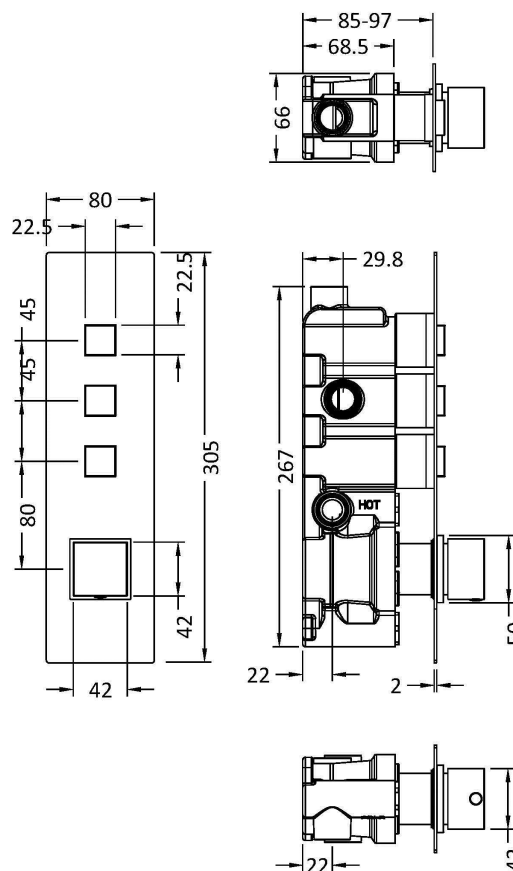

Sales Code: CPB7312

Description: Square Push Button Valve 3 Outlet

Luxury Bathroom Solutions

Product Dimensions

Length (mm):	
Width (mm):	80
Height (mm):	305
Depth (mm):	135
Nett Weight (kg):	2.4

Packaging Dimensions

Length (mm):	363
Width (mm):	242
Height (mm):	
Gross Weight (kg):	2.5

Packaging Data

Box Colour:	White Cardboard Box
Box Qty:	1
Label Size:	100 x 50
Label Colour:	White Label
Label Qty:	1

Outer Box Dimensions (If Applicable)

Length (mm):	
Width (mm):	242
Height (mm):	124
Depth (mm):	363
Gross Weight (kg):	
Barcode:	5056211880837

Product Details

Country of Origin:	United Kingdom
Fitting Instruction:	Yes
Product Material:	Brass/ABS
Mount Type:	Recessed
Outlet Elbow Supplied:	No
Easy Clean:	Not Applicable
Head Included:	No
Handset Included:	No
Body Jets Included:	No
No of Body Jets:	Not Applicable
Operating Pressure (bar):	3
Valve/Cartridge Type:	Push Button
Flow Rates (L/min):	0.1 bar: N/A 0.5 bar: N/A 1 bar: N/A 2 bar: N/A 3 bar: 28
TMV2 Approved:	No Approval No: N/A
TMV3 Approved:	No Approval No: N/A
WRAS Approved:	No Approval No: N/A
Head Function:	Not Applicable
Handset Function:	Not Applicable
Body Jet Info:	Not Applicable
Pipe Size:	15 mm (1/2" Bsp)
Pipe Centres:	N/A
Colour/Finish:	Chrome
Hose Included:	Not Applicable
No. of Outlets:	3