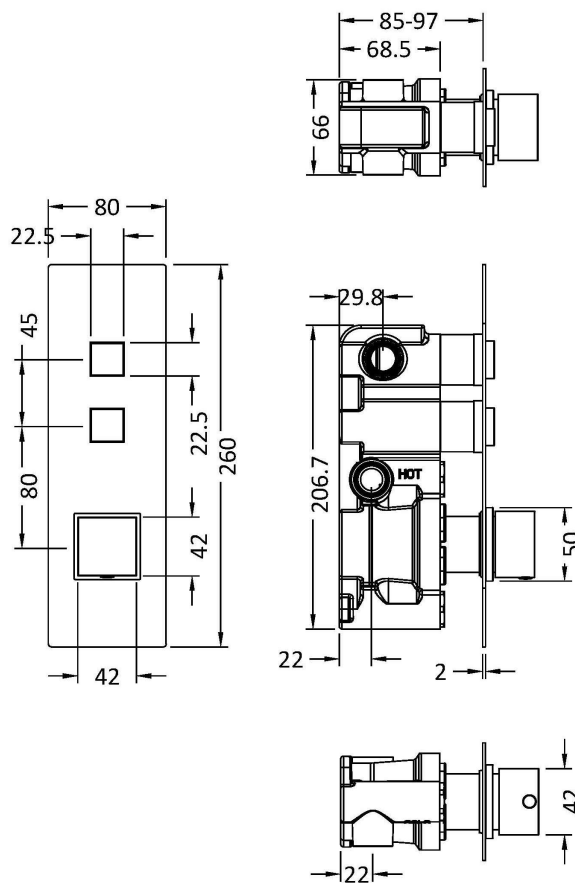

Sales Code: CPB7311

Description: Square Push Button Valve 2 Outlet

Luxury Bathroom Solutions

Product Dimensions

Length (mm):	
Width (mm):	80
Height (mm):	260
Depth (mm):	135
Nett Weight (kg):	2.3

Packaging Dimensions

Length (mm):	318
Width (mm):	242
Height (mm):	
Gross Weight (kg):	2.4

Packaging Data

Box Colour:	White Cardboard Box
Box Qty:	1
Label Size:	100 x 50
Label Colour:	White Label
Label Qty:	1

Outer Box Dimensions (If Applicable)

Length (mm):	
Width (mm):	242
Height (mm):	124
Depth (mm):	318
Gross Weight (kg):	
Barcode:	5056211880820

Product Details

Country of Origin:	United Kingdom
Fitting Instruction:	Yes
Product Material:	Brass/ABS
Mount Type:	Recessed
Outlet Elbow Supplied:	No
Easy Clean:	Not Applicable
Head Included:	No
Handset Included:	No
Body Jets Included:	No
No of Body Jets:	Not Applicable
Operating Pressure (bar):	2
Valve/Cartridge Type:	Push Button
Flow Rates (L/min):	0.1 bar: N/A 0.5 bar: N/A 1 bar: N/A 2 bar: 19.7 3 bar: 24.9
TMV2 Approved:	No Approval No: N/A
TMV3 Approved:	No Approval No: N/A
WRAS Approved:	No Approval No: N/A
Head Function:	Not Applicable
Handset Function:	Not Applicable
Body Jet Info:	Not Applicable
Pipe Size:	15 mm (1/2" Bsp)
Pipe Centres:	N/A
Colour/Finish:	Chrome
Hose Included:	Not Applicable
No. of Outlets:	2