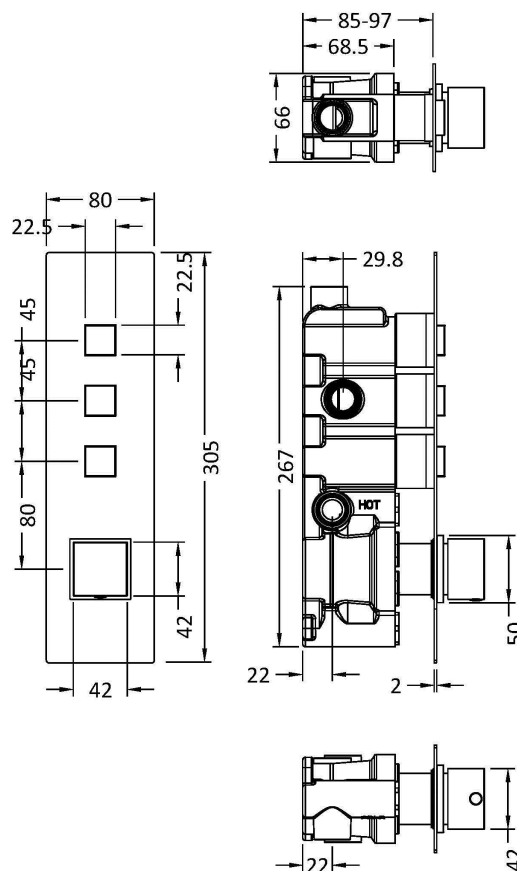

Sales Code: CPB3312

Description: Ignite Shower Valve (3 Outlets)

Luxury Bathroom Solutions

Product Dimensions

Length (mm):	
Width (mm):	80
Height (mm):	305
Depth (mm):	135
Nett Weight (kg):	2.4

Packaging Dimensions

Length (mm):	363
Width (mm):	242
Height (mm):	
Gross Weight (kg):	2.5

Packaging Data

Box Colour:	White Cardboard Box
Box Qty:	1
Label Size:	100 x 50
Label Colour:	White Label
Label Qty:	1

Outer Box Dimensions (If Applicable)

Length (mm):	
Width (mm):	242
Height (mm):	124
Depth (mm):	363
Gross Weight (kg):	
Barcode:	5056211804277

Product Details

Country of Origin:	United Kingdom
Fitting Instruction:	Yes
Product Material:	Brass/ABS
Mount Type:	Recessed
Outlet Elbow Supplied:	No
Easy Clean:	Not Applicable
Head Included:	No
Handset Included:	No
Body Jets Included:	No
No of Body Jets:	Not Applicable
Operating Pressure (bar):	3
Valve/Cartridge Type:	Push Button
Flow Rates (L/min):	0.1 bar: N/A 0.5 bar: N/A 1 bar: N/A 2 bar: N/A 3 bar: 28
TMV2 Approved:	No Approval No: N/A
TMV3 Approved:	No Approval No: N/A
WRAS Approved:	No Approval No: N/A
Head Function:	Not Applicable
Handset Function:	Not Applicable
Body Jet Info:	Not Applicable
Pipe Size:	15 mm (1/2" Bsp)
Pipe Centres:	N/A
Colour/Finish:	Chrome
Hose Included:	Not Applicable
No. of Outlets:	3