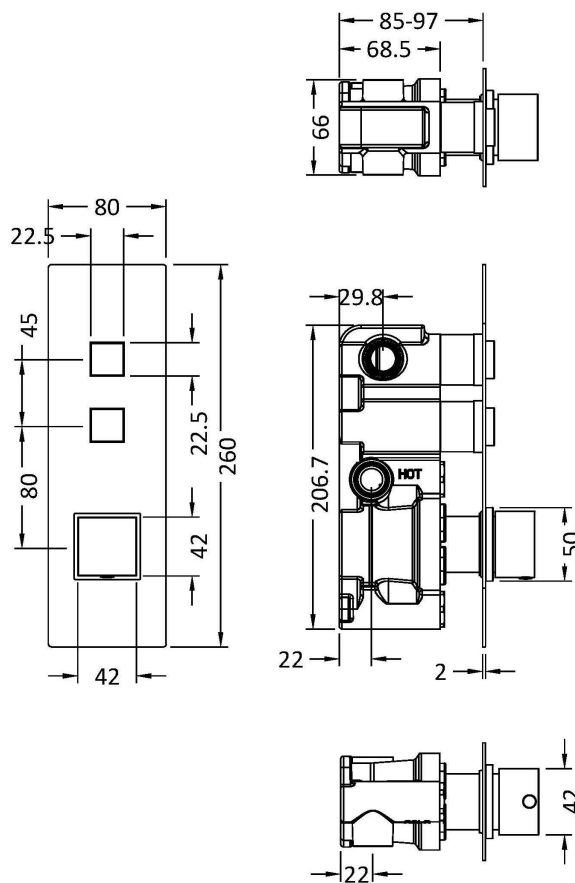

Sales Code: CPB3311

Description: Ignite Shower Valve (2 Outlets)

Luxury Bathroom Solutions

Product Dimensions

Length (mm):	
Width (mm):	80
Height (mm):	260
Depth (mm):	135
Nett Weight (kg):	2.3

Packaging Dimensions

Length (mm):	318
Width (mm):	242
Height (mm):	
Gross Weight (kg):	2.4

Packaging Data

Box Colour:	White Cardboard Box
Box Qty:	1
Label Size:	100 x 50
Label Colour:	White Label
Label Qty:	1

Outer Box Dimensions (If Applicable)

Length (mm):	
Width (mm):	242
Height (mm):	124
Depth (mm):	318
Gross Weight (kg):	
Barcode:	5056211804260

Product Details

Country of Origin:	United Kingdom
Fitting Instruction:	Yes
Product Material:	Brass/ABS
Mount Type:	Recessed
Outlet Elbow Supplied:	No
Easy Clean:	Not Applicable
Head Included:	No
Handset Included:	No
Body Jets Included:	No
No of Body Jets:	Not Applicable
Operating Pressure (bar):	2
Valve/Cartridge Type:	Push Button
Flow Rates (L/min):	0.1 bar: N/A 0.5 bar: N/A 1 bar: N/A 2 bar: 19.7 3 bar: 24.9
TMV2 Approved:	No Approval No: N/A
TMV3 Approved:	No Approval No: N/A
WRAS Approved:	No Approval No: N/A
Head Function:	Not Applicable
Handset Function:	Not Applicable
Body Jet Info:	Not Applicable
Pipe Size:	15 mm (1/2" Bsp)
Pipe Centres:	N/A
Colour/Finish:	Chrome
Hose Included:	Not Applicable
No. of Outlets:	2