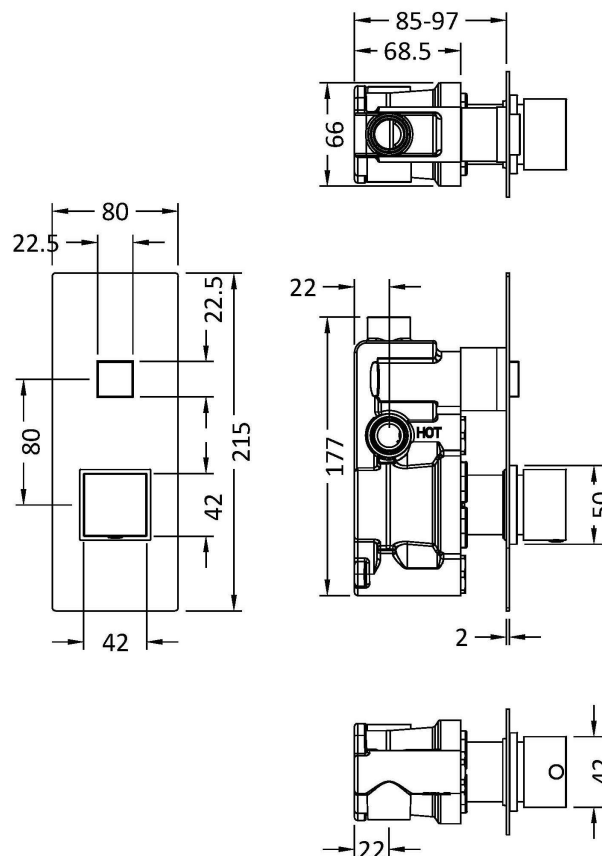

Sales Code: CPB3310

Description: Ignite Shower Valve (1 Outlet)

Luxury Bathroom Solutions

Product Dimensions

Length (mm):	
Width (mm):	80
Height (mm):	215
Depth (mm):	135
Nett Weight (kg):	2.2

Packaging Dimensions

Length (mm):	275
Width (mm):	292
Height (mm):	
Gross Weight (kg):	2.3

Packaging Data

Box Colour:	White Cardboard Box
Box Qty:	1
Label Size:	100 x 50
Label Colour:	White Label
Label Qty:	1

Outer Box Dimensions (If Applicable)

Length (mm):	
Width (mm):	242
Height (mm):	124
Depth (mm):	275
Gross Weight (kg):	
Barcode:	5056211804253

Product Details

Country of Origin:	United Kingdom
Fitting Instruction:	Yes
Product Material:	Brass/ABS
Mount Type:	Recessed
Outlet Elbow Supplied:	No
Easy Clean:	Not Applicable
Head Included:	No
Handset Included:	No
Body Jets Included:	No
No of Body Jets:	Not Applicable
Operating Pressure (bar):	1
Valve/Cartridge Type:	Push Button
Flow Rates (L/min):	0.1 bar: N/A 0.5 bar: N/A 1 bar: 11.1 2 bar: 16.1 3 bar: 19.7
TMV2 Approved:	No Approval No: N/A
TMV3 Approved:	No Approval No: N/A
WRAS Approved:	No Approval No: N/A
Head Function:	Not Applicable
Handset Function:	Not Applicable
Body Jet Info:	Not Applicable
Pipe Size:	15 mm (1/2" Bsp)
Pipe Centres:	N/A
Colour/Finish:	Chrome
Hose Included:	Not Applicable
No. of Outlets:	1