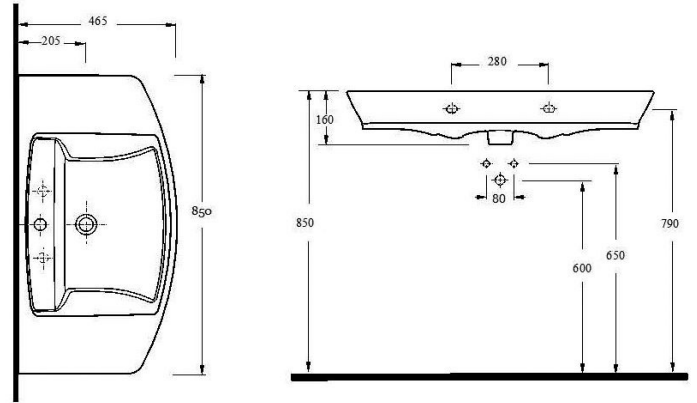

**DESCRIPTION:** Maya 850mm Basin & Semi Pedestal

**DESCRIPTION:** 850mm Basin 1Th

**PRODUCT DIMENSIONS**

Height (mm)	Width (mm)	Depth (mm)	Nett Wgt Kg
160	850	465	23.3

**PACKAGING DIMENSIONS**

Height (mm)	Width (mm)	Depth (mm)	Gross Wgt Kg
910	190	510	23.3

**PACKAGING DATA**

Box Colour	Brown Cardboard Box		
Box Qty	1	Label Colour	White Label
Label Size	100 x 50	Label Qty	2

**OUTER BOX DIMENSIONS (If Applicable)**

Height (mm)	Width (mm)	Depth (mm)	Gross Wgt Kg
Barcode	5055369063284		

**BASINS**

Tap Hole	One Taphole	Chain Stay Hole	No
Template	Not Required	Waste Type Req'd	Slotted
Overflow Incl.	Yes	Overflow Cover	Yes
Inner Bowl Depth	310mm		

**GENERAL**

Fixing Supplied	No
-----------------	----

DESCRIPTION: Semi Pedestal

**PRODUCT DIMENSIONS**

Height (mm)	Width (mm)	Depth (mm)	Nett Wgt Kg
340	180	600	7

**PACKAGING DIMENSIONS**

Height (mm)	Width (mm)	Depth (mm)	Gross Wgt Kg
335	320	222	7

**PACKAGING DATA**