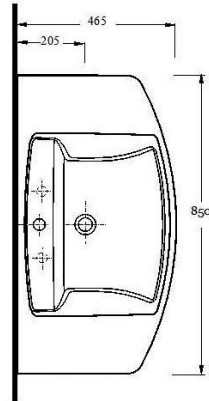

**DESCRIPTION:** Maya 850mm Basin & Semi Pedestal

**DESCRIPTION:** 850mm Basin 1Th

**PRODUCT DIMENSIONS**

Height (mm)	Width (mm)	Depth (mm)	Nett Wgt Kg
160	850	465	23.3

**PACKAGING DIMENSIONS**

Height (mm)	Width (mm)	Depth (mm)	Gross Wgt Kg
910	190	510	23.3

**PACKAGING DATA**

Box Colour	Brown Cardboard Box		
Box Qty	1	Label Colour	White Label
Label Size	100 x 50	Label Qty	2

**OUTER BOX DIMENSIONS (If Applicable)**

Height (mm)	Width (mm)	Depth (mm)	Gross Wgt Kg
Barcode	5055369063284		

**BASINS**

Tap Hole	One Taphole	Chain Stay Hole	No
Template	Not Required	Waste Type Req'd	Slotted
Overflow Incl.	Yes	Overflow Cover	Yes
Inner Bowl Depth	310mm		

**GENERAL**

Fixing Supplied	No
-----------------	----

DESCRIPTION: Semi Pedestal

**PRODUCT DIMENSIONS**

Height (mm)	Width (mm)	Depth (mm)	Nett Wgt Kg
340	180	600	7

**PACKAGING DIMENSIONS**

Height (mm)	Width (mm)	Depth (mm)	Gross Wgt Kg
335	320	222	7

**PACKAGING DATA**