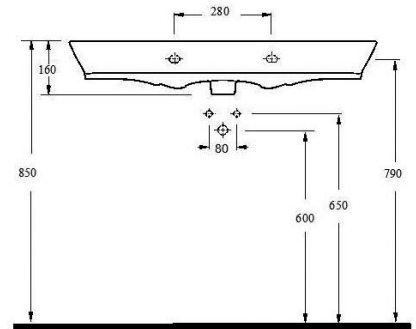

**DESCRIPTION:** Maya 850mm Basin & Semi Pedestal

**DESCRIPTION:** 850mm Basin 1Th

**PRODUCT DIMENSIONS**

Height (mm)	Width (mm)	Depth (mm)	Nett Wgt Kg
160	850	465	23.3

**PACKAGING DIMENSIONS**

Height (mm)	Width (mm)	Depth (mm)	Gross Wgt Kg
910	190	510	23.3

**PACKAGING DATA**

Box Colour	Brown Cardboard Box		
Box Qty	1	Label Colour	White Label
Label Size	100 x 50	Label Qty	2

**OUTER BOX DIMENSIONS (If Applicable)**

Height (mm)	Width (mm)	Depth (mm)	Gross Wgt Kg
Barcode	5055369063284		

**BASINS**

Tap Hole	One Taphole	Chain Stay Hole	No
Template	Not Required	Waste Type Req'd	Slotted
Overflow Incl.	Yes	Overflow Cover	Yes
Inner Bowl Depth	310mm		

**GENERAL**

Fixing Supplied	No
-----------------	----

DESCRIPTION: Semi Pedestal

**PRODUCT DIMENSIONS**

Height (mm)	Width (mm)	Depth (mm)	Nett Wgt Kg
340	180	600	7

**PACKAGING DIMENSIONS**

Height (mm)	Width (mm)	Depth (mm)	Gross Wgt Kg
335	320	222	7

**PACKAGING DATA**