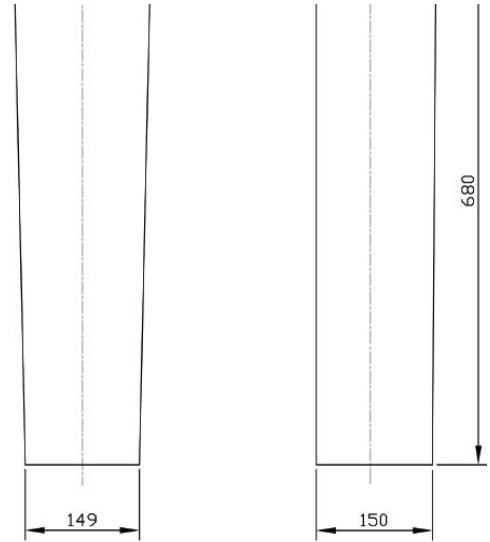

DESCRIPTION: Maya 550mm Basin & Pedestal

DESCRIPTION: 550mm Basin 1Th

PRODUCT DIMENSIONS

Height (mm)	Width (mm)	Depth (mm)	Nett Wgt Kg
160	550	465	15.4

PACKAGING DIMENSIONS

Height (mm)	Width (mm)	Depth (mm)	Gross Wgt Kg
580	480	190	15.4

PACKAGING DATA

Box Colour	Brown Cardboard Box		
Box Qty	1	Label Colour	White Label
Label Size	100 x 50	Label Qty	2

OUTER BOX DIMENSIONS (If Applicable)

Height (mm)	Width (mm)	Depth (mm)	Gross Wgt Kg
Barcode	5055369063260		

DESCRIPTION: Full Pedestal

PRODUCT DIMENSIONS

Height (mm)	Width (mm)	Depth (mm)	Nett Wgt Kg
680	155	400	10

PACKAGING DATA

Box Colour	Brown Cardboard Box - Printed		
Box Qty	1	Label Colour	White Label
Label Size	100 x 50	Label Qty	2

PACKAGING DIMENSIONS

Height (mm)	Width (mm)	Depth (mm)	Gross Wgt Kg
670	205	205	10

OUTER BOX DIMENSIONS (If Applicable)

Height (mm)	Width (mm)	Depth (mm)	Gross Wgt Kg
Barcode	5055369030859		

PRODUCT DETAILS