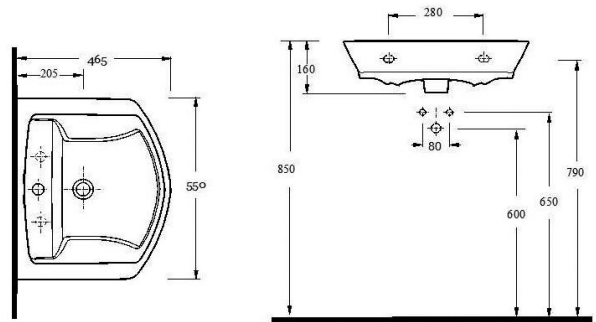

DESCRIPTION: Maya 550mm Basin & Pedestal

DESCRIPTION: 550mm Basin 1Th

PRODUCT DIMENSIONS

Height (mm)	Width (mm)	Depth (mm)	Nett Wgt Kg
160	550	465	15.4

PACKAGING DIMENSIONS

Height (mm)	Width (mm)	Depth (mm)	Gross Wgt Kg
580	480	190	15.4

PACKAGING DATA

Box Colour	Brown Cardboard Box		
Box Qty	1	Label Colour	White Label
Label Size	100 x 50	Label Qty	2

OUTER BOX DIMENSIONS (If Applicable)

Height (mm)	Width (mm)	Depth (mm)	Gross Wgt Kg
Barcode	5055369063260		

DESCRIPTION: Full Pedestal

PRODUCT DIMENSIONS

Height (mm)	Width (mm)	Depth (mm)	Nett Wgt Kg
680	155	400	10

PACKAGING DATA

Box Colour	Brown Cardboard Box - Printed		
Box Qty	1	Label Colour	White Label
Label Size	100 x 50	Label Qty	2

PACKAGING DIMENSIONS

Height (mm)	Width (mm)	Depth (mm)	Gross Wgt Kg
670	205	205	10

OUTER BOX DIMENSIONS (If Applicable)

Height (mm)	Width (mm)	Depth (mm)	Gross Wgt Kg
Barcode	5055369030859		

PRODUCT DETAILS