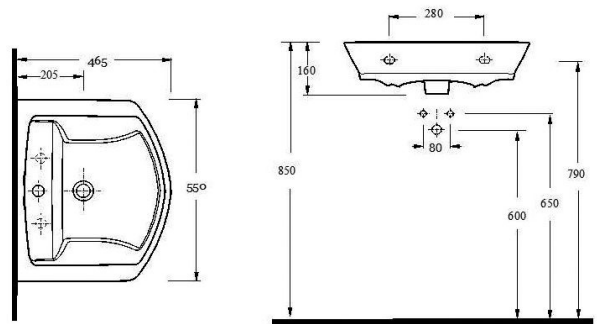

DESCRIPTION: Maya 550mm Basin & Pedestal

DESCRIPTION: 550mm Basin 1Th

PRODUCT DIMENSIONS

Height (mm)	Width (mm)	Depth (mm)	Nett Wgt Kg
160	550	465	15.4

PACKAGING DIMENSIONS

Height (mm)	Width (mm)	Depth (mm)	Gross Wgt Kg
580	480	190	15.4

PACKAGING DATA

Box Colour	Brown Cardboard Box		
Box Qty	1	Label Colour	White Label
Label Size	100 x 50	Label Qty	2

OUTER BOX DIMENSIONS (If Applicable)

Height (mm)	Width (mm)	Depth (mm)	Gross Wgt Kg
Barcode	5055369063260		

DESCRIPTION: Full Pedestal

PRODUCT DIMENSIONS

Height (mm)	Width (mm)	Depth (mm)	Nett Wgt Kg
680	155	400	10

PACKAGING DATA

Box Colour	Brown Cardboard Box - Printed		
Box Qty	1	Label Colour	White Label
Label Size	100 x 50	Label Qty	2

PACKAGING DIMENSIONS

Height (mm)	Width (mm)	Depth (mm)	Gross Wgt Kg
670	205	205	10

OUTER BOX DIMENSIONS (If Applicable)

Height (mm)	Width (mm)	Depth (mm)	Gross Wgt Kg
Barcode	5055369030859		

PRODUCT DETAILS