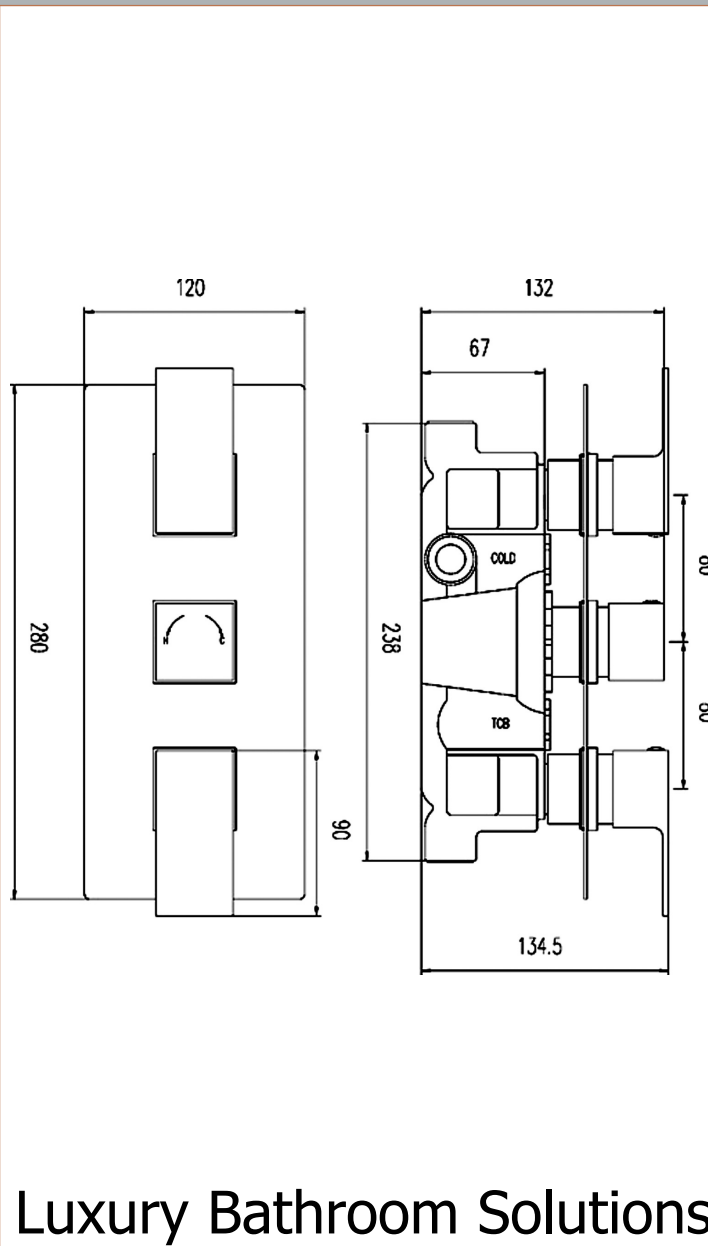

Sales Code: ART3211

Description: Art Triple Thermo Valve Rec Plate

Luxury Bathroom Solutions

Product Dimensions

Length (mm):	
Width (mm):	120
Height (mm):	280
Depth (mm):	135
Nett Weight (kg):	3.69

Packaging Dimensions

Length (mm):	320
Width (mm):	250
Height (mm):	
Gross Weight (kg):	3.69

Packaging Data

Box Colour:	White Cardboard Box
Box Qty:	1
Label Size:	100 x 50
Label Colour:	White Label
Label Qty:	2

Outer Box Dimensions (If Applicable)

Length (mm):	
Width (mm):	520
Height (mm):	360
Depth (mm):	340
Gross Weight (kg):	22
Barcode:	5055146198857

Product Details

Country of Origin:	United Kingdom
Fitting Instruction:	Yes
Product Material:	Brass/ABS
Mount Type:	Wall, Recessed
Outlet Elbow Supplied:	No
Easy Clean:	Not Applicable
Head Included:	No
Handset Included:	No
Body Jets Included:	Not Applicable
No of Body Jets:	Not Applicable
Operating Pressure (bar):	0.1
Valve/Cartridge Type:	1/4 Turn Ceramic Disc
Flow Rates (L/min):	0.1 bar: 5.5 0.5 bar: 14 1 bar: 20 2 bar: 29 3 bar: 44
TMV2 Approved: Yes	Approval No: Bc 1875 00817
TMV3 Approved: Yes	Approval No: Nsf 1938 1217
WRAS Approved: Yes	Approval No: 1703023
Head Function:	Not Applicable
Handset Function:	Not Applicable
Body Jet Info:	Not Applicable
Pipe Size:	15 mm & 22 mm
Pipe Centres:	N/A
Colour/Finish:	Chrome
Hose Included:	Not Applicable
No. of Outlets:	2