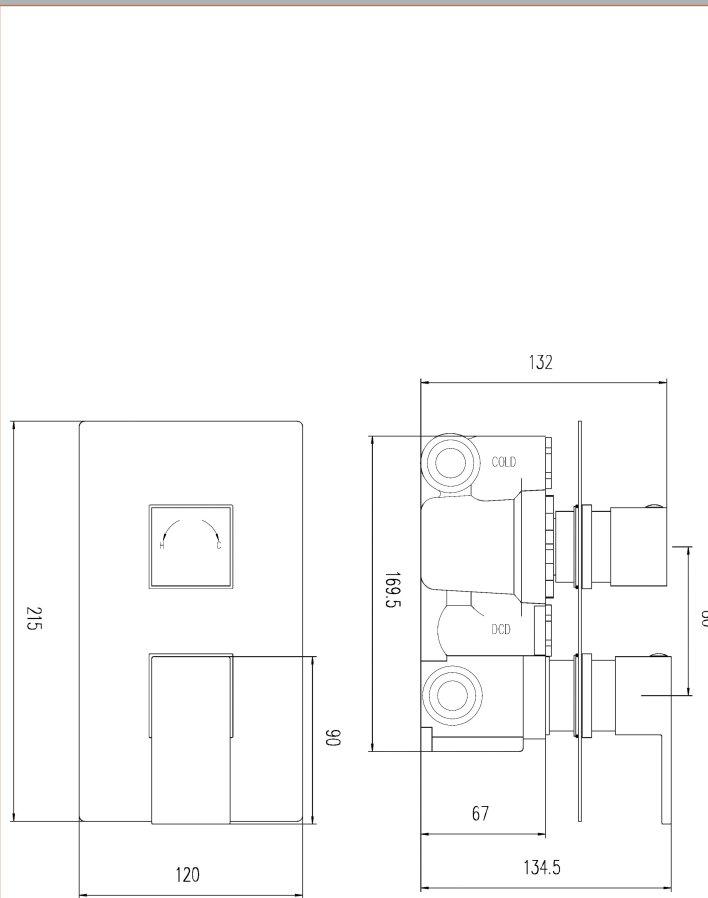

Sales Code: ART3207

Description: Art Twin Valve W/Built In Div Rec Plate

Luxury Bathroom Solutions

Product Dimensions

Length (mm):	
Width (mm):	120
Height (mm):	215
Depth (mm):	135
Nett Weight (kg):	2.59

Packaging Dimensions

Length (mm):	250
Width (mm):	240
Height (mm):	
Gross Weight (kg):	3.12

Packaging Data

Box Colour:	White Cardboard Box
Box Qty:	1
Label Size:	100 x 50
Label Colour:	White Label
Label Qty:	2

Outer Box Dimensions (If Applicable)

Length (mm):	
Width (mm):	
Height (mm):	
Depth (mm):	
Gross Weight (kg):	19
Barcode:	5055146198871

Product Details

Country of Origin:	United Kingdom
Fitting Instruction:	Yes
Product Material:	Brass/ABS
Mount Type:	Wall, Recessed
Outlet Elbow Supplied:	No
Easy Clean:	Not Applicable
Head Included:	No
Handset Included:	No
Body Jets Included:	No
No of Body Jets:	Not Applicable
Operating Pressure (bar):	0.5
Valve/Cartridge Type:	1/4 Turn Ceramic Disc
Flow Rates (L/min):	0.1 bar: N/A 0.5 bar: 13 1 bar: 17 2 bar: 24 3 bar: 27
TMV2 Approved:	No Approval No: N/A
TMV3 Approved:	No Approval No: N/A
WRAS Approved:	No Approval No: N/A
Head Function:	Not Applicable
Handset Function:	Not Applicable
Body Jet Info:	Not Applicable
Pipe Size:	15 mm & 22 mm
Pipe Centres:	N/A
Colour/Finish:	Chrome
Hose Included:	Not Applicable
No. of Outlets:	2