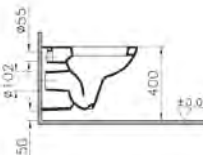

S20

PRODUCT CODE:
5507L003-0101

PRODUCT DESCRIPTION:
Wall-hung WC pan

COMPATIBLE WITH:
77-003-001 Toilet seat
77-003-009 Toilet seat, soft closing