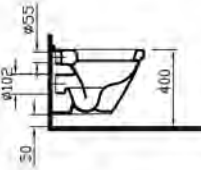

S50 COMPACT

PRODUCT CODE:
5320L003-0075

PRODUCT DESCRIPTION:
Wall-hung WC pan, 48cm, short projection

COMPATIBLE WITH:
72-003-301 Toilet seat
72-003-309 Toilet seat, soft closing