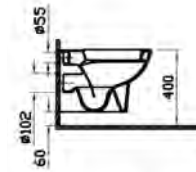

NEST COMPACT

PRODUCT CODE:
5216B003-0075

PRODUCT DESCRIPTION:
Wall-hung WC pan, 48.5cm,
short projection

COMPATIBLE WITH:
43-003-001 Toilet seat