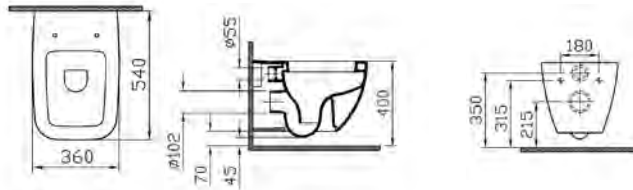

WALL-HUNG WCs

SHIFT

PRODUCT CODE:
4392B003-1295

PRODUCT DESCRIPTION:
Wall-hung WC pan

COMPATIBLE WITH:
91-003-001 Toilet seat
91-003-009 Toilet seat, soft closing