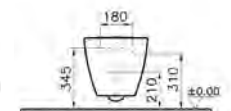

SHIFT

PRODUCT CODE:

7742B003-0075

PRODUCT DESCRIPTION:
Wall-hung WC pan, Rim-ex

COMPATIBLE WITH:

- 91-003-001 Toilet seat
- 91-003-009 Toilet seat, soft closing

M-LINE

PRODUCT CODE:
7672B003-0075
7672B003-1086 with Vitra Fresh