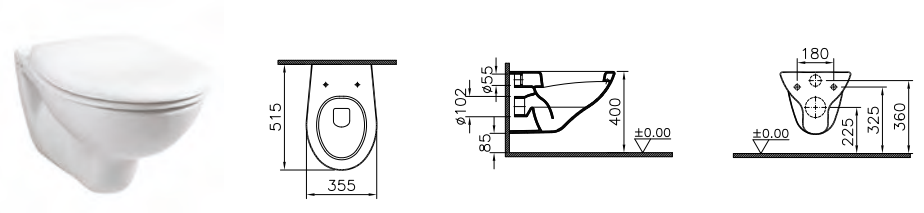

ARKITEKT

PRODUCT CODE:
6107L003-0075

PRODUCT DESCRIPTION:
Wall-hung WC pan

COMPATIBLE WITH:
05-003-001 Toilet seat