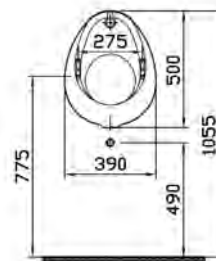

BACK INLET URINAL

PRODUCT CODE:
6564L003-0198

PRODUCT DESCRIPTION:
Standard urinal – back inlet

COMPATIBLE WITH:
UFS6500 Concealed cistern fitting pack
UFS6501 Exposed cistern fitting pack

PACK CONTAINS:

1. Spreader
2. Domed waste
3. Urinal hangers