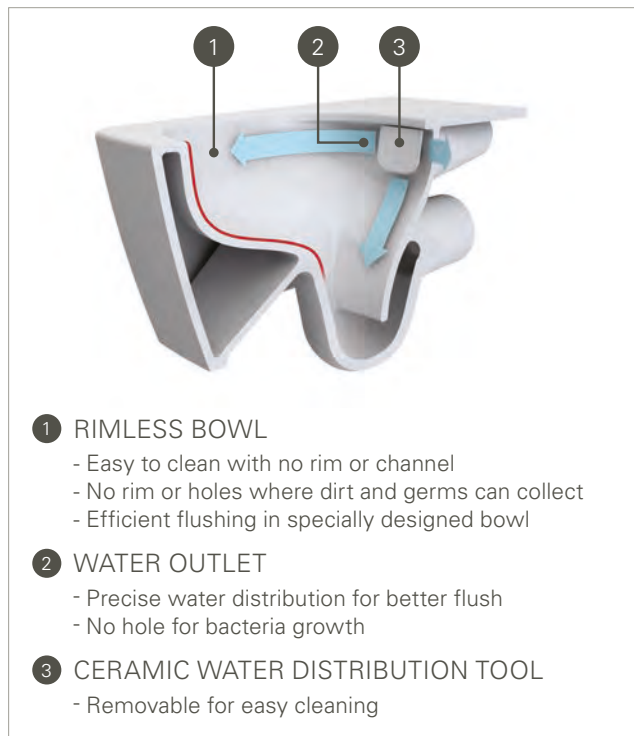

*Required for all infrared control panels. Install during wall application.

WALL-HUNG WCs

VitrA offers an extensive portfolio of wall-hung WCs including a range of rimless WCs which offer effortless cleaning and eliminate the areas where germs can gather and multiply.

EFFORTLESS CLEANING AND INNOVATIVE, HYGIENIC DESIGN

Effortless cleaning and innovative, hygienic design. Vitra's rimless WC pan eliminates the areas where germs gather and multiply, giving a superior level of hygiene.

- Easy cleaning
- No rim or holes for germs to collect
- 95% more hygienic than standard WC pans^{**}

^{**}Tests undertaken by the Akdeniz University, Turkey show Vitra Rim-ex pans are easier to clean and 95% more hygienic compared to standard WC pans.