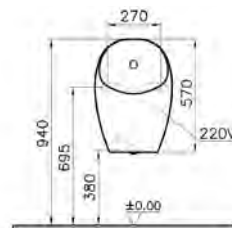

WATERSMART URINAL MAINS OPERATED

PRODUCT CODE:
4339B003-7213
4339B003-7215

PRODUCT DESCRIPTION:
Watersmart urinal (automatic flush)
Watersmart urinal (with timer)