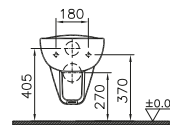

CONFORMA

PRODUCT CODE:
5813B003-0075

PRODUCT DESCRIPTION:
Wall-hung WC pan, accessible, 70cm

COMPATIBLE WITH:
115-003-506 Toilet seat, ring only
115-003-006 Toilet seat
84-003-019 Toilet seat, soft closing