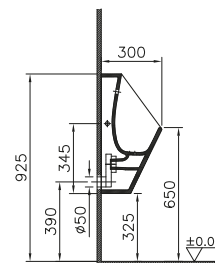

S20 SYPHONIC URINAL

PRODUCT CODE:
5461B003-0199
5461B003-5330 Battery
5461B003-5331 Electronic

PRODUCT DESCRIPTION:
Syphonic urinal – back inlet