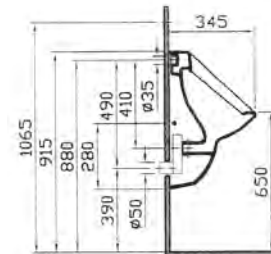

SYPHONIC URINAL

PRODUCT CODE:
6663B003-0199

PRODUCT DESCRIPTION:
Syphonic urinal with
concealed trap