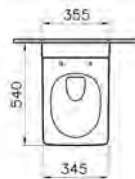

COMPATIBLE WITH:

- 96-003-001 Toilet seat
- 96-003-009 Toilet seat, soft closing