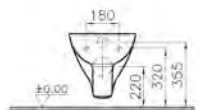

S20

PRODUCT CODE:
5507L003-0101

PRODUCT DESCRIPTION:
Wall-hung WC pan

COMPATIBLE WITH:
77-003-001 Toilet seat
77-003-009 Toilet seat, soft closing