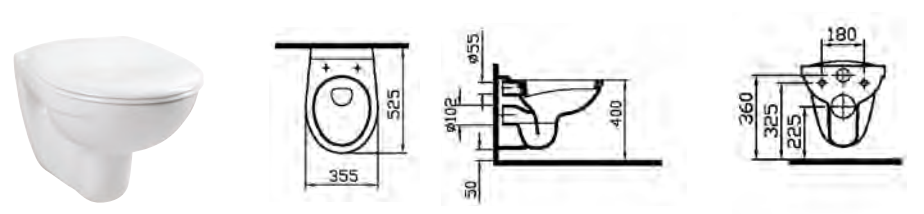

ARKITEKT

PRODUCT CODE:
6855L003-0075

PRODUCT DESCRIPTION:
Wall-hung WC pan

COMPATIBLE WITH:
05-003-001 Toilet seat