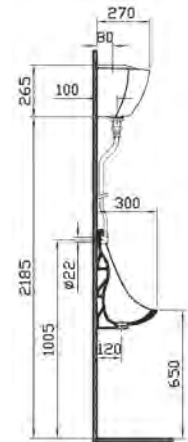

URINALS

TOP INLET URINAL

PRODUCT CODE:
6564L003-0198

PRODUCT DESCRIPTION:
Standard urinal – top inlet

COMPATIBLE WITH:
6954 Urinal cistern (13.5 litre max)
Exposed cistern fitting pack
DSY9900 Auto syphon and
petcock pack

Exposed cistern fittings pack:

1. UFS6001 1 Urinal
2. UFS6011 2 Urinals
3. UFS6021 3 Urinals
4. UFS6031 4 Urinals
5. UFS6041 5 Urinals

PACK CONTAINS:

1. Chrome sparge pipes
2. Spreader
3. Domed waste
4. Urinal hangers