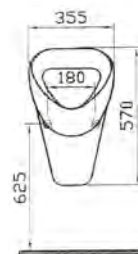

SYPHONIC URINAL

PRODUCT CODE:
6663B003-0199

PRODUCT DESCRIPTION:
Syphonic urinal with
concealed trap

URINALS

TOP INLET URINAL

PRODUCT CODE:
6564L003-0198

PRODUCT DESCRIPTION:
Standard urinal – top inlet

COMPATIBLE WITH:
6954 Urinal cistern (13.5 litre max)
Exposed cistern fitting pack
DSY9900 Auto syphon and
petcock pack