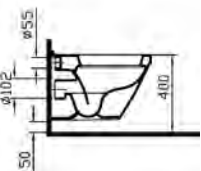

S50

PRODUCT CODE:
5318L003-0075

PRODUCT DESCRIPTION:
Wall-hung WC pan

COMPATIBLE WITH:
72-003-301 Toilet seat
72-003-309 Toilet seat, soft closing