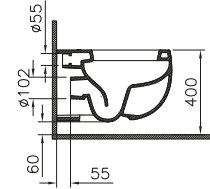

M-LINE

PRODUCT CODE:
7672B003-0075
7672B003-1086 with Vitra Fresh

PRODUCT DESCRIPTION:
Wall-hung WC pan, Rim-ex

COMPATIBLE WITH:
90-003-001 Toilet seat
90-003-009 Toilet seat, soft closing
102-003-009 Slim toilet seat, soft closing

NEST

PRODUCT CODE:
7744B003-0075

PRODUCT DESCRIPTION:
Wall-hung WC pan, Rim-ex

COMPATIBLE WITH:
74-003-001 Toilet seat
74-003-009 Toilet seat, soft closing

V-CARE

PRODUCT CODE:
5674B003-6103 Essential
5674B003-6104 Comfort

PRODUCT DESCRIPTION:
V-care WC, Rim-ex including
toilet seat

Additional pipe may be required
due to wall thickness