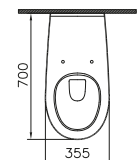

CONFORMA

PRODUCT CODE:
5813B003-0075

PRODUCT DESCRIPTION:
Wall-hung WC pan, accessible, 70cm

COMPATIBLE WITH:
115-003-506 Toilet seat, ring only
115-003-006 Toilet seat
84-003-019 Toilet seat, soft closing