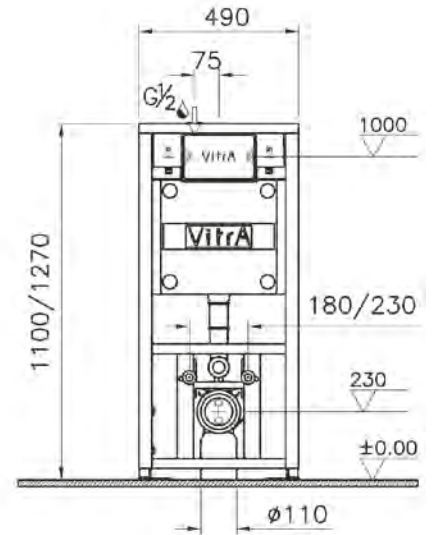

Working pressure:

0.5-10 bar

Weight:

16kg

742-5805-01
 3/6 litre wall-hung frame

742-5800-02
 2.5/4 litre wall-hung frame

COMPATIBLE FLUSH PLATES

MECHANICAL