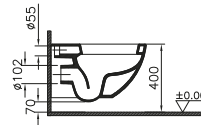

PRODUCT DESCRIPTION:
Wall-hung WC pan

COMPATIBLE WITH:
30-003-001 Toilet seat
89-003-009 Toilet seat, soft closing

WALL-HUNG WCs

SENTO

PRODUCT CODE:
4448B003-0075

PRODUCT DESCRIPTION:
Wall-hung WC pan

COMPATIBLE WITH:
86-003-001 Toilet seat
86-003-009 Toilet seat, soft closing
100-003-003 Slim toilet seat, soft closing