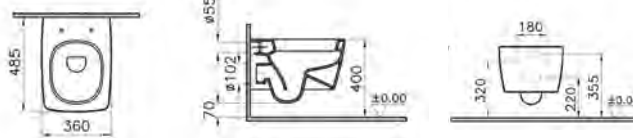

M-LINE COMPACT

PRODUCT CODE:
5671B003-0075

PRODUCT DESCRIPTION:
Wall-hung WC pan, 48cm,
short projection

COMPATIBLE WITH:
90-003-001 Toilet seat
90-003-009 Toilet seat, soft closing
102-003-009 Slim toilet seat, soft closing