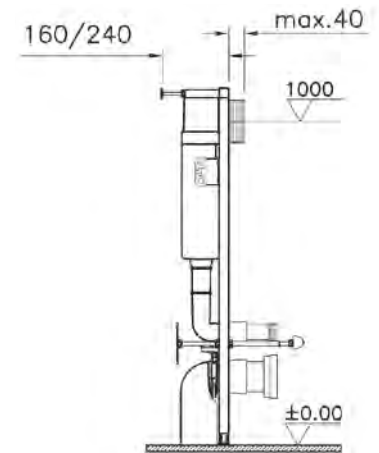

Working pressure:

0.5-10 bar

Weight:

16kg

742-5805-01
 3/6 litre wall-hung frame

742-5800-02
 2.5/4 litre wall-hung frame

COMPATIBLE FLUSH PLATES

MECHANICAL