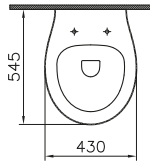

COMPATIBLE WITH:

- 106-003-009 Toilet seat, soft closing, white
- 106-001-009 Toilet seat, soft closing, matt white
- 106-083-009 Toilet seat, soft closing, matt black
- 106-020-009 Toilet seat, soft closing, matt taupe