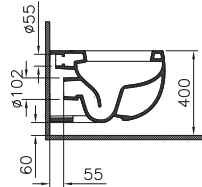

COMPATIBLE WITH:

- 106-003-009 Toilet seat, soft closing, white
- 106-001-009 Toilet seat, soft closing, matt white
- 106-083-009 Toilet seat, soft closing, matt black
- 106-020-009 Toilet seat, soft closing, matt taupe