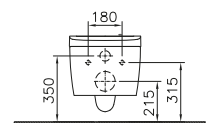

PRODUCT DESCRIPTION:
Wall-hung WC pan, Rim-ex

COMPATIBLE WITH:
74-003-001 Toilet seat
74-003-009 Toilet seat, soft closing

V-CARE

PRODUCT CODE:
5674B003-6103 Essential
5674B003-6104 Comfort

PRODUCT DESCRIPTION:
V-care WC, Rim-ex including
toilet seat