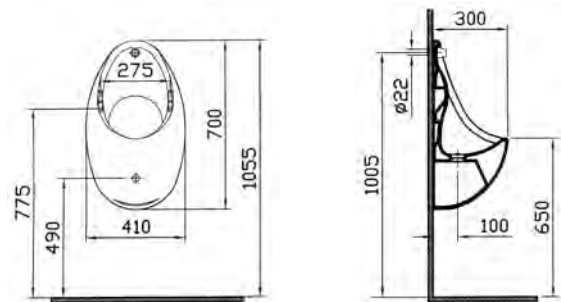

TOP INLET-CONCEALED TRAP URINAL

PRODUCT CODE:
4319B003-0210

PRODUCT DESCRIPTION:
Concealed trap urinal – top inlet

COMPATIBLE WITH:
6954 Urinal cistern (13.5 litre max)
Exposed cistern fitting pack
DSY9900 Auto syphon and
petcock pack

Exposed cistern fittings pack:

1. UFS6001 1 Urinal
2. UFS6011 2 Urinals
3. UFS6021 3 Urinals
4. UFS6031 4 Urinals
5. UFS6041 5 Urinals

PACK CONTAINS:

1. Chrome sparge pipes
2. Spreader
3. Domed waste
4. Urinal hangers

BACK INLET-CONCEALED TRAP URINAL

PRODUCT CODE:
4319B003-0210

PRODUCT DESCRIPTION:
Concealed trap urinal – back inlet

COMPATIBLE WITH:
UFS6500 Concealed cistern fitting pack
UFS6501 Exposed cistern fitting pack

PACK CONTAINS:

1. Spreader
2. Domed waste
3. Urinal hangers

URINAL SEPARATOR – ARKITEKT

PRODUCT CODE:
6902L003-0155

PRODUCT DESCRIPTION:
Urinal separator