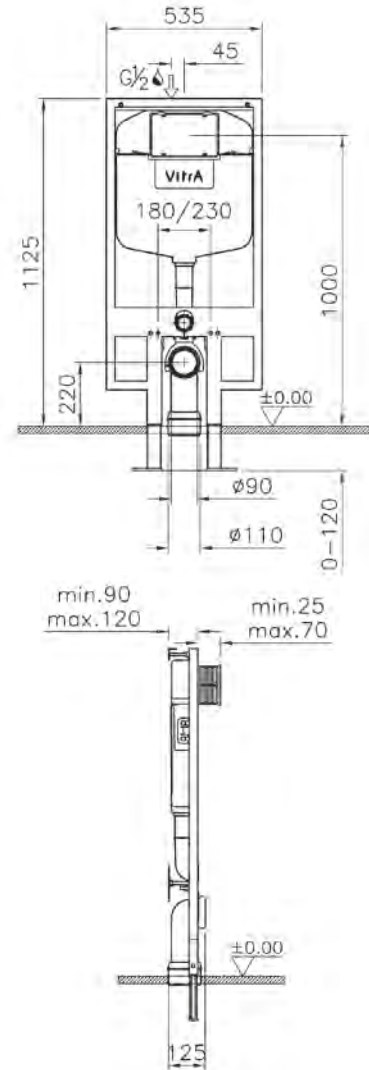

FRAMES

FLOOR AND WALL FIXATION / SLIM FRAME

Installation type:

Rapid, solid wall
Front wall: Lightweight construction
Back wall: Brick construction

Control type:

Dual flush

Volume of water:

3/6 litres
(adjustable to be used at 2.5/4 litres)
2.5/4 litres
(adjustable to be used at 3/6 litres)

Working pressure:

0.5-10 bar

Weight:

18kg

- 740-5805-01
  3/6 litre wall-hung frame

- 740-5800-02
  2.5/4 litre wall-hung frame

COMPATIBLE FLUSH PLATES

MECHANICAL

Sirius Loop O Loop R Loop T Select

Available in:
A range of colour finishes

PNEUMATIC

Twin 2 Twin O

Available in:
White, matt black, chrome plated or matt chrome plated
Only compatible with slim (740) frames

ELECTRONIC*

Loop T

Available in:
Chrome plated or
matt chrome plated

*Requires 300-1021 electronic mechanism installation set (must be installed during wall application)