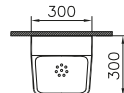

S20 SYPHONIC URINAL

PRODUCT CODE:
5461B003-0199
5461B003-5330 Battery
5461B003-5331 Electronic

PRODUCT DESCRIPTION:
Syphonic urinal – back inlet