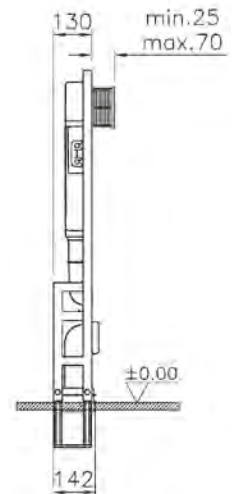

Working pressure:

0.5-10 bar

Weight:

20kg

-
- 740-4800-01
3/6 litre wall-hung frame

 - 740-4800-02
2.5/4 litre wall-hung frame

COMPATIBLE FLUSH PLATES

MECHANICAL