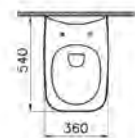

COMPATIBLE WITH:

- 91-003-001 Toilet seat
- 91-003-009 Toilet seat, soft closing