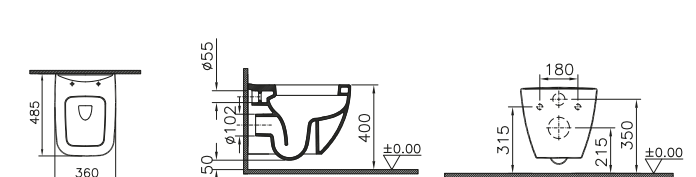

SHIFT COMPACT

PRODUCT CODE:
4379B003-0075

PRODUCT DESCRIPTION:
Wall-hung WC pan, 48cm, short projection

COMPATIBLE WITH:
91-003-001 Toilet seat
91-003-009 Toilet seat, soft closing