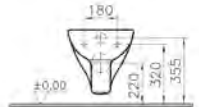

S20 COMPACT

PRODUCT CODE:
5505L003-0101

PRODUCT DESCRIPTION:
Wall-hung WC pan, 48cm,
short projection

COMPATIBLE WITH:
77-003-001 Toilet seat
77-003-009 Toilet seat, soft closing