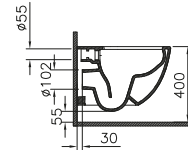

SENTO COMPACT

PRODUCT CODE:
7747B003-0075

PRODUCT DESCRIPTION:
Wall-hung WC pan, short projection, Rim-ex

COMPATIBLE WITH:
86-003-00 Toilet seat
86-003-009 Toilet seat, soft closing
100-003-009 Slim toilet seat, soft closing