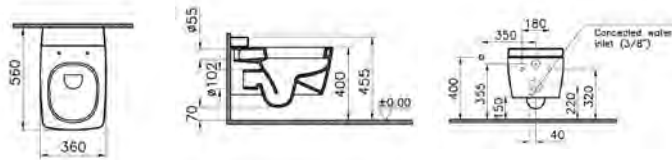

WALL-HUNG WCs

SHIFT

PRODUCT CODE:
4392B003-1295

PRODUCT DESCRIPTION:
Wall-hung WC pan

COMPATIBLE WITH:
91-003-001 Toilet seat
91-003-009 Toilet seat, soft closing

M-LINE COMPACT

PRODUCT CODE:
5671B003-0075

PRODUCT DESCRIPTION:
Wall-hung WC pan, 48cm,
short projection

COMPATIBLE WITH:
90-003-001 Toilet seat
90-003-009 Toilet seat, soft closing
102-003-009 Slim toilet seat, soft closing

M-LINE

PRODUCT CODE:
5676B003-0075
5676B003-1086 with Vitra Fresh

PRODUCT DESCRIPTION:
Wall-hung WC pan

COMPATIBLE WITH:
90-003-001 Toilet seat
90-003-009 Toilet seat, soft closing
102-003-009 Slim toilet seat, soft closing