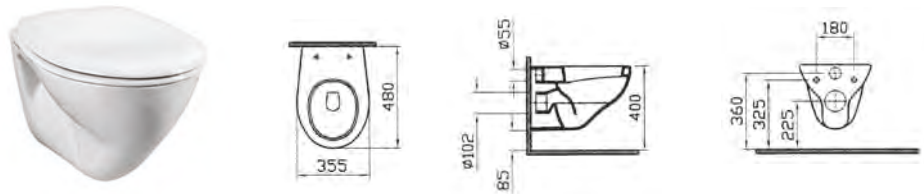

WALL-HUNG WCs

ARKITEKT COMPACT

PRODUCT CODE:
6105L003-0075

PRODUCT DESCRIPTION:
Wall-hung WC pan, 48cm,
short projection

COMPATIBLE WITH:
25-003-001 Toilet seat