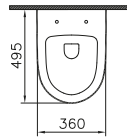

SENTO COMPACT

PRODUCT CODE:
7747B003-0075

PRODUCT DESCRIPTION:
Wall-hung WC pan, short projection, Rim-ex

COMPATIBLE WITH:
86-003-00 Toilet seat
86-003-009 Toilet seat, soft closing
100-003-009 Slim toilet seat, soft closing