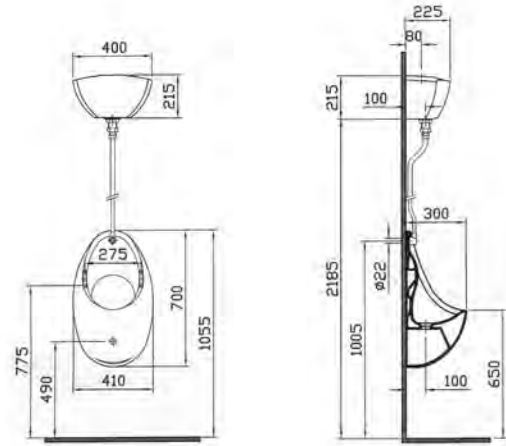

TOP INLET-CONCEALED TRAP URINAL

PRODUCT CODE:
4319B003-0210

PRODUCT DESCRIPTION:
Concealed trap urinal – top inlet

COMPATIBLE WITH:
6954 Urinal cistern (13.5 litre max)
Exposed cistern fitting pack
DSY9900 Auto syphon and
petcock pack

Exposed cistern fittings pack:

1. UFS6001 1 Urinal
2. UFS6011 2 Urinals
3. UFS6021 3 Urinals
4. UFS6031 4 Urinals
5. UFS6041 5 Urinals

PACK CONTAINS:

1. Chrome sparge pipes
2. Spreader
3. Domed waste
4. Urinal hangers

BACK INLET-CONCEALED TRAP URINAL

PRODUCT CODE:
4319B003-0210

PRODUCT DESCRIPTION:
Concealed trap urinal – back inlet

COMPATIBLE WITH:
UFS6500 Concealed cistern fitting pack
UFS6501 Exposed cistern fitting pack

PACK CONTAINS:

1. Spreader
2. Domed waste
3. Urinal hangers