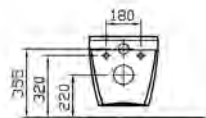

S50 COMPACT

PRODUCT CODE:
5320L003-0075

PRODUCT DESCRIPTION:
Wall-hung WC pan, 48cm, short projection

COMPATIBLE WITH:
72-003-301 Toilet seat
72-003-309 Toilet seat, soft closing