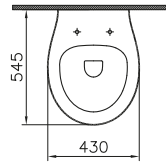

M-LINE

PRODUCT CODE:
7672B003-0075
7672B003-1086 with Vitra Fresh

PRODUCT DESCRIPTION:
Wall-hung WC pan, Rim-ex

COMPATIBLE WITH:
90-003-001 Toilet seat
90-003-009 Toilet seat, soft closing
102-003-009 Slim toilet seat, soft closing

NEST

PRODUCT CODE:
7744B003-0075

PRODUCT DESCRIPTION:
Wall-hung WC pan, Rim-ex

COMPATIBLE WITH:
74-003-001 Toilet seat
74-003-009 Toilet seat, soft closing

V-CARE

PRODUCT CODE:
5674B003-6103 Essential
5674B003-6104 Comfort

PRODUCT DESCRIPTION:
V-care WC, Rim-ex including
toilet seat

Additional pipe may be required
due to wall thickness