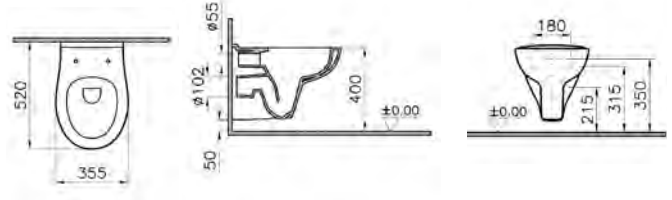

ARKITEKT

PRODUCT CODE:
7741B003-0075

PRODUCT DESCRIPTION:
Wall-hung WC pan, Rim-ex

COMPATIBLE WITH:
05-003-001 Toilet seat