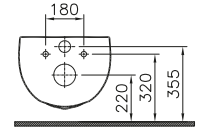

M-LINE

PRODUCT CODE:
7672B003-0075
7672B003-1086 with Vitra Fresh

PRODUCT DESCRIPTION:
Wall-hung WC pan, Rim-ex

COMPATIBLE WITH:
90-003-001 Toilet seat
90-003-009 Toilet seat, soft closing
102-003-009 Slim toilet seat, soft closing

NEST

PRODUCT CODE:
7744B003-0075

PRODUCT DESCRIPTION:
Wall-hung WC pan, Rim-ex

COMPATIBLE WITH:
74-003-001 Toilet seat
74-003-009 Toilet seat, soft closing

V-CARE

PRODUCT CODE:
5674B003-6103 Essential
5674B003-6104 Comfort

PRODUCT DESCRIPTION:
V-care WC, Rim-ex including
toilet seat

Additional pipe may be required
due to wall thickness