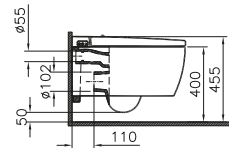

V-CARE

PRODUCT CODE:
5674B003-6103 Essential
5674B003-6104 Comfort

PRODUCT DESCRIPTION:
V-care WC, Rim-ex including
toilet seat