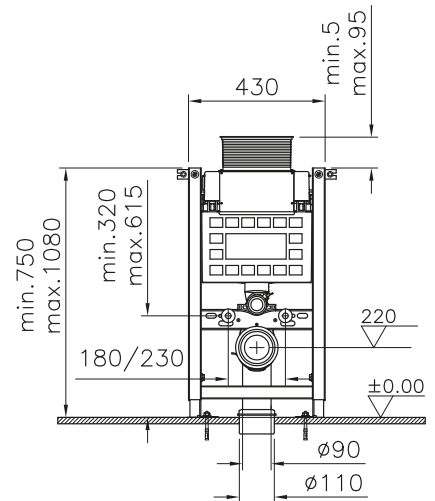

Volume of water:

3/6 litres

Working pressure:

0.2-16 bar

Weight:

14.5kg

760-5805-01

3/6 litre wall-hung frame