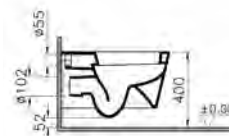

MATRIX

PRODUCT CODE:
5173B003-0075

PRODUCT DESCRIPTION:
Wall-hung WC pan

COMPATIBLE WITH:
30-003-001 Toilet seat
89-003-009 Toilet seat, soft closing