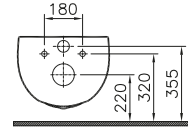

COMPATIBLE WITH:

- 106-003-009 Toilet seat, soft closing, white
- 106-001-009 Toilet seat, soft closing, matt white
- 106-083-009 Toilet seat, soft closing, matt black
- 106-020-009 Toilet seat, soft closing, matt taupe