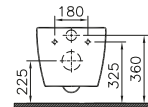

SENTO COMPACT

PRODUCT CODE:
7747B003-0075

PRODUCT DESCRIPTION:
Wall-hung WC pan, short projection, Rim-ex

COMPATIBLE WITH:
86-003-00 Toilet seat
86-003-009 Toilet seat, soft closing
100-003-009 Slim toilet seat, soft closing