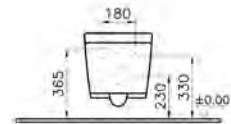

Additional pipe may be required due to wall thickness

T4

PRODUCT CODE:

7743B003-0075

PRODUCT DESCRIPTION:
Wall-hung WC pan, Rim-ex

COMPATIBLE WITH:

- 96-003-001 Toilet seat
- 96-003-009 Toilet seat, soft closing