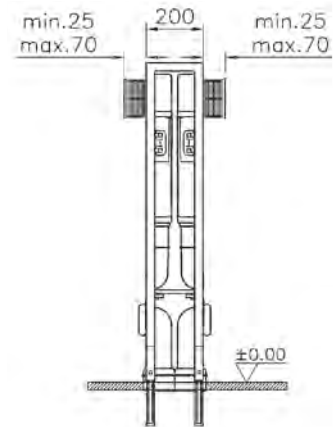

FRAMES

DOUBLE FLOOR FIXATION / SLIM FRAME

Installation type:
Rapid, Back to back
Front wall: Lightweight construction

Control type:
Dual flush

Volume of water:
3/6 litres
(adjustable to be used at 2.5/4 litres)
2.5/4 litres
(adjustable to be used at 3/6 litres)

Working pressure:
0.5-10 bar

Weight:
30kg

740-5850-01
3/6 litre wall-hung frame

740-5850-02
2.5/4 litre wall-hung frame

COMPATIBLE FLUSH PLATES

MECHANICAL

Sirius Loop O Loop R Loop T Select

Available in:
A range of colour finishes

PNEUMATIC

Twin 2 Twin O

Available in:
White, matt black, chrome plated or matt chrome plated
Only compatible with slim (740) frames

ELECTRONIC*

Loop T

Available in:
Chrome plated or
matt chrome plated

*Requires 300-1021 electronic mechanism installation set (must be installed during wall application)