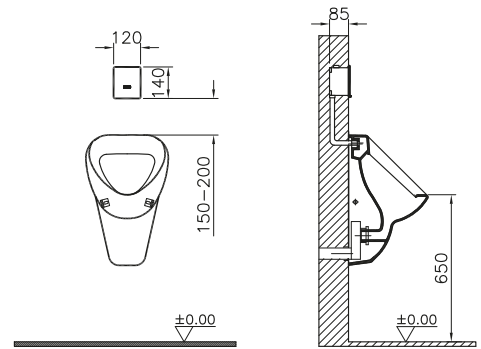

BATTERY OPERATED

PRODUCT CODE:
311-2920 Chrome
311-2921 Matt chrome

OPERATION:
Battery operated

PRODUCT DESCRIPTION:
Infrared electronic urinal flusher

WEIGHT:
1.5kg

COMPATIBLE:
Back inlet urinals