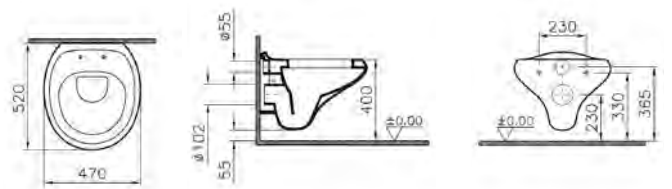

COMPATIBLE WITH:
05-003-001 Toilet seat

ISTANBUL

PRODUCT CODE:
4254B403-0075 White
4254B470-0075 Black

PRODUCT DESCRIPTION:
Wall-hung WC pan

COMPATIBLE WITH:
66-003-109 Toilet seat, soft closing, white
66-070-109 Toilet seat, soft closing, black