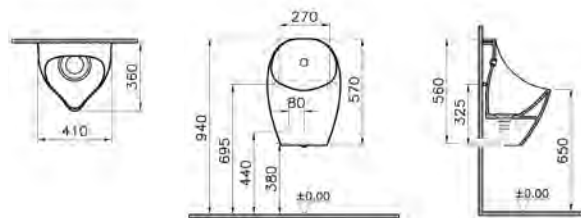

WATERSMART URINAL BATTERY OPERATED

PRODUCT CODE:
4339B003-7212
4339B003-7214

PRODUCT DESCRIPTION:
Watersmart urinal (automatic flush)
Watersmart urinal (with timer)