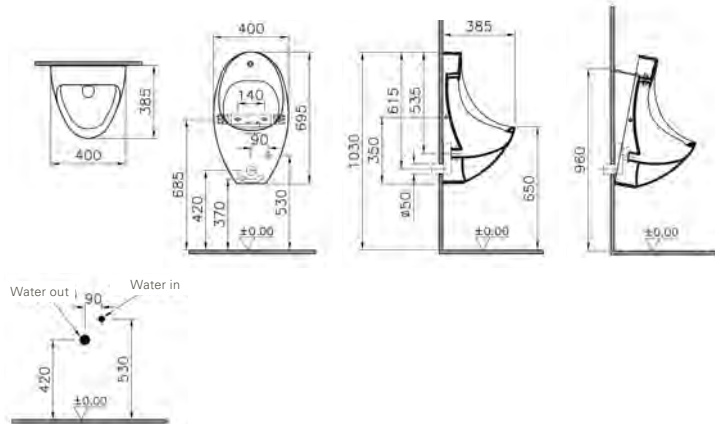

URINALS

SYPHONIC URINAL WITH INTEGRATED SENSOR

PRODUCT CODE:
4106B003-5200

PRODUCT DESCRIPTION:
Syphonic urinal with integrated
infrared flush sensor – back inlet

SYPHONIC URINAL WITHOUT INTEGRATED SENSOR

PRODUCT CODE:
4106B003-0852

PRODUCT DESCRIPTION:
Syphonic urinal without
integrated infrared
flush sensor – back inlet

WATERSMART URINAL BATTERY OPERATED

PRODUCT CODE:
4339B003-7212
4339B003-7214

PRODUCT DESCRIPTION:
Watersmart urinal (automatic flush)
Watersmart urinal (with timer)