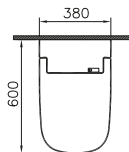

V-CARE

PRODUCT CODE:
5674B003-6103 Essential
5674B003-6104 Comfort

PRODUCT DESCRIPTION:
V-care WC, Rim-ex including
toilet seat