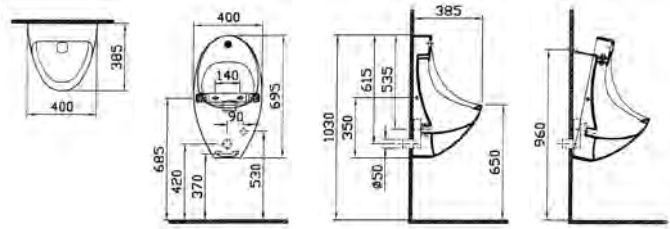

URINALS

SYPHONIC URINAL WITH INTEGRATED SENSOR

PRODUCT CODE:
4106B003-5200

PRODUCT DESCRIPTION:
Syphonic urinal with integrated
infrared flush sensor – back inlet

SYPHONIC URINAL WITHOUT INTEGRATED SENSOR

PRODUCT CODE:
4106B003-0852

PRODUCT DESCRIPTION:
Syphonic urinal without
integrated infrared
flush sensor – back inlet