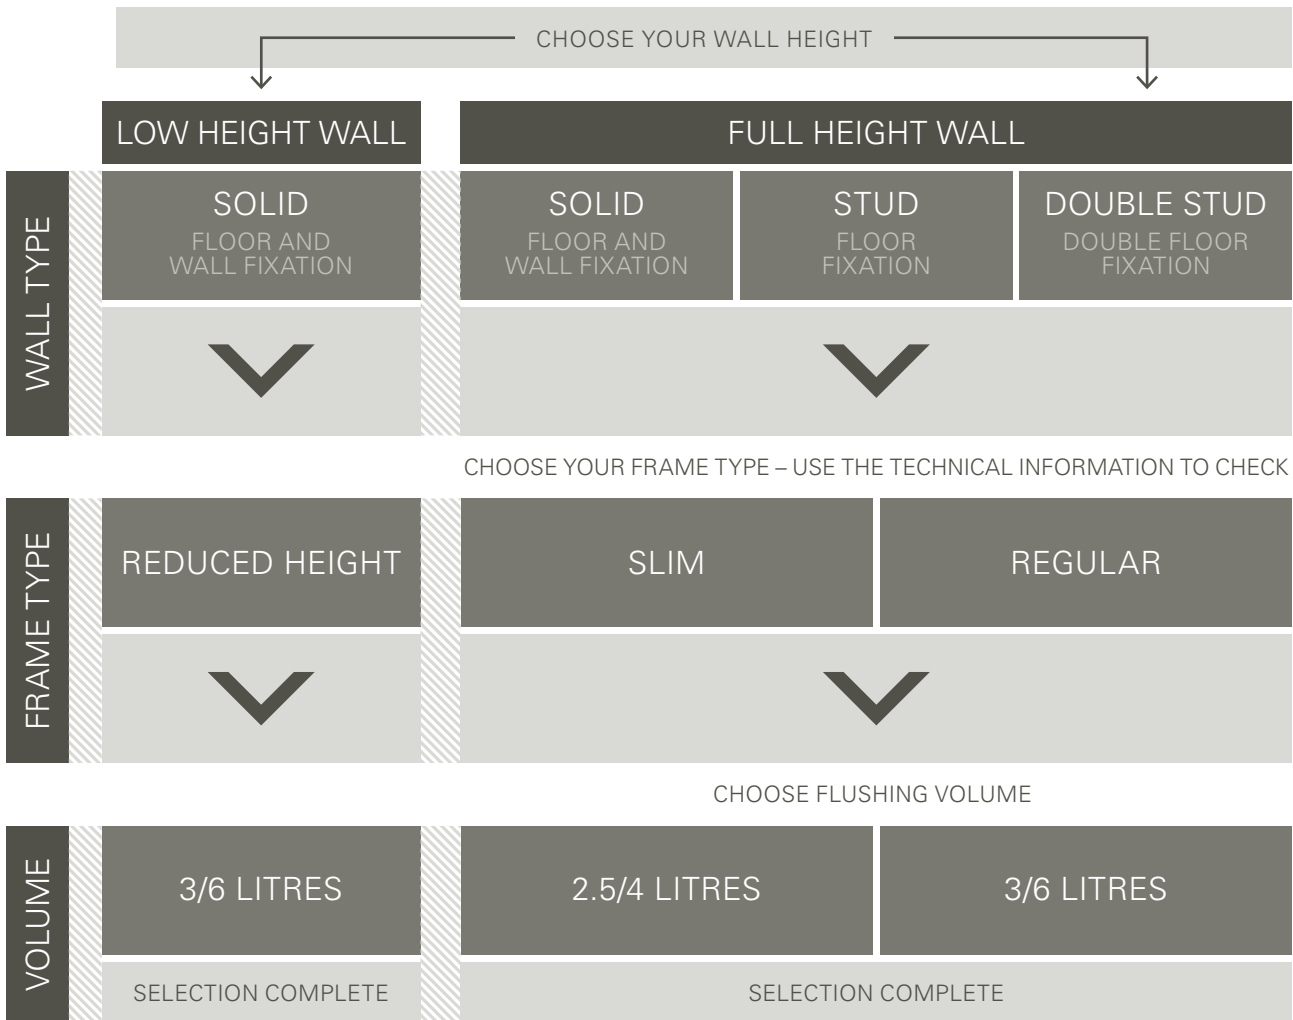

4 OVERFLOW PIPE

The overflow pipe in the flushing mechanism takes the safety duty in wall-hung frames. When too much water enters the cistern, the overflow pipe channels the excess water into the WC pan, preventing the risk of flooding.

FRAMES

Concealed behind a solid or stud wall, VitrA's frame systems are crucial to any modern bathroom, supporting and holding wall-hung WCs firmly in place. VitrA's frames allow your bathroom designer the freedom to create a stunning room without the need for expensive structural building work.

FRAMES

WALL-HUNG FRAMES

Whatever your project needs, the range of VitrA wall-hung frames offers you complete flexibility.

Both the slim and regular sized frames can be used in solid wall, stud wall and double stud wall scenarios, and are all available with a choice of flushing volumes.

The reduced height frame is perfect for under a window.

REDUCED HEIGHT FRAME

Installation type:

Rapid, solid wall
 Front wall: Lightweight construction
 Back wall: Brick construction

Control type:

Dual flush, top or front flush
 plate installation