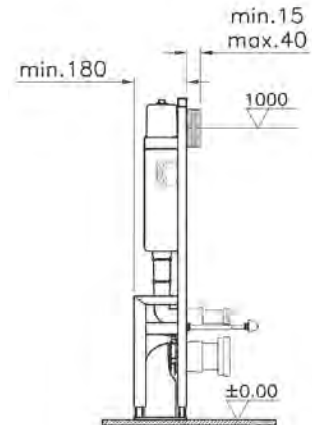

Working pressure:

0.5-10 bar

Weight:

20kg

- 742-4800-01
3/6 litre wall-hung frame
- 742-4800-02
2.5/4 litre wall-hung frame

COMPATIBLE FLUSH PLATES

MECHANICAL

Sirius Loop O Loop R Loop T Select