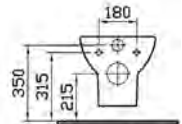

COMPATIBLE WITH:
43-003-001 Toilet seat

NEST

PRODUCT CODE:
5160B003-0075

PRODUCT DESCRIPTION:
Wall-hung WC pan

COMPATIBLE WITH:
74-003-001 Toilet seat
74-003-009 Toilet seat, soft closing

MATRIX

PRODUCT CODE:
5173B003-0075