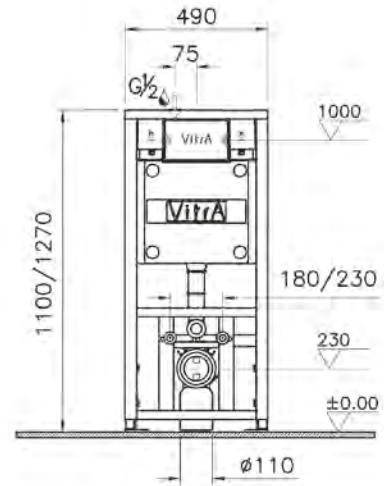

FRAMES

FLOOR FIXATION / REGULAR FRAME

Installation type:

Rapid, stud wall
Front wall: Lightweight construction
Back wall: Lightweight construction

Control type:

Dual flush

Volume of water:

3/6 litres
(adjustable to be used at 2.5/4 litres)
2.5/4 litres
(adjustable to be used at 3/6 litres)

Working pressure:

0.5-10 bar

Weight:

20kg

- 742-4800-01
  3/6 litre wall-hung frame
- 742-4800-02
  2.5/4 litre wall-hung frame

COMPATIBLE FLUSH PLATES

MECHANICAL

Sirius Loop O Loop R Loop T Select

Available in:
A range of colour finishes

ELECTRONIC*

Loop T

Available in:
Chrome plated or
matt chrome plated

*Requires 300-1021 electronic mechanism installation set (must be installed during wall application)