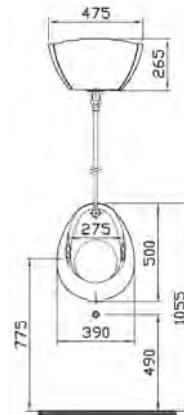

URINALS

TOP INLET URINAL

PRODUCT CODE:
6564L003-0198

PRODUCT DESCRIPTION:
Standard urinal – top inlet

COMPATIBLE WITH:
6954 Urinal cistern (13.5 litre max)
Exposed cistern fitting pack
DSY9900 Auto syphon and
petcock pack

Exposed cistern fittings pack:

1. UFS6001 1 Urinal
2. UFS6011 2 Urinals
3. UFS6021 3 Urinals
4. UFS6031 4 Urinals
5. UFS6041 5 Urinals

PACK CONTAINS:

1. Chrome sparge pipes
2. Spreader
3. Domed waste
4. Urinal hangers