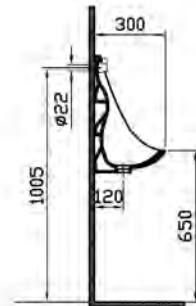

BACK INLET URINAL

PRODUCT CODE:
6564L003-0198

PRODUCT DESCRIPTION:
Standard urinal – back inlet

COMPATIBLE WITH:
UFS6500 Concealed cistern fitting pack
UFS6501 Exposed cistern fitting pack

PACK CONTAINS:

1. Spreader
2. Domed waste
3. Urinal hangers