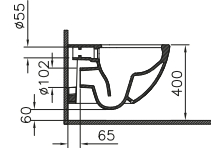

Additional pipe may be required
due to wall thickness

WALL-HUNG WCs (RIM-EX WC pan

SENTO

PRODUCT CODE:
7748B003-0075

PRODUCT DESCRIPTION:
Wall-hung WC pan, Rim-ex

COMPATIBLE WITH:
86-003-001 Toilet seat
86-003-009 Toilet seat, soft closing
100-003-009 Slim toilet seat, soft closing