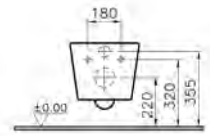

MATRIX

PRODUCT CODE:
5173B003-0075

PRODUCT DESCRIPTION:
Wall-hung WC pan

COMPATIBLE WITH:
30-003-001 Toilet seat
89-003-009 Toilet seat, soft closing