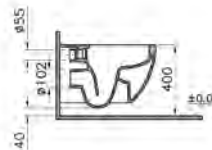

SHIFT

PRODUCT CODE:

7742B003-0075

PRODUCT DESCRIPTION:
Wall-hung WC pan, Rim-ex

COMPATIBLE WITH:

- 91-003-001 Toilet seat
- 91-003-009 Toilet seat, soft closing

M-LINE

PRODUCT CODE:
7672B003-0075
7672B003-1086 with Vitra Fresh