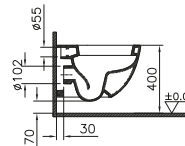

SENTO COMPACT

PRODUCT CODE:
4337B003-0075

PRODUCT DESCRIPTION:
Wall-hung WC pan, short projection

COMPATIBLE WITH:
86-003-001 Toilet seat
86-003-009 Toilet seat, soft closing
100-003-009 Slim toilet seat, soft closing