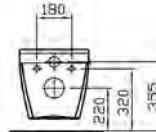

S50

PRODUCT CODE:
5318L003-0075

PRODUCT DESCRIPTION:
Wall-hung WC pan

COMPATIBLE WITH:
72-003-301 Toilet seat
72-003-309 Toilet seat, soft closing