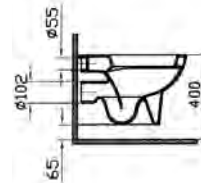

COMPATIBLE WITH:
43-003-001 Toilet seat

NEST

PRODUCT CODE:
5160B003-0075

PRODUCT DESCRIPTION:
Wall-hung WC pan

COMPATIBLE WITH:
74-003-001 Toilet seat
74-003-009 Toilet seat, soft closing

MATRIX

PRODUCT CODE:
5173B003-0075