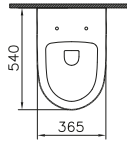

SENTO

PRODUCT CODE:
7748B003-0075

PRODUCT DESCRIPTION:
Wall-hung WC pan, Rim-ex

COMPATIBLE WITH:
86-003-001 Toilet seat
86-003-009 Toilet seat, soft closing
100-003-009 Slim toilet seat, soft closing