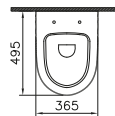

SENTO COMPACT

PRODUCT CODE:
4337B003-0075

PRODUCT DESCRIPTION:
Wall-hung WC pan, short projection

COMPATIBLE WITH:
86-003-001 Toilet seat
86-003-009 Toilet seat, soft closing
100-003-009 Slim toilet seat, soft closing