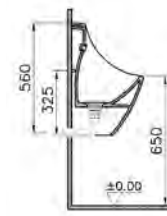

WATERSMART URINAL MAINS OPERATED

PRODUCT CODE:
4339B003-7213
4339B003-7215

PRODUCT DESCRIPTION:
Watersmart urinal (automatic flush)
Watersmart urinal (with timer)