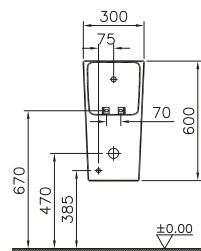

S20 SYPHONIC URINAL

PRODUCT CODE:
5461B003-0199
5461B003-5330 Battery
5461B003-5331 Electronic

PRODUCT DESCRIPTION:
Syphonic urinal – back inlet