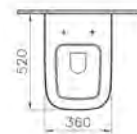

S20

PRODUCT CODE:
5507L003-0101

PRODUCT DESCRIPTION:
Wall-hung WC pan

COMPATIBLE WITH:
77-003-001 Toilet seat
77-003-009 Toilet seat, soft closing