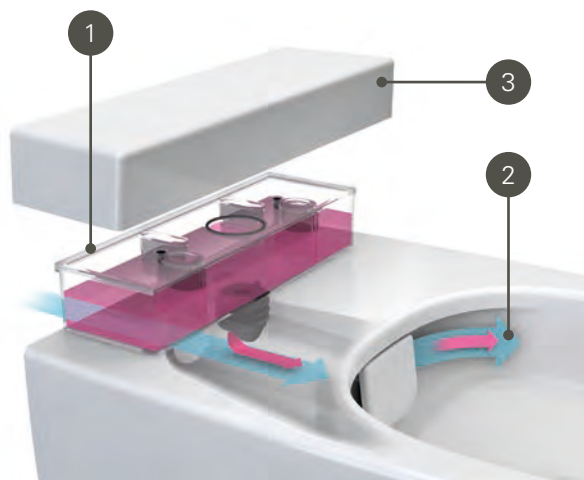

VITRA FRESH: MAXIMUM HYGIENE WITH EVERY FLUSH

VitrA Fresh WC pans feature an integral tank that dispenses detergent with every flush, helping to clean the pan thoroughly and protect against the build-up of bacteria.

It eliminates the problem of corrosion to the flushing mechanism caused by adding cleaning agents to the cistern. VitrA Fresh is currently only available in the M-Line range.

WC PAN WITH
LIQUID CLEANING
TANK PROVIDES
MAXIMUM HYGIENE
AND A FRESH SCENT
WITH EVERY FLUSH

1. 1 The detergent tank sits on top of the WC pan and stores and mixes liquid detergent[†] with flushing water for maximum hygiene
2. 2 VitrA Fresh not only emits the pleasant scent of your detergent but provides superior hygiene and sanitation with every flush
3. 3 The removable lid enables easy cleaning and refill

[†]The liquid detergent dispenser is safe to use with most commercially available non-abrasive toilet cleaning liquids which include hypochlorous cleaning agents and bleach of up to 12.5 pH.