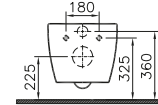

SENTO

PRODUCT CODE:
7748B003-0075

PRODUCT DESCRIPTION:
Wall-hung WC pan, Rim-ex

COMPATIBLE WITH:
86-003-001 Toilet seat
86-003-009 Toilet seat, soft closing
100-003-009 Slim toilet seat, soft closing