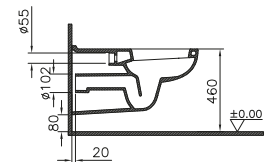

CONFORMA

PRODUCT CODE:
5813B003-0075

PRODUCT DESCRIPTION:
Wall-hung WC pan, accessible, 70cm

COMPATIBLE WITH:
115-003-506 Toilet seat, ring only
115-003-006 Toilet seat
84-003-019 Toilet seat, soft closing