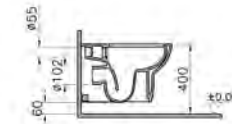

NEST

PRODUCT CODE:
7744B003-0075

PRODUCT DESCRIPTION:
Wall-hung WC pan, Rim-ex

COMPATIBLE WITH:
74-003-001 Toilet seat
74-003-009 Toilet seat, soft closing