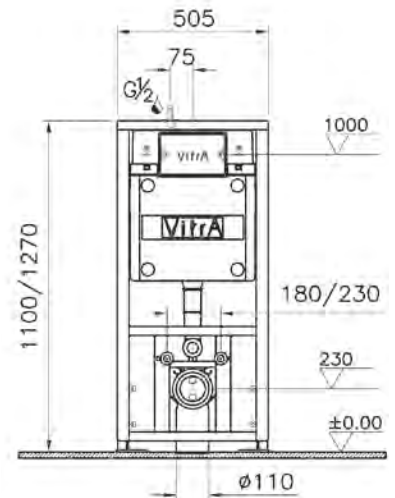

DOUBLE FLOOR FIXATION / REGULAR FRAME

Installation type:
Rapid, Back to back
Front wall: Lightweight construction

Control type:
Dual flush

Volume of water:
3/6 litres
(adjustable to be used at 2.5/4 litres)
2.5/4 litres
(adjustable to be used at 3/6 litres)

Working pressure:
0.5-10 bar

Weight:
20kg

- 742-5850-01
  3/6 litre wall-hung frame

- 742-5850-02
  2.5/4 litre wall-hung frame

COMPATIBLE FLUSH PLATES

MECHANICAL

Sirius Loop O Loop R Loop T Select

Available in:
A range of colour finishes

ELECTRONIC*

Loop T

Available in:
Chrome plated or
matt chrome plated

*Requires 300-1021 electronic mechanism installation set (must be installed during wall application)