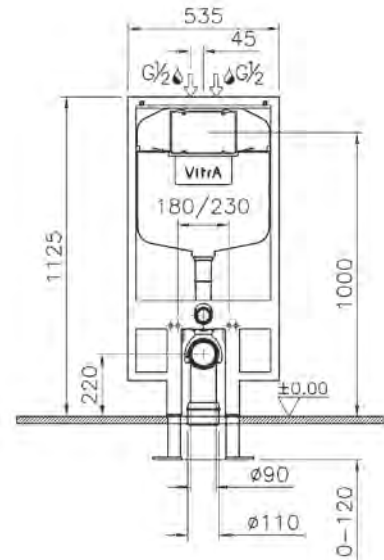

FRAMES

DOUBLE FLOOR FIXATION / SLIM FRAME

Installation type:
Rapid, Back to back
Front wall: Lightweight construction

Control type:
Dual flush

Volume of water:
3/6 litres
(adjustable to be used at 2.5/4 litres)
2.5/4 litres
(adjustable to be used at 3/6 litres)

Working pressure:
0.5-10 bar

Weight:
30kg

740-5850-01
3/6 litre wall-hung frame

740-5850-02
2.5/4 litre wall-hung frame

COMPATIBLE FLUSH PLATES

MECHANICAL

Sirius Loop O Loop R Loop T Select

Available in:
A range of colour finishes

PNEUMATIC

Twin 2 Twin O

Available in:
White, matt black, chrome plated or matt chrome plated
Only compatible with slim (740) frames

ELECTRONIC*

Loop T

Available in:
Chrome plated or
matt chrome plated

*Requires 300-1021 electronic mechanism installation set (must be installed during wall application)