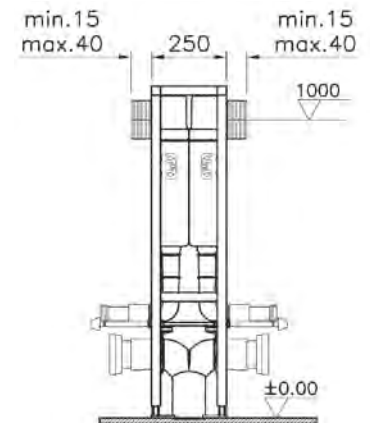

DOUBLE FLOOR FIXATION / REGULAR FRAME

Installation type:
Rapid, Back to back
Front wall: Lightweight construction

Control type:
Dual flush

Volume of water:
3/6 litres
(adjustable to be used at 2.5/4 litres)
2.5/4 litres
(adjustable to be used at 3/6 litres)

Working pressure:
0.5-10 bar

Weight:
20kg

- 742-5850-01
  3/6 litre wall-hung frame

- 742-5850-02
  2.5/4 litre wall-hung frame

COMPATIBLE FLUSH PLATES

MECHANICAL

Sirius Loop O Loop R Loop T Select

Available in:
A range of colour finishes

ELECTRONIC*

Loop T

Available in:
Chrome plated or
matt chrome plated

*Requires 300-1021 electronic mechanism installation set (must be installed during wall application)