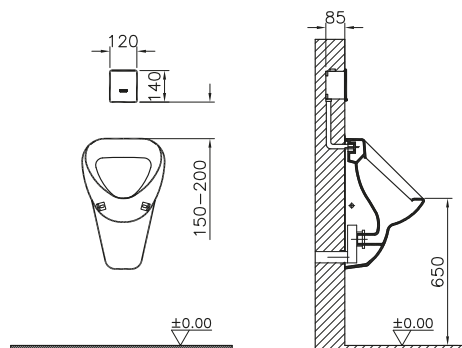

MAINS OPERATED

PRODUCT CODE:
311-2910 Chrome
311-2911 Matt chrome

OPERATION:
Mains operated

PRODUCT DESCRIPTION:
Infrared electronic urinal flusher

WEIGHT:
1.5kg

COMPATIBLE:
Back inlet urinals