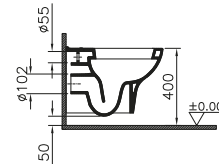

PRODUCT DESCRIPTION:
Wall-hung WC pan

COMPATIBLE WITH:
72-003-301 Toilet seat
72-003-309 Toilet seat, soft closing

ZENTRUM

PRODUCT CODE:
5785L003-0075

PRODUCT DESCRIPTION:
Wall-hung WC pan

COMPATIBLE WITH:
94-003-001 Toilet seat
94-003-009 Toilet seat, soft closing