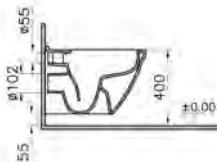

S50

PRODUCT CODE:
7740B003-0075

PRODUCT DESCRIPTION:
Wall-hung WC pan, Rim-ex

COMPATIBLE WITH:
72-003-301 Toilet seat
72-003-309 Toilet seat, soft closing