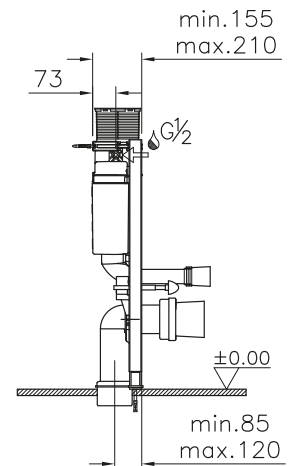

Volume of water:

3/6 litres

Working pressure:

0.2-16 bar

Weight:

14.5kg

760-5805-01

3/6 litre wall-hung frame

Control type:

Dual flush

Volume of water:

3/6 litres
 (adjustable to be used at 2.5/4 litres)
 2.5/4 litres
 (adjustable to be used at 3/6 litres)

Working pressure:

0.5-10 bar

Weight:

18kg