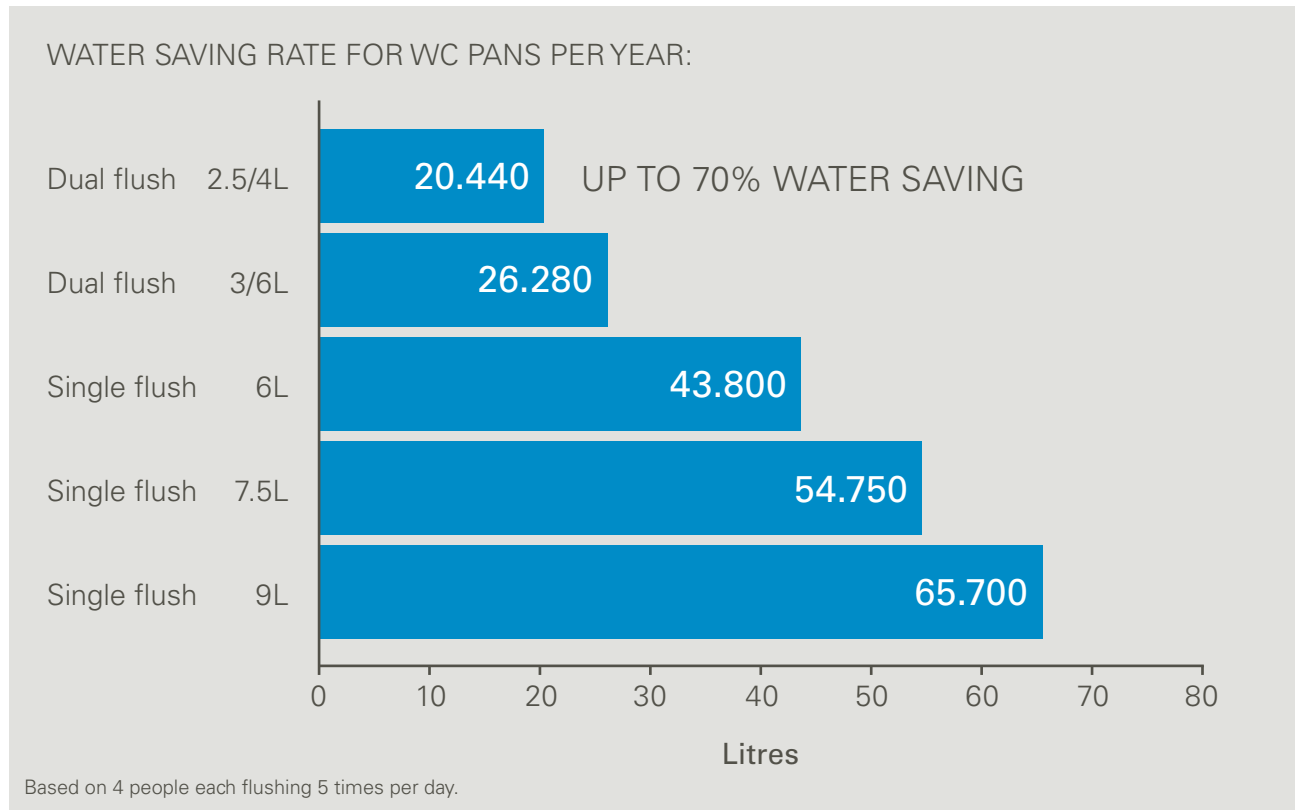

YOUR CONTRIBUTION TO SAVING WATER

VitrA's products are developed and designed in line with our Blue Life philosophy and reflect our commitment to preserving and recycling natural resources.

All VitrA wall-hung standard height frames are equipped with fill valves and by adjusting the gauge it is possible to operate the cistern with 2.5/4 litre or 3/6 litre flow performance.