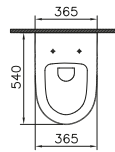

SENTO

PRODUCT CODE:
4448B003-0075

PRODUCT DESCRIPTION:
Wall-hung WC pan

COMPATIBLE WITH:
86-003-001 Toilet seat
86-003-009 Toilet seat, soft closing
100-003-003 Slim toilet seat, soft closing