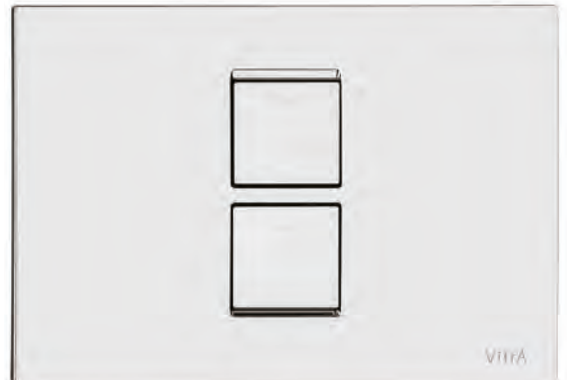

740-0180
Chrome plated