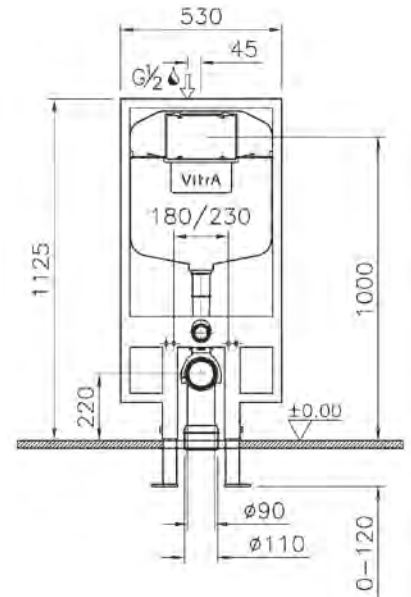

Working pressure:

0.5-10 bar

Weight:

20kg

-
- 740-4800-01
3/6 litre wall-hung frame

 - 740-4800-02
2.5/4 litre wall-hung frame

COMPATIBLE FLUSH PLATES

MECHANICAL