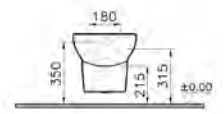

NEST

PRODUCT CODE:
7744B003-0075

PRODUCT DESCRIPTION:
Wall-hung WC pan, Rim-ex

COMPATIBLE WITH:
74-003-001 Toilet seat
74-003-009 Toilet seat, soft closing