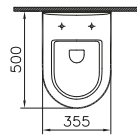

ZENTRUM

PRODUCT CODE:
5785L003-0075

PRODUCT DESCRIPTION:
Wall-hung WC pan

COMPATIBLE WITH:
94-003-001 Toilet seat
94-003-009 Toilet seat, soft closing