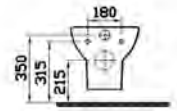

NEST COMPACT

PRODUCT CODE:
5216B003-0075

PRODUCT DESCRIPTION:
Wall-hung WC pan, 48.5cm,
short projection

COMPATIBLE WITH:
43-003-001 Toilet seat