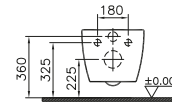

PRODUCT DESCRIPTION:
Wall-hung WC pan

COMPATIBLE WITH:
30-003-001 Toilet seat
89-003-009 Toilet seat, soft closing

WALL-HUNG WCs

SENTO

PRODUCT CODE:
4448B003-0075

PRODUCT DESCRIPTION:
Wall-hung WC pan

COMPATIBLE WITH:
86-003-001 Toilet seat
86-003-009 Toilet seat, soft closing
100-003-003 Slim toilet seat, soft closing