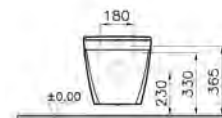

S50

PRODUCT CODE:
7740B003-0075

PRODUCT DESCRIPTION:
Wall-hung WC pan, Rim-ex

COMPATIBLE WITH:
72-003-301 Toilet seat
72-003-309 Toilet seat, soft closing