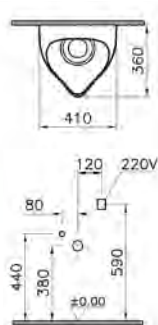

WATERSMART URINAL MAINS OPERATED

PRODUCT CODE:
4339B003-7213
4339B003-7215

PRODUCT DESCRIPTION:
Watersmart urinal (automatic flush)
Watersmart urinal (with timer)