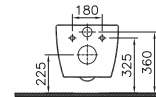

SENTO COMPACT

PRODUCT CODE:
4337B003-0075

PRODUCT DESCRIPTION:
Wall-hung WC pan, short projection

COMPATIBLE WITH:
86-003-001 Toilet seat
86-003-009 Toilet seat, soft closing
100-003-009 Slim toilet seat, soft closing