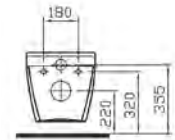

PRODUCT DESCRIPTION:
Wall-hung WC pan

COMPATIBLE WITH:
72-003-301 Toilet seat
72-003-309 Toilet seat, soft closing

ZENTRUM

PRODUCT CODE:
5785L003-0075

PRODUCT DESCRIPTION:
Wall-hung WC pan

COMPATIBLE WITH:
94-003-001 Toilet seat
94-003-009 Toilet seat, soft closing