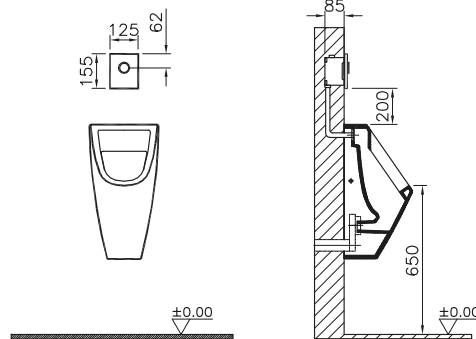

URINAL FLUSHERS

MANUAL

PRODUCT CODE:
310-3310 Chrome

OPERATION:
Manual

PRODUCT DESCRIPTION:
Pressurised concealed
urinal flusher

WEIGHT:
1.5kg

COMPATIBLE:
Back inlet urinals

MAINS OPERATED