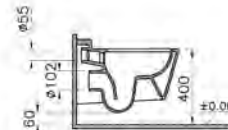

Additional pipe may be required due to wall thickness

T4

PRODUCT CODE:

7743B003-0075

PRODUCT DESCRIPTION:
Wall-hung WC pan, Rim-ex

COMPATIBLE WITH:

- 96-003-001 Toilet seat
- 96-003-009 Toilet seat, soft closing