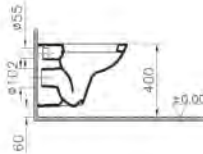

S20 COMPACT

PRODUCT CODE:
5505L003-0101

PRODUCT DESCRIPTION:
Wall-hung WC pan, 48cm,
short projection

COMPATIBLE WITH:
77-003-001 Toilet seat
77-003-009 Toilet seat, soft closing