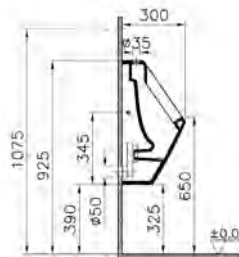

S20 SYPHONIC URINAL

PRODUCT CODE:
5462B003-0309

PRODUCT DESCRIPTION:
Syphonic urinal – back inlet